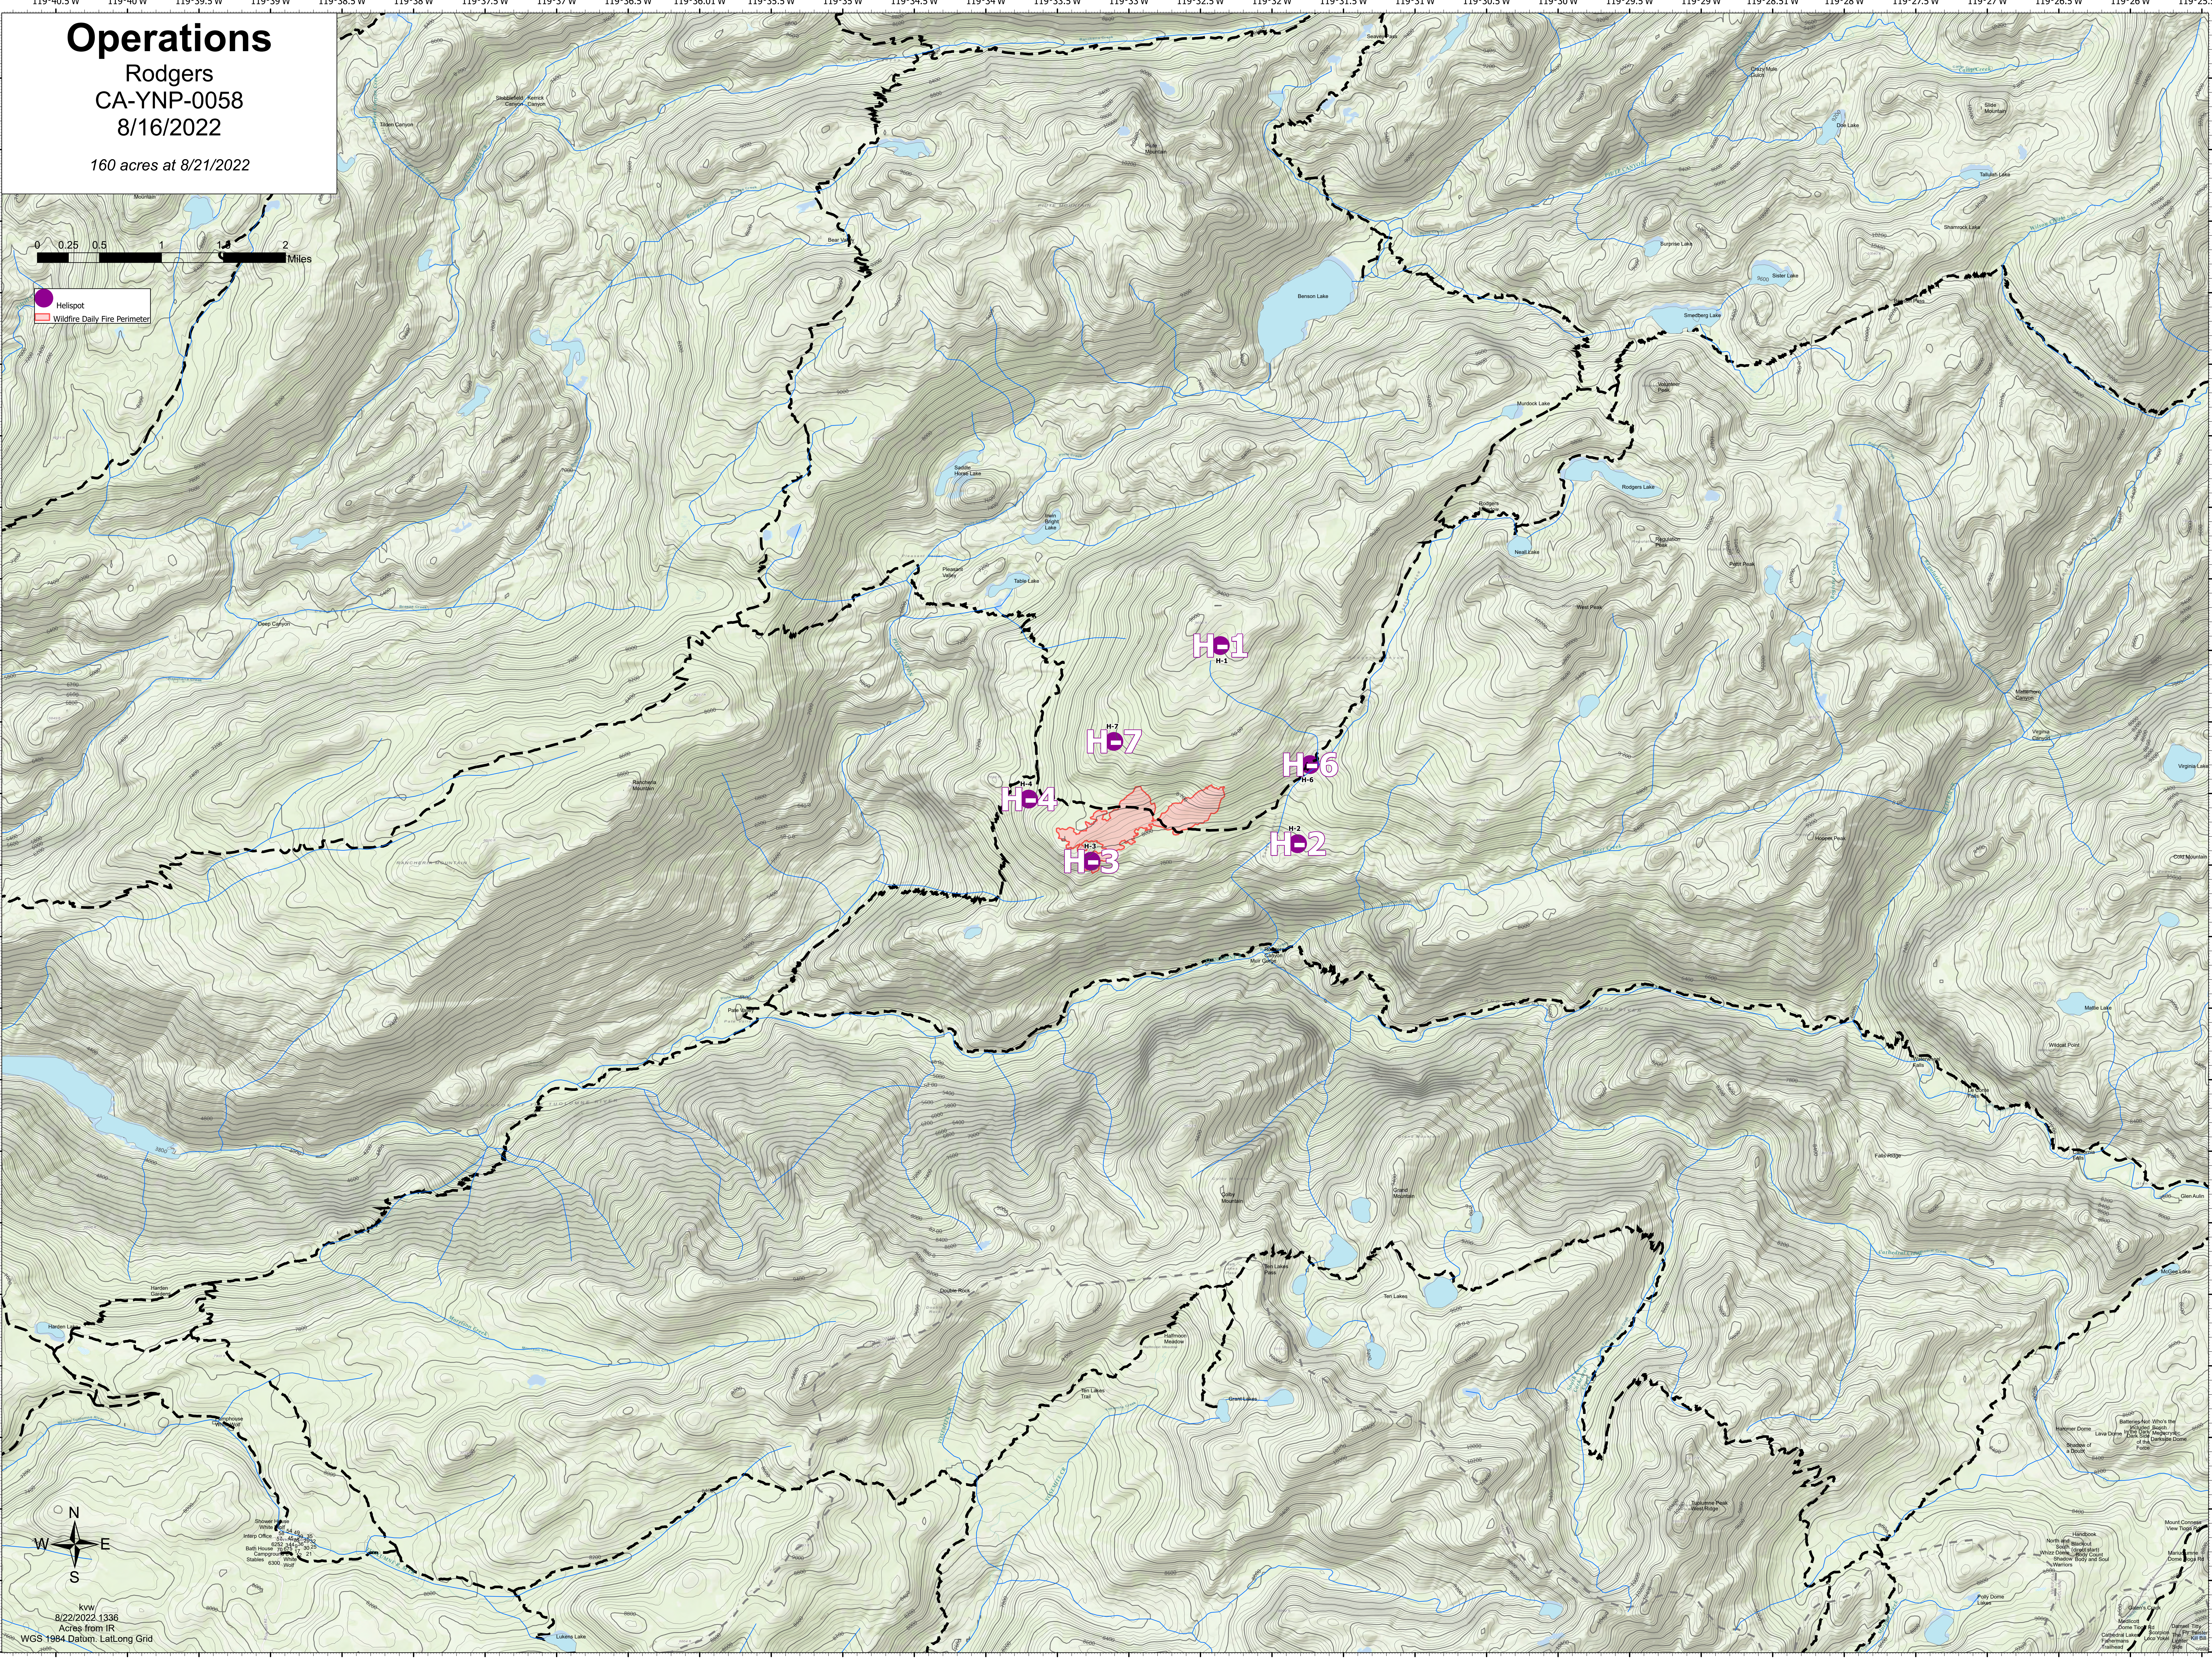

Operations

Rodgers
CA-YNP-0058
8/16/2022

160 acres at 8/21/2022

kww
8/22/2022 1336
Acres from IR
WGS 1984 Datum, LatLong Grid