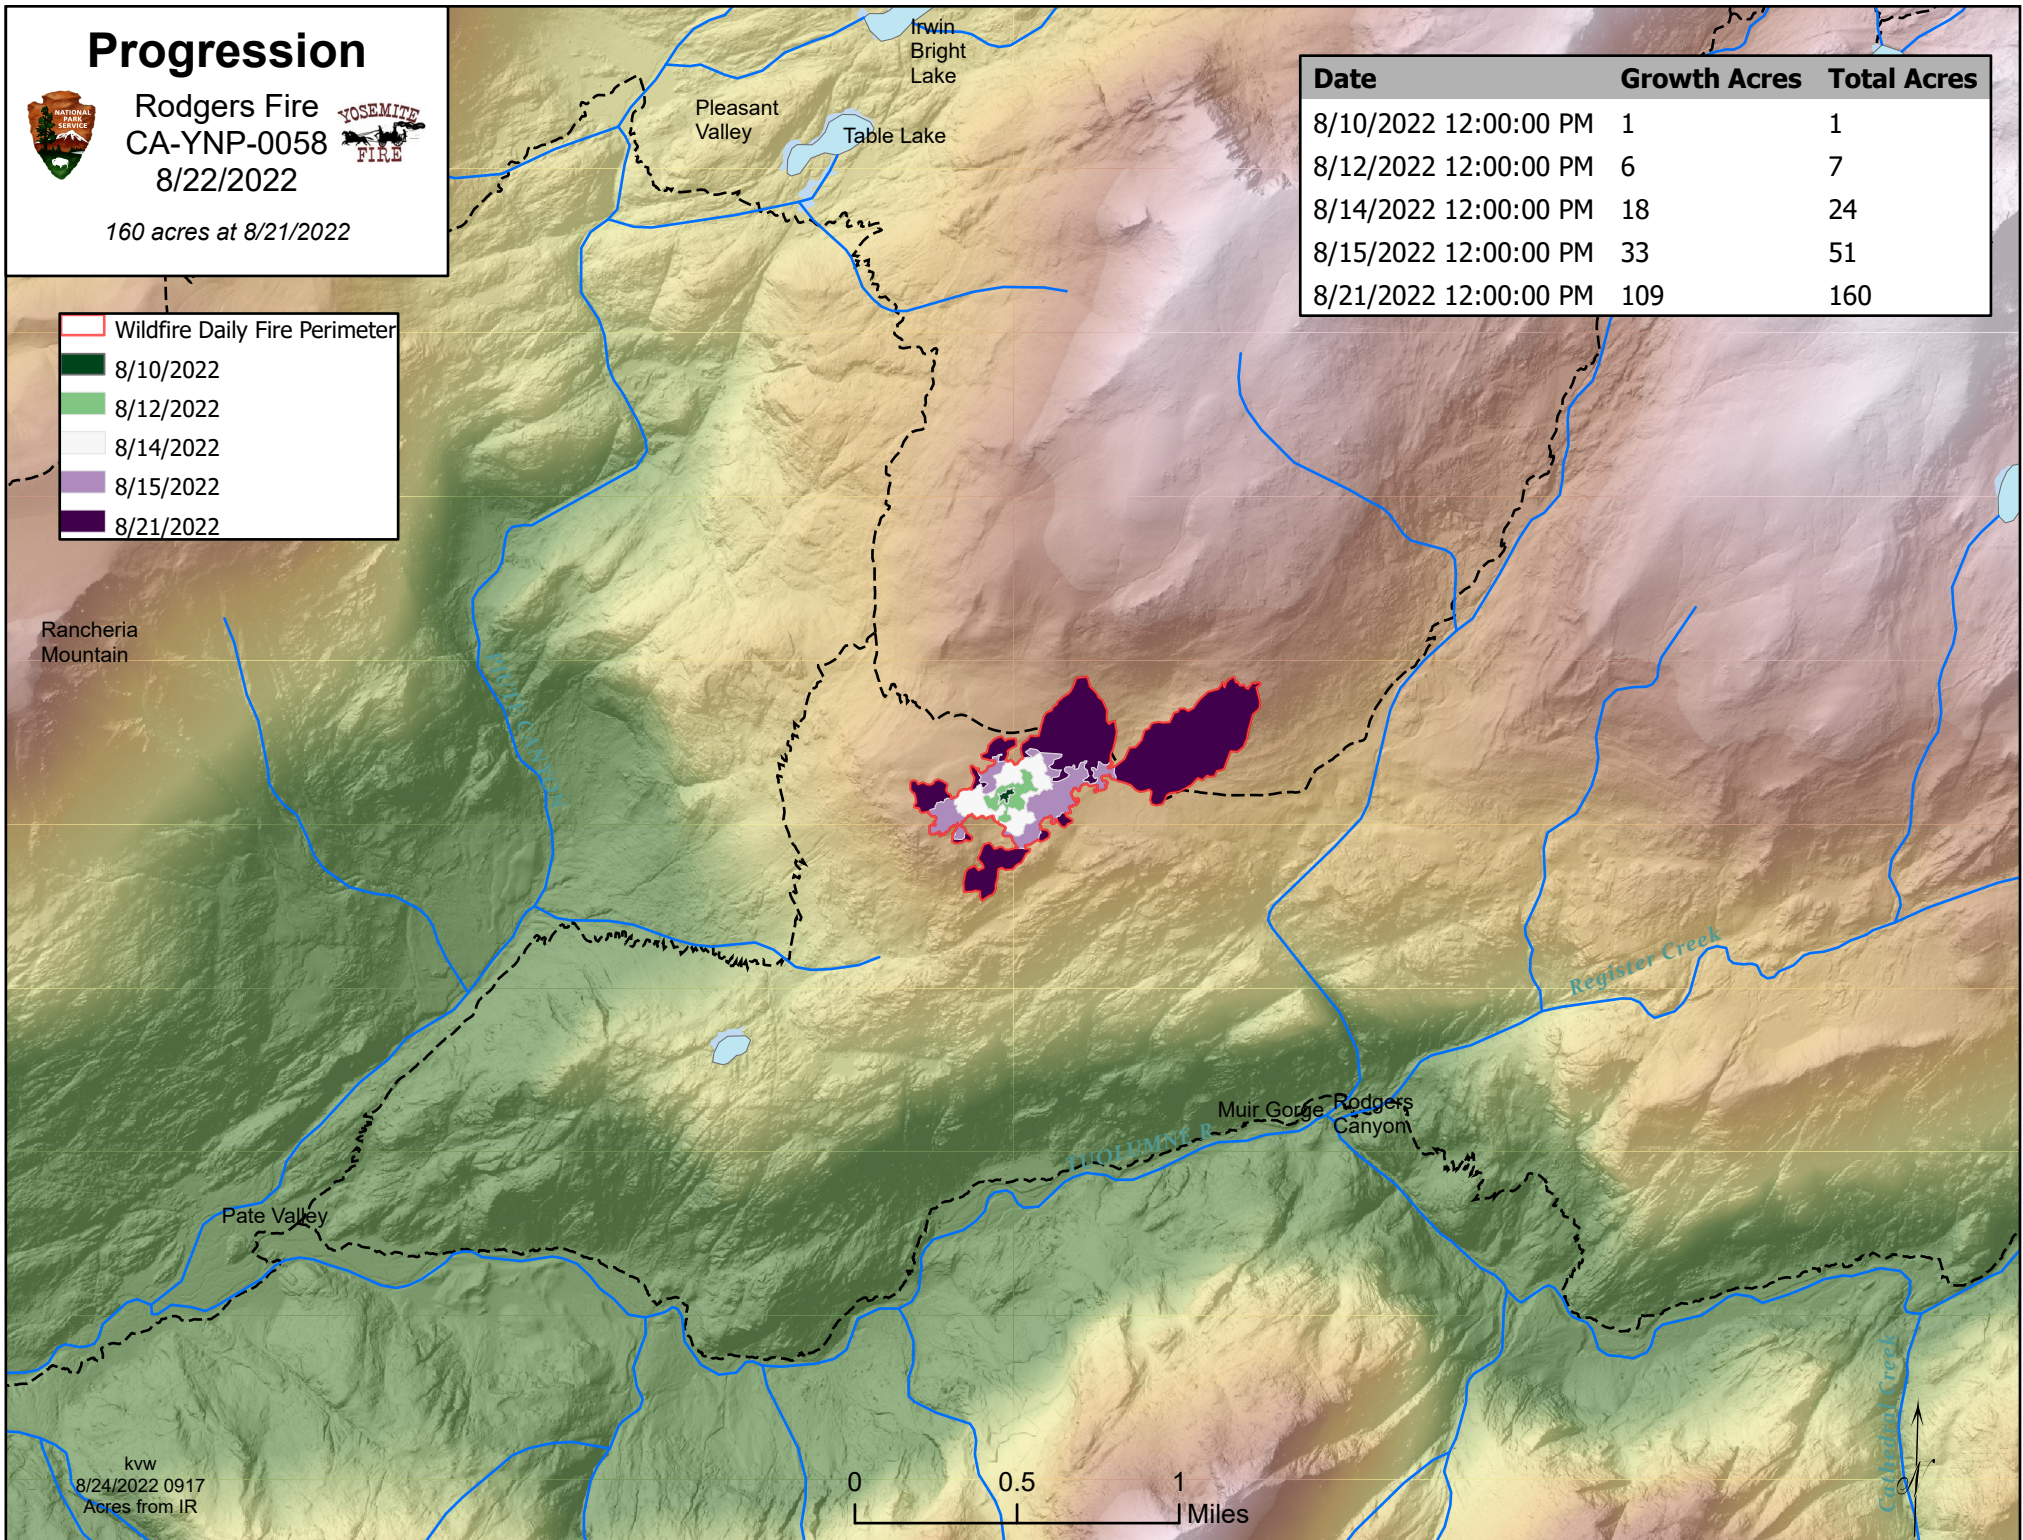

Progression

Rodgers Fire
CA-YNP-0058
8/22/2022

160 acres at 8/21/2022

- Wildfire Daily Fire Perimeter
- 8/10/2022
- 8/12/2022
- 8/14/2022
- 8/15/2022
- 8/21/2022

Date	Growth Acres	Total Acres
8/10/2022 12:00:00 PM	1	1
8/12/2022 12:00:00 PM	6	7
8/14/2022 12:00:00 PM	18	24
8/15/2022 12:00:00 PM	33	51
8/21/2022 12:00:00 PM	109	160

Rancheria Mountain

Pate Valley

Muir Gorge
Rodgers Canyon

Register Creek

Crater Lake

kww
8/24/2022 0917
Acres from IR

0 0.5 1 Miles