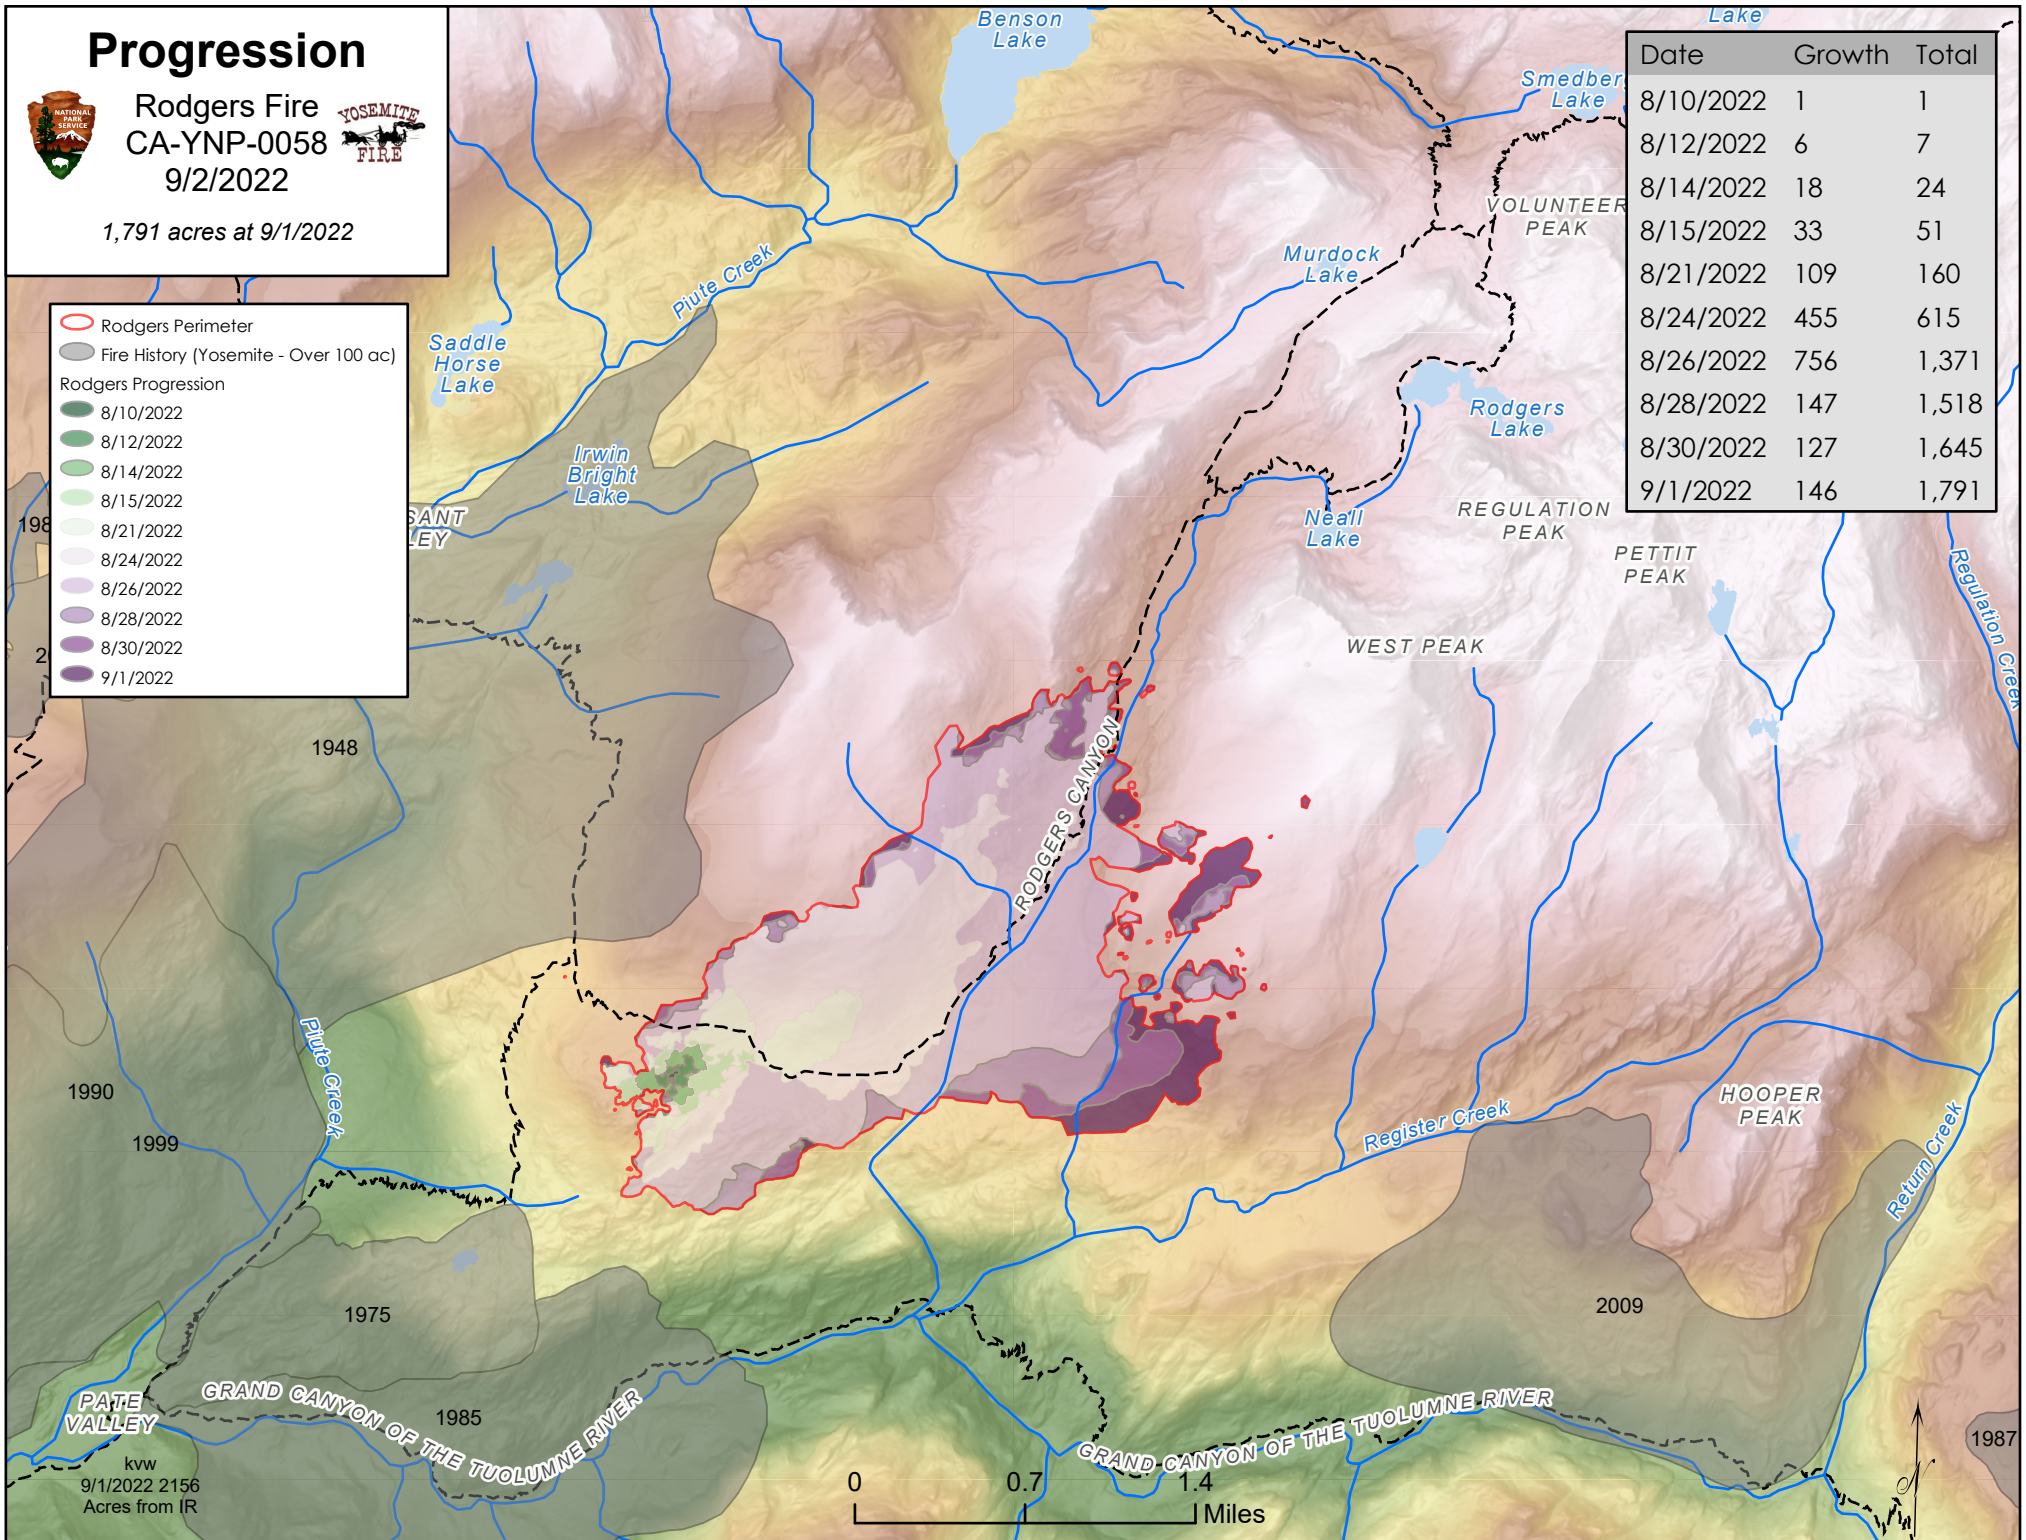

Progression

Rodgers Fire
CA-YNP-0058
9/2/2022

1,791 acres at 9/1/2022

- Rodgers Perimeter
- Fire History (Yosemite - Over 100 ac)
- Rodgers Progression
- 8/10/2022
- 8/12/2022
- 8/14/2022
- 8/15/2022
- 8/21/2022
- 8/24/2022
- 8/26/2022
- 8/28/2022
- 8/30/2022
- 9/1/2022

Date	Growth	Total
8/10/2022	1	1
8/12/2022	6	7
8/14/2022	18	24
8/15/2022	33	51
8/21/2022	109	160
8/24/2022	455	615
8/26/2022	756	1,371
8/28/2022	147	1,518
8/30/2022	127	1,645
9/1/2022	146	1,791

kww
9/1/2022 2156
Acres from IR