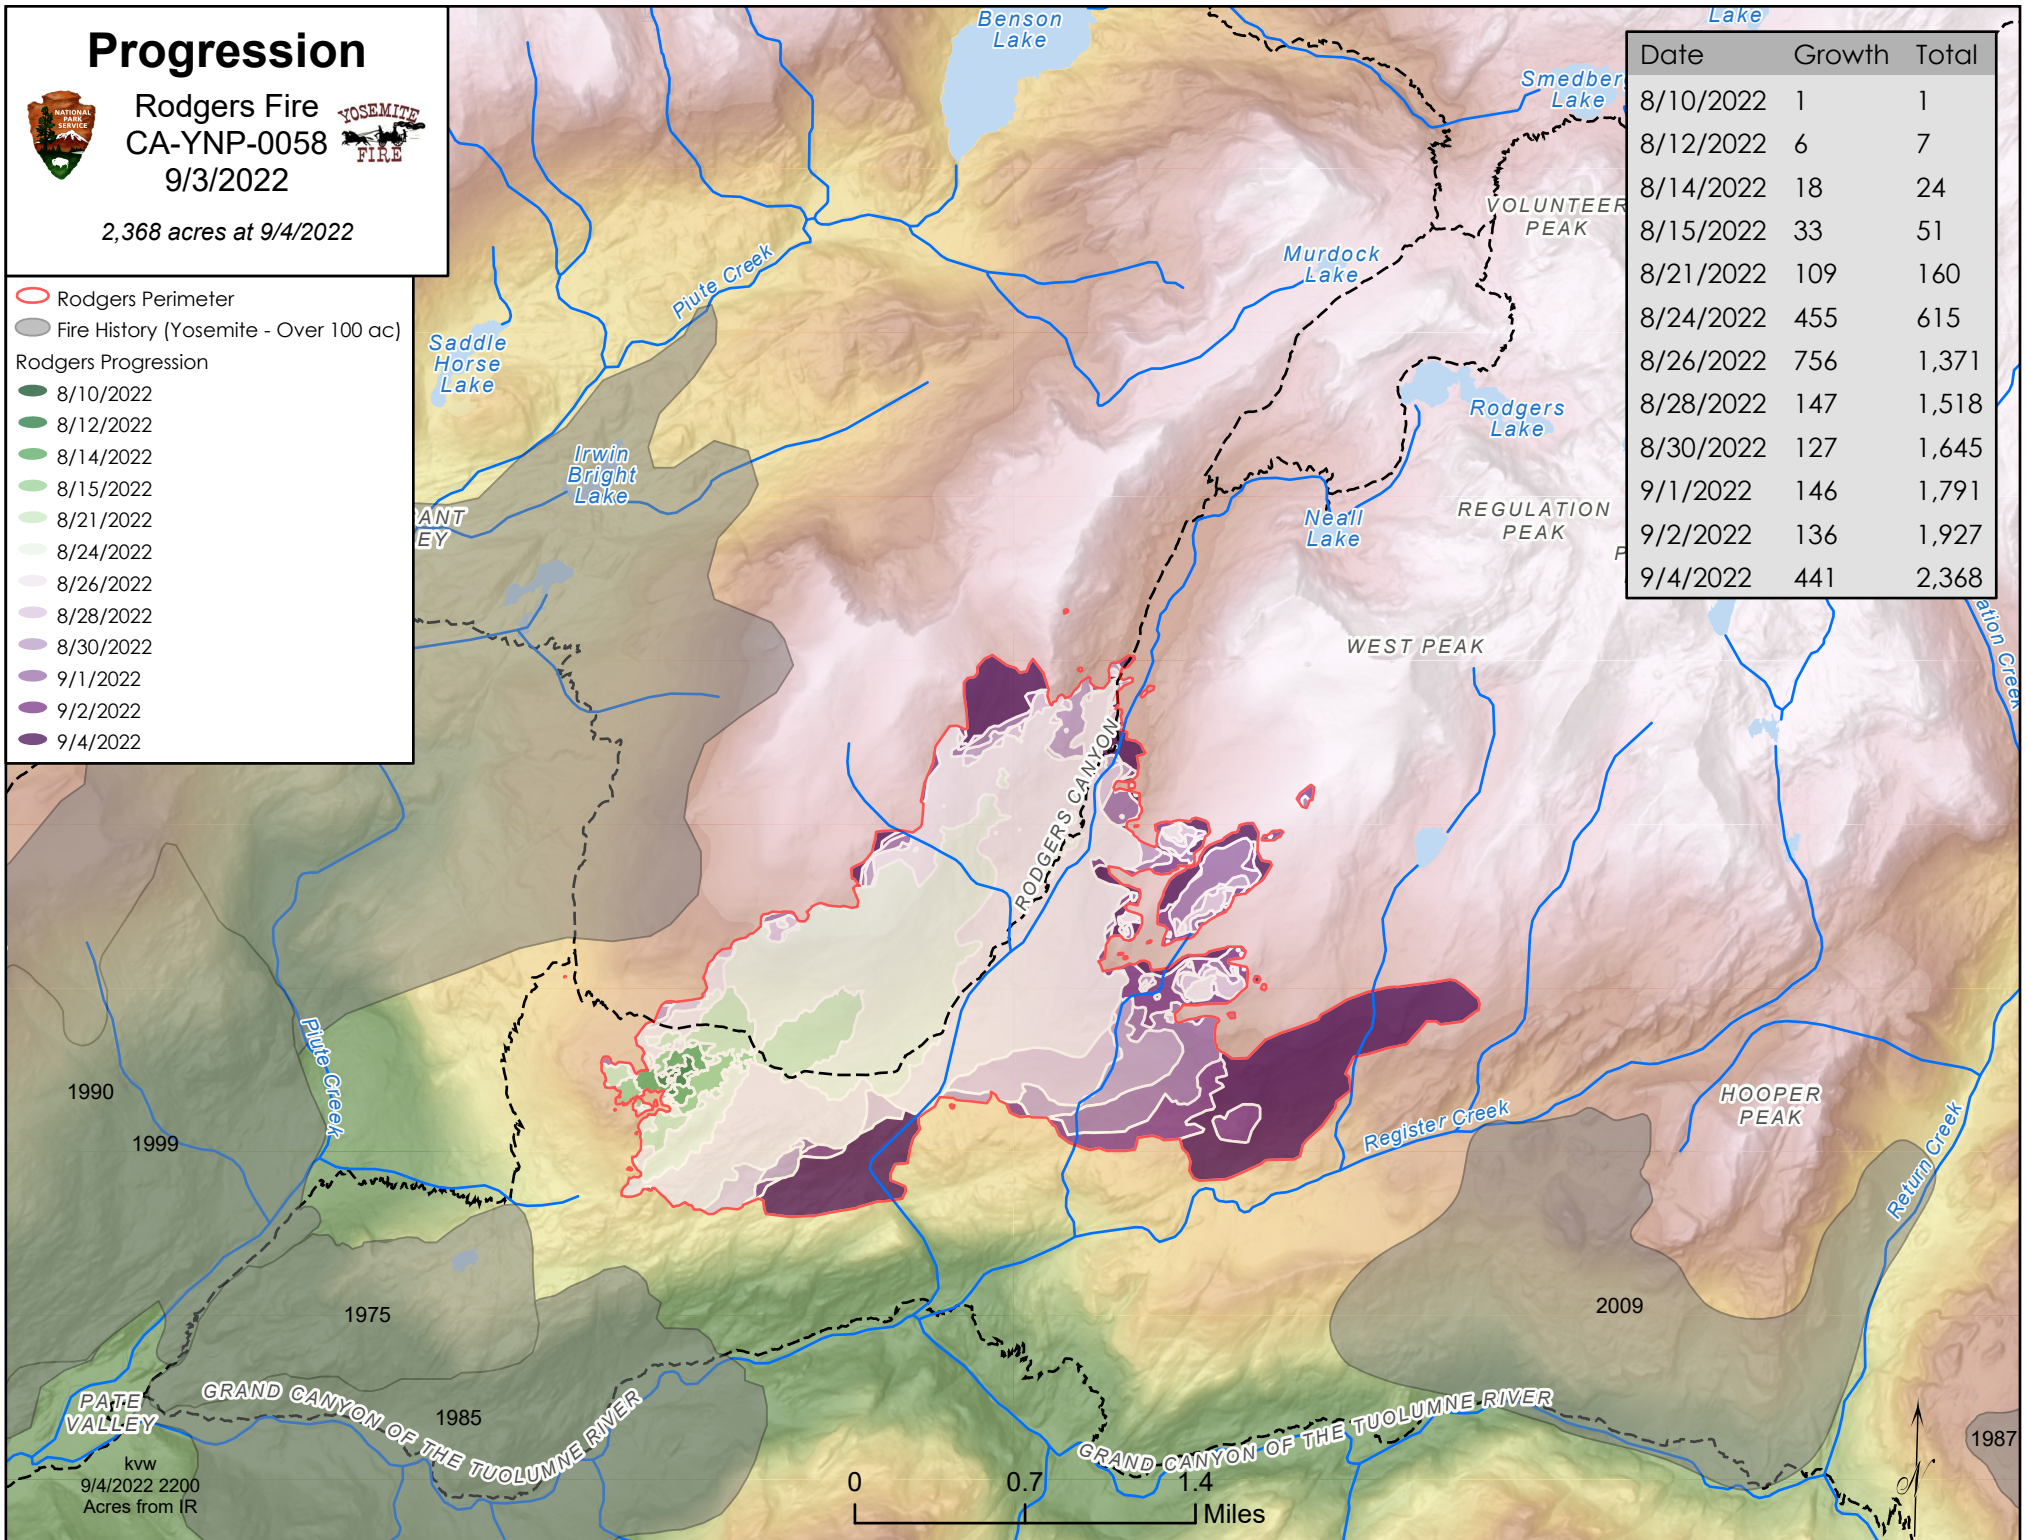

Progression

Rodgers Fire
CA-YNP-0058
9/3/2022

2,368 acres at 9/4/2022

- Rodgers Perimeter
- Fire History (Yosemite - Over 100 ac)
- Rodgers Progression
- 8/10/2022
- 8/12/2022
- 8/14/2022
- 8/15/2022
- 8/21/2022
- 8/24/2022
- 8/26/2022
- 8/28/2022
- 8/30/2022
- 9/1/2022
- 9/2/2022
- 9/4/2022

Date	Growth	Total
8/10/2022	1	1
8/12/2022	6	7
8/14/2022	18	24
8/15/2022	33	51
8/21/2022	109	160
8/24/2022	455	615
8/26/2022	756	1,371
8/28/2022	147	1,518
8/30/2022	127	1,645
9/1/2022	146	1,791
9/2/2022	136	1,927
9/4/2022	441	2,368

1990
1999

1975

1985

2009

1987

PATE VALLEY
kww
9/4/2022 2200
Acres from IR

0 0.7 1.4 Miles