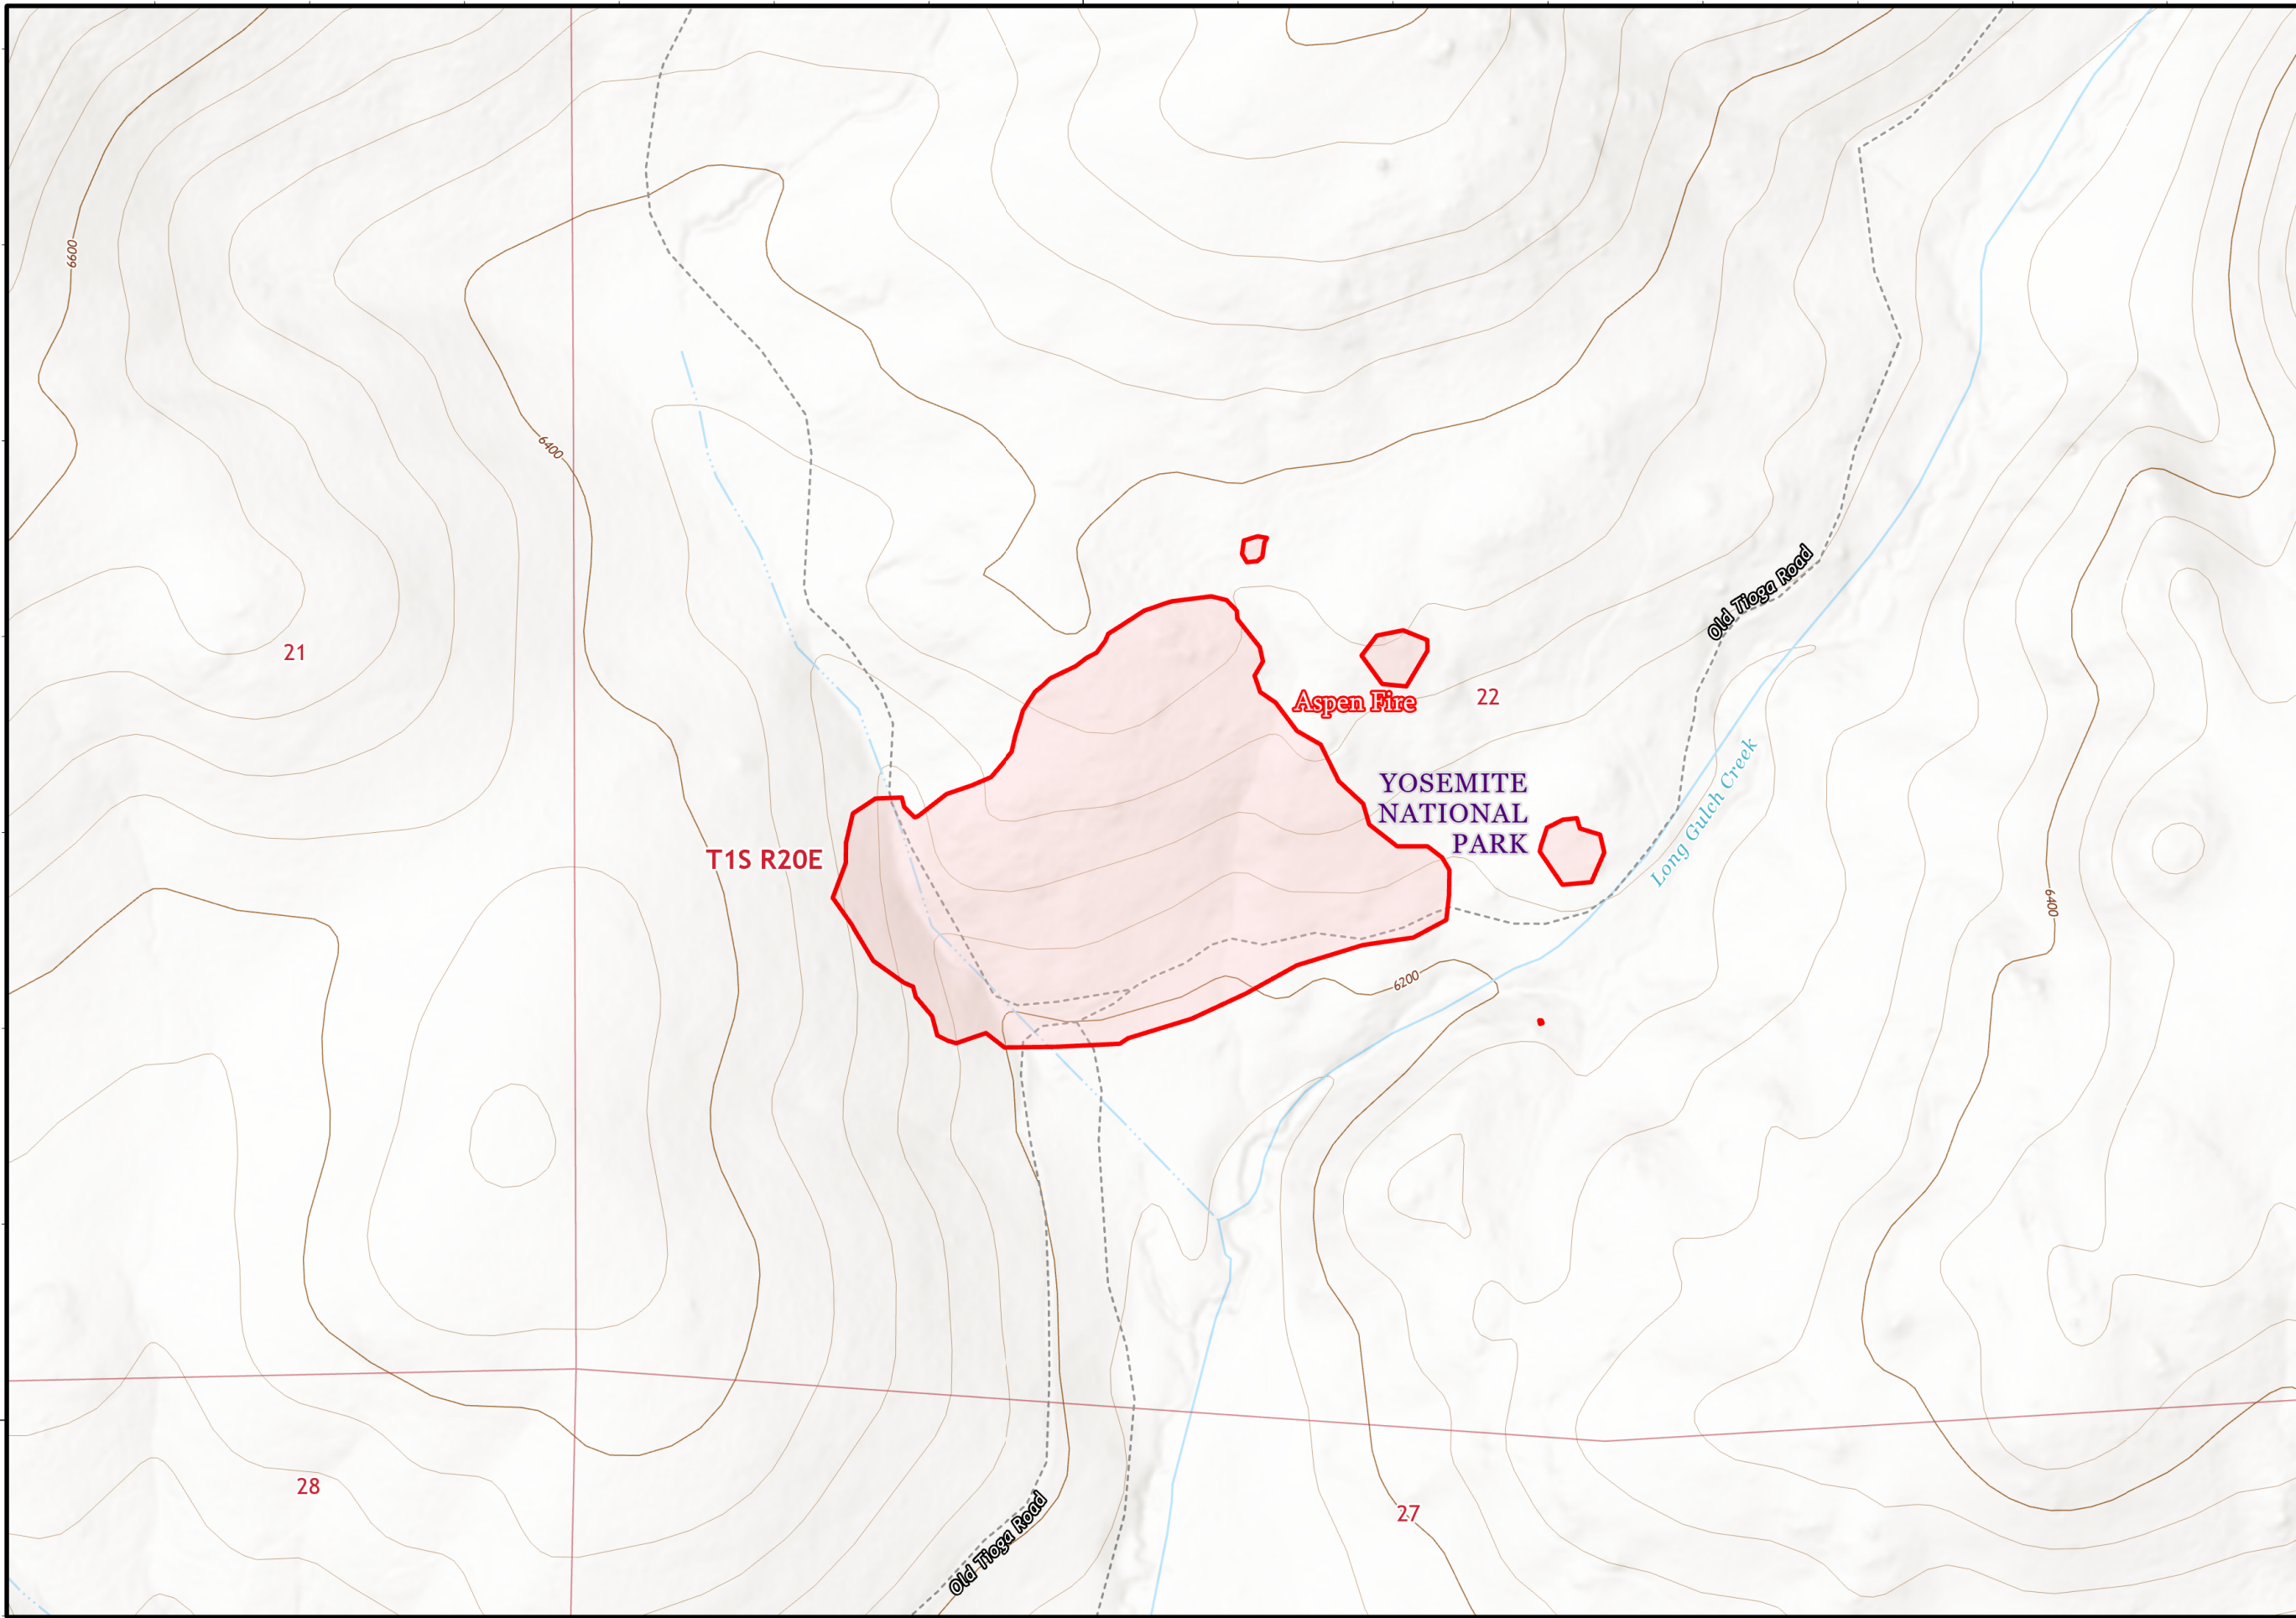

-119° 46'

Final Perimeter
Aspen Fire
 CA-YNP-000066
 September 16, 2022
 26 Acres

 Fire Perimeter

37° 50'

21

Aspen Fire

22

YOSEMITE NATIONAL PARK

T15S R20E

Old Tioga Road

Long Gulch Creek

6200

6000

28

27

Old Tioga Road

-119° 46'

37° 50'

1:5,000