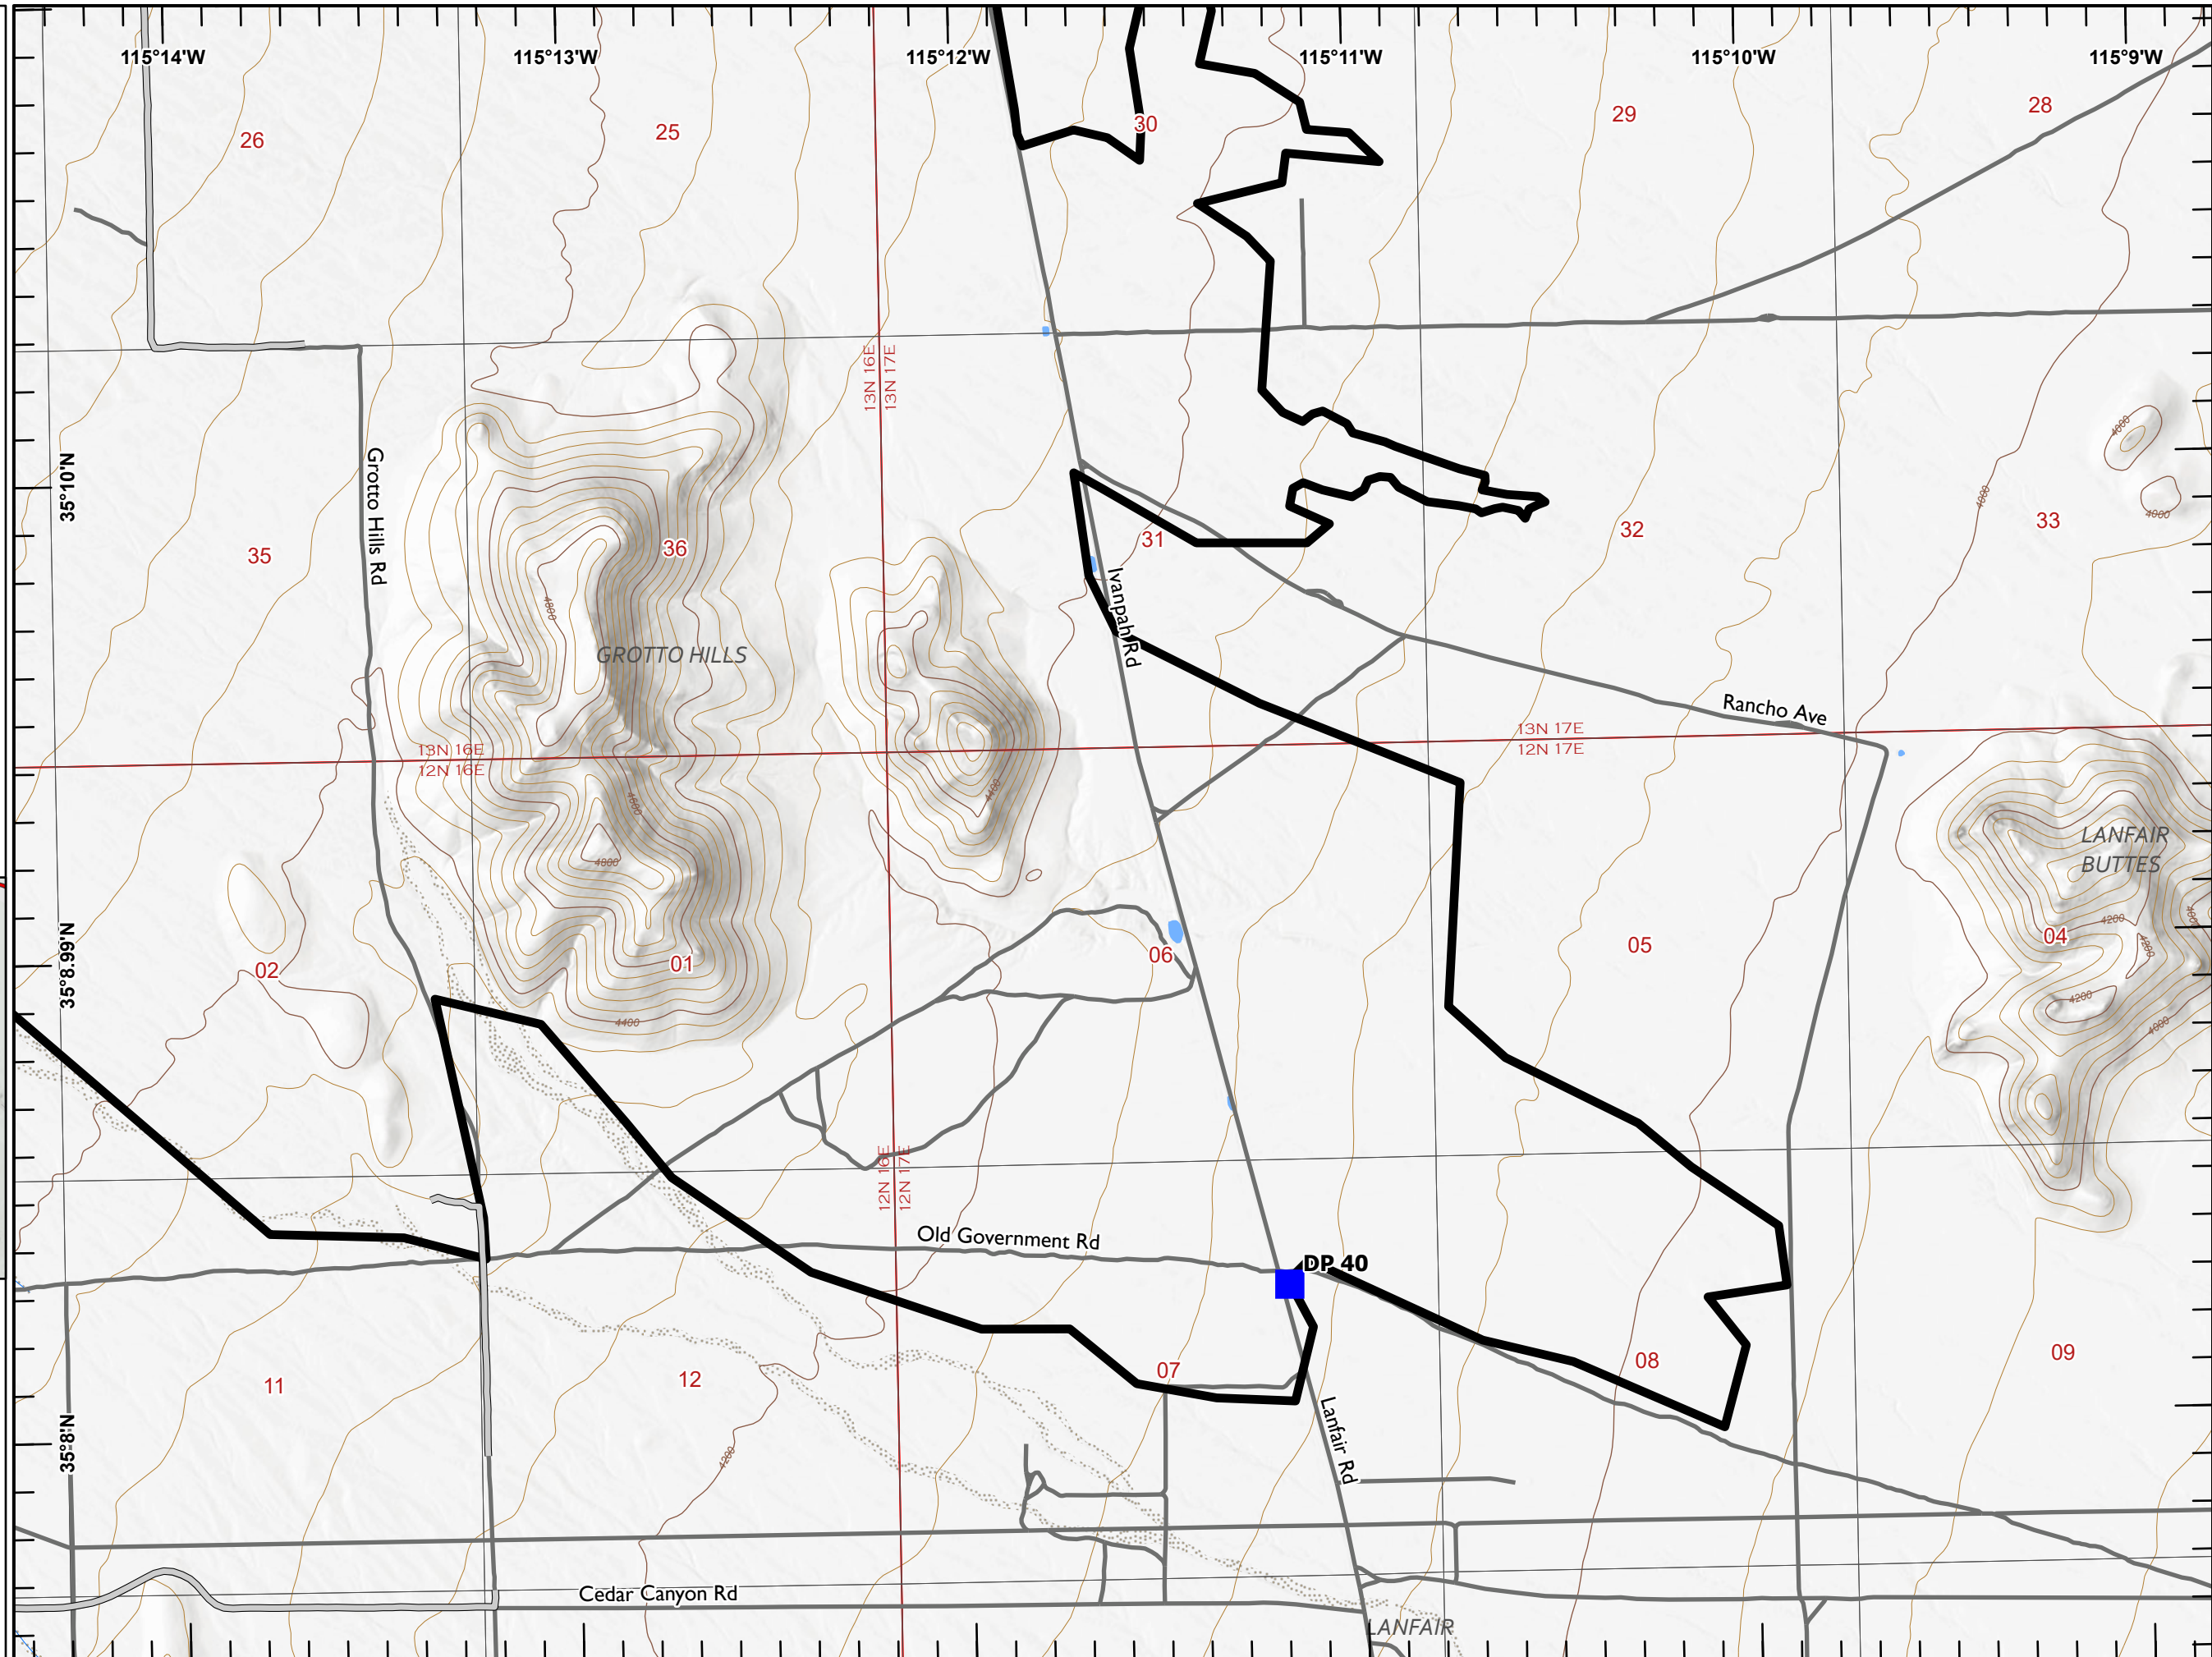

-  Drop Point
-  Access or Improved Road
-  Contained
-  State Boundary

Miles

0 1/4 1/2

1:24,000

Last Updated
8/4/2023
21:54

IAP YORK

CA-MNP-010701
August 5, 2023

-  Access or Improved Road
-  Contained
-  State Boundary
-  Designated Wilderness

Miles

0 1/4 1/2

1:24,000

Last Updated
8/4/2023
21:54

IAP YORK

CA-MNP-010701
August 5, 2023

- Open Mine
- Access or Improved Road
- Contained
- Uncontained
- State Boundry
- Designated Wilderness

Miles
0 1/4 1/2

1:24,000

Last Updated
8/4/2023
21:54

IAP YORK

CA-MNP-010701
August 5, 2023

-  Open Mine
-  Contained
-  State Boundary
-  Designated Wilderness

Miles

0 1/4 1/2

1:24,000

- Division Break
- Open Mine
- Contained
- State Boundary
- Designated Wilderness

0 1/4 1/2
Miles
1:24,000
Last Updated
8/4/2023
21:55

IAP YORK

CA-MNP-010701
August 5, 2023

-  Open Mine
-  Contained
-  State Boundary
-  Designated Wilderness