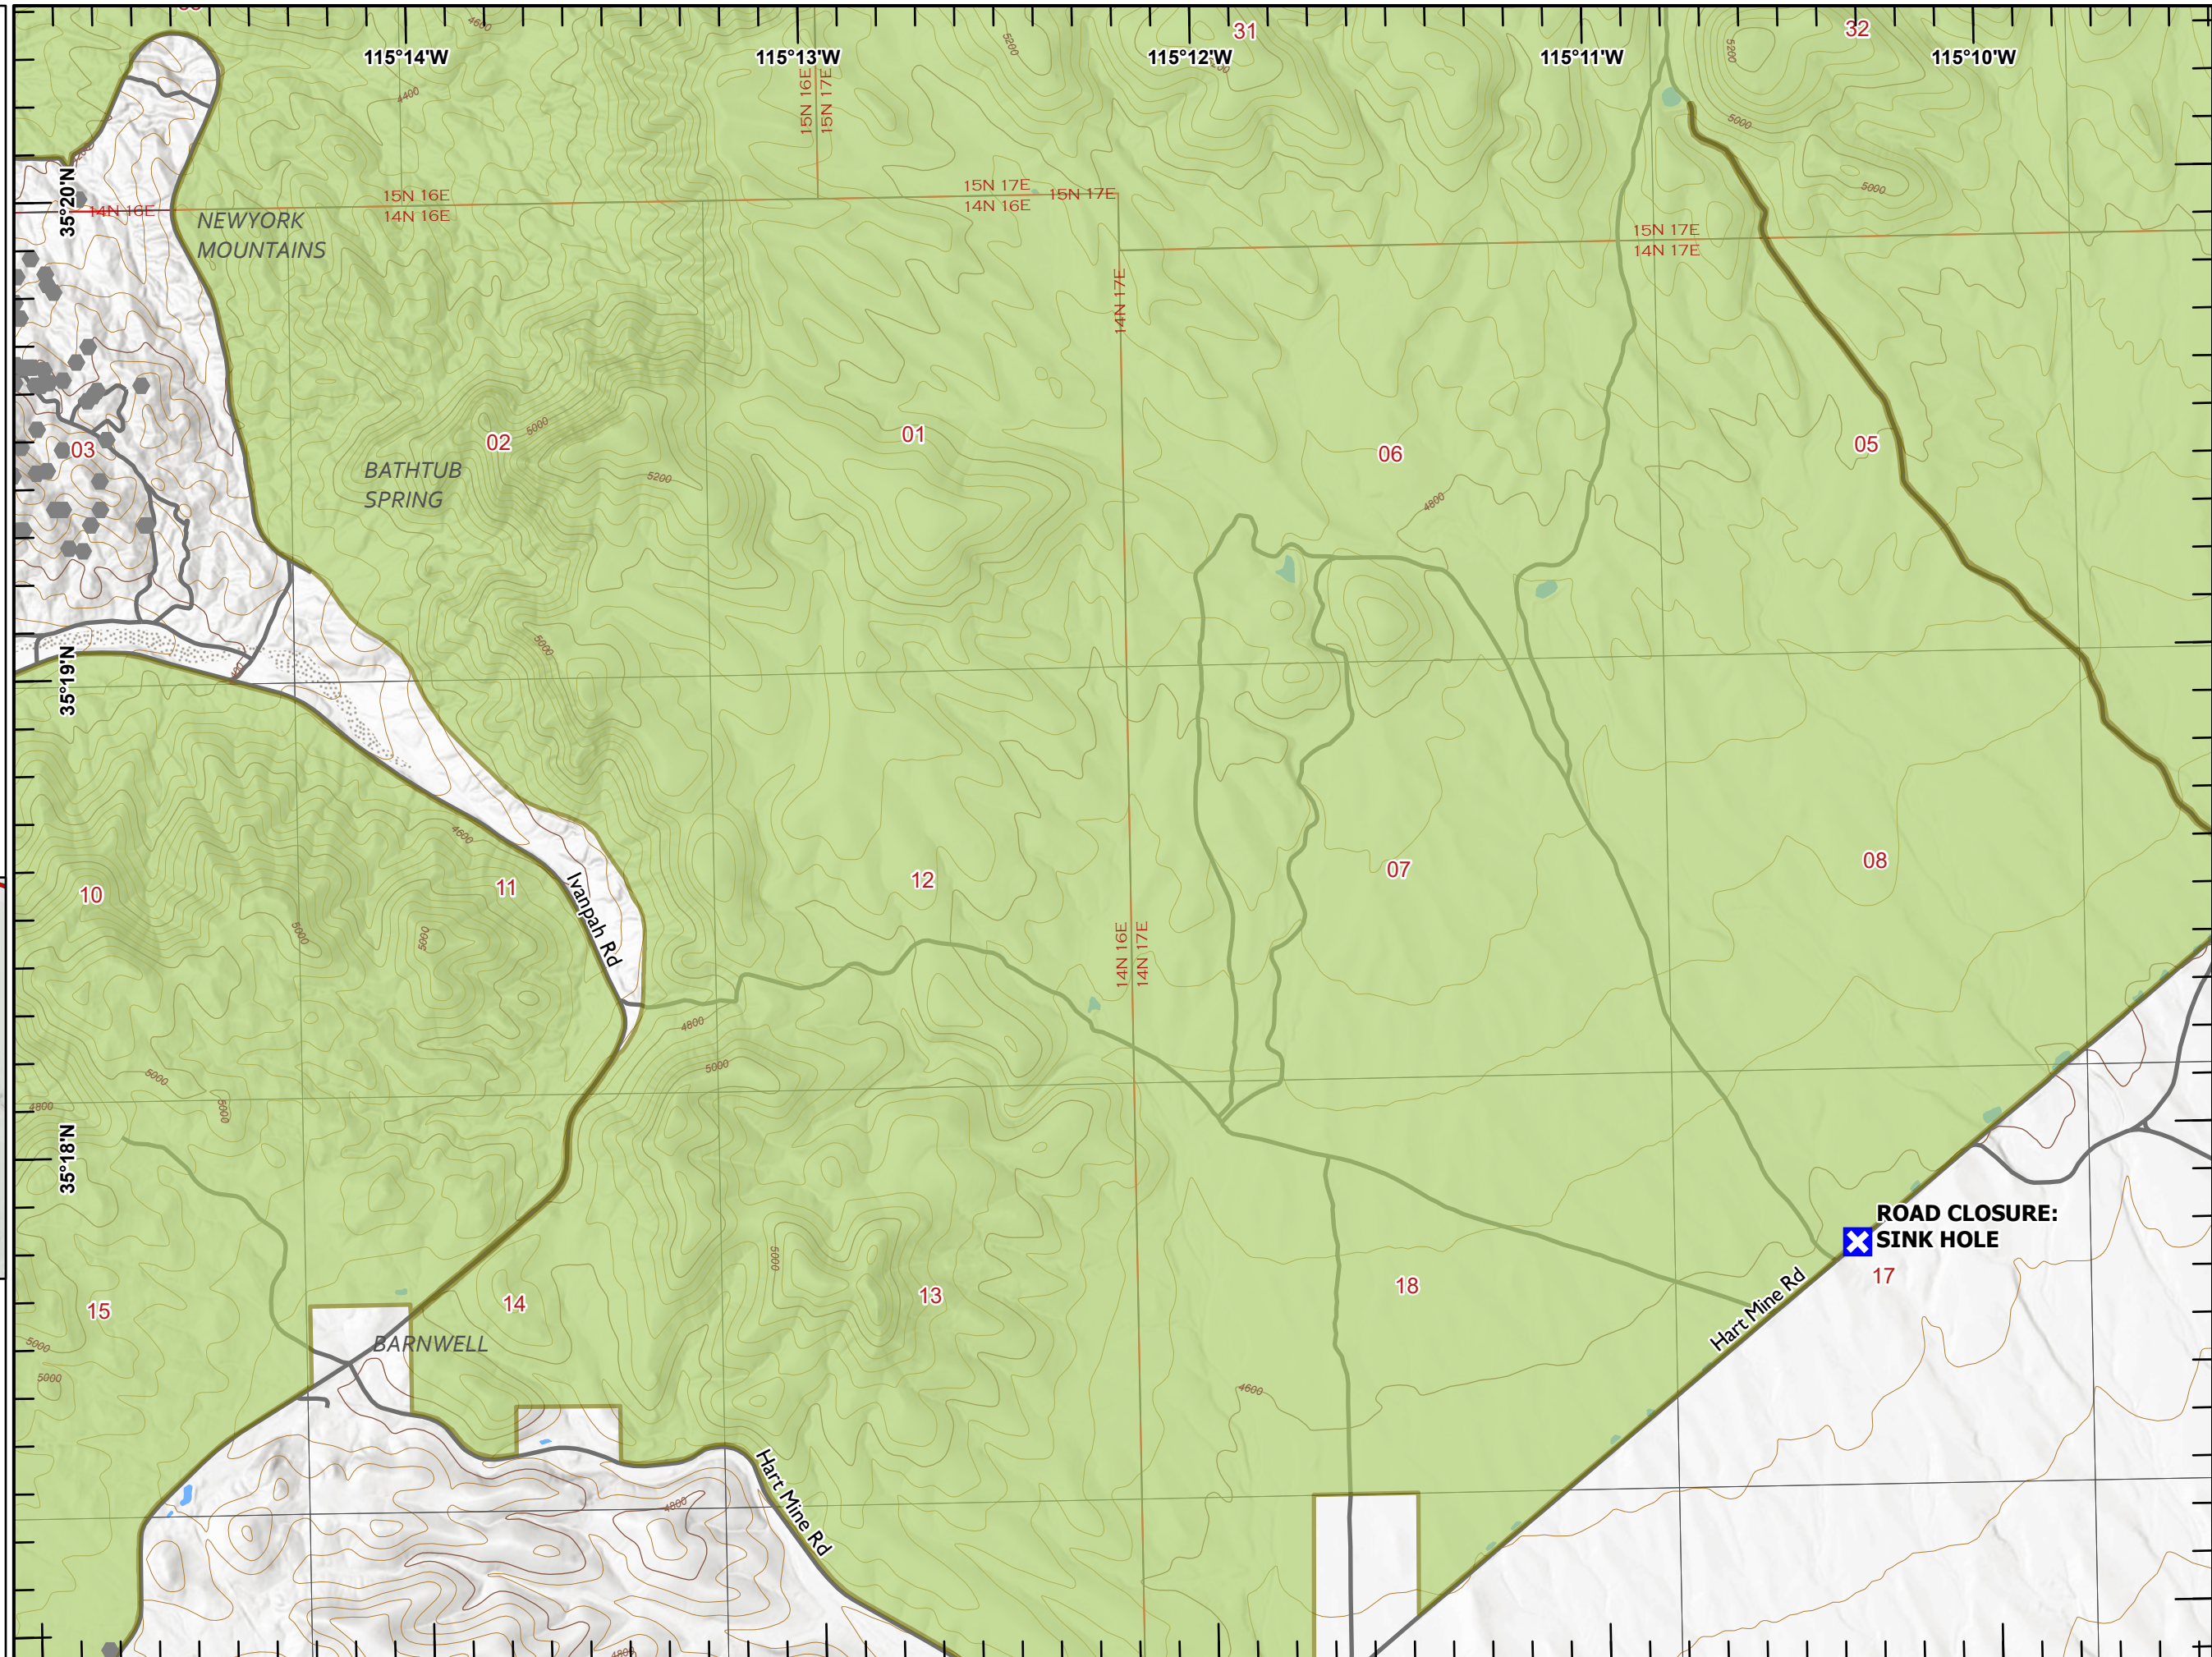

IAP YORK

CA-MNP-010701
August 5, 2023

-  Hot Spot - Spot Fire
-  Open Mine
-  Access or Improved Road
-  Contained
-  State Boundry
-  Designated Wilderness

Miles
0 1/4 1/2
1:24,000
Last Updated
8/4/2023
21:53

IAP YORK

CA-MNP-010701
August 5, 2023

-  Closure
-  Open Mine
-  State Boundary
-  Designated Wilderness

1:24,000

Last Updated
8/4/2023
21:53

IAP YORK

CA-MNP-010701
August 5, 2023

-  Closure
-  Landmark
-  Contained
-  State Boundry
-  Designated Wilderness

IAP YORK

CA-MNP-010701
August 5, 2023

- Division Break
- Drop Point
- Access or Improved Road
- Contained
- State Boundary
- Designated Wilderness

A QR code is located at the top left of this section. Below it are three logos: the California State logo, the National Park Service arrowhead logo, and the U.S. Department of the Interior logo. A scale bar shows 0, 1/4, and 1/2 miles. The scale is 1:24,000. A north arrow is at the bottom right. A small box contains the text: "Last Updated 8/4/2023 21:54".

1:24,000

Last Updated
8/4/2023
21:54

IAP YORK

CA-MNP-010701
August 5, 2023

-  Open Mine
-  Contained
-  State Boundary
-  Designated Wilderness

Miles

0 1/4 1/2

1:24,000