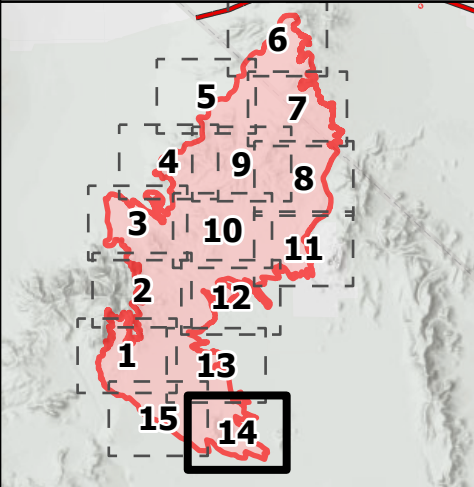

IAP YORK

CA-MNP-010701
August 5, 2023

- Division Break
- Drop Point
- Access or Improved Road
- Contained
- State Boundary
- Designated Wilderness

A QR code is located at the top left of this section. Below it are three logos: the California State logo, the National Park Service arrowhead logo, and the U.S. Department of the Interior logo. A scale bar shows 0, 1/4, and 1/2 miles. The scale is 1:24,000. A north arrow is at the bottom right. A small box contains the text: "Last Updated 8/4/2023 21:54".

IAP YORK

CA-MNP-010701
August 5, 2023

-  Hot Spot - Spot Fire
-  Open Mine
-  Access or Improved Road
-  Contained
-  State Boundry

Miles
0 1/4 1/2

1:24,000

Last Updated
8/4/2023
21:54

IAP YORK

CA-MNP-010701
August 5, 2023

-  Drop Point
-  Access or Improved Road
-  Contained
-  State Boundary

Miles

0 1/4 1/2

1:24,000

Last Updated
8/4/2023
21:54

IAP YORK

CA-MNP-010701
August 5, 2023

-  Access or Improved Road
-  Contained
-  State Boundary
-  Designated Wilderness