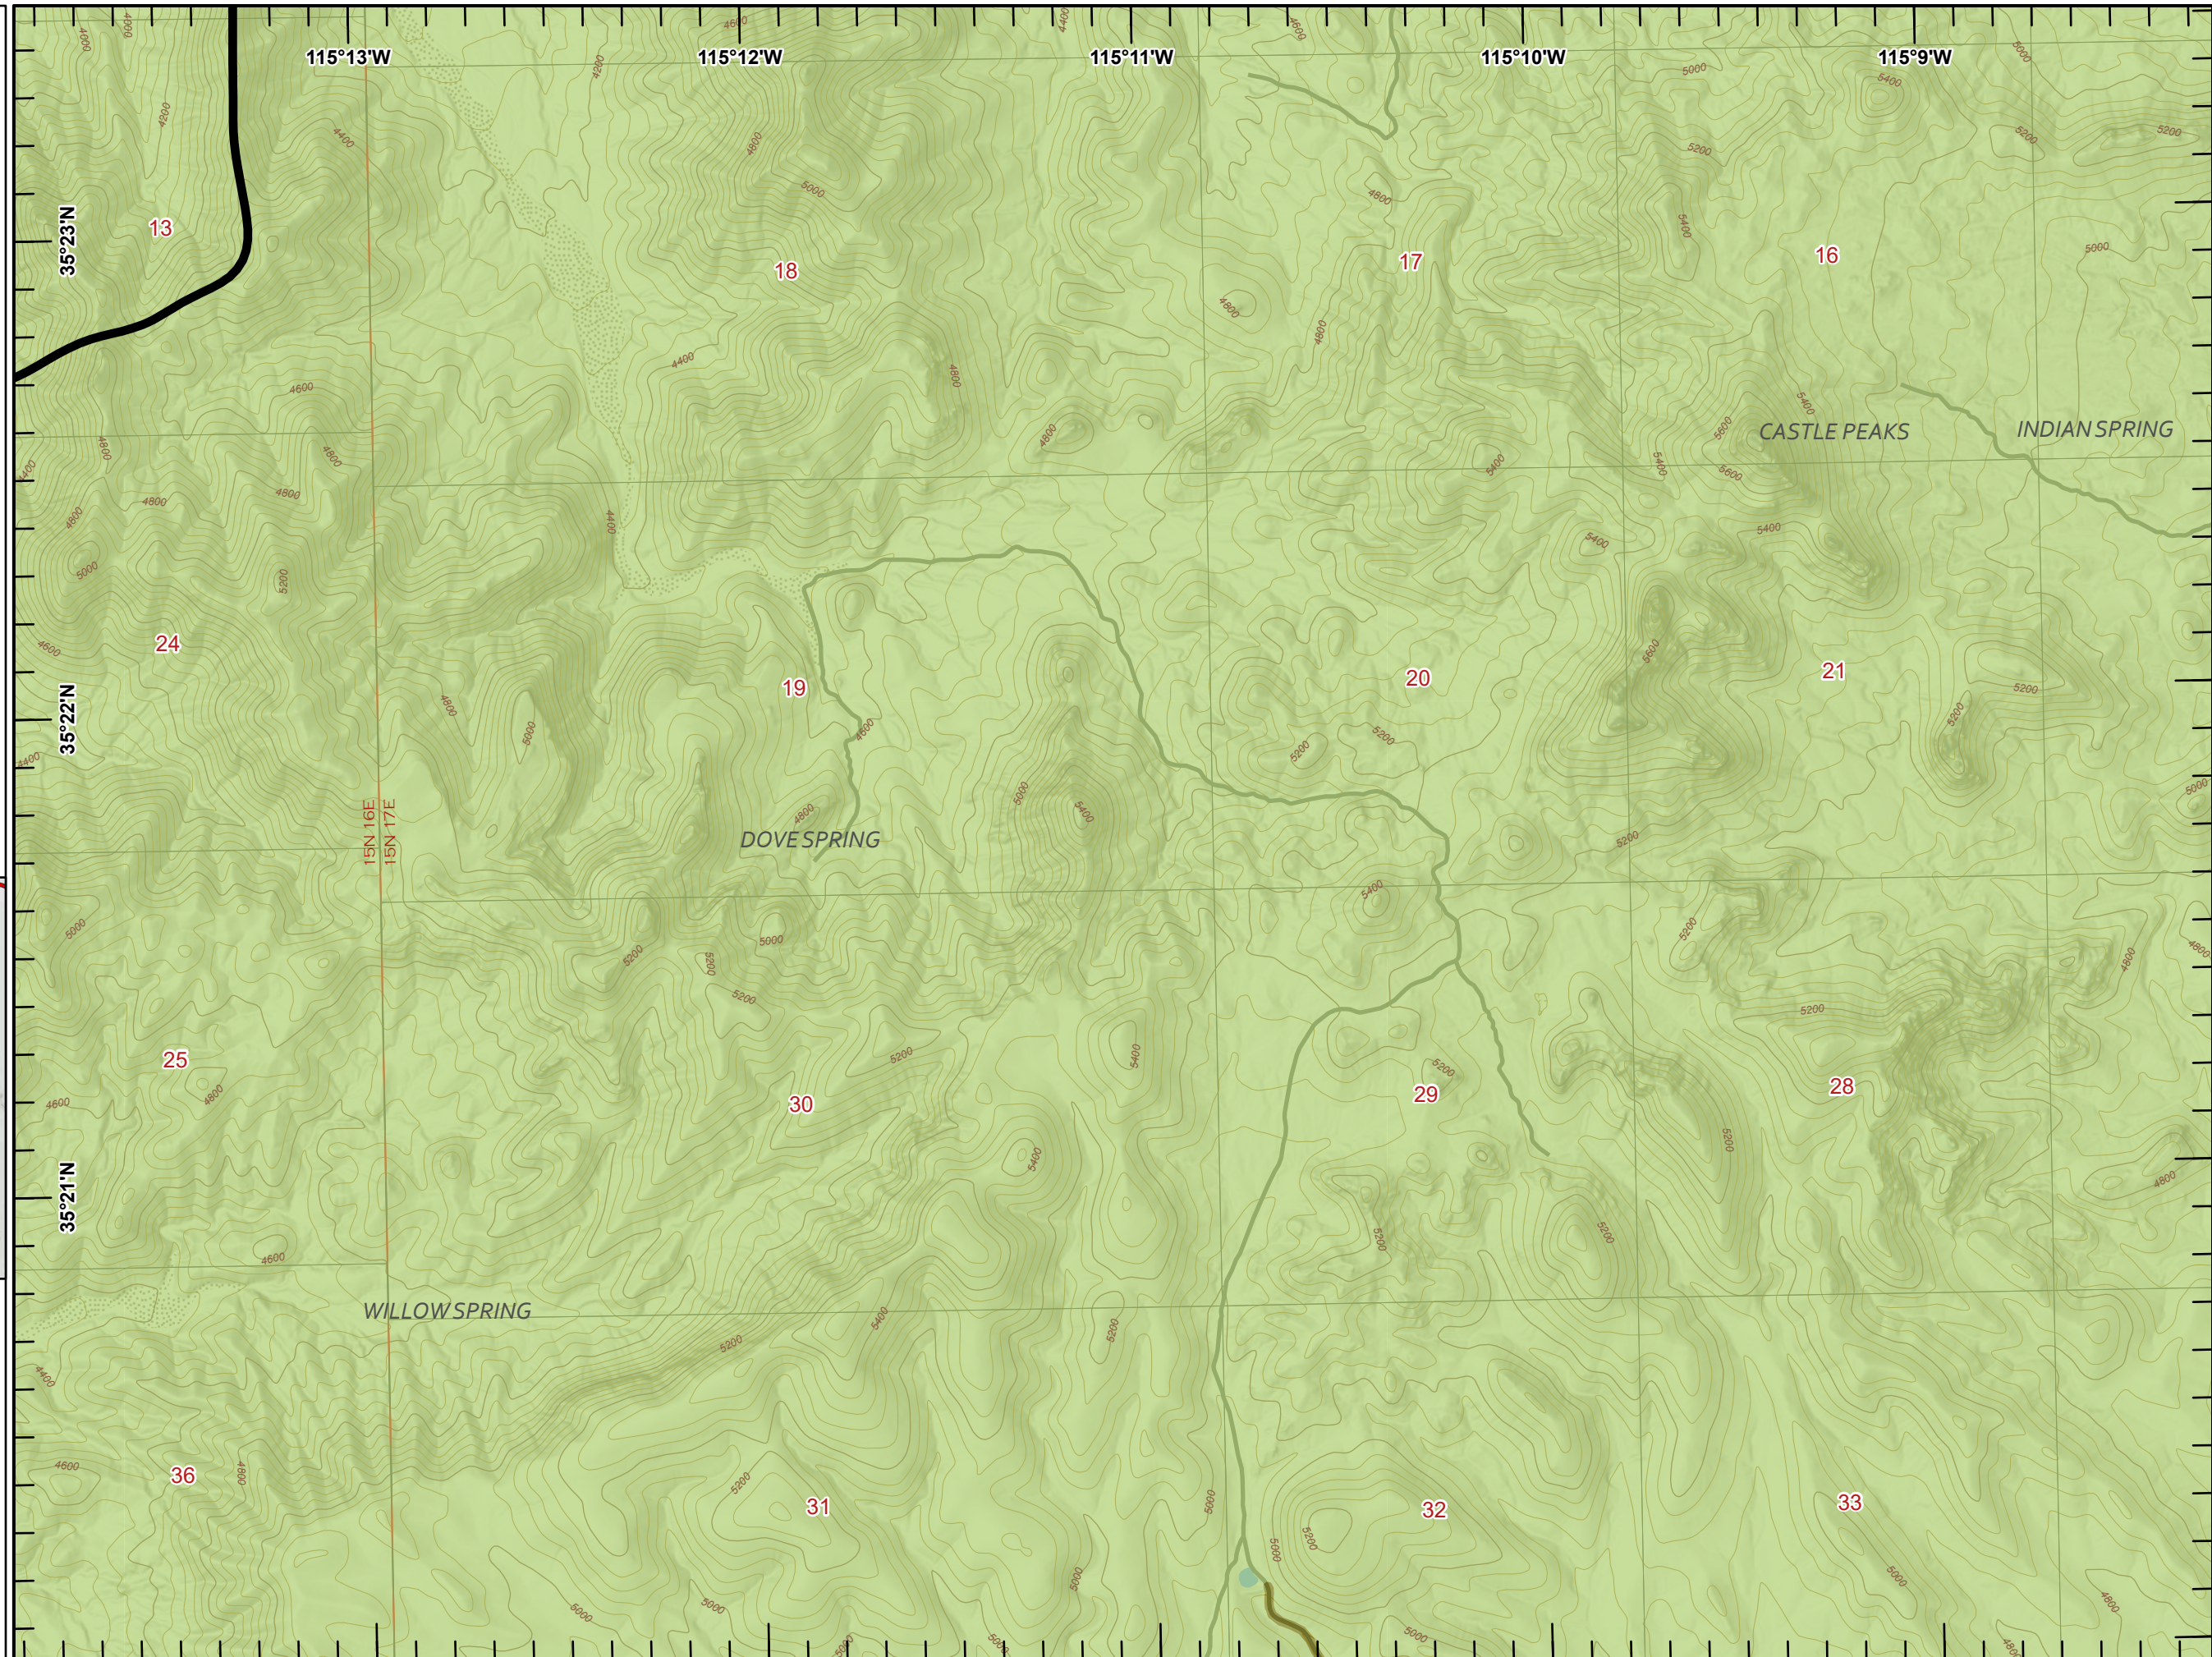

IAP YORK

CA-MNP-010701
August 5, 2023

- Contained
- State Boundry
- Designated Wilderness

Miles
0 1/4 1/2
1:24,000
Last Updated
8/4/2023
21:56