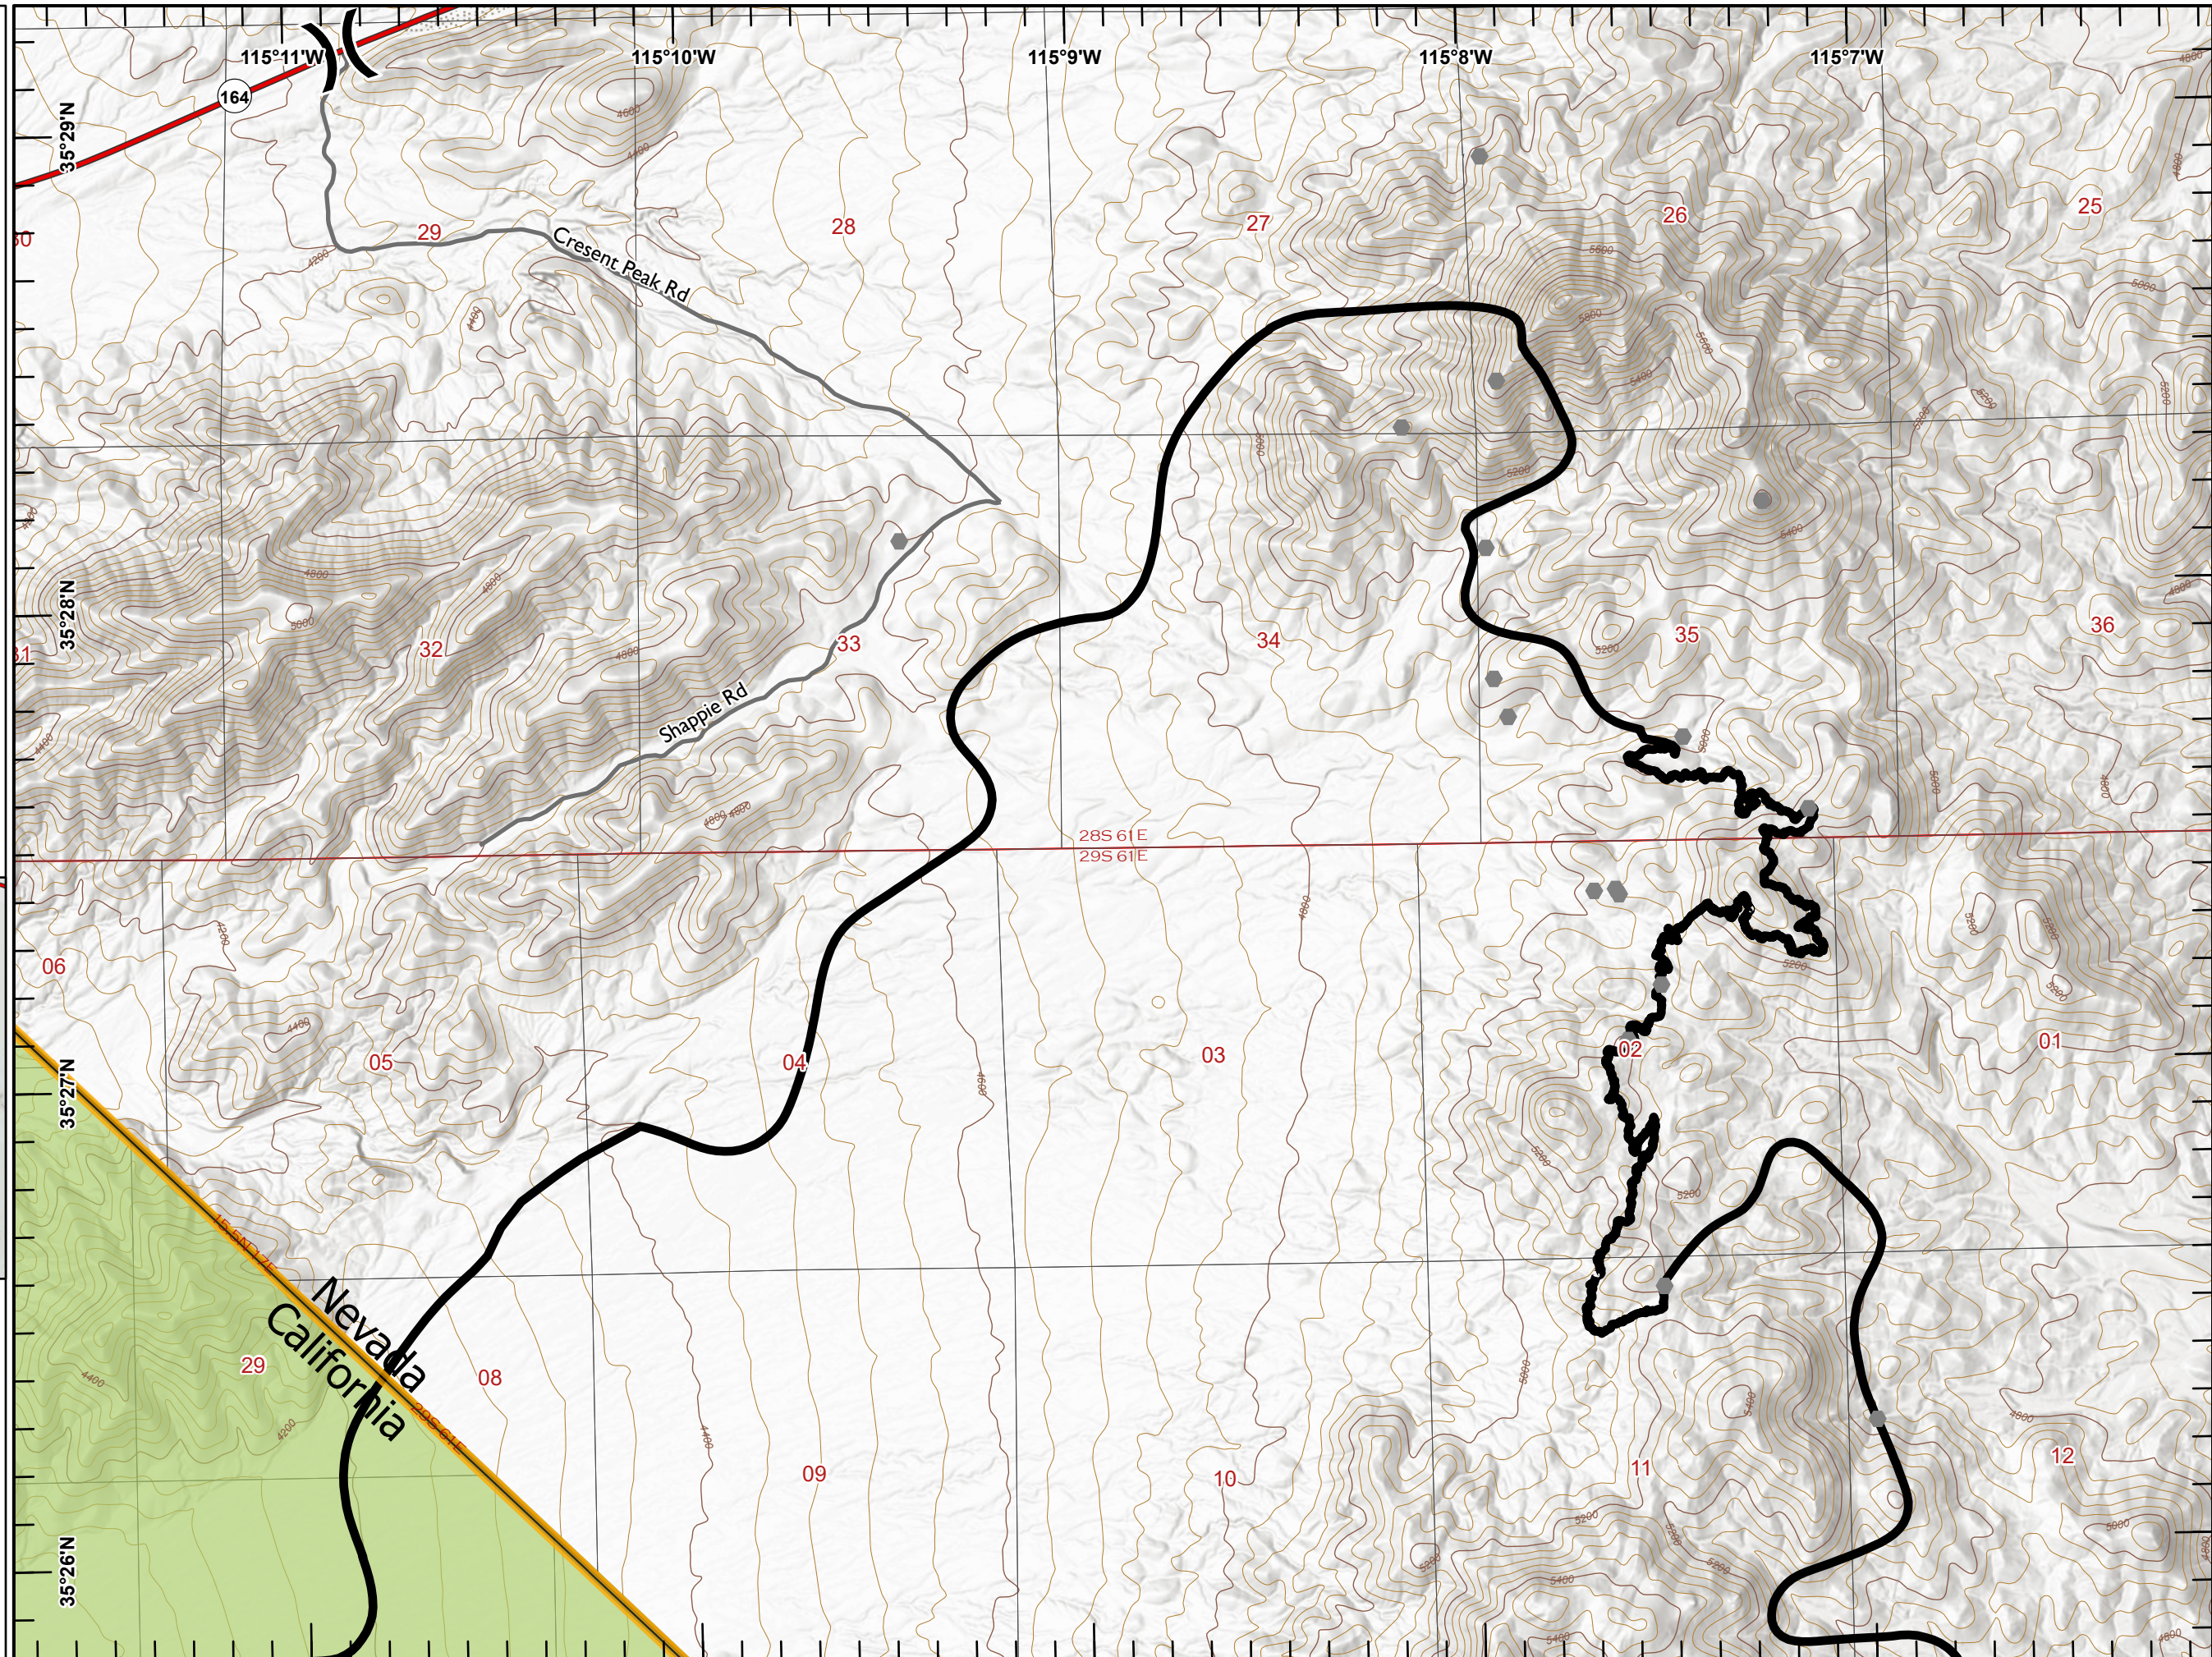

-  Drop Point
-  Access or Improved Road
-  Contained
-  State Boundary

Miles

0 1/4 1/2

1:24,000

Last Updated
8/4/2023
21:54

IAP YORK

CA-MNP-010701
August 5, 2023

-  Access or Improved Road
-  Contained
-  State Boundary
-  Designated Wilderness

1:24,000

Last Updated
8/4/2023
21:54

IAP YORK

CA-MNP-010701
August 5, 2023

-  Open Mine
-  Contained
-  State Boundary
-  Designated Wilderness

Miles

0 1/4 1/2

1:24,000

Last Updated
8/4/2023
21:55

IAP YORK

CA-MNP-010701
August 5, 2023

-  Contained
-  State Boundry
-  Designated Wilderness

Miles
0 1/4 1/2
1:24,000
Last Updated
8/4/2023
21:55

IAP YORK

CA-MNP-010701
August 5, 2023

- Division Break
- Open Mine
- Contained
- State Boundary
- Designated Wilderness

0 1/4 1/2
Miles
1:24,000
Last Updated
8/4/2023
21:55

IAP YORK

CA-MNP-010701
August 5, 2023

-  Open Mine
-  Contained
-  State Boundary
-  Designated Wilderness