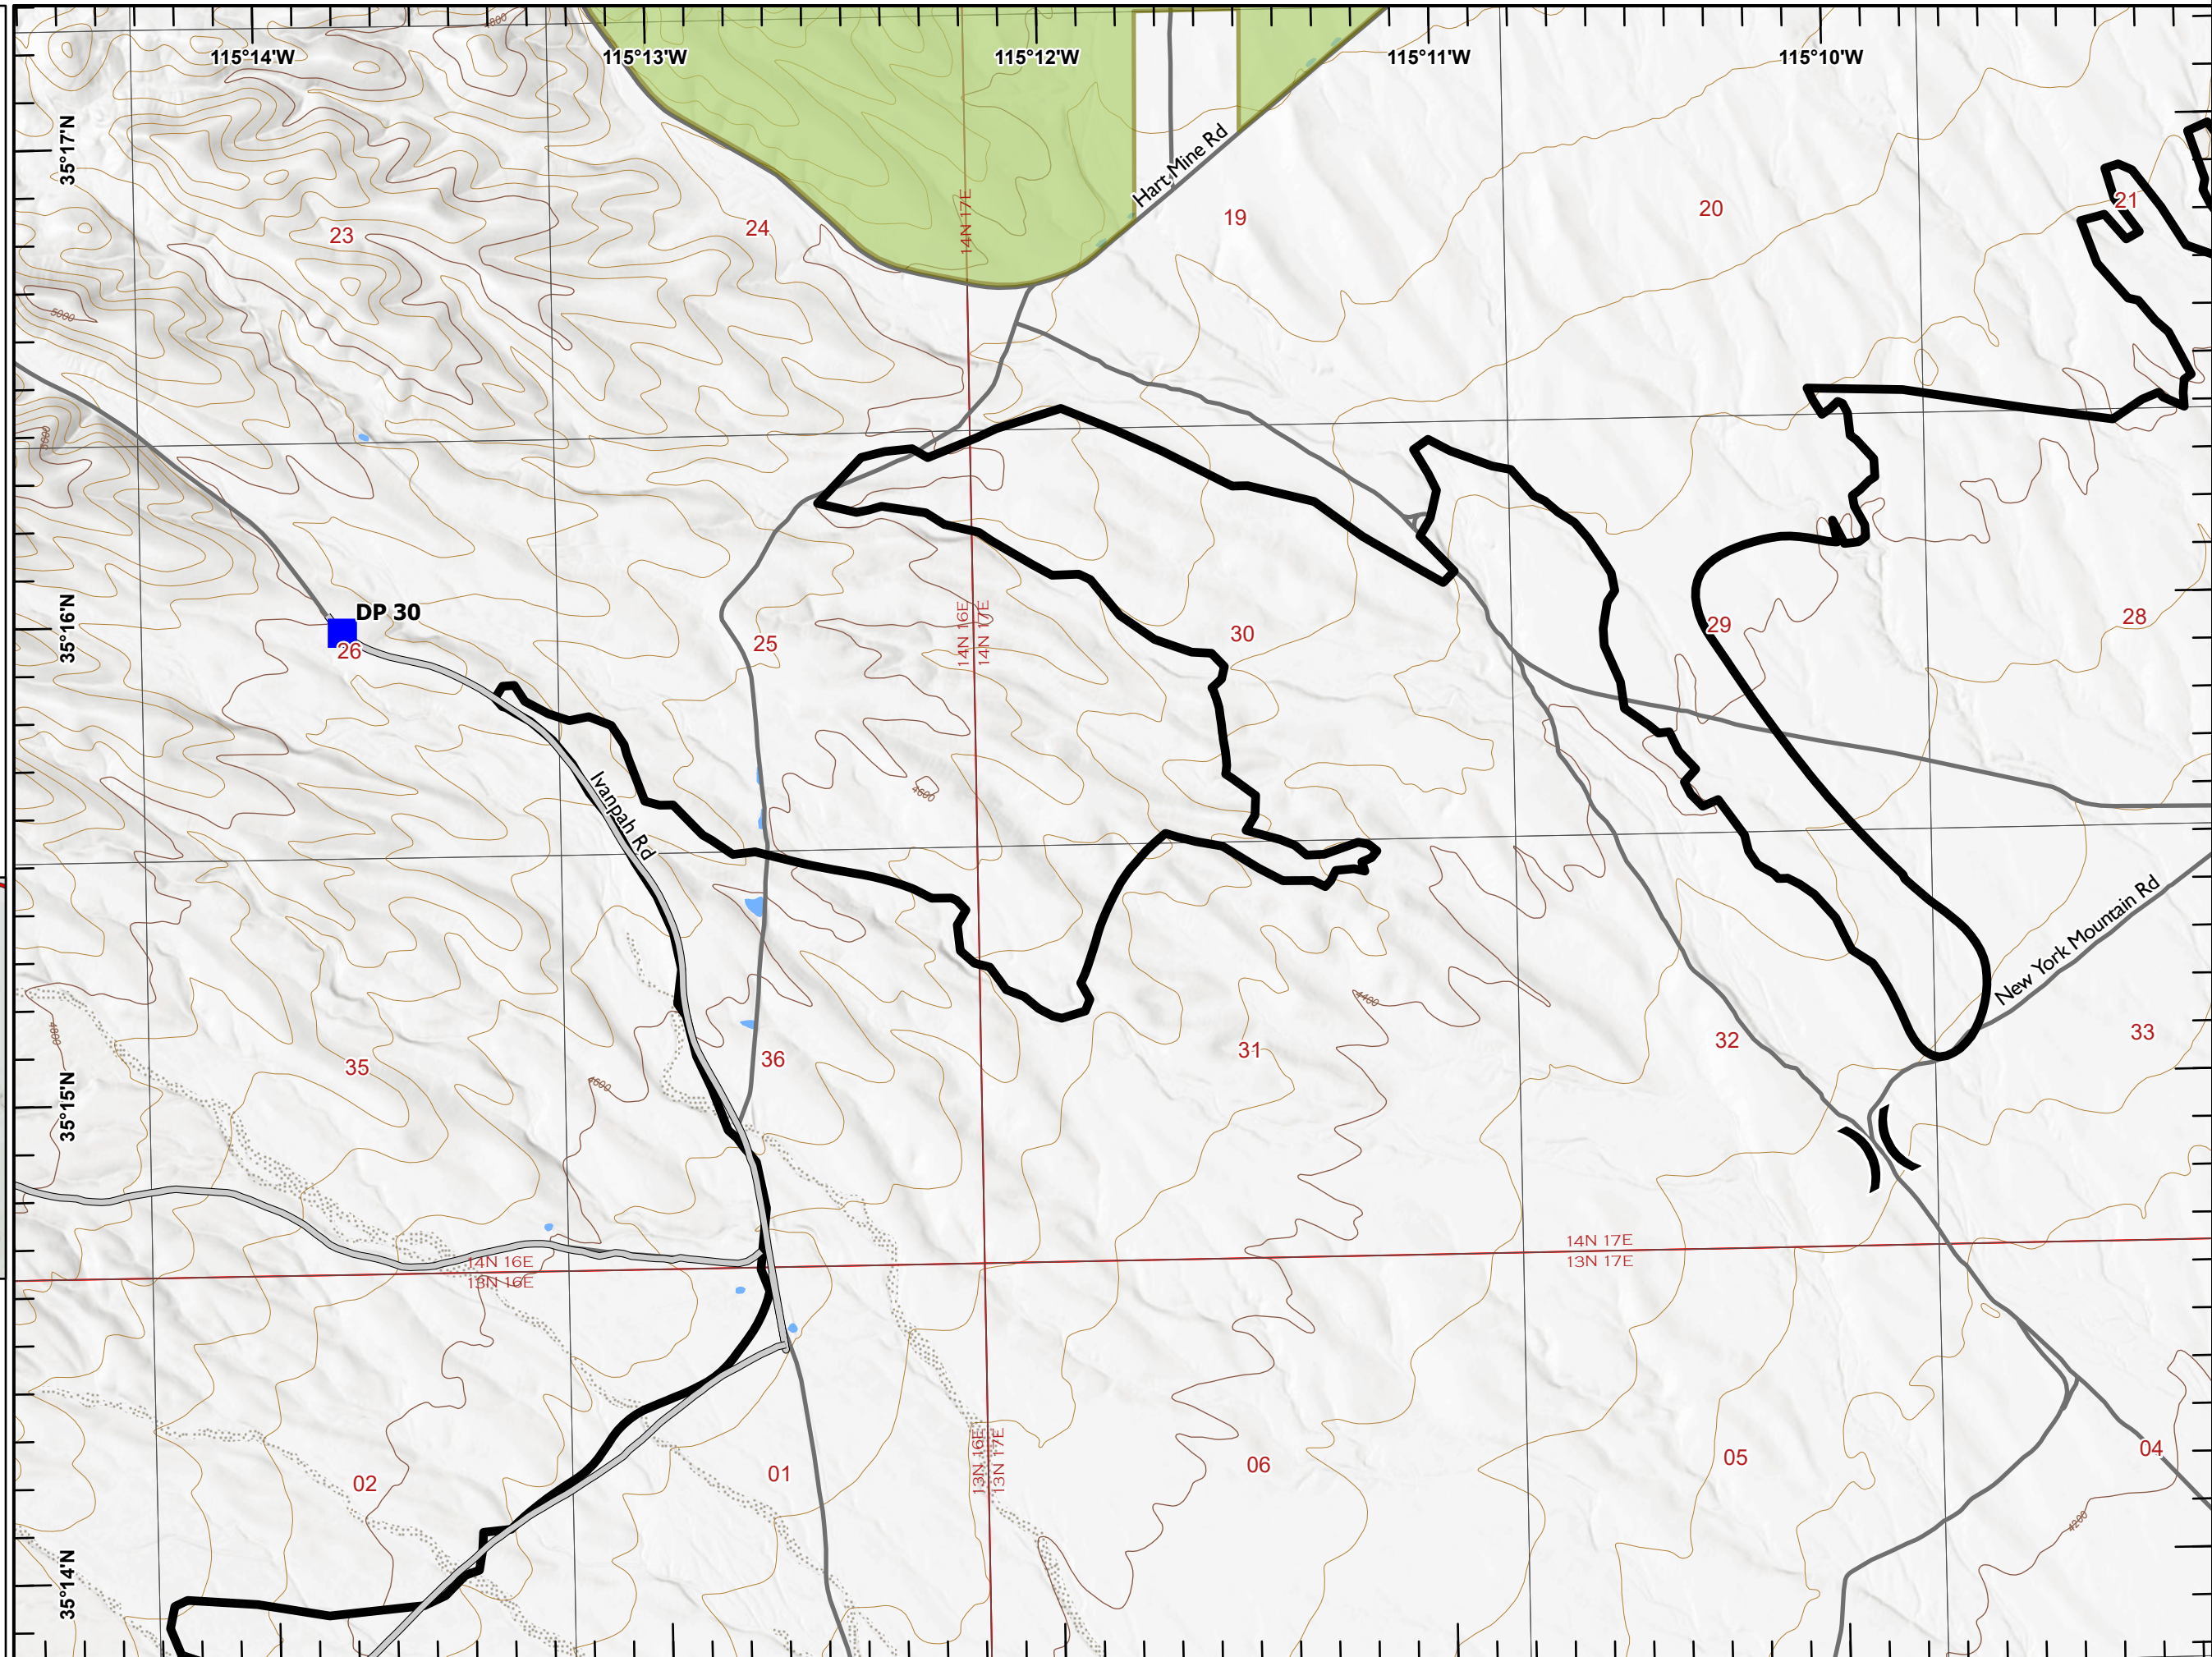

IAP YORK

CA-MNP-010701
August 5, 2023

-  Closure
-  Open Mine
-  State Boundary
-  Designated Wilderness

1:24,000

Last Updated
8/4/2023
21:53

IAP YORK

CA-MNP-010701
August 5, 2023

-  Closure
-  Landmark
-  Contained
-  State Boundry
-  Designated Wilderness

IAP YORK

CA-MNP-010701
August 5, 2023

- Division Break
- Drop Point
- Access or Improved Road
- Contained
- State Boundary
- Designated Wilderness

A QR code is located at the top left of this section. Below it are three logos: the California State logo, the National Park Service arrowhead logo, and the U.S. Department of the Interior logo. A scale bar shows 0, 1/4, and 1/2 miles. The scale is 1:24,000. A north arrow is at the bottom right. A small box contains the text: "Last Updated 8/4/2023 21:54".

-  Drop Point
-  Access or Improved Road
-  Contained
-  State Boundary

Miles

0 1/4 1/2

1:24,000

Last Updated
8/4/2023
21:54

IAP YORK

CA-MNP-010701
August 5, 2023

-  Access or Improved Road
-  Contained
-  State Boundary
-  Designated Wilderness

1:24,000

Last Updated
8/4/2023
21:54

IAP YORK

CA-MNP-010701
August 5, 2023

-  Open Mine
-  Contained
-  State Boundary
-  Designated Wilderness

Miles

0 1/4 1/2

1:24,000