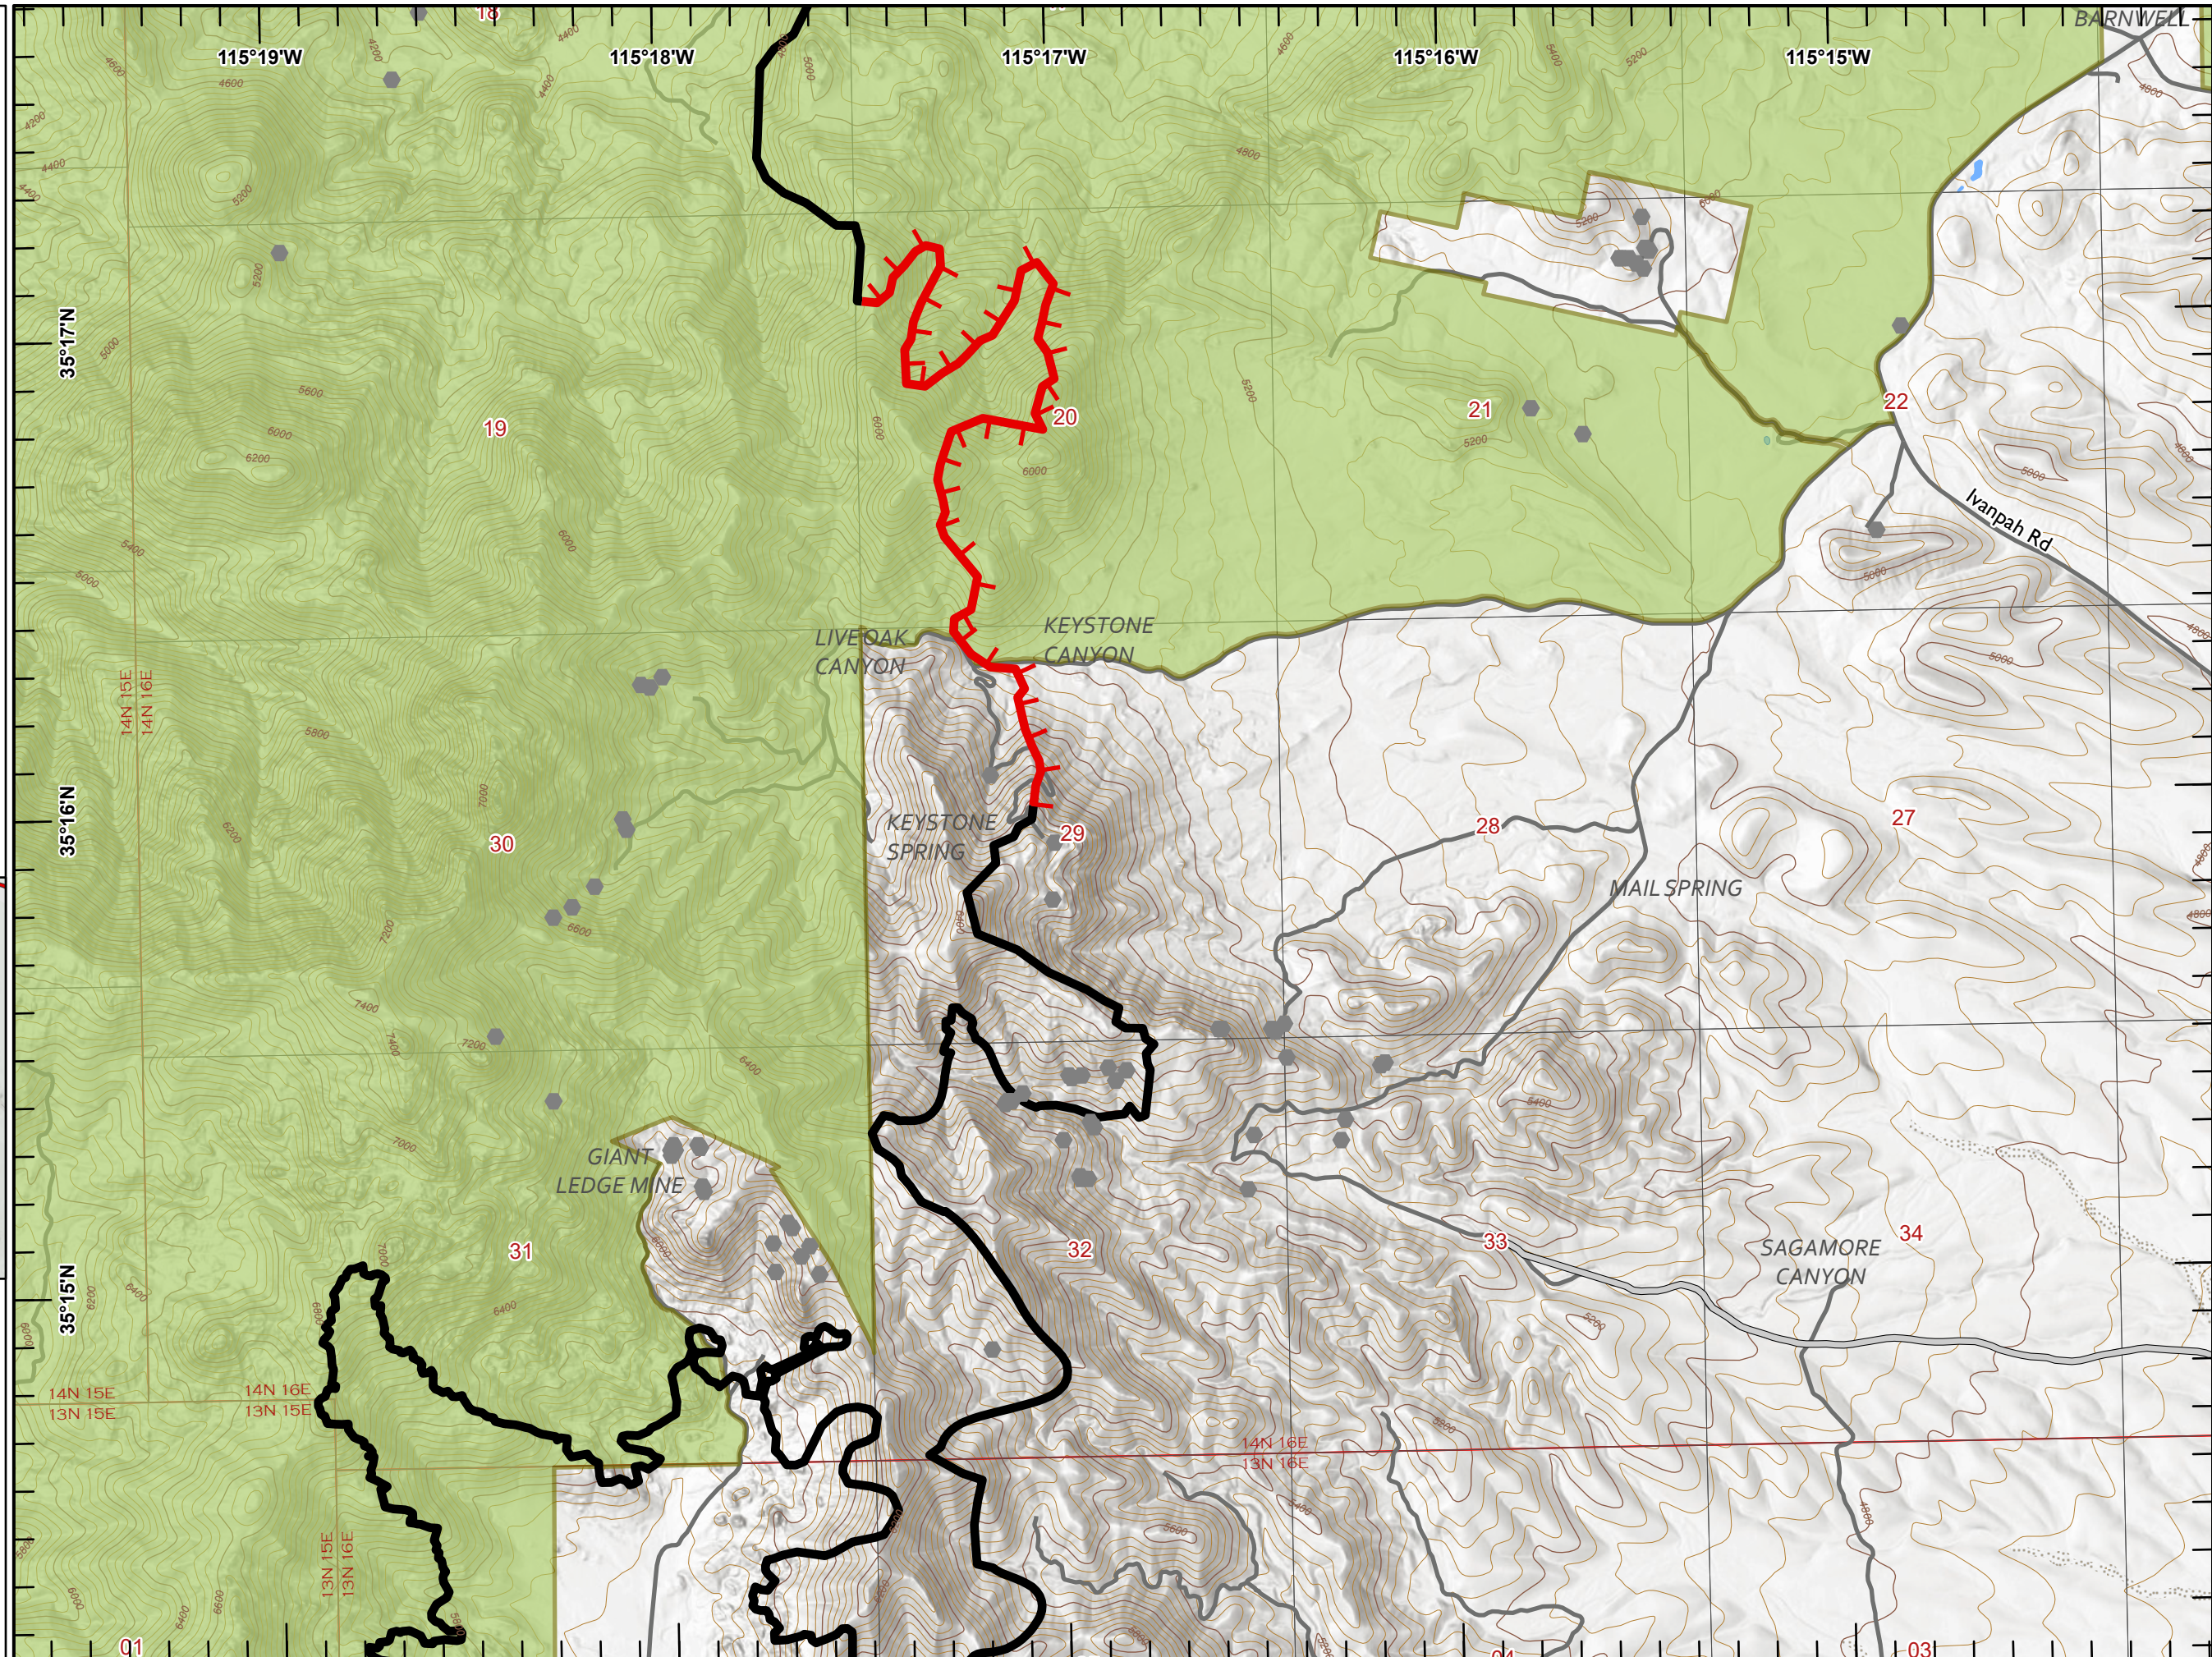

-  Drop Point
-  Access or Improved Road
-  Contained
-  State Boundary

Miles

0 1/4 1/2

1:24,000

Last Updated
8/4/2023
21:54

IAP YORK

CA-MNP-010701
August 5, 2023

-  Access or Improved Road
-  Contained
-  State Boundary
-  Designated Wilderness

Miles

0 1/4 1/2

1:24,000

Last Updated
8/4/2023
21:54

IAP YORK

CA-MNP-010701
August 5, 2023

- Open Mine
- Access or Improved Road
- Contained
- Uncontained
- State Boundry
- Designated Wilderness

Miles
0 1/4 1/2

1:24,000

Last Updated
8/4/2023
21:54

IAP YORK

CA-MNP-010701
August 5, 2023

-  Open Mine
-  Contained
-  State Boundary
-  Designated Wilderness

Miles

0 1/4 1/2

1:24,000

- Division Break
- Open Mine
- Contained
- State Boundary
- Designated Wilderness

0 1/4 1/2
Miles
1:24,000
Last Updated
8/4/2023
21:55

IAP YORK

CA-MNP-010701
August 5, 2023

-  Open Mine
-  Contained
-  State Boundary
-  Designated Wilderness