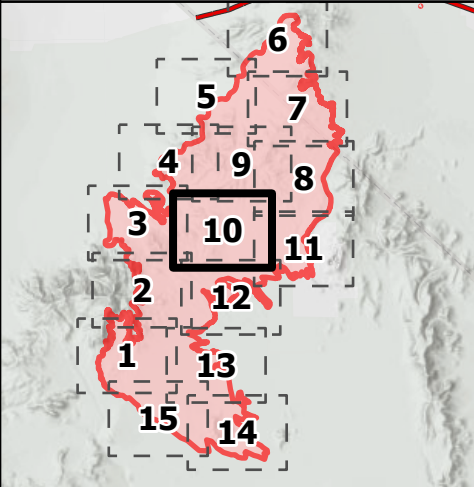

IAP YORK

CA-MNP-010701
August 5, 2023

-  Hot Spot - Spot Fire
-  Open Mine
-  Access or Improved Road
-  Contained
-  State Boundry
-  Designated Wilderness

Miles
0 1/4 1/2
1:24,000
Last Updated
8/4/2023
21:53

IAP YORK

CA-MNP-010701
August 5, 2023

-  Closure
-  Open Mine
-  State Boundary
-  Designated Wilderness

1:24,000

Last Updated
8/4/2023
21:53

IAP YORK

CA-MNP-010701
August 5, 2023

-  Closure
-  Landmark
-  Contained
-  State Boundry
-  Designated Wilderness

IAP YORK

CA-MNP-010701
August 5, 2023

- Division Break
- Drop Point
- Access or Improved Road
- Contained
- State Boundary
- Designated Wilderness

A QR code is located at the top left of this section. Below it are three logos: the California State logo, the National Park Service arrowhead logo, and the U.S. Department of the Interior logo. A scale bar shows 0, 1/4, and 1/2 miles. The scale is 1:24,000. A north arrow is at the bottom right. A small box contains the text: "Last Updated 8/4/2023 21:54".

IAP YORK

CA-MNP-010701
August 5, 2023

-  Contained
-  State Boundry
-  Designated Wilderness

Miles
0 1/4 1/2
1:24,000
Last Updated
8/4/2023
21:56