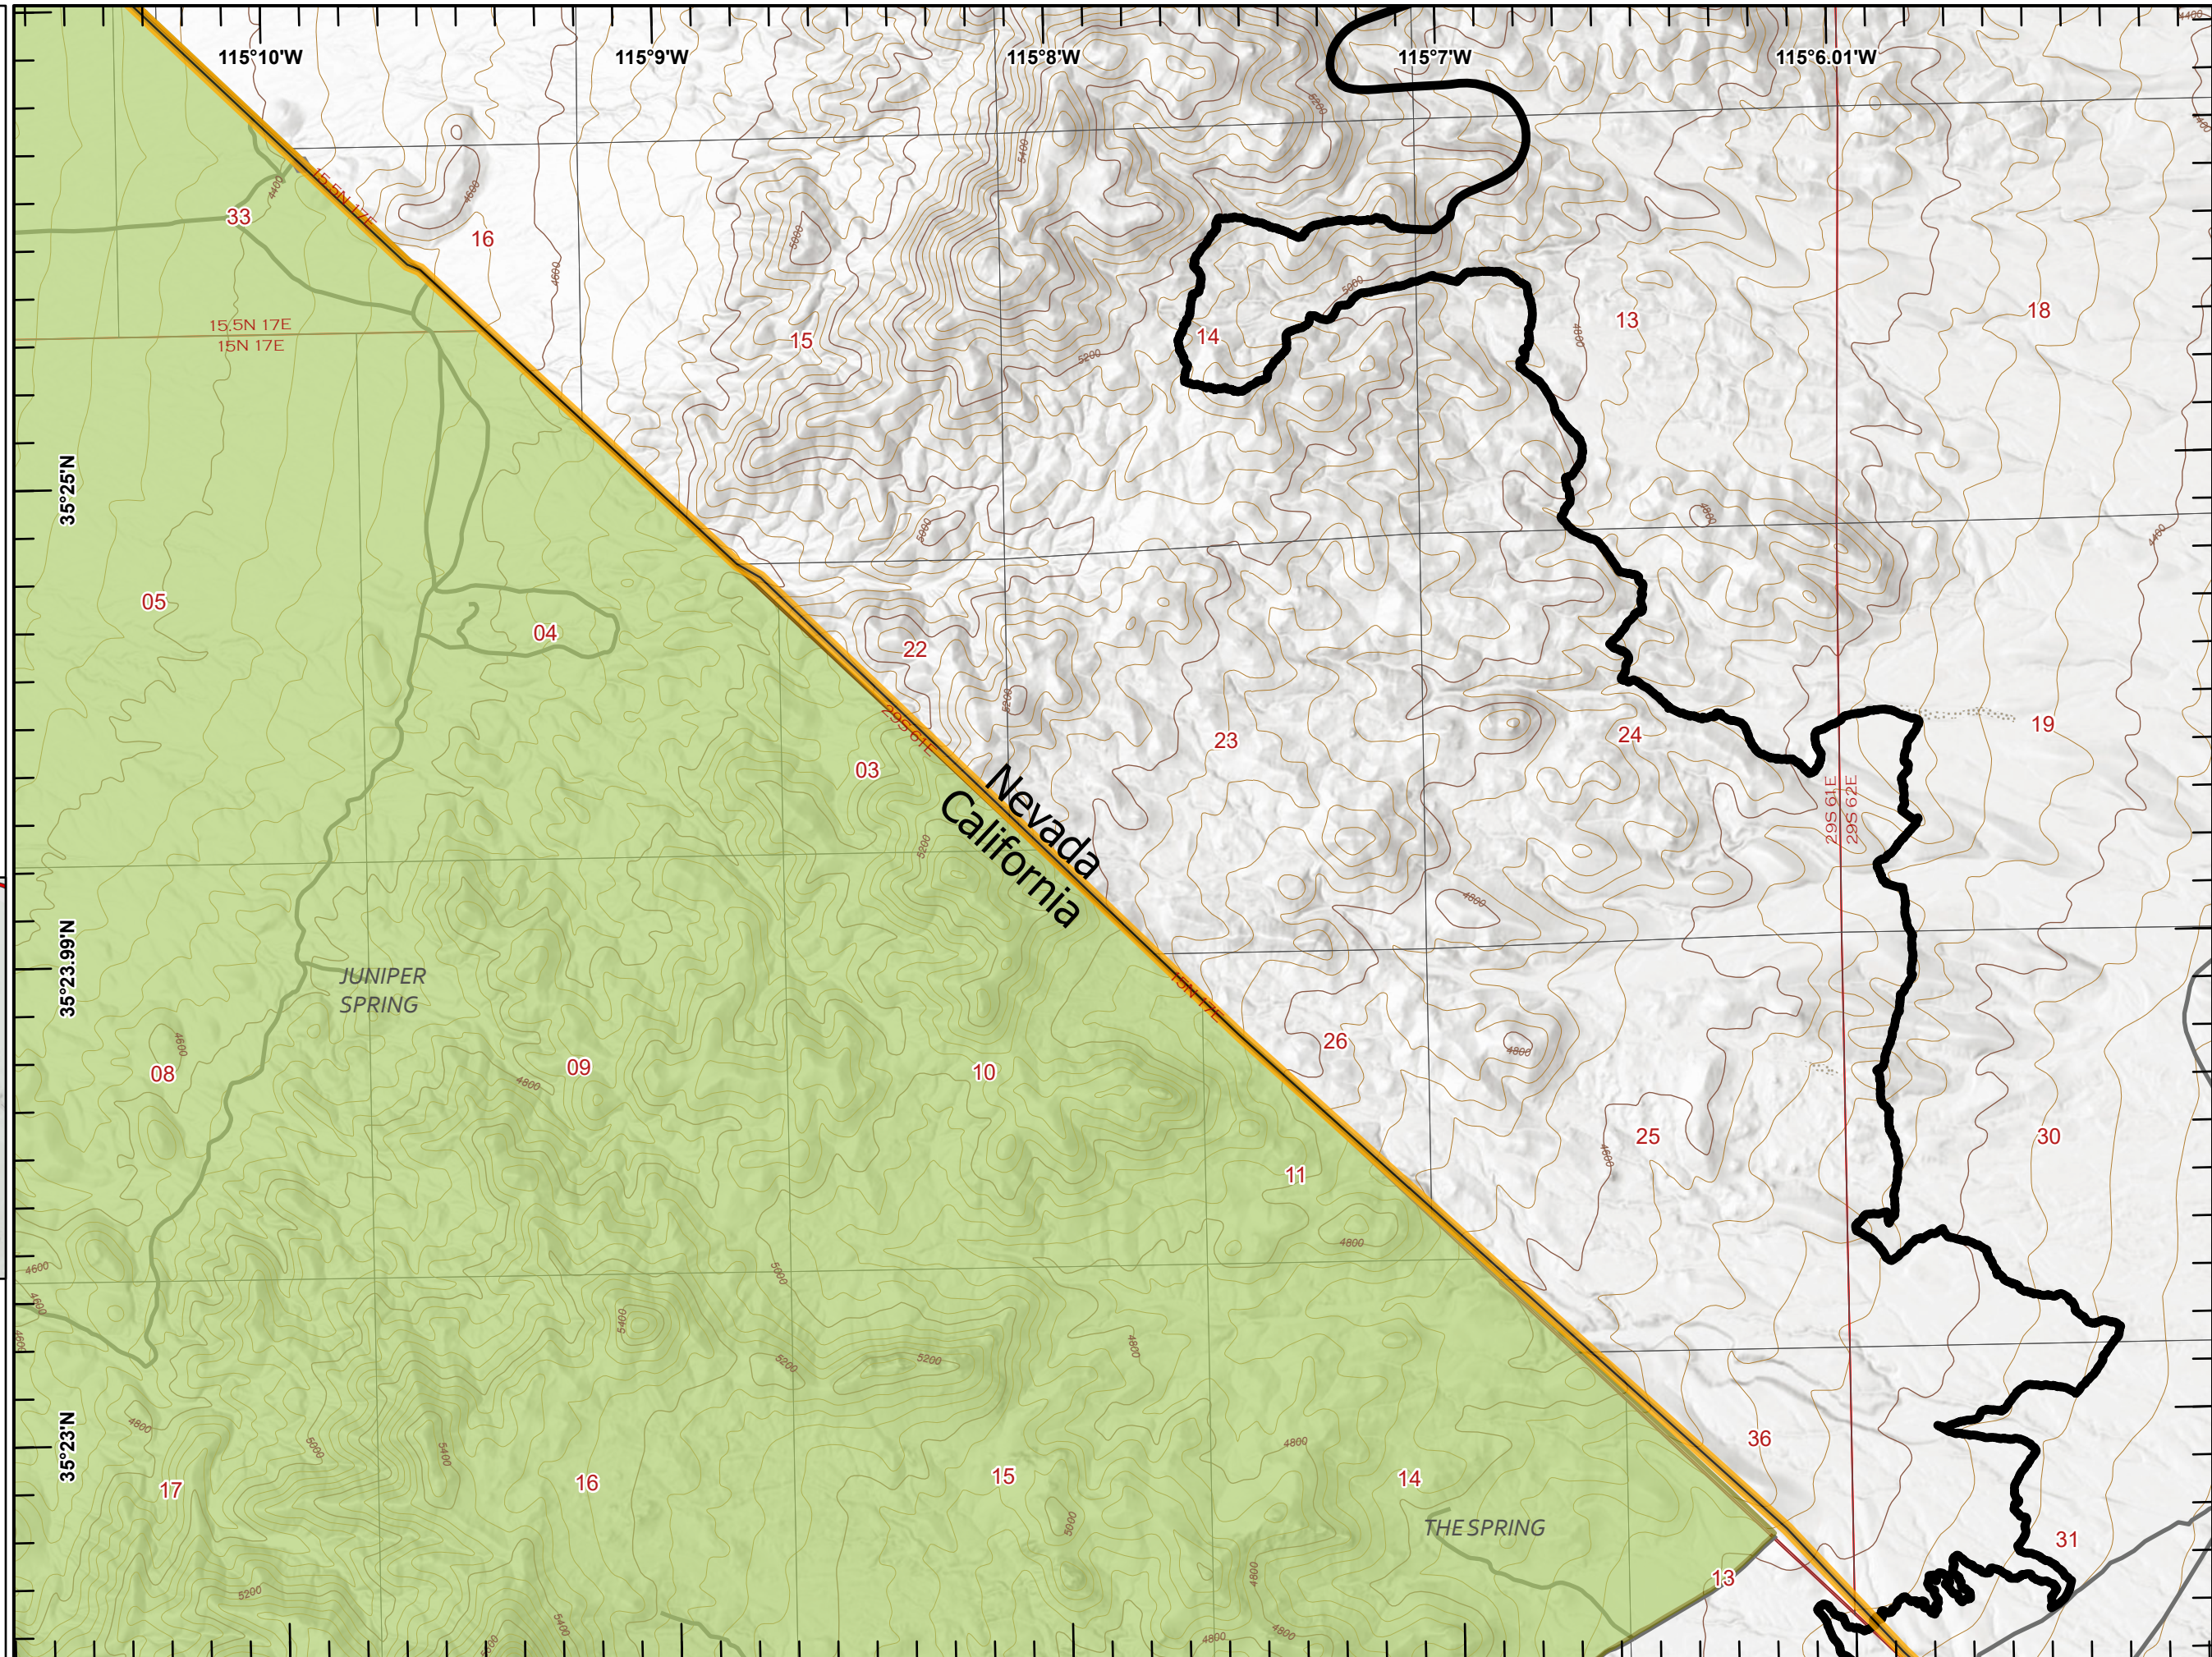

1:24,000

Last Updated
8/4/2023
21:54

IAP YORK

CA-MNP-010701
August 5, 2023

-  Open Mine
-  Contained
-  State Boundary
-  Designated Wilderness

Miles

0 1/4 1/2

1:24,000

- Division Break
- Open Mine
- Contained
- State Boundary
- Designated Wilderness

0 1/4 1/2
Miles
1:24,000
Last Updated
8/4/2023
21:55

IAP YORK

CA-MNP-010701
August 5, 2023

-  Open Mine
-  Contained
-  State Boundary
-  Designated Wilderness

Miles
0 1/4 1/2

1:24,000

Last Updated
8/4/2023
21:55

IAP YORK

CA-MNP-010701
August 5, 2023

-  Closure
-  Contained
-  State Boundary
-  Designated Wilderness

Miles
0 1/4 1/2
1:24,000
Last Updated
8/4/2023
21:55