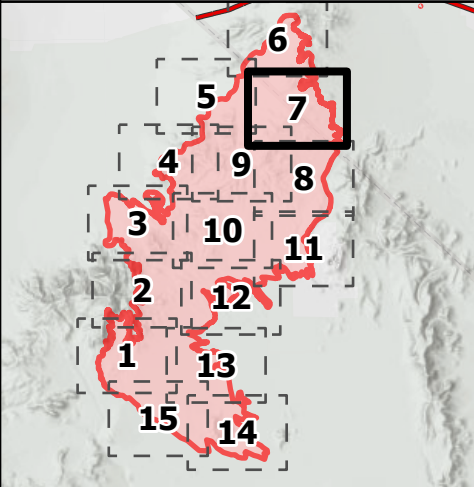

- Division Break
- Open Mine
- Contained
- State Boundary
- Designated Wilderness

0 1/4 1/2
Miles
1:24,000
Last Updated
8/4/2023
21:55

IAP YORK

CA-MNP-010701
August 5, 2023

-  Open Mine
-  Contained
-  State Boundary
-  Designated Wilderness

Miles
0 1/4 1/2

1:24,000

Last Updated
8/4/2023
21:55

IAP YORK

CA-MNP-010701
August 5, 2023

-  Closure
-  Contained
-  State Boundary
-  Designated Wilderness

Miles
0 1/4 1/2
1:24,000
Last Updated
8/4/2023
21:55