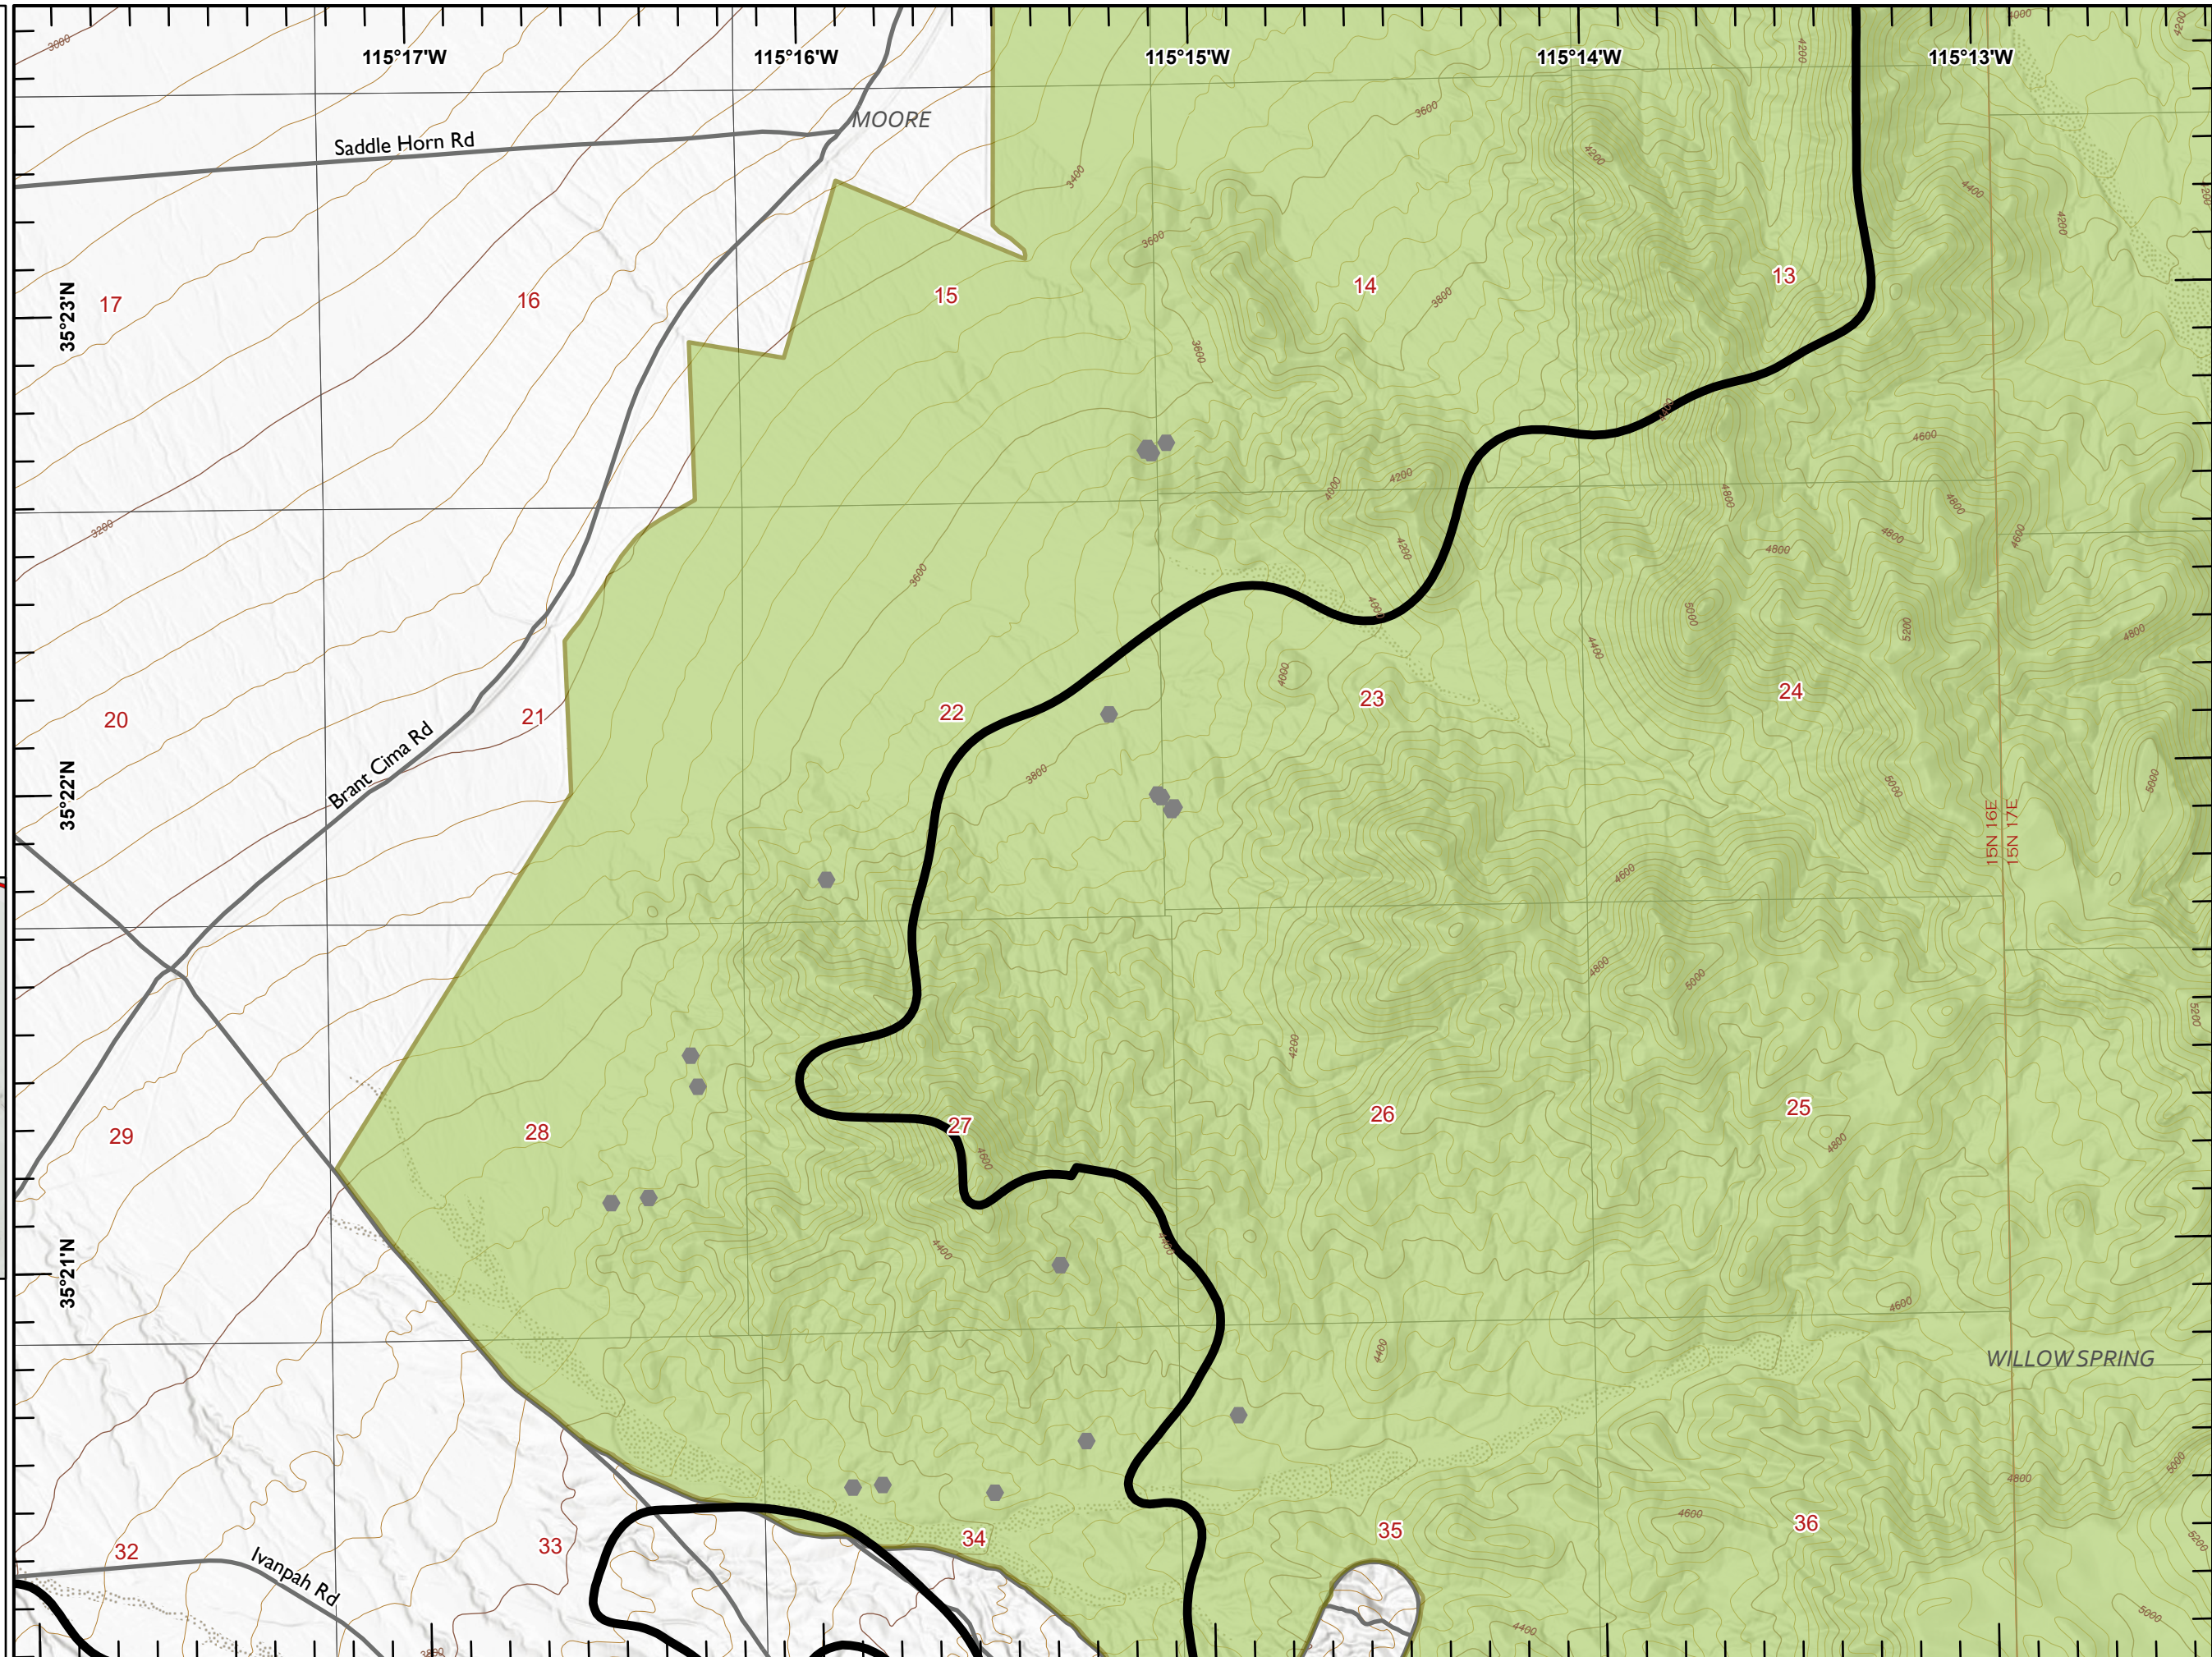

-  Drop Point
-  Access or Improved Road
-  Contained
-  State Boundary

Miles

0 1/4 1/2

1:24,000

Last Updated
8/4/2023
21:54

IAP YORK

CA-MNP-010701
August 5, 2023

-  Access or Improved Road
-  Contained
-  State Boundary
-  Designated Wilderness

1:24,000

Last Updated
8/4/2023
21:54

IAP YORK

CA-MNP-010701
August 5, 2023

-  Open Mine
-  Contained
-  State Boundary
-  Designated Wilderness

Miles

0 1/4 1/2

1:24,000

Last Updated
8/4/2023
21:55

IAP YORK

CA-MNP-010701
August 5, 2023

-  Contained
-  State Boundry
-  Designated Wilderness

Miles
0 1/4 1/2
1:24,000
Last Updated
8/4/2023
21:55

IAP YORK

CA-MNP-010701
August 5, 2023

- Division Break
- Open Mine
- Contained
- State Boundary
- Designated Wilderness

0 1/4 1/2
Miles
1:24,000
Last Updated
8/4/2023
21:55

IAP YORK

CA-MNP-010701
August 5, 2023

-  Open Mine
-  Contained
-  State Boundary
-  Designated Wilderness