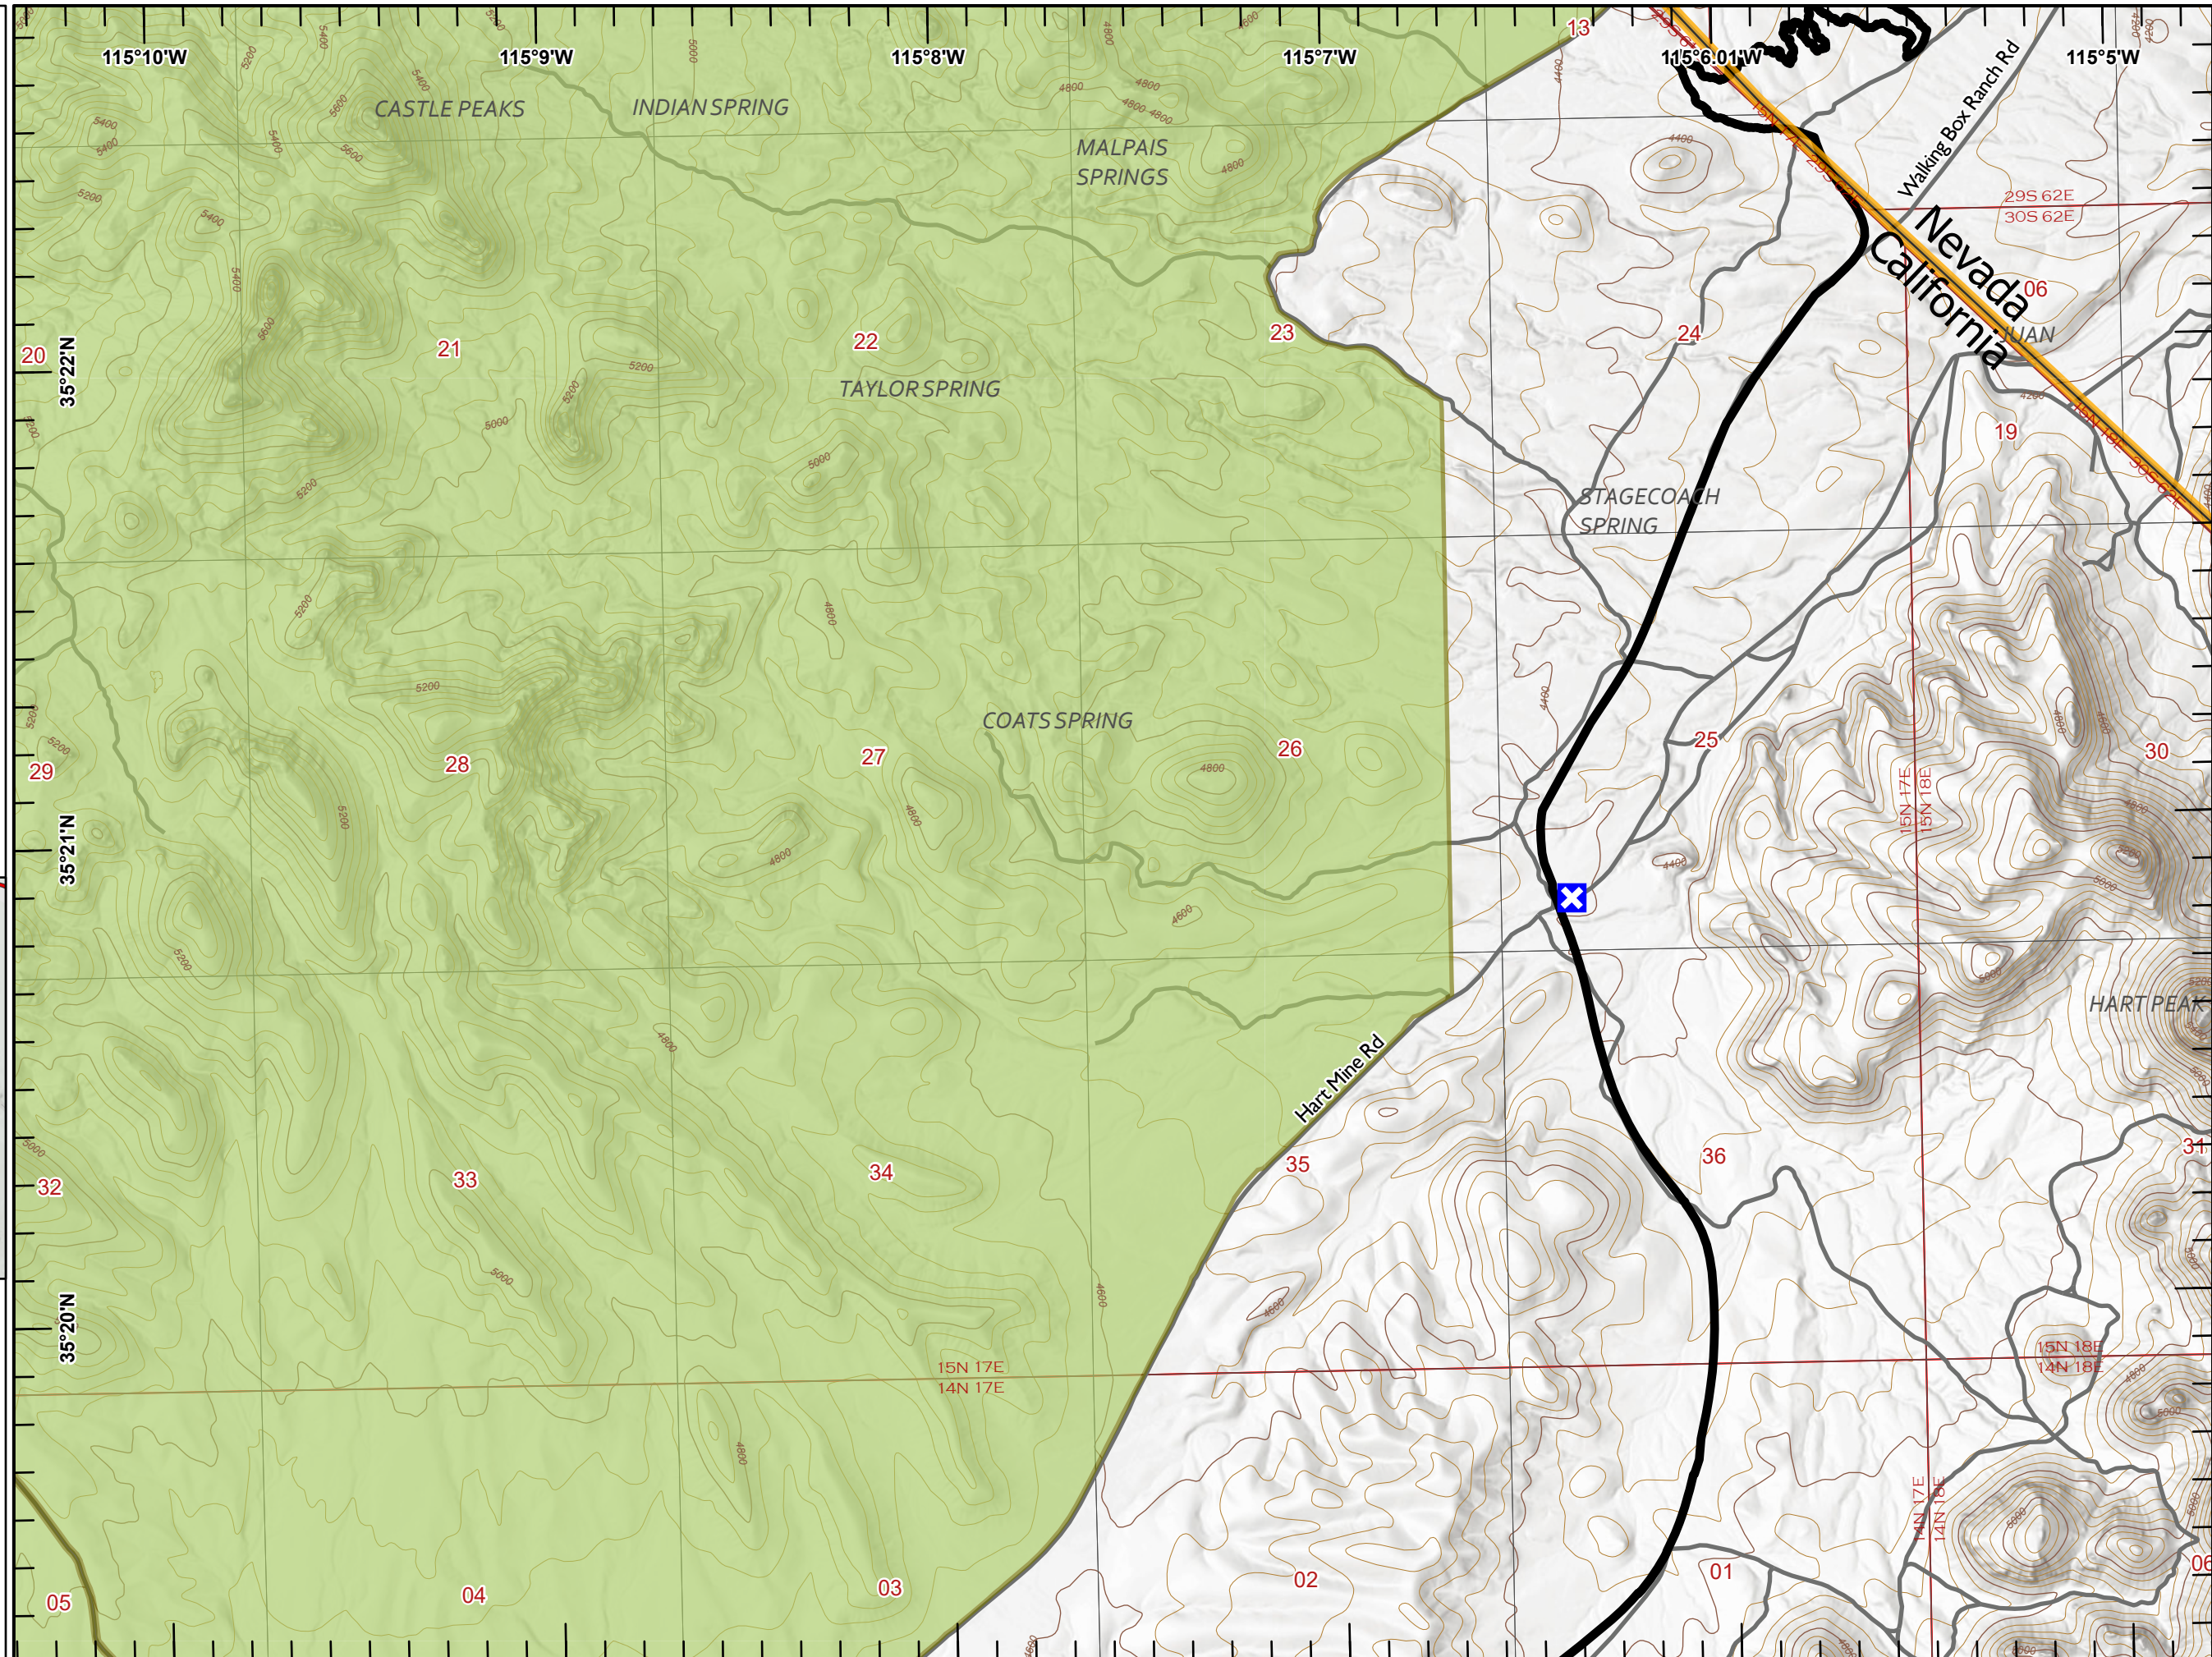

1:24,000

Last Updated
8/4/2023
21:54

IAP YORK

CA-MNP-010701
August 5, 2023

-  Open Mine
-  Contained
-  State Boundary
-  Designated Wilderness

Miles

0 1/4 1/2

1:24,000

- Division Break
- Open Mine
- Contained
- State Boundary
- Designated Wilderness

0 1/4 1/2
Miles
1:24,000
Last Updated
8/4/2023
21:55

IAP YORK

CA-MNP-010701
August 5, 2023

-  Open Mine
-  Contained
-  State Boundary
-  Designated Wilderness

Miles
0 1/4 1/2

1:24,000

Last Updated
8/4/2023
21:55

IAP YORK

CA-MNP-010701
August 5, 2023

-  Closure
-  Contained
-  State Boundary
-  Designated Wilderness

Miles
0 1/4 1/2
1:24,000
Last Updated
8/4/2023
21:55

IAP YORK

CA-MNP-010701
August 5, 2023

-  Contained
-  State Boundry
-  Designated Wilderness

Miles
0 1/4 1/2
1:24,000
Last Updated
8/4/2023
21:56