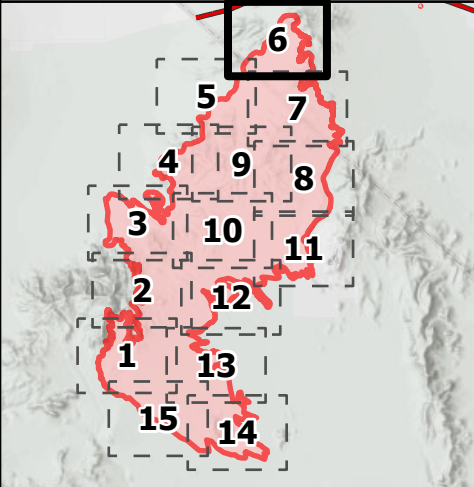

1:24,000

Last Updated
8/4/2023
21:54

IAP YORK

CA-MNP-010701
August 5, 2023

-  Open Mine
-  Contained
-  State Boundary
-  Designated Wilderness

Miles

0 1/4 1/2

1:24,000

Last Updated
8/4/2023
21:55

IAP YORK

CA-MNP-010701
August 5, 2023

-  Contained
-  State Boundry
-  Designated Wilderness

Miles
0 1/4 1/2
1:24,000
Last Updated
8/4/2023
21:55

IAP YORK

CA-MNP-010701
August 5, 2023

- Division Break
- Open Mine
- Contained
- State Boundary
- Designated Wilderness

0 1/4 1/2
Miles
1:24,000
Last Updated
8/4/2023
21:55

IAP YORK

CA-MNP-010701
August 5, 2023

-  Open Mine
-  Contained
-  State Boundary
-  Designated Wilderness