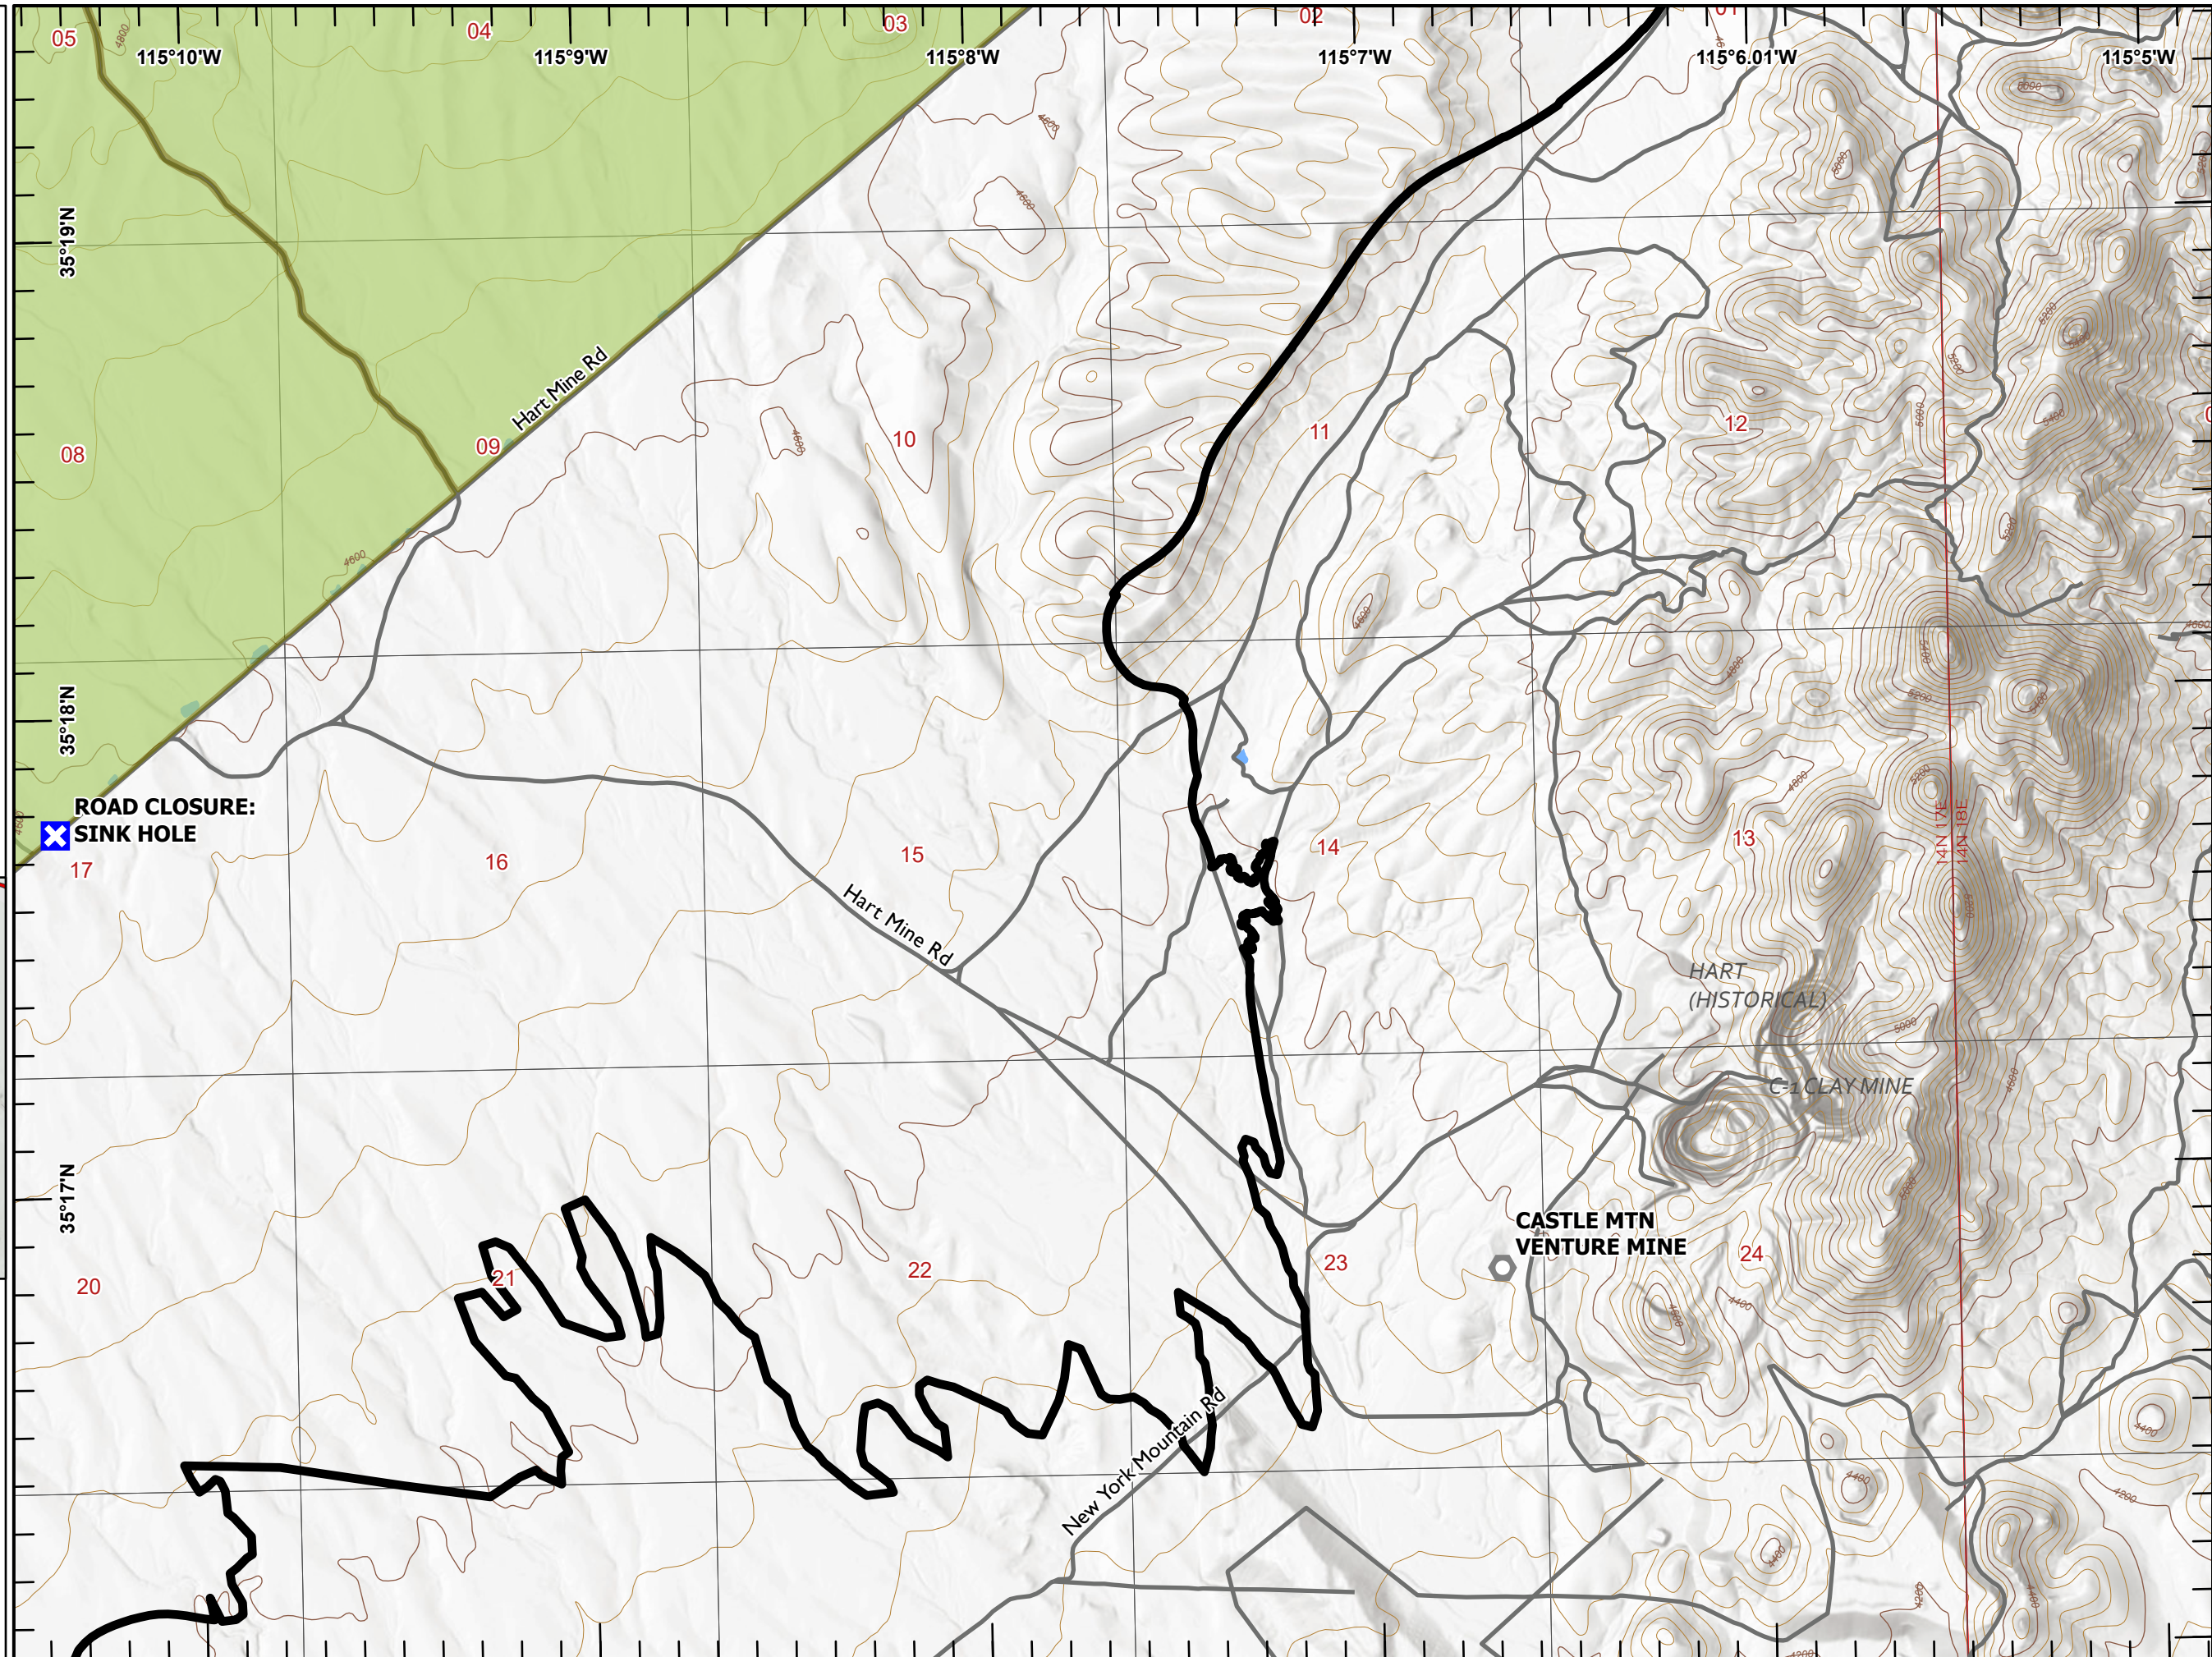

IAP YORK

CA-MNP-010701
August 5, 2023

-  Hot Spot - Spot Fire
-  Open Mine
-  Access or Improved Road
-  Contained
-  State Boundry
-  Designated Wilderness

Miles
0 1/4 1/2
1:24,000
Last Updated
8/4/2023
21:53

IAP YORK

CA-MNP-010701
August 5, 2023

-  Closure
-  Open Mine
-  State Boundary
-  Designated Wilderness

1:24,000

Last Updated
8/4/2023
21:53

IAP YORK

CA-MNP-010701
August 5, 2023

-  Closure
-  Landmark
-  Contained
-  State Boundry
-  Designated Wilderness

IAP YORK

CA-MNP-010701
August 5, 2023

- Division Break
- Drop Point
- Access or Improved Road
- Contained
- State Boundary
- Designated Wilderness

A QR code is located at the top left of this section. Below it are three logos: the California State logo, the National Park Service arrowhead logo, and the U.S. Department of the Interior logo. A scale bar shows 0, 1/4, and 1/2 miles. The scale is 1:24,000. A north arrow is at the bottom right. A small box contains the text: "Last Updated 8/4/2023 21:54".

1:24,000

Last Updated
8/4/2023
21:54

IAP YORK

CA-MNP-010701
August 5, 2023

-  Open Mine
-  Contained
-  State Boundary
-  Designated Wilderness

Miles

0 1/4 1/2

1:24,000