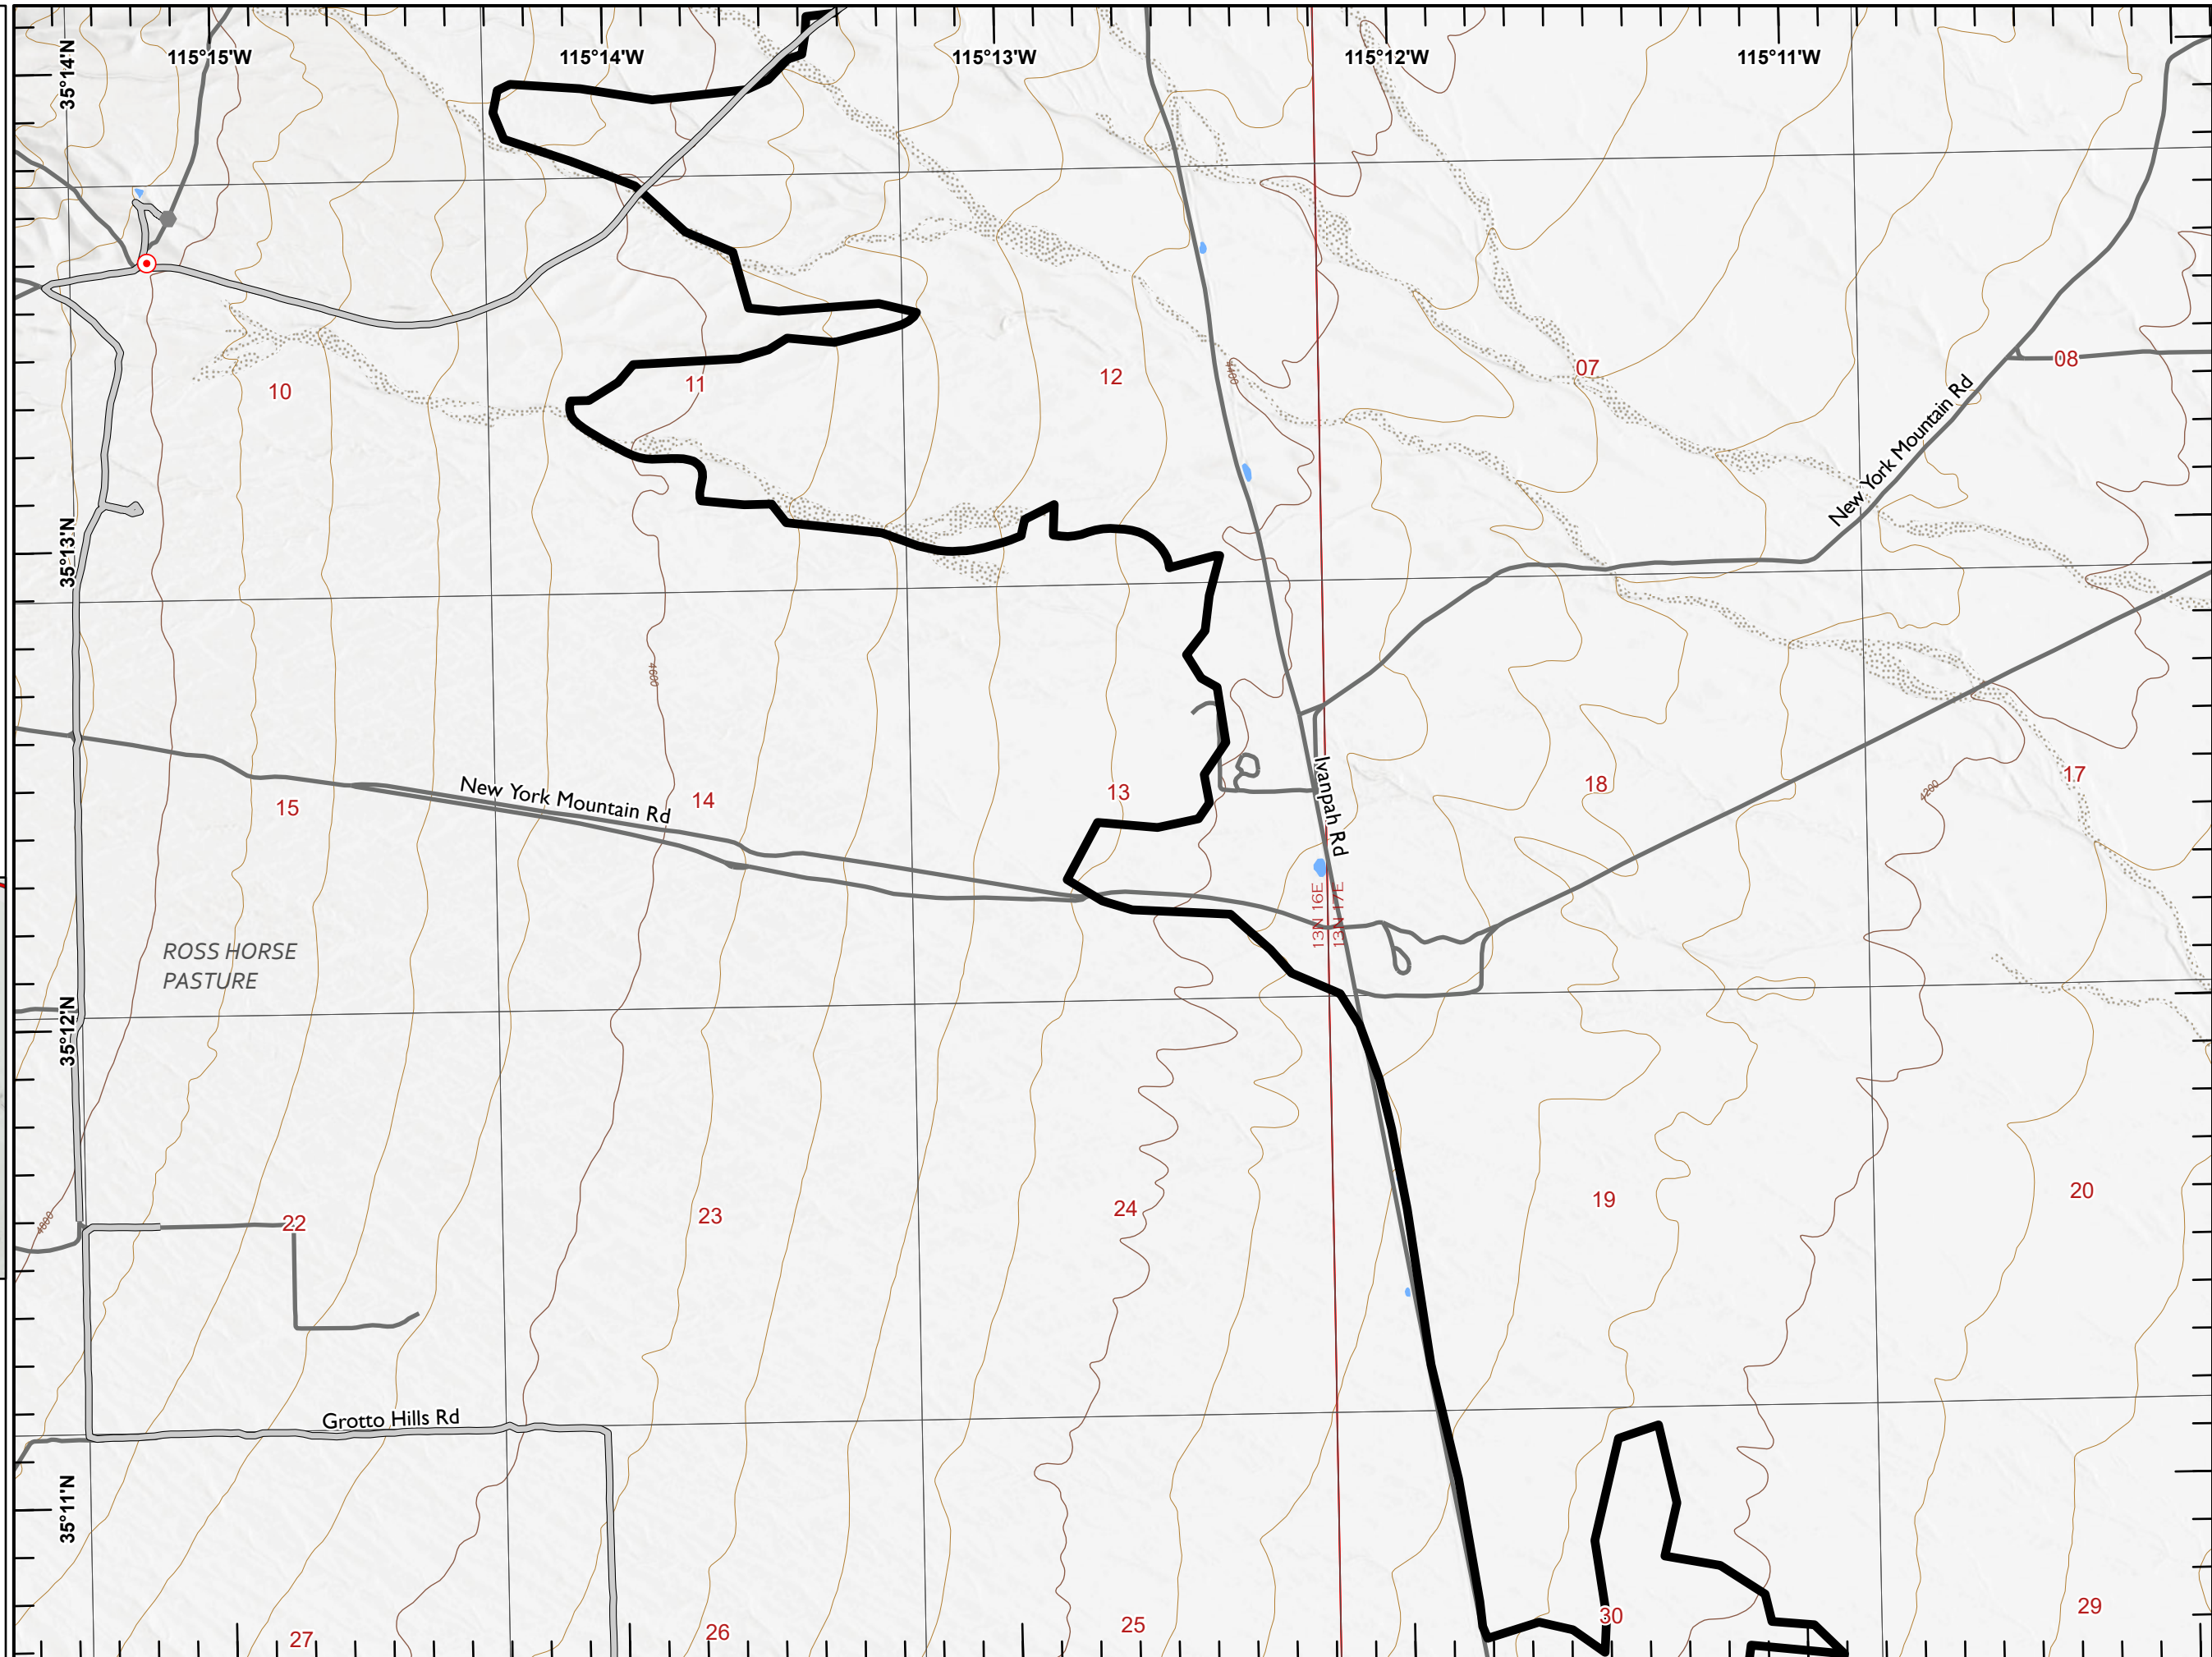

Miles
0 1/4 1/2

1:24,000

Last Updated
8/4/2023
21:54