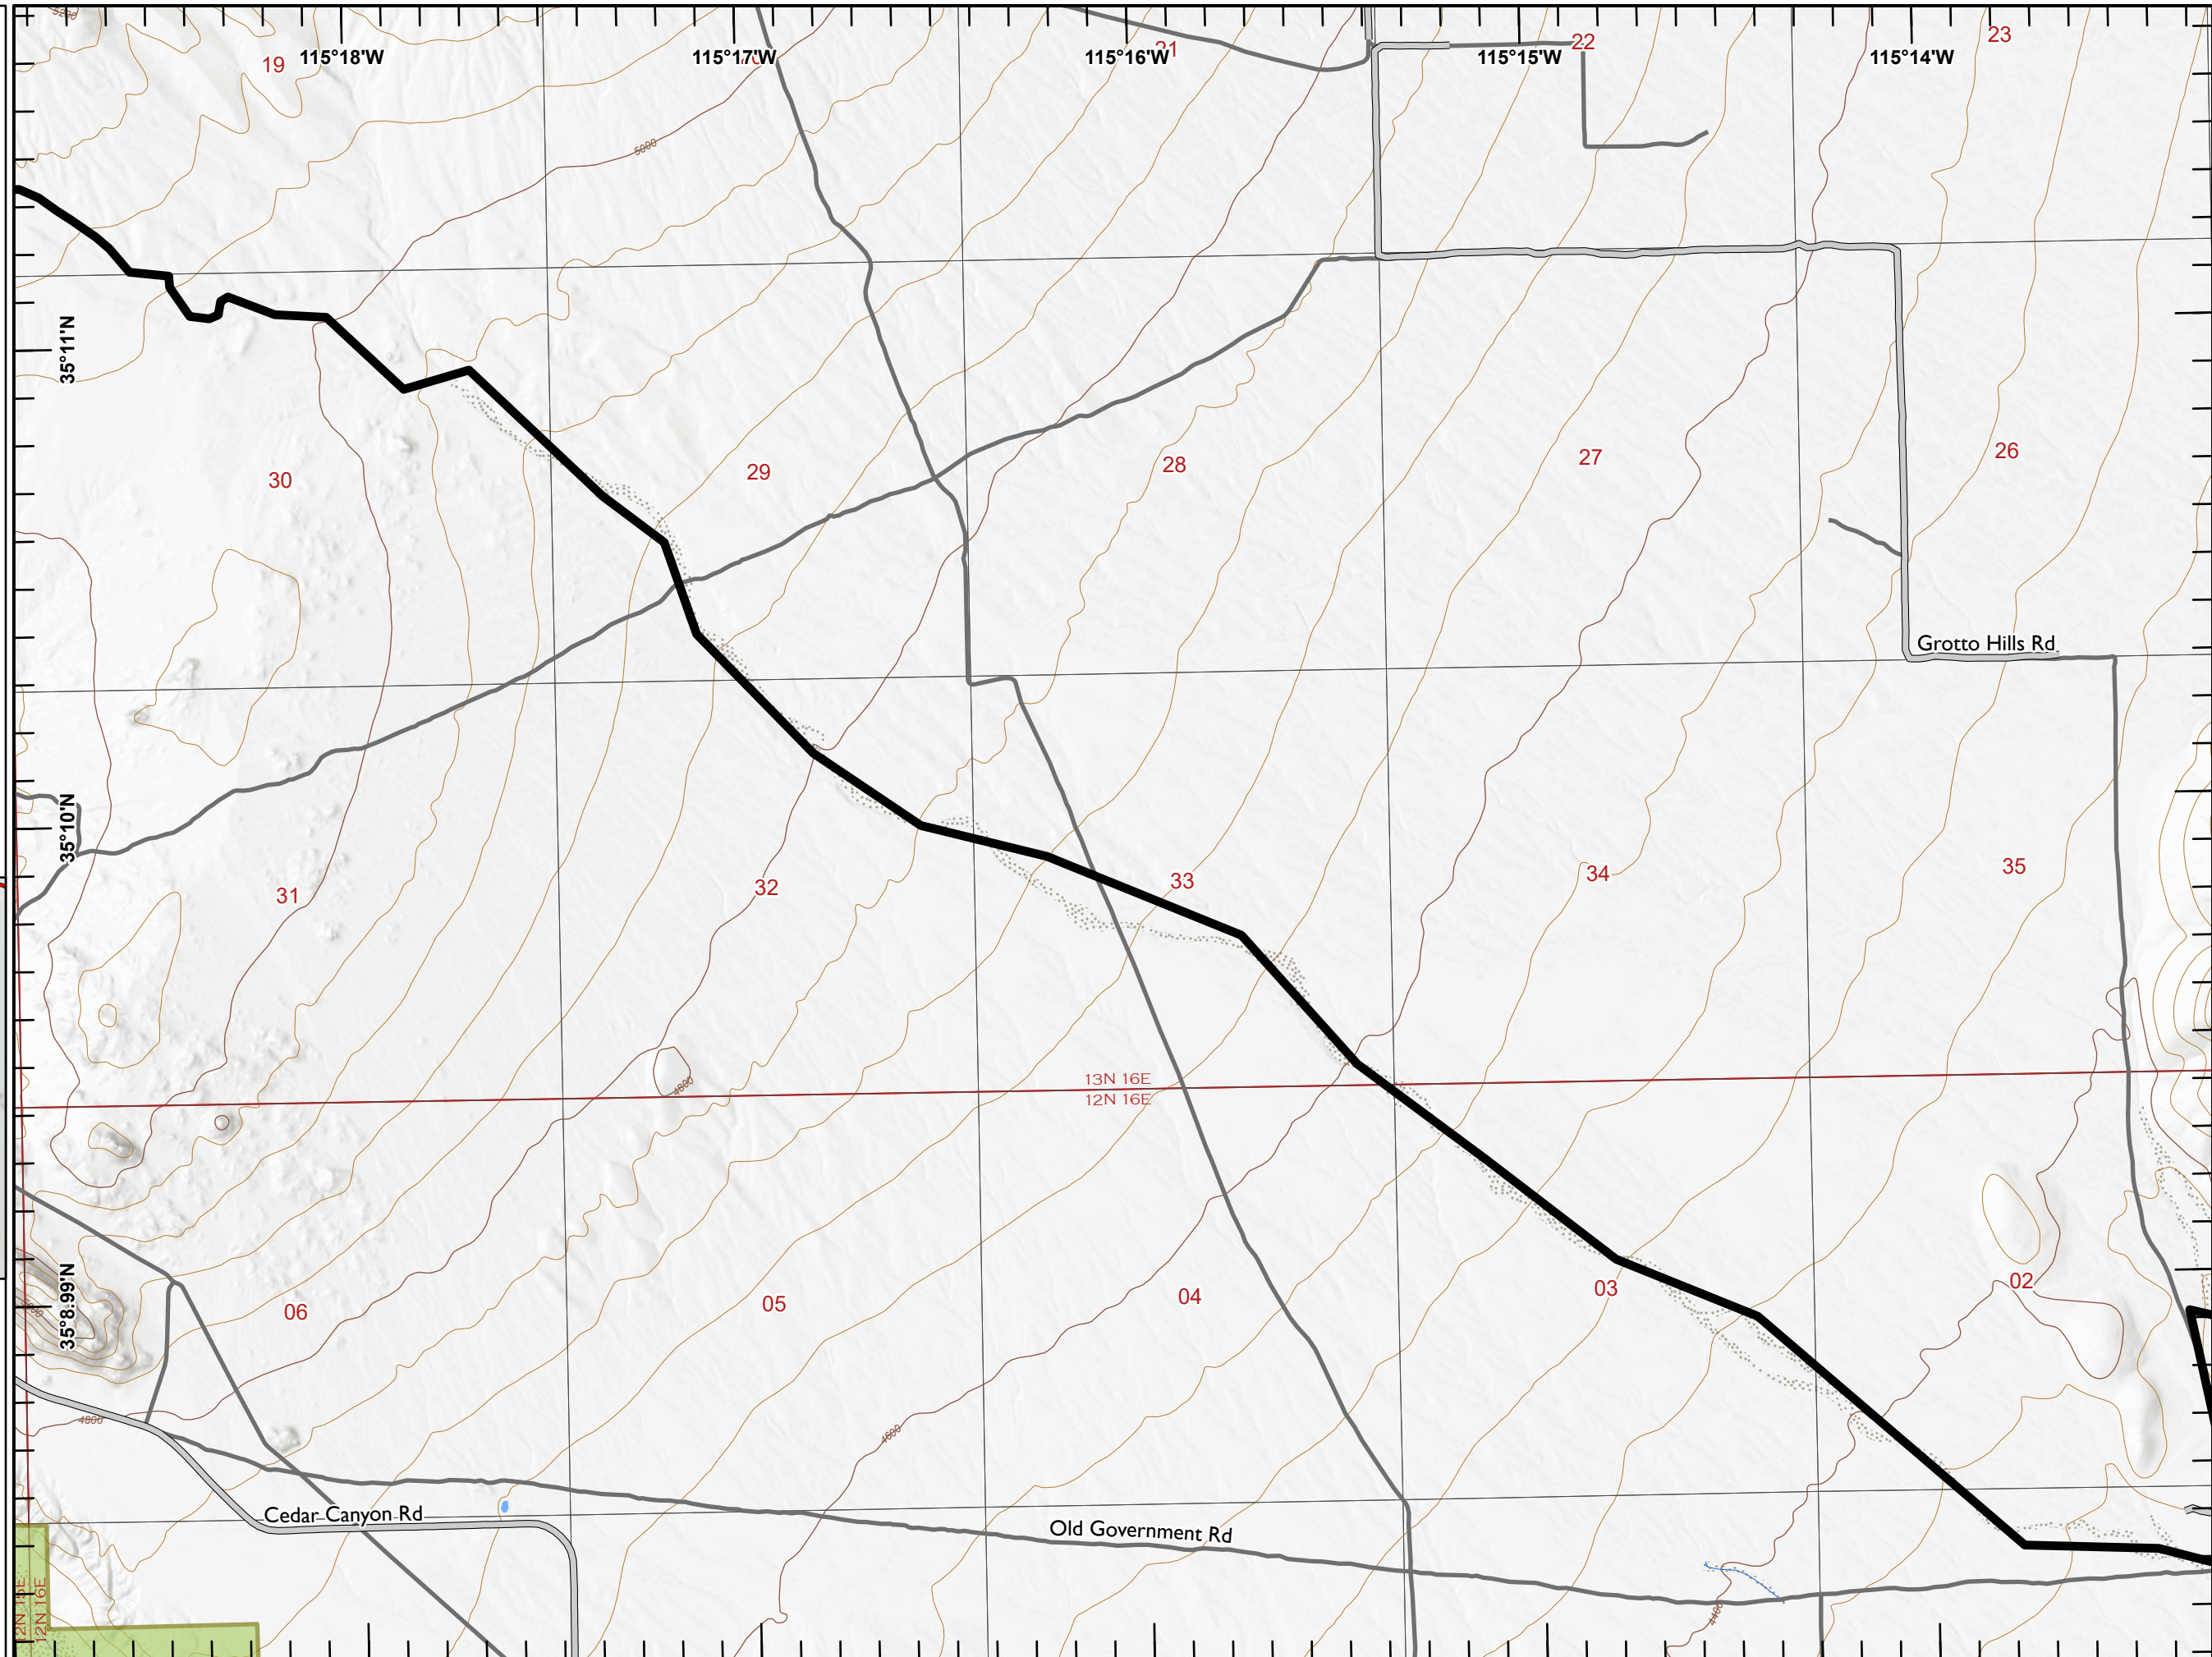

-  Drop Point
-  Access or Improved Road
-  Contained
-  State Boundary

Miles

0 1/4 1/2

1:24,000

Last Updated
8/4/2023
21:54

IAP YORK

CA-MNP-010701
August 5, 2023

-  Access or Improved Road
-  Contained
-  State Boundary
-  Designated Wilderness

Miles

0 1/4 1/2

1:24,000

Last Updated
8/4/2023
21:54

IAP YORK

CA-MNP-010701
August 5, 2023

- Open Mine
- Access or Improved Road
- Contained
- Uncontained
- State Boundry
- Designated Wilderness

Miles
0 1/4 1/2

1:24,000

Last Updated
8/4/2023
21:54

IAP YORK

CA-MNP-010701
August 5, 2023

-  Open Mine
-  Contained
-  State Boundary
-  Designated Wilderness

Miles

0 1/4 1/2

1:24,000