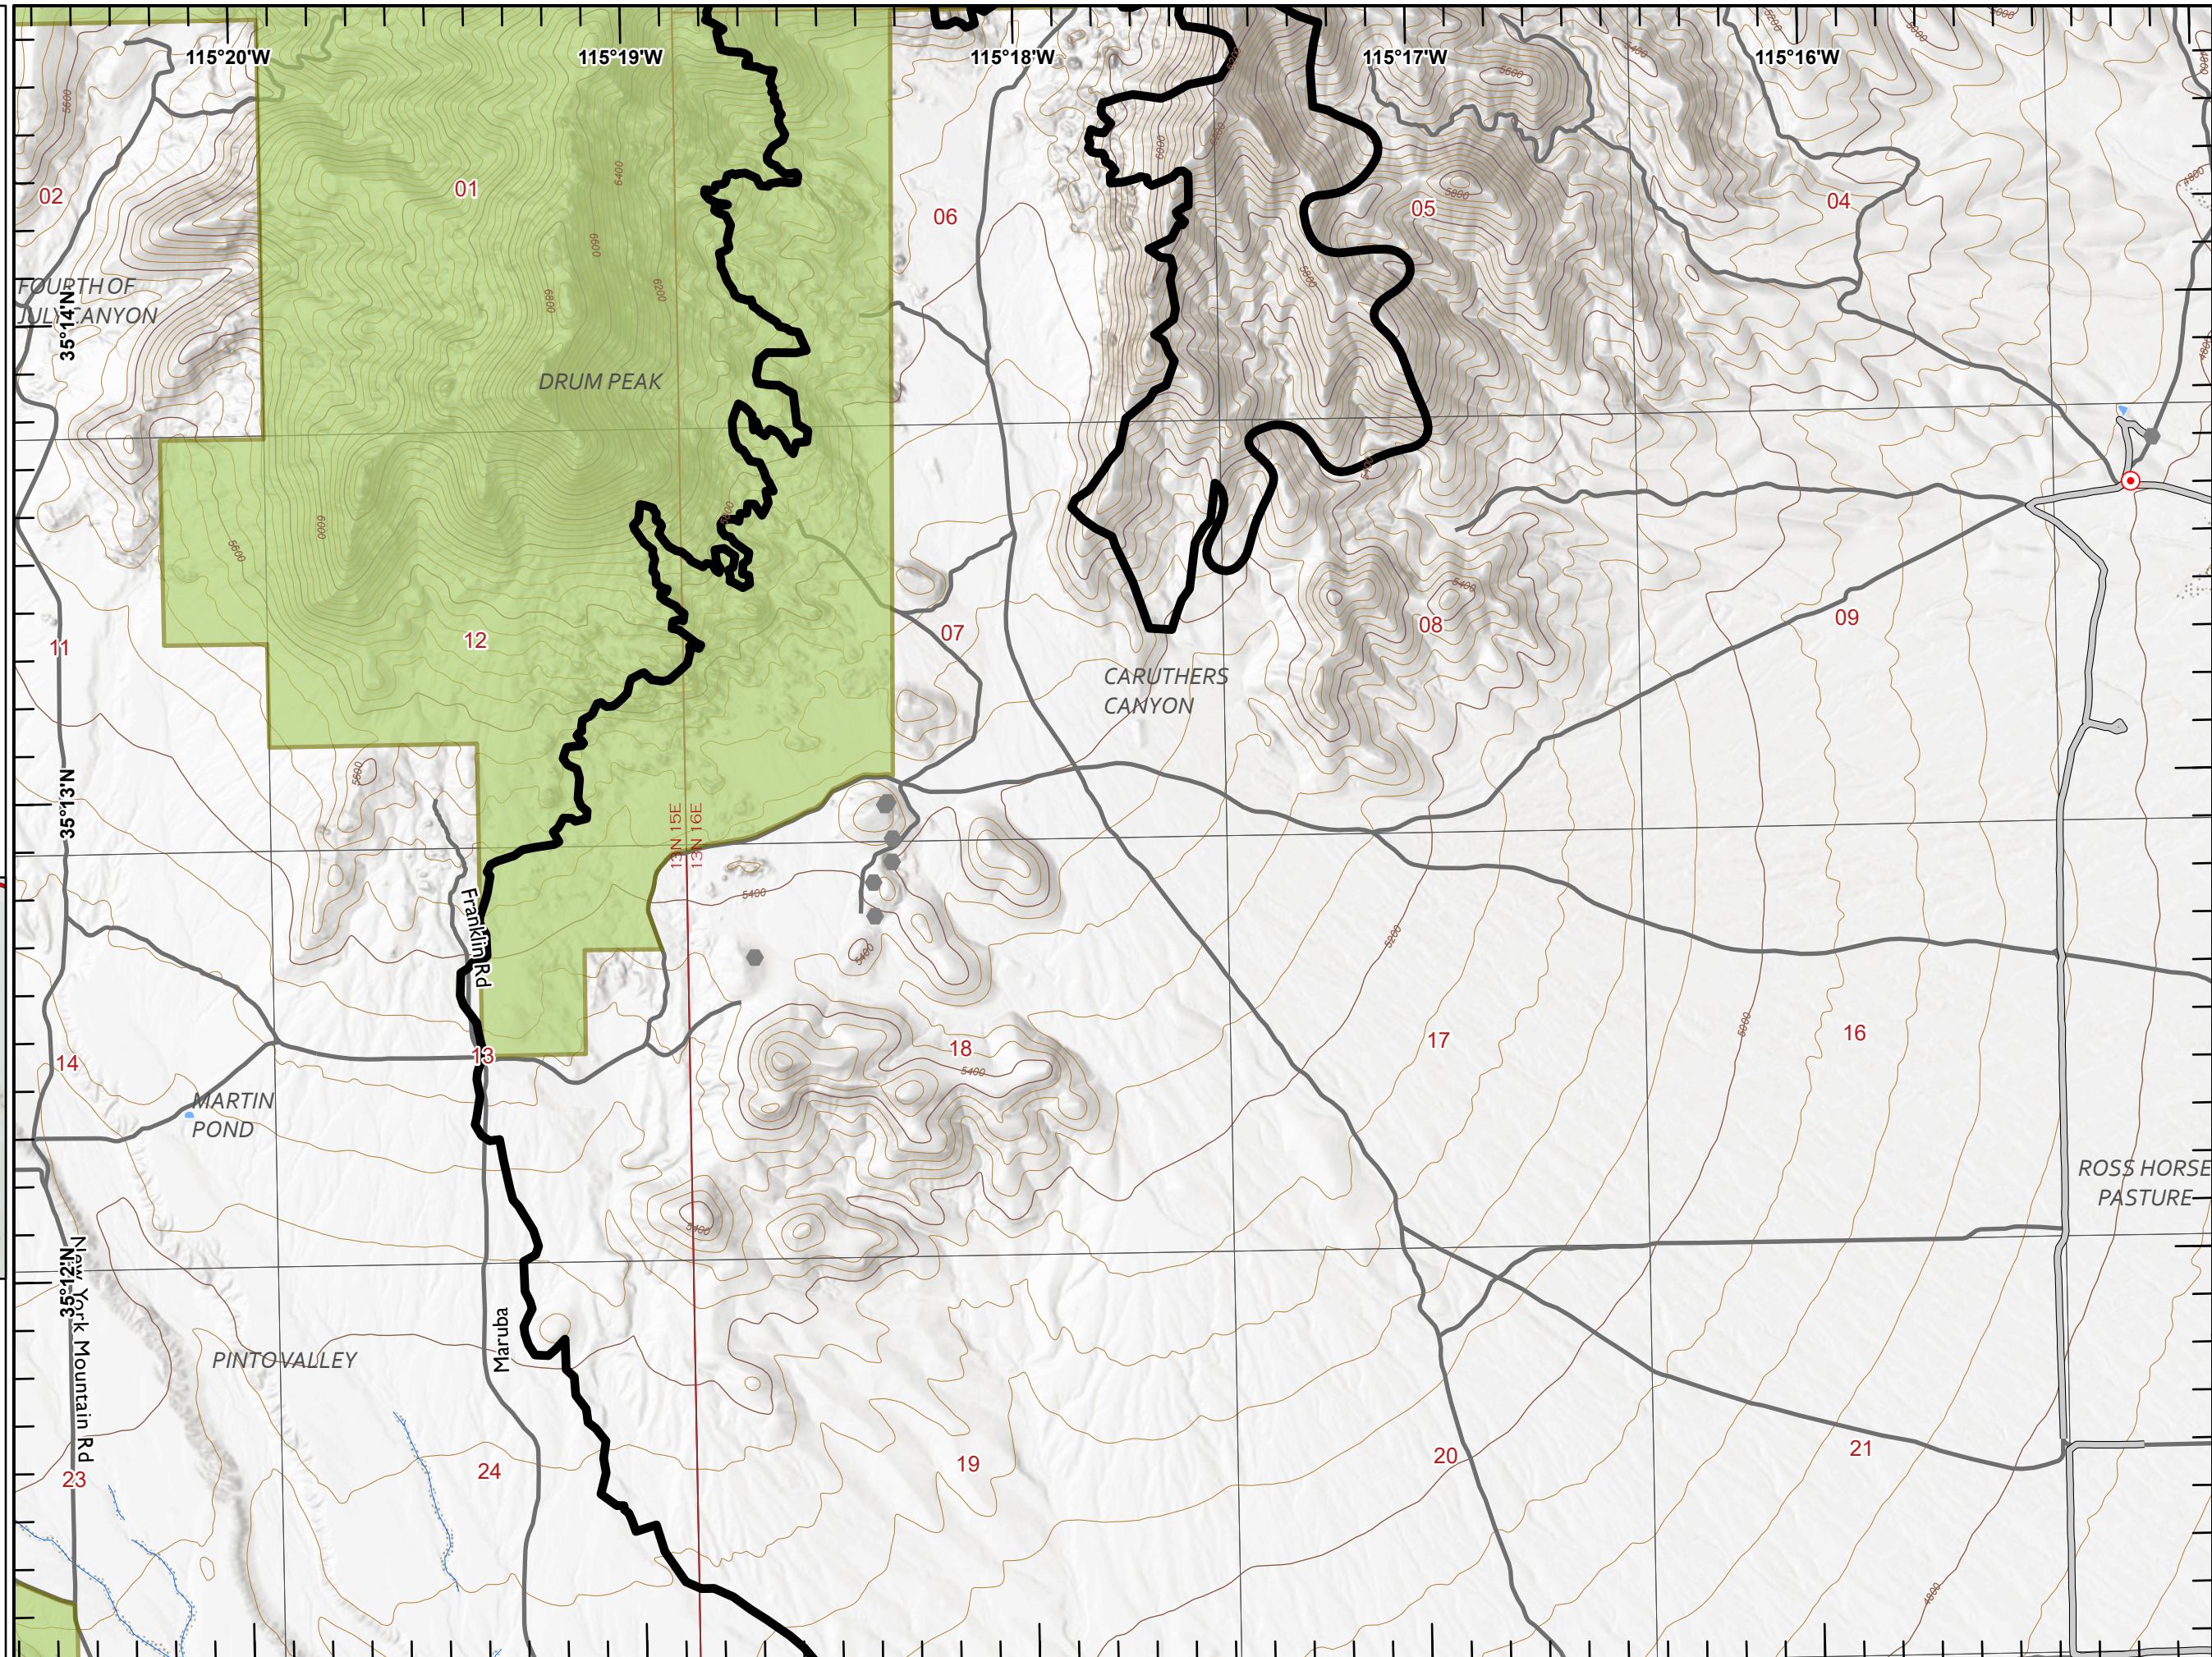

IAP YORK

CA-MNP-010701
August 5, 2023

-  Hot Spot - Spot Fire
-  Open Mine
-  Access or Improved Road
-  Contained
-  State Boundry
-  Designated Wilderness

Miles
0 1/4 1/2
1:24,000
Last Updated
8/4/2023
21:53

IAP YORK

CA-MNP-010701
August 5, 2023

-  Closure
-  Open Mine
-  State Boundary
-  Designated Wilderness

1:24,000

Last Updated
8/4/2023
21:53

IAP YORK

CA-MNP-010701
August 5, 2023

-  Closure
-  Landmark
-  Contained
-  State Boundry
-  Designated Wilderness

IAP YORK

CA-MNP-010701
August 5, 2023

- Division Break
- Drop Point
- Access or Improved Road
- Contained
- State Boundary
- Designated Wilderness

A QR code is located at the top left of this section. Below it are three logos: the California State logo, the National Park Service arrowhead logo, and the U.S. Department of the Interior logo. A scale bar shows 0, 1/4, and 1/2 miles. The scale is 1:24,000. A north arrow is at the bottom right. A small box contains the text: "Last Updated 8/4/2023 21:54".

1:24,000

Last Updated
8/4/2023
21:54

IAP YORK

CA-MNP-010701
August 5, 2023

-  Open Mine
-  Contained
-  State Boundary
-  Designated Wilderness

Miles

0 1/4 1/2

1:24,000