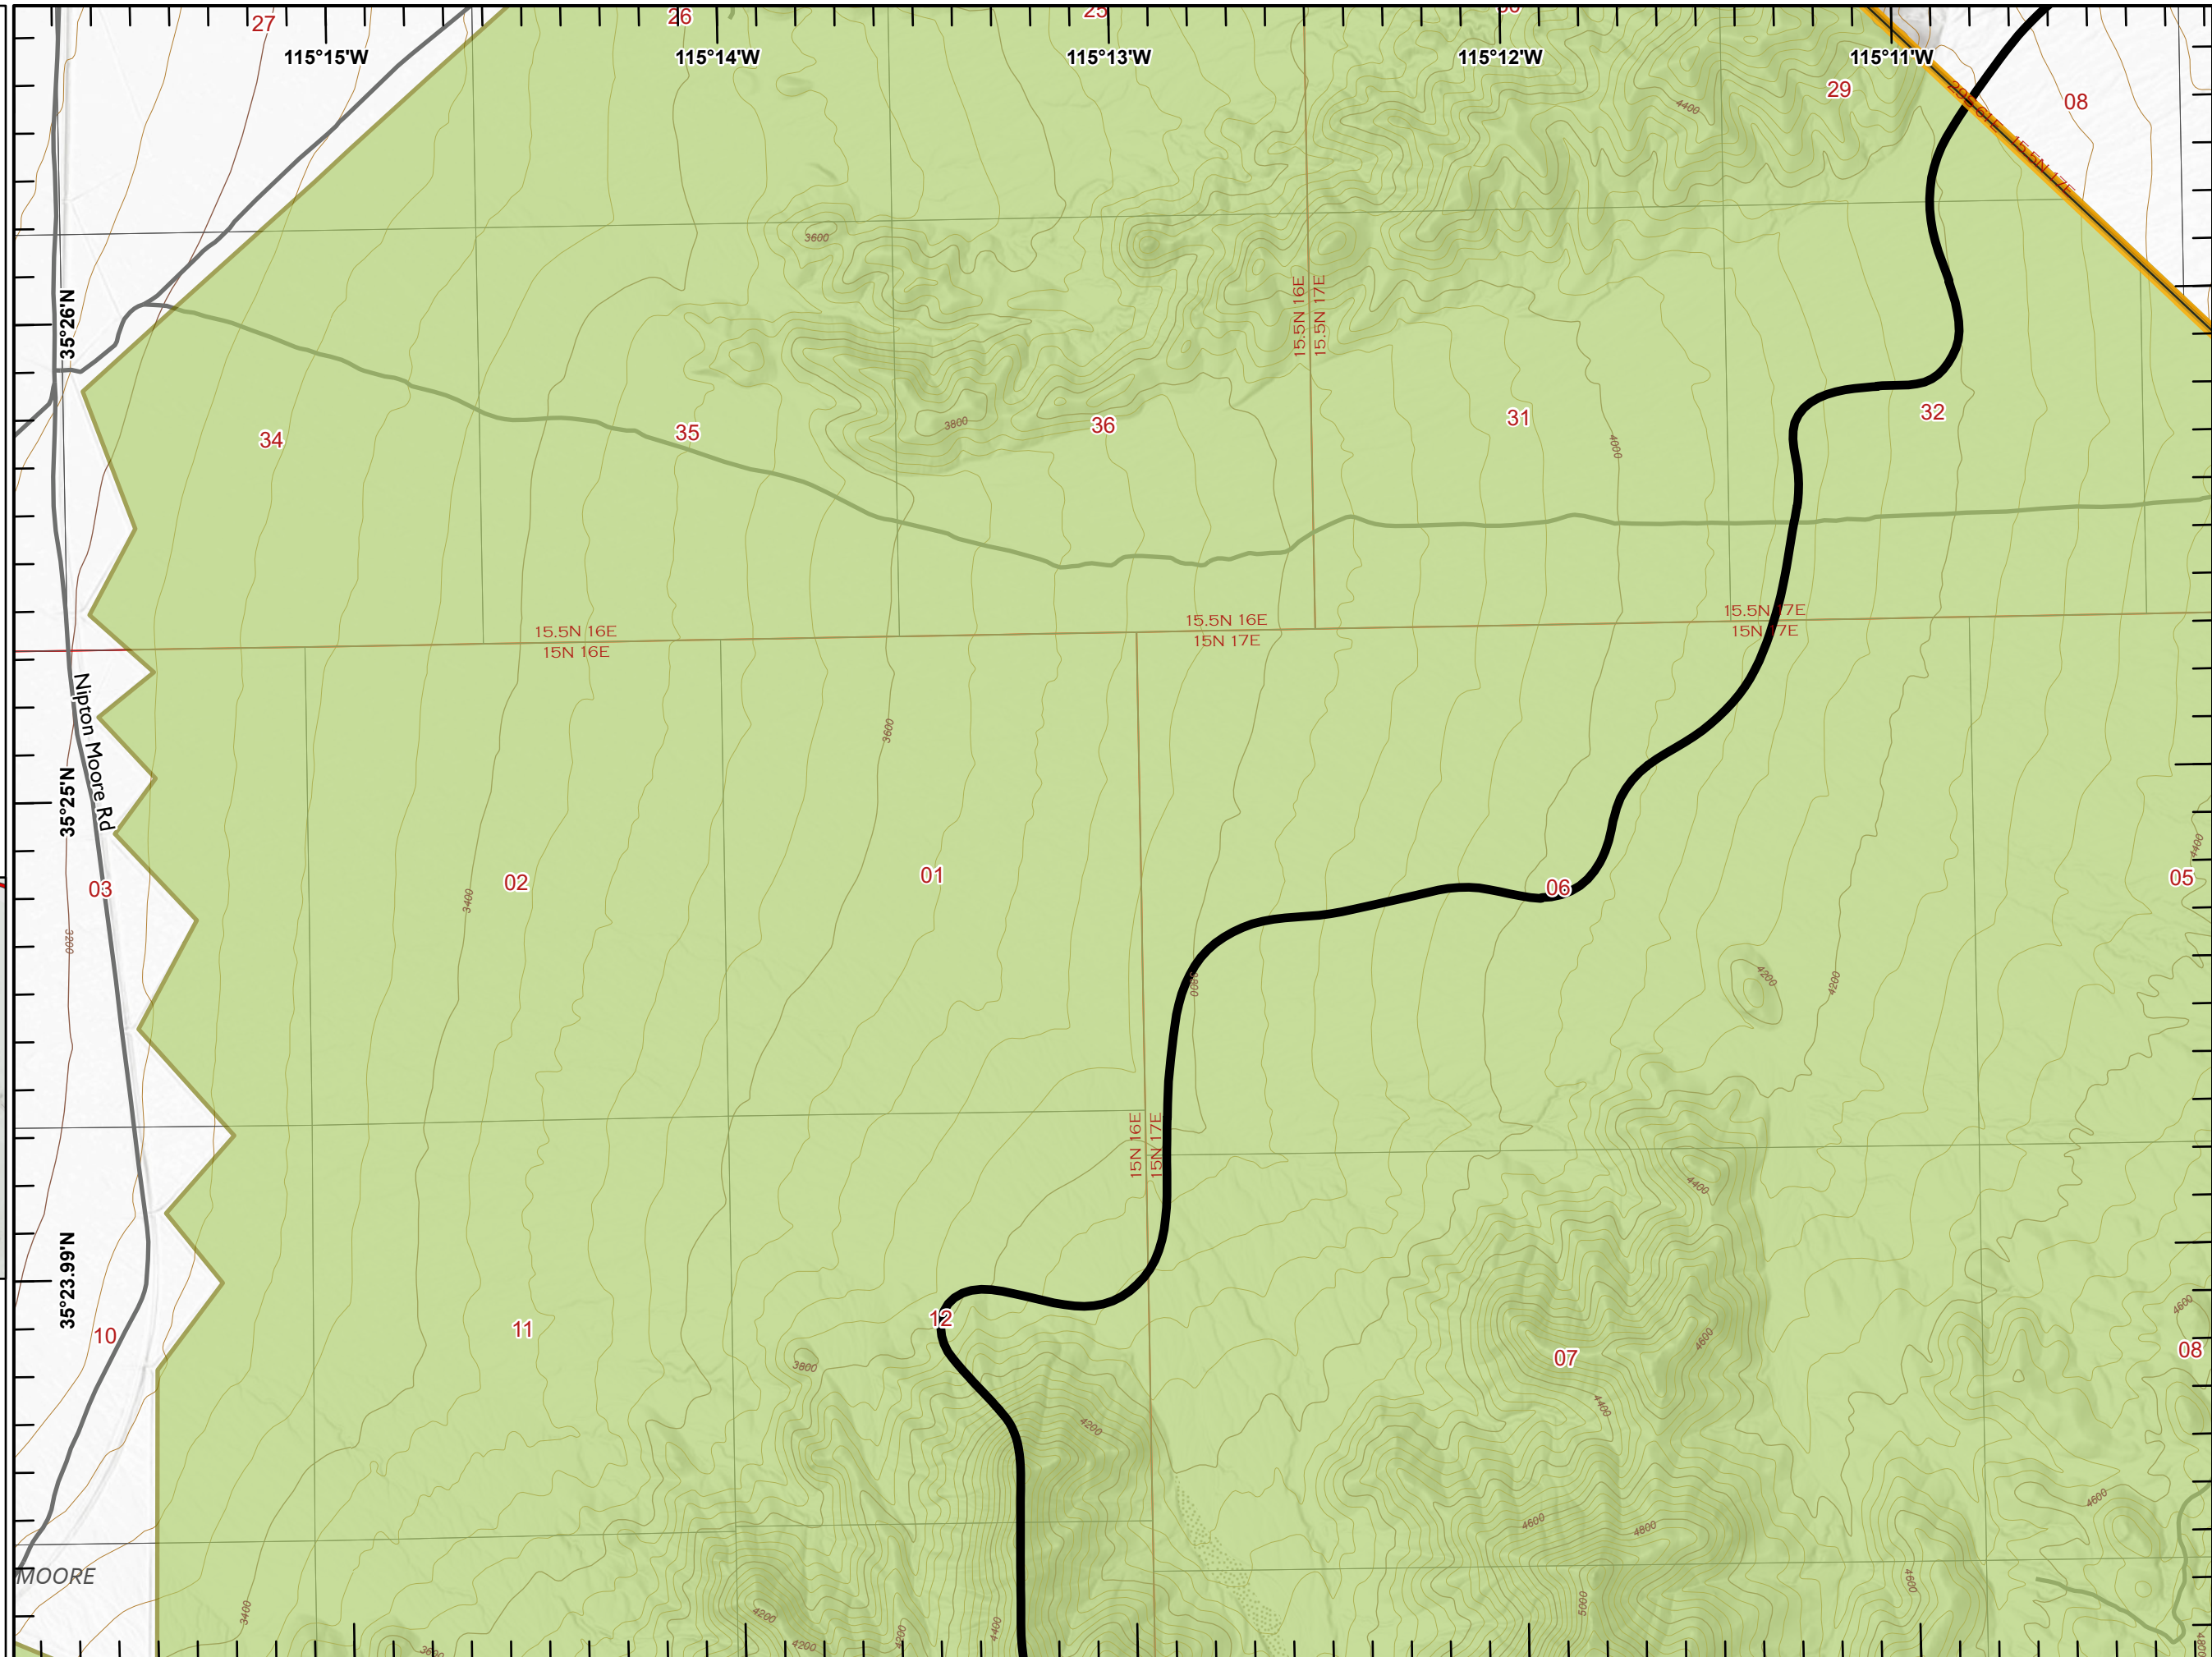

Miles

0 1/4 1/2

1:24,000

Last Updated
8/4/2023
21:54

IAP YORK

CA-MNP-010701
August 5, 2023

- Open Mine
- Access or Improved Road
- Contained
- Uncontained
- State Boundry
- Designated Wilderness

Miles
0 1/4 1/2

1:24,000

Last Updated
8/4/2023
21:54

IAP YORK

CA-MNP-010701
August 5, 2023

-  Open Mine
-  Contained
-  State Boundary
-  Designated Wilderness

Miles

0 1/4 1/2

1:24,000

Last Updated
8/4/2023
21:55

IAP YORK

CA-MNP-010701
August 5, 2023

-  Contained
-  State Boundry
-  Designated Wilderness

Miles
0 1/4 1/2
1:24,000
Last Updated
8/4/2023
21:55

IAP YORK

CA-MNP-010701
August 5, 2023

- Division Break
- Open Mine
- Contained
- State Boundary
- Designated Wilderness

0 1/4 1/2
Miles
1:24,000
Last Updated
8/4/2023
21:55

IAP YORK

CA-MNP-010701
August 5, 2023

-  Open Mine
-  Contained
-  State Boundary
-  Designated Wilderness