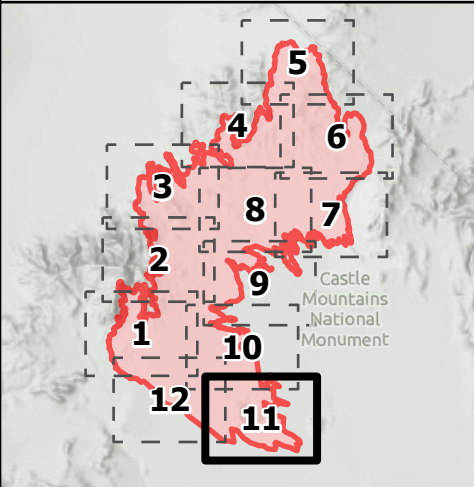

IAP YORK

CA-MNP-010701
July 30, 2023

Uncontained

Miles

0 1/4 1/2

1:24,000

Last Updated
7/30/2023
19:32