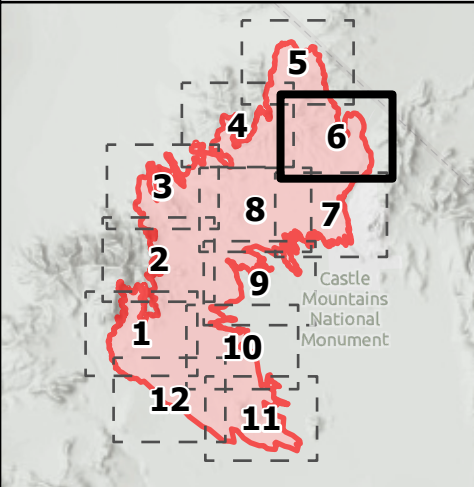

IAP YORK

CA-MNP-010701
July 30, 2023

Uncontained

Miles
0 1/4 1/2
1:24,000
Last Updated
7/30/2023
19:33