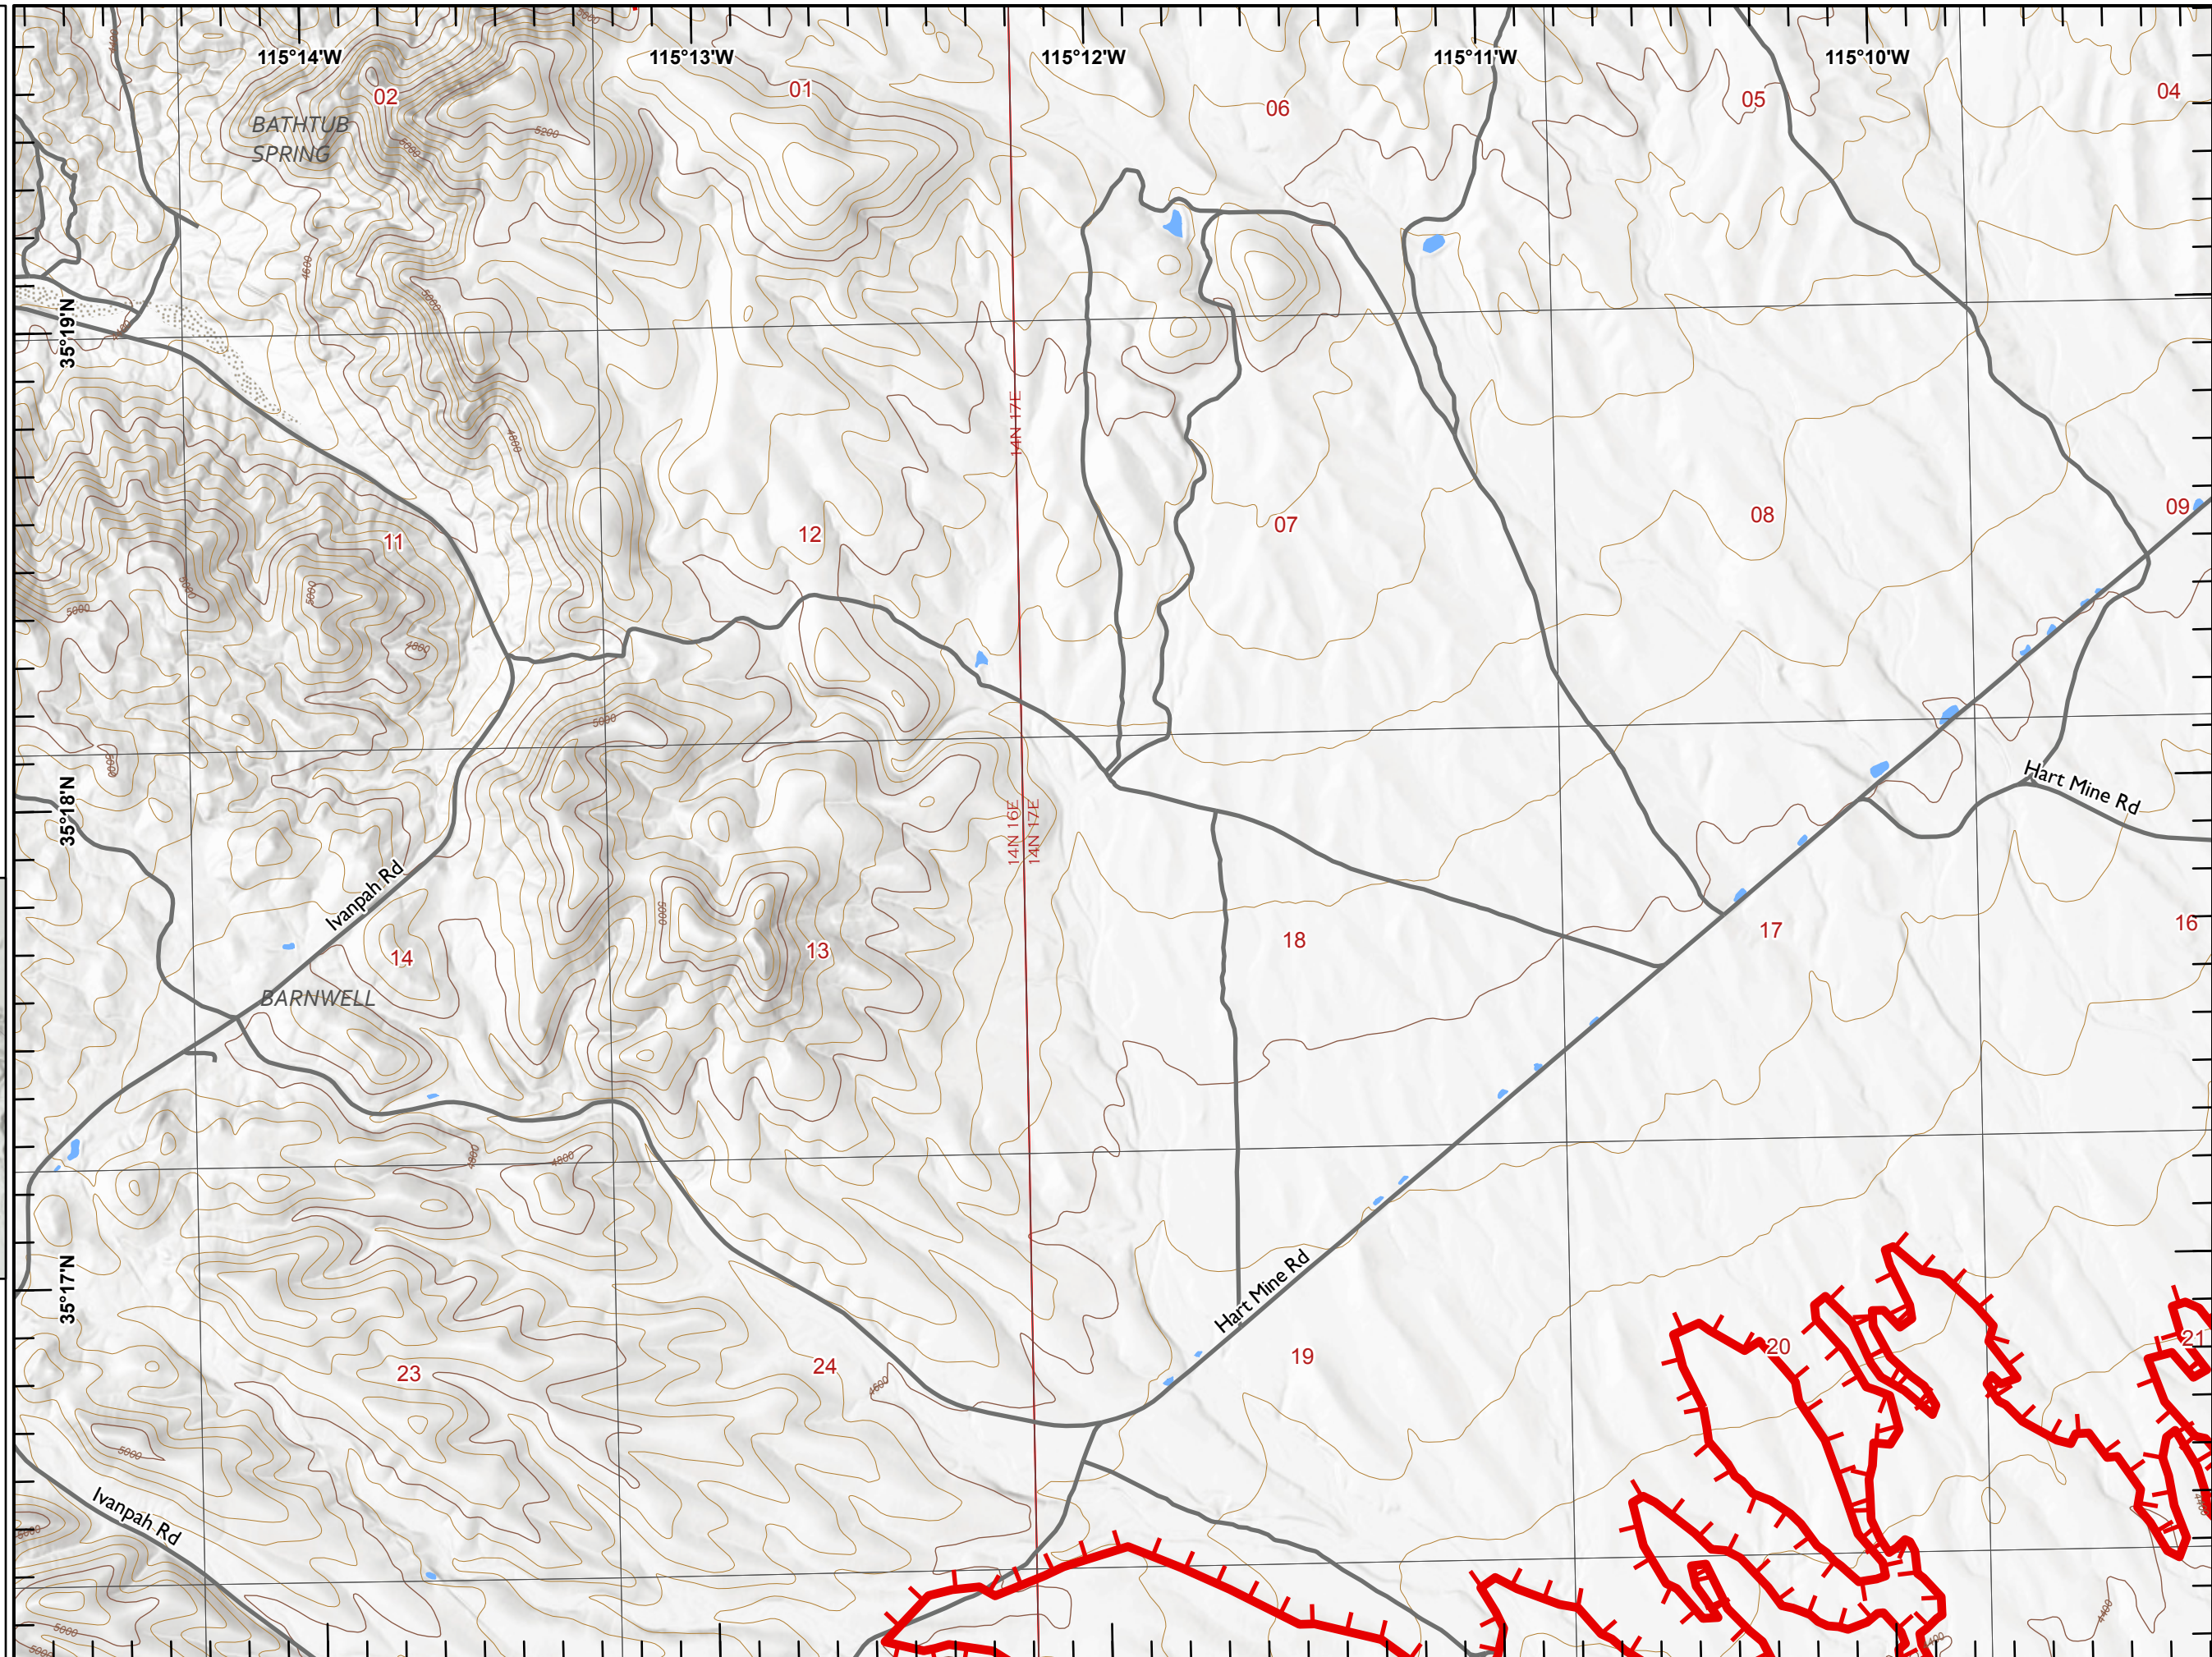

IAP YORK

CA-MNP-010701
July 30, 2023

Uncontained

Miles
0 1/4 1/2

1:24,000

Last Updated
7/30/2023
19:33