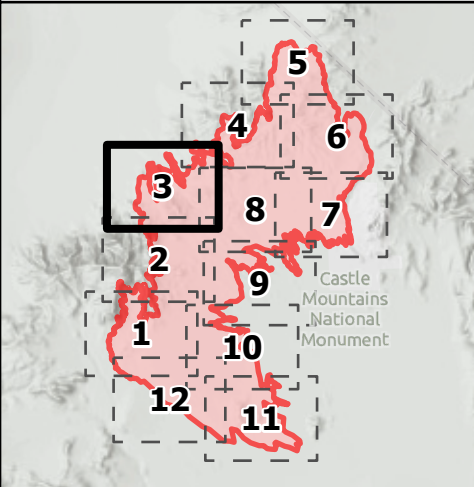

IAP YORK

CA-MNP-010701
July 30, 2023

- Landmark
- Uncontained

Miles
0 1/4 1/2
1:24,000
Last Updated
7/30/2023
19:32