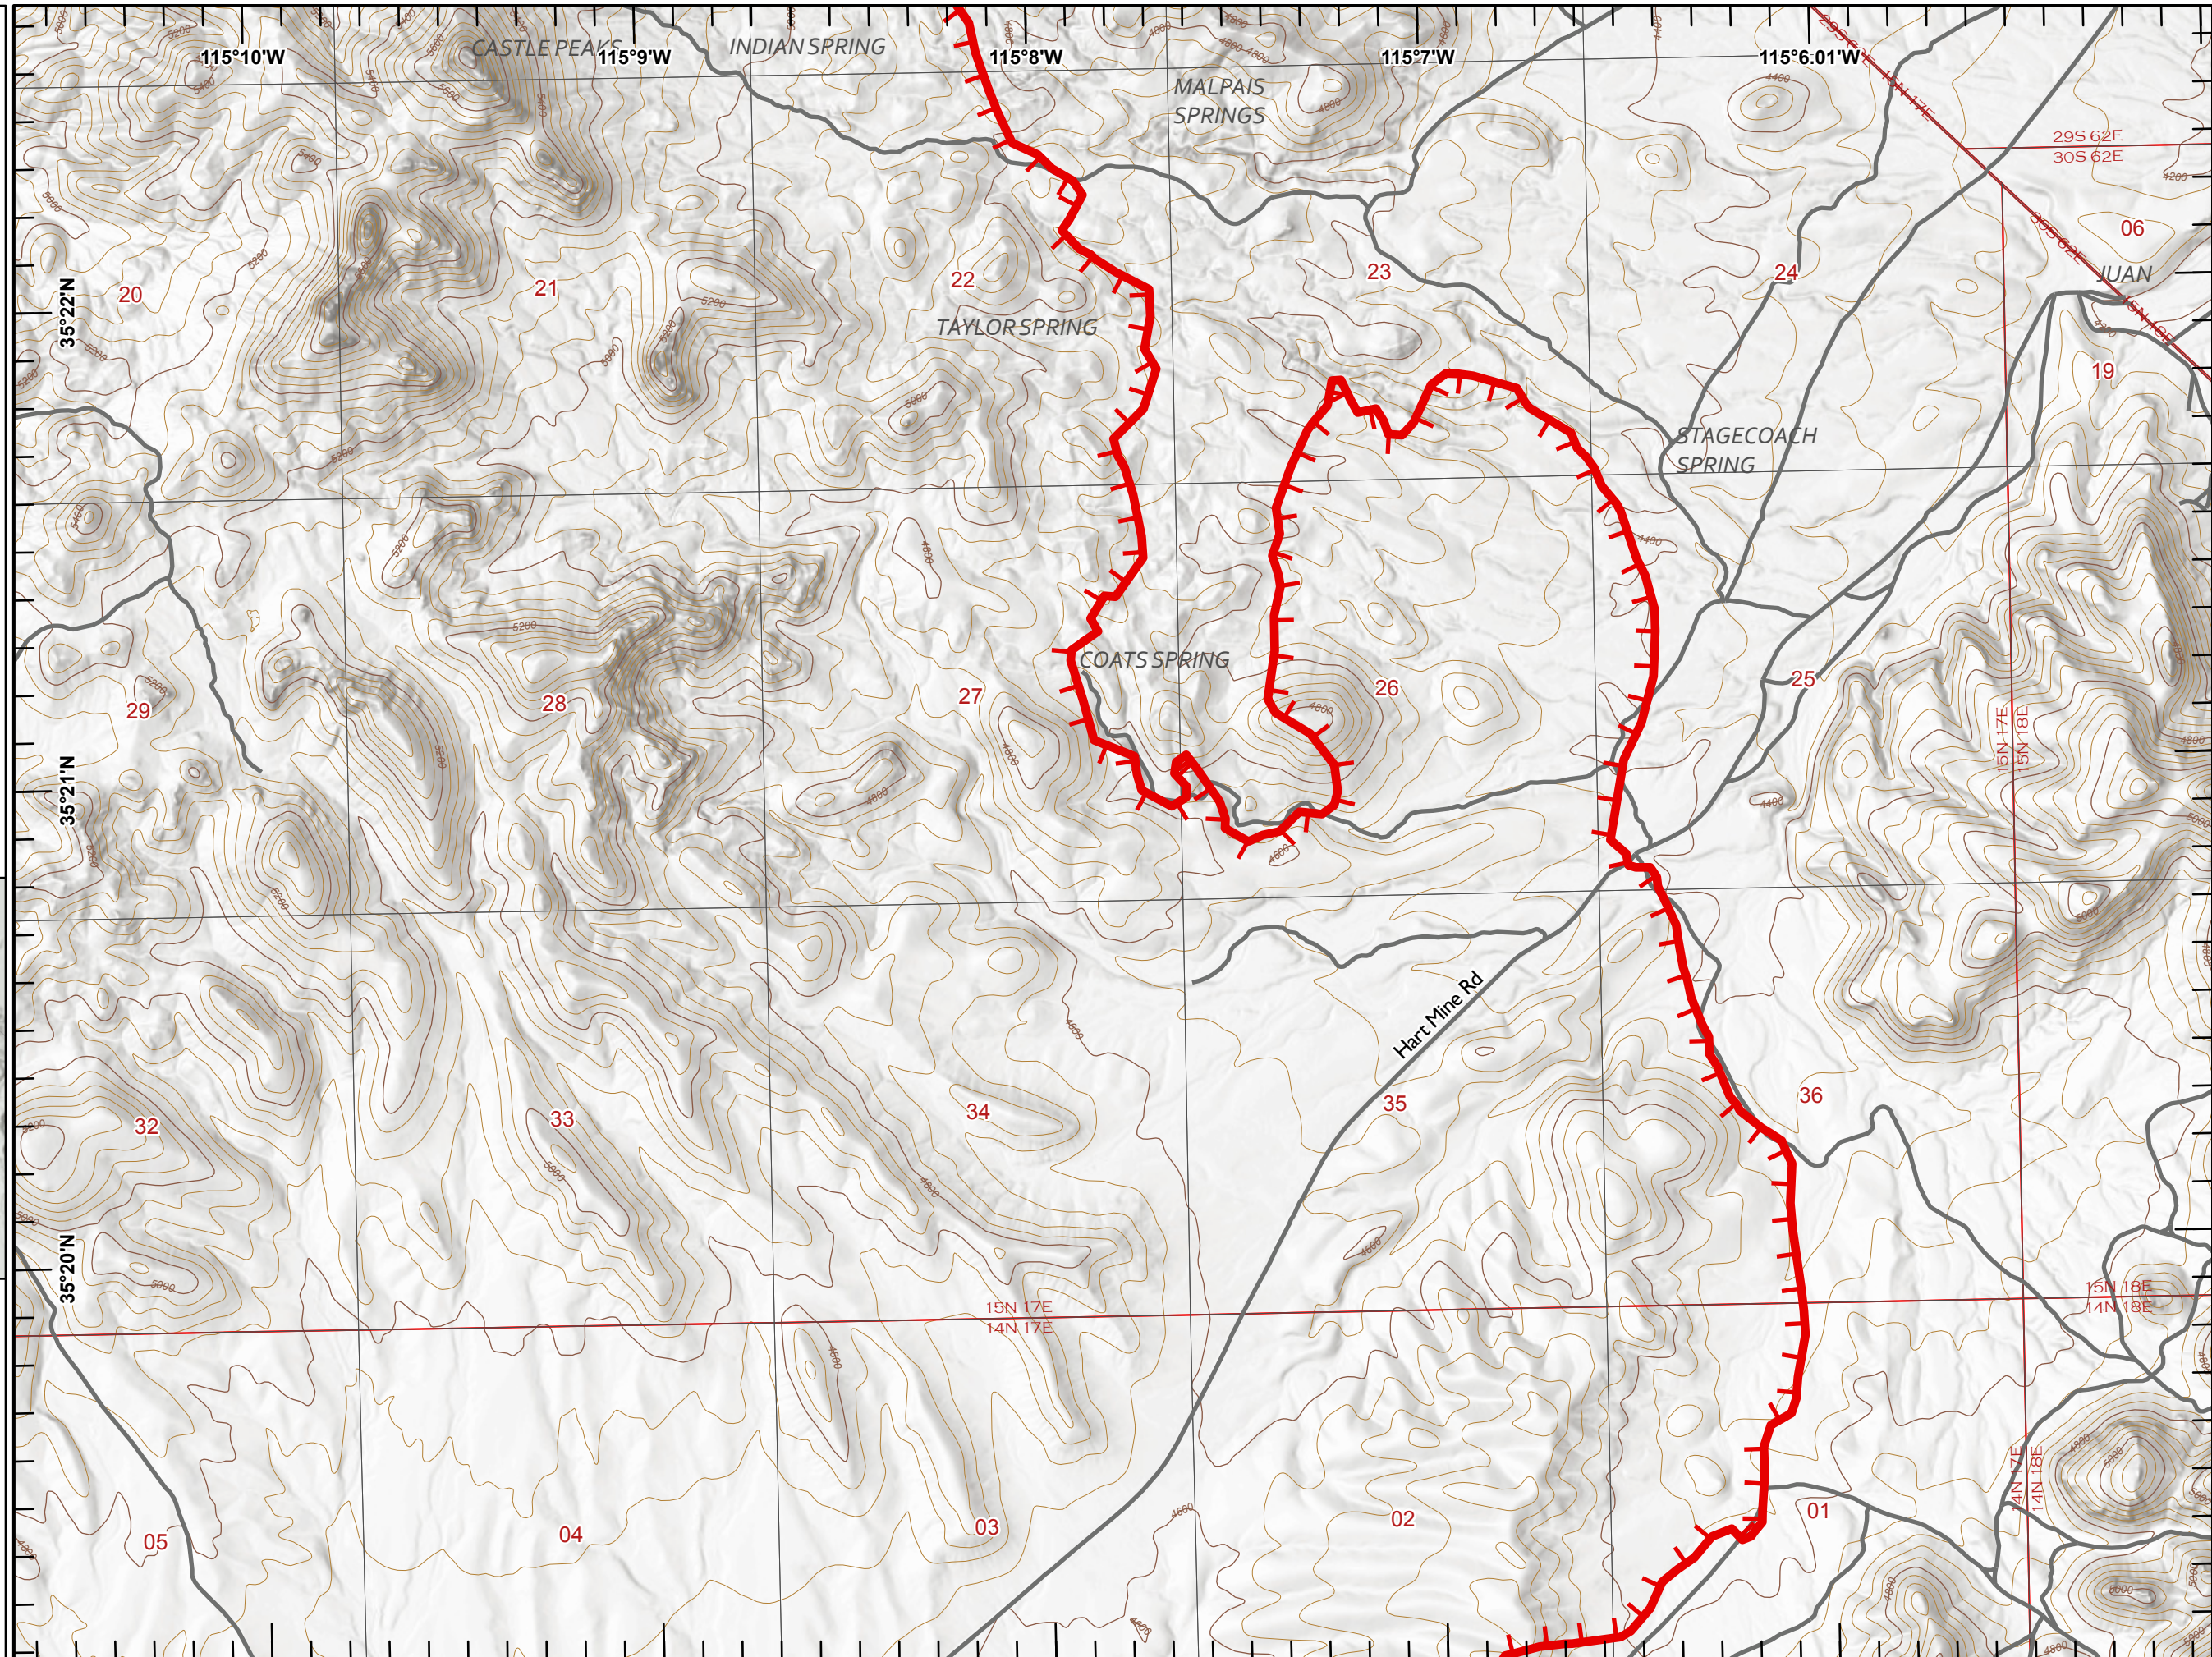

IAP YORK

CA-MNP-010701
July 30, 2023

Uncontained

Miles
0 1/4 1/2
1:24,000
Last Updated
7/30/2023
19:33