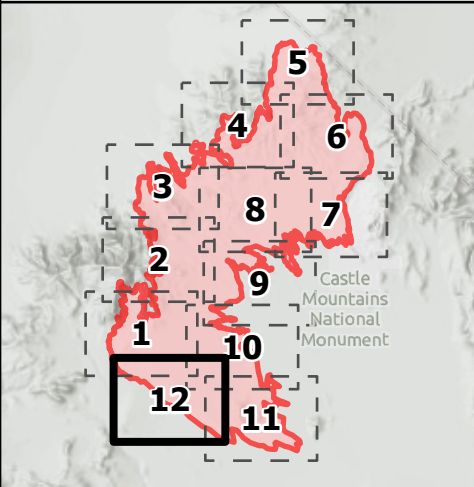

IAP YORK

CA-MNP-010701
July 30, 2023

Uncontained

Miles
0 1/4 1/2

1:24,000

Last Updated
7/30/2023
19:32