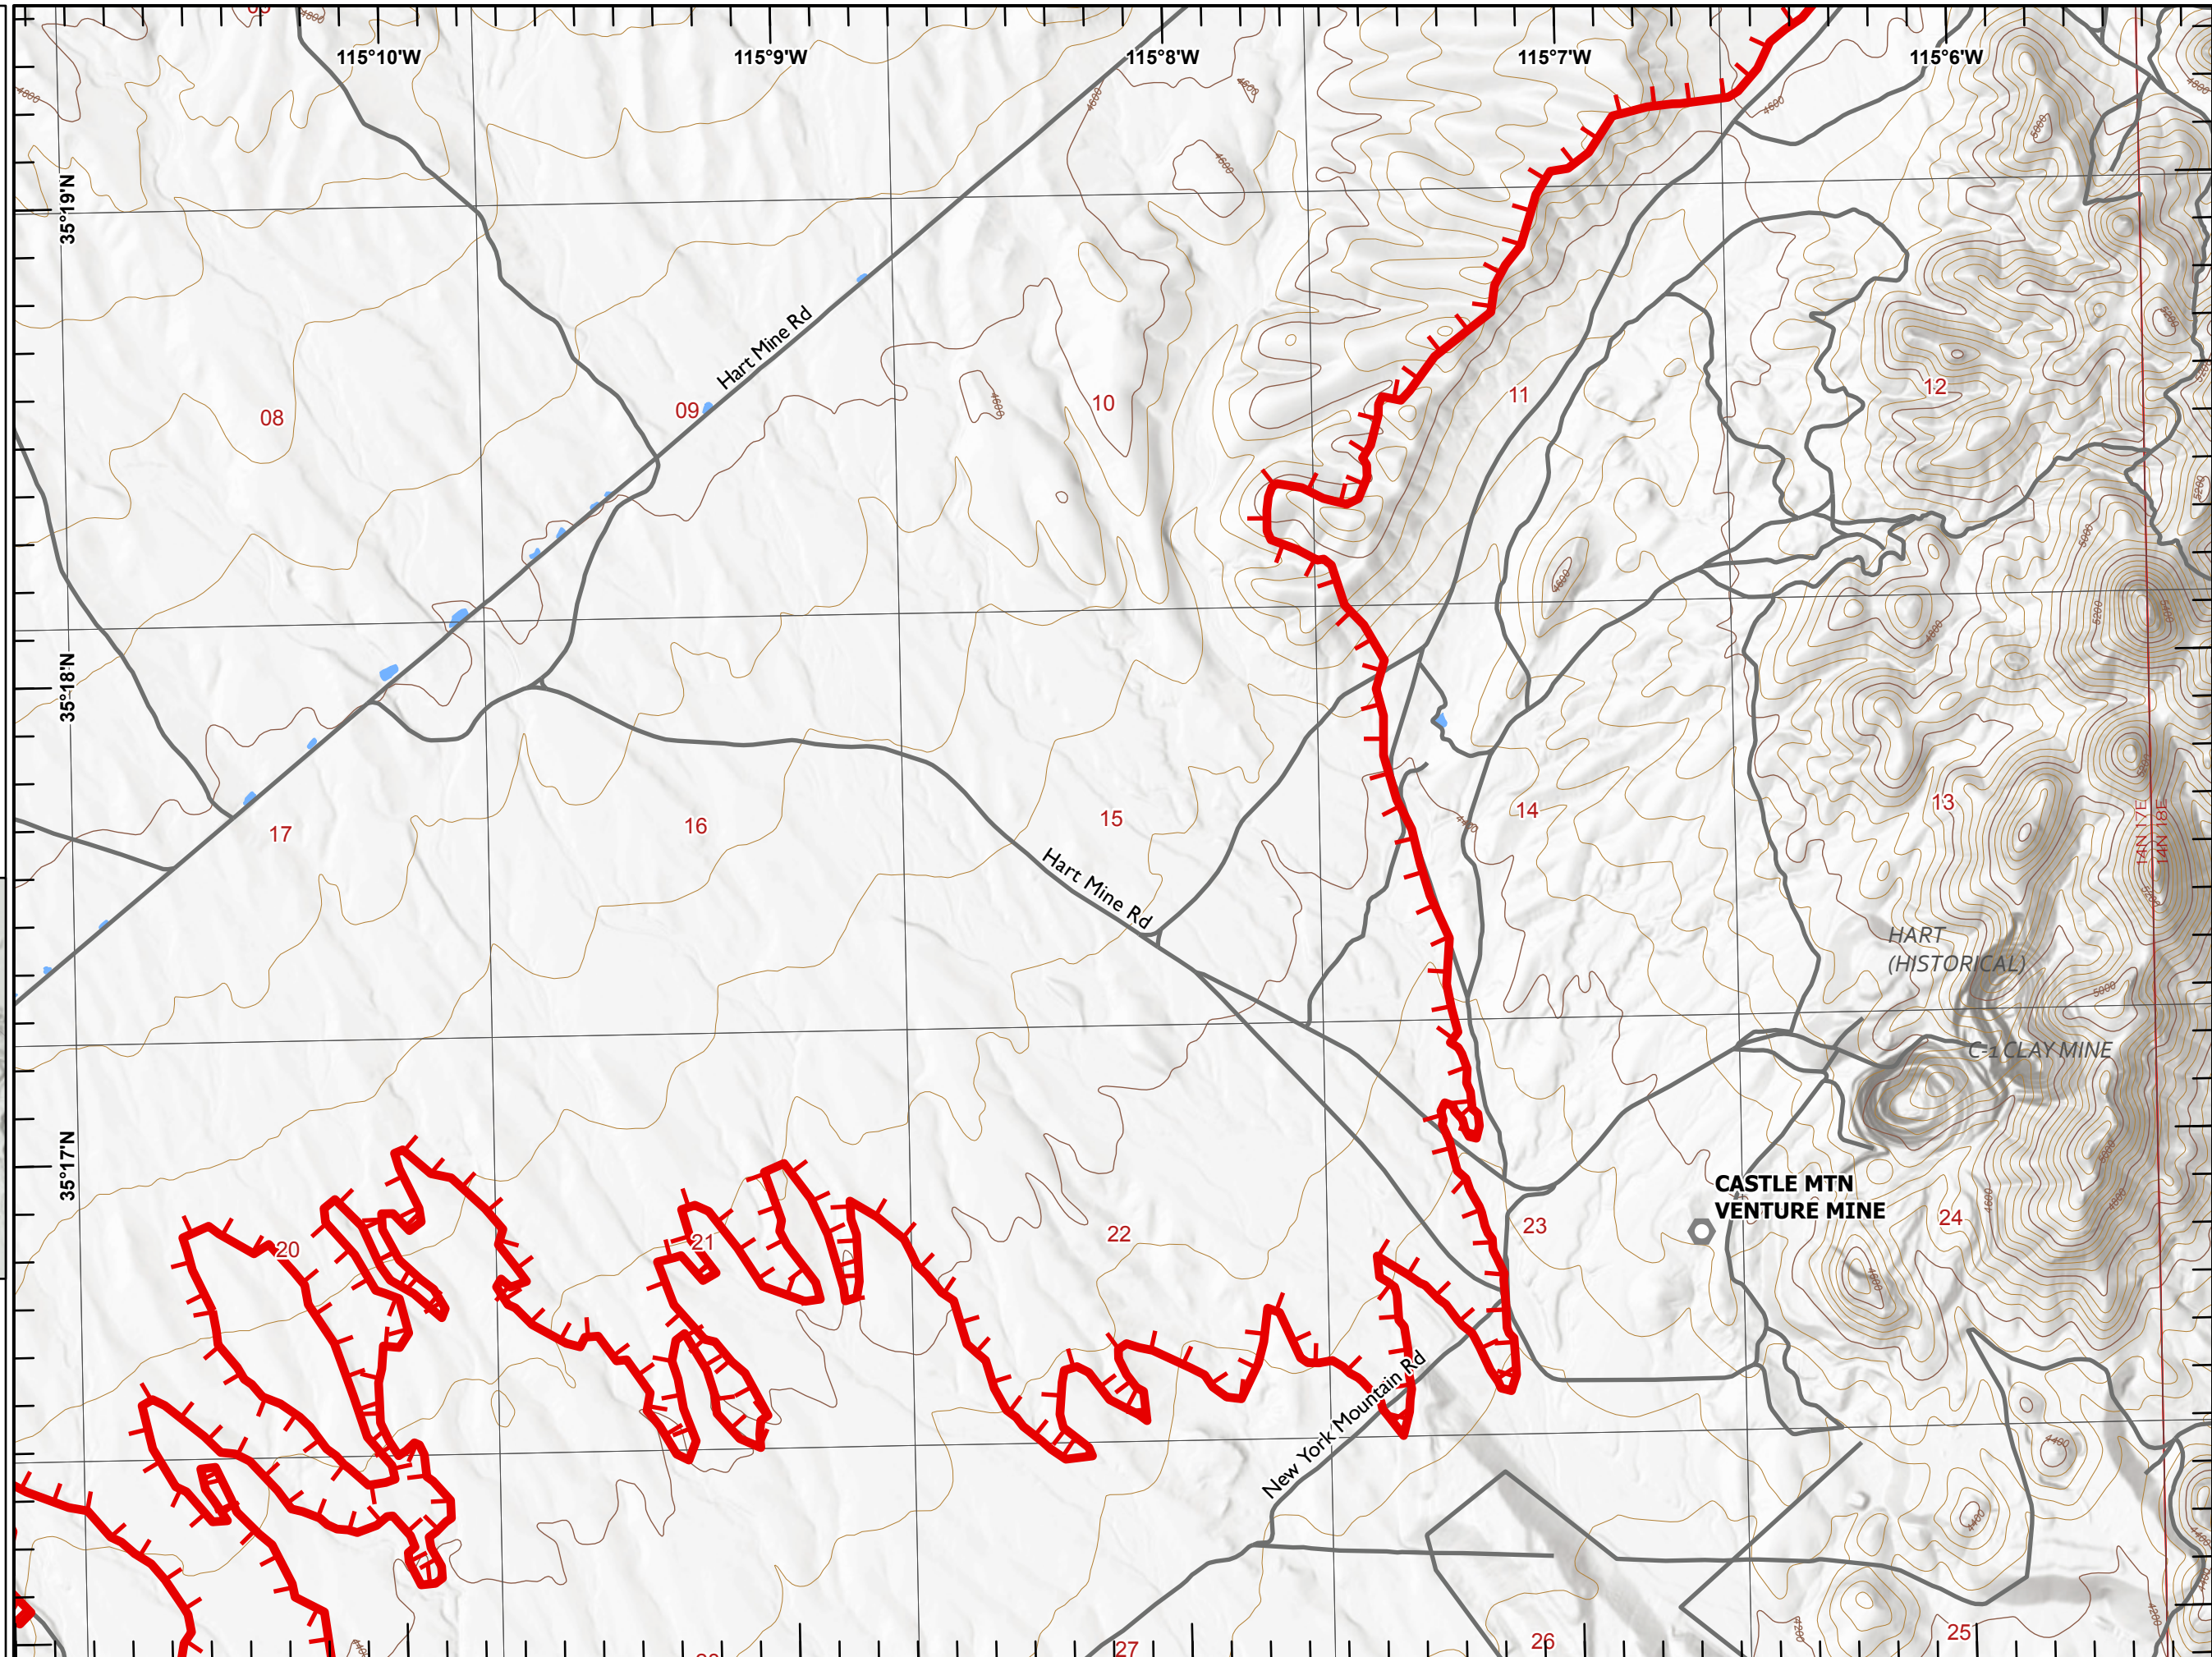

# IAP YORK

CA-MNP-010701  
July 30, 2023

-  Landmark
-  Uncontained

Miles  
0 1/4 1/2

1:24,000

Last Updated  
7/30/2023  
19:33