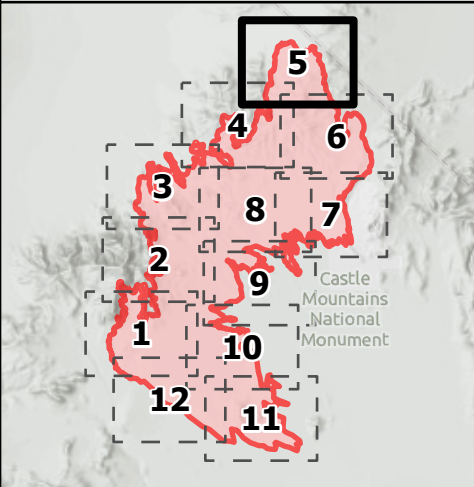

IAP YORK

CA-MNP-010701
July 30, 2023

Uncontained

Miles
0 1/4 1/2

1:24,000

Last Updated
7/30/2023
19:33