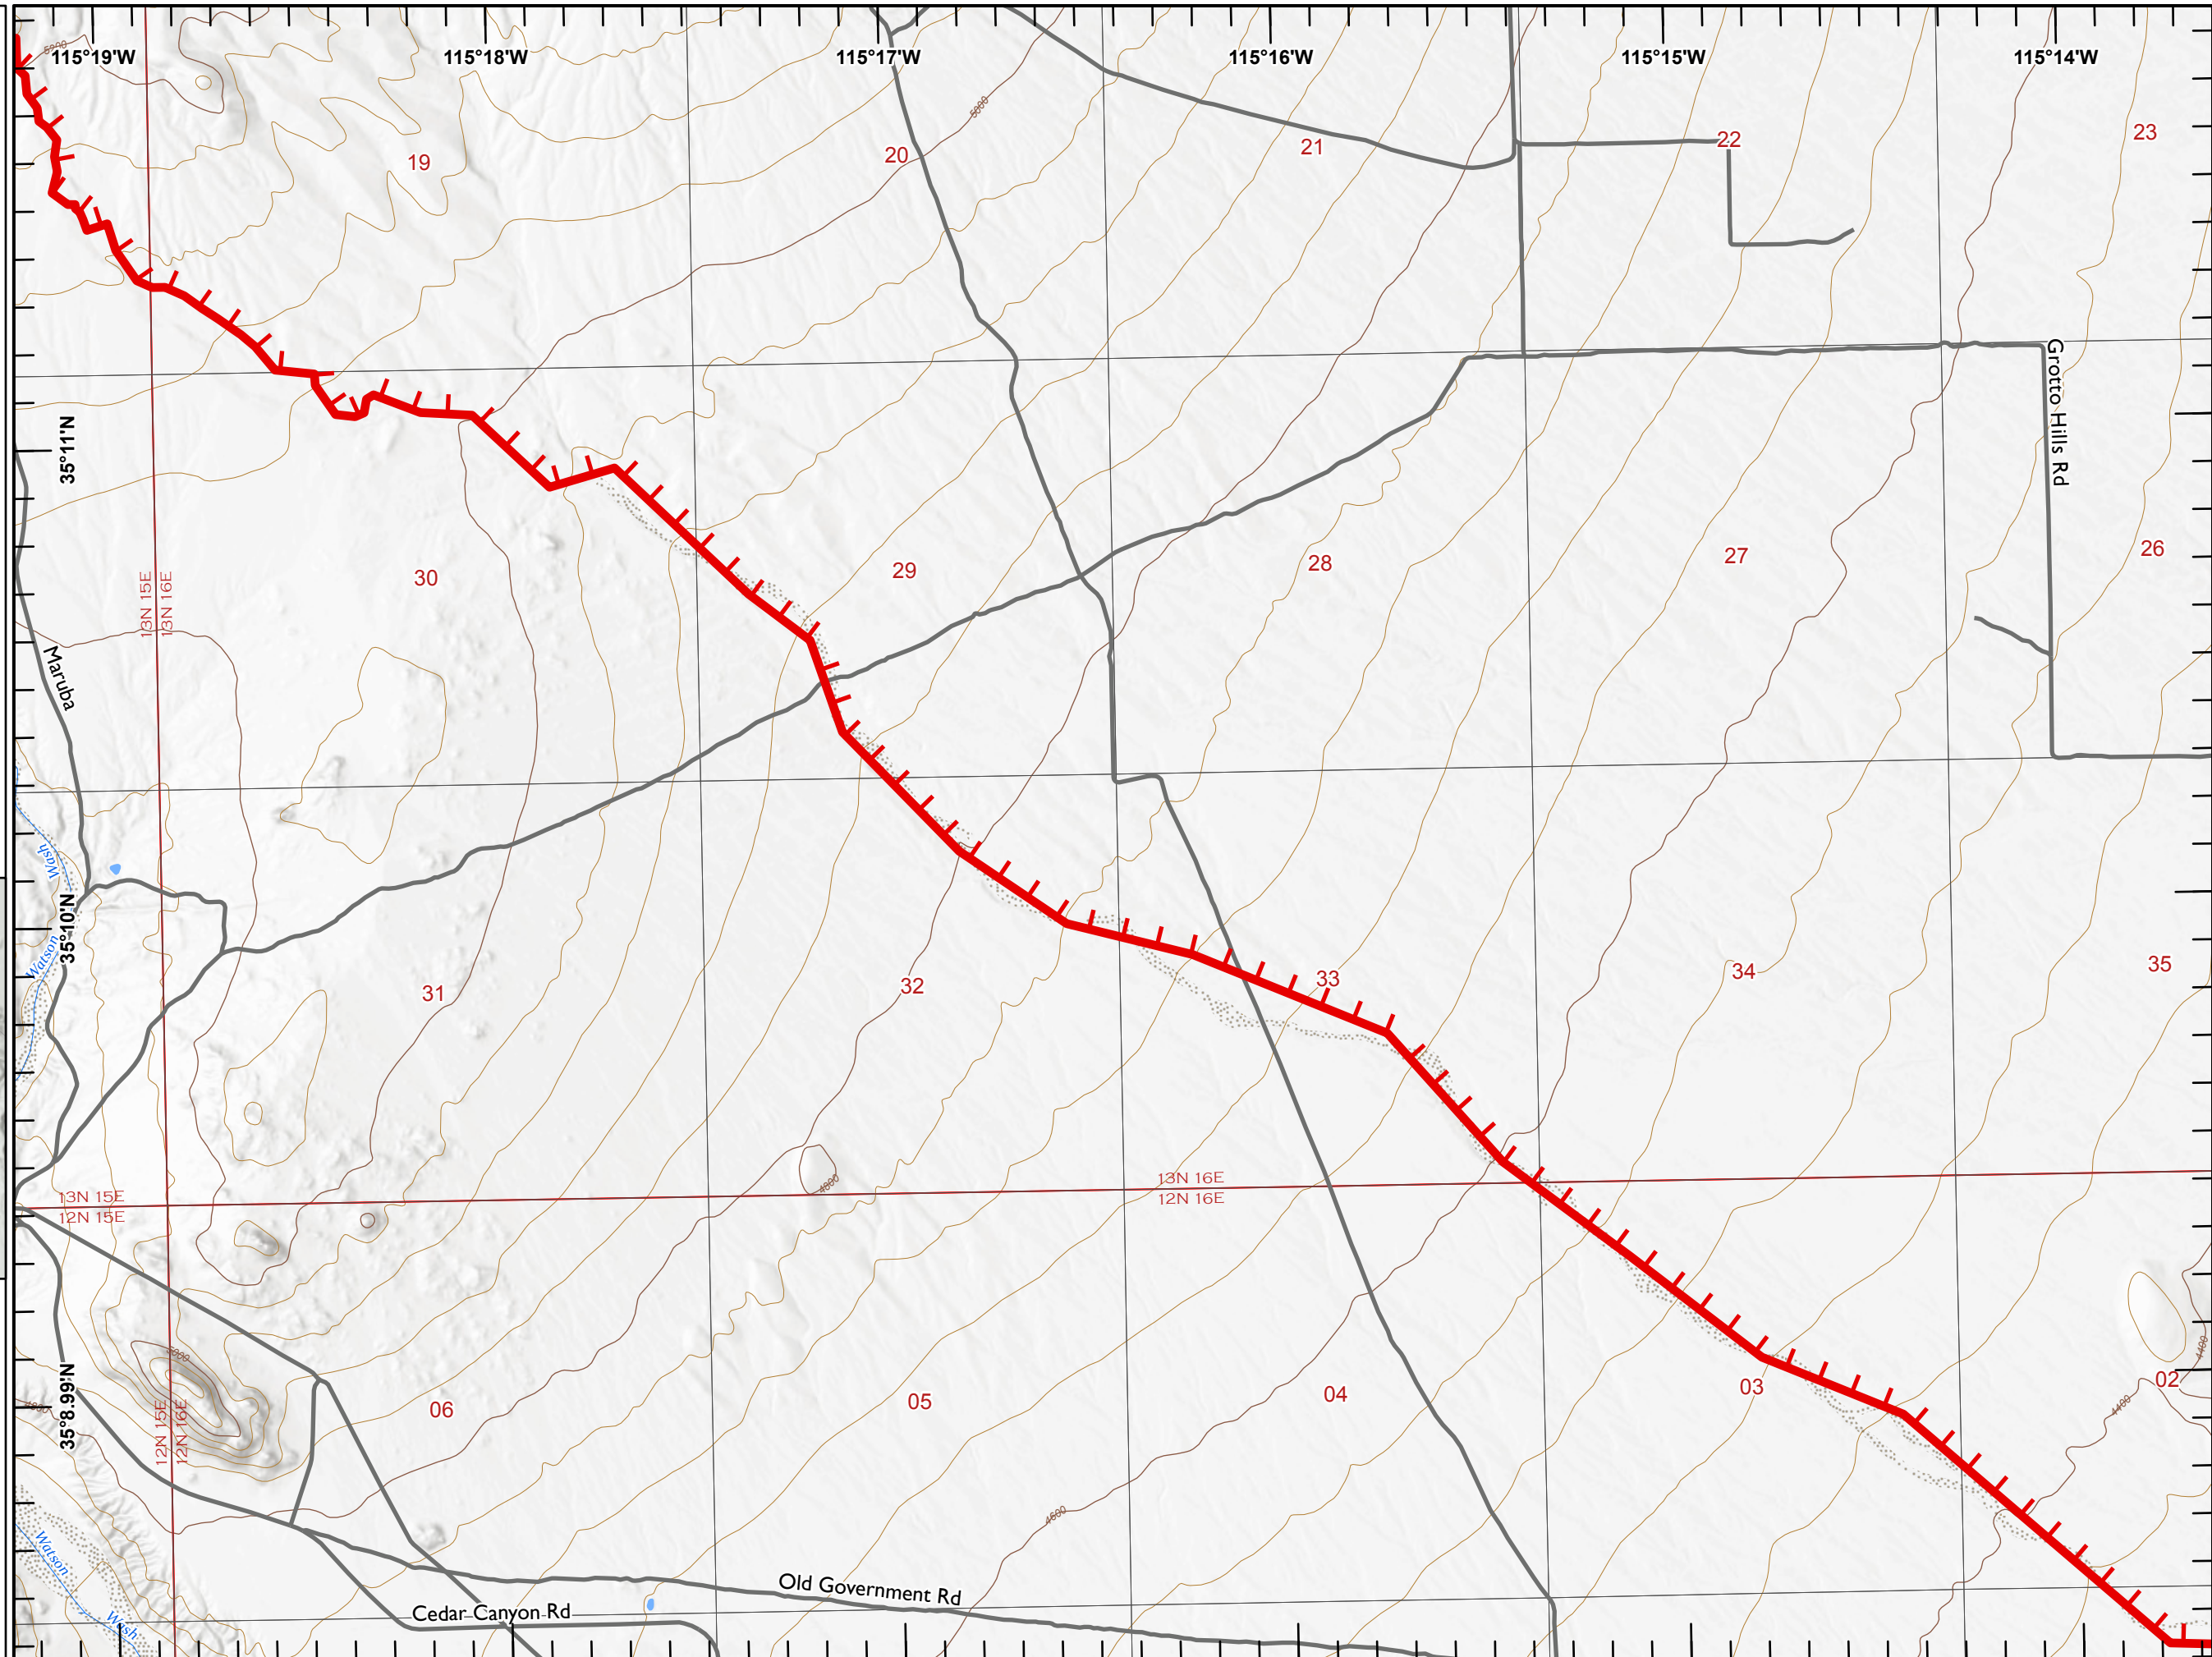

IAP YORK

CA-MNP-010701
July 30, 2023

Uncontained

Miles
0 1/4 1/2

1:24,000

Last Updated
7/30/2023
19:32