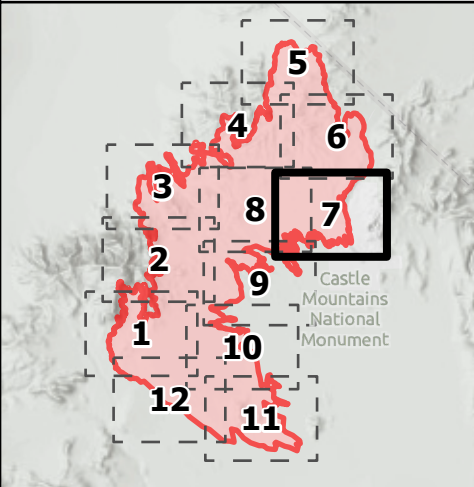

IAP YORK

CA-MNP-010701
July 30, 2023

- Landmark
- Uncontained

Miles
0 1/4 1/2

1:24,000

Last Updated
7/30/2023
19:33