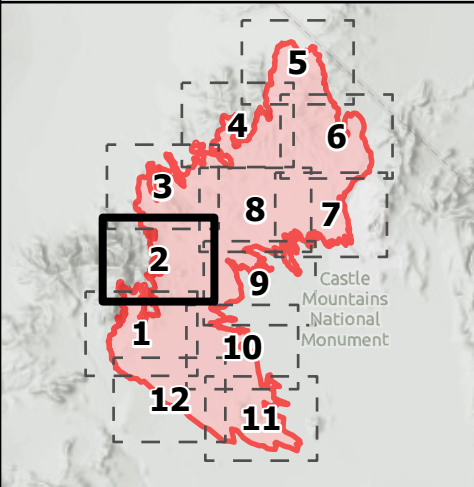

# IAP YORK

CA-MNP-010701  
July 30, 2023

 Uncontained

0 1/4 1/2 Miles  
1:24,000  
Last Updated 7/30/2023 19:32

California Department of Forestry and Fire Protection  
National Park Service  
U.S. Department of the Interior