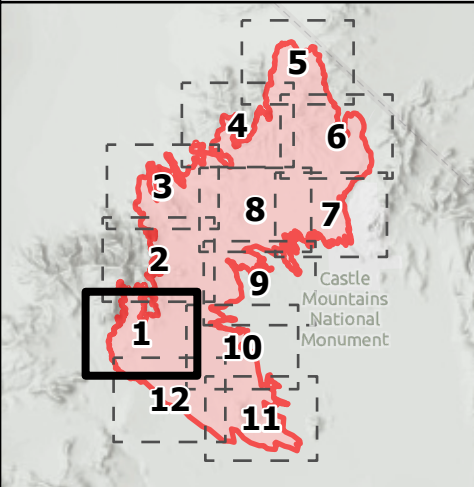

# IAP YORK

CA-MNP-010701  
July 30, 2023

 Uncontained

Miles  
0 1/4 1/2  
1:24,000  
Last Updated  
7/30/2023  
19:32