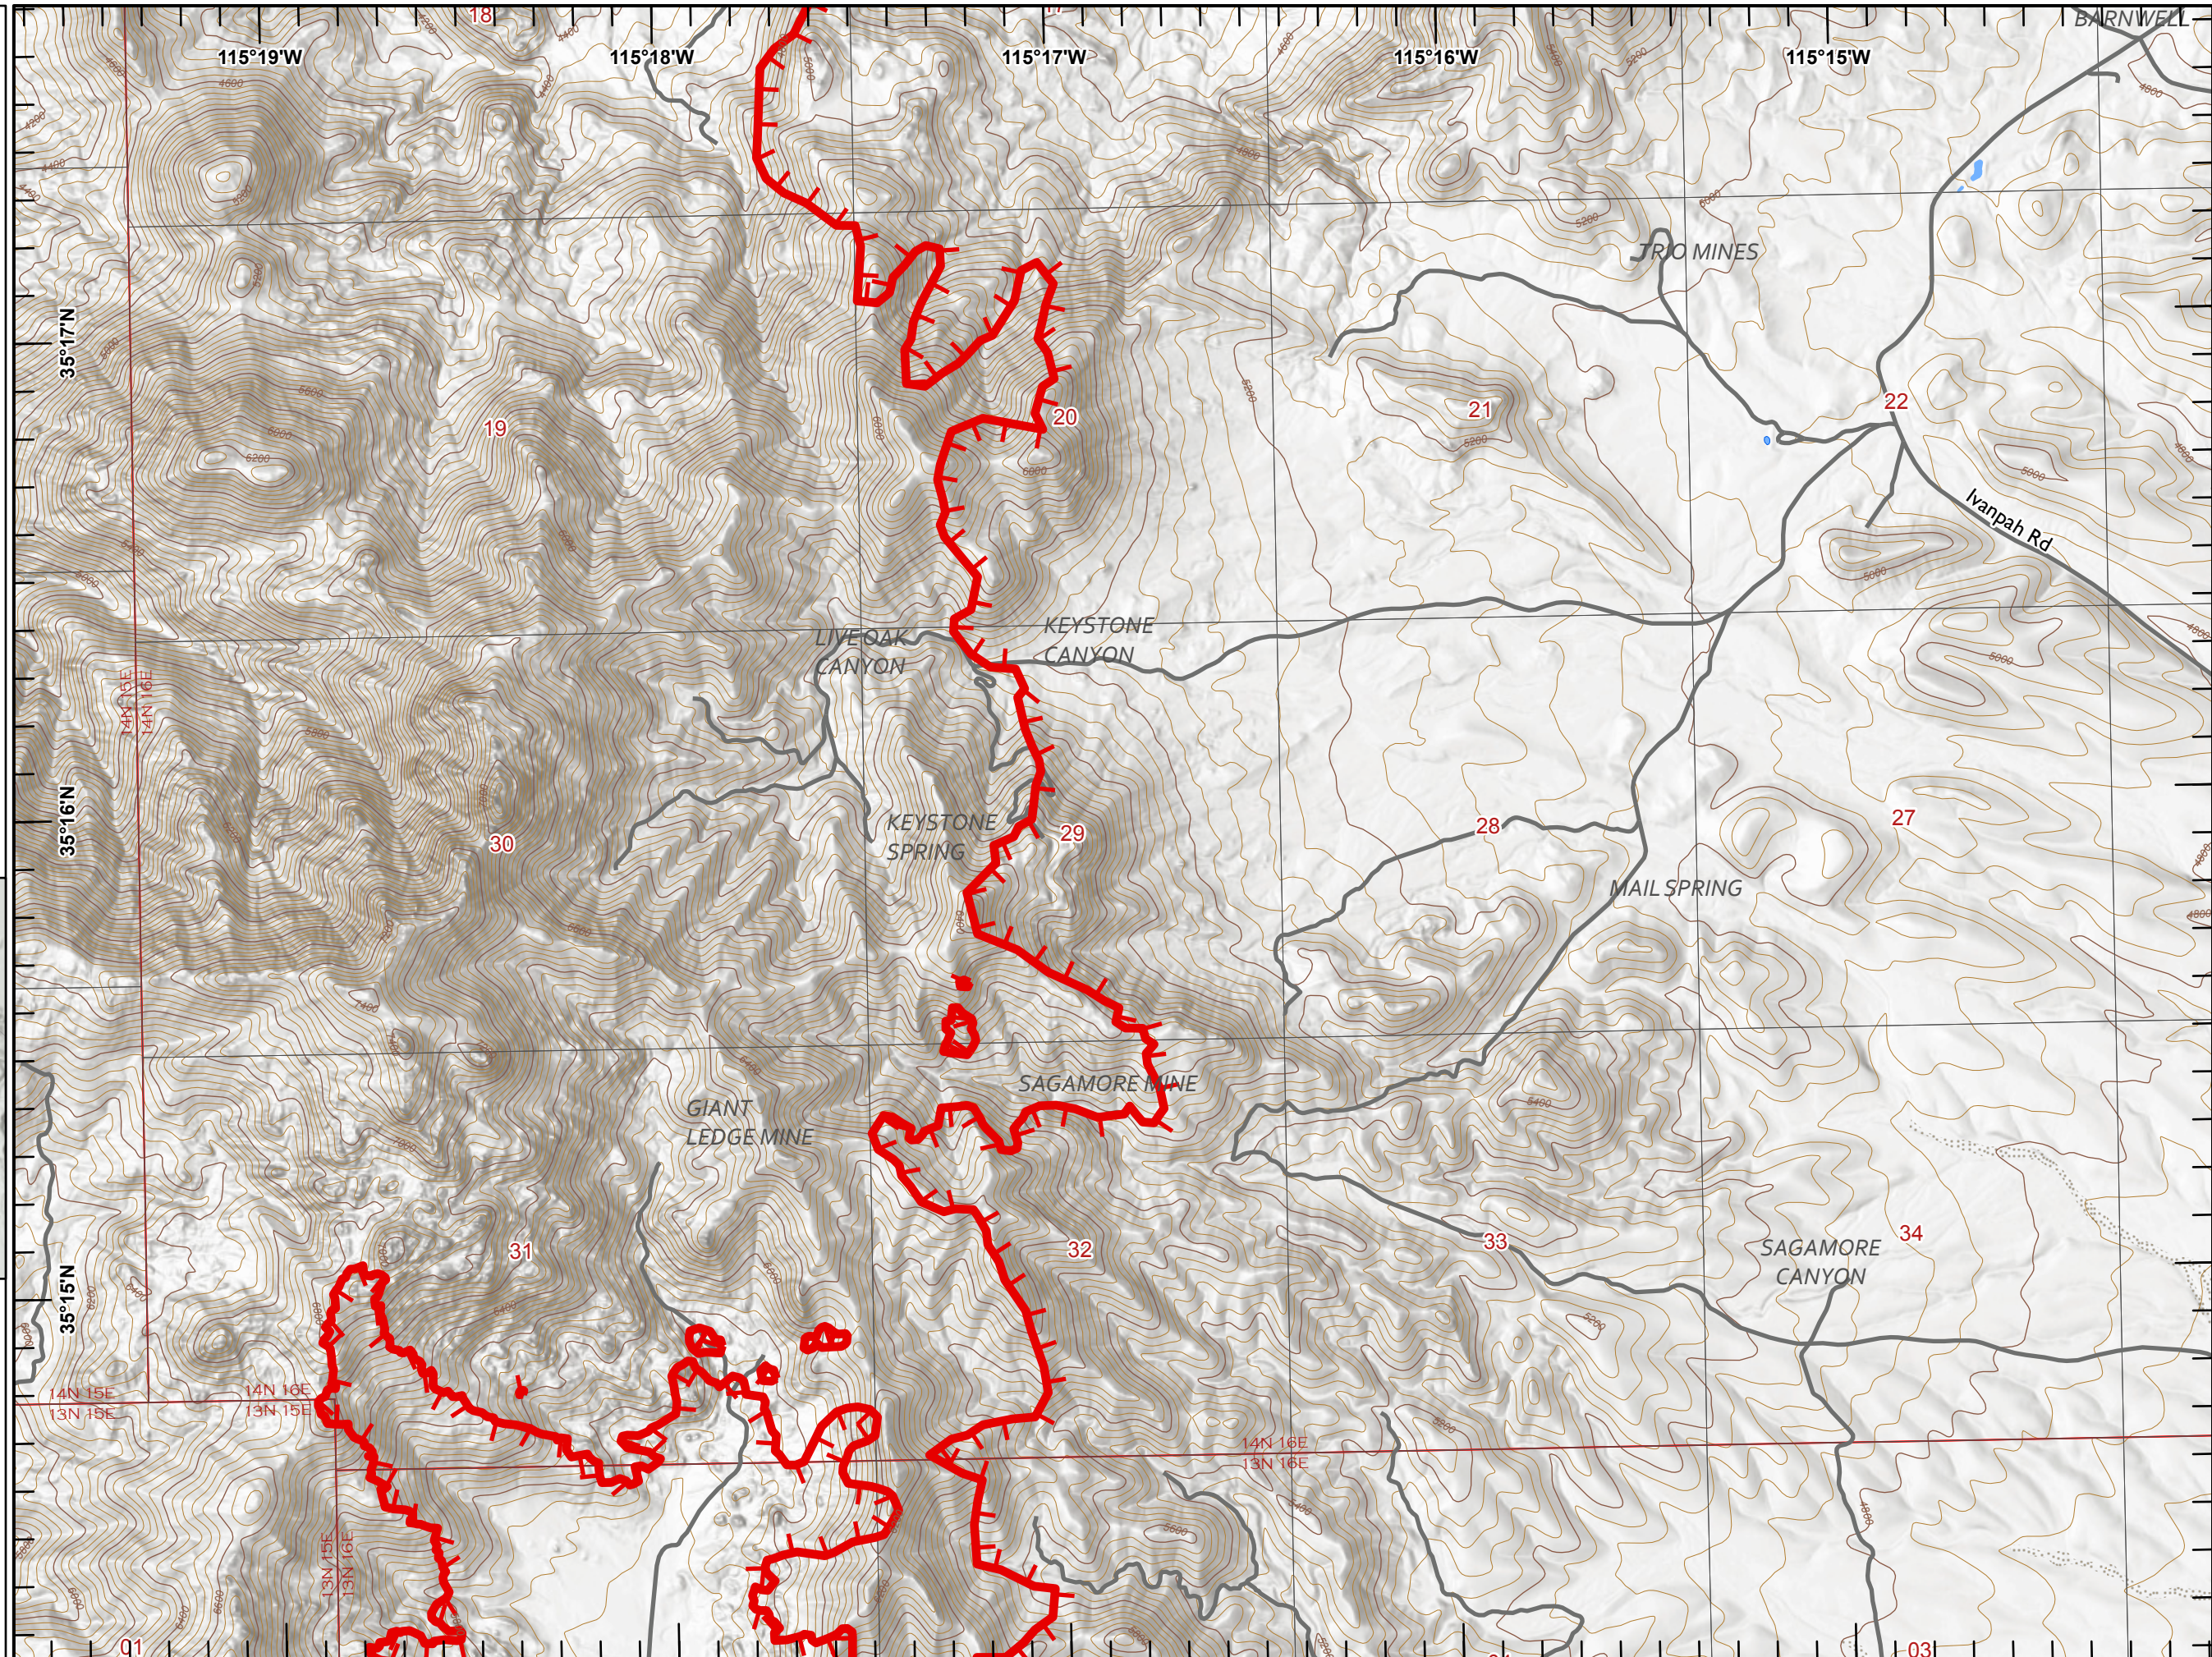

IAP YORK

CA-MNP-010701
July 30, 2023

Uncontained

0 1/4 1/2 Miles
1:24,000
Last Updated 7/30/2023 19:32

California Department of Forestry and Fire Protection
National Park Service
U.S. Department of the Interior