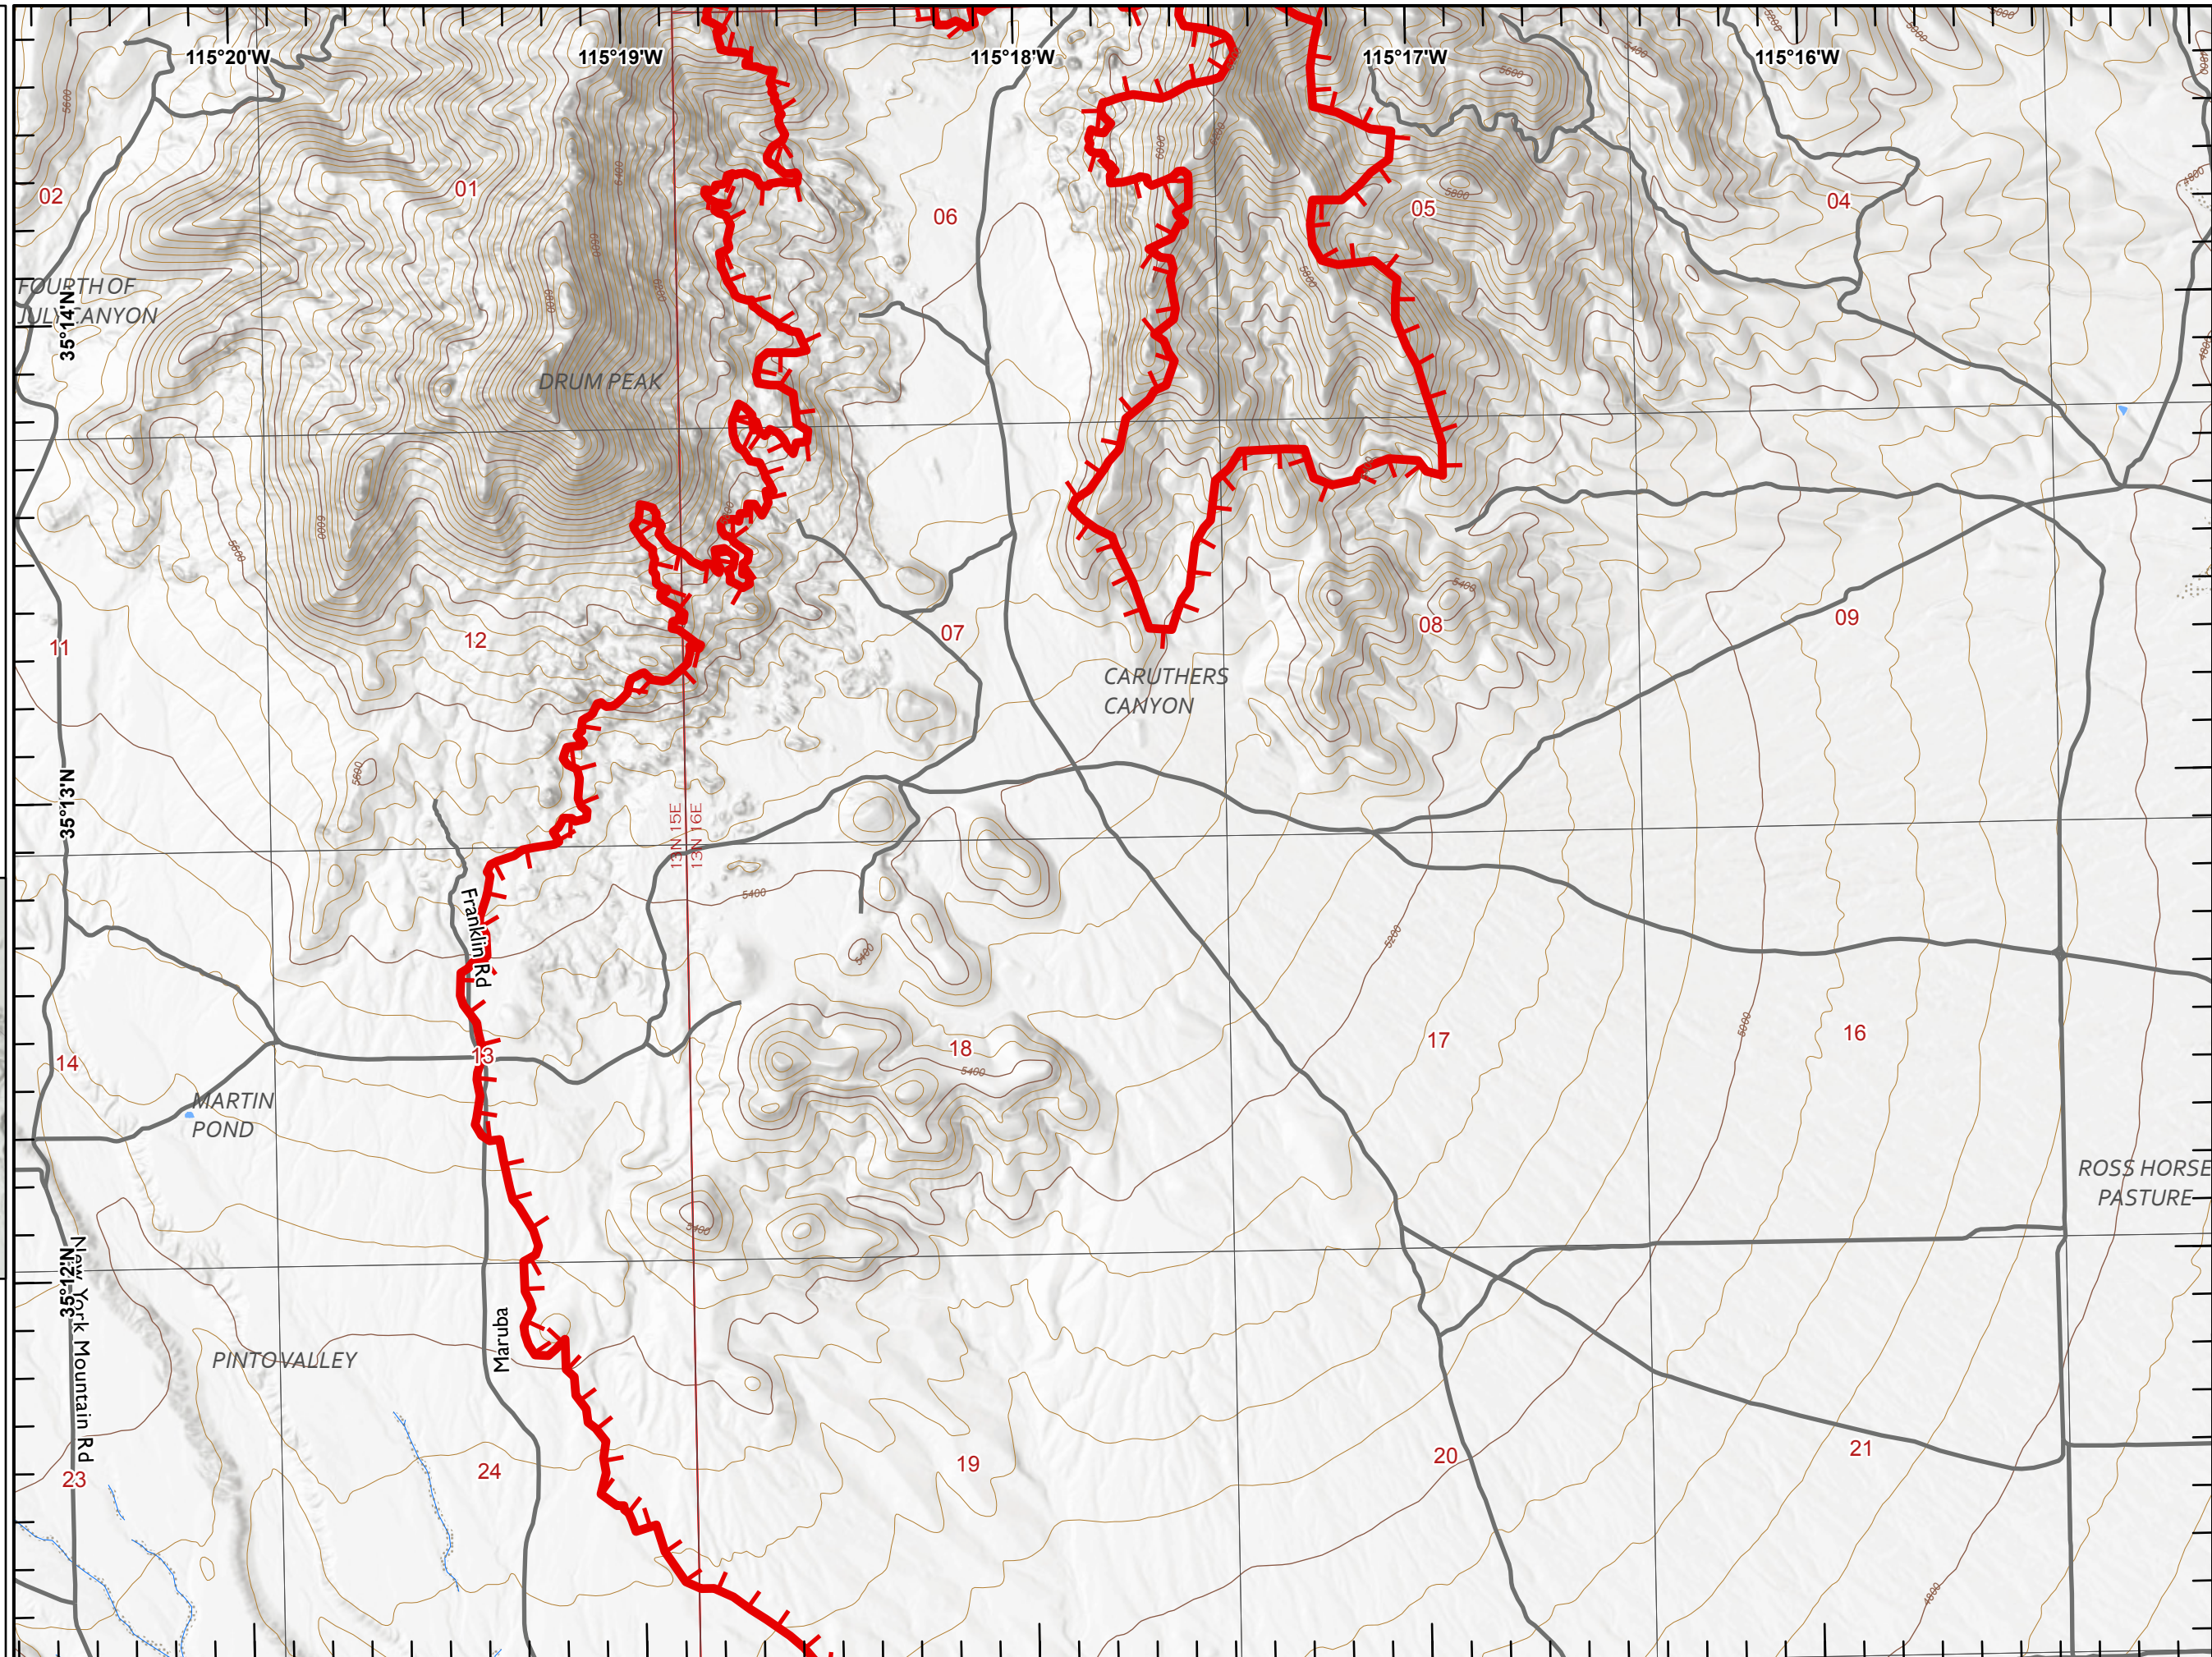

# IAP YORK

CA-MNP-010701  
July 30, 2023

 Uncontained

Miles  
0 1/4 1/2  
1:24,000  
Last Updated  
7/30/2023  
19:32

# IAP YORK

CA-MNP-010701  
July 30, 2023

-  Landmark
-  Uncontained

Miles  
0 1/4 1/2  
1:24,000  
Last Updated  
7/30/2023  
19:32