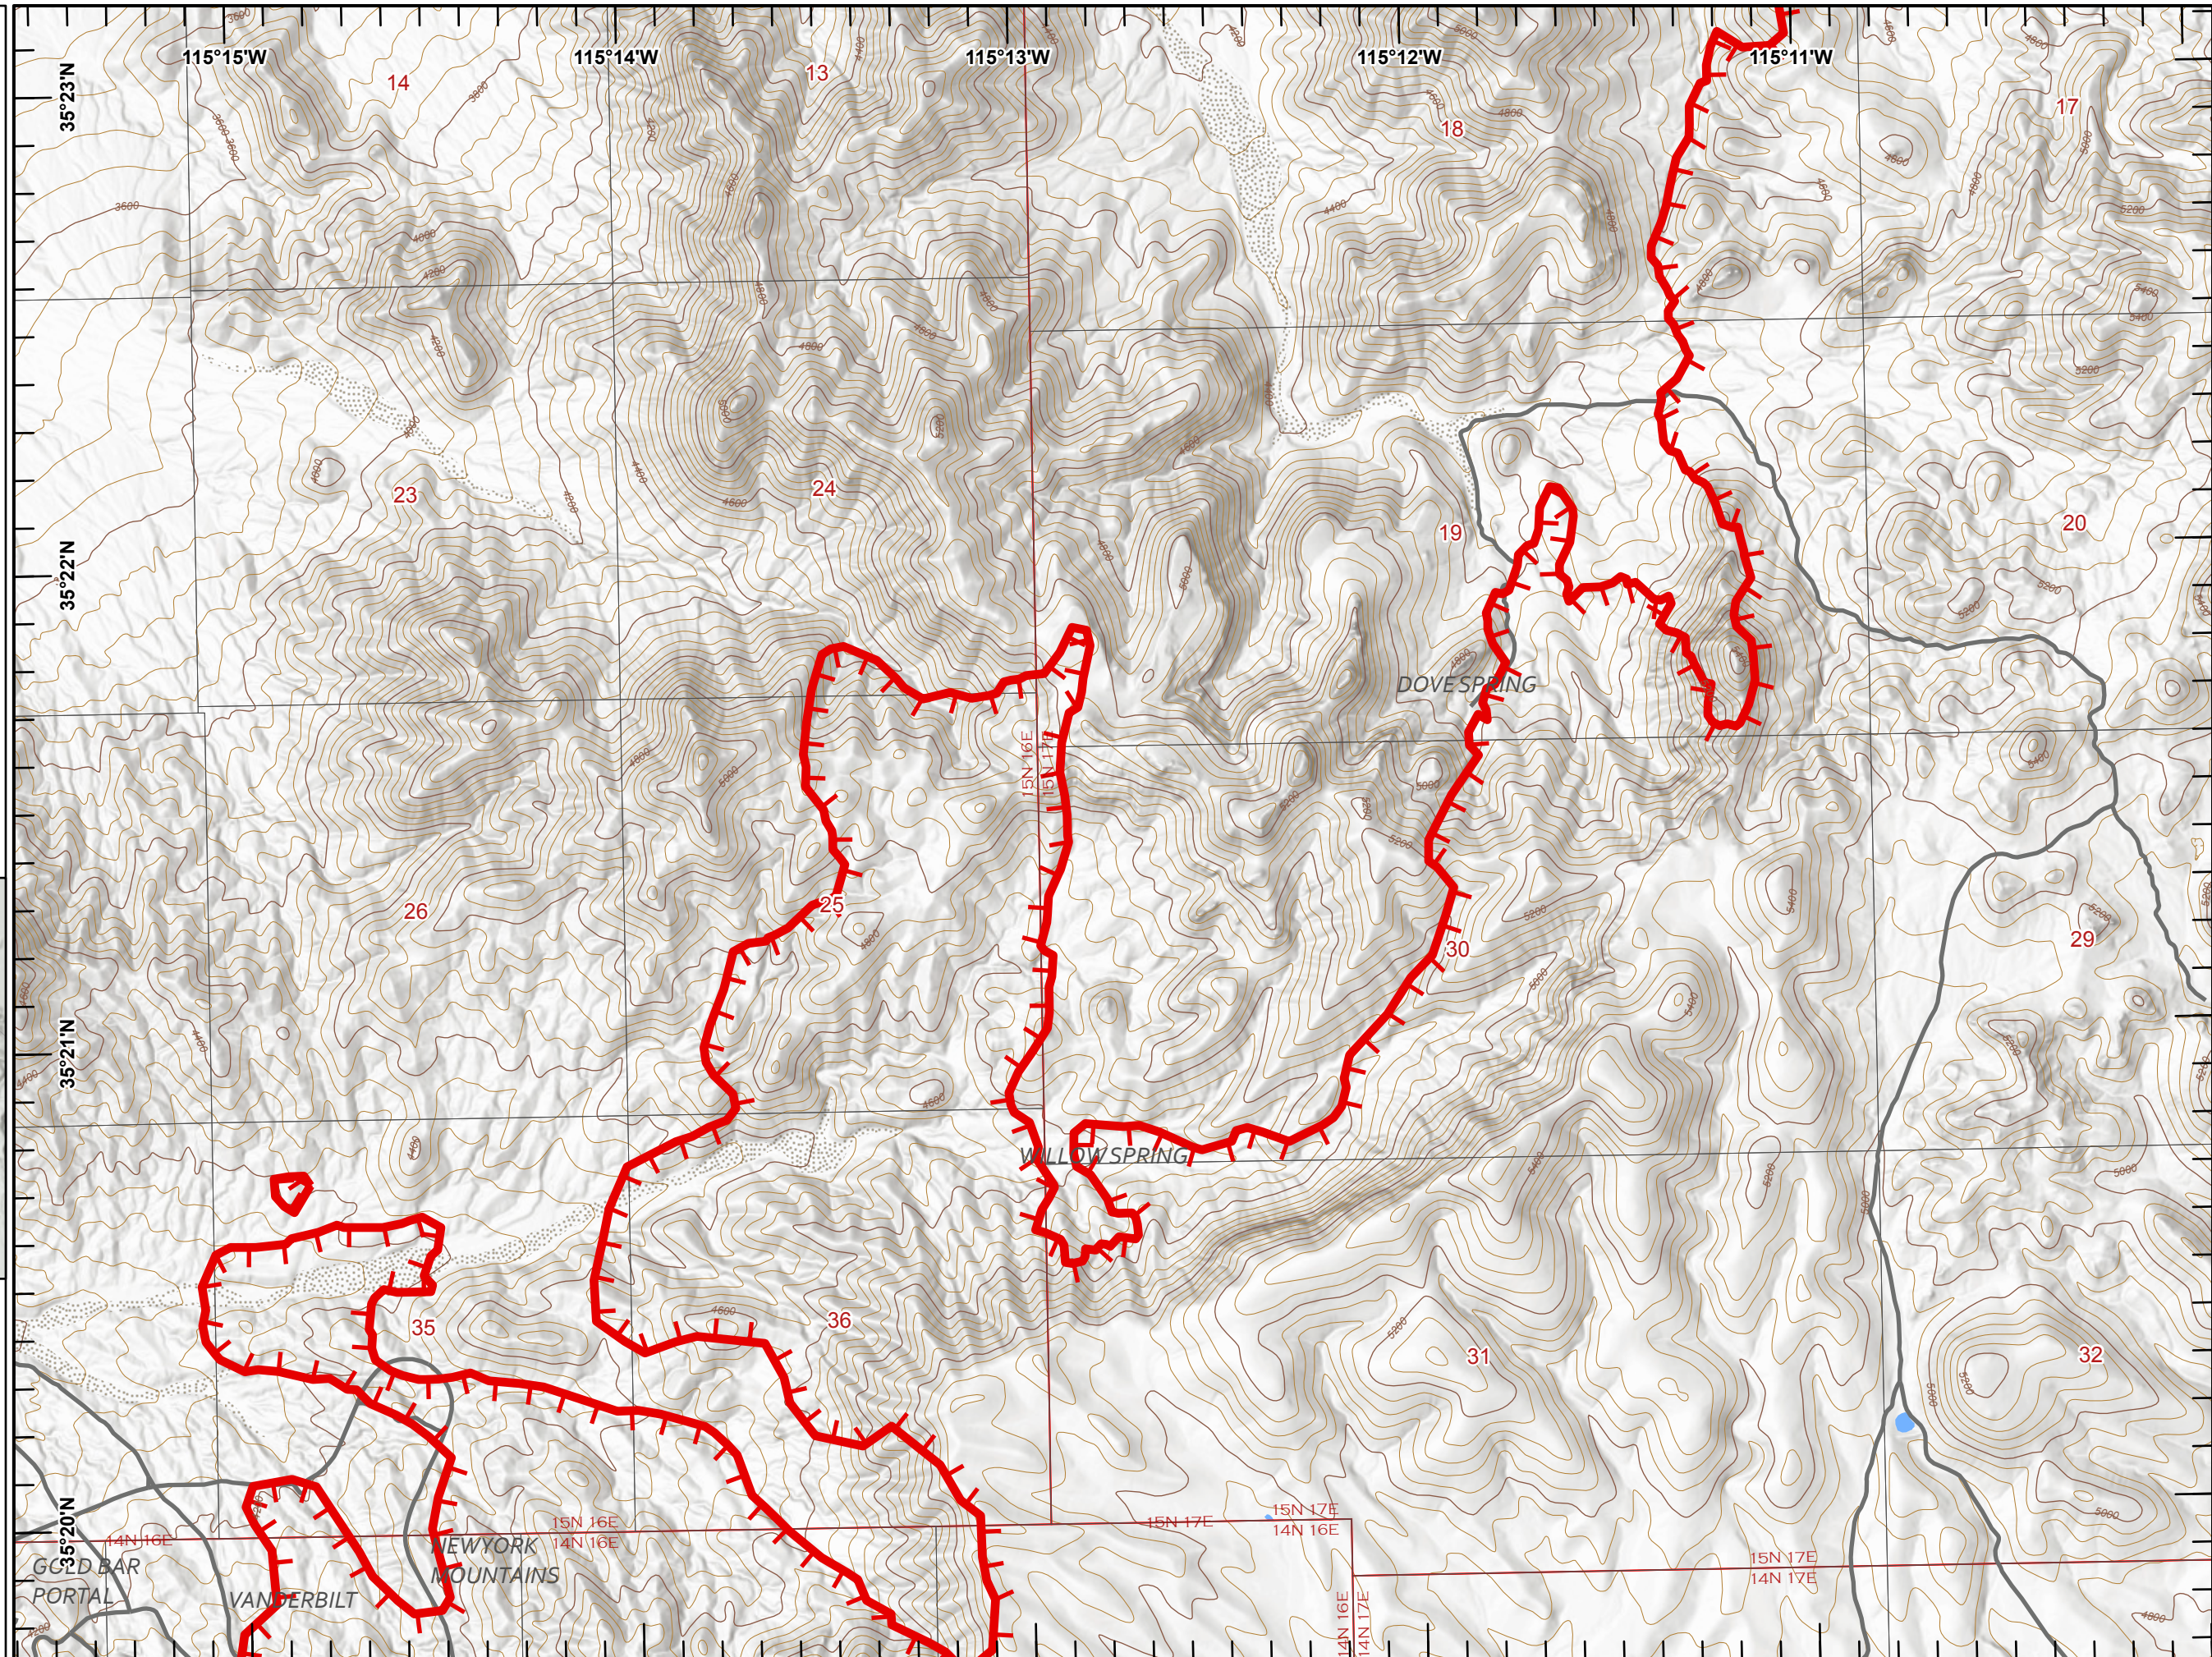

IAP YORK

CA-MNP-010701
July 30, 2023

Uncontained

Miles
0 1/4 1/2

1:24,000

Last Updated
7/30/2023
19:33