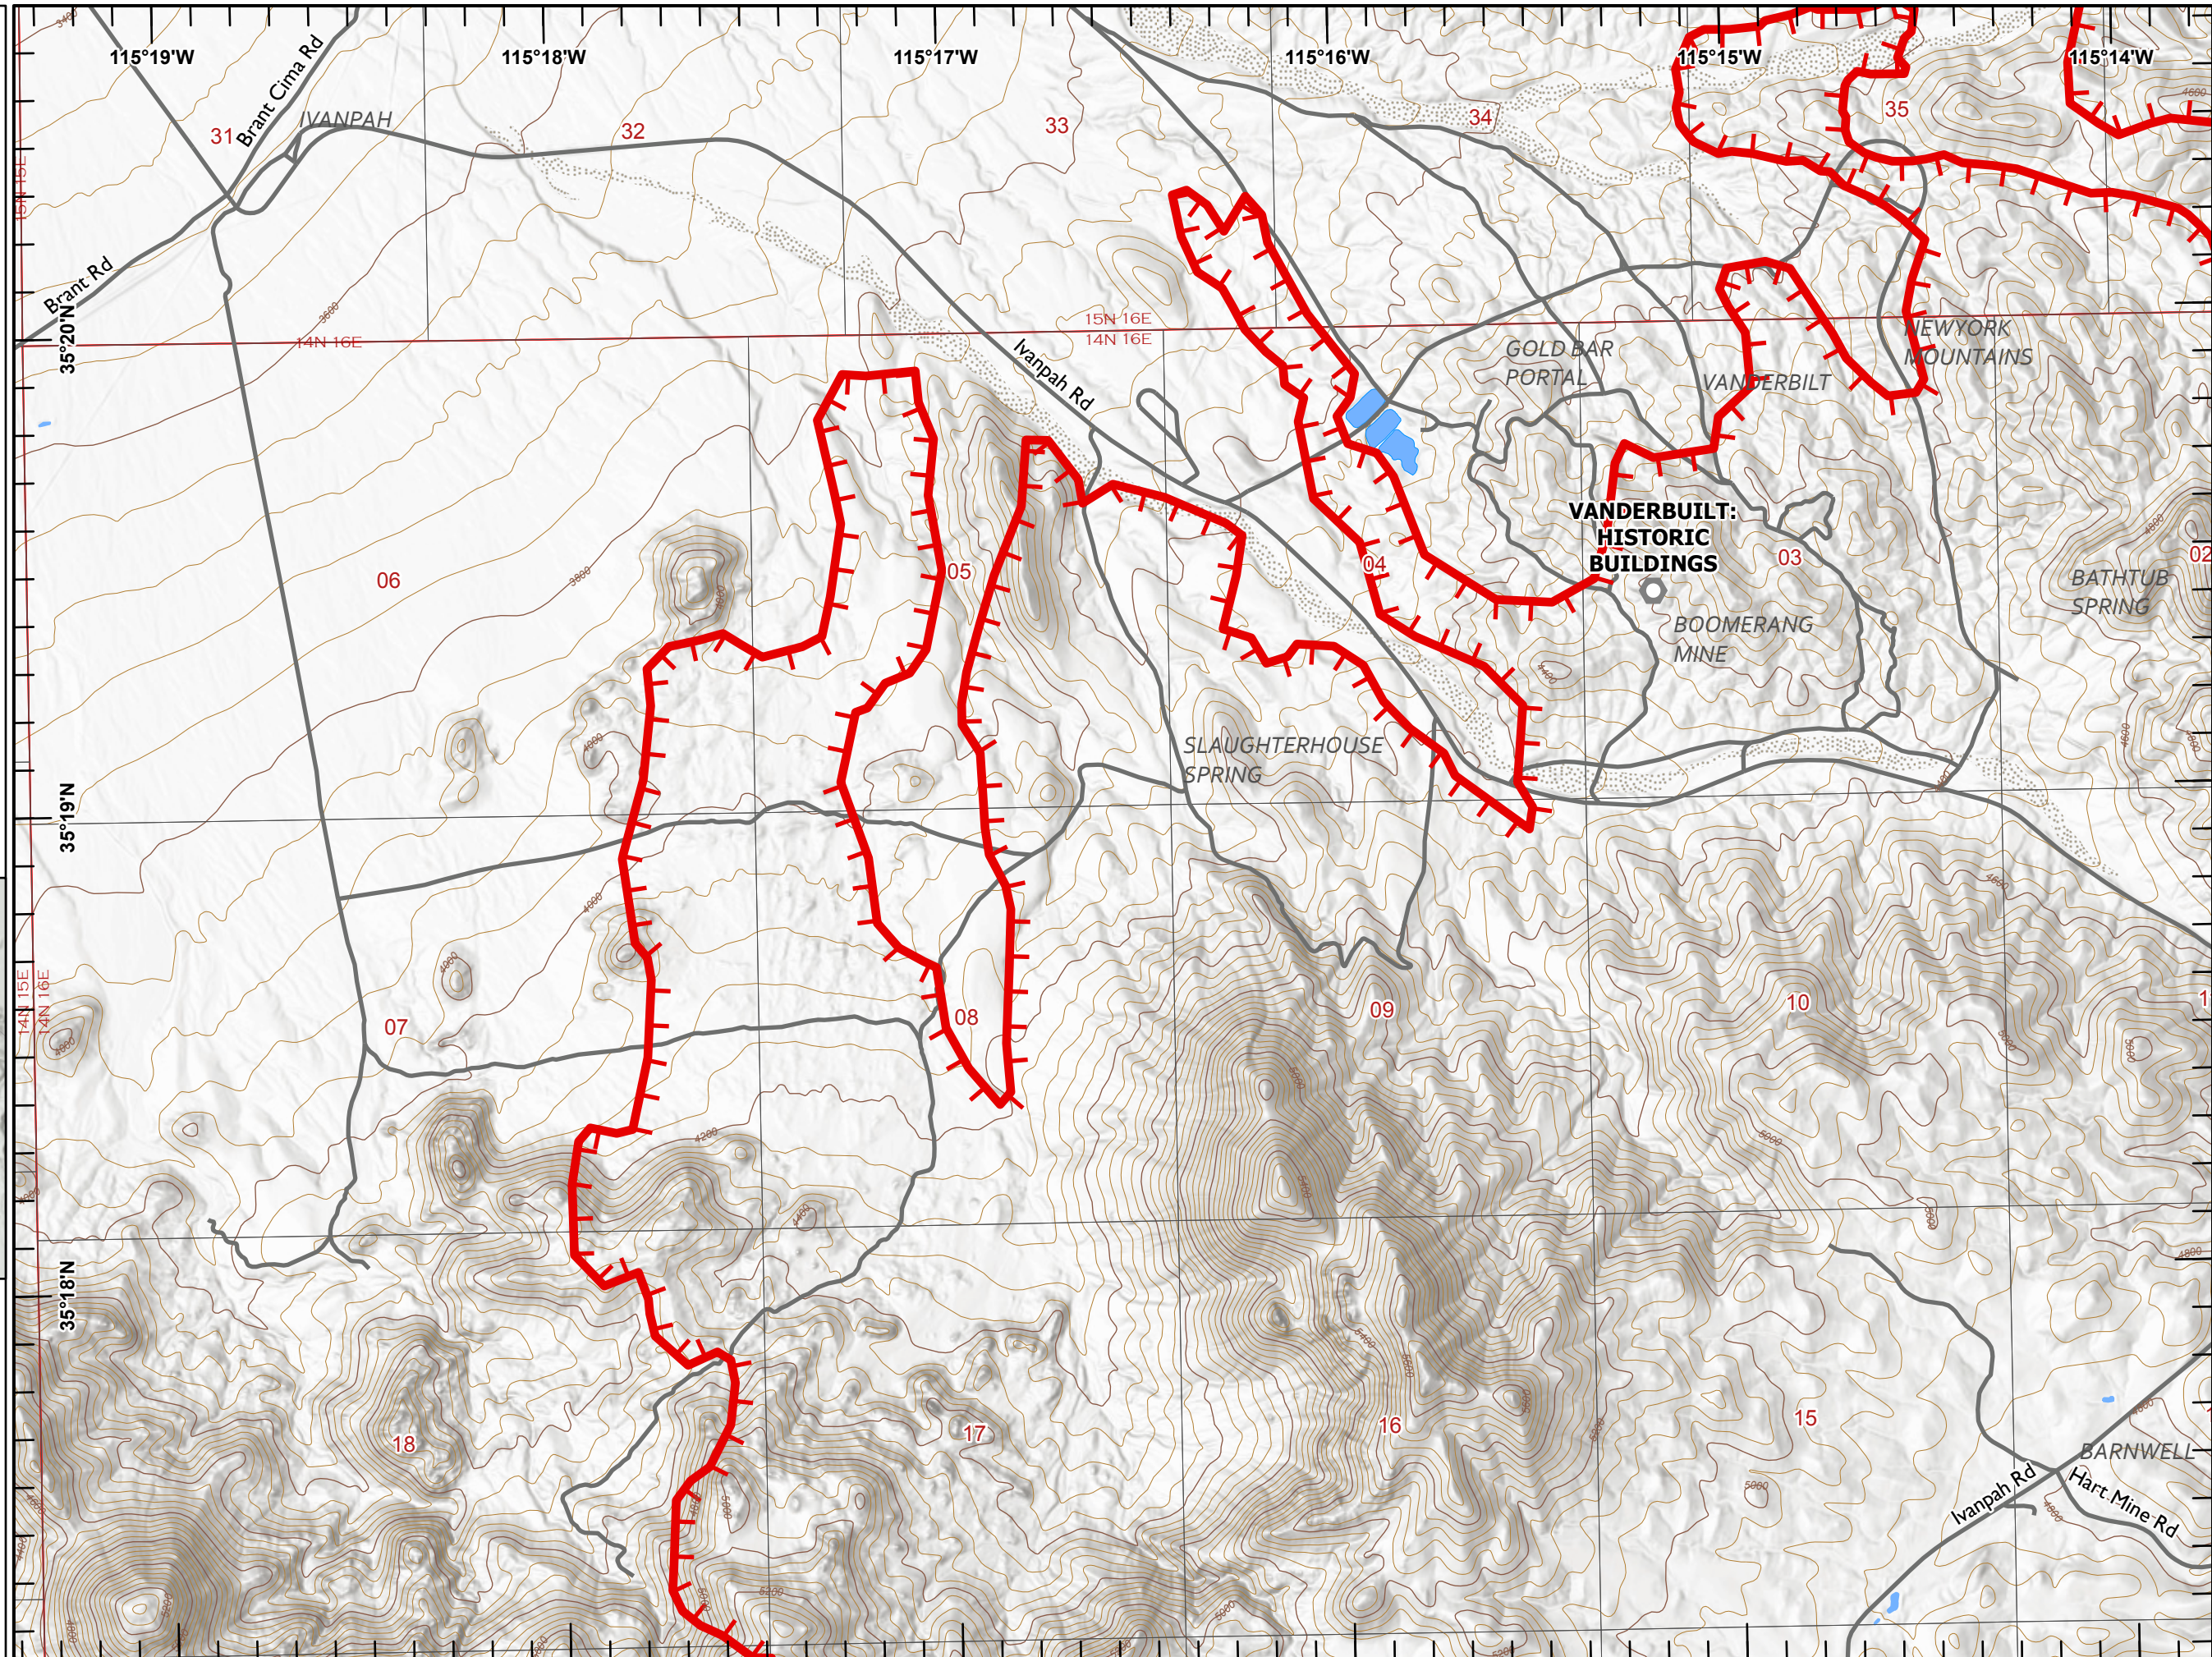

# IAP YORK

CA-MNP-010701  
July 30, 2023

-  Landmark
-  Uncontained

Miles  
0 1/4 1/2  
1:24,000  
Last Updated  
7/30/2023  
19:32

# IAP YORK

CA-MNP-010701  
July 30, 2023

-  Landmark
-  Uncontained

Miles  
0 1/4 1/2

1:24,000

Last Updated  
7/30/2023  
19:33