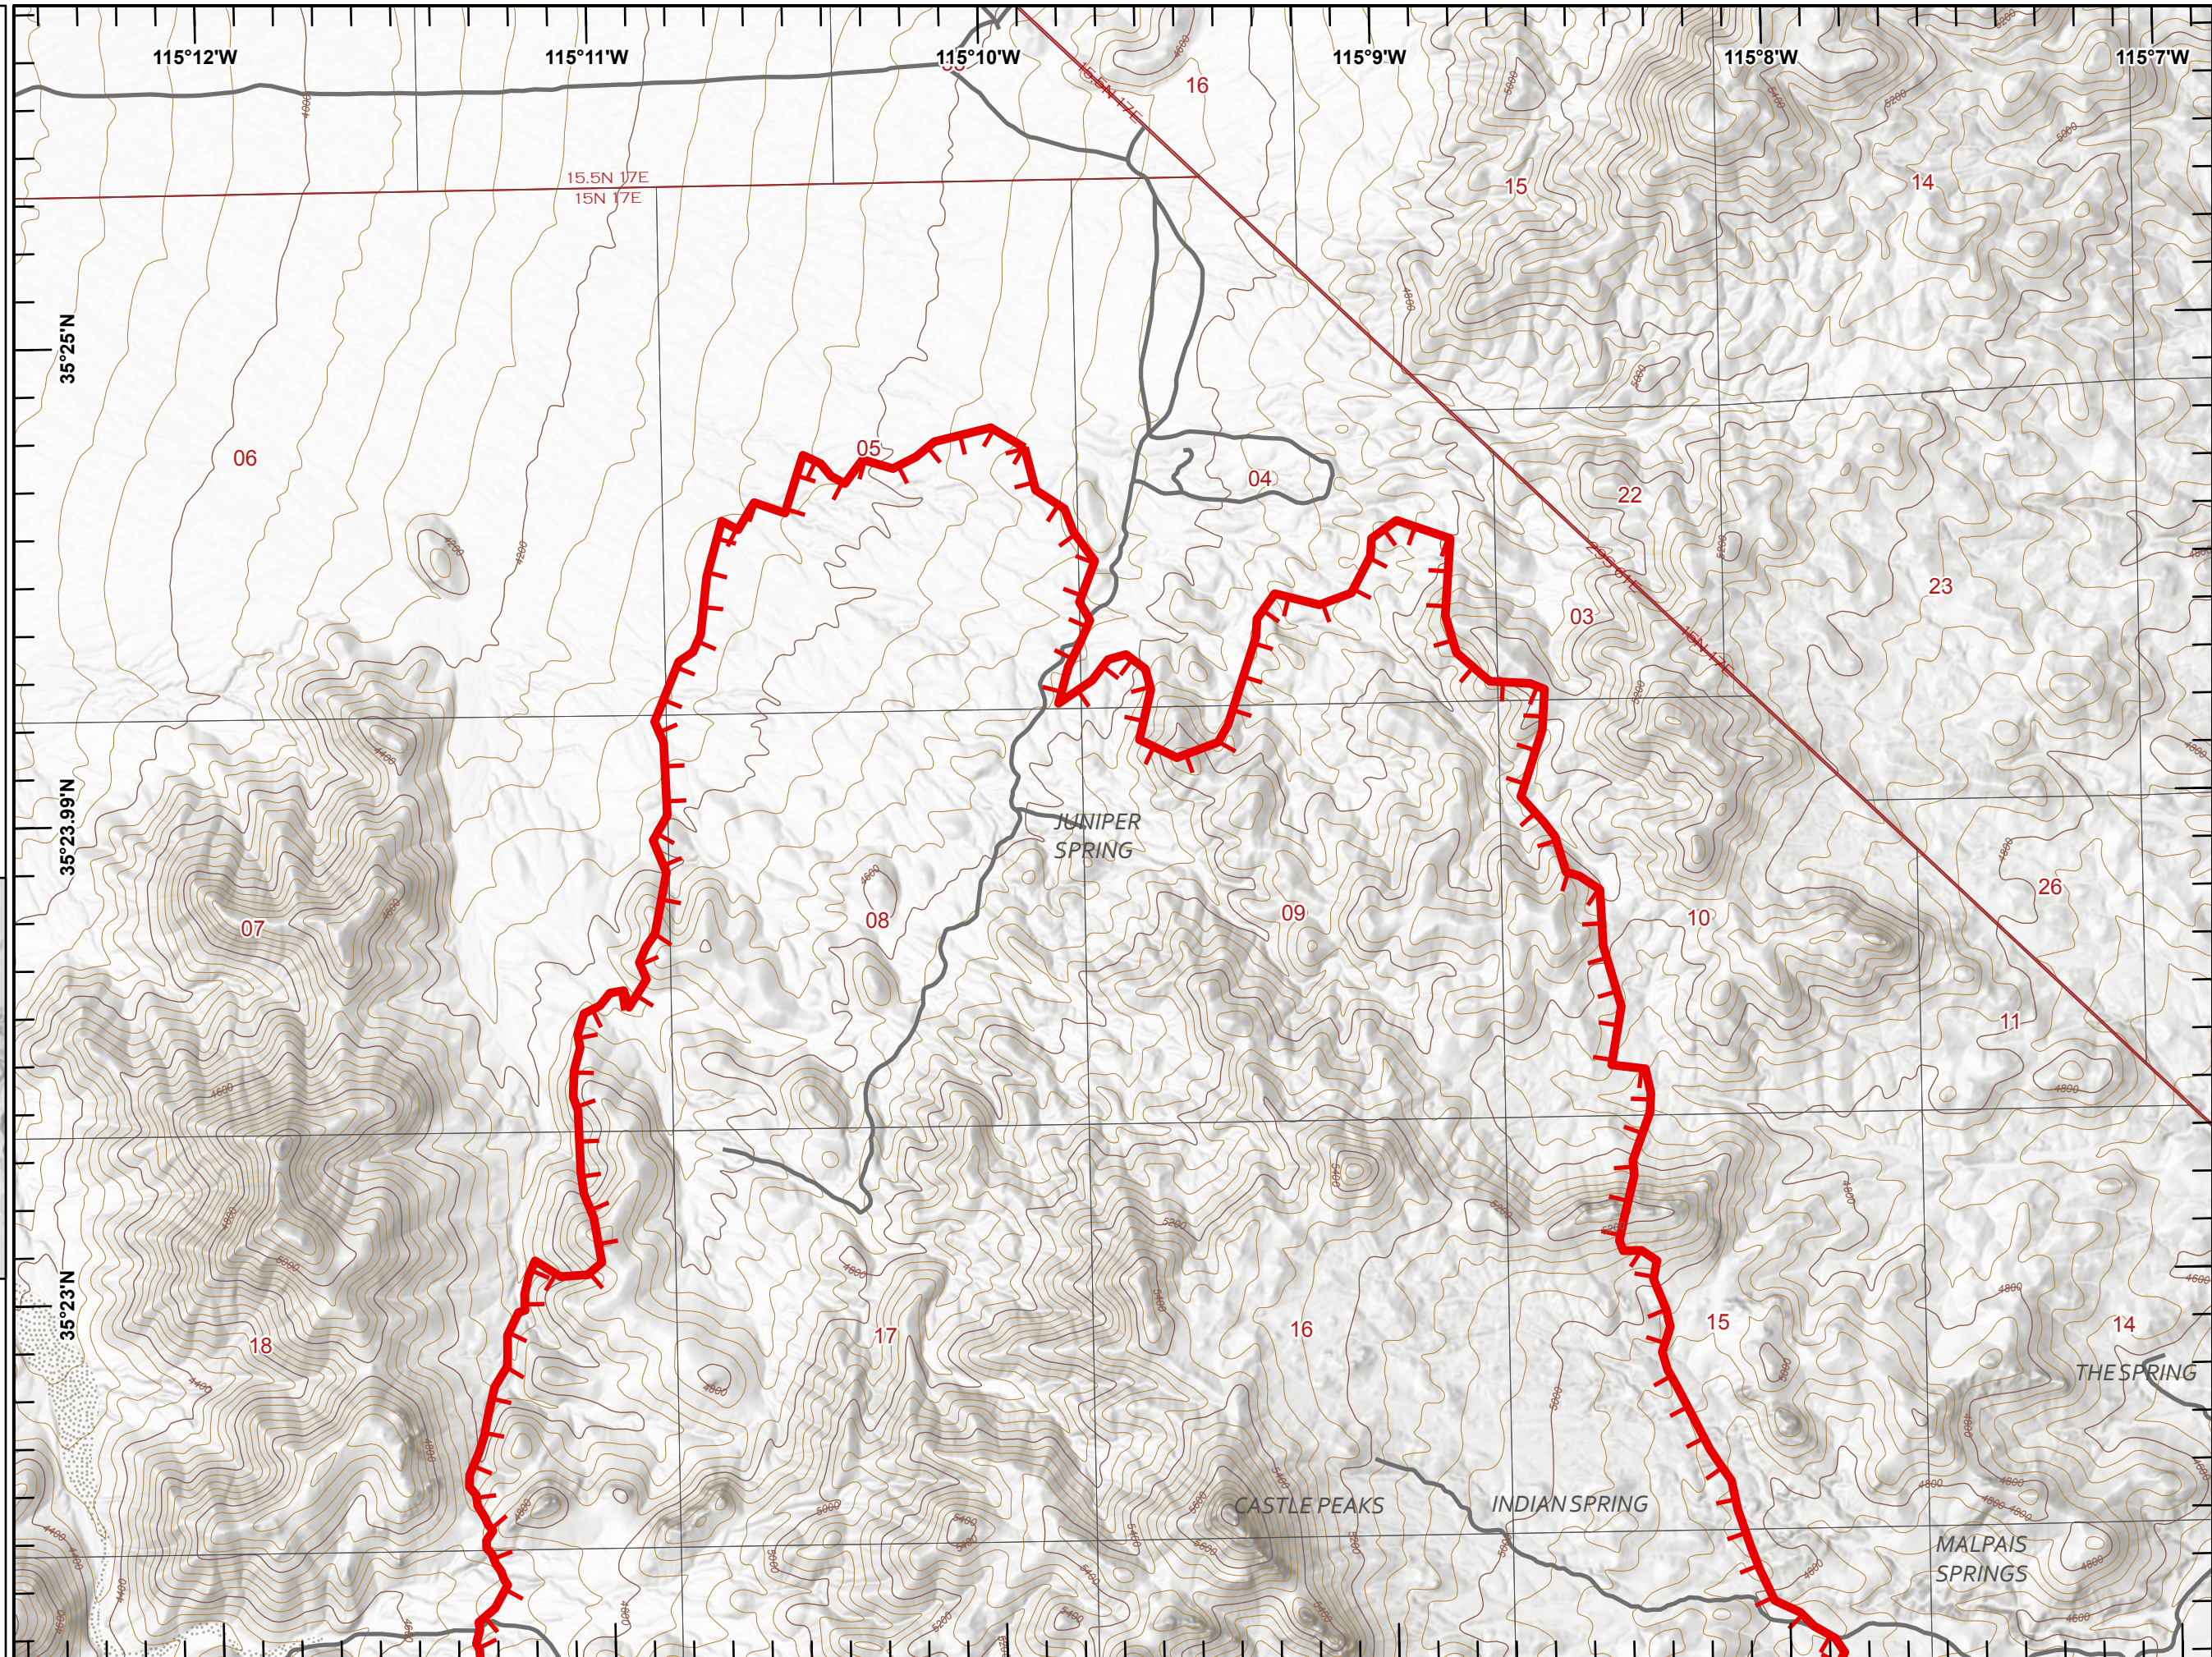

IAP YORK

CA-MNP-010701
July 30, 2023

Uncontained

Miles
0 1/4 1/2

1:24,000

Last Updated
7/30/2023
19:33