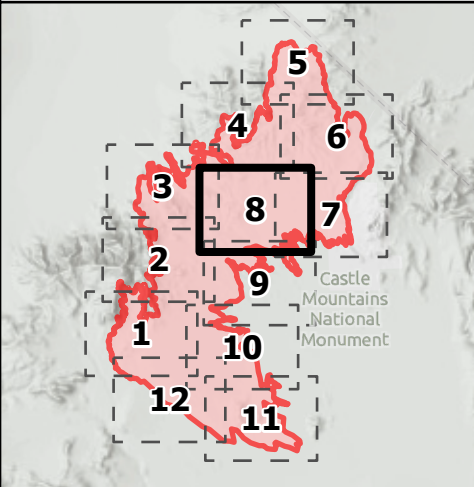

IAP YORK

CA-MNP-010701
July 30, 2023

Uncontained

Miles
0 1/4 1/2

1:24,000

Last Updated
7/30/2023
19:33