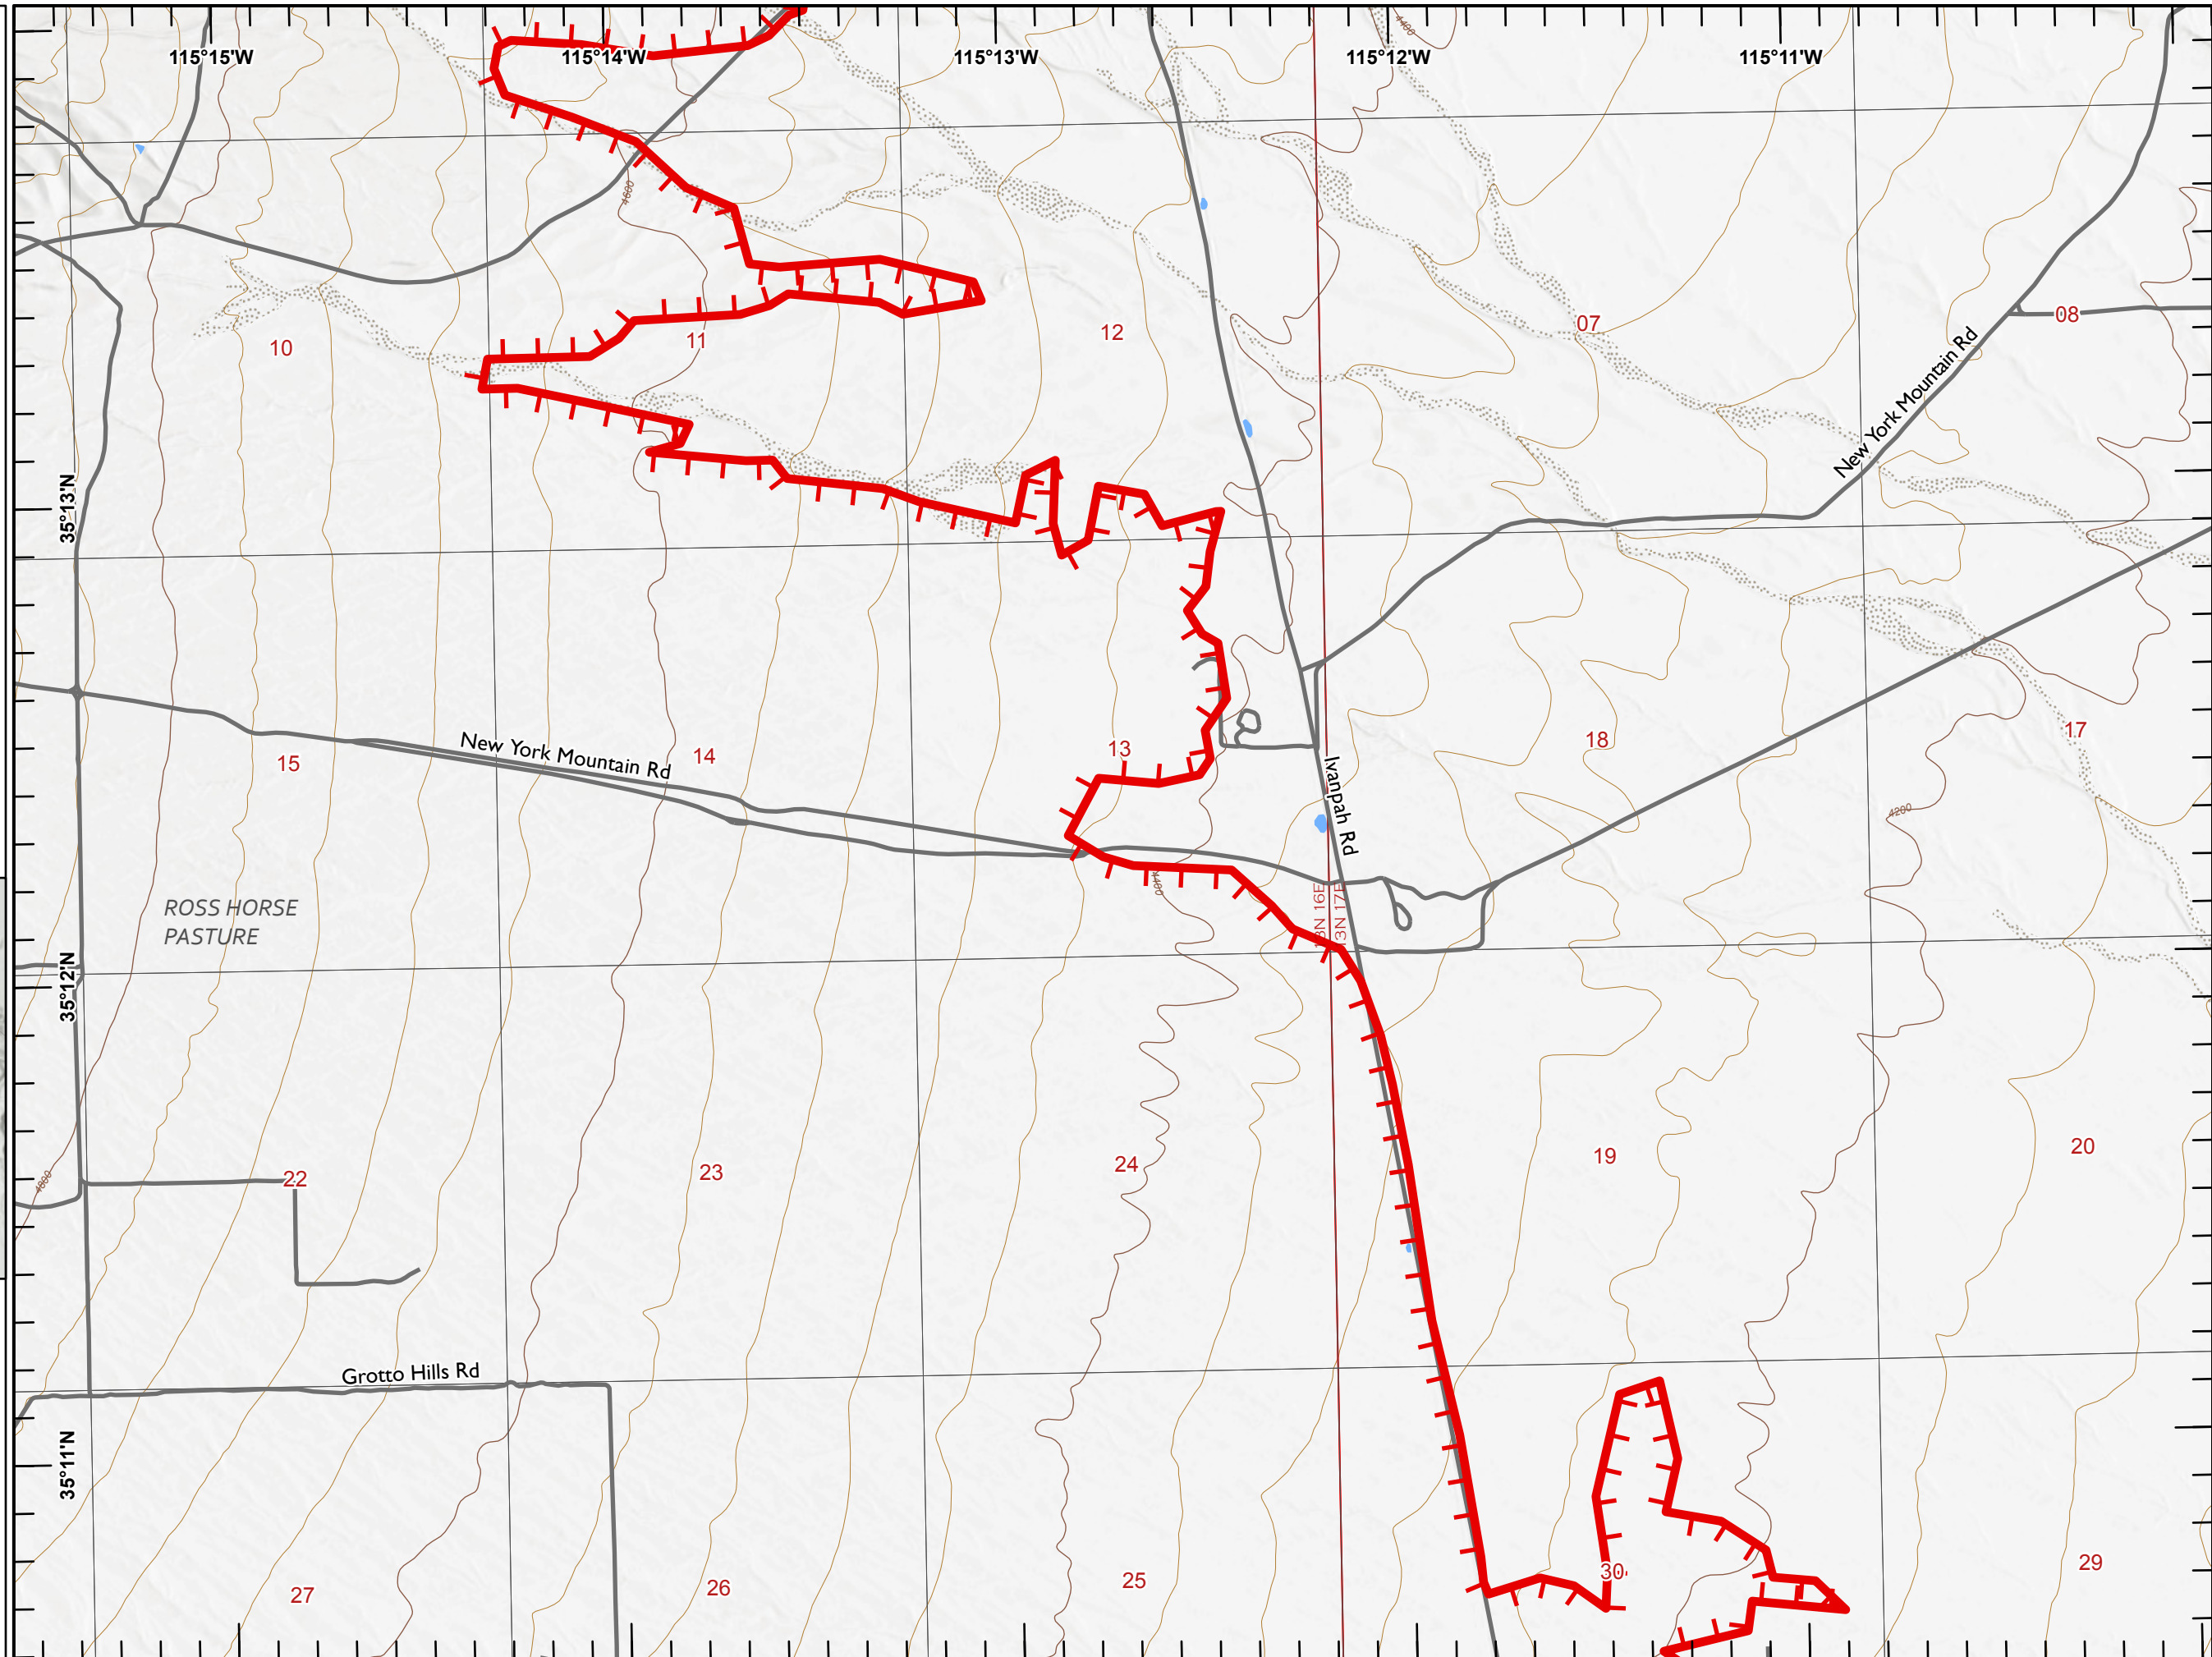

# IAP YORK

CA-MNP-010701  
July 30, 2023

 Uncontained

Miles  
0 1/4 1/2  
1:24,000  
Last Updated  
7/30/2023  
19:32