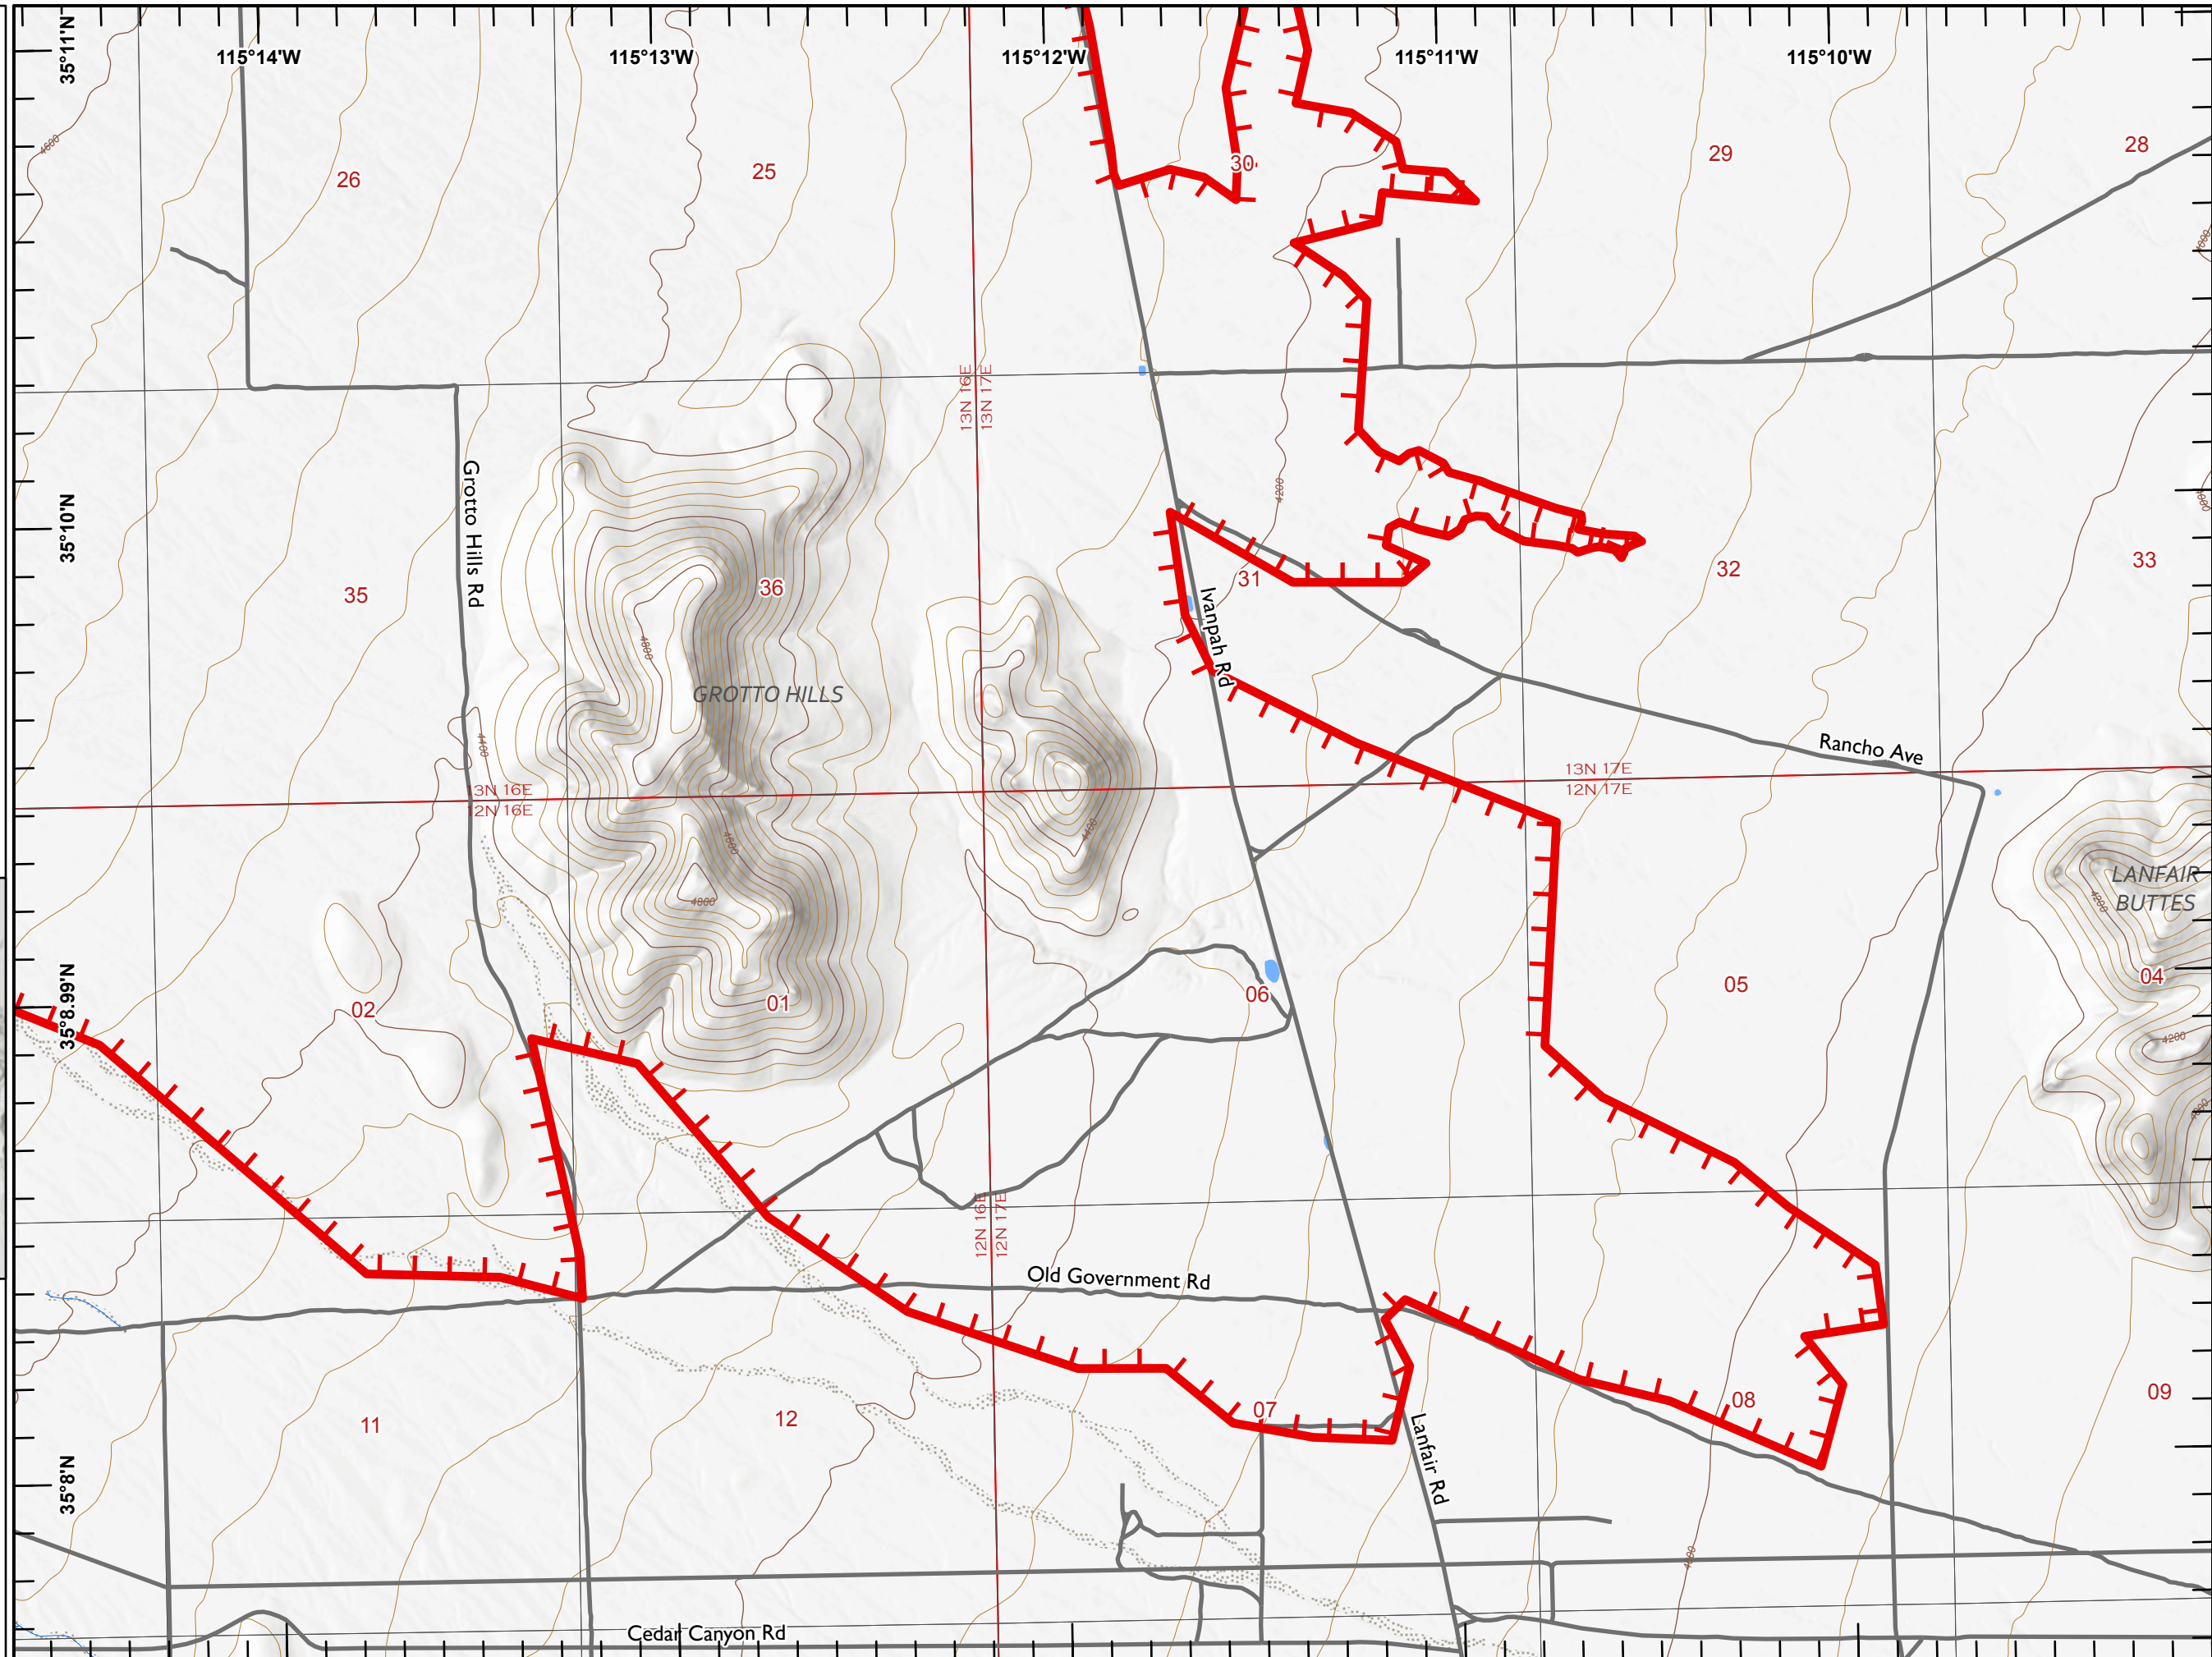

# IAP YORK

CA-MNP-010701  
July 30, 2023

 Uncontained

Miles  
0 1/4 1/2

1:24,000

Last Updated  
7/30/2023  
19:32

# IAP YORK

CA-MNP-010701  
July 30, 2023

-  Landmark
-  Uncontained

Miles  
0 1/4 1/2  
1:24,000  
Last Updated  
7/30/2023  
19:32

# IAP YORK

CA-MNP-010701  
July 30, 2023

-  Landmark
-  Uncontained

Miles  
0 1/4 1/2

1:24,000

Last Updated  
7/30/2023  
19:33