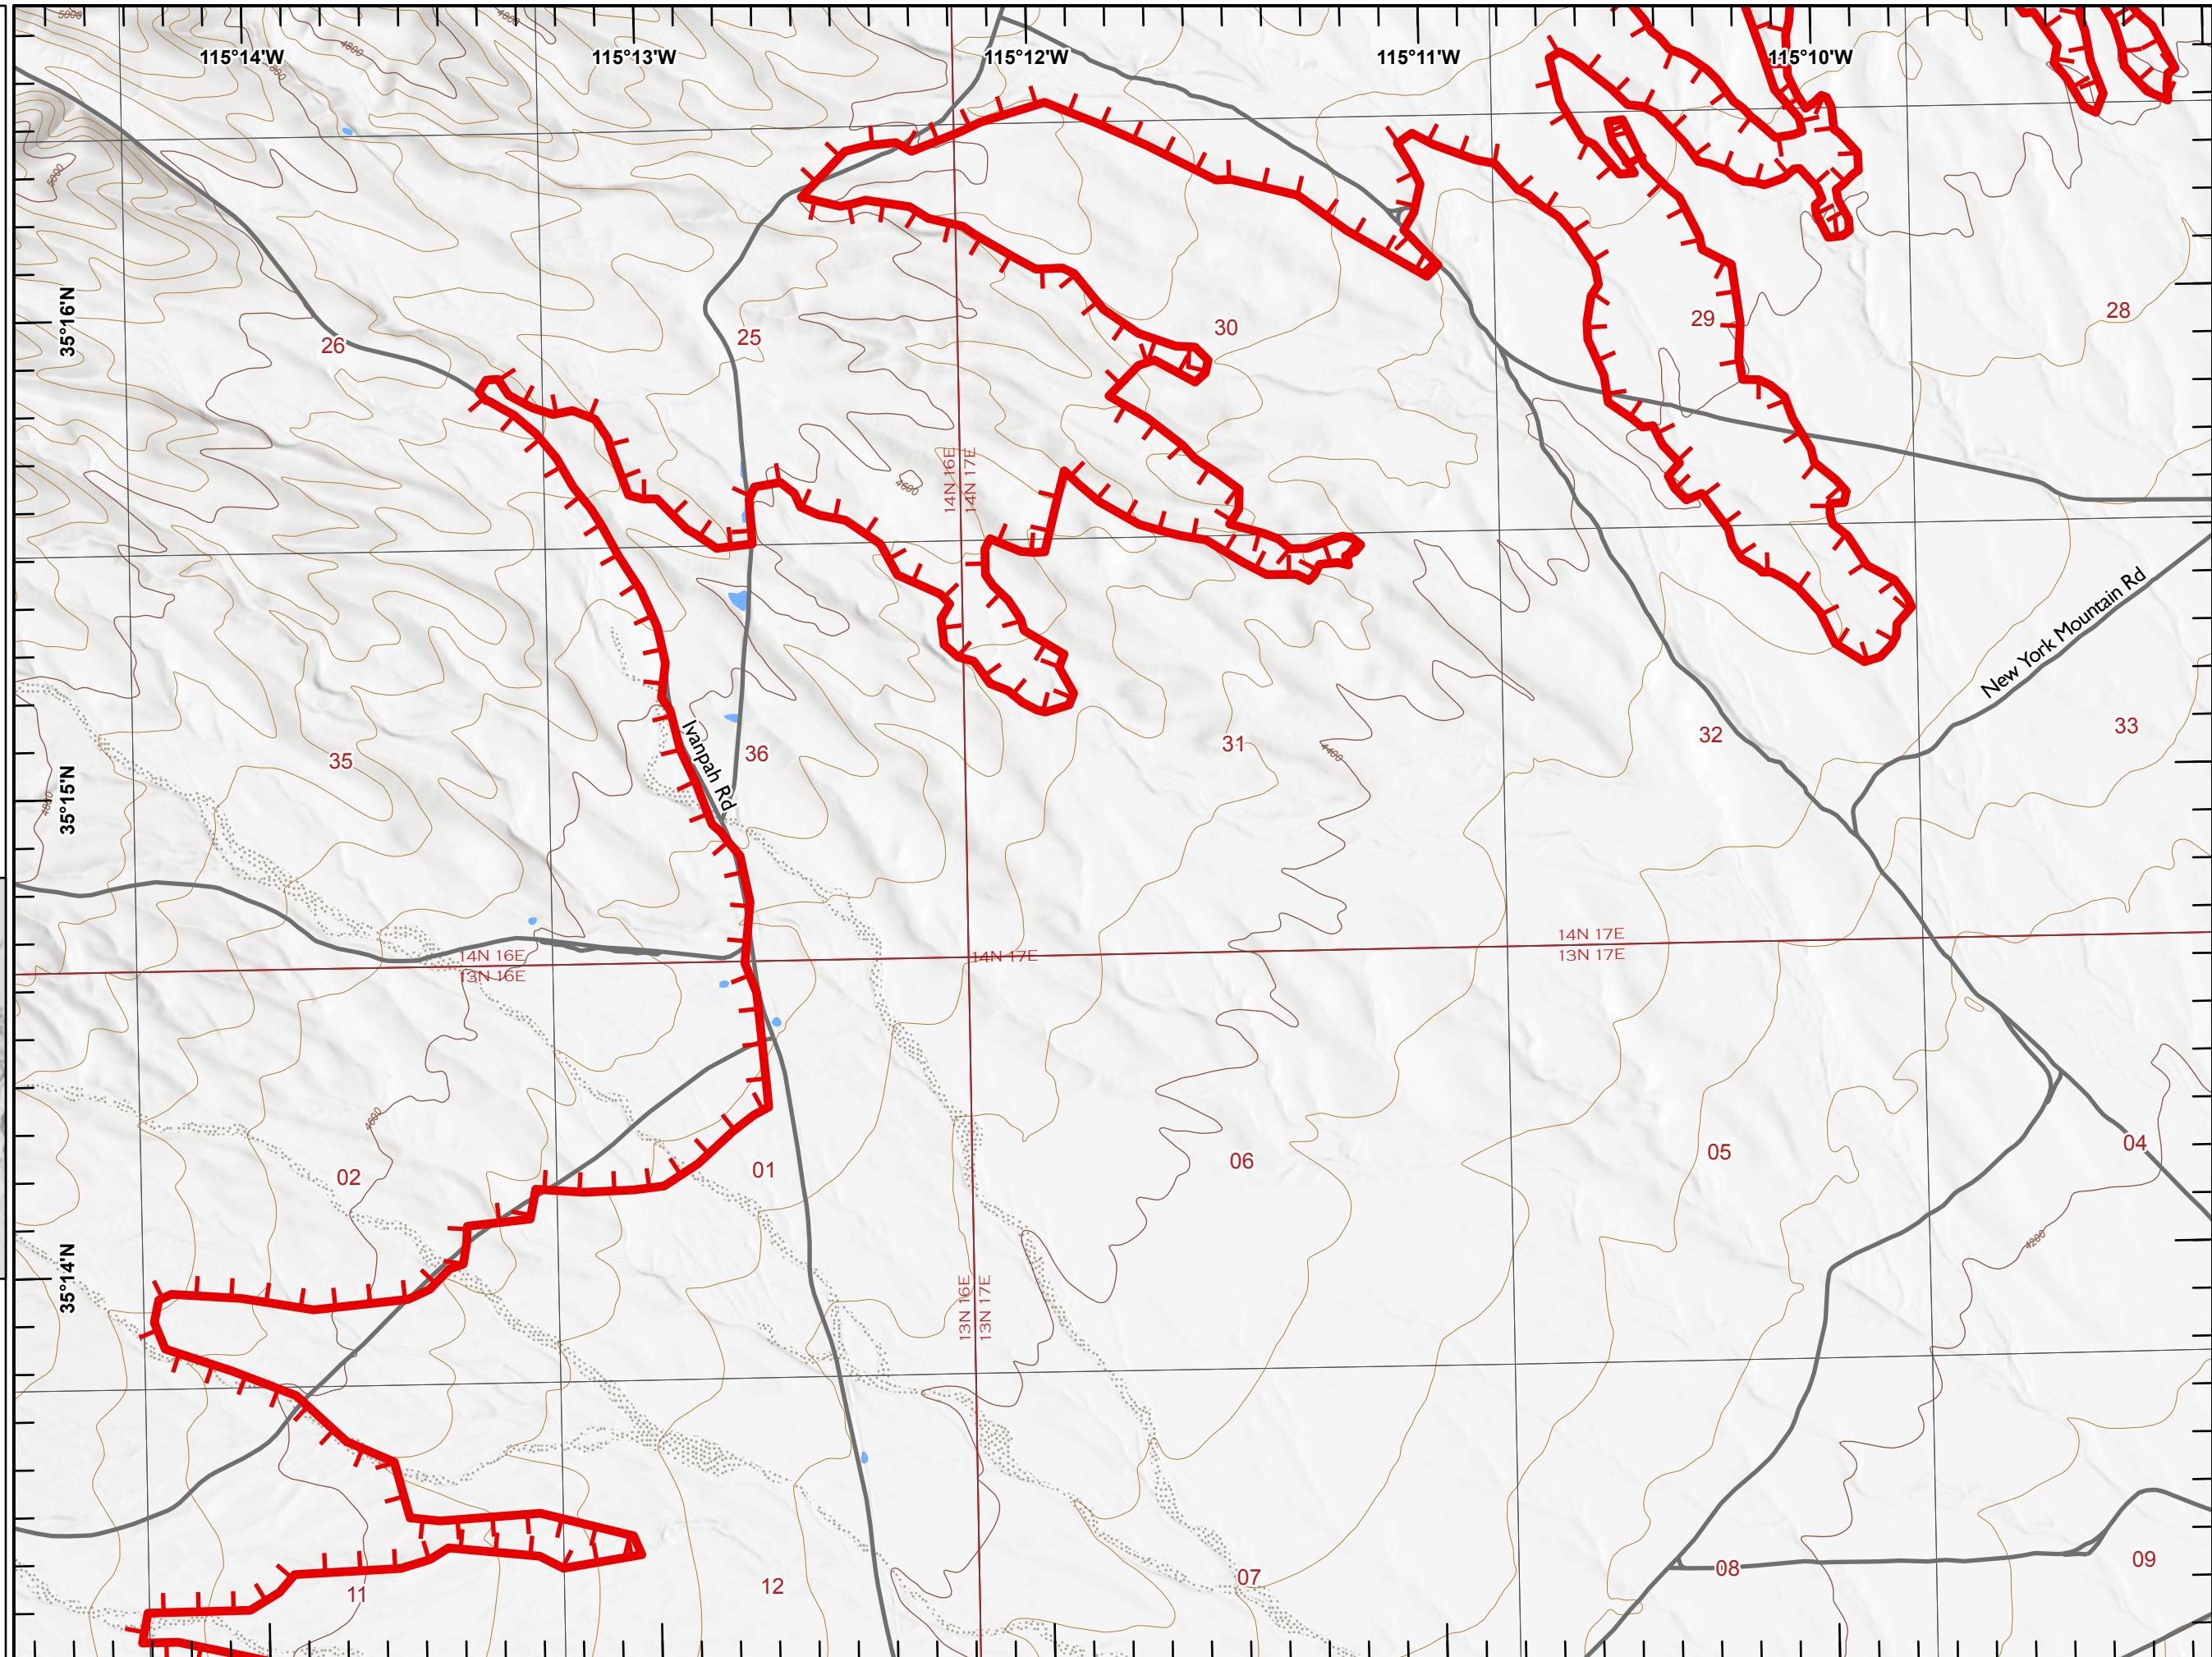

IAP YORK

CA-MNP-010701
July 30, 2023

Uncontained

1:24,000

Last Updated
7/30/2023
19:33