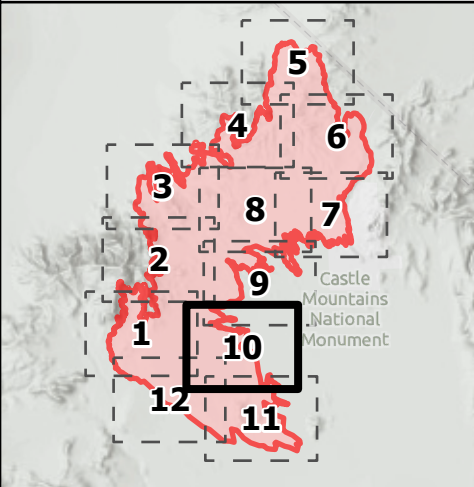

IAP YORK

CA-MNP-010701
July 30, 2023

Uncontained

Miles
0 1/4 1/2

1:24,000

Last Updated
7/30/2023
19:32