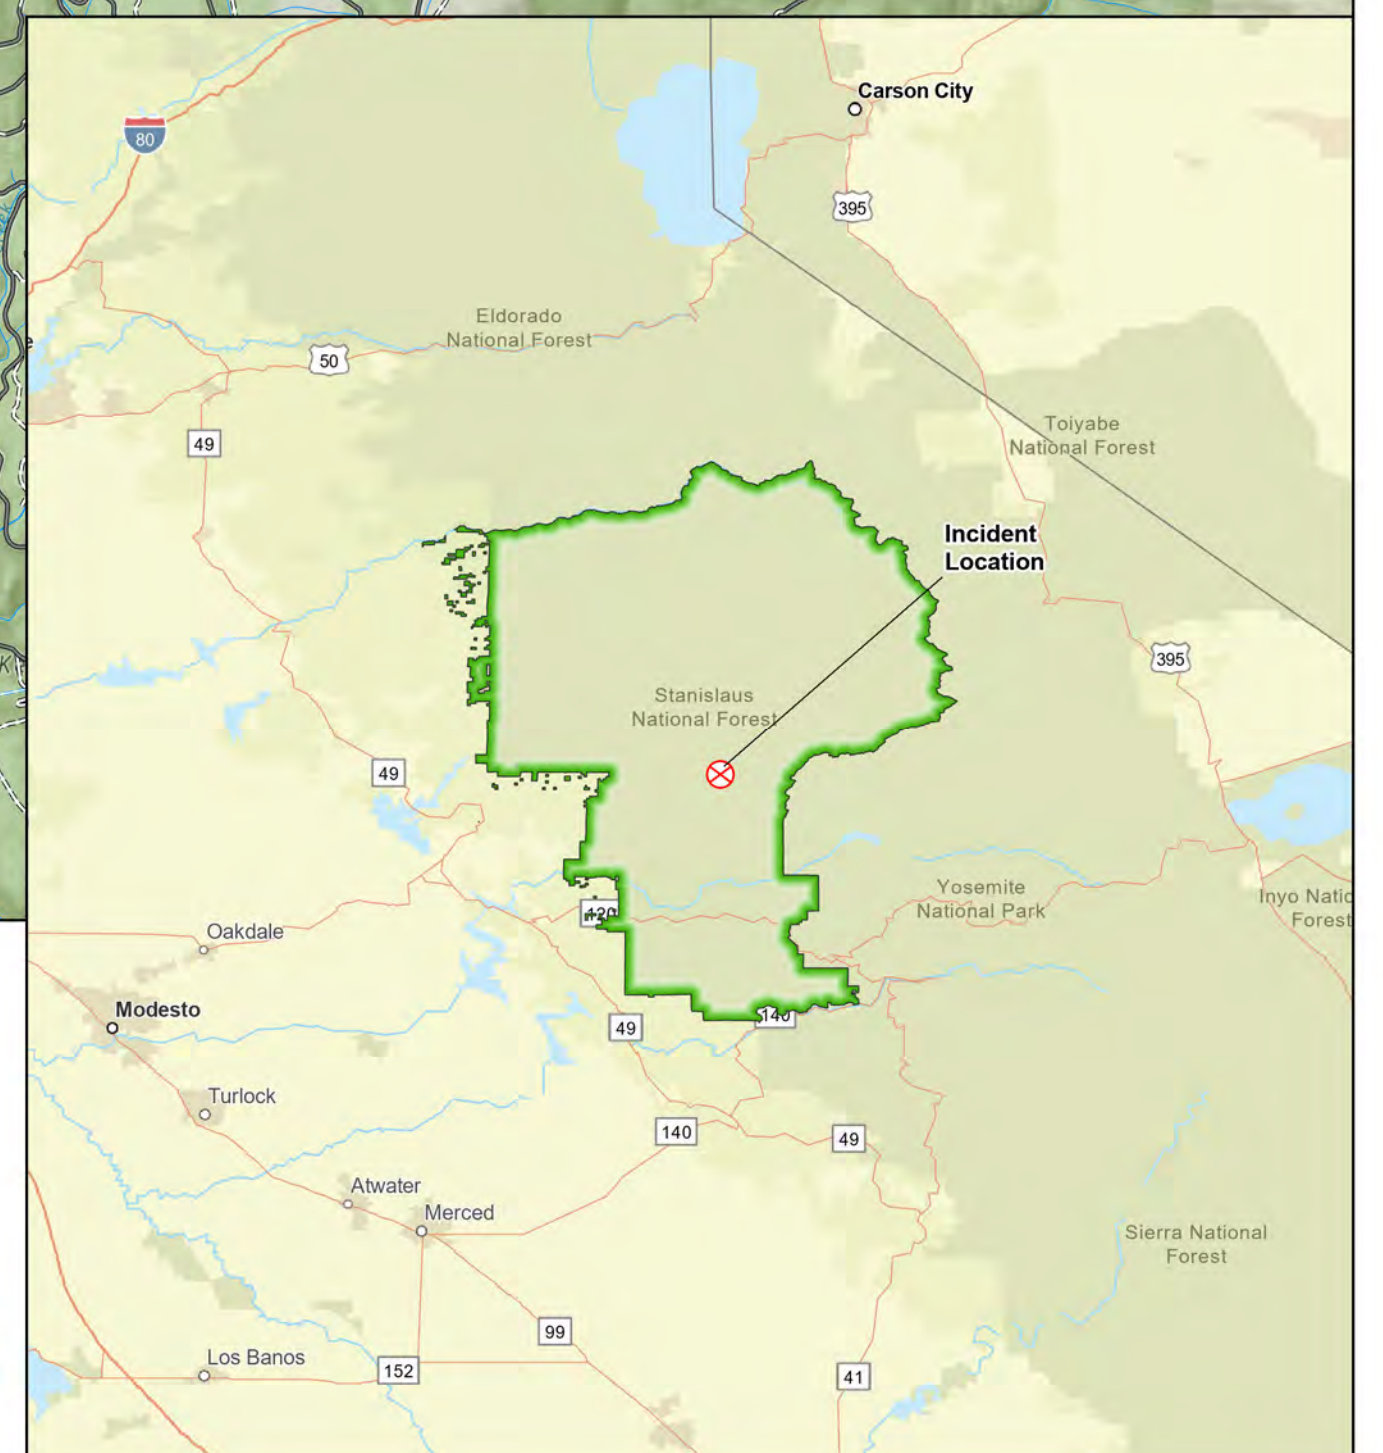

# QUARRY FIRE 2023

STANISLAUS NATIONAL FOREST

- Soft Closure
- Highway 108
- 01N04
- Uncontained
- 03N01
- Wildfire Daily Fire Perimeter
- 03N21

September 23, 2023