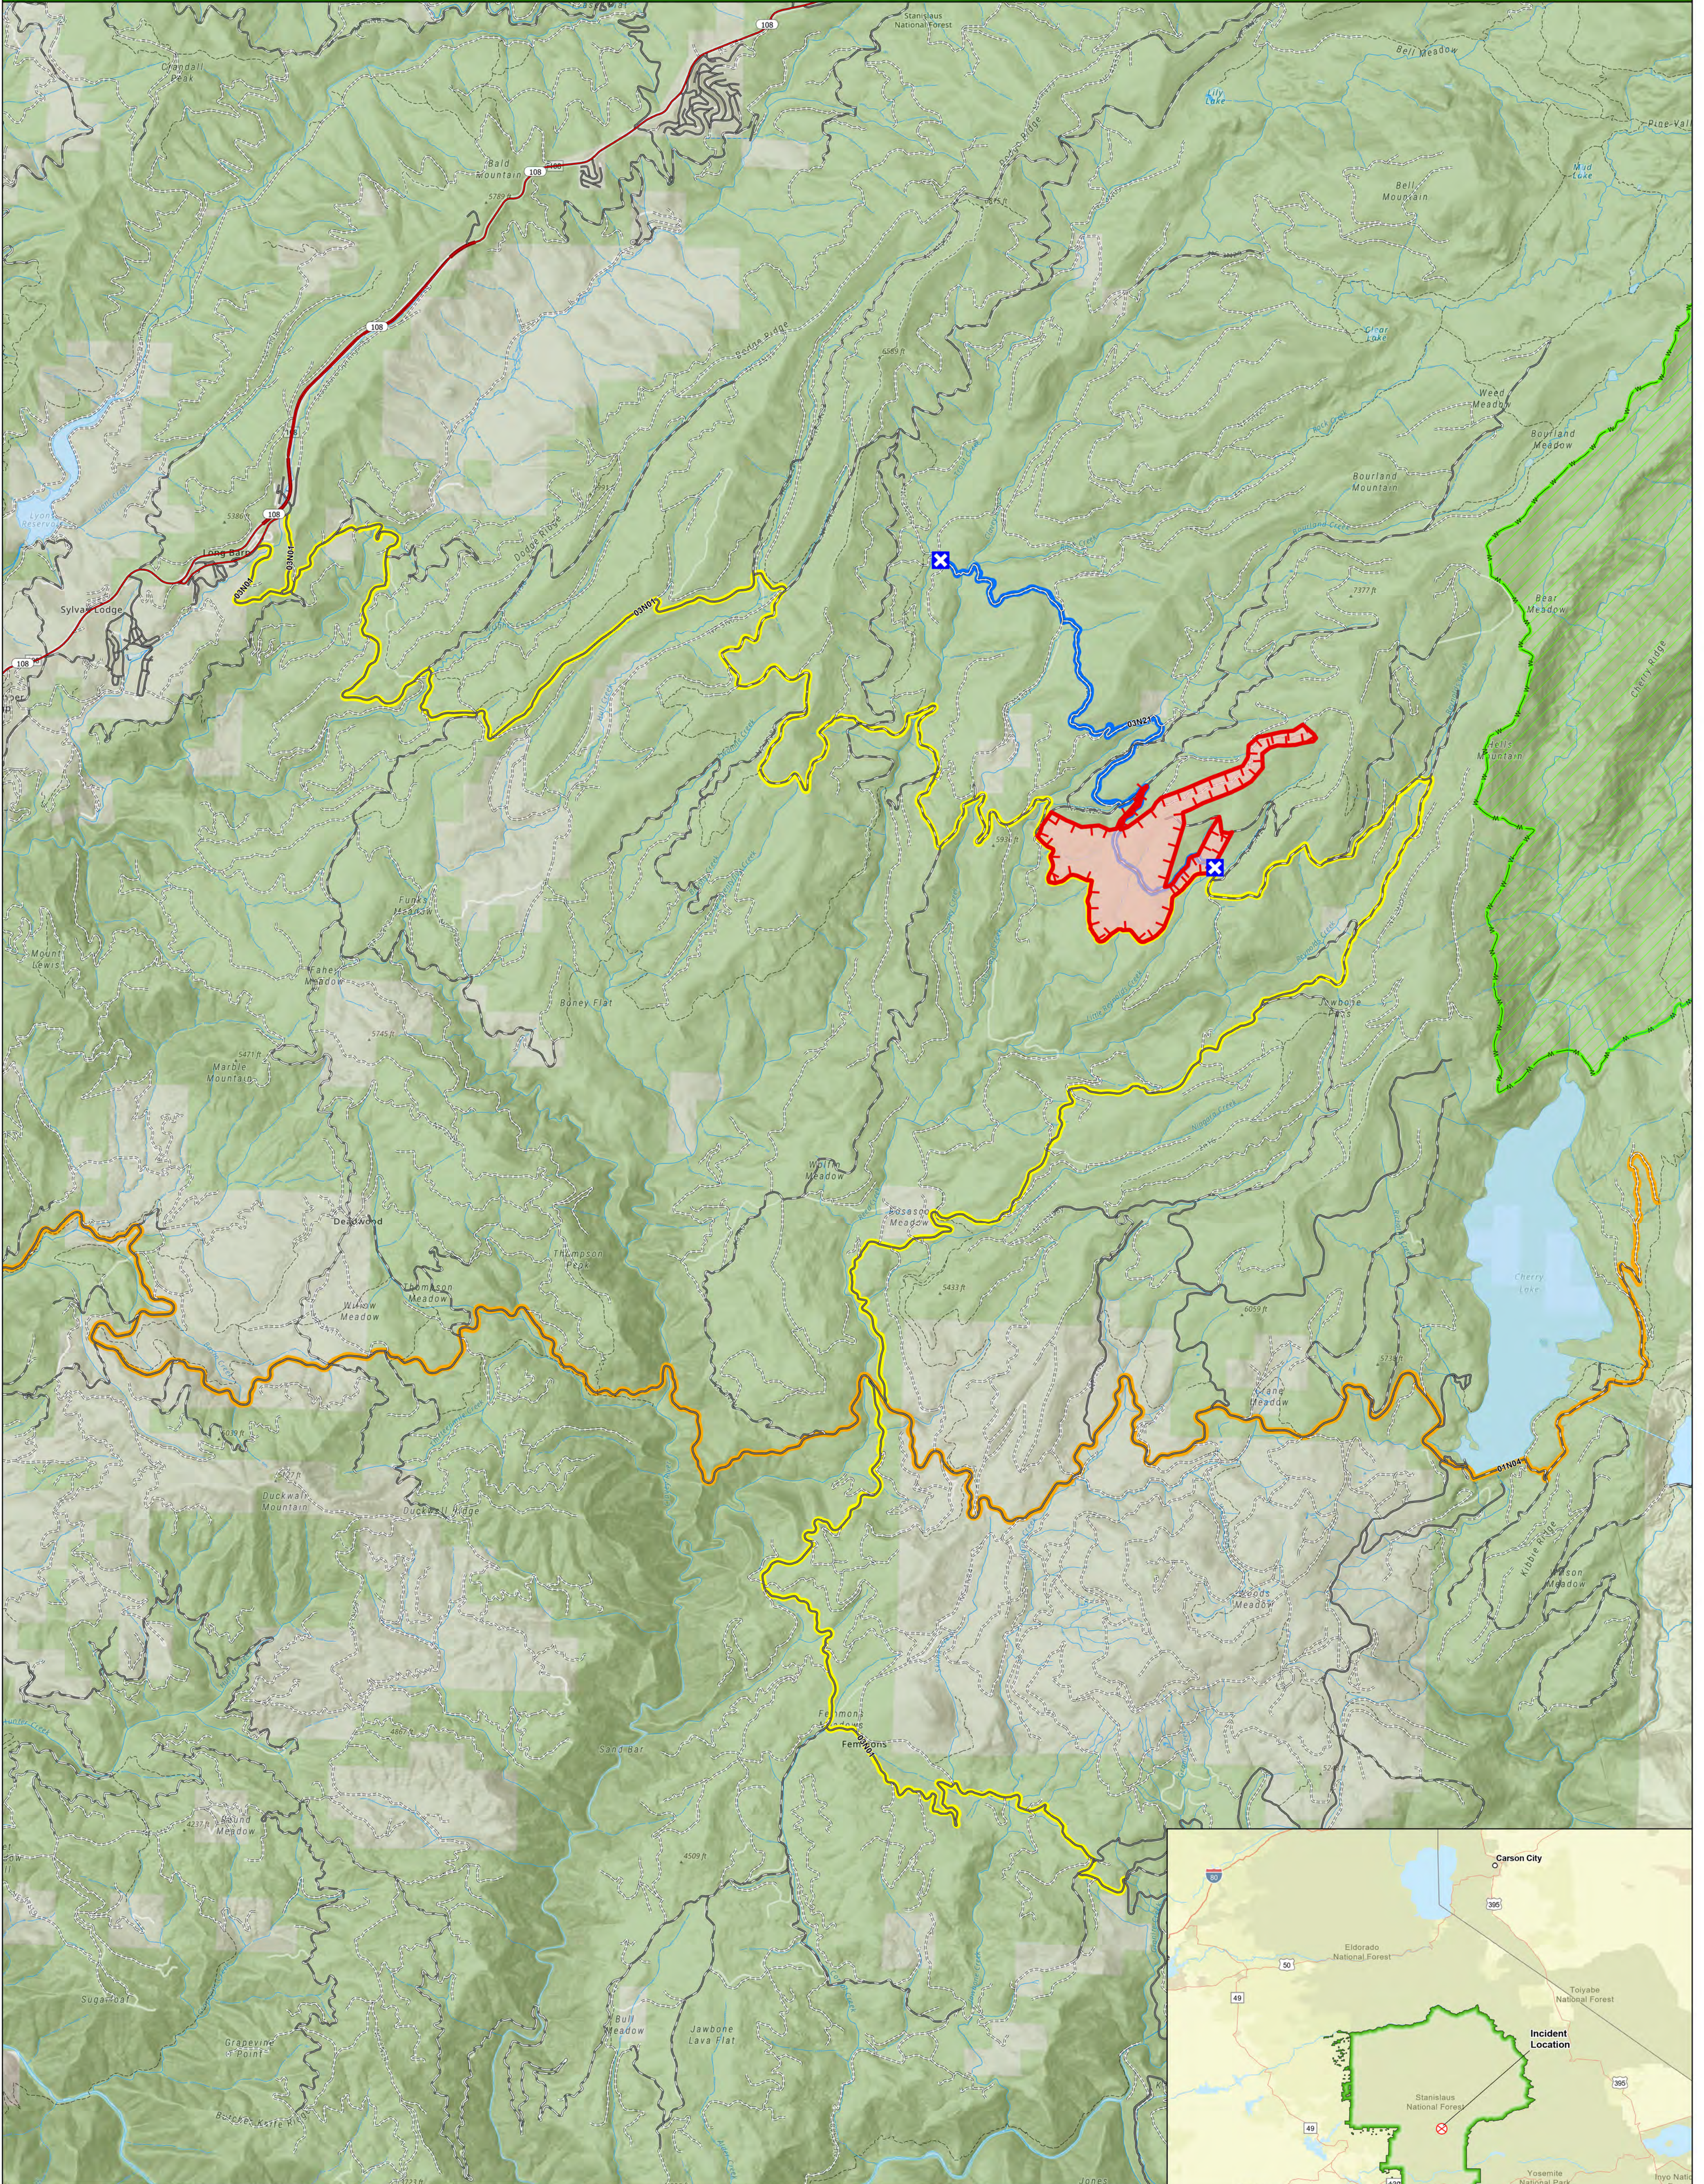

# QUARRY FIRE 2023

STANISLAUS NATIONAL FOREST

- Soft Closure
- Highway 108
- 01N04
- Uncontained
- 03N01
- Wildfire Daily Fire Perimeter
- 03N21

September 23, 2023