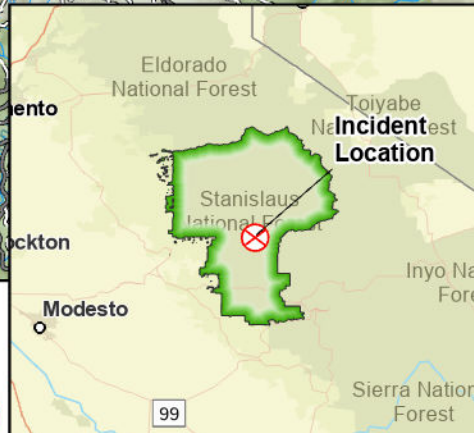

# QUARRY FIRE 2023

STANISLAUS NATIONAL FOREST

- Soft Closure
- Highway 108
- 01N04
- 03N01
- 03N21
- Uncontained
- Wildfire Daily Fire Perimeter
- Emigrant Wilderness

September 23, 2023