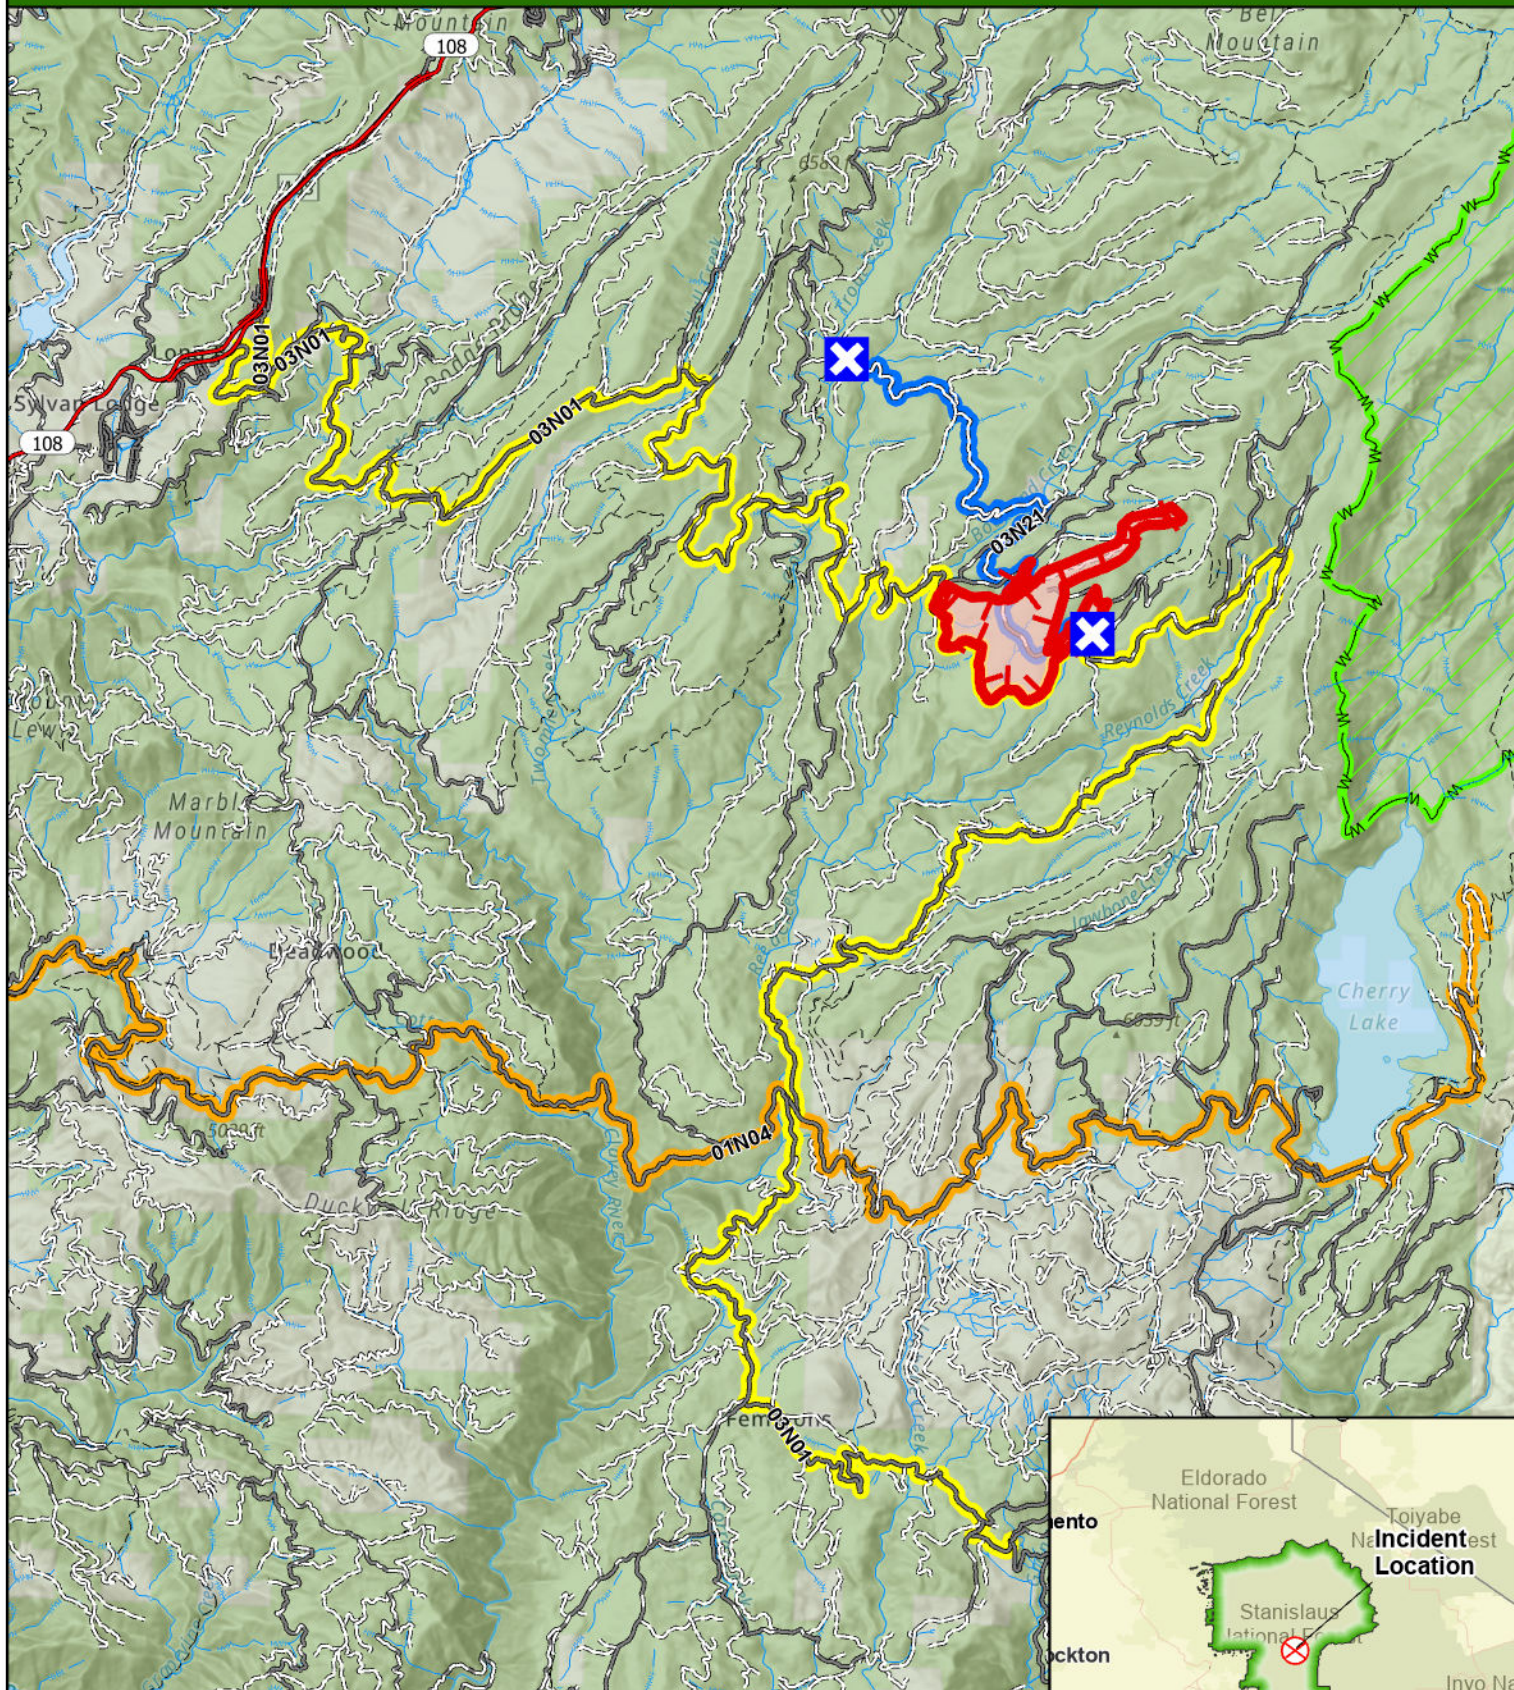

# QUARRY FIRE 2023

STANISLAUS NATIONAL FOREST

- Soft Closure
- Highway 108
- 01N04
- 03N01
- 03N21
- Uncontained
- Wildfire Daily Fire Perimeter
- Emigrant Wilderness

September 23, 2023