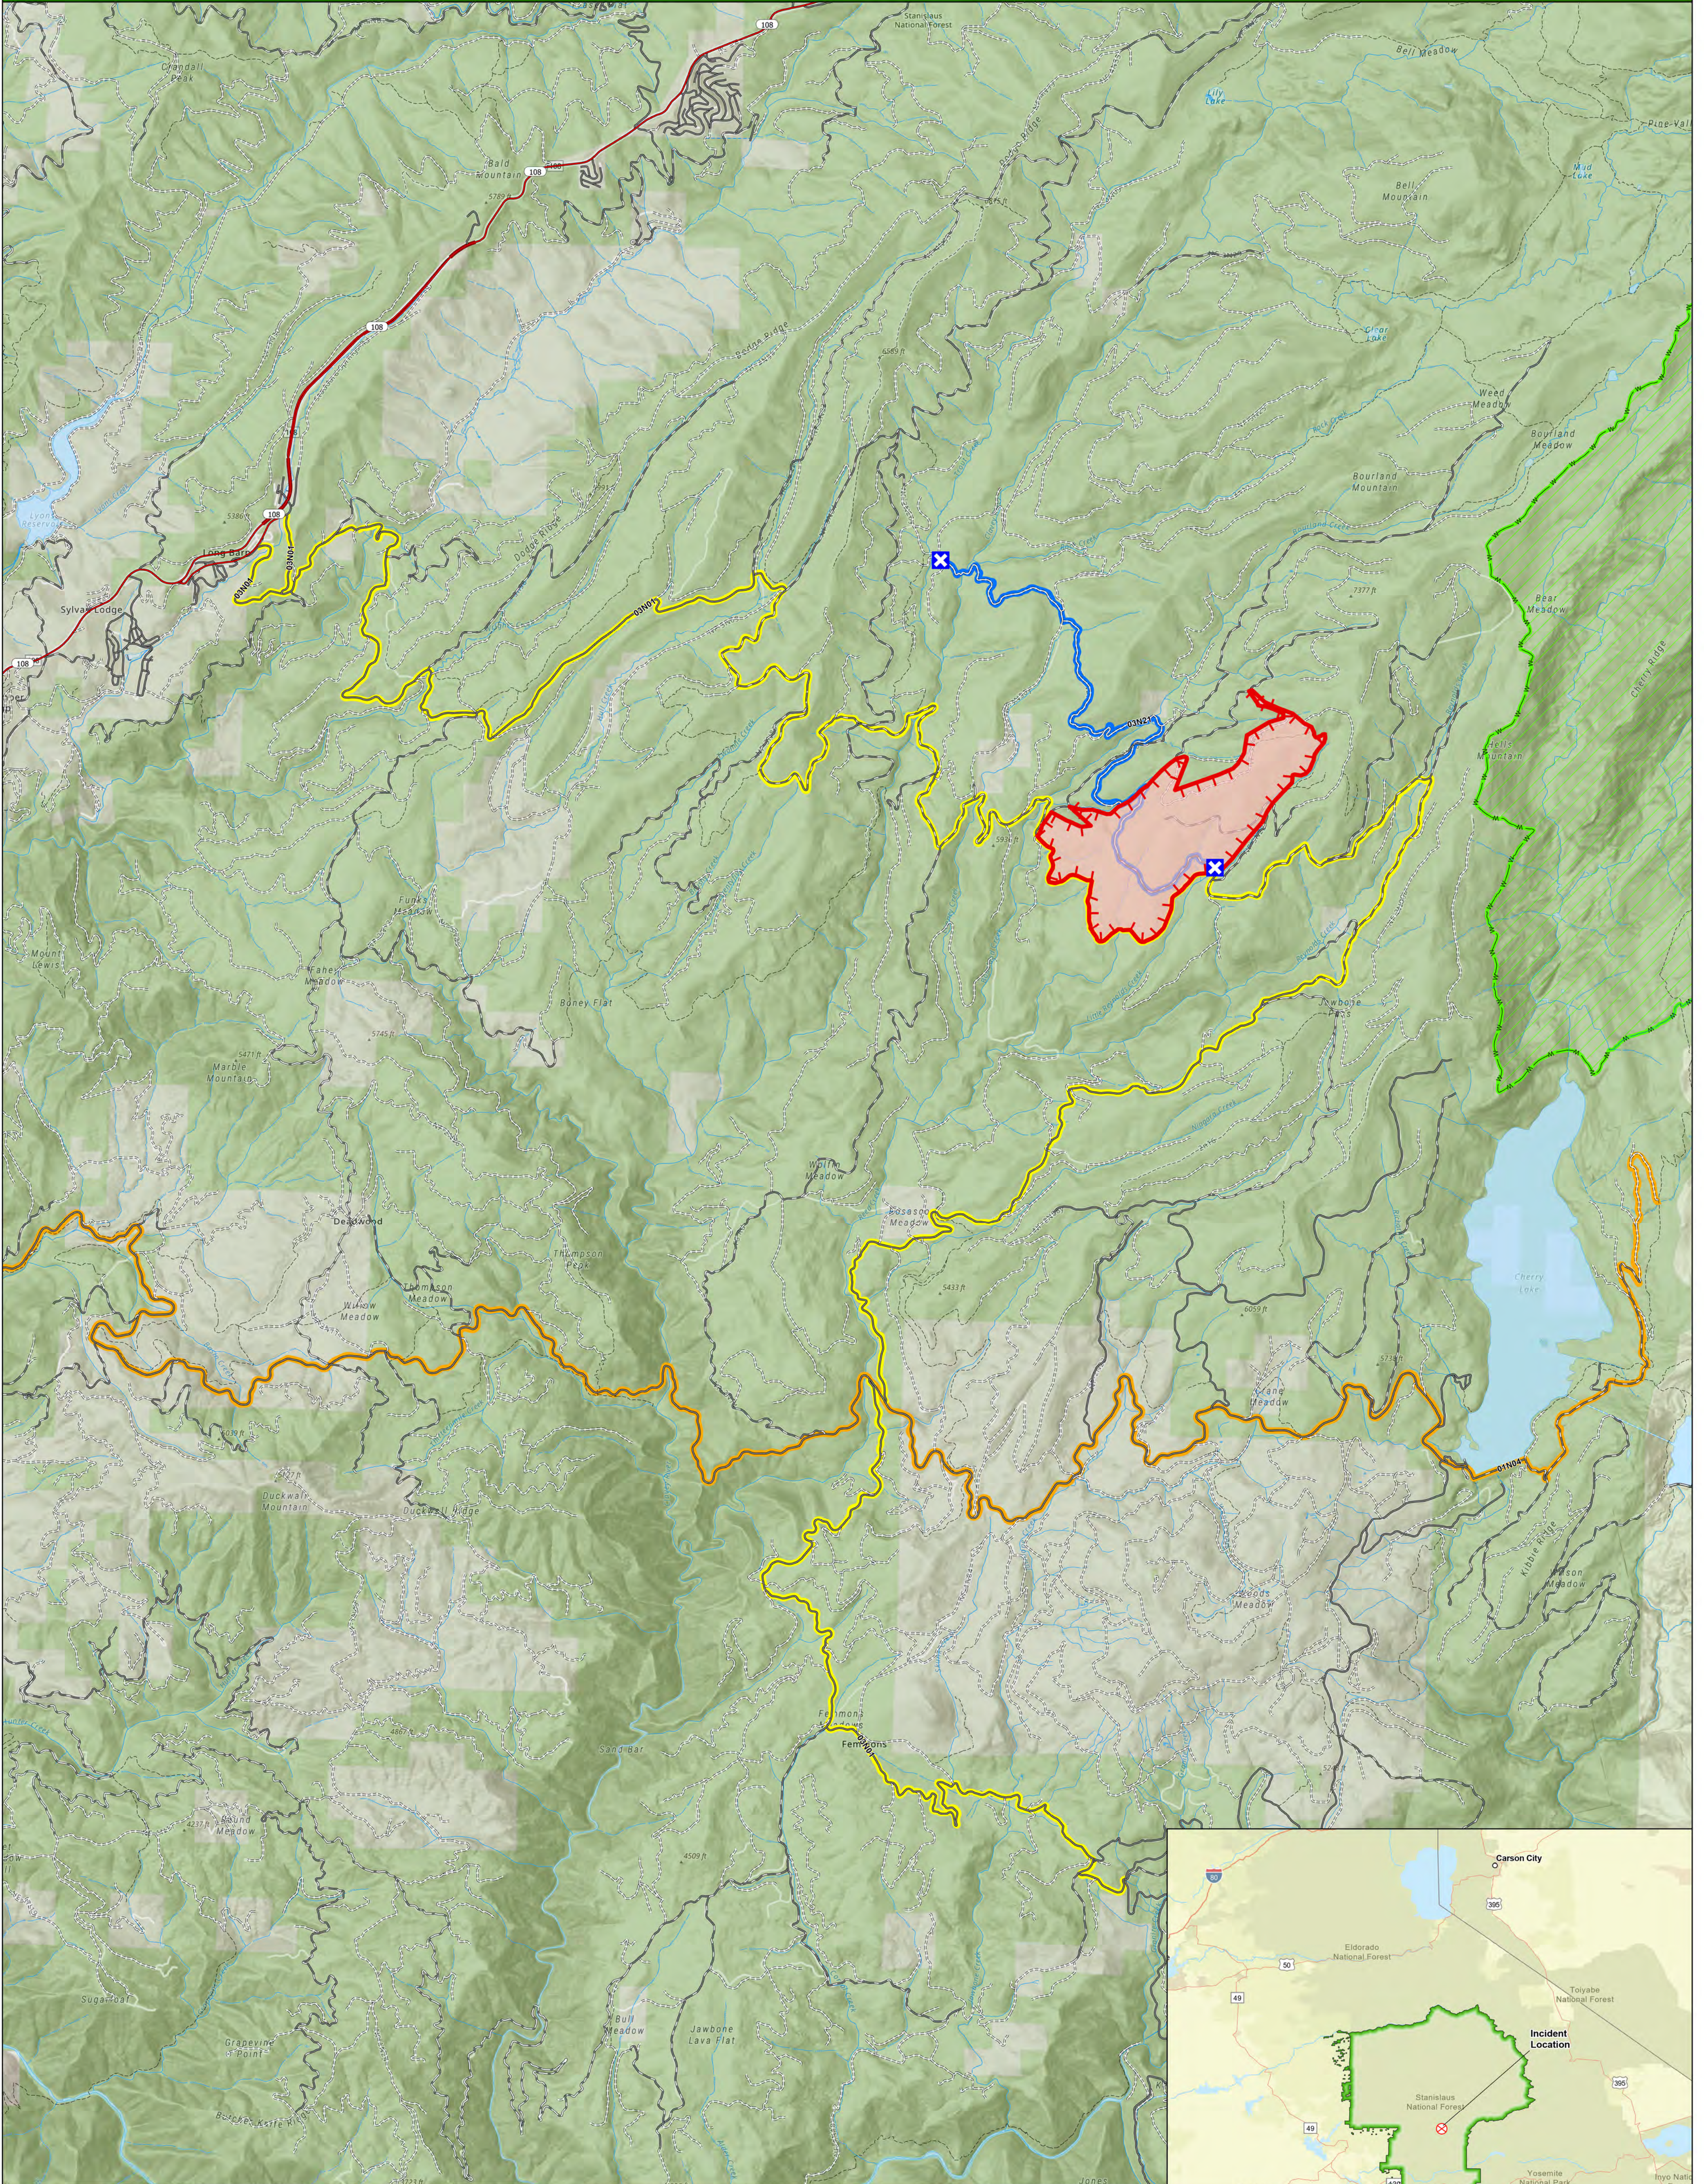

QUARRY FIRE 2023

STANISLAUS NATIONAL FOREST

-  Soft Closure
-  Highway 108
-  01N04
-  Uncontained
-  03N01
-  Wildfire Daily Fire Perimeter
-  03N21

0 1 2 Miles

September 24, 2023