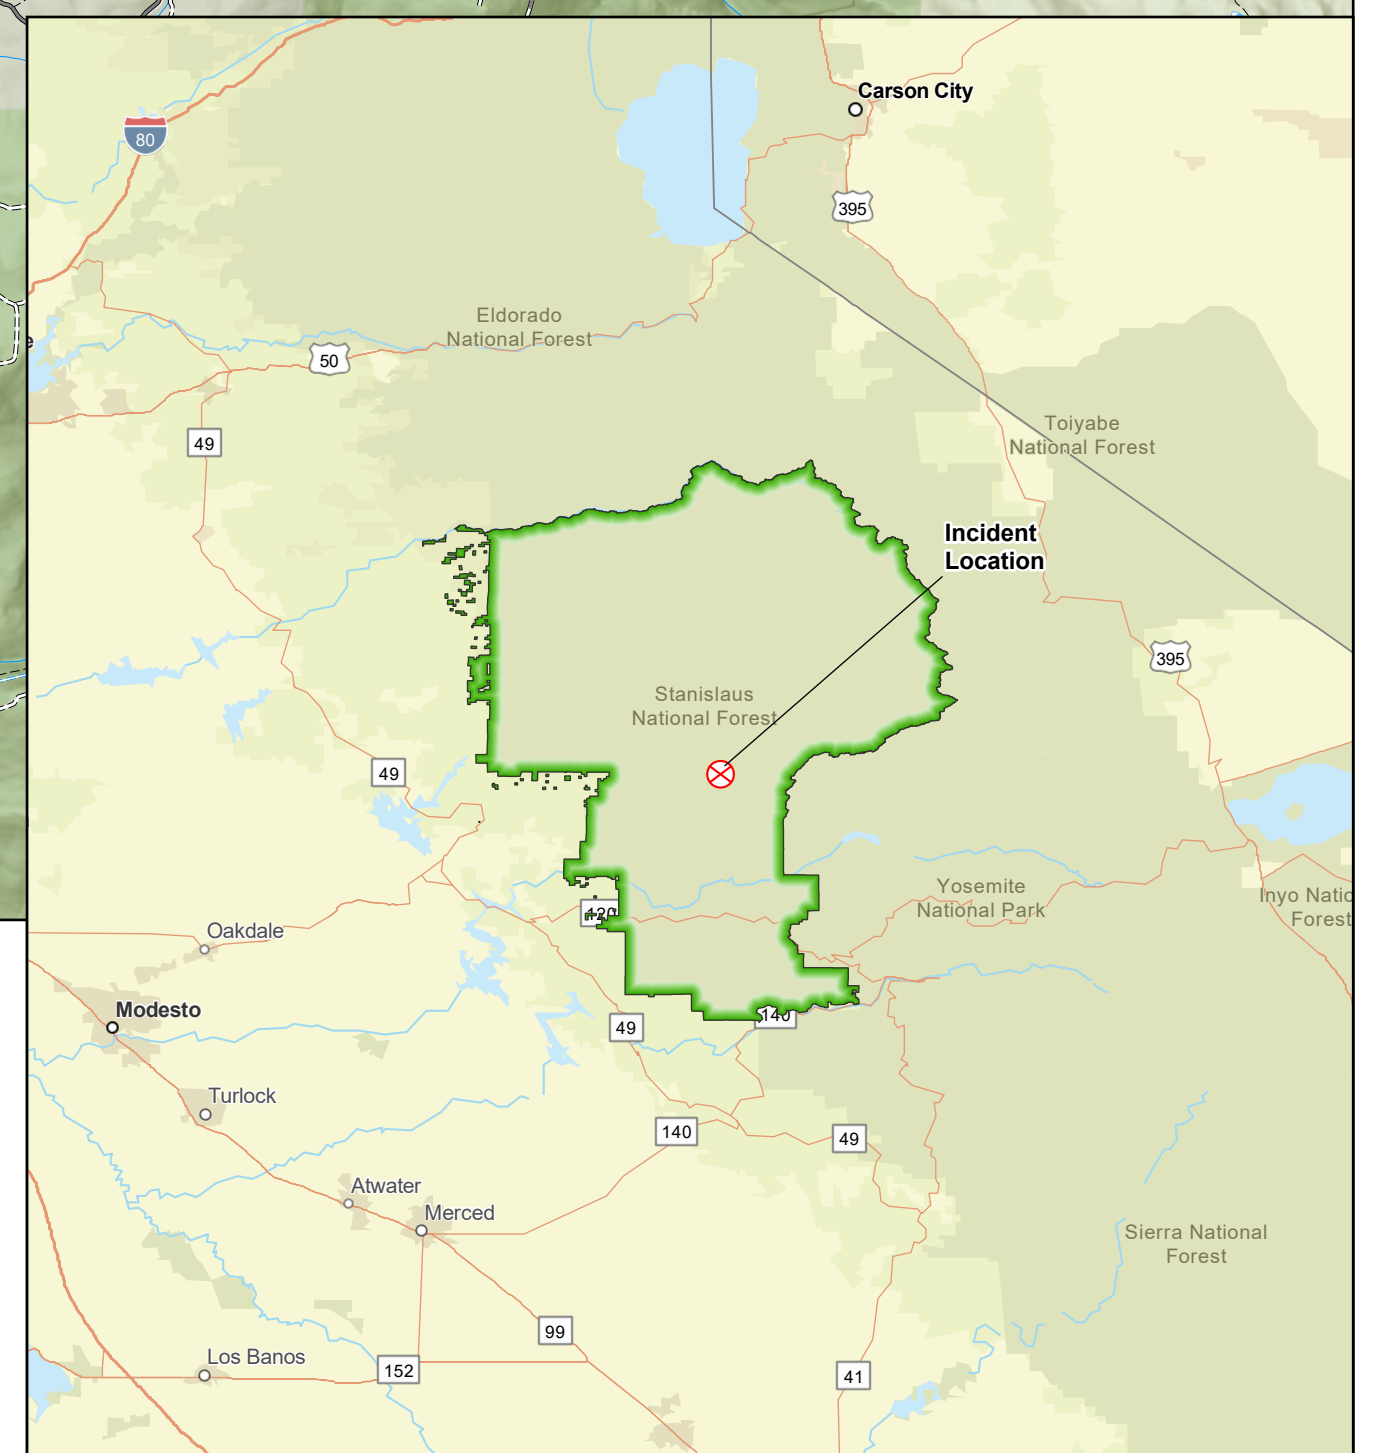

QUARRY FIRE 2023

STANISLAUS NATIONAL FOREST

-  Soft Closure
-  Uncontained
-  01N04
-  Wildfire Perimeter
-  03N01
-  Wilderness
-  03N21
-  Highway 108

0 1 2 Miles

September 26, 2023