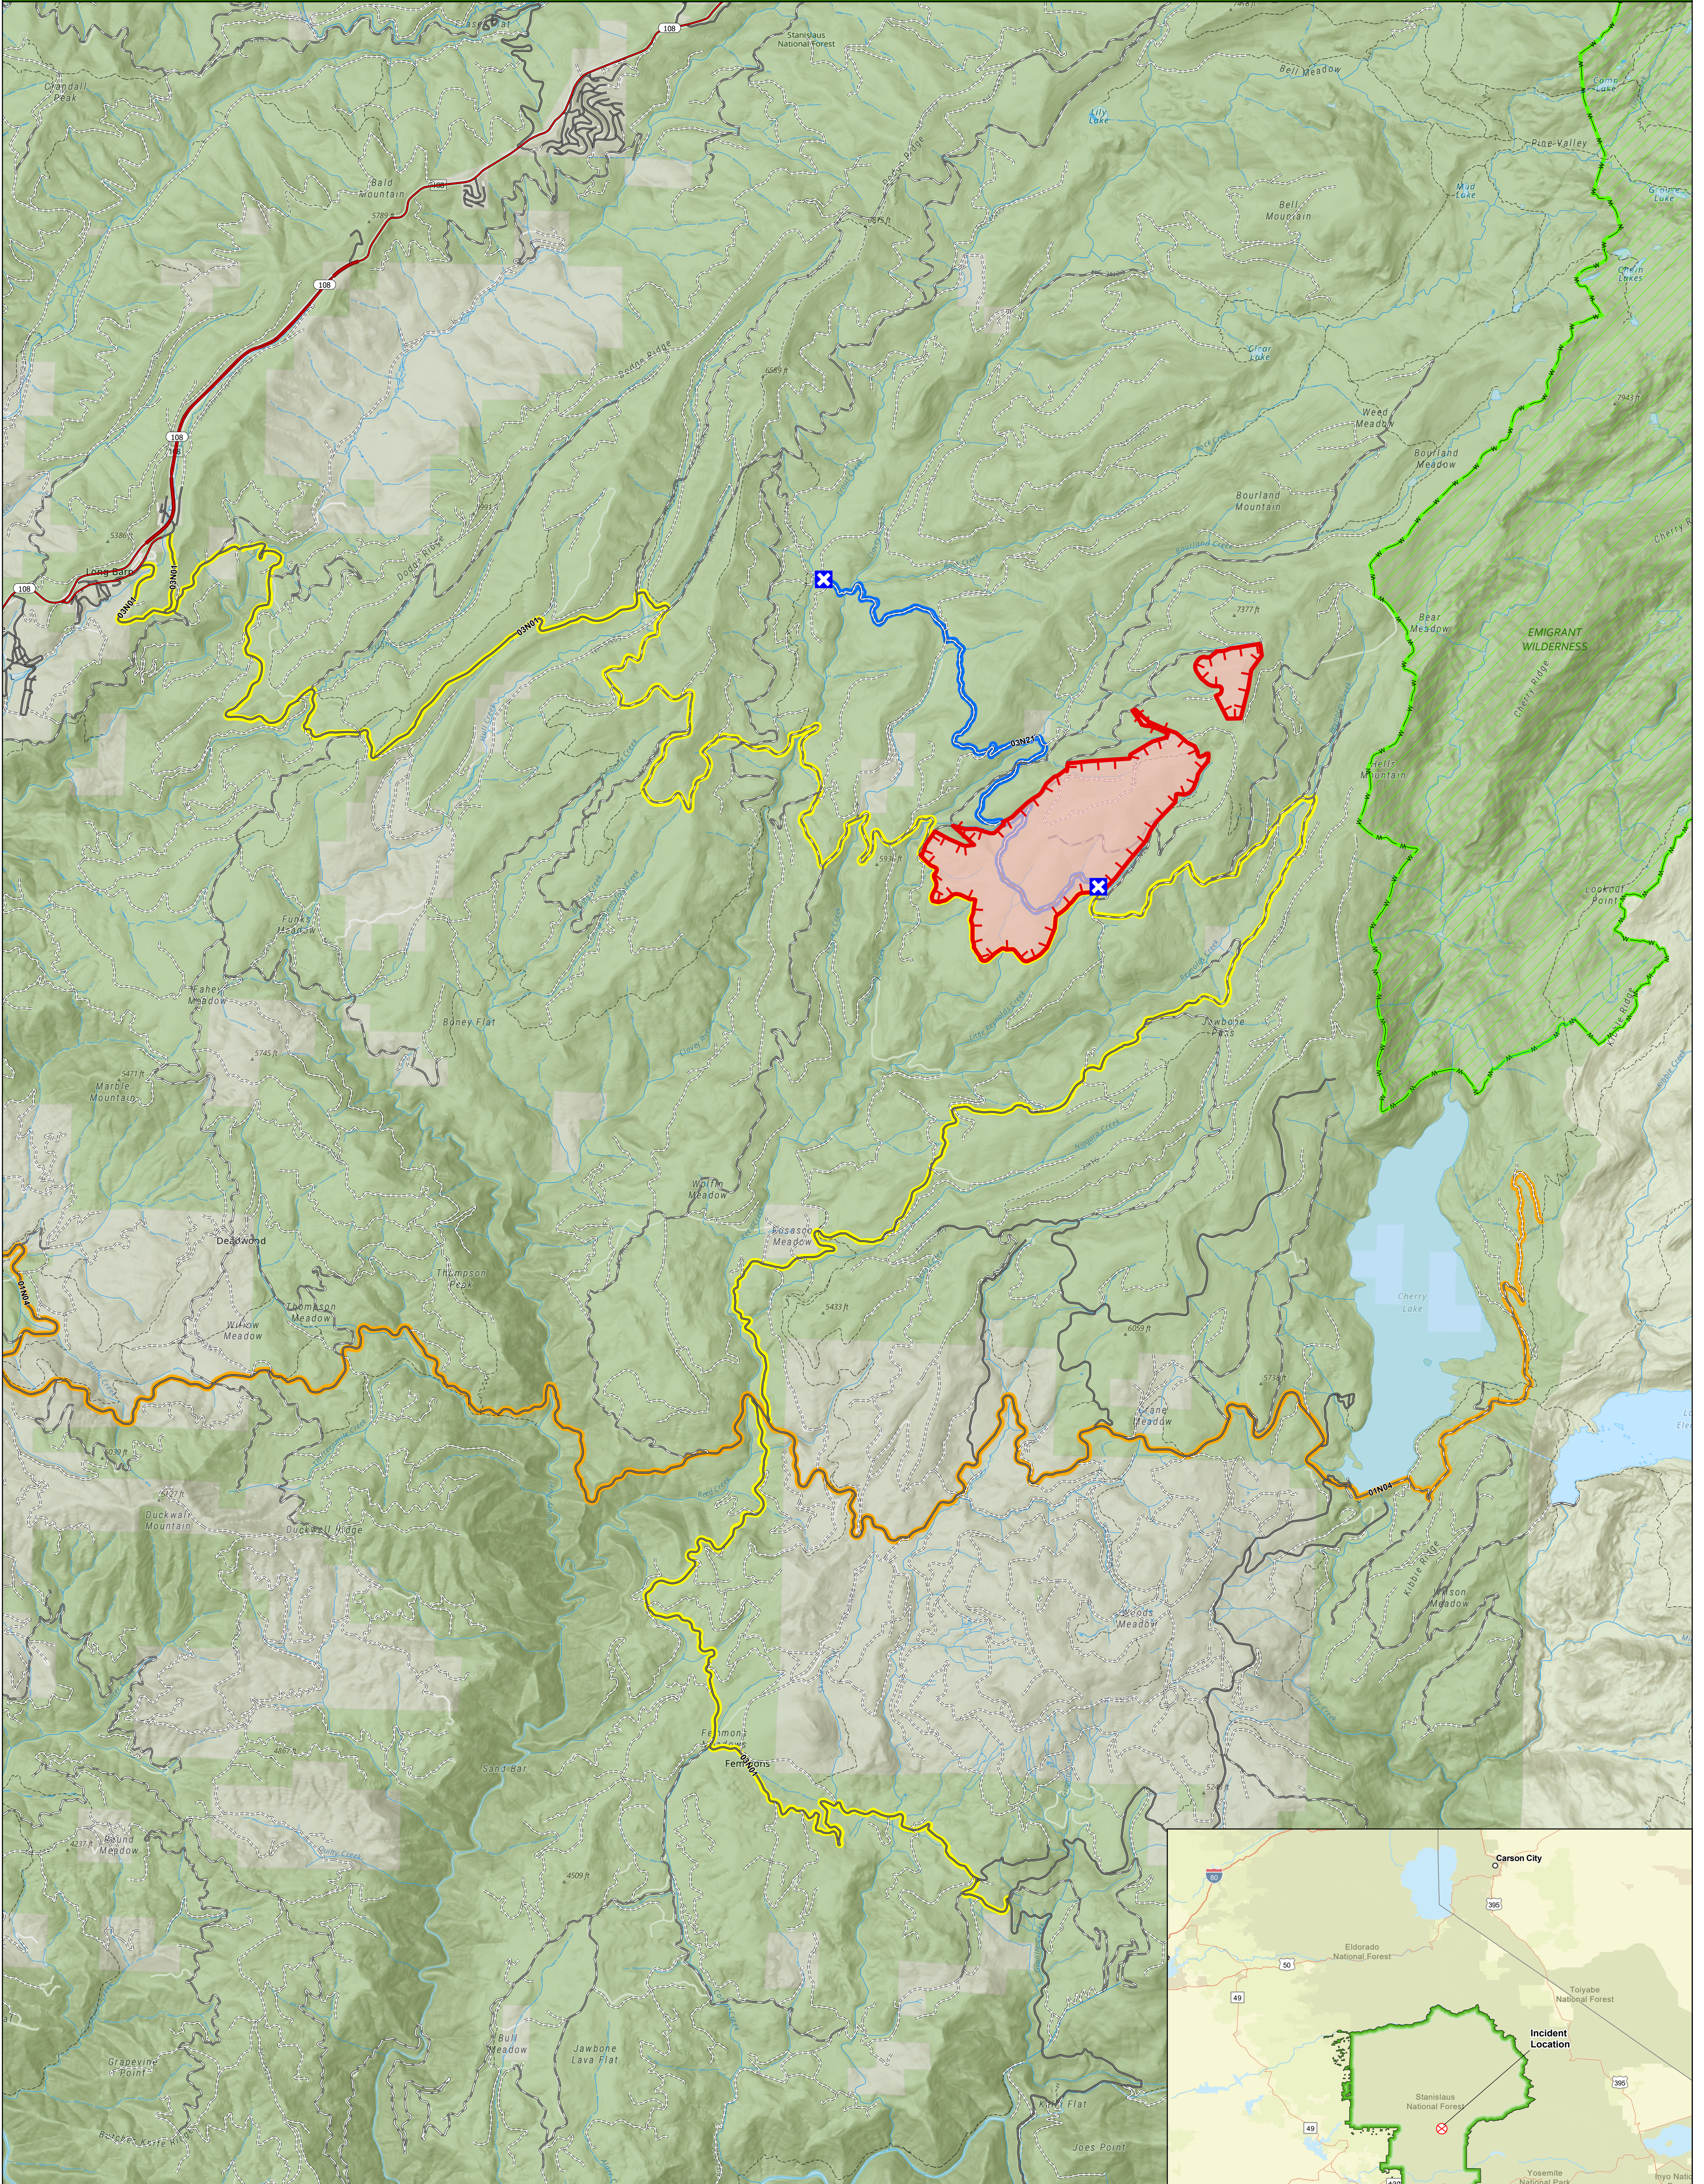

QUARRY FIRE 2023

STANISLAUS NATIONAL FOREST

-  Soft Closure
-  Uncontained
-  01N04
-  Wildfire Perimeter
-  03N01
-  Wilderness
-  03N21
-  Highway 108

0 1 2 Miles

September 26, 2023