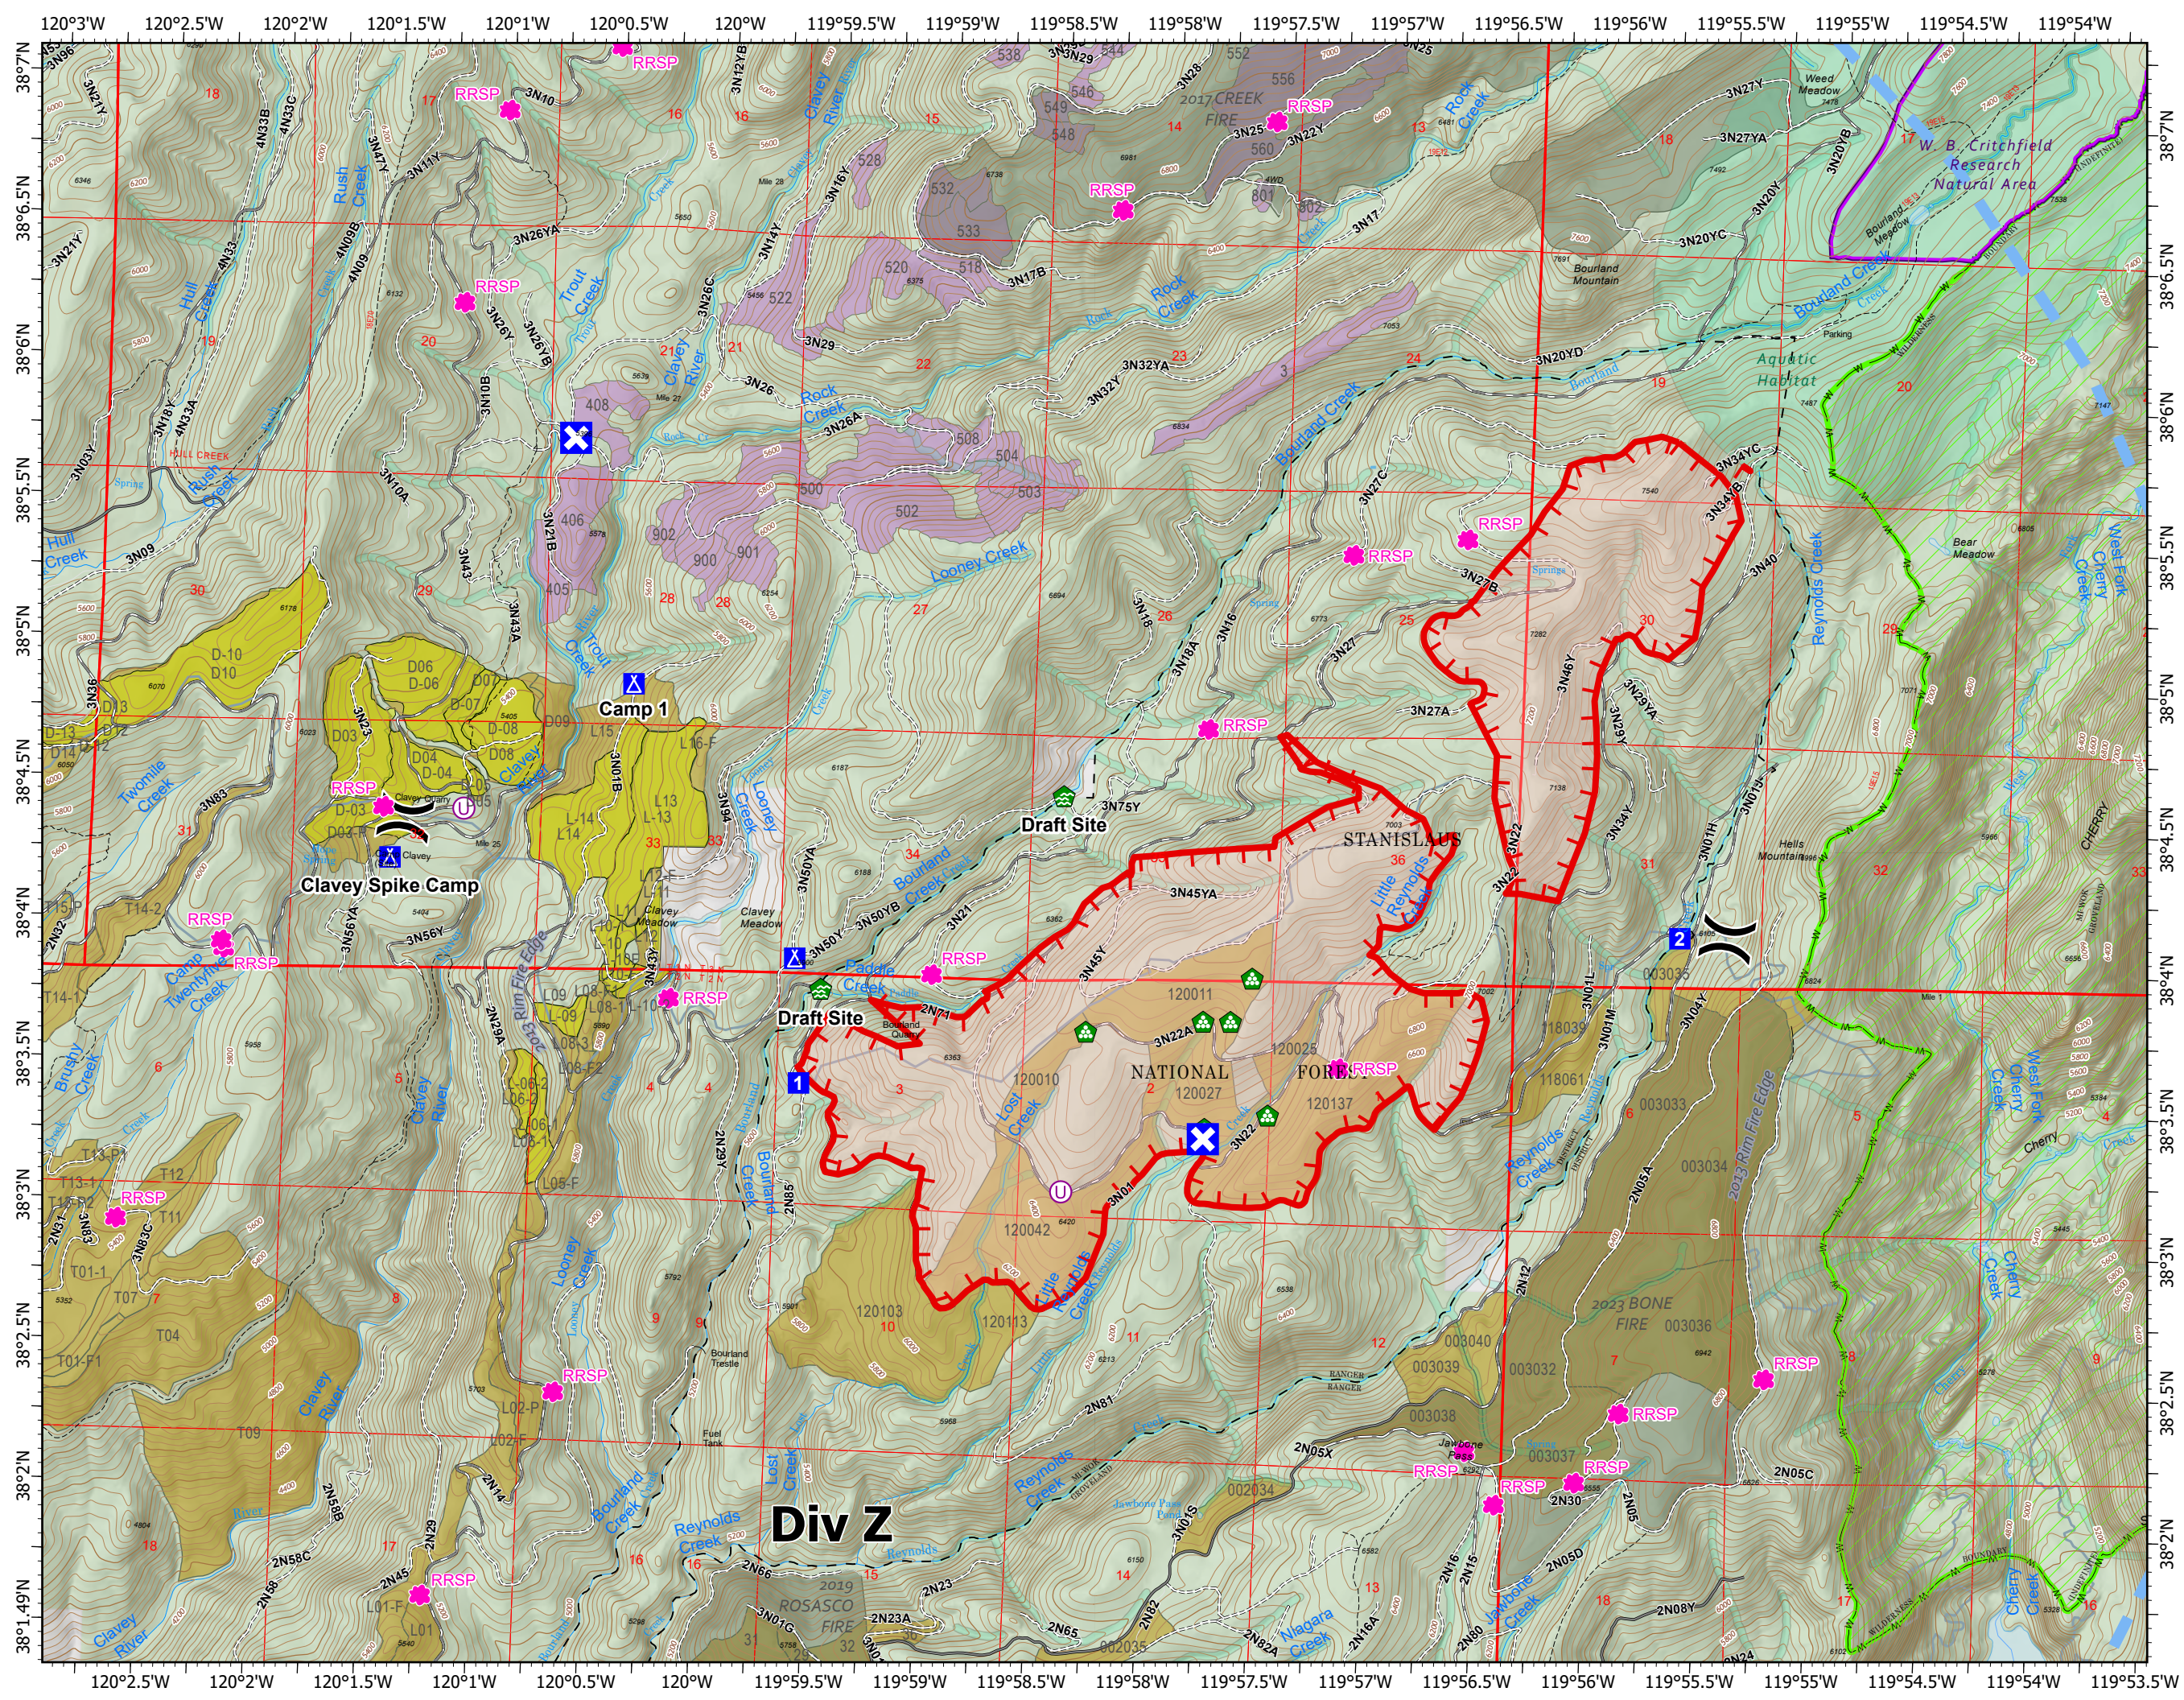

OPERATIONS

Quarry
CA-STF-1921
09/27/2023

2157 acres at 20230926 @ 1800

- Unimproved Landing Area
- Division Break
- Drop Point
- Soft Closure
- Camp
- Water Development or Draft Site
- Landing or Log Deck
- Rust-Resistant Sugar Pine (RRSP)
- Temporary Flight Restriction
- Uncontained
- Wildfire Daily Fire Perimeter
- North Cherry Units
- Rock Creek Timber Units
- Looney Cutting Units
- Aquatic Habitat
- Emigrant Wilderness
- Special Interest Areas

2000 0 2000 4000
Feet

9/26/2023 2213

North American 1983 Datum. LatLong Grid

Div Z