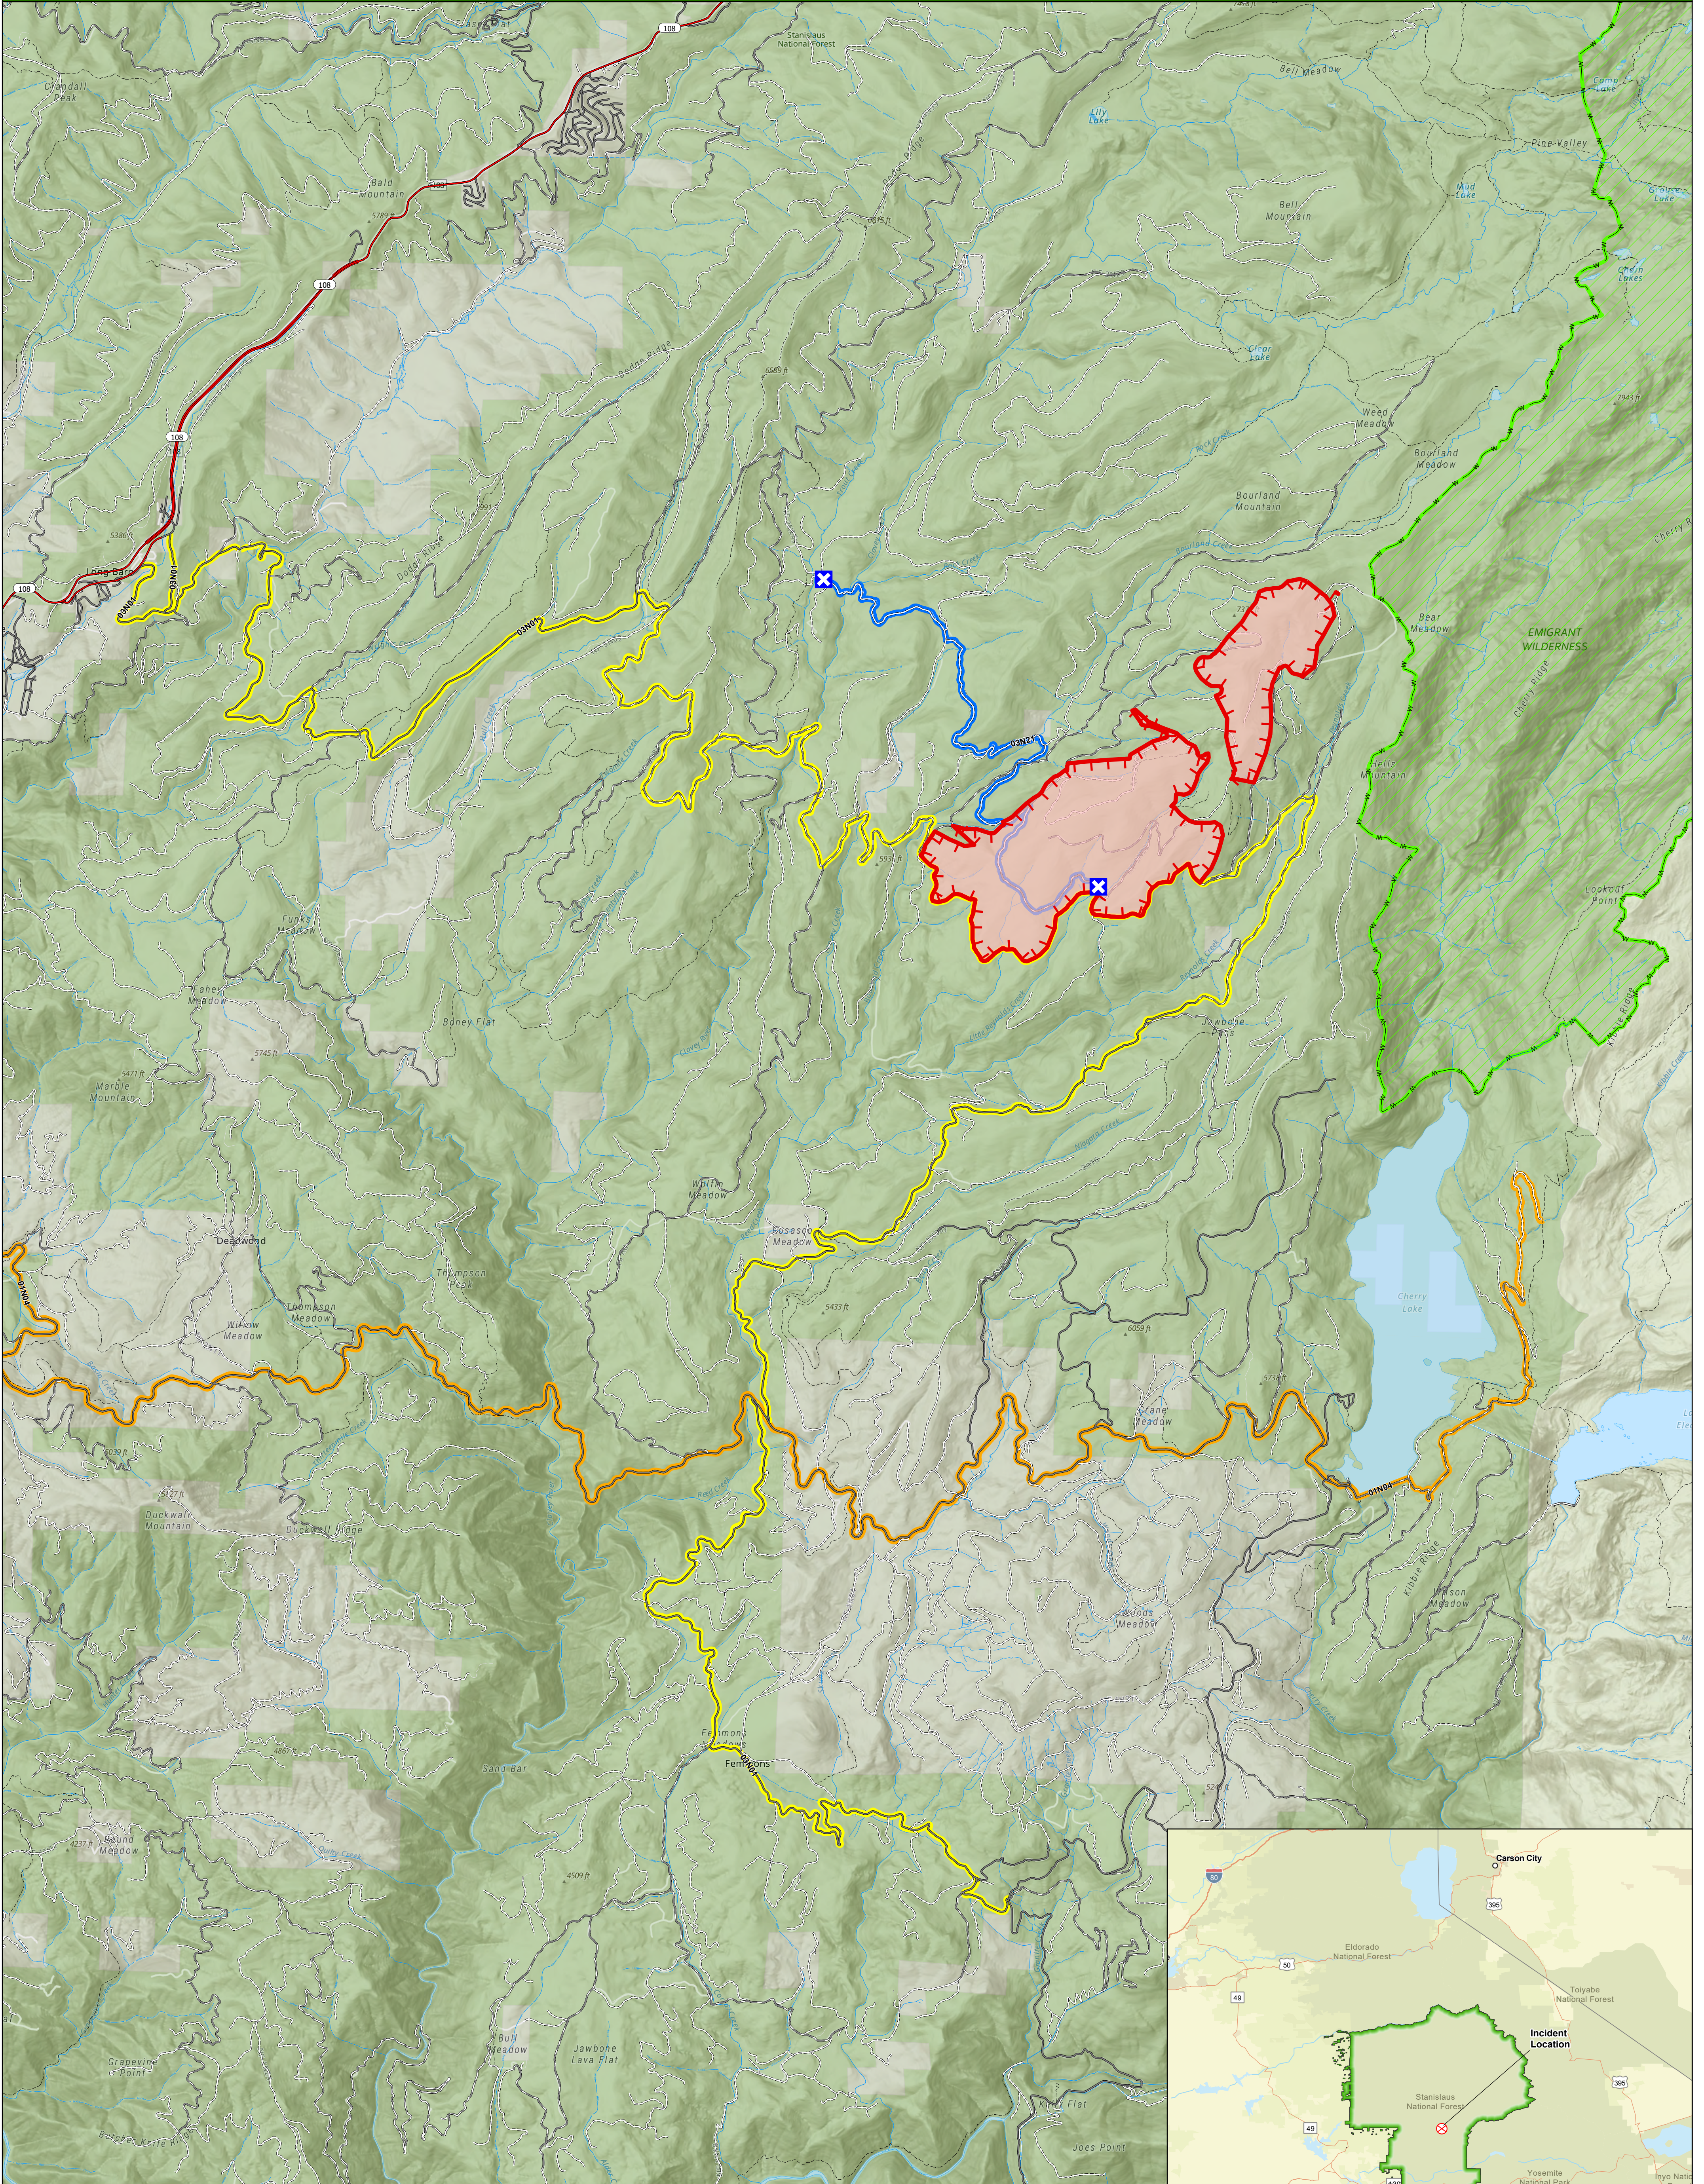

QUARRY FIRE 2023

STANISLAUS NATIONAL FOREST

-  Soft Closure
-  Uncontained
-  01N04
-  Wildfire Perimeter
-  03N01
-  Wilderness
-  03N21
-  Highway 108

0 1 2 Miles

September 26, 2023