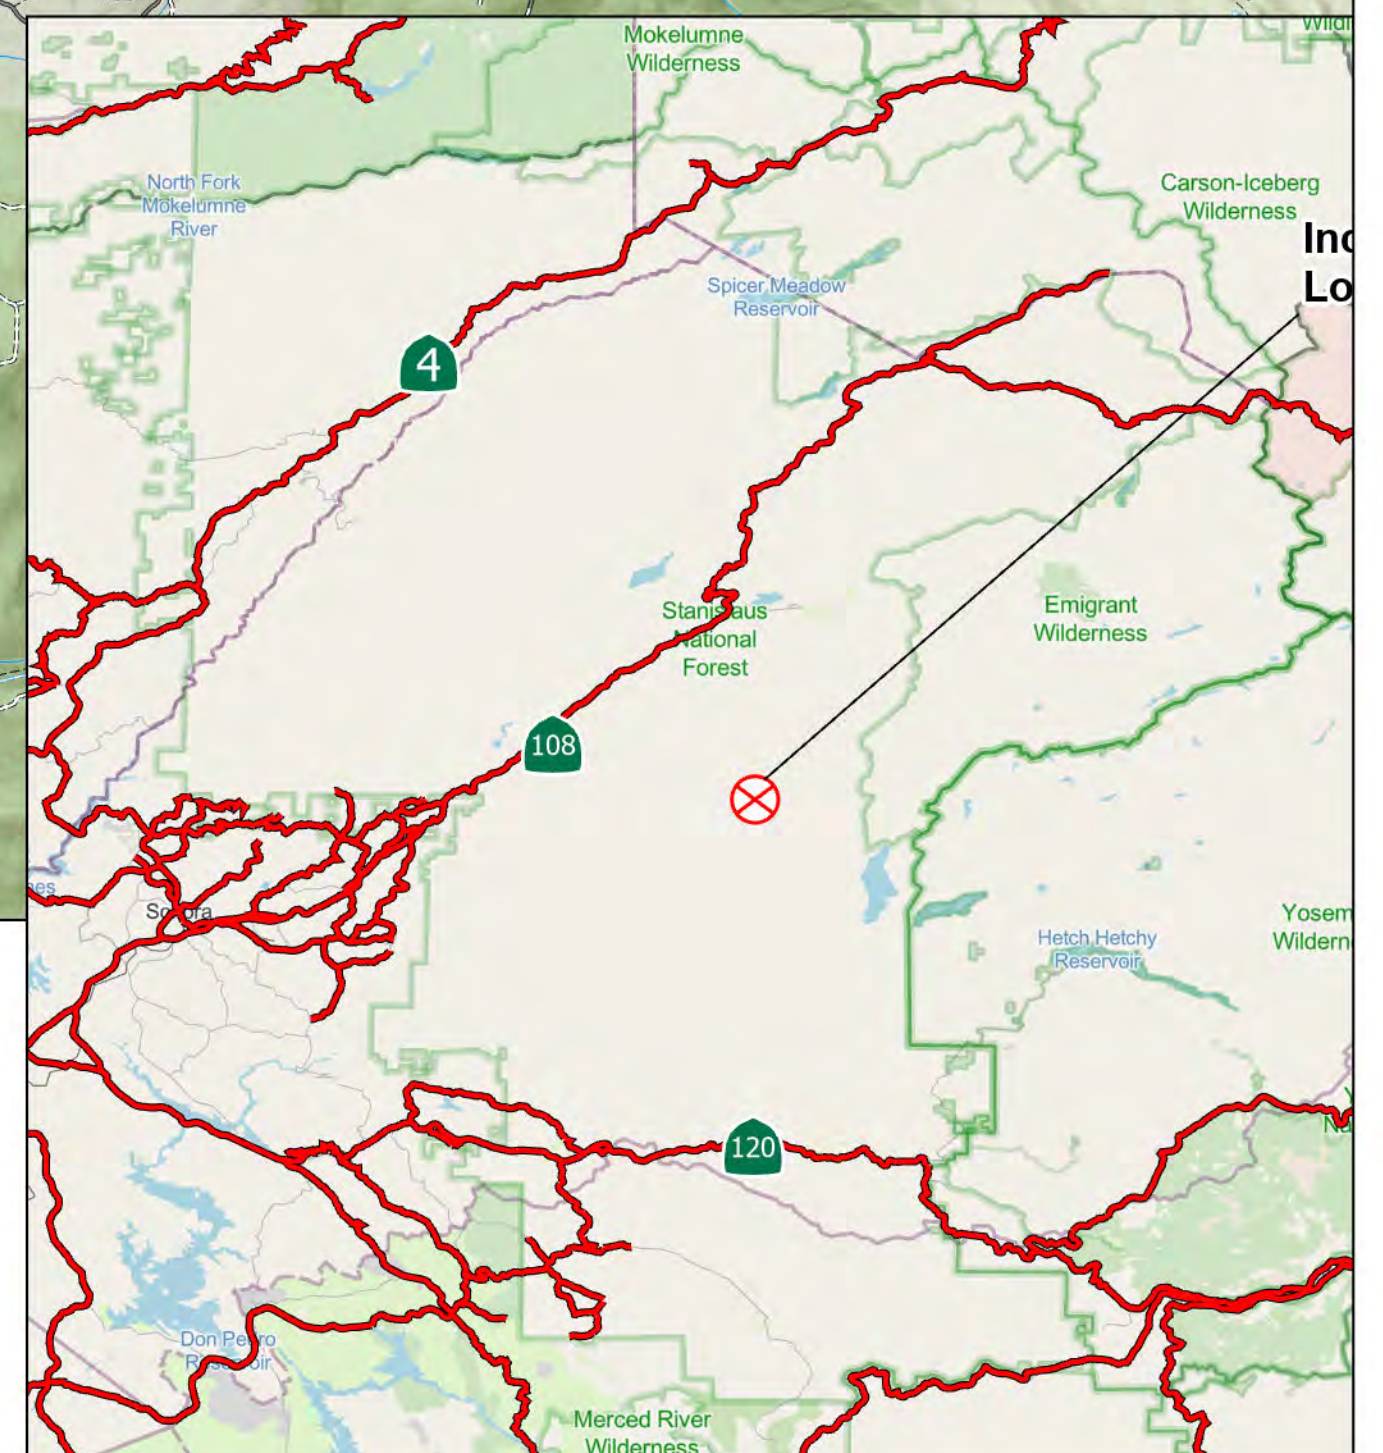

QUARRY FIRE 2023

STANISLAUS NATIONAL FOREST

- Soft Closure
- 01N04
- 03N01
- 03N21
- Highway 108
- Uncontained
- Wildfire Perimeter
- Wilderness

September 28, 2023