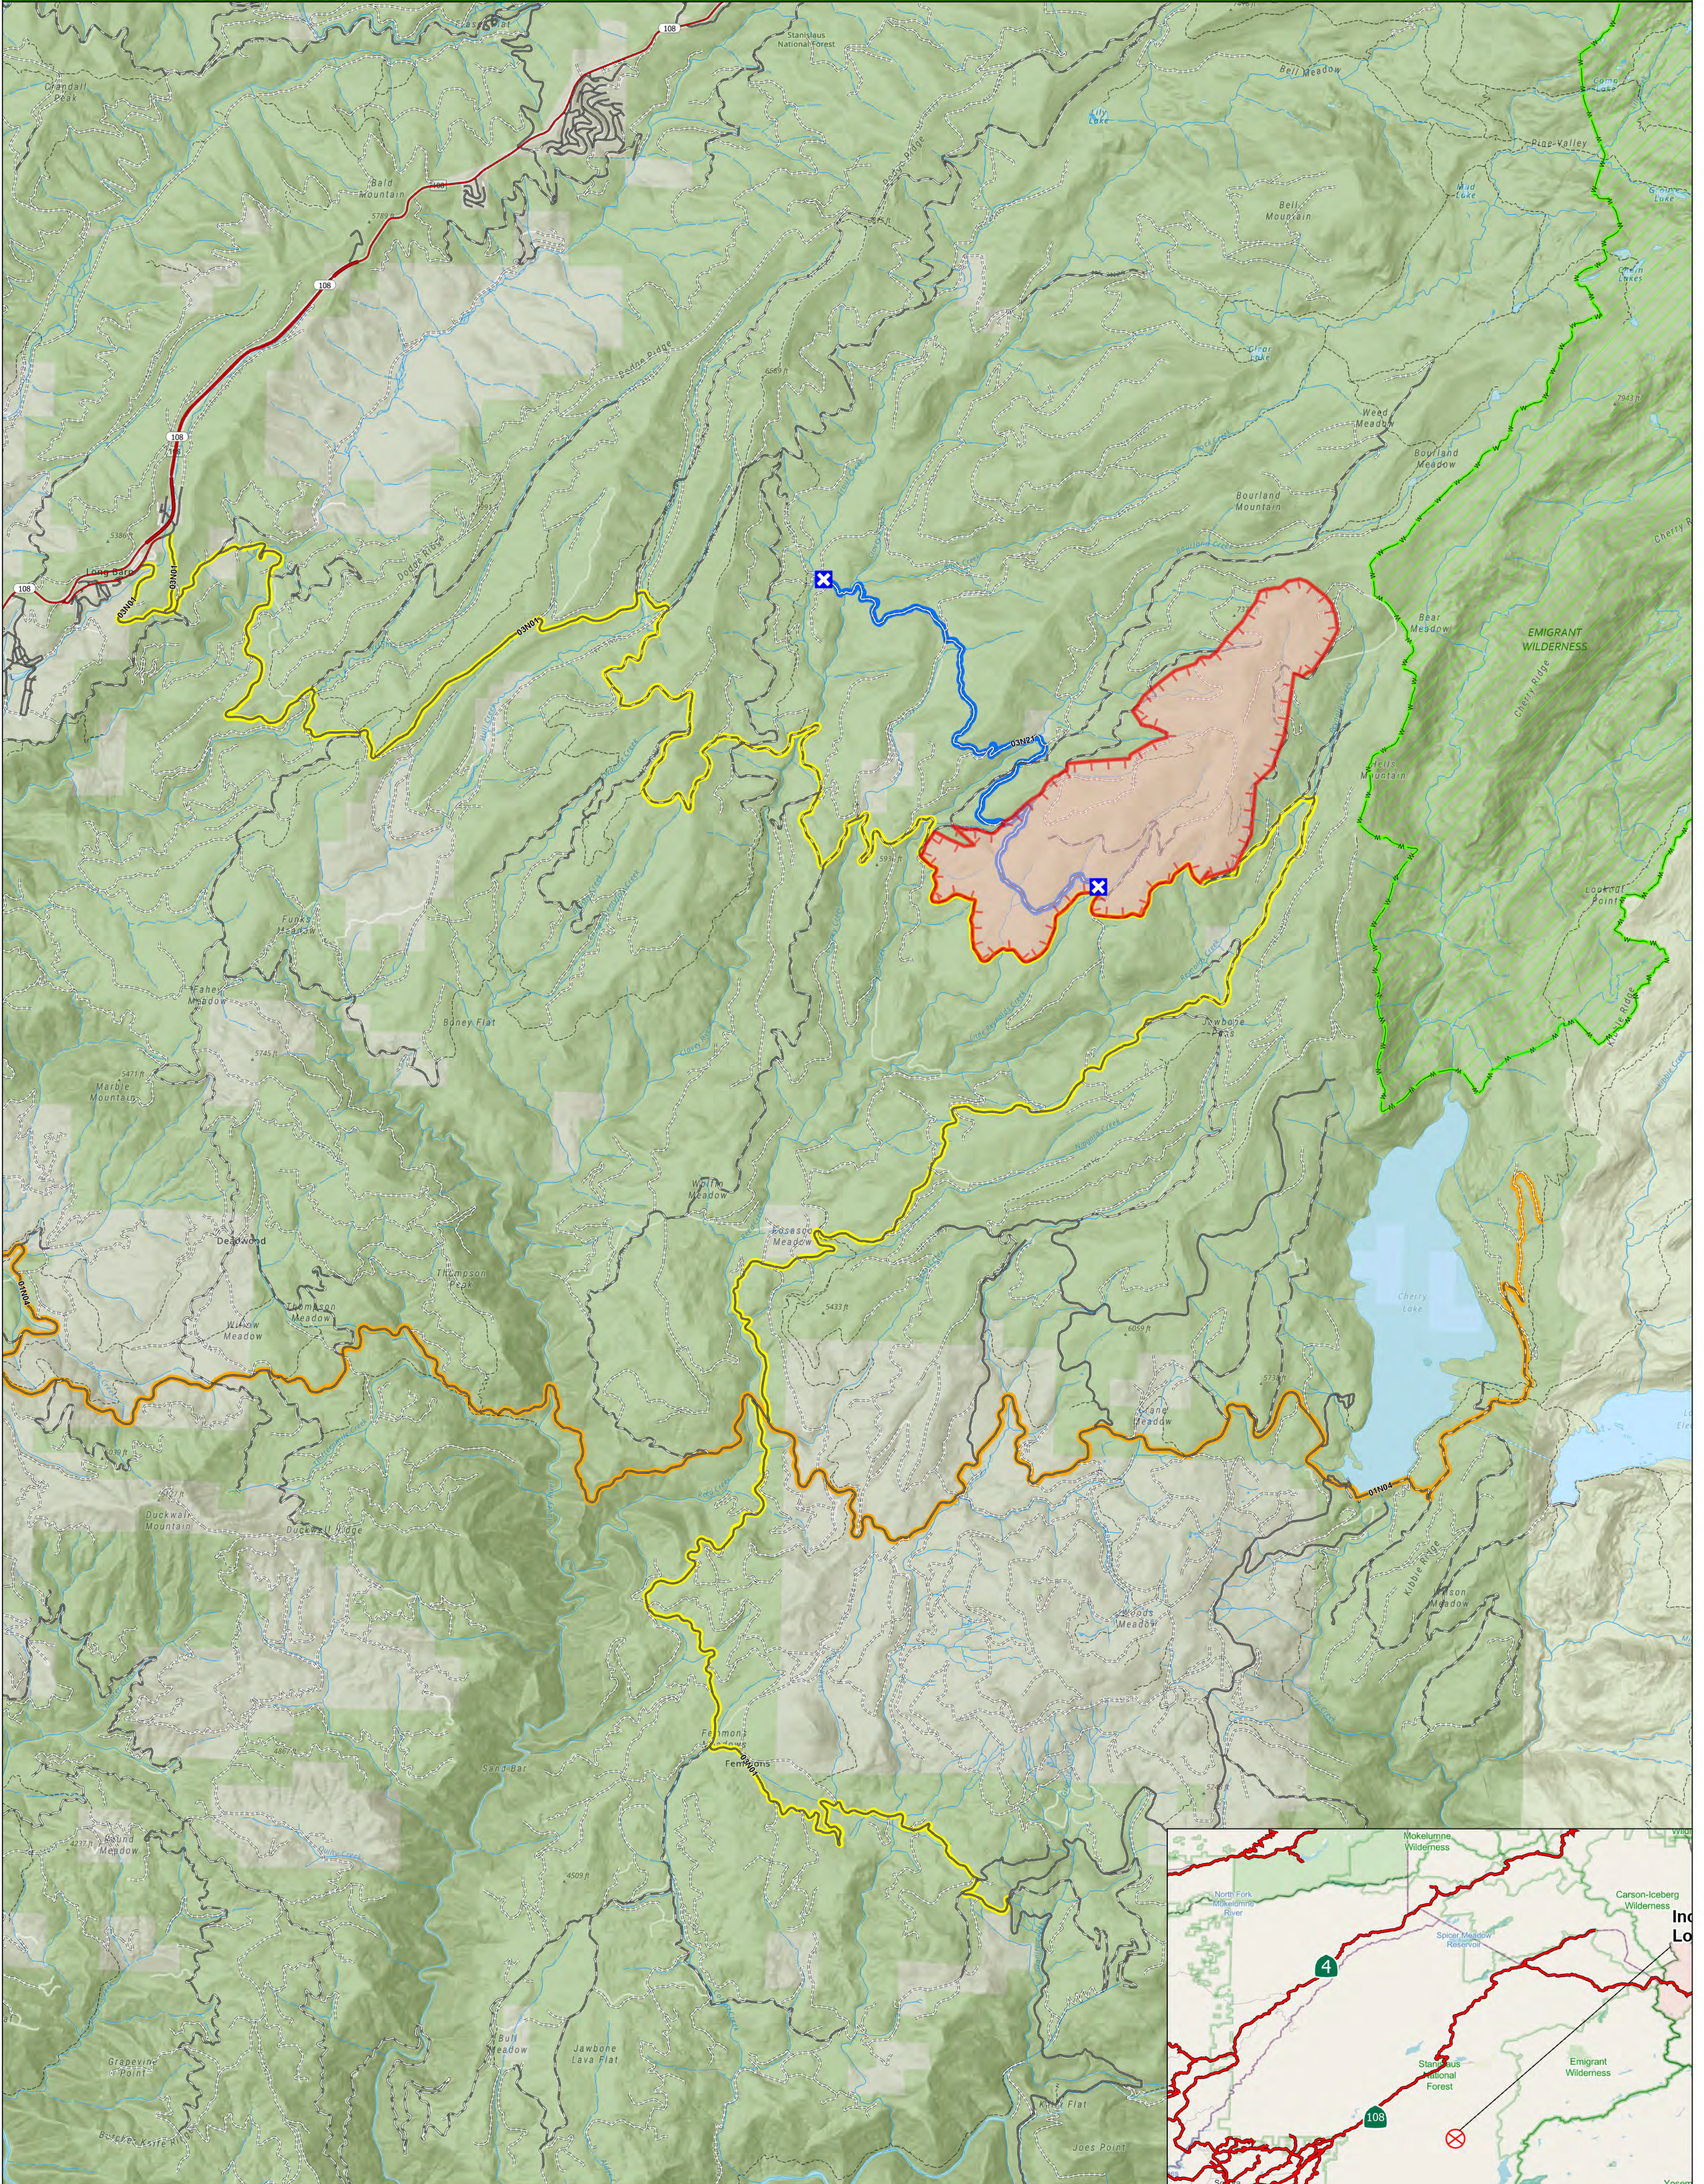

QUARRY FIRE 2023

STANISLAUS NATIONAL FOREST

- Soft Closure
- 01N04
- 03N01
- 03N21
- Highway 108
- Uncontained
- Wildfire Perimeter
- Wilderness

September 28, 2023