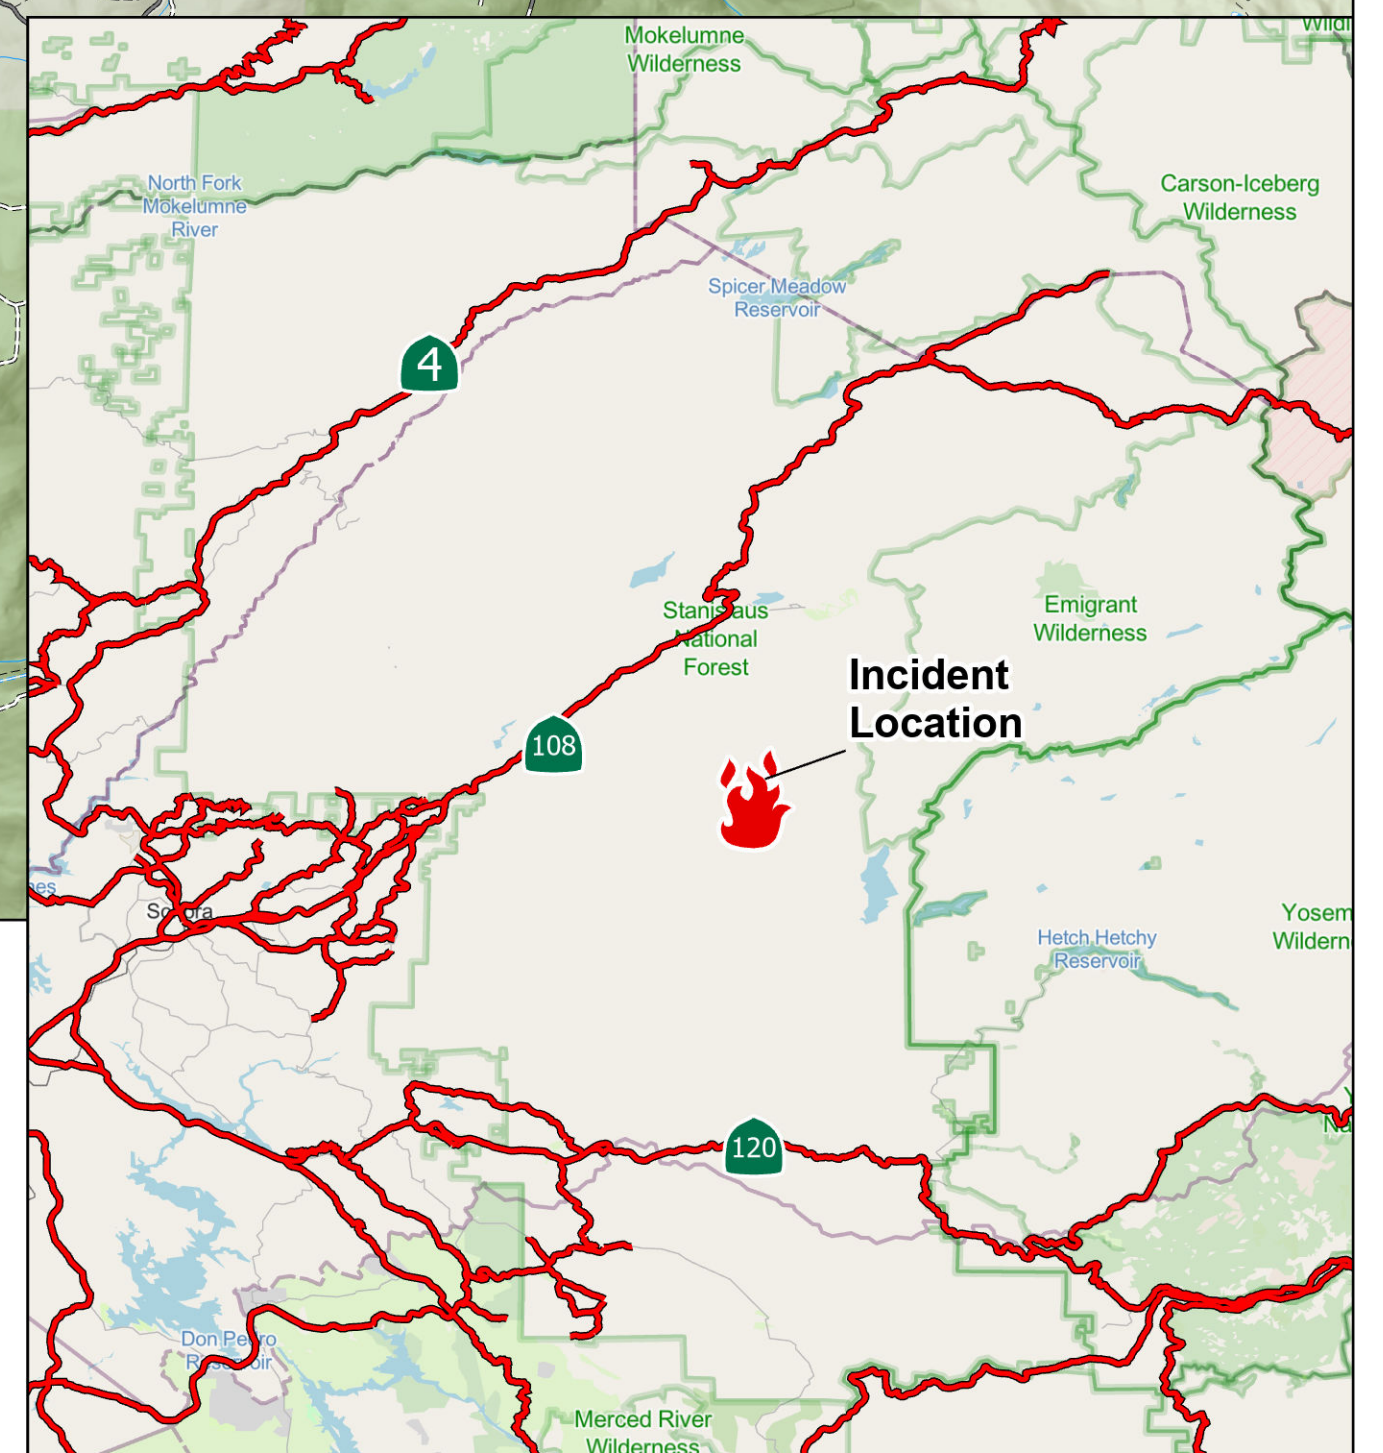

QUARRY FIRE 2023

STANISLAUS NATIONAL FOREST

- Soft Closure
- 01N04
- 03N01
- 03N21
- Highway 108
- Uncontained
- Wildfire Perimeter
- Wilderness

September 29, 2023