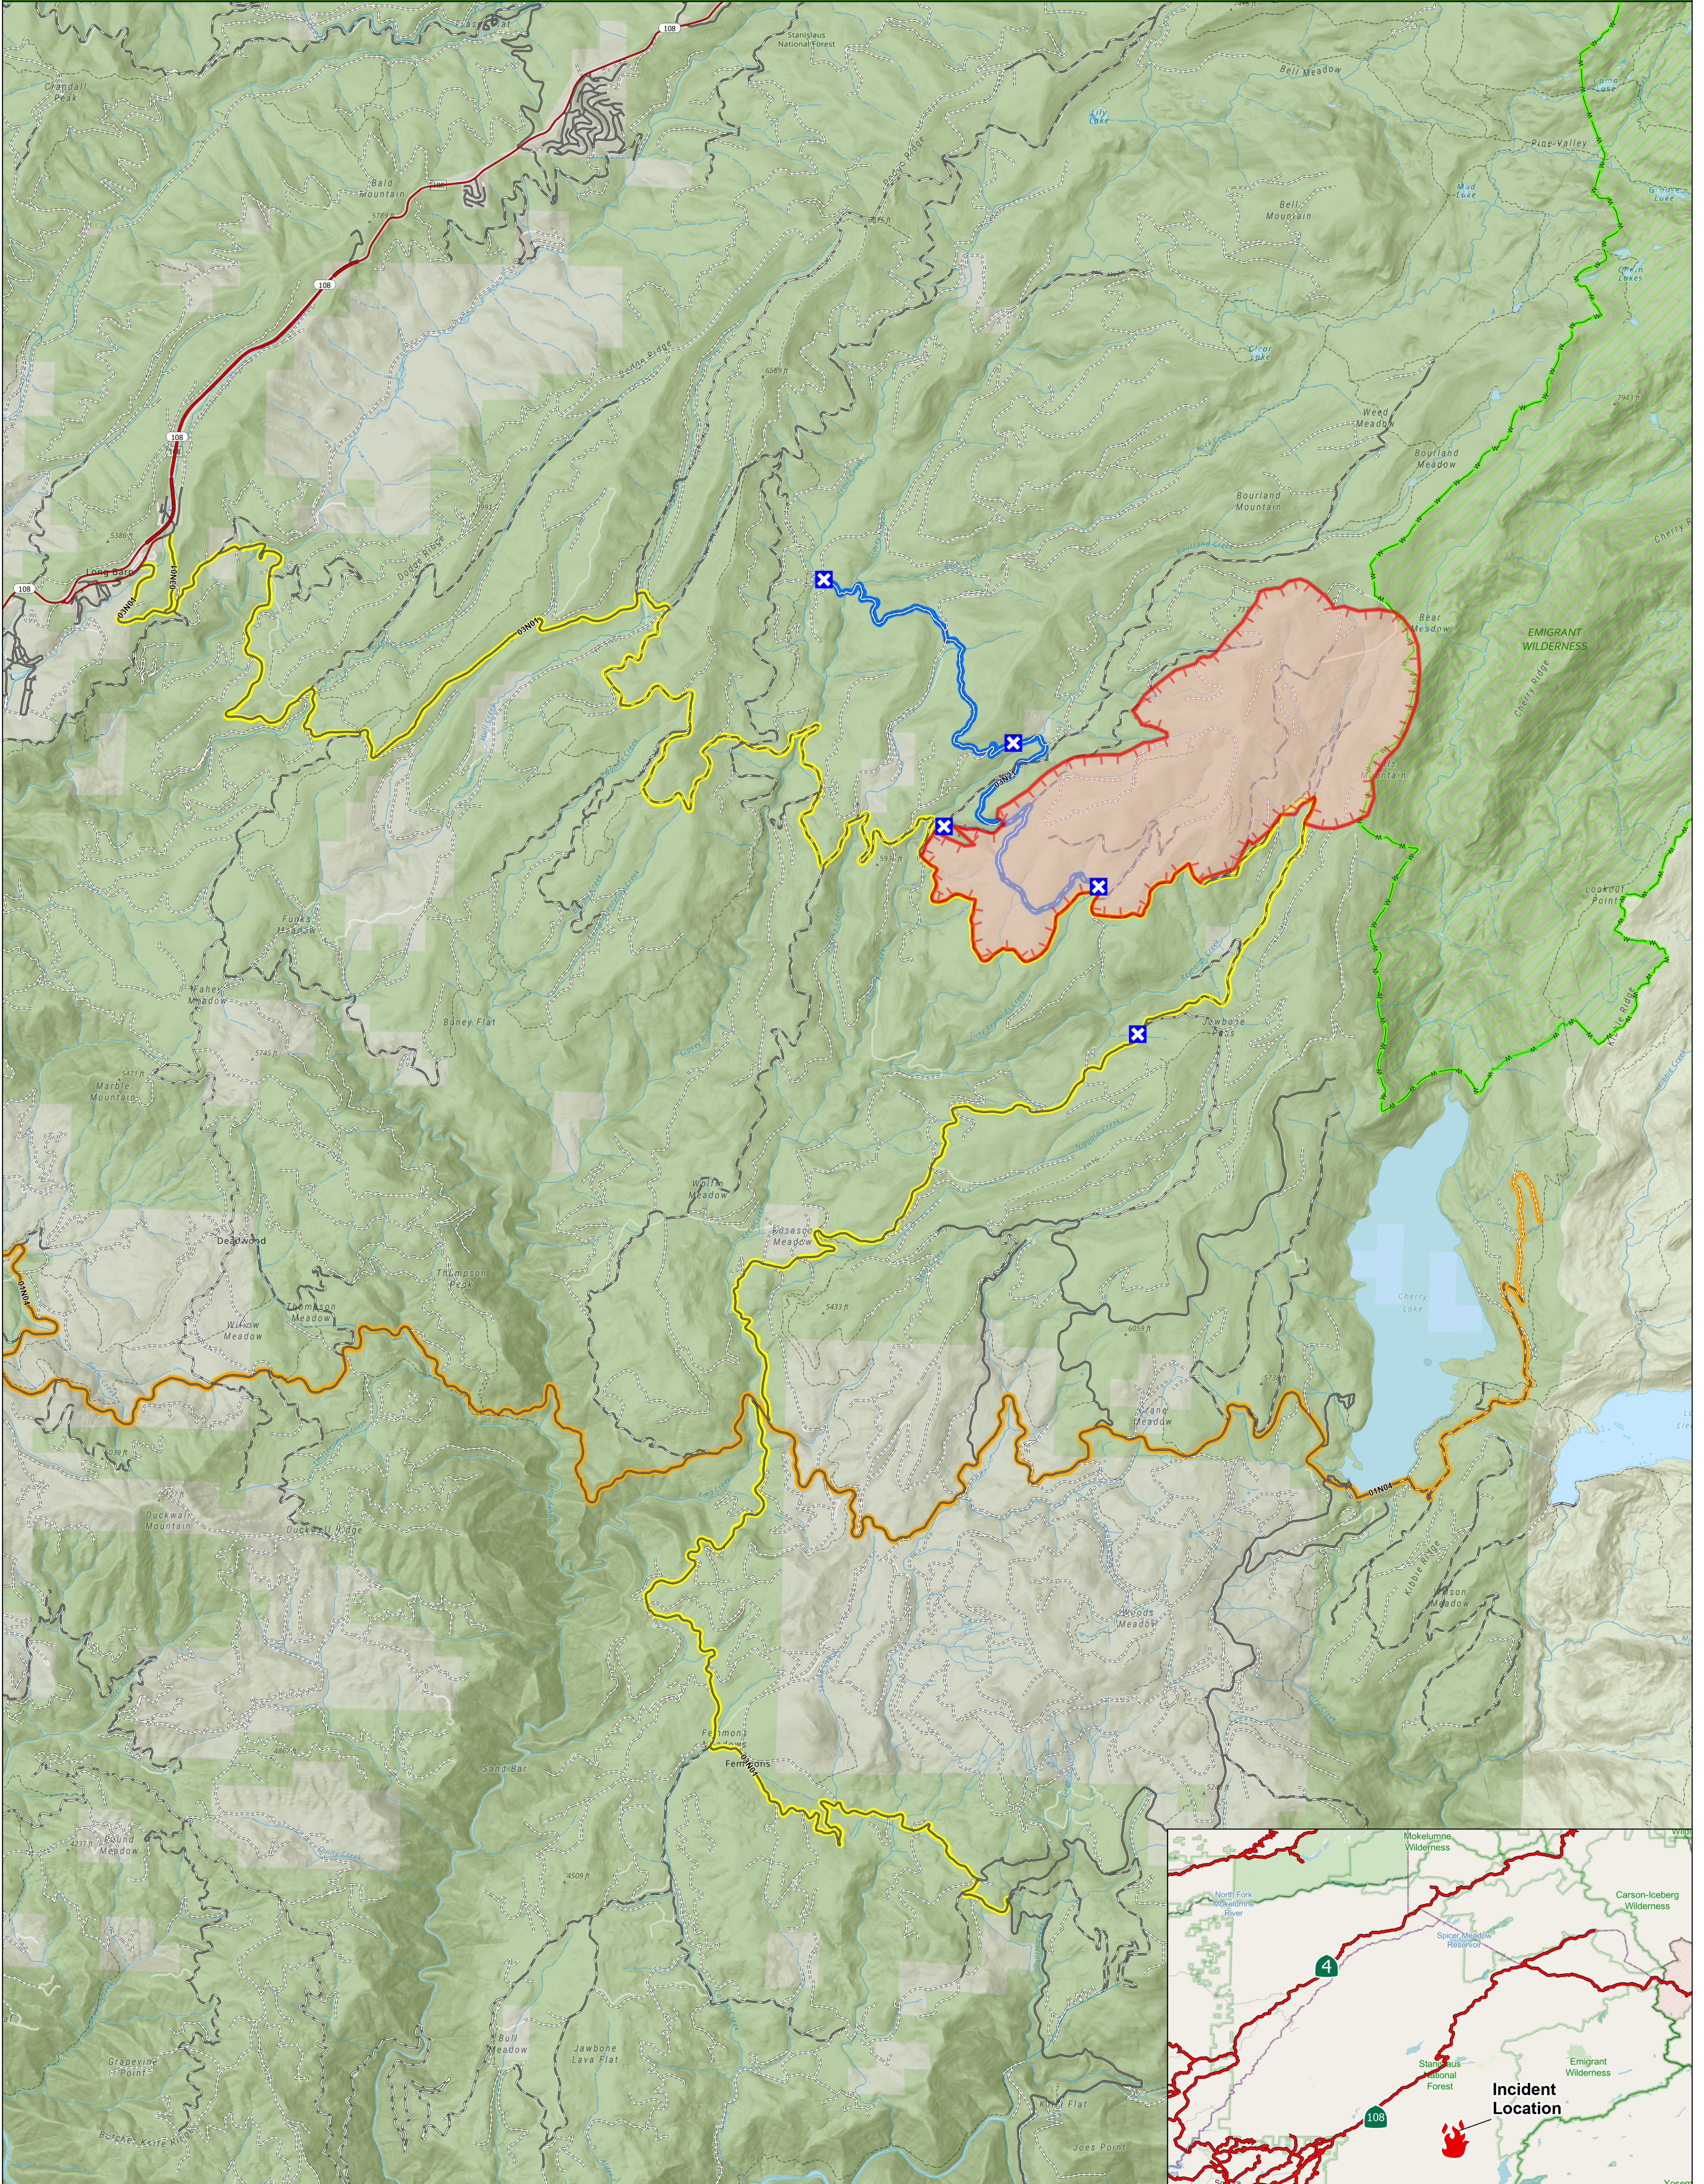

QUARRY FIRE 2023

STANISLAUS NATIONAL FOREST

- Soft Closure
- 01N04
- 03N01
- 03N21
- Highway 108
- Uncontained
- Wildfire Perimeter
- Wilderness

September 29, 2023