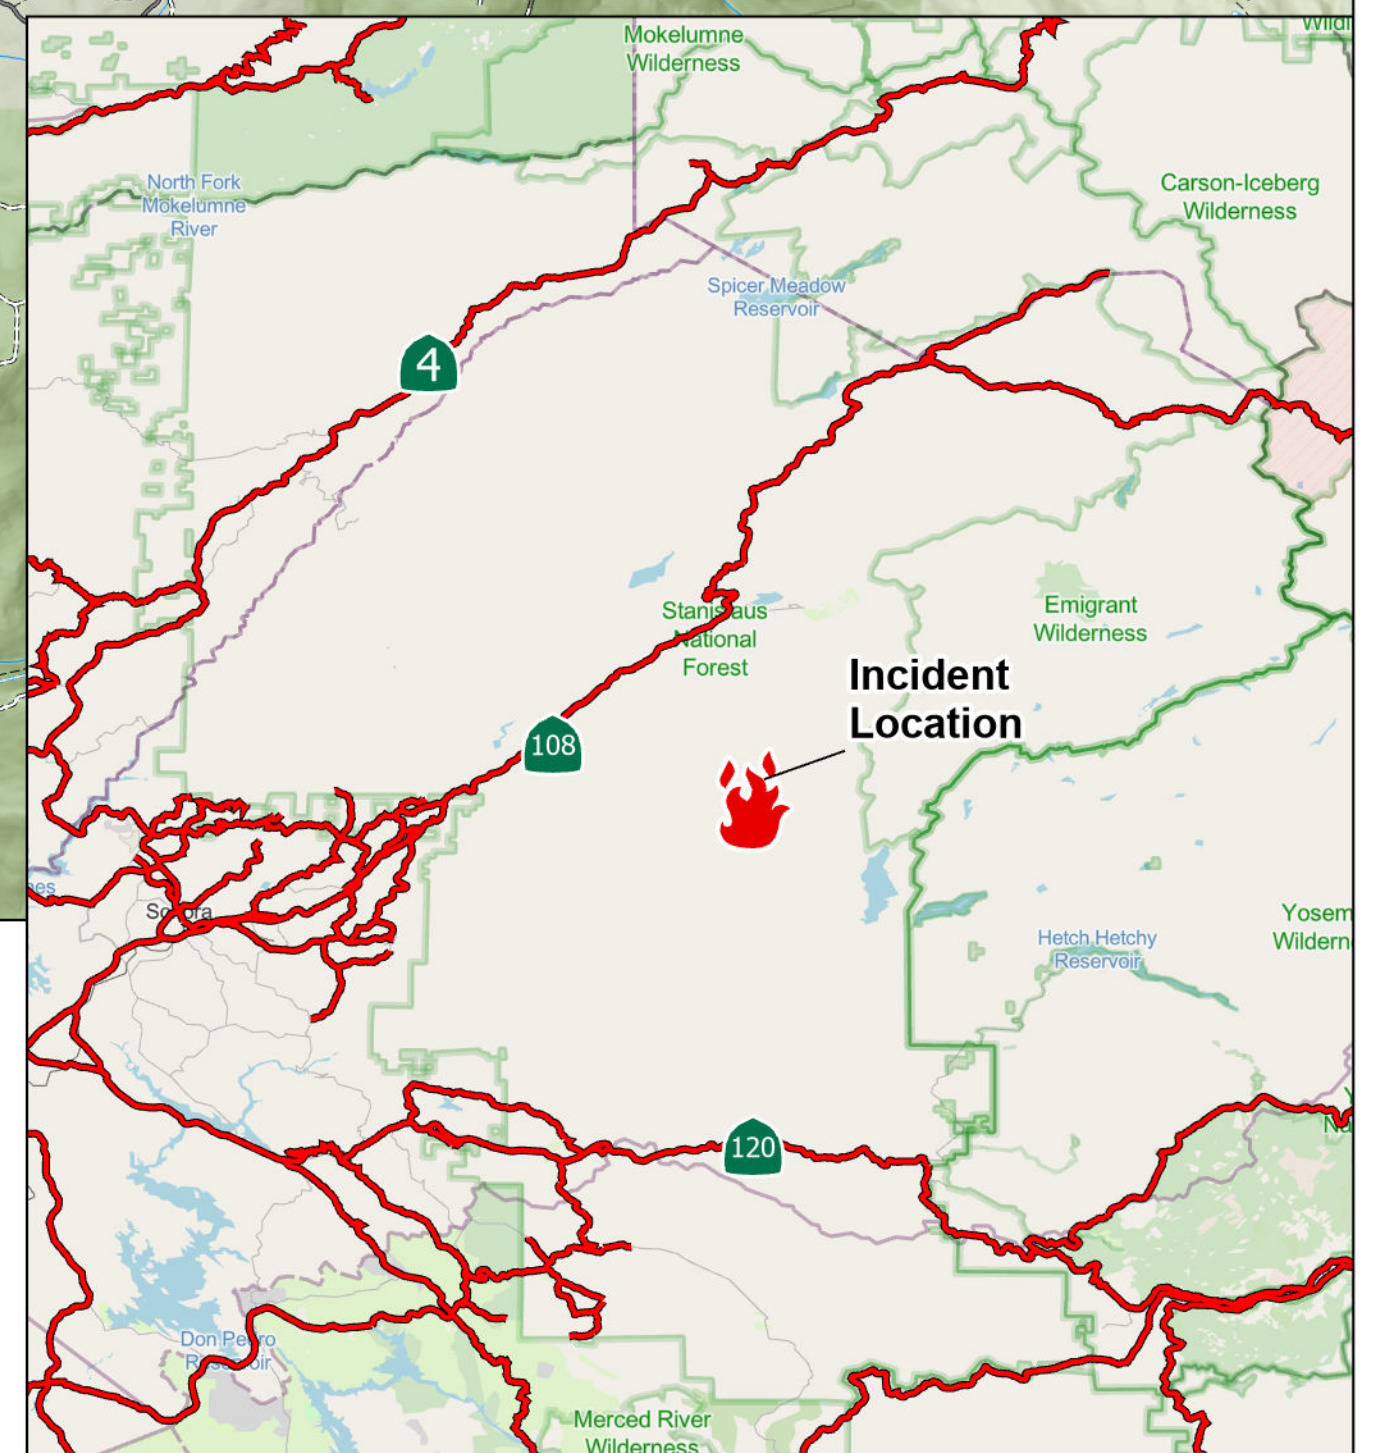

QUARRY FIRE 2023

STANISLAUS NATIONAL FOREST

- Soft Closure
- 01N04
- 03N01
- 03N21
- Highway 108
- Uncontained
- Wildfire Perimeter
- Wilderness

September 30, 2023