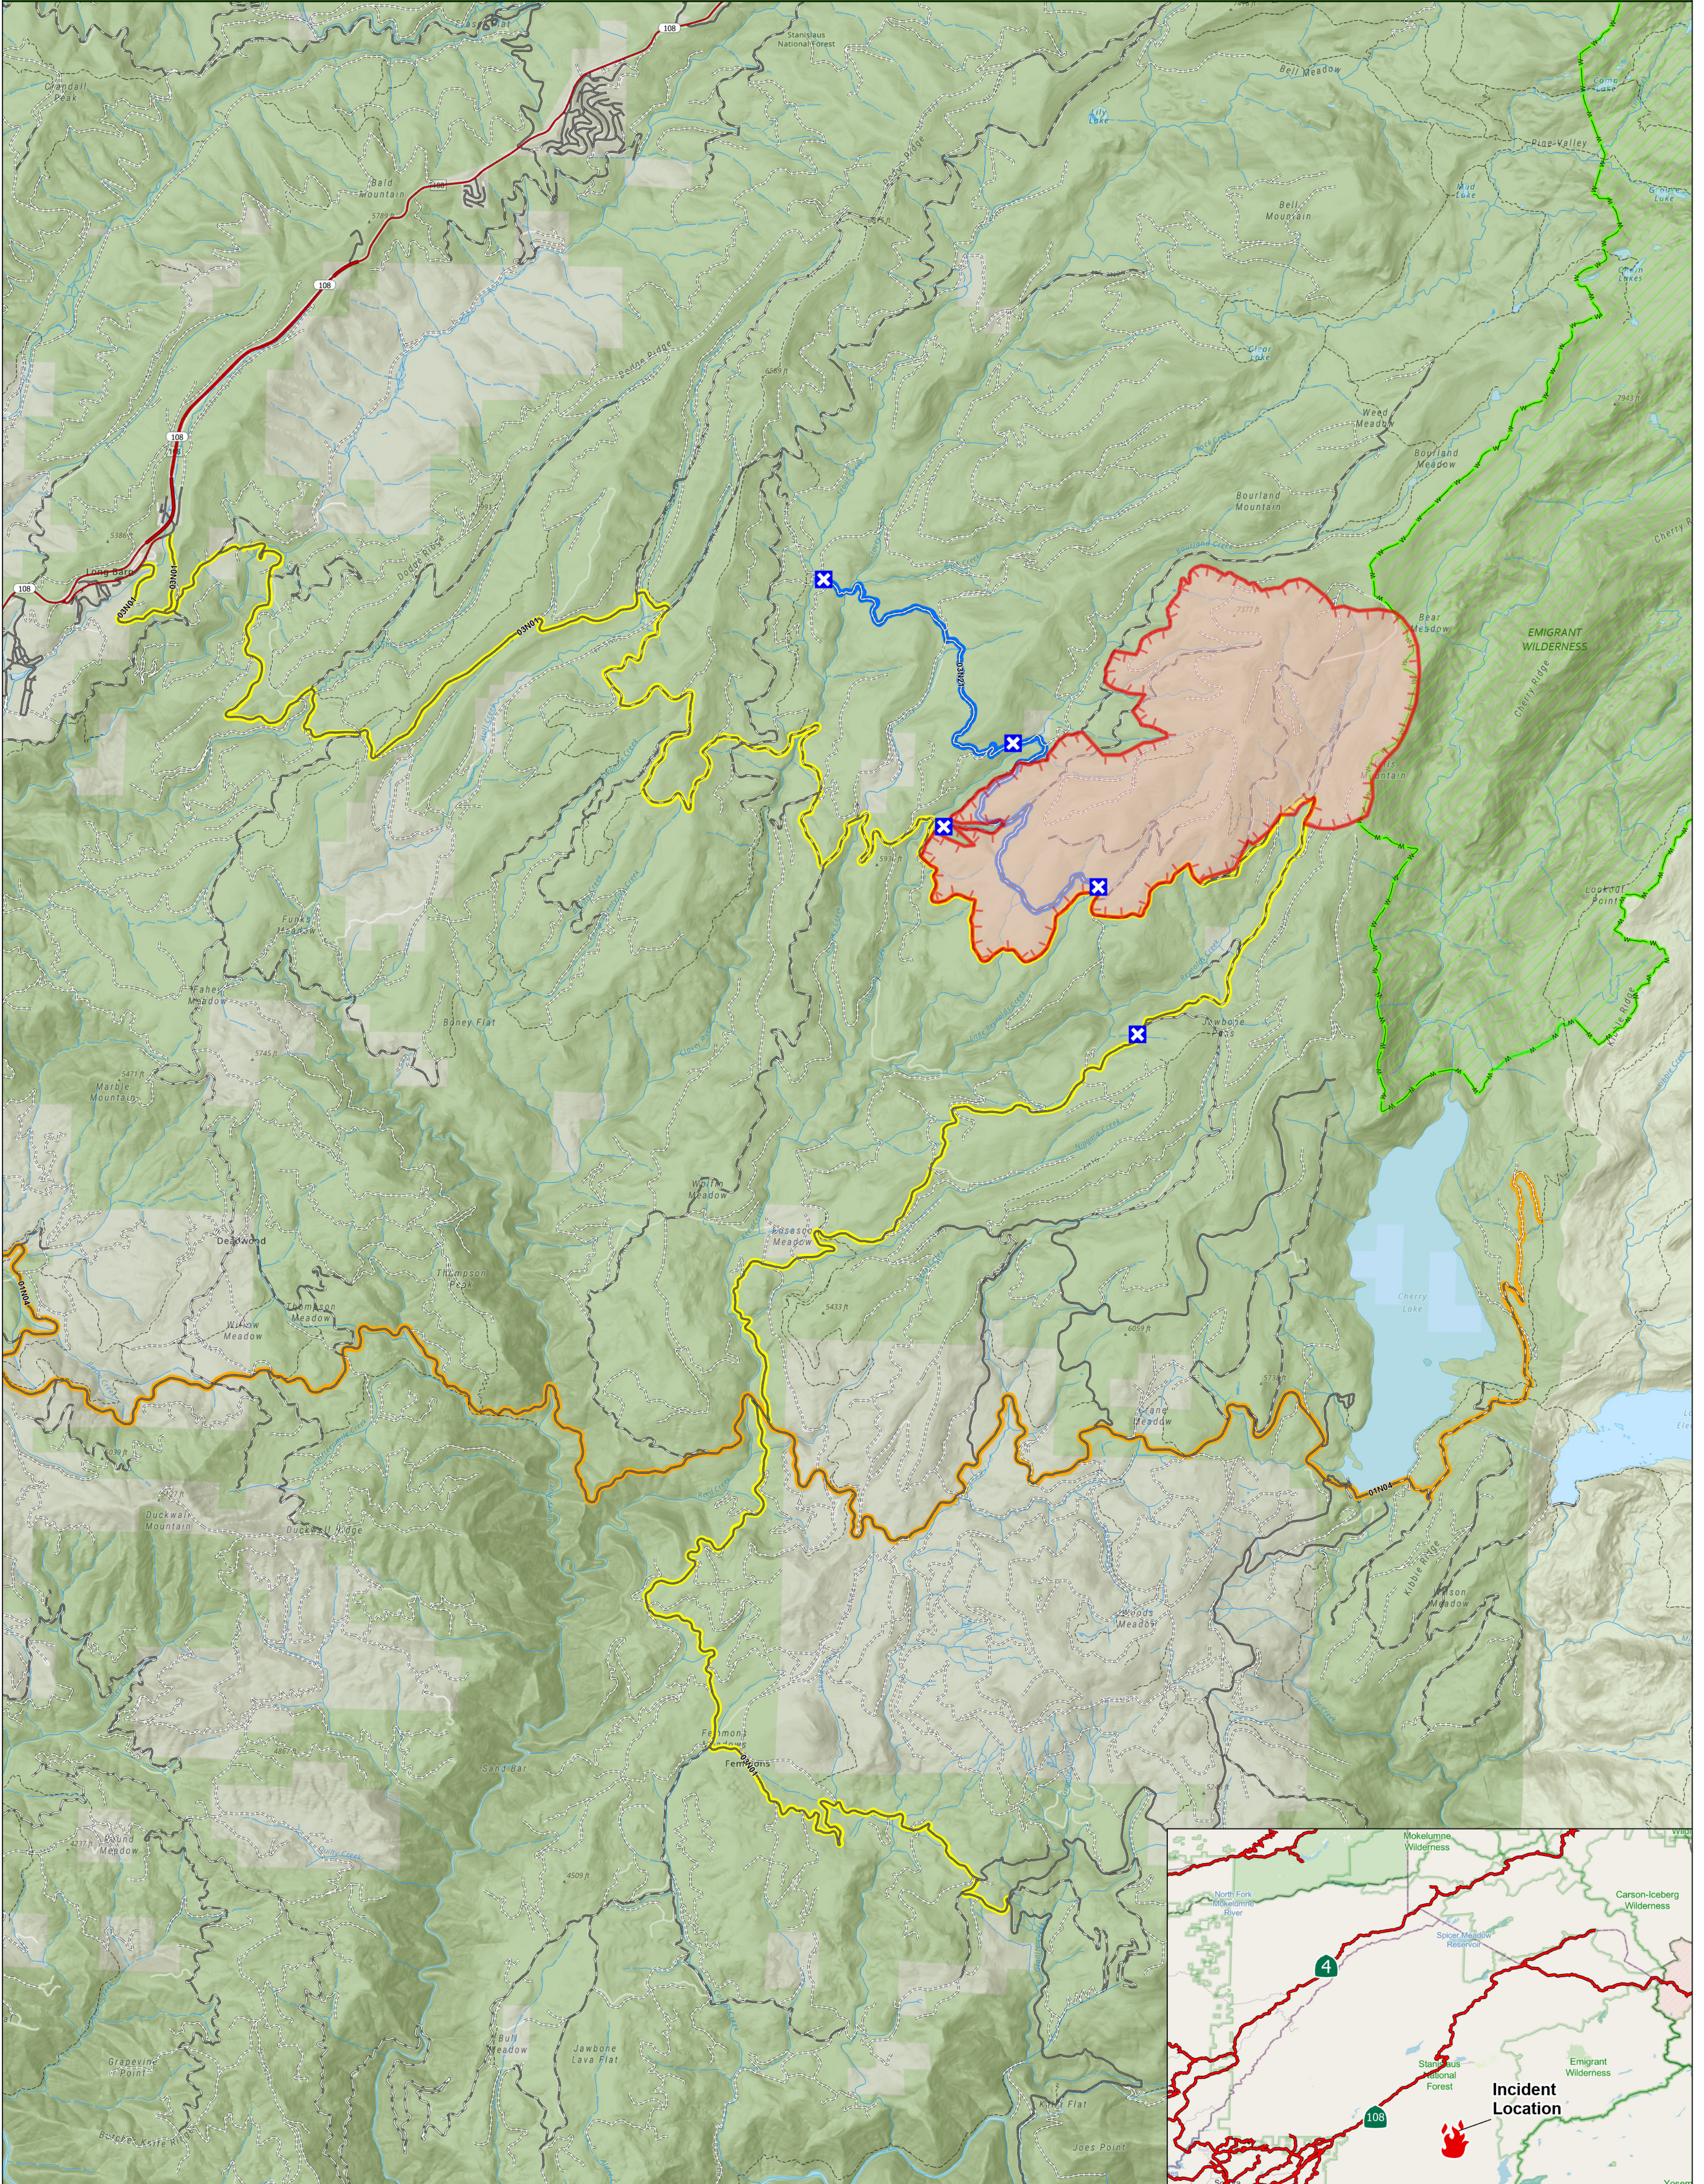

QUARRY FIRE 2023

STANISLAUS NATIONAL FOREST

- Soft Closure
- 01N04
- 03N01
- 03N21
- Highway 108
- Uncontained
- Wildfire Perimeter
- Wilderness

September 30, 2023