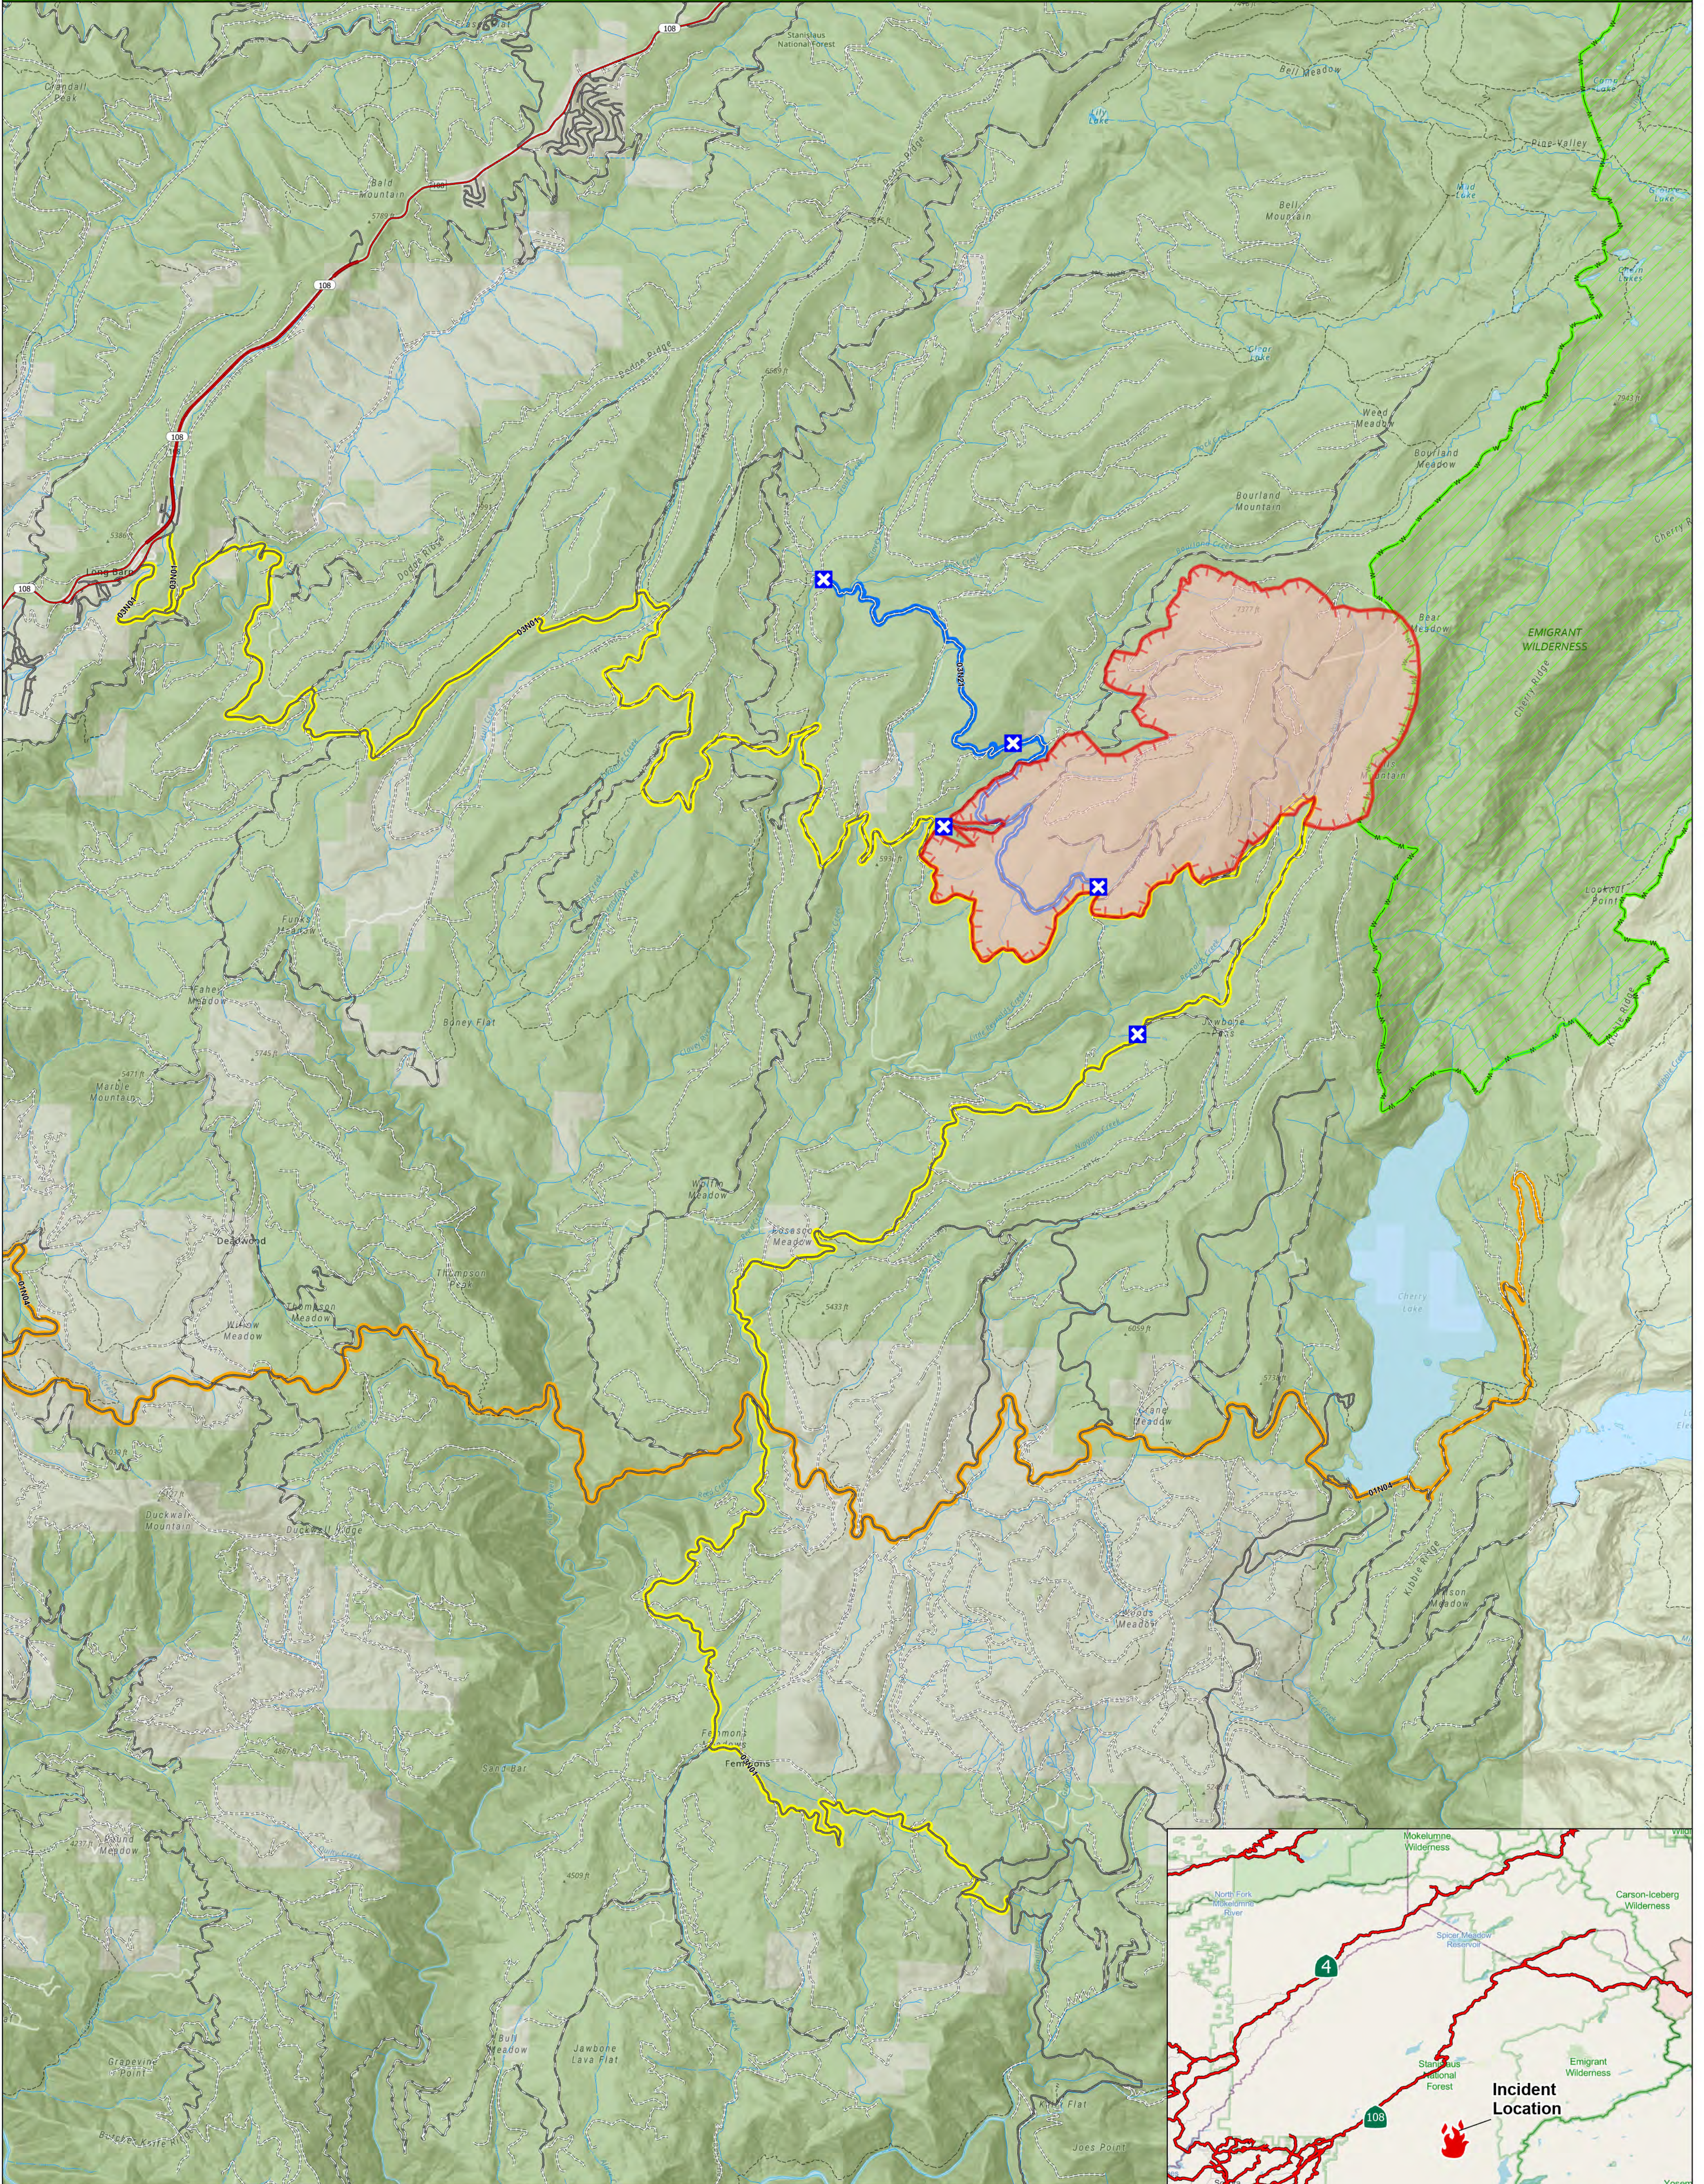

QUARRY FIRE 2023

STANISLAUS NATIONAL FOREST

- Soft Closure
- 01N04
- 03N01
- 03N21
- Highway 108
- Uncontained
- Wildfire Perimeter
- Wilderness

September 30, 2023