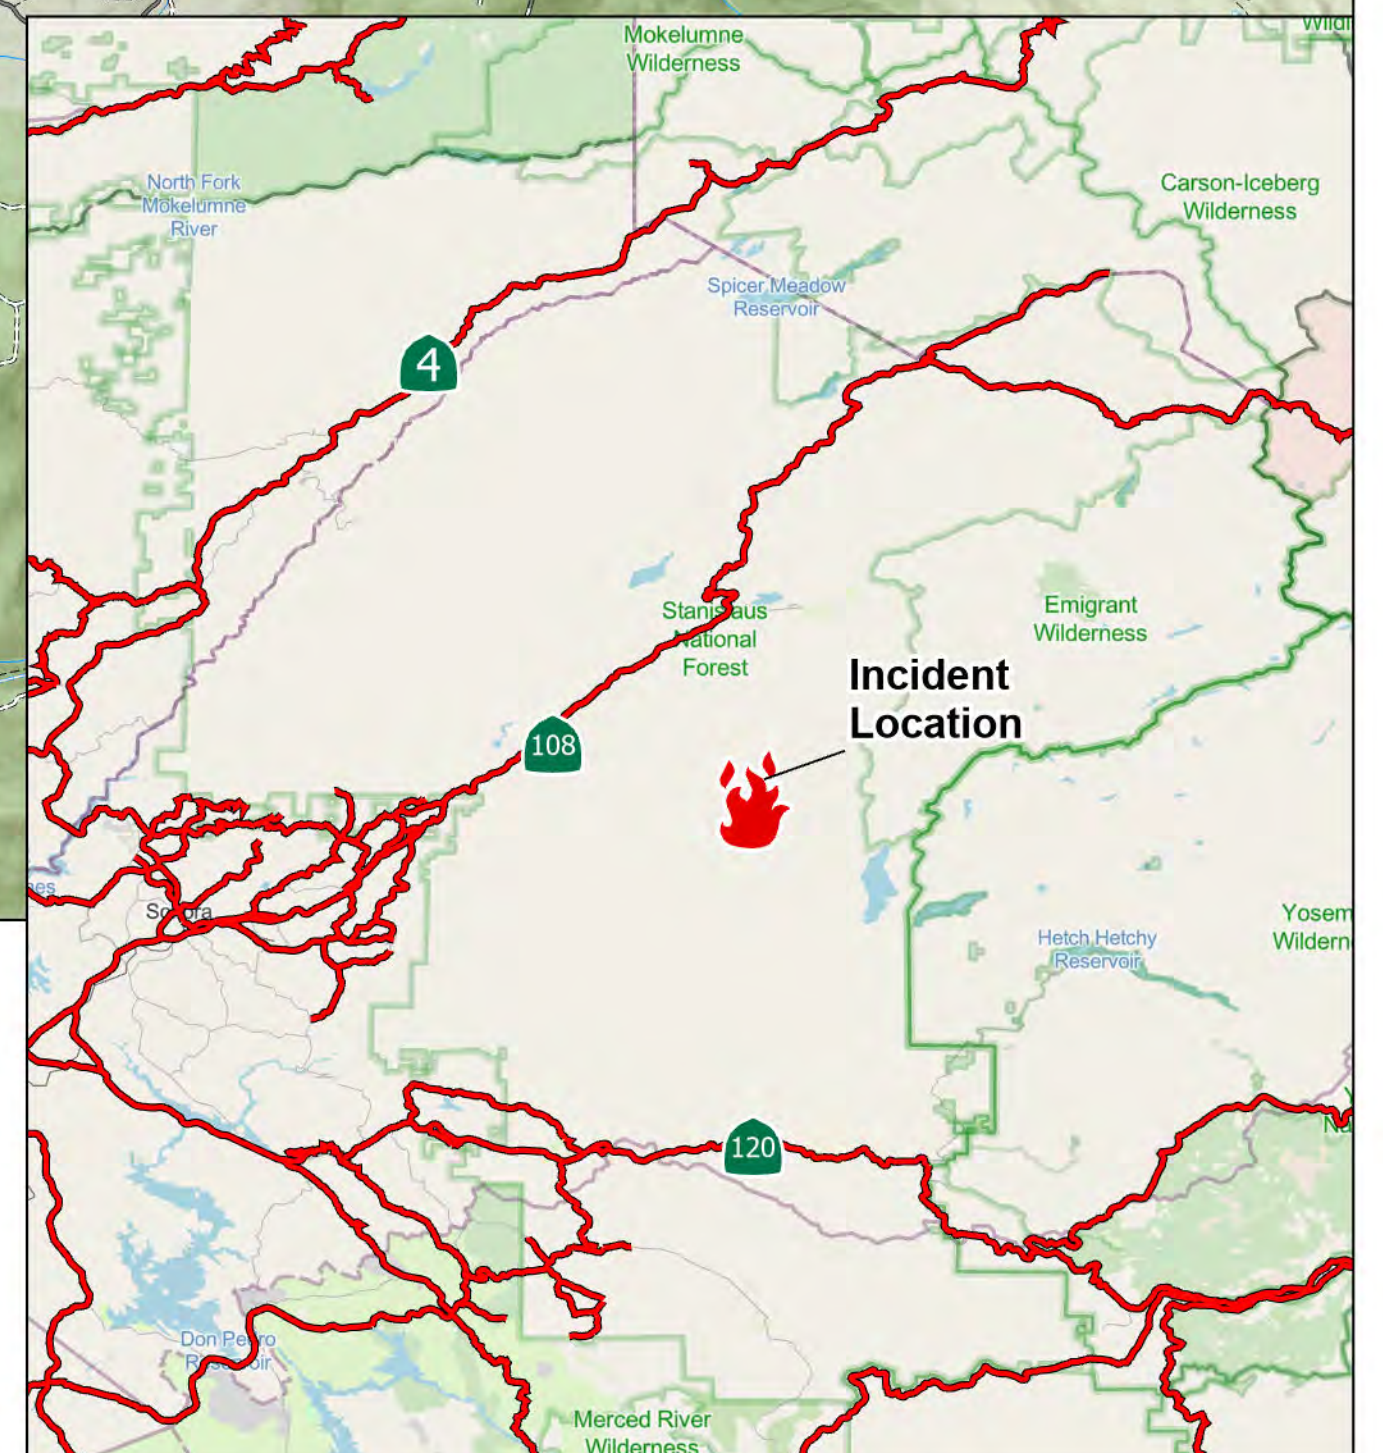

QUARRY FIRE 2023

STANISLAUS NATIONAL FOREST

- Soft Closure
- 01N04
- 03N01
- 03N21
- Highway 108
- Uncontained
- Wildfire Perimeter
- Wilderness

September 30, 2023