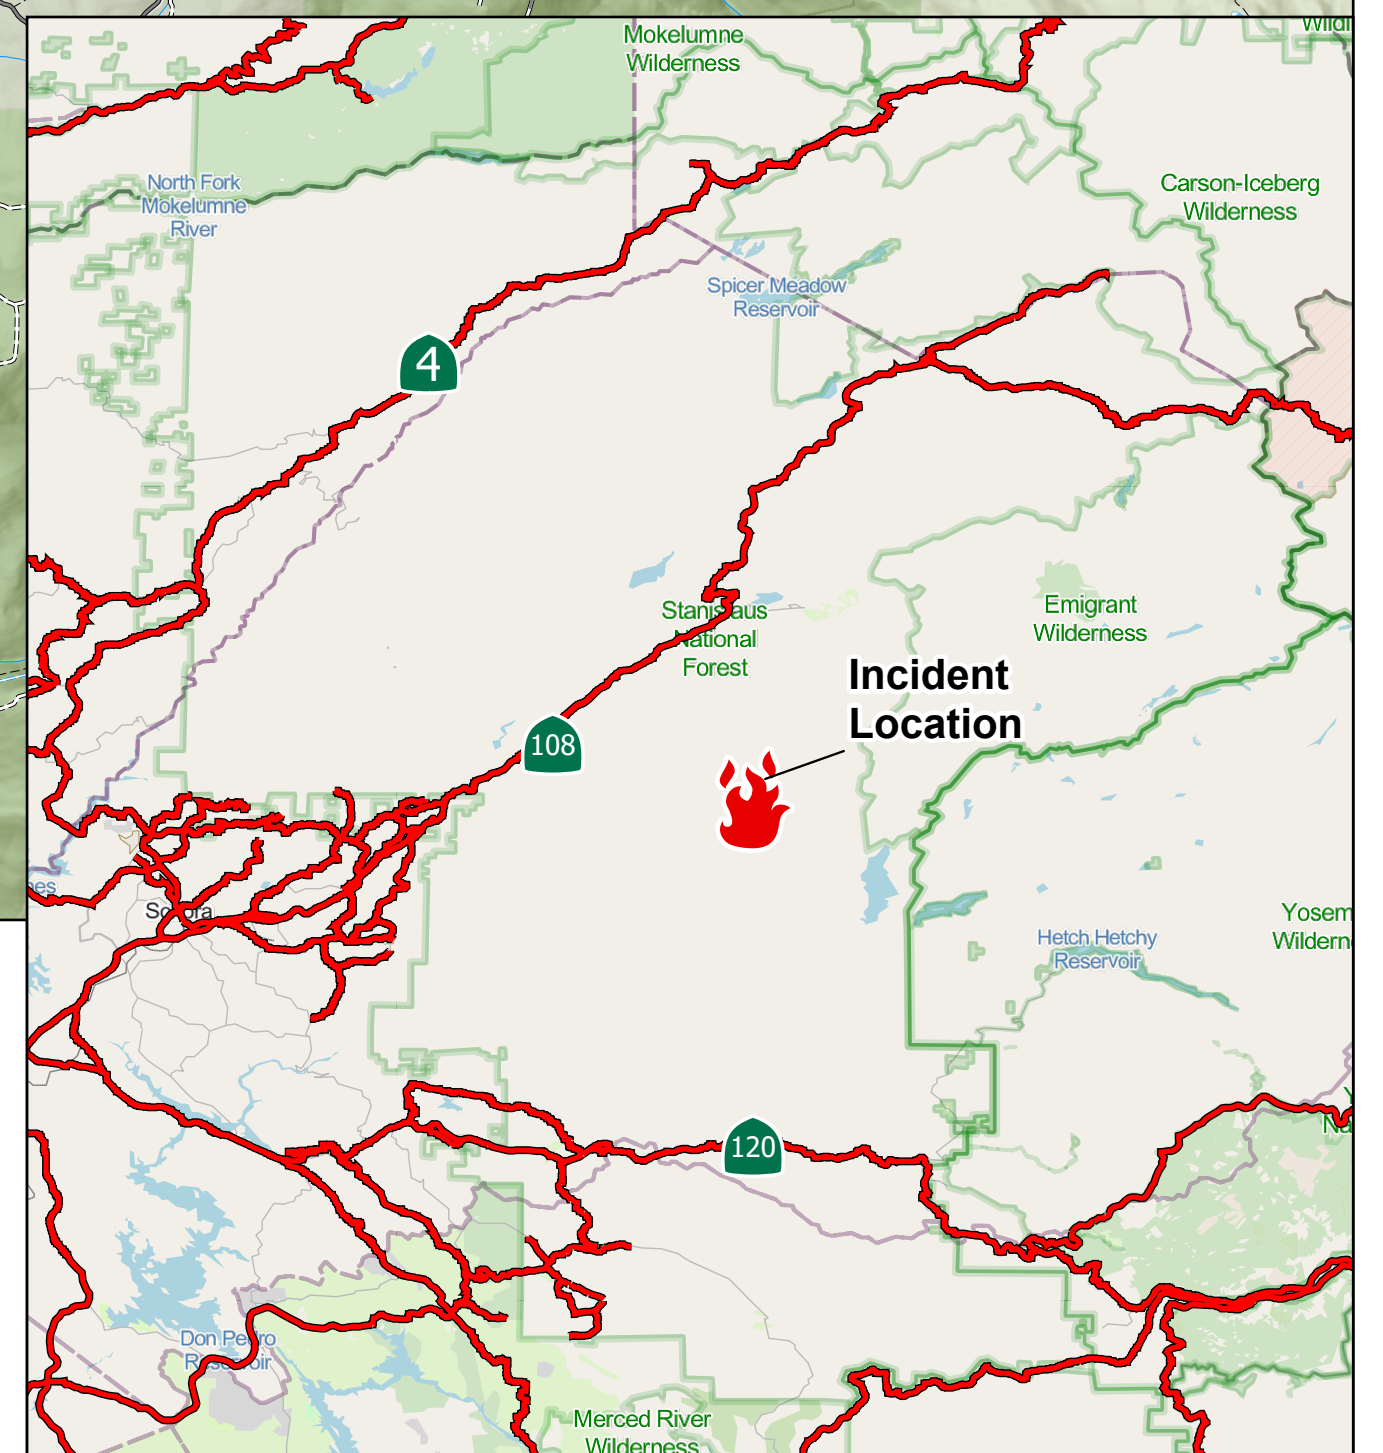

# QUARRY FIRE 2023

STANISLAUS NATIONAL FOREST

- Soft Closure
- 01N04
- 03N01
- 03N21
- Highway 108
- Contained
- Uncontained
- Wildfire Perimeter
- Wilderness

October 1, 2023