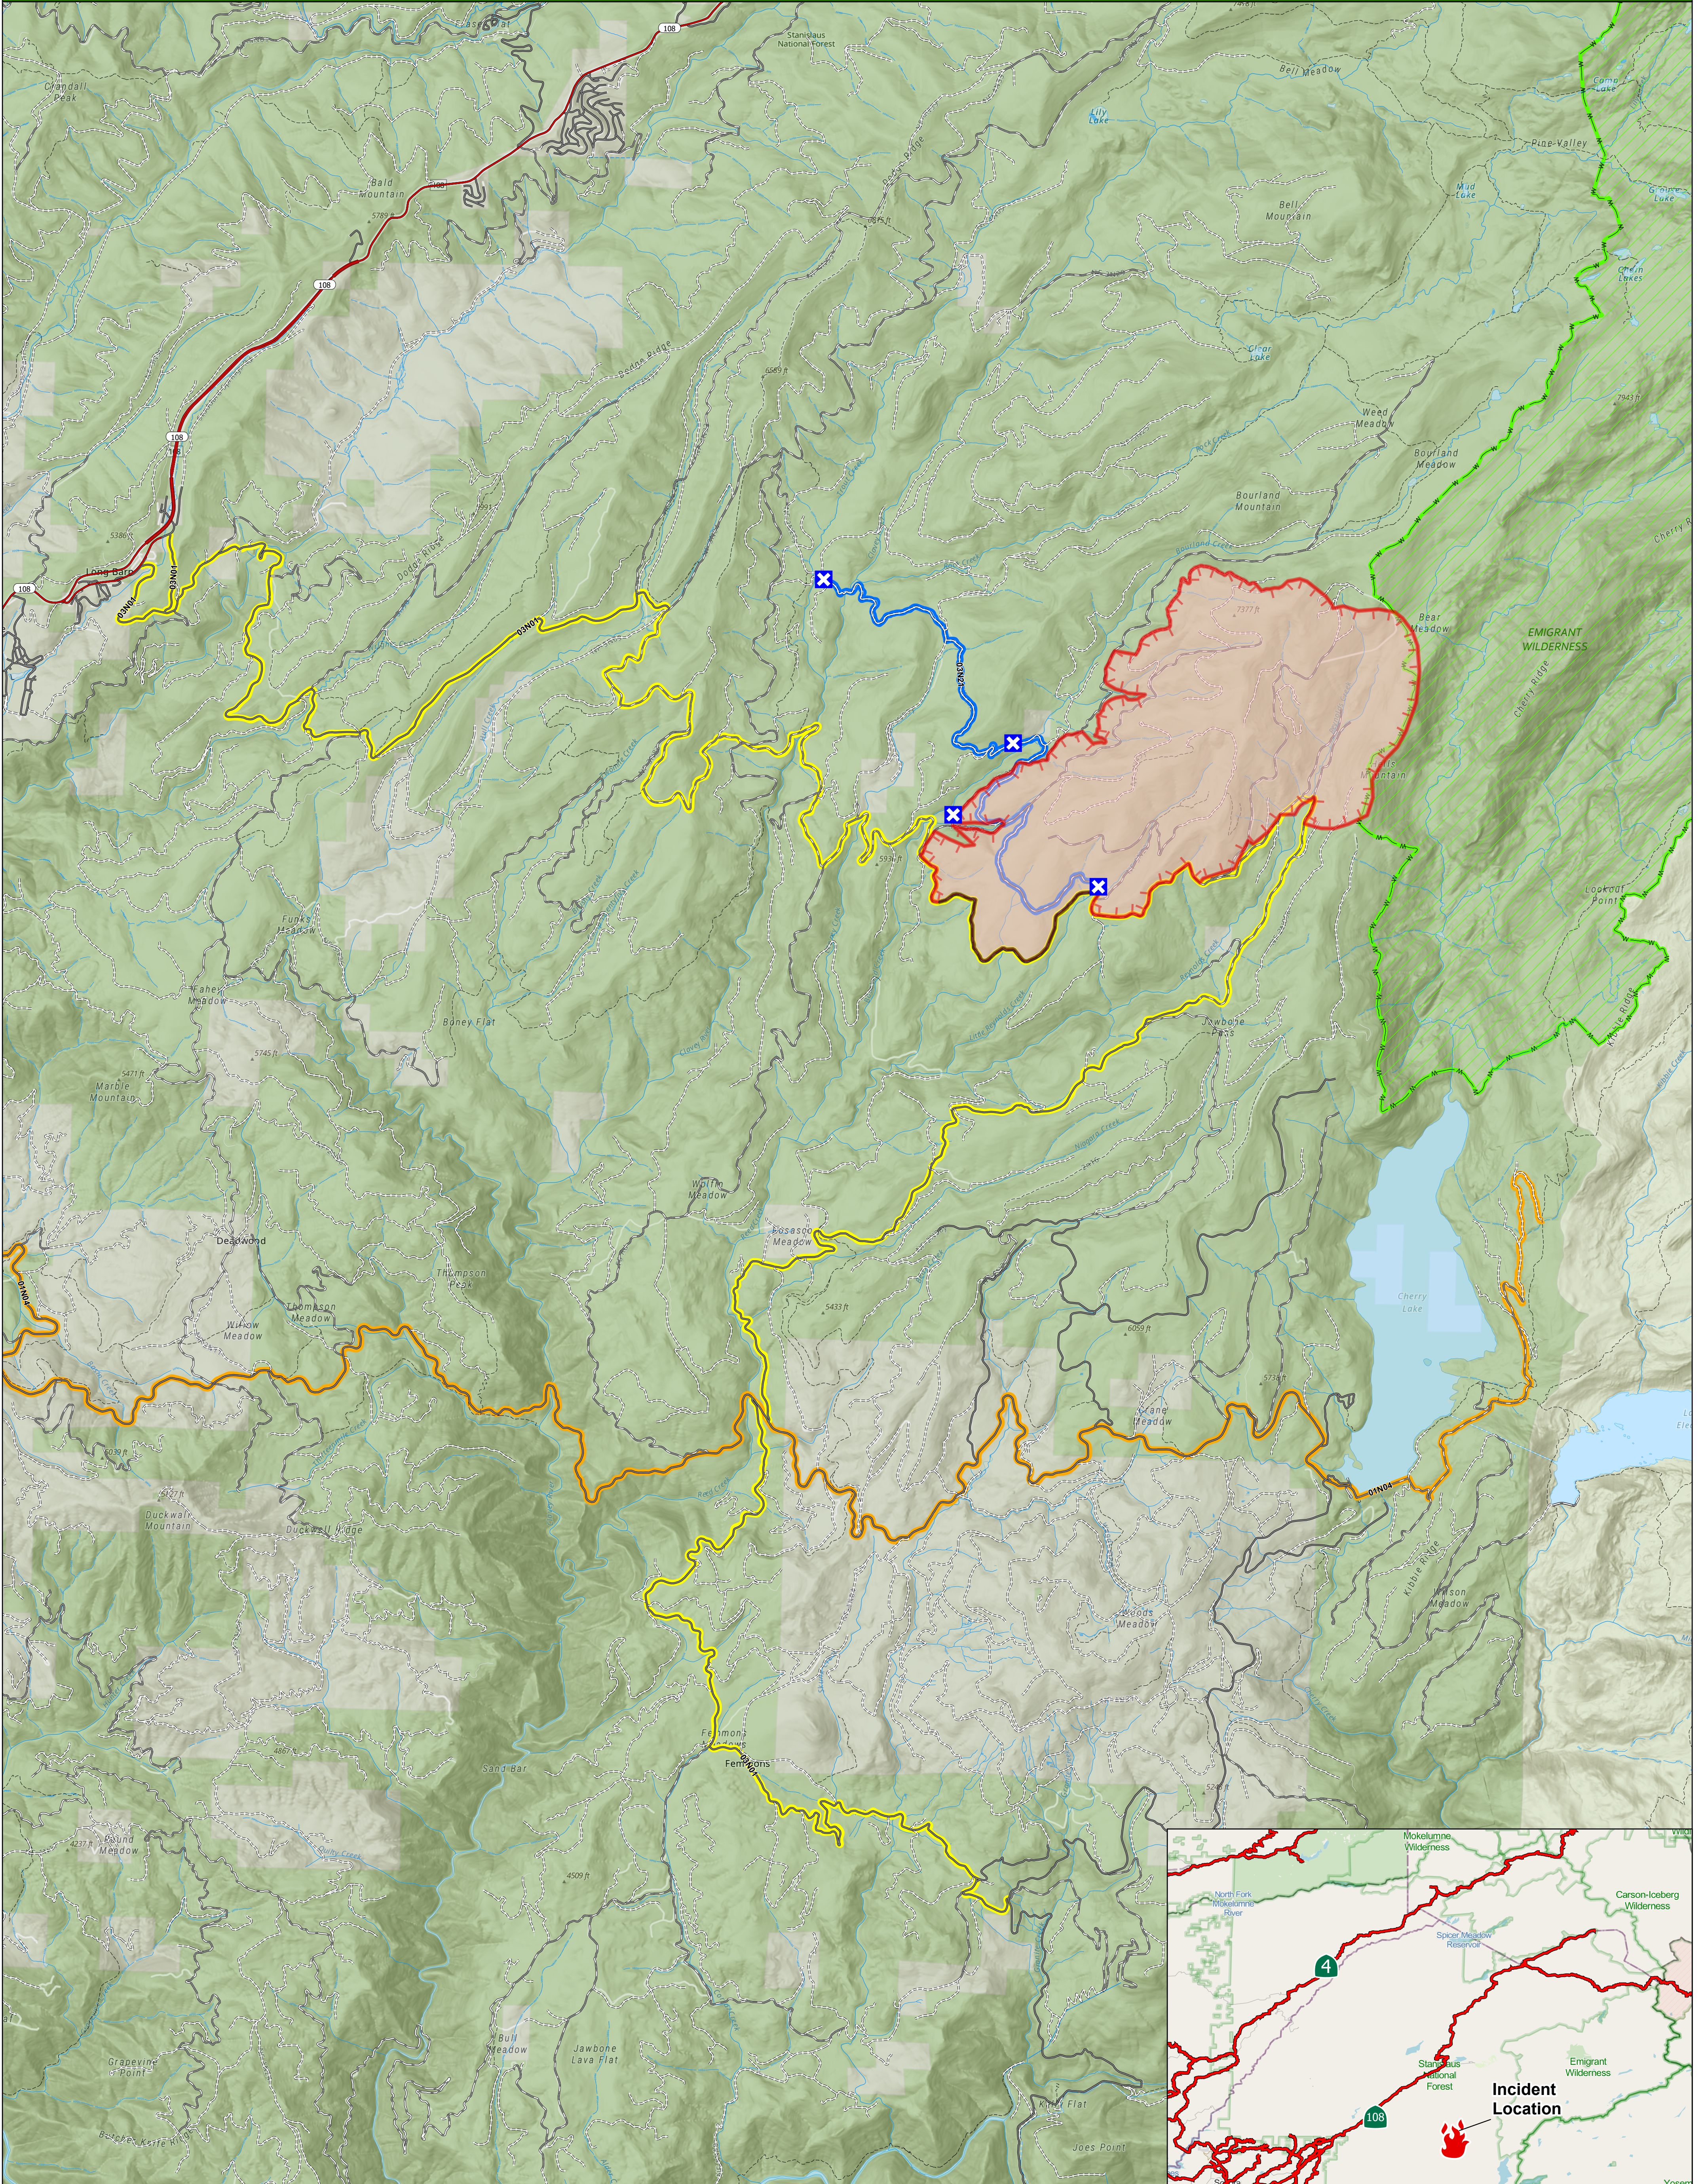

# QUARRY FIRE 2023

STANISLAUS NATIONAL FOREST

- Soft Closure
- 01N04
- 03N01
- 03N21
- Highway 108
- Contained
- Uncontained
- Wildfire Perimeter
- Wilderness

October 1, 2023