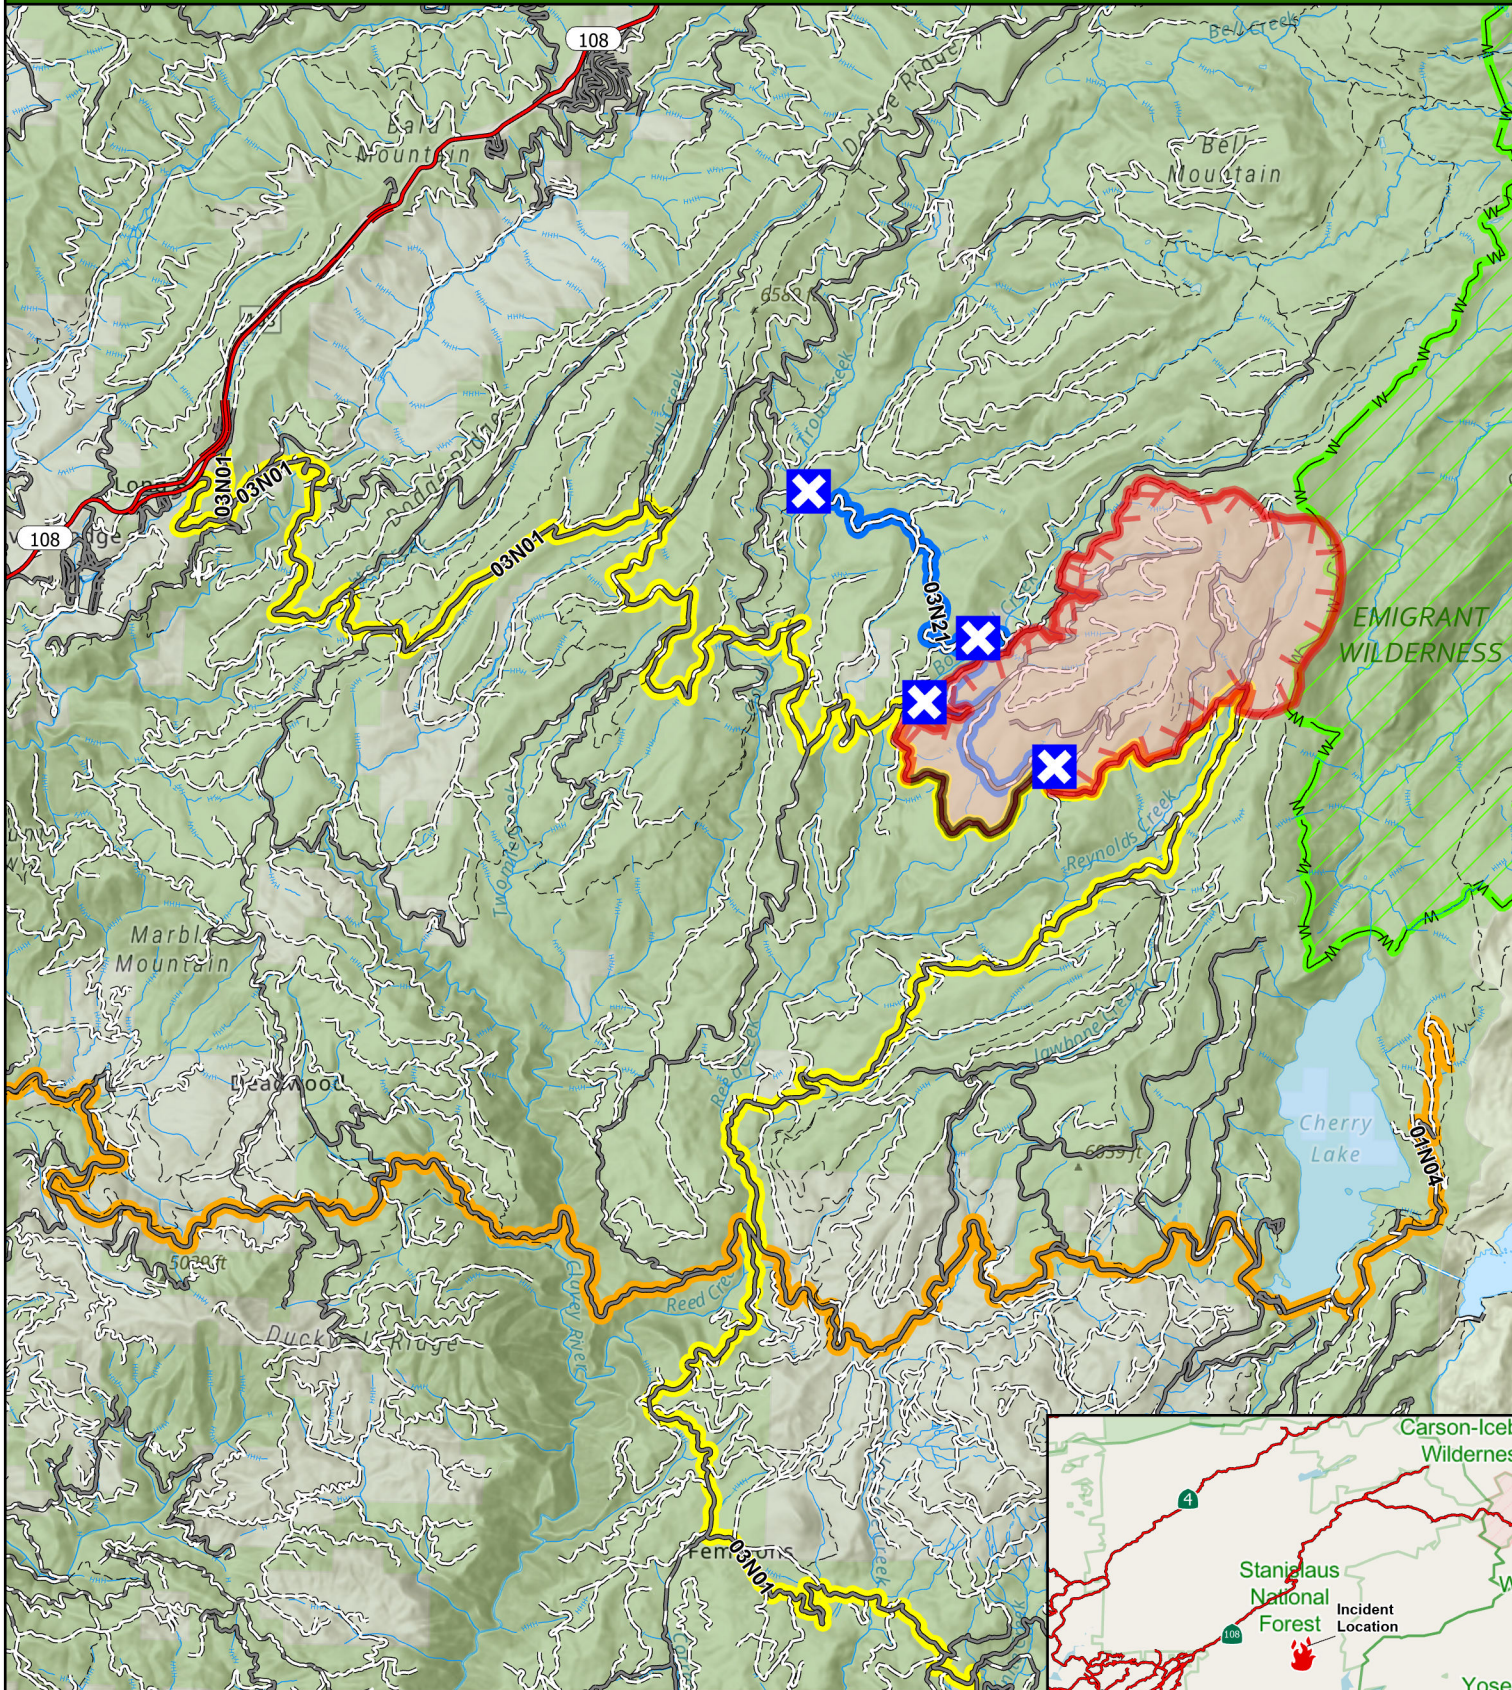

QUARRY FIRE 2023

STANISLAUS NATIONAL FOREST

- Soft Closure
- Highway 108
- Wilderness
- 01N04
- Contained
- 03N01
- Uncontained
- 03N21
- Wildfire Perimeter

October 2, 2023