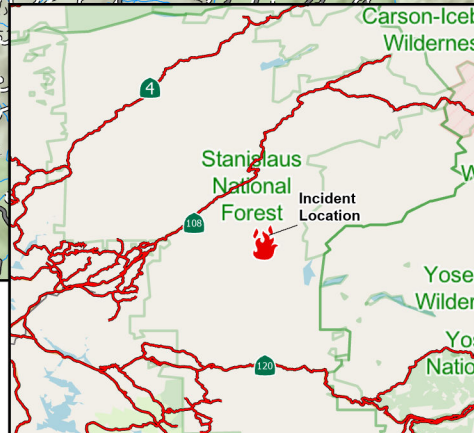

QUARRY FIRE 2023

STANISLAUS NATIONAL FOREST

- Soft Closure
- Highway 108
- Wilderness
- 01N04
- Contained
- 03N01
- Uncontained
- 03N21
- Wildfire Perimeter

October 2, 2023