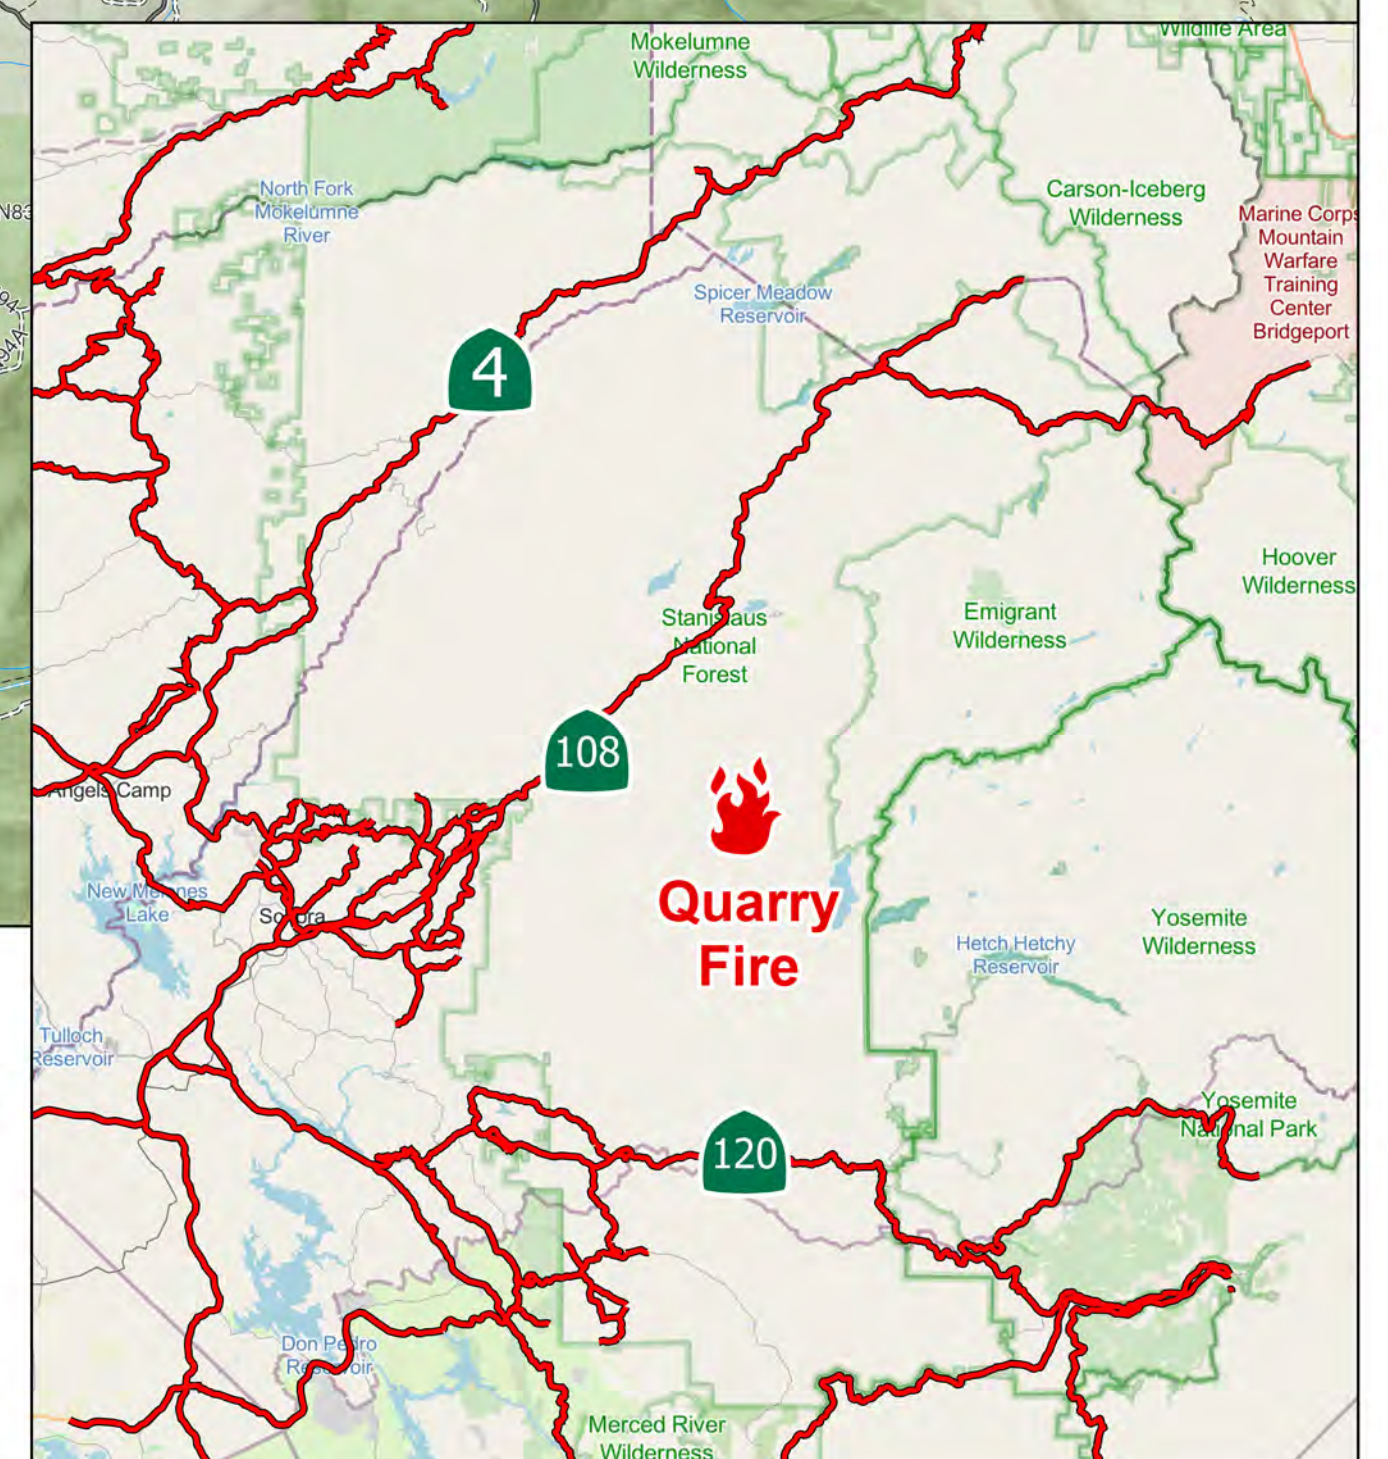

# QUARRY FIRE 2023

STANISLAUS NATIONAL FOREST

- Soft Closure
- 01N04
- 03N01
- 03N21
- Highway 108
- Contained Fire Edge
- Uncontained Fire Edge
- Wildfire Perimeter
- Wilderness

0 1 2 3 4 Miles

October 3, 2023