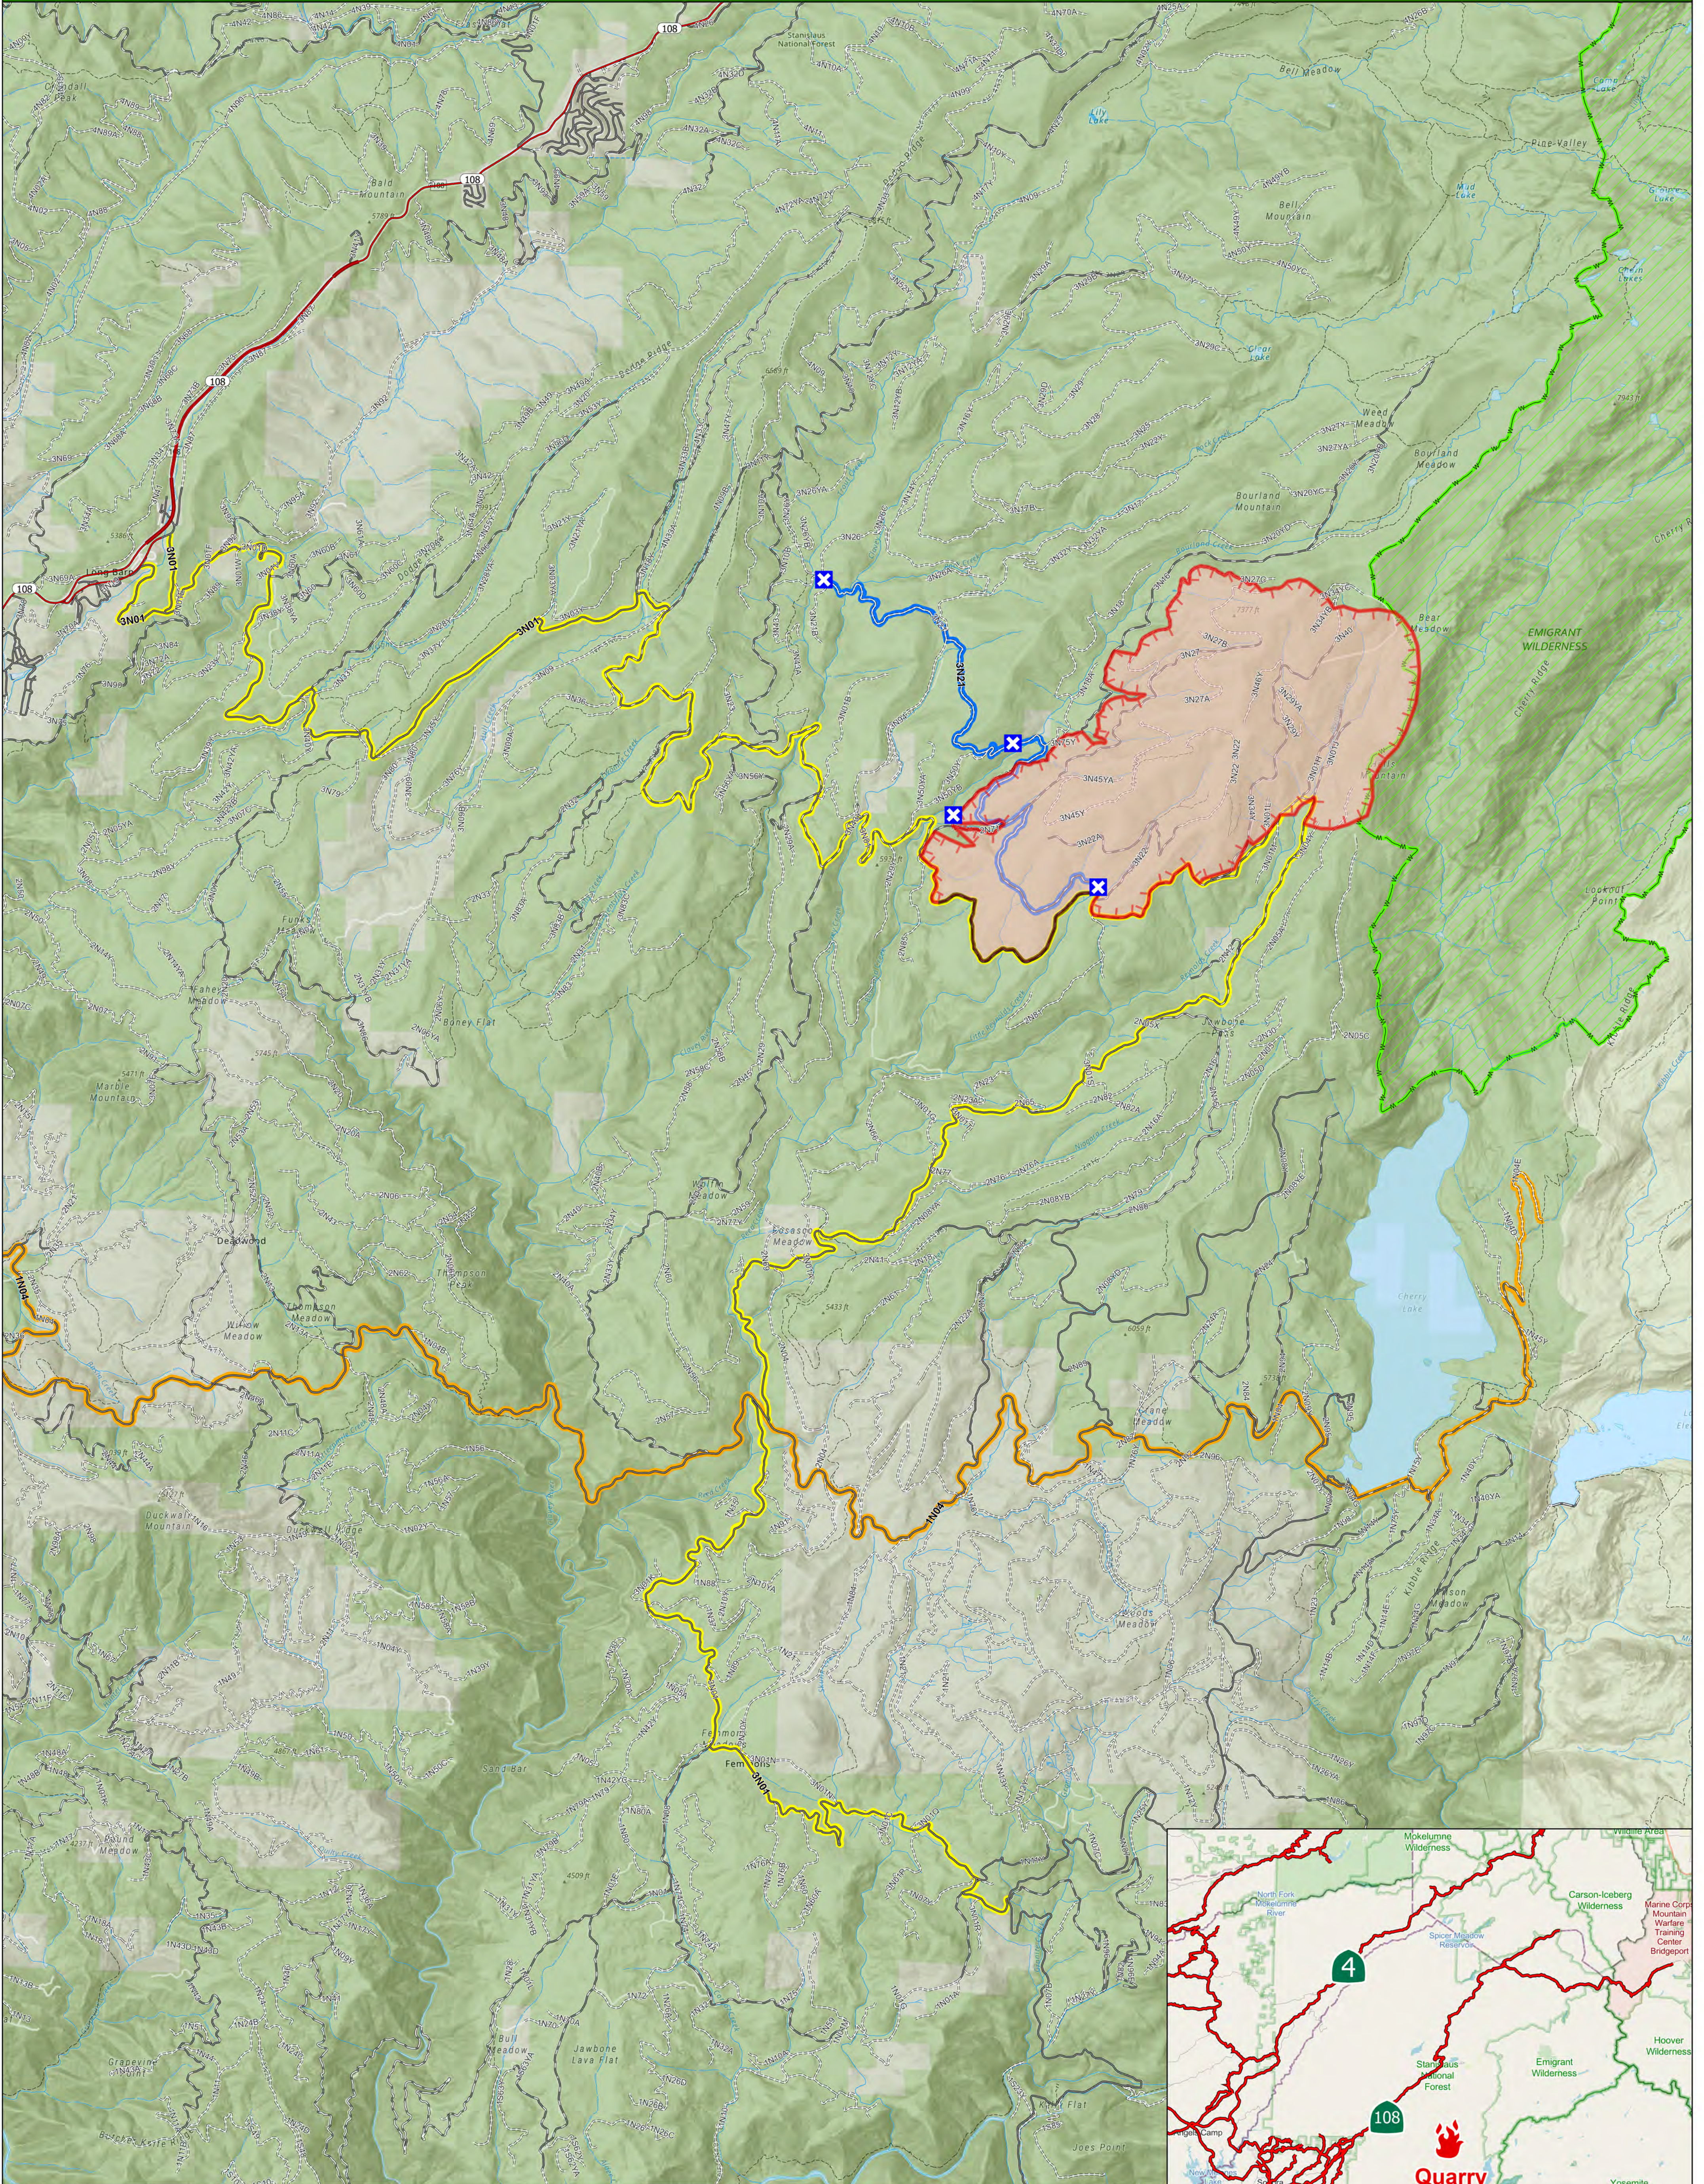

# QUARRY FIRE 2023

STANISLAUS NATIONAL FOREST

- Soft Closure
- 01N04
- 03N01
- 03N21
- Highway 108
- Contained Fire Edge
- Uncontained Fire Edge
- Wildfire Perimeter
- Wilderness

0 1 2 3 4 Miles

October 3, 2023