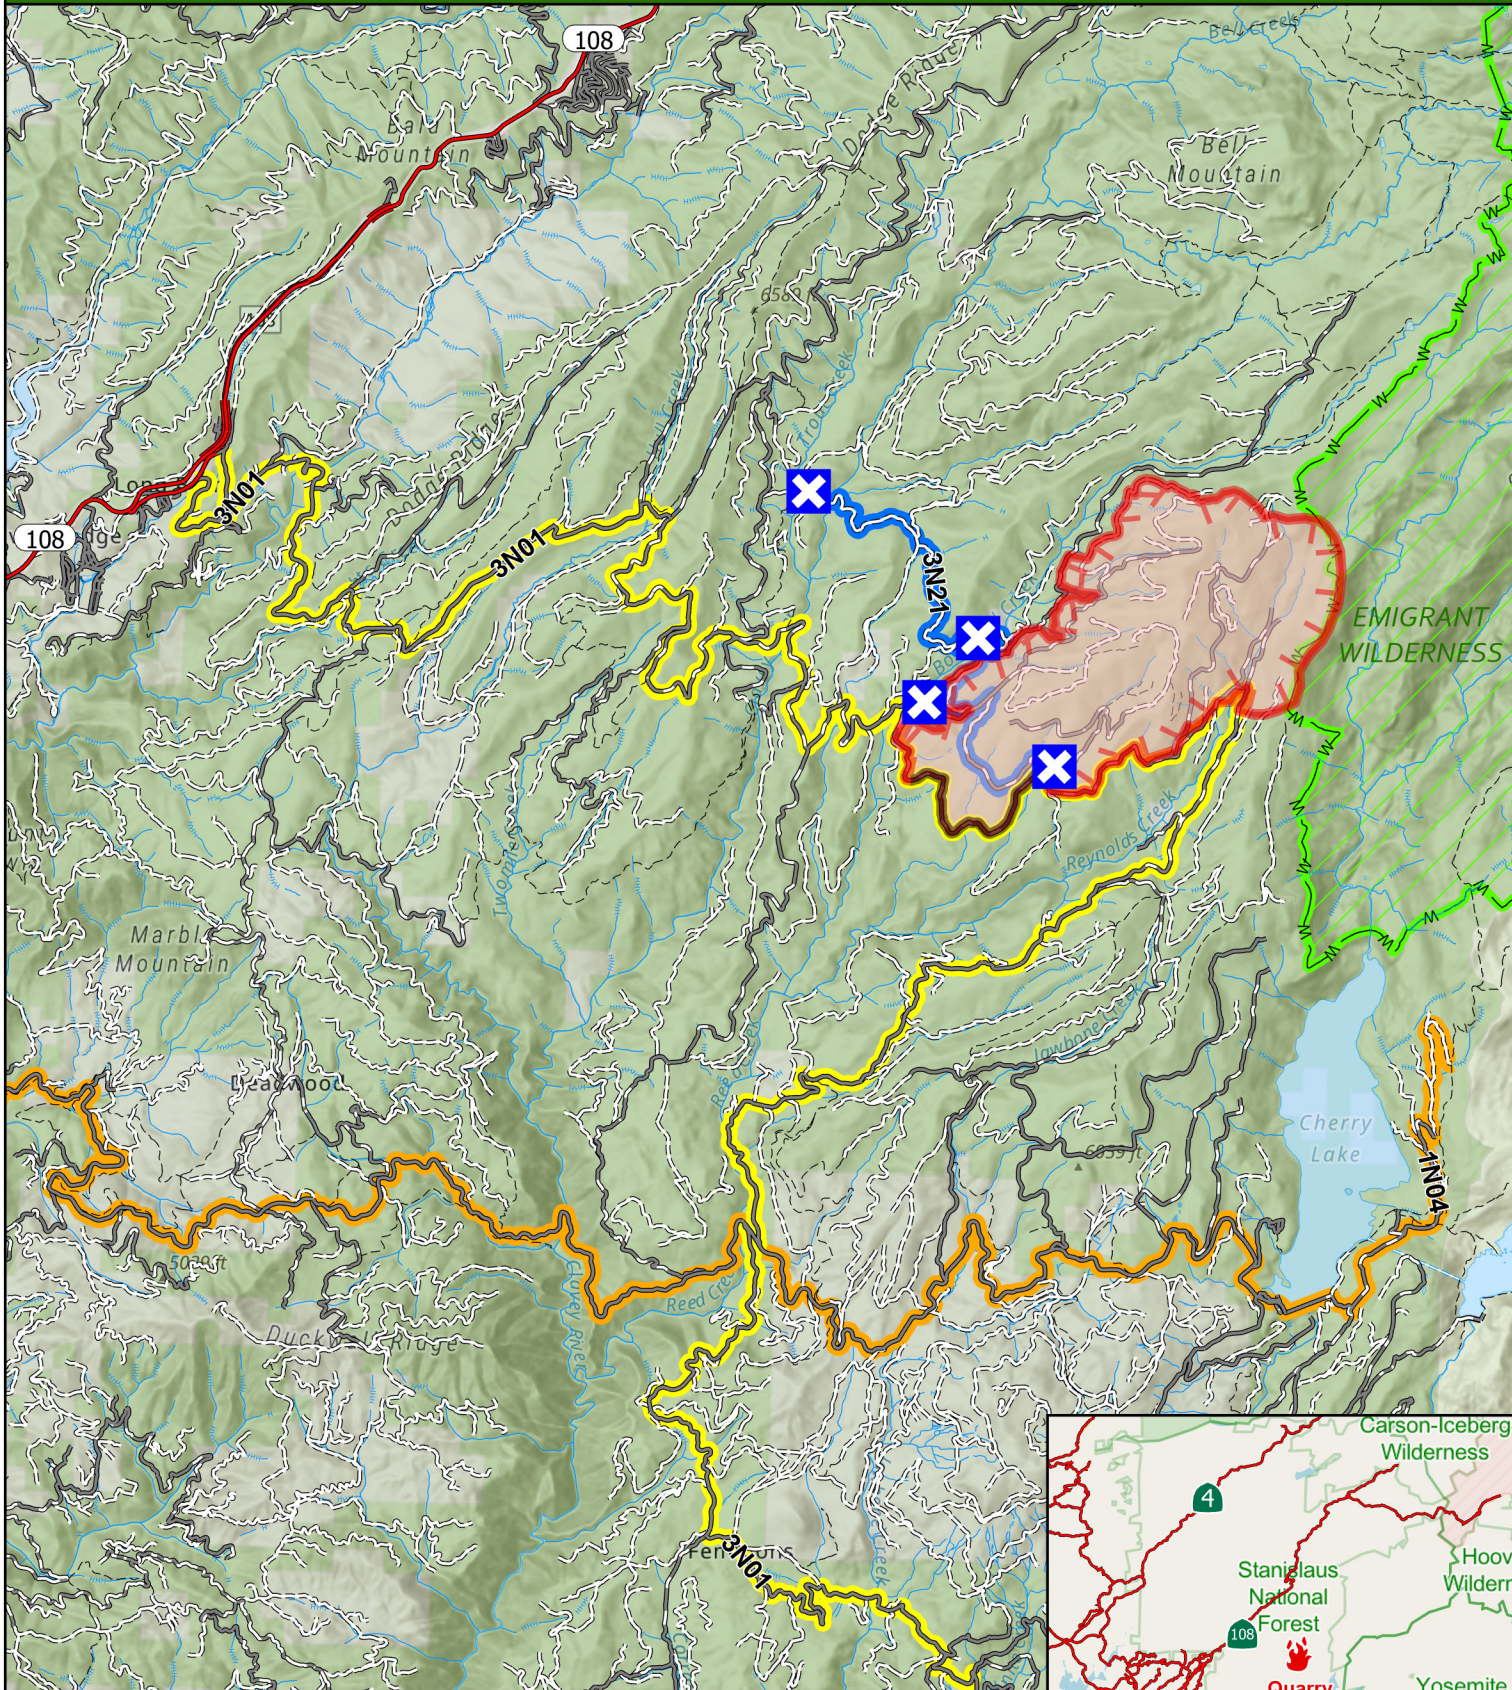

QUARRY FIRE 2023

STANISLAUS NATIONAL FOREST

- X Soft Closure
- Highway 108
- Wilderness
- 01N04
- Contained Fire Edge
- 03N01
- Uncontained Fire Edge
- 03N21
- Wildfire Perimeter

October 3, 2023