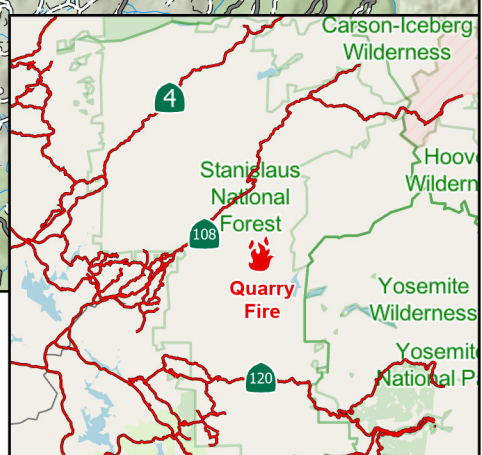

QUARRY FIRE 2023

STANISLAUS NATIONAL FOREST

- X Soft Closure
- Highway 108
- Wilderness
- 01N04
- Contained Fire Edge
- 03N01
- Uncontained Fire Edge
- 03N21
- Wildfire Perimeter

October 3, 2023