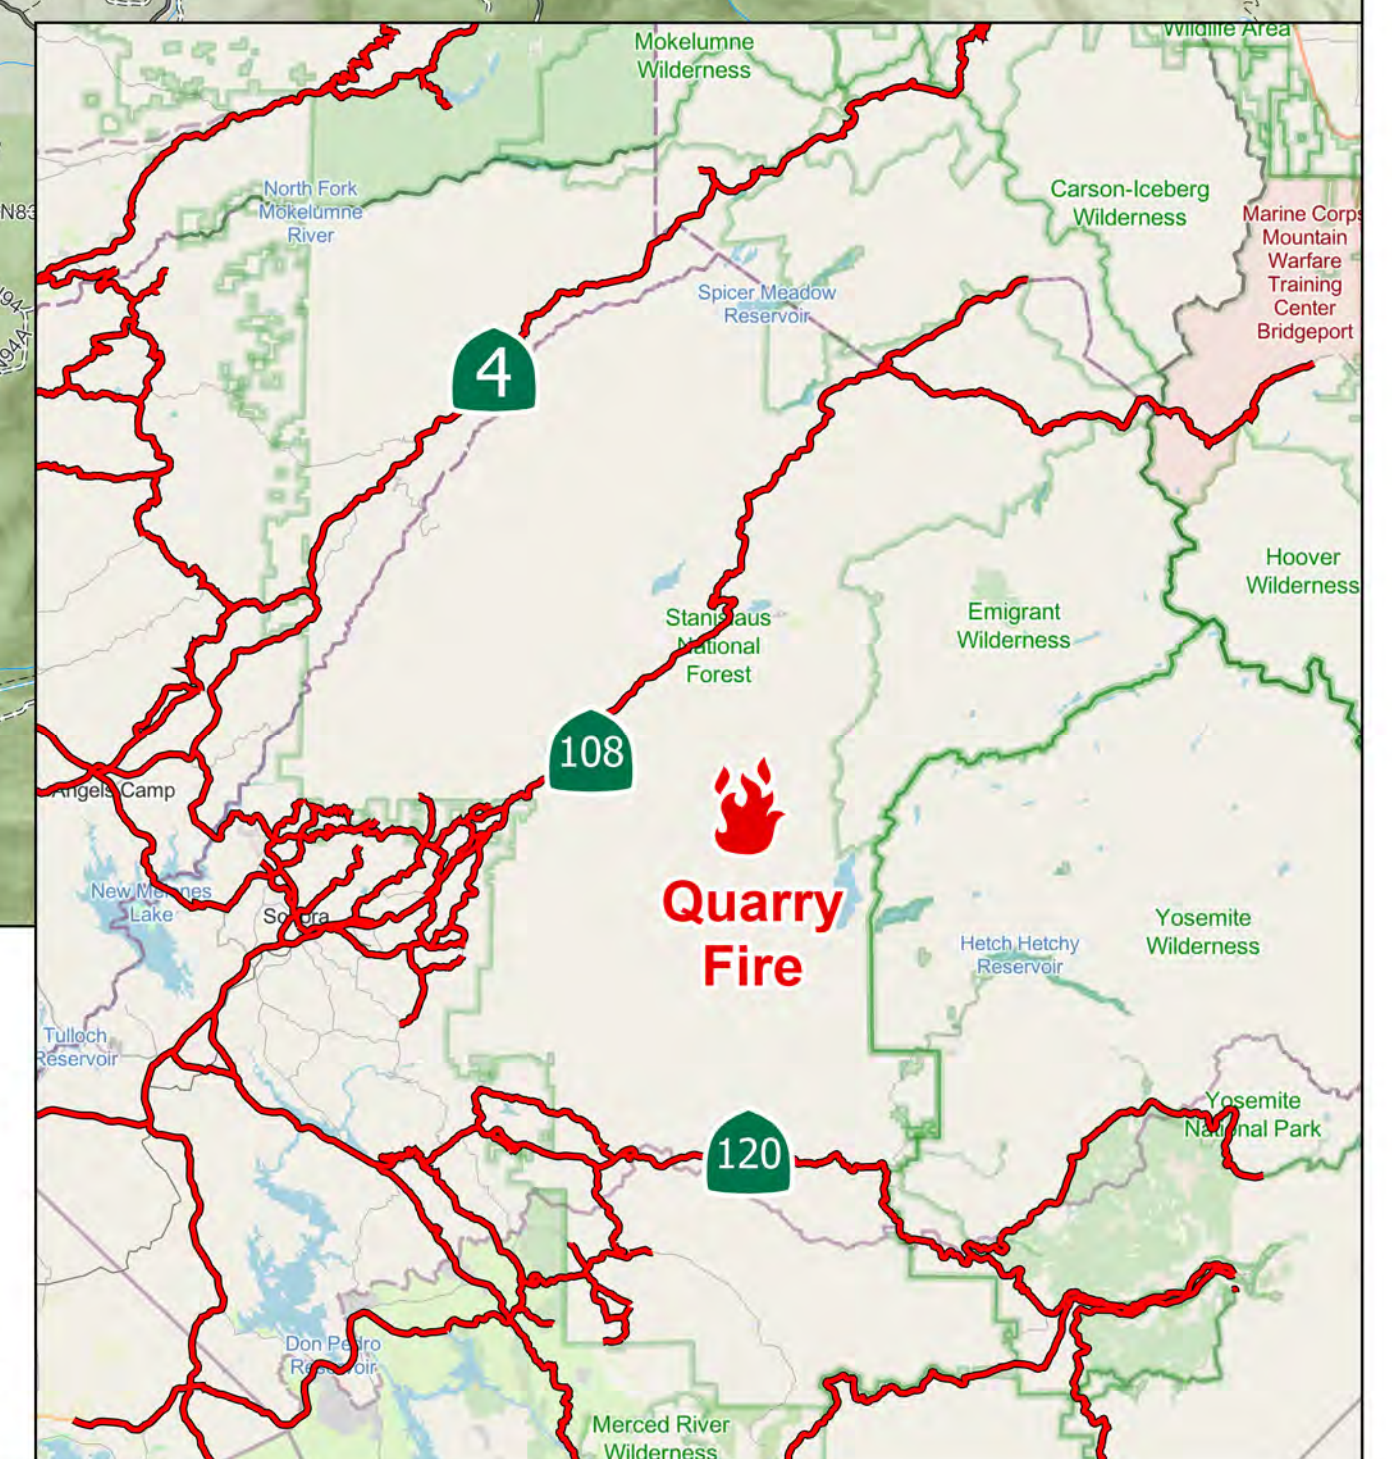

QUARRY FIRE 2023

STANISLAUS NATIONAL FOREST

- Soft Closure
- 01N04
- 03N01
- 03N21
- Highway 108
- Contained Fire Edge
- Uncontained Fire Edge
- Wildfire Perimeter
- Wilderness

0 1 2 3 4 Miles

October 4, 2023