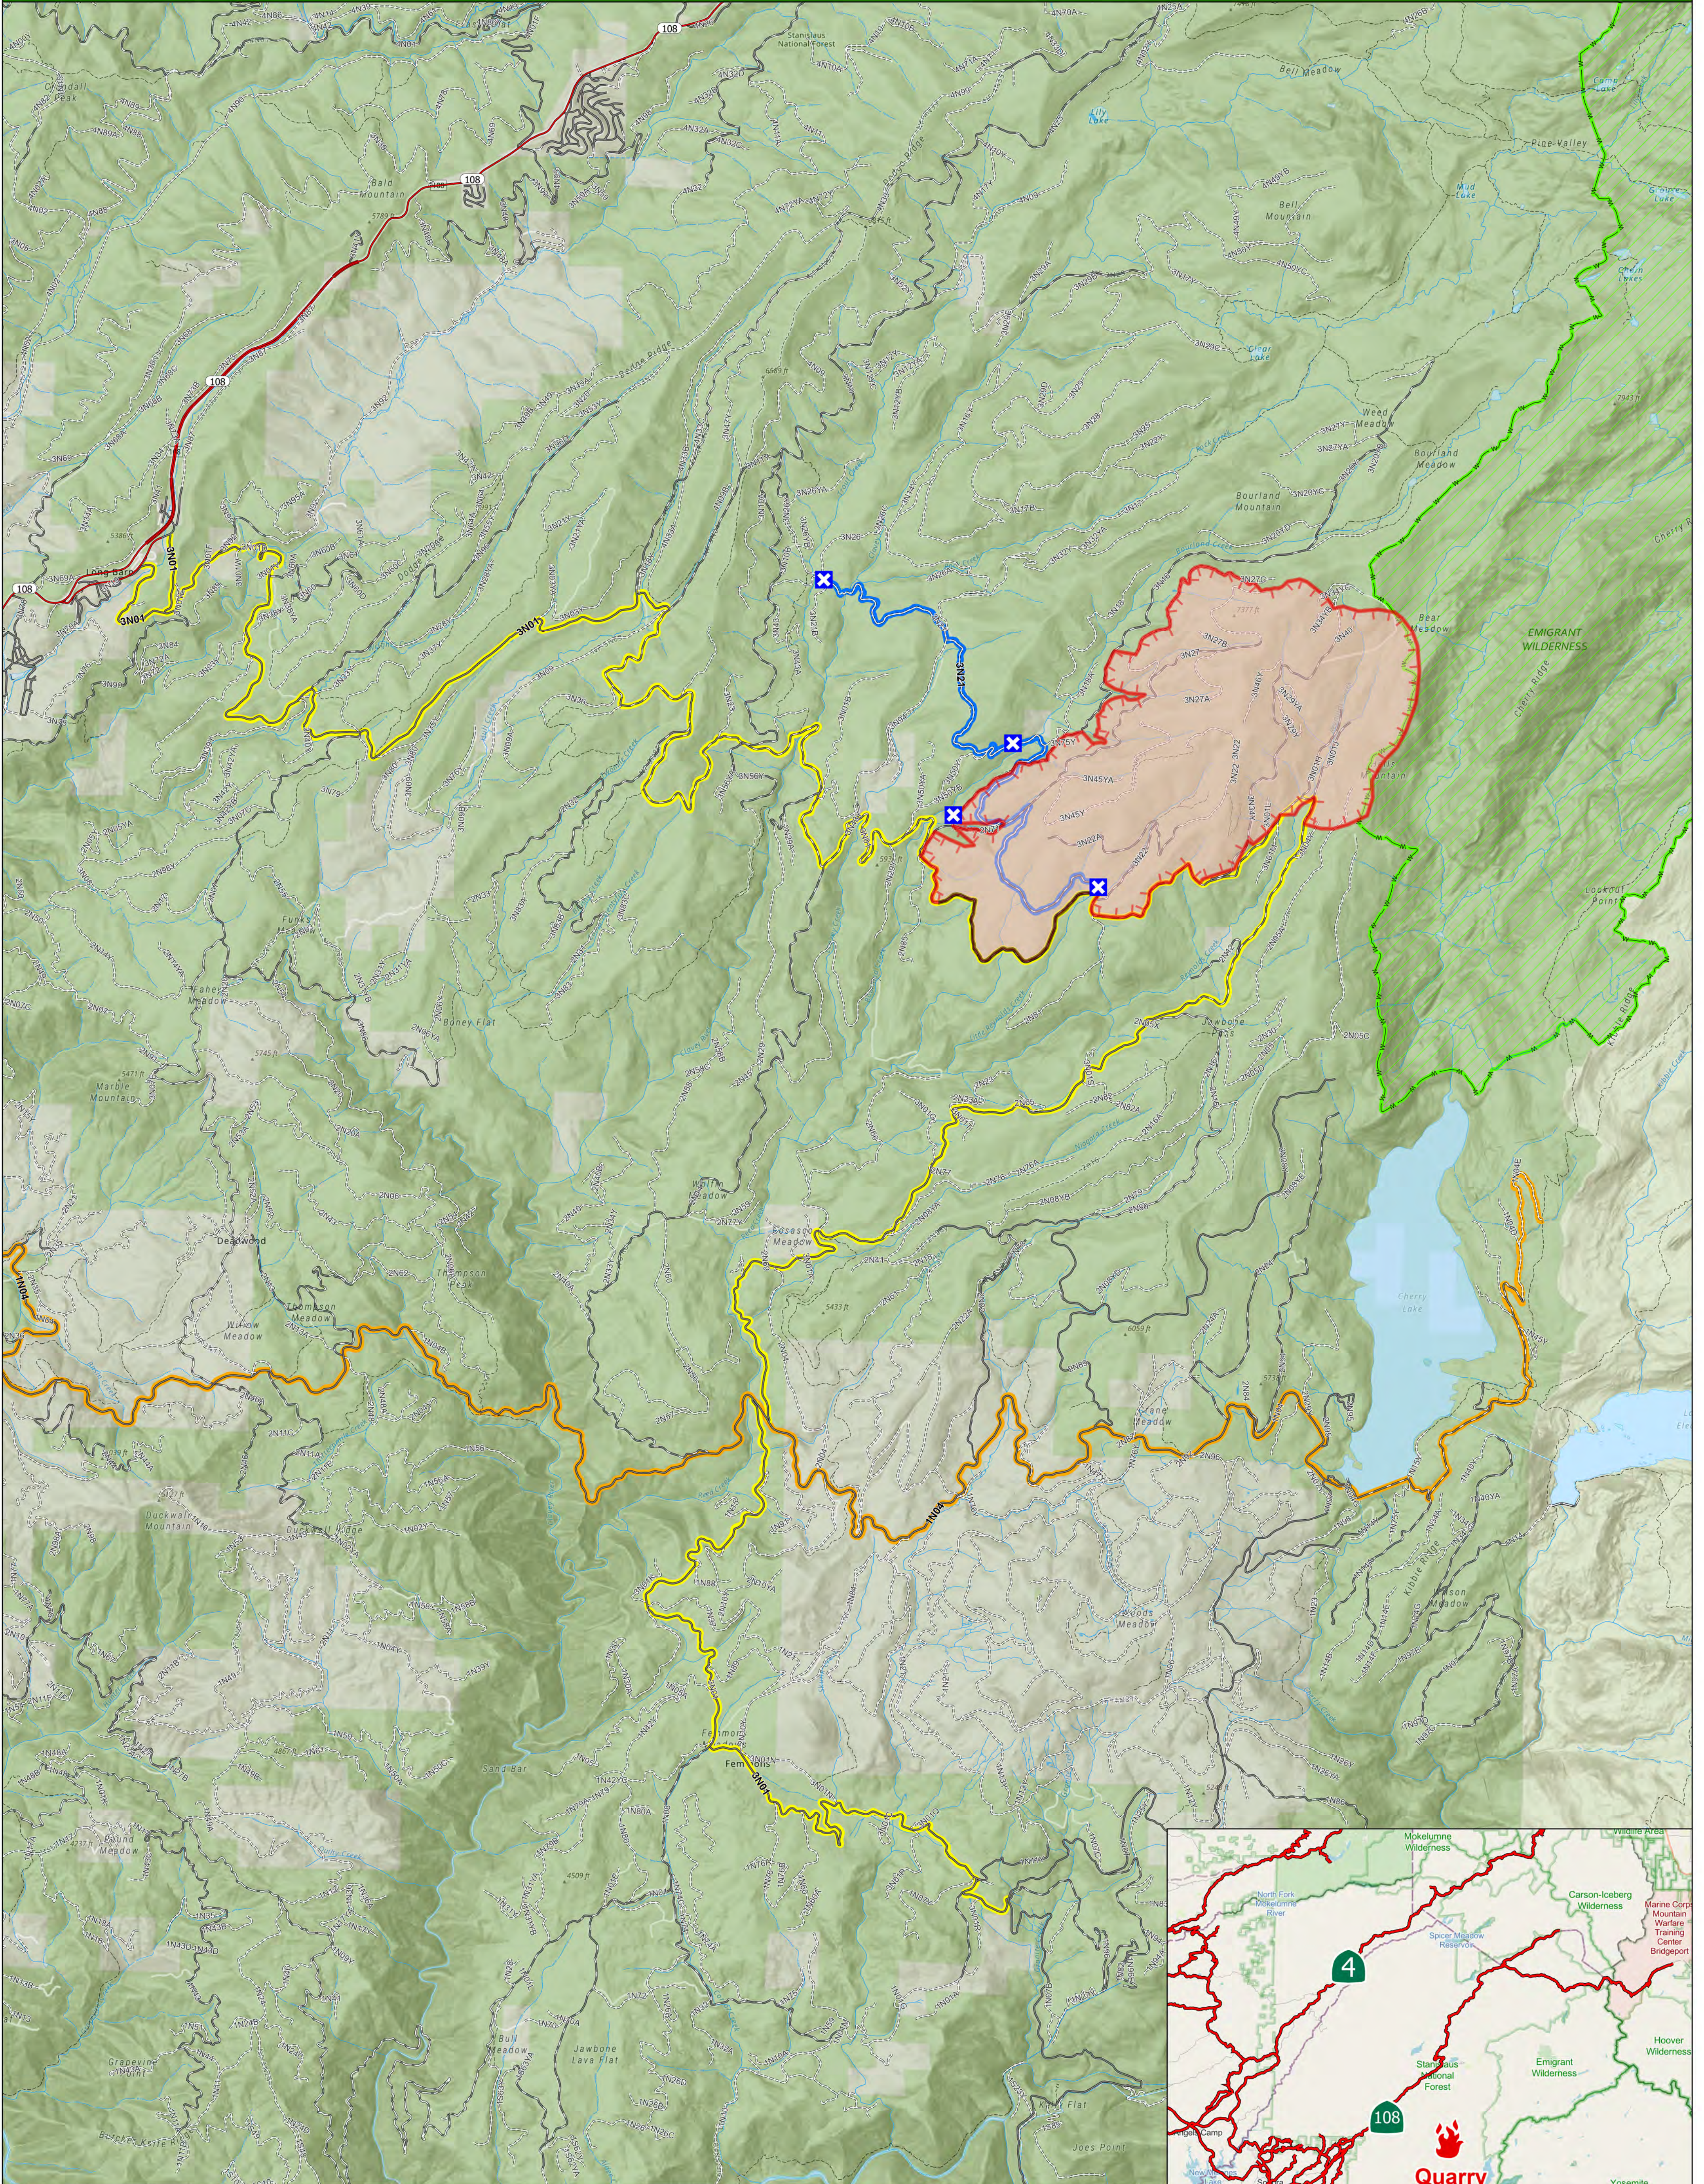

QUARRY FIRE 2023

STANISLAUS NATIONAL FOREST

- Soft Closure
- 01N04
- 03N01
- 03N21
- Highway 108
- Contained Fire Edge
- Uncontained Fire Edge
- Wildfire Perimeter
- Wilderness

0 1 2 3 4 Miles

October 4, 2023