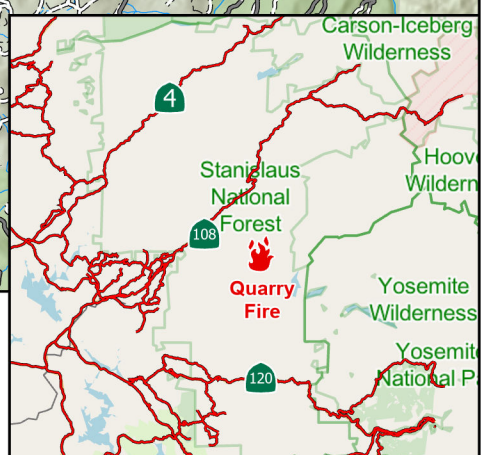

QUARRY FIRE 2023

STANISLAUS NATIONAL FOREST

- X Soft Closure
- Highway 108
- Wilderness
- 01N04
- Contained Fire Edge
- 03N01
- Uncontained Fire Edge
- 03N21
- Wildfire Perimeter

October 4, 2023