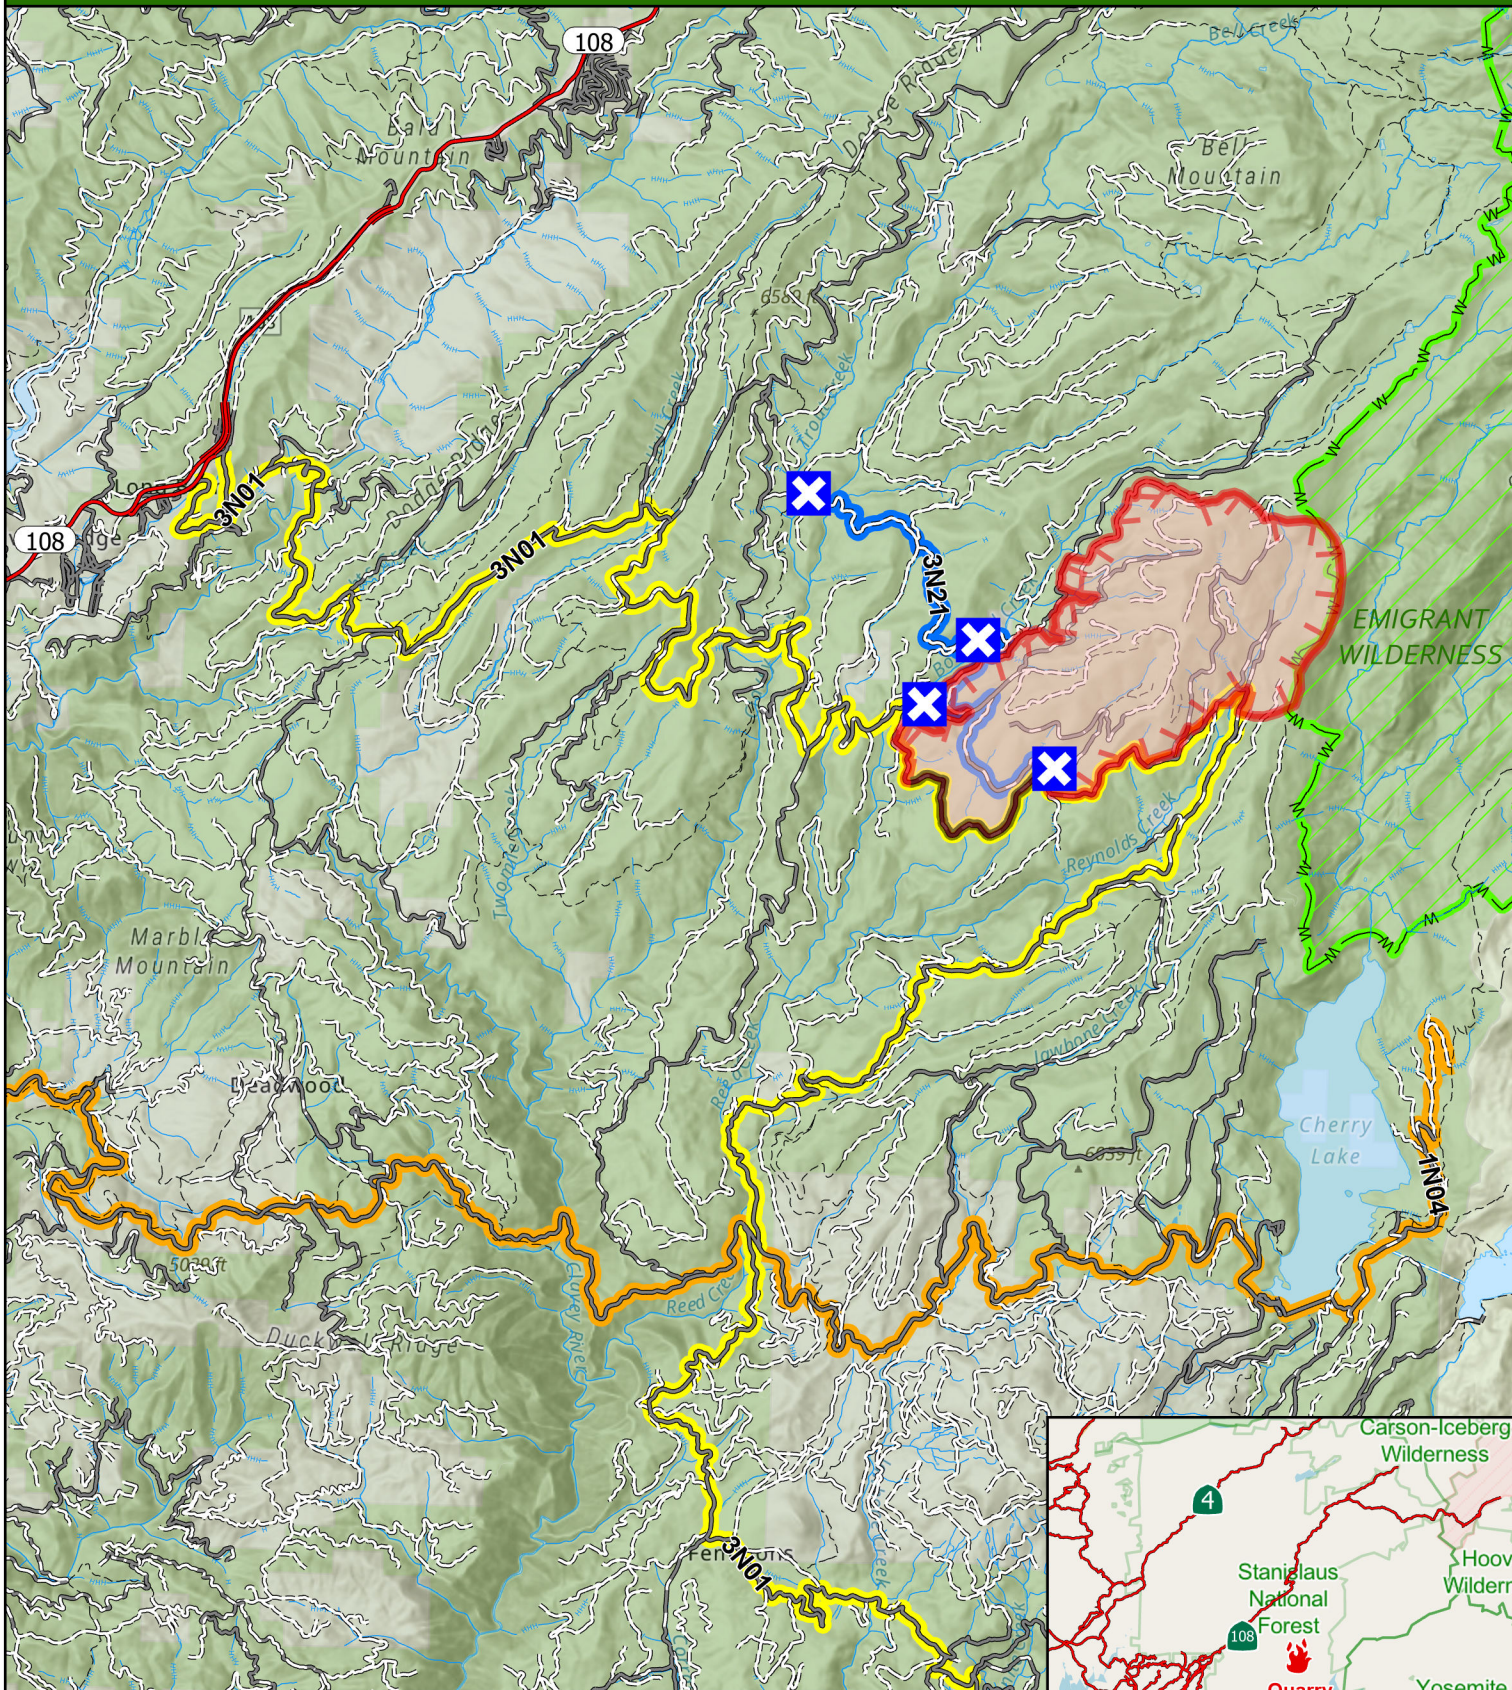

QUARRY FIRE 2023

STANISLAUS NATIONAL FOREST

- X Soft Closure
- Highway 108
- Wilderness
- 01N04
- Contained Fire Edge
- 03N01
- Uncontained Fire Edge
- 03N21
- Wildfire Perimeter

October 4, 2023