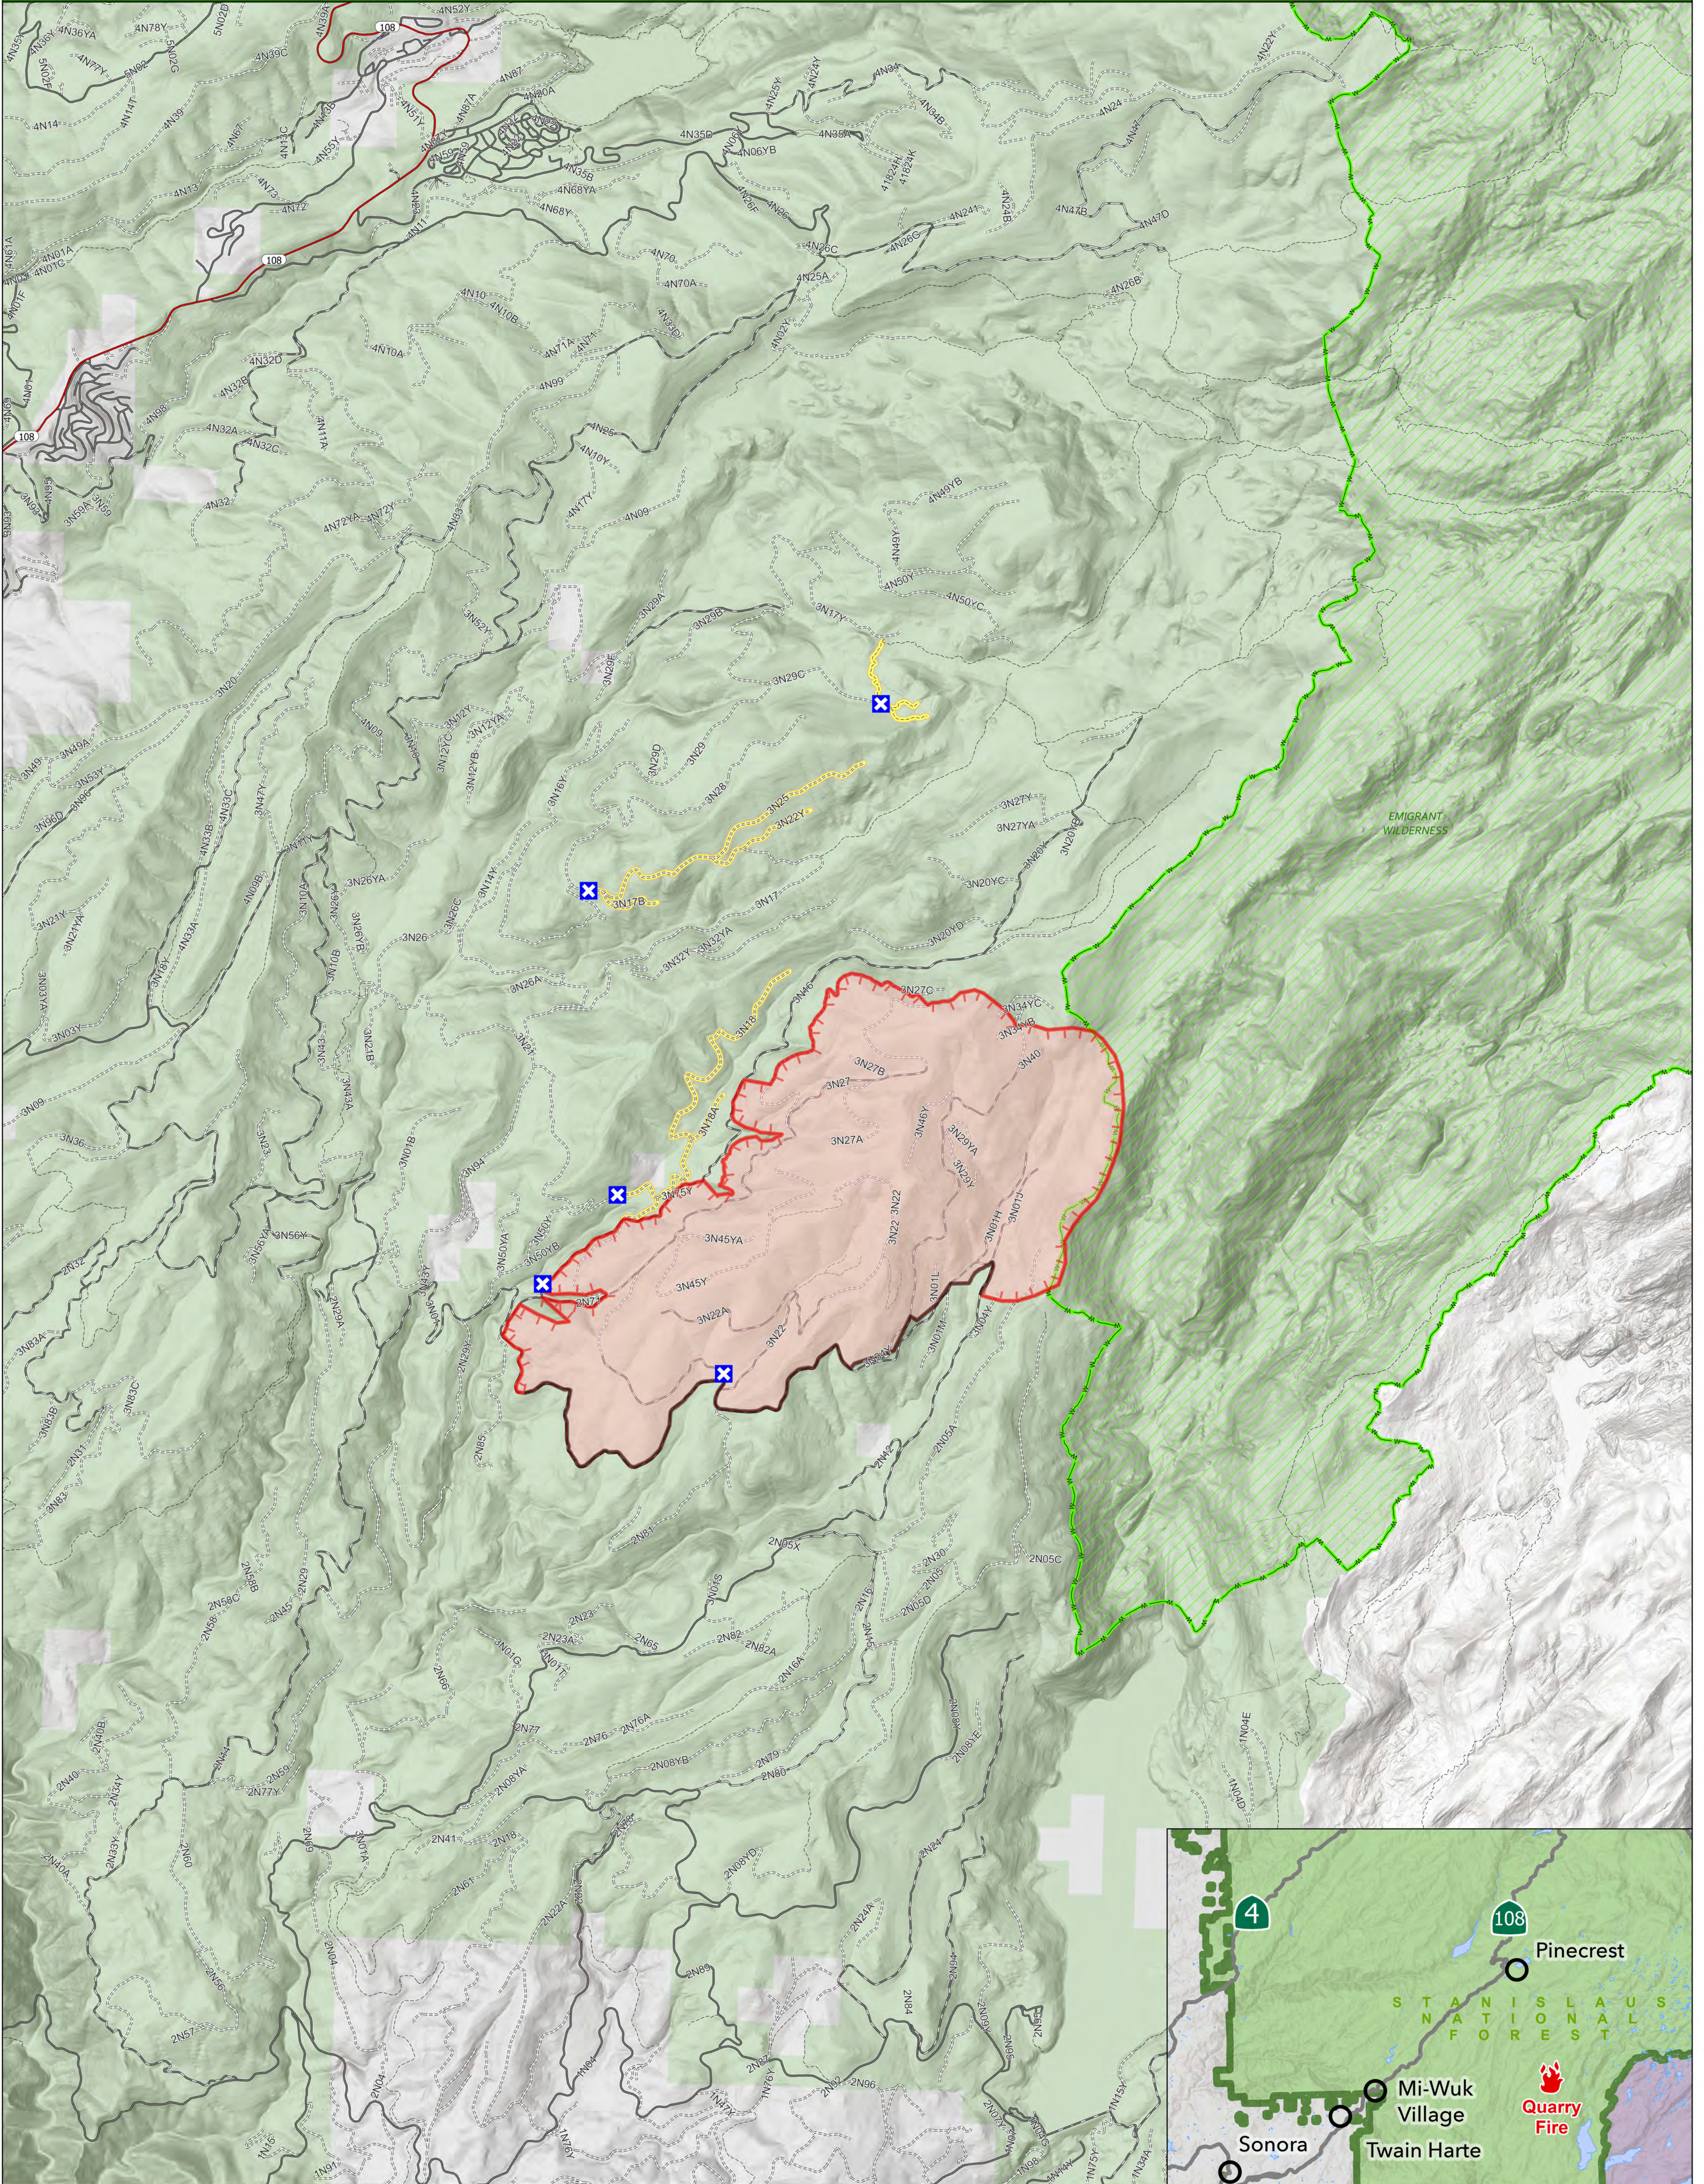

QUARRY FIRE 2023

STANISLAUS NATIONAL FOREST

- Soft Closure
- Highway 108
- Contained Fire Edge
- Uncontained Fire Edge
- Wildfire Perimeter
- Wilderness
- Closures

0 1 2 Miles

October 5, 2023