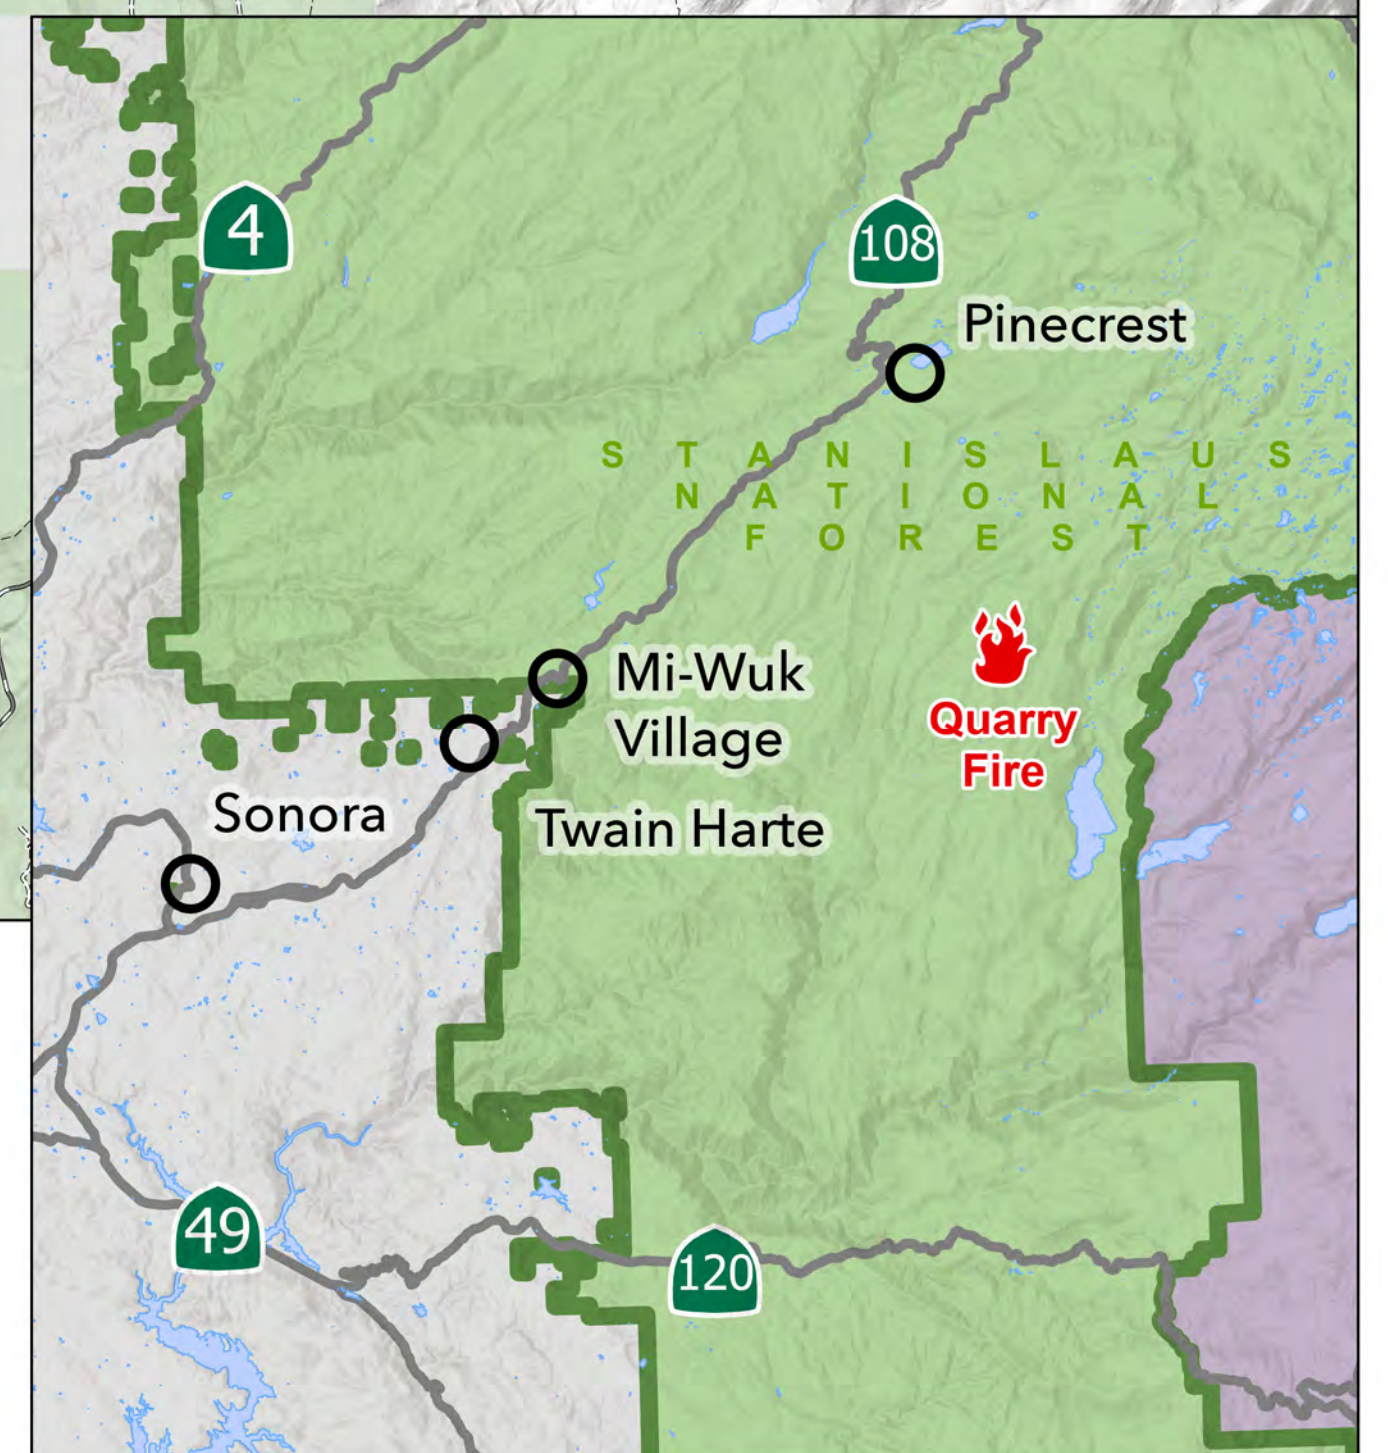

QUARRY FIRE 2023

STANISLAUS NATIONAL FOREST

- Soft Closure
- Highway 108
- Contained Fire Edge
- Uncontained Fire Edge
- Wildfire Perimeter
- Wilderness
- Closures

0 1 2 Miles

October 5, 2023