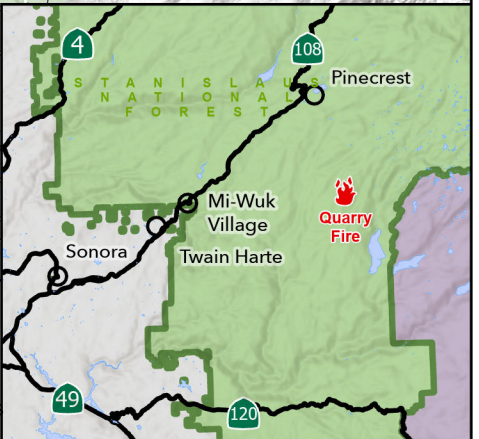

QUARRY FIRE 2023

STANISLAUS NATIONAL FOREST

- Soft Closure
- Highway 108
- Contained Fire Edge
- Uncontained Fire Edge
- Wildfire Perimeter
- Wilderness
- Closures

October 5, 2023