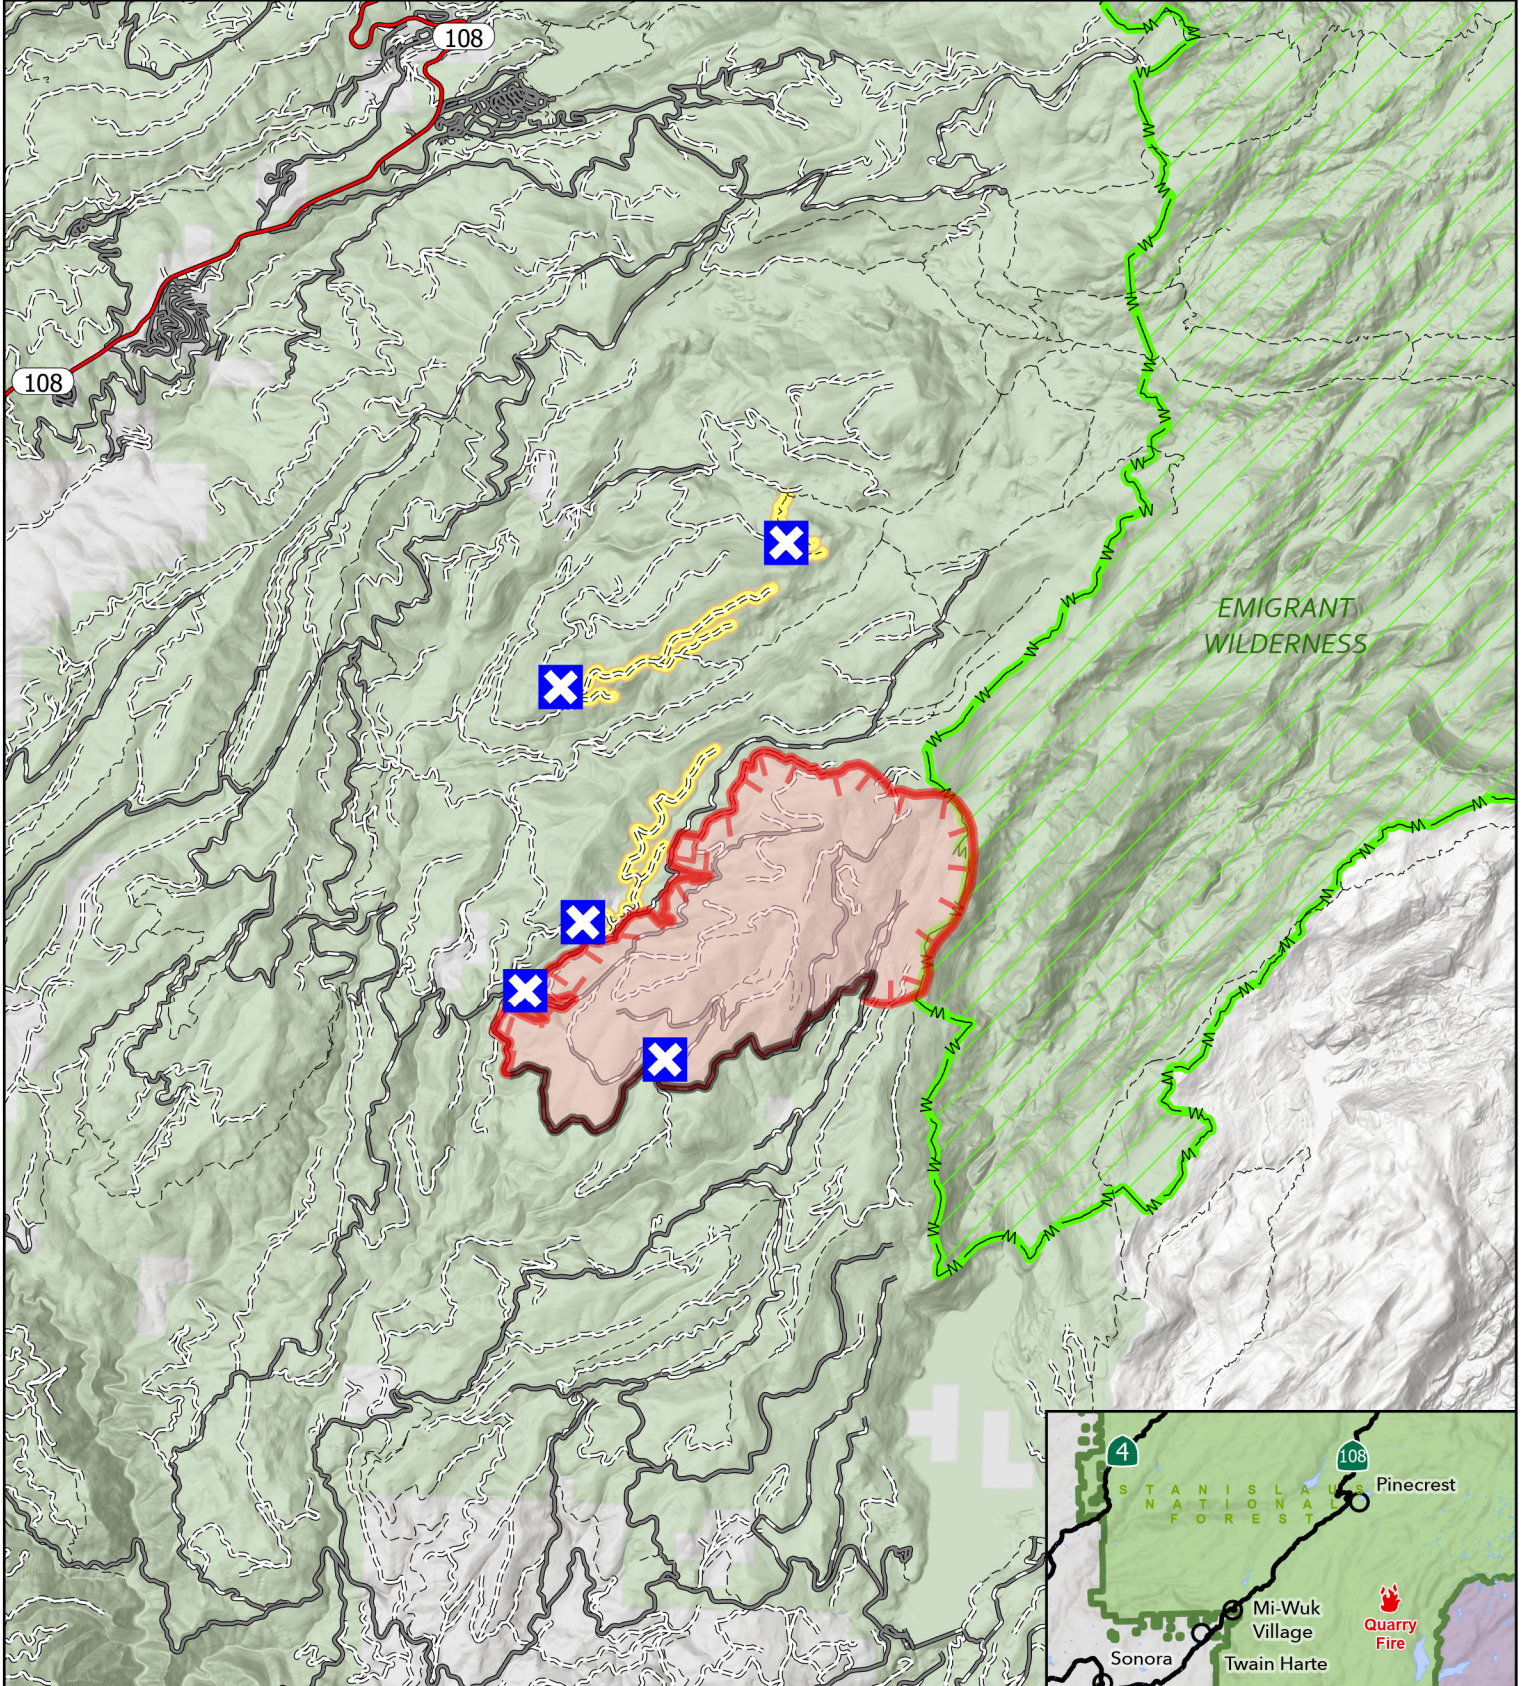

QUARRY FIRE 2023

STANISLAUS NATIONAL FOREST

- Soft Closure
- Highway 108
- Contained Fire Edge
- Uncontained Fire Edge
- Wildfire Perimeter
- Wilderness
- Closures

October 5, 2023