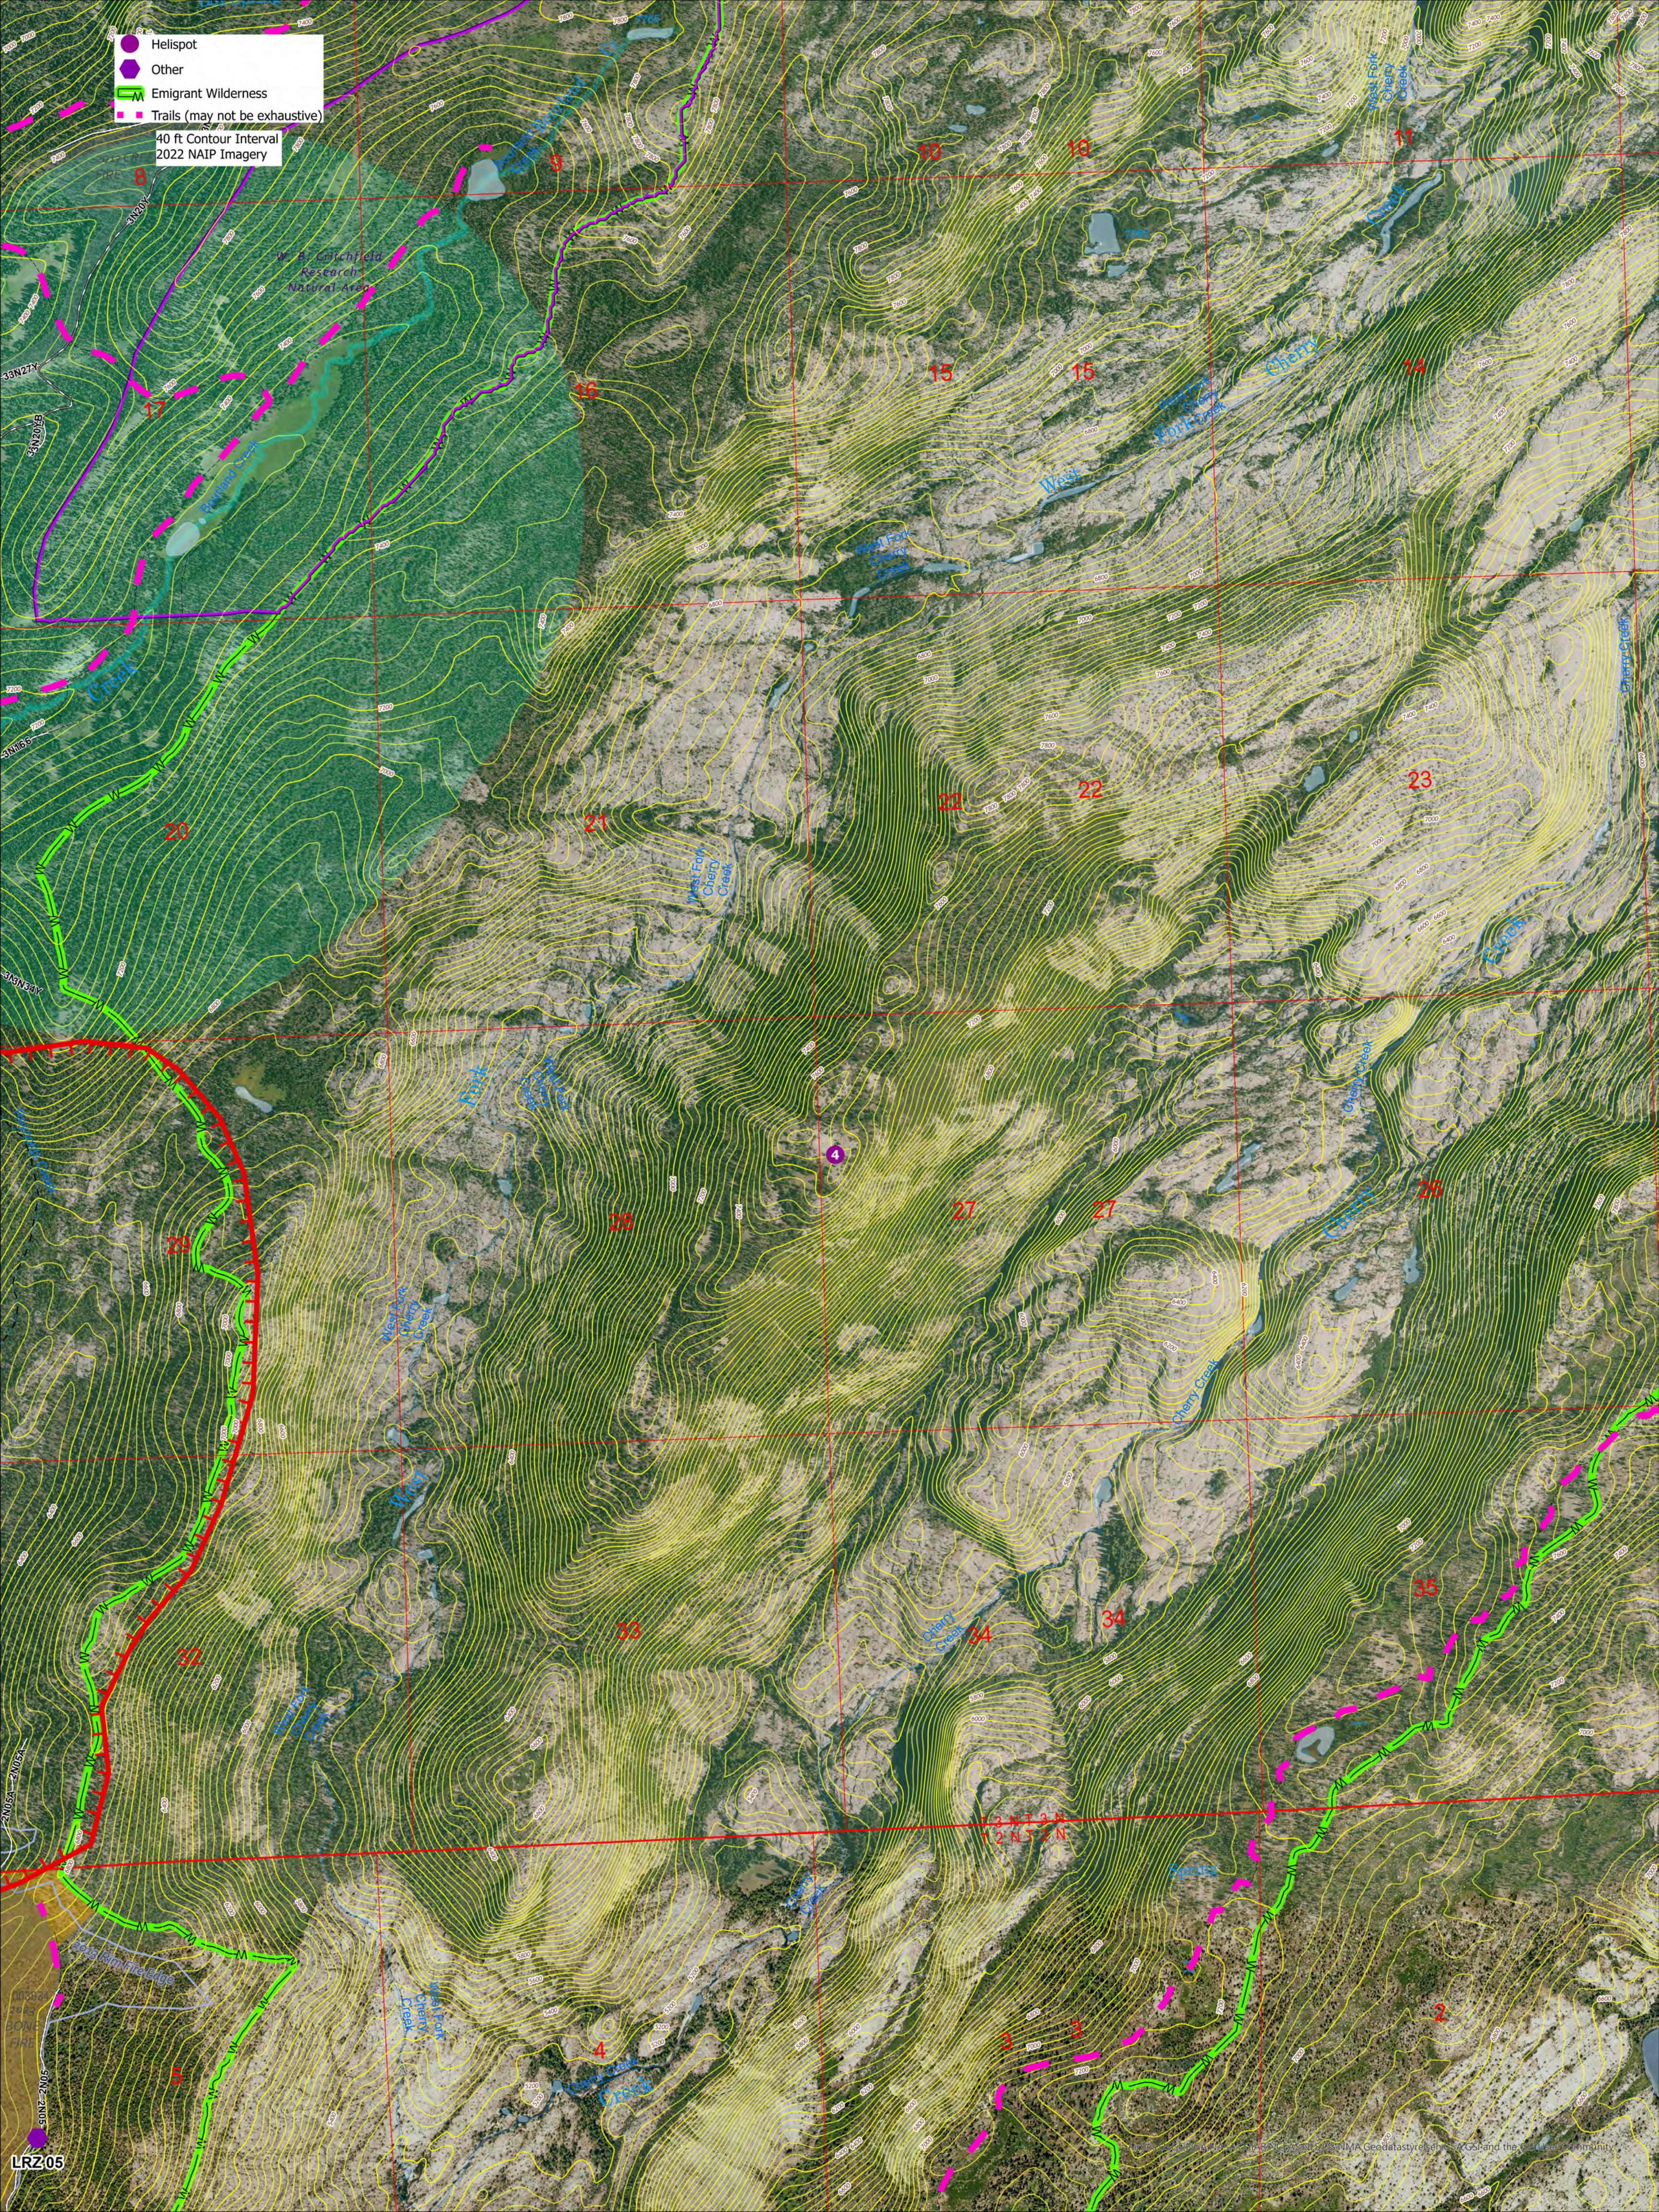

- Hellspot
 - Other
 - Emigrant Wilderness
 - Trails (may not be exhaustive)
- 40 ft Contour Interval
2022 NAIP Imagery

LRZ05