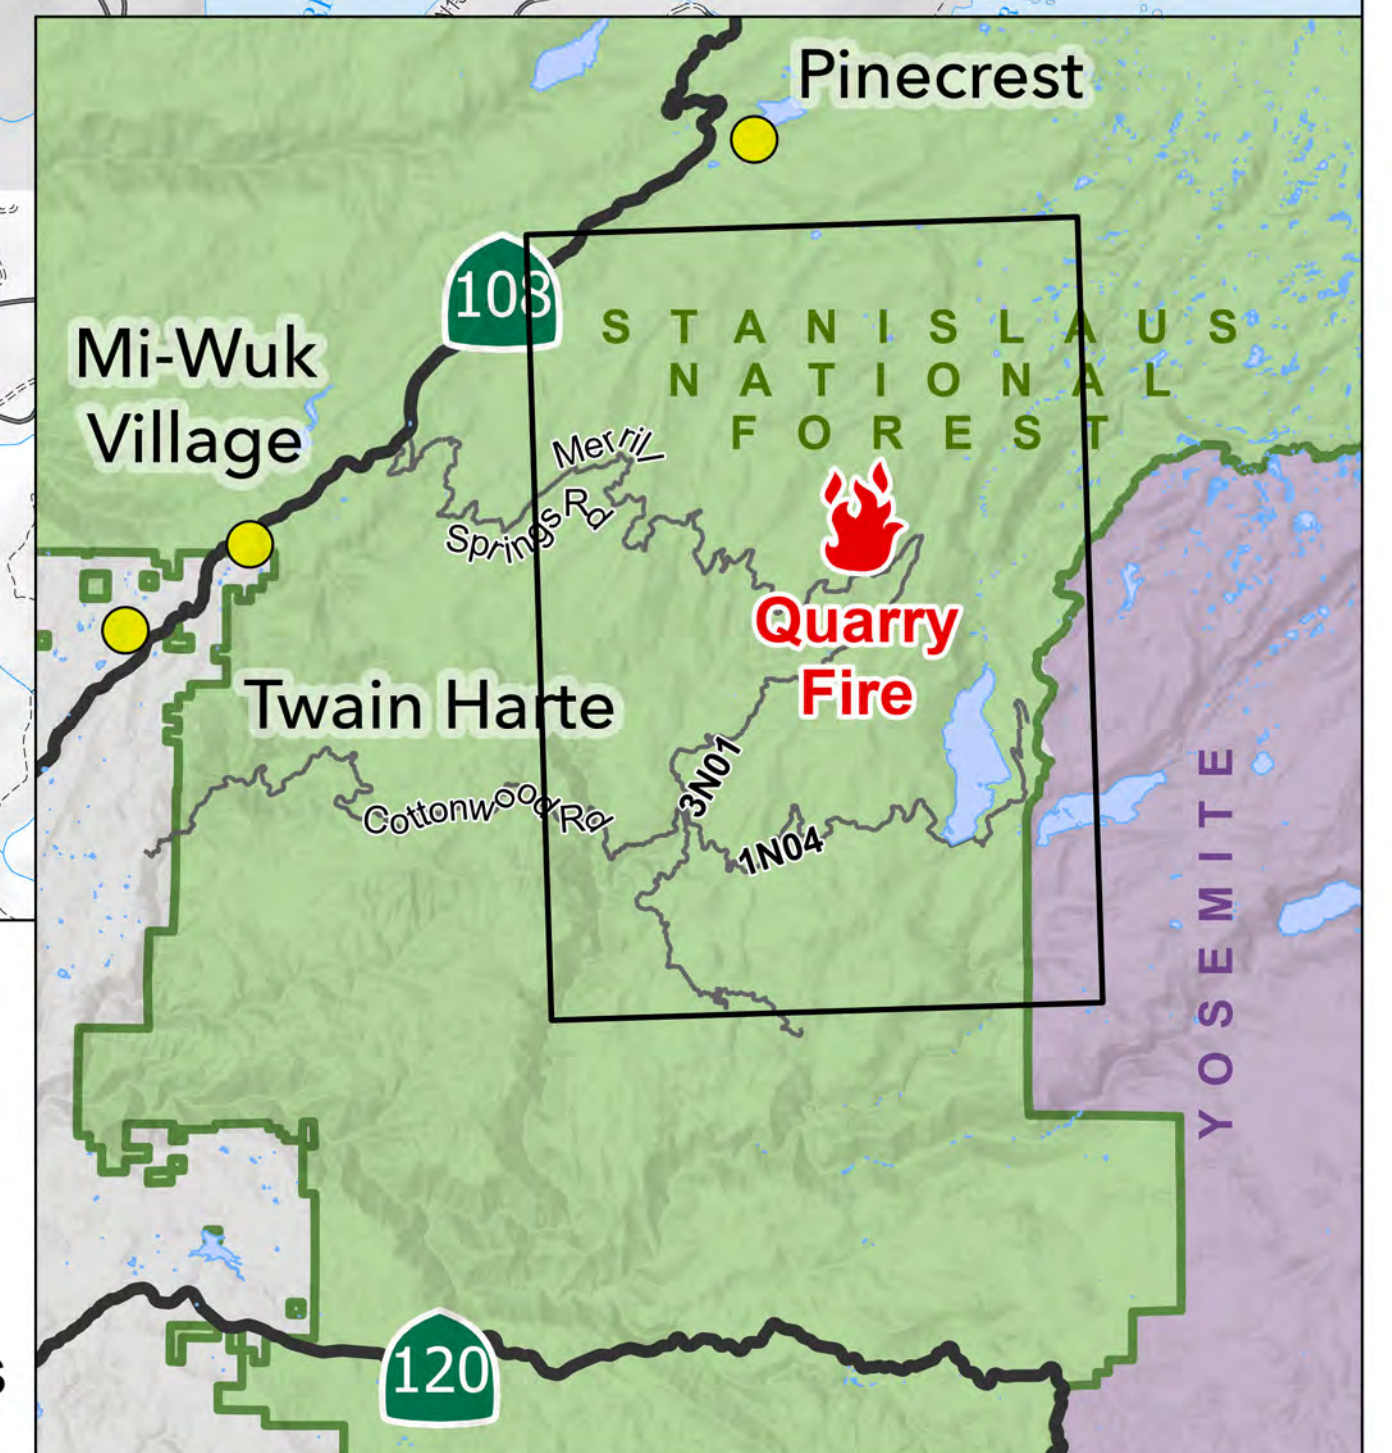

QUARRY FIRE 2023

STANISLAUS NATIONAL FOREST

- Soft Closure
- Road Soft Closure
- Trail Soft Closure
- Wildfire Perimeter

0 1 2 3 Miles

10/7/2023