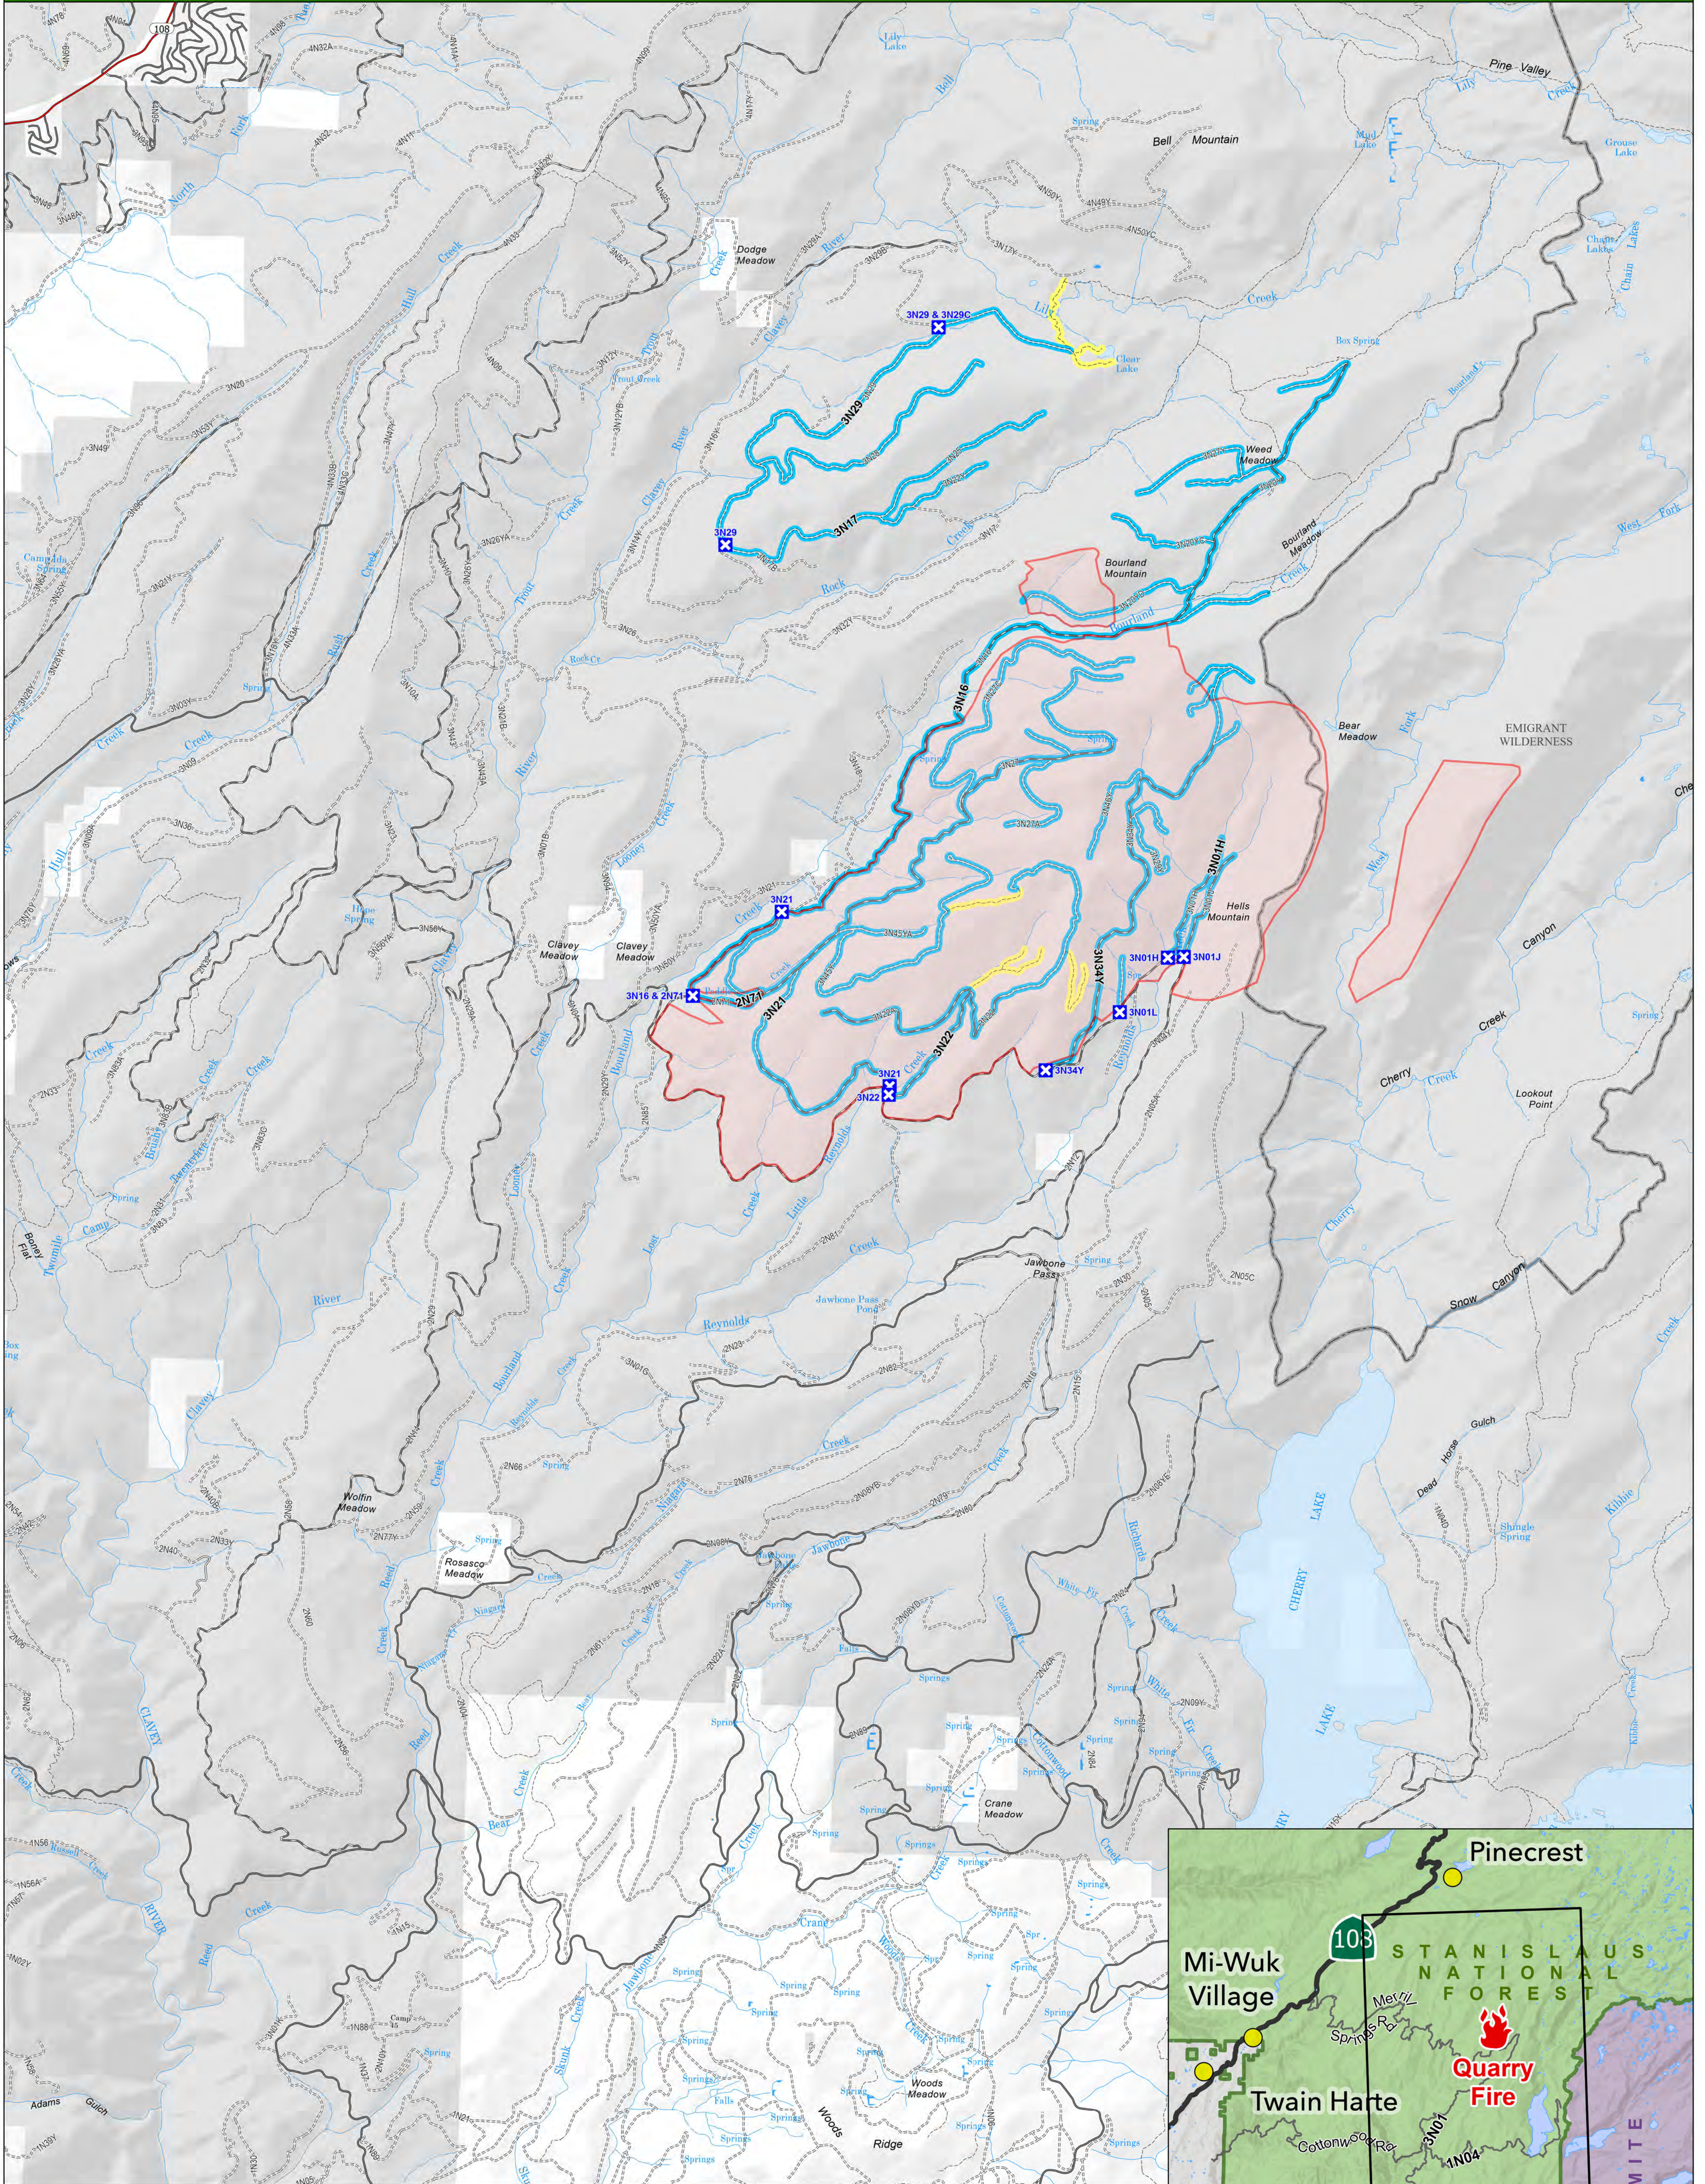

QUARRY FIRE 2023

STANISLAUS NATIONAL FOREST

- Soft Closure
- Road Soft Closure
- Trail Soft Closure
- Wildfire Perimeter

0 1 2 3 Miles

10/7/2023