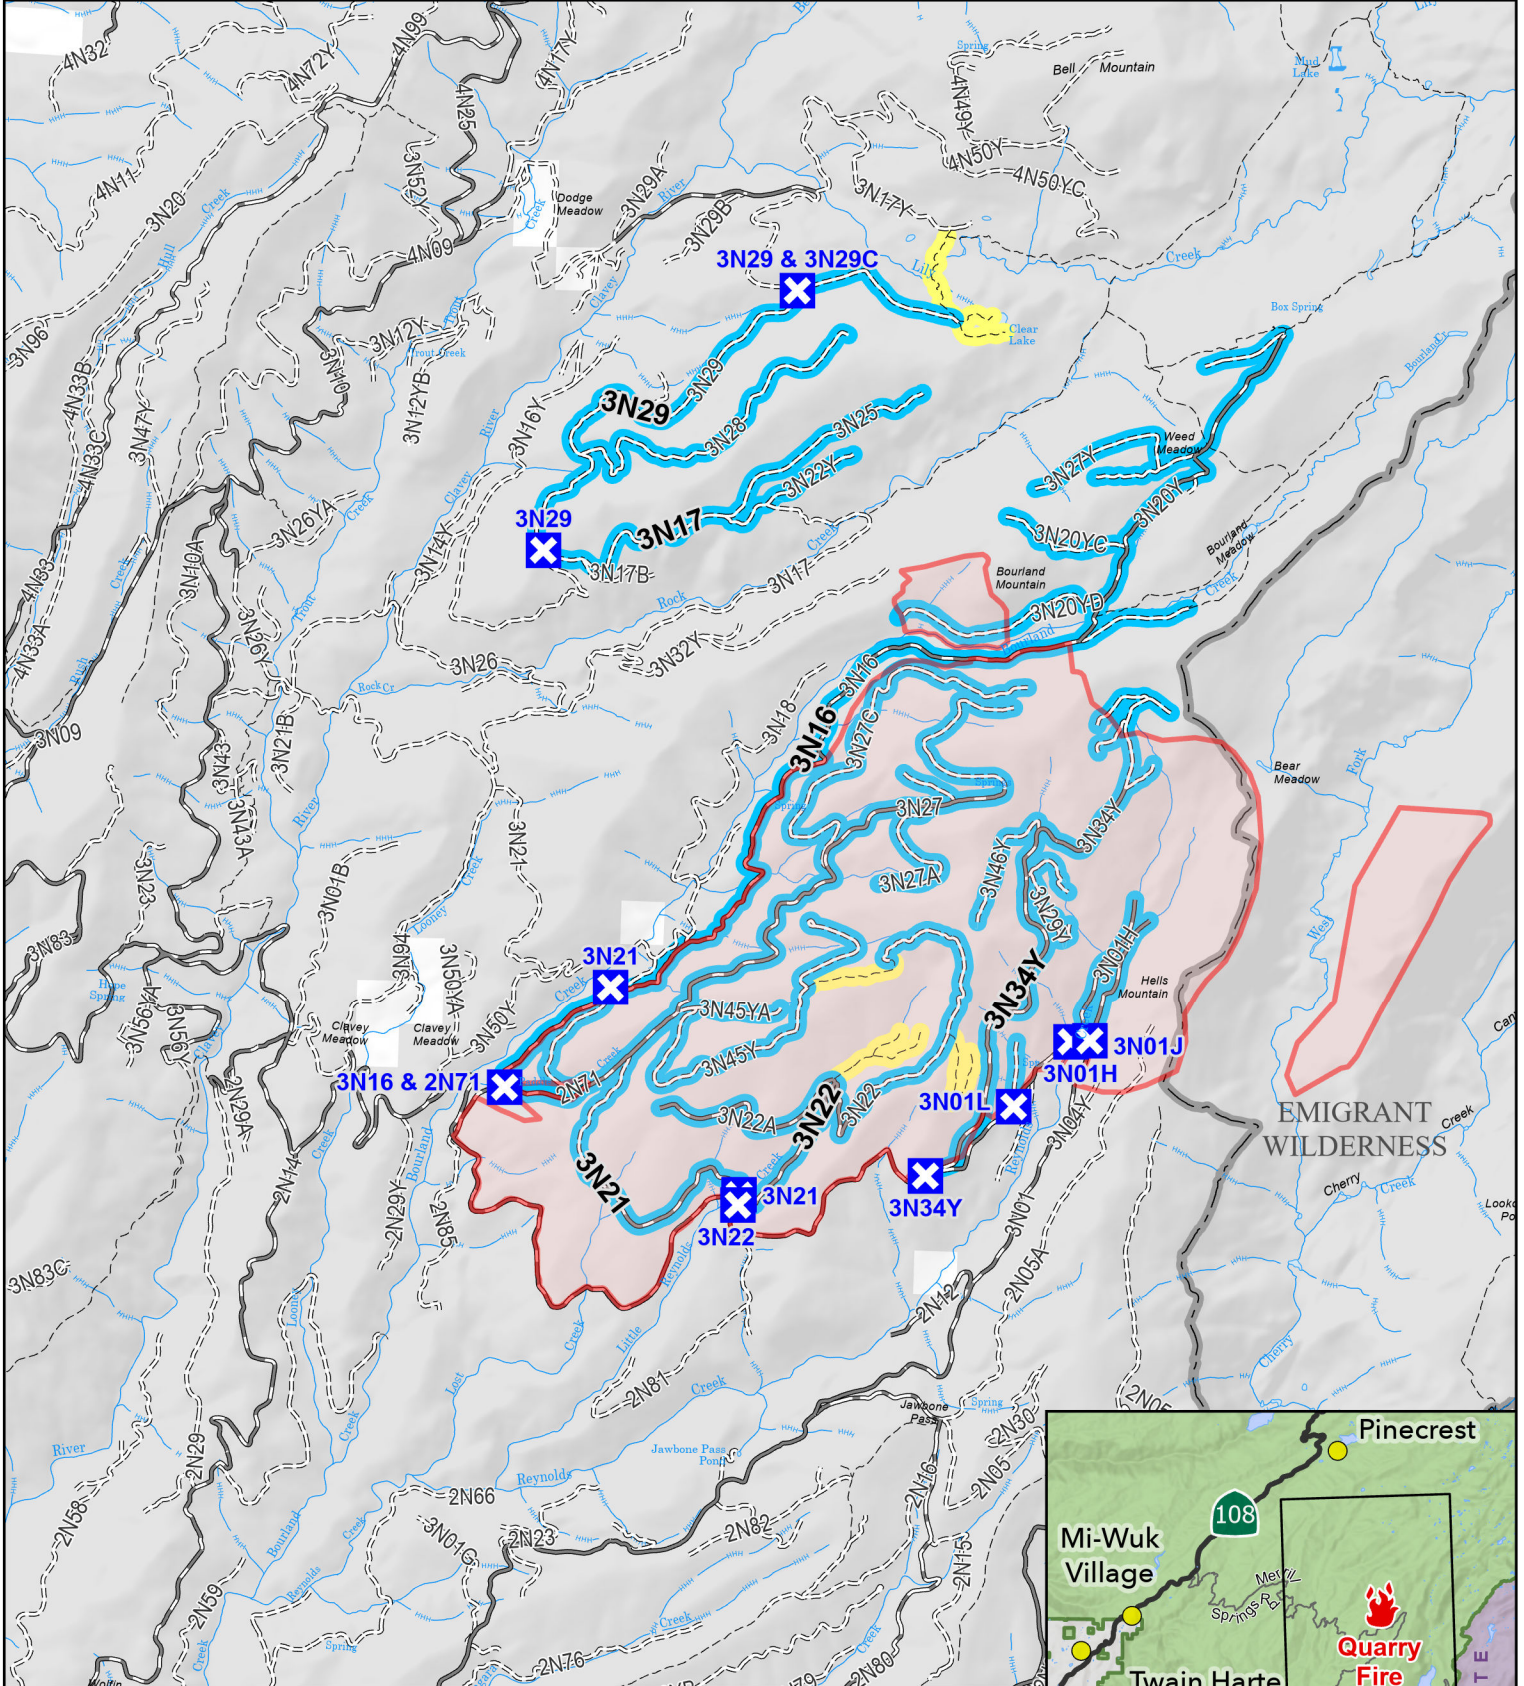

QUARRY FIRE 2023

STANISLAUS NATIONAL FOREST

X Soft Closure Wildfire Perimeter
 Road Soft Closure
 Trail Soft Closure