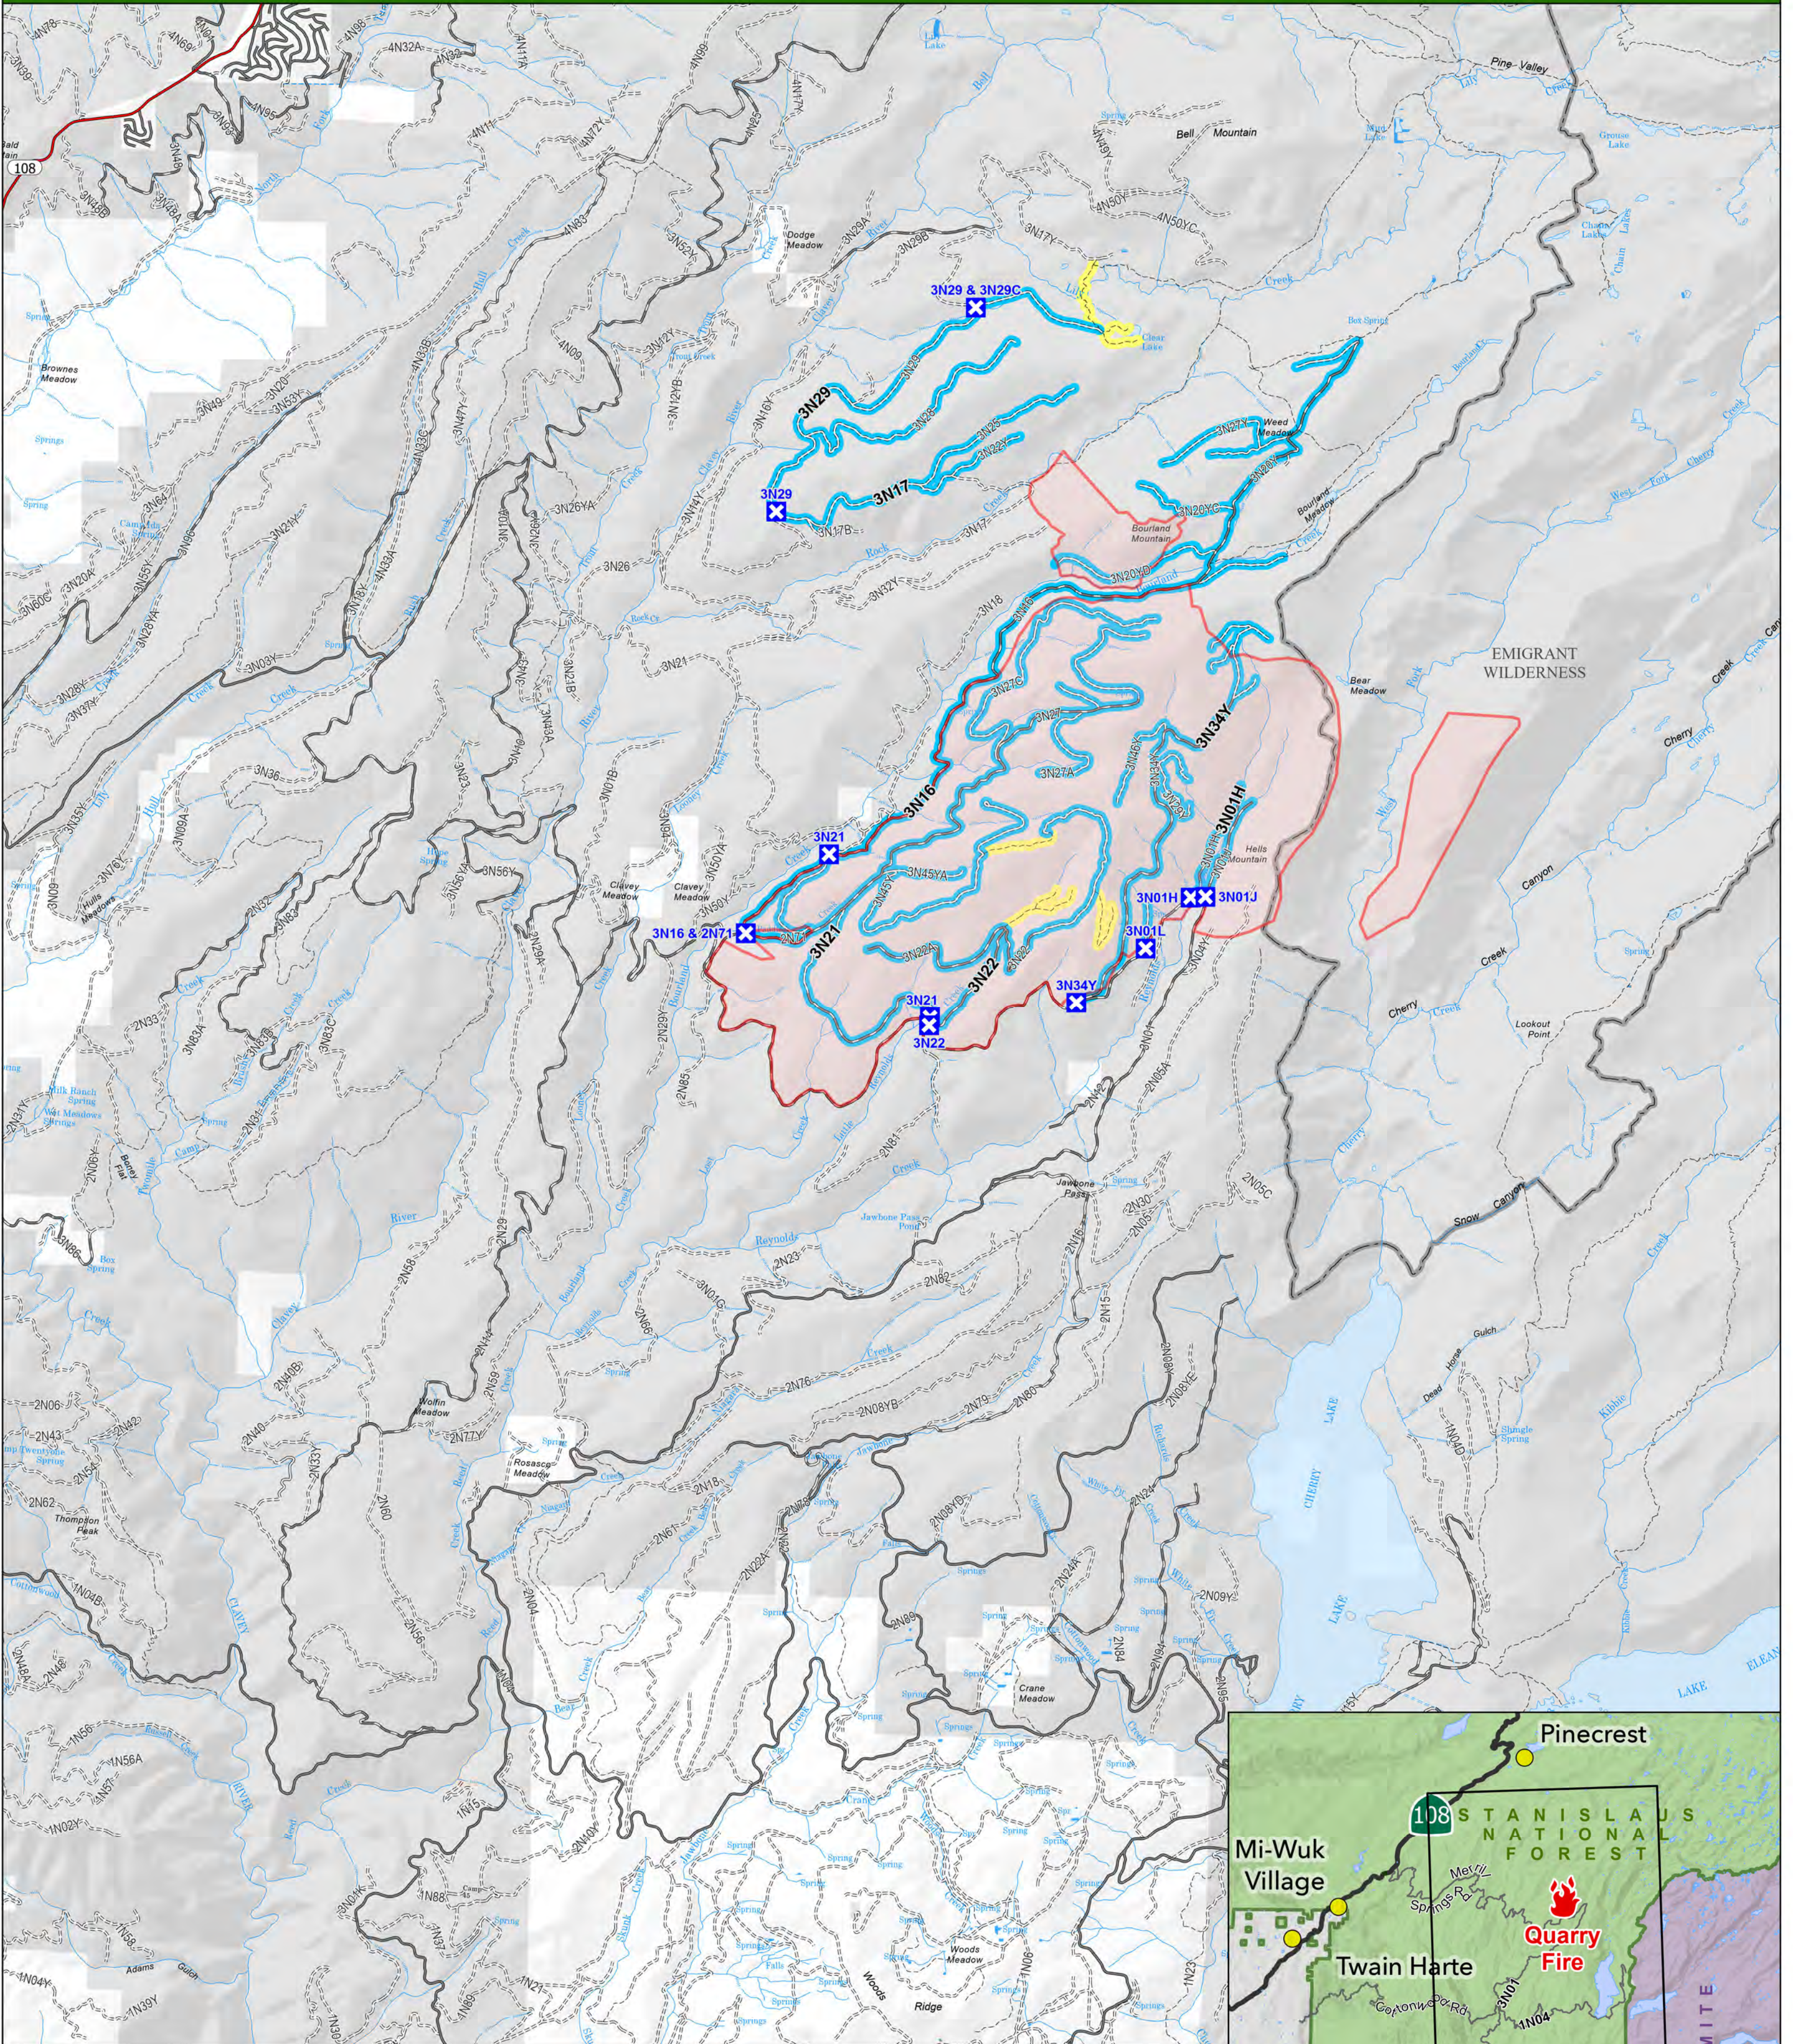

# QUARRY FIRE 2023

STANISLAUS NATIONAL FOREST

- Soft Closure
- Road Soft Closure
- Trail Soft Closure
- Wildfire Daily Fire Perimeter

0 1 2 3 Miles