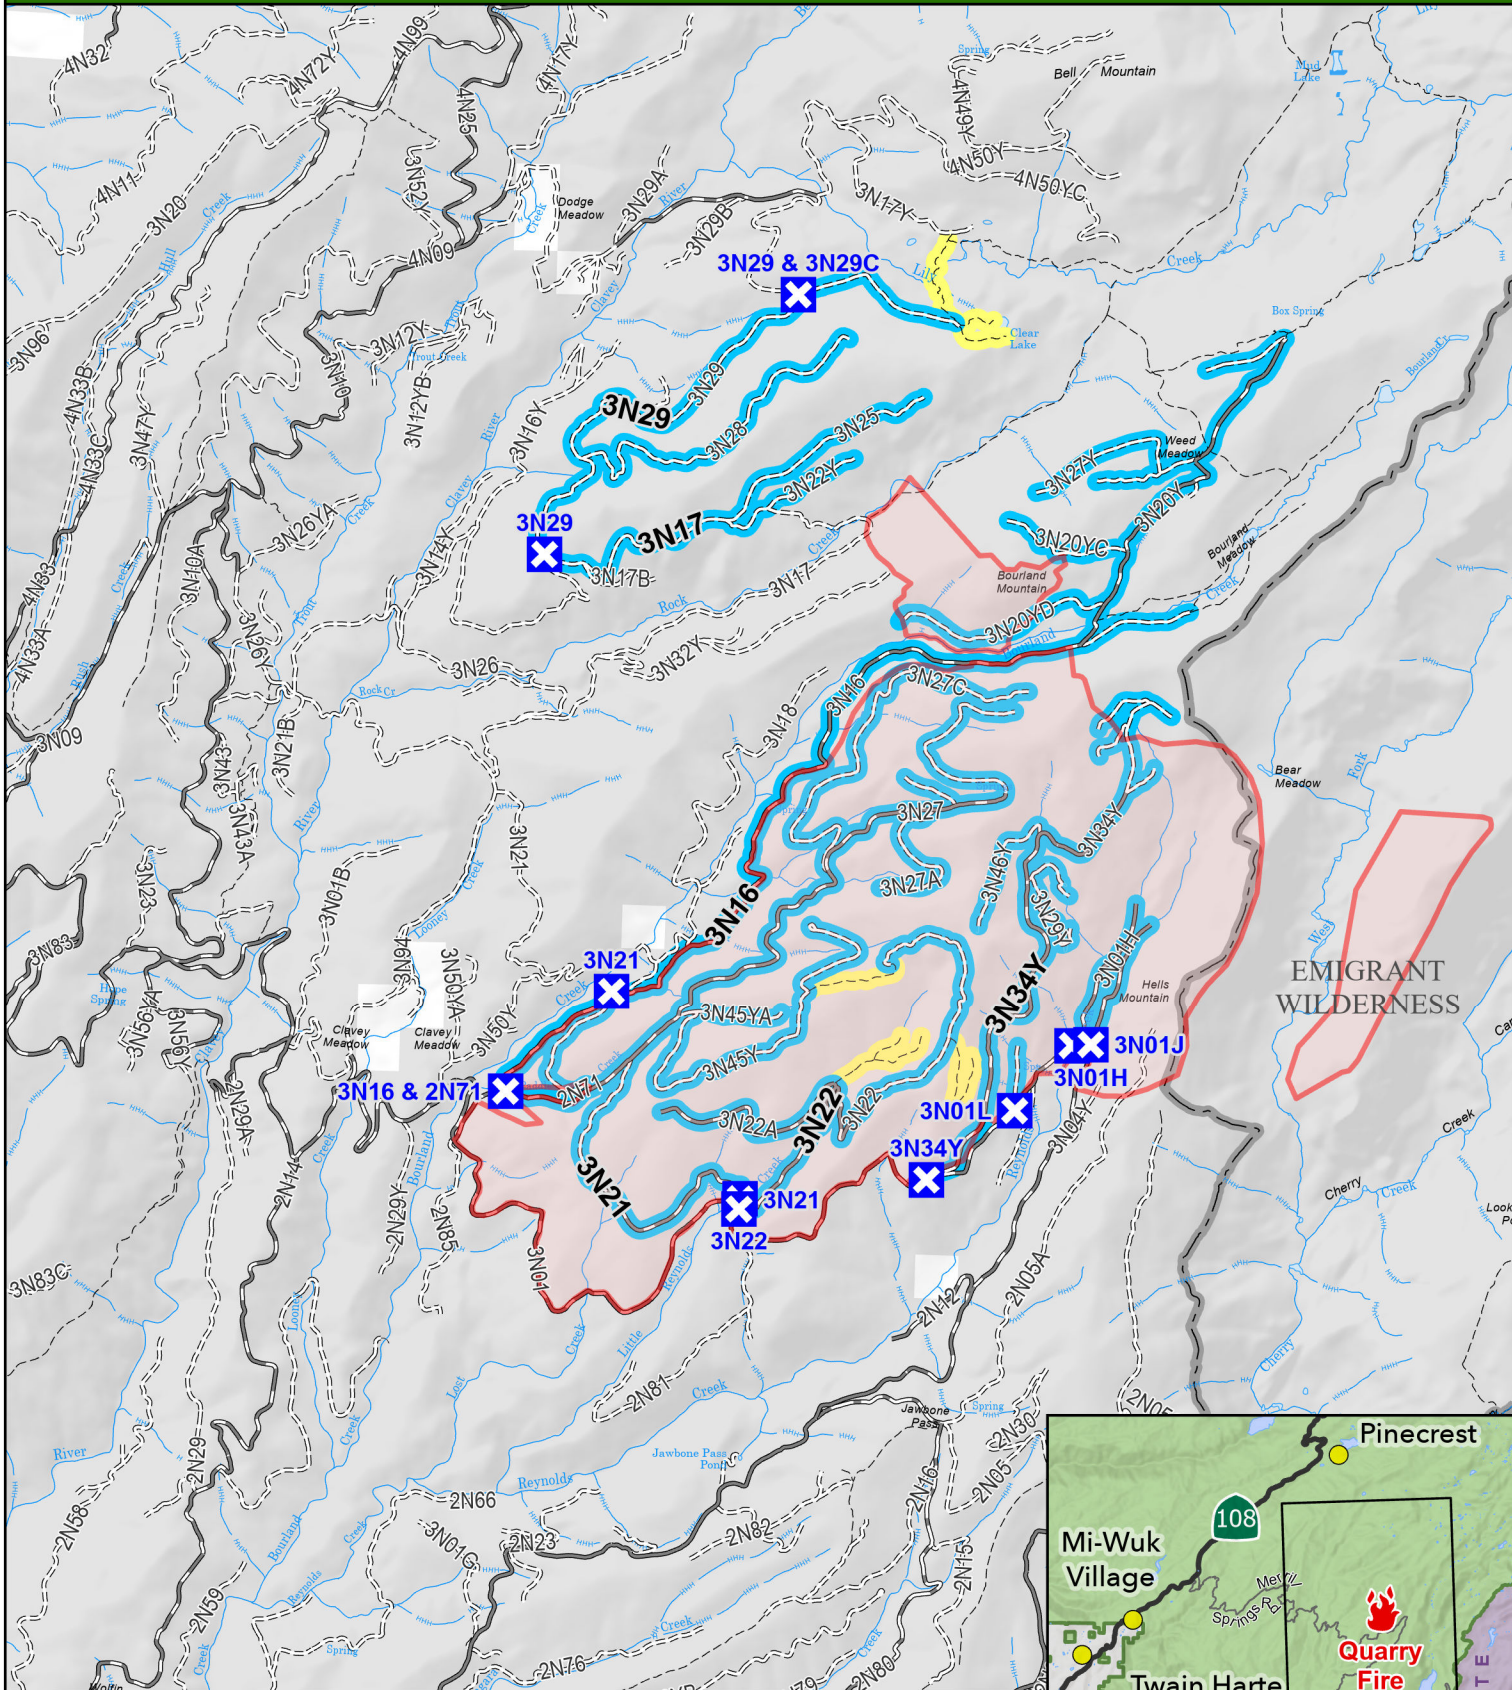

QUARRY FIRE 2023

STANISLAUS NATIONAL FOREST

Soft Closure Wildfire Daily Fire Perimeter

Road Soft Closure

Trail Soft Closure