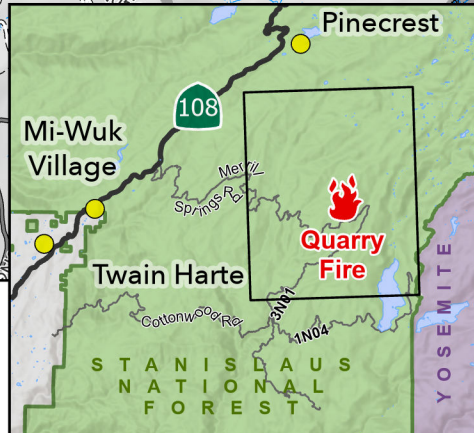

QUARRY FIRE 2023

STANISLAUS NATIONAL FOREST

Soft Closure Wildfire Daily Fire Perimeter

Road Soft Closure

Trail Soft Closure