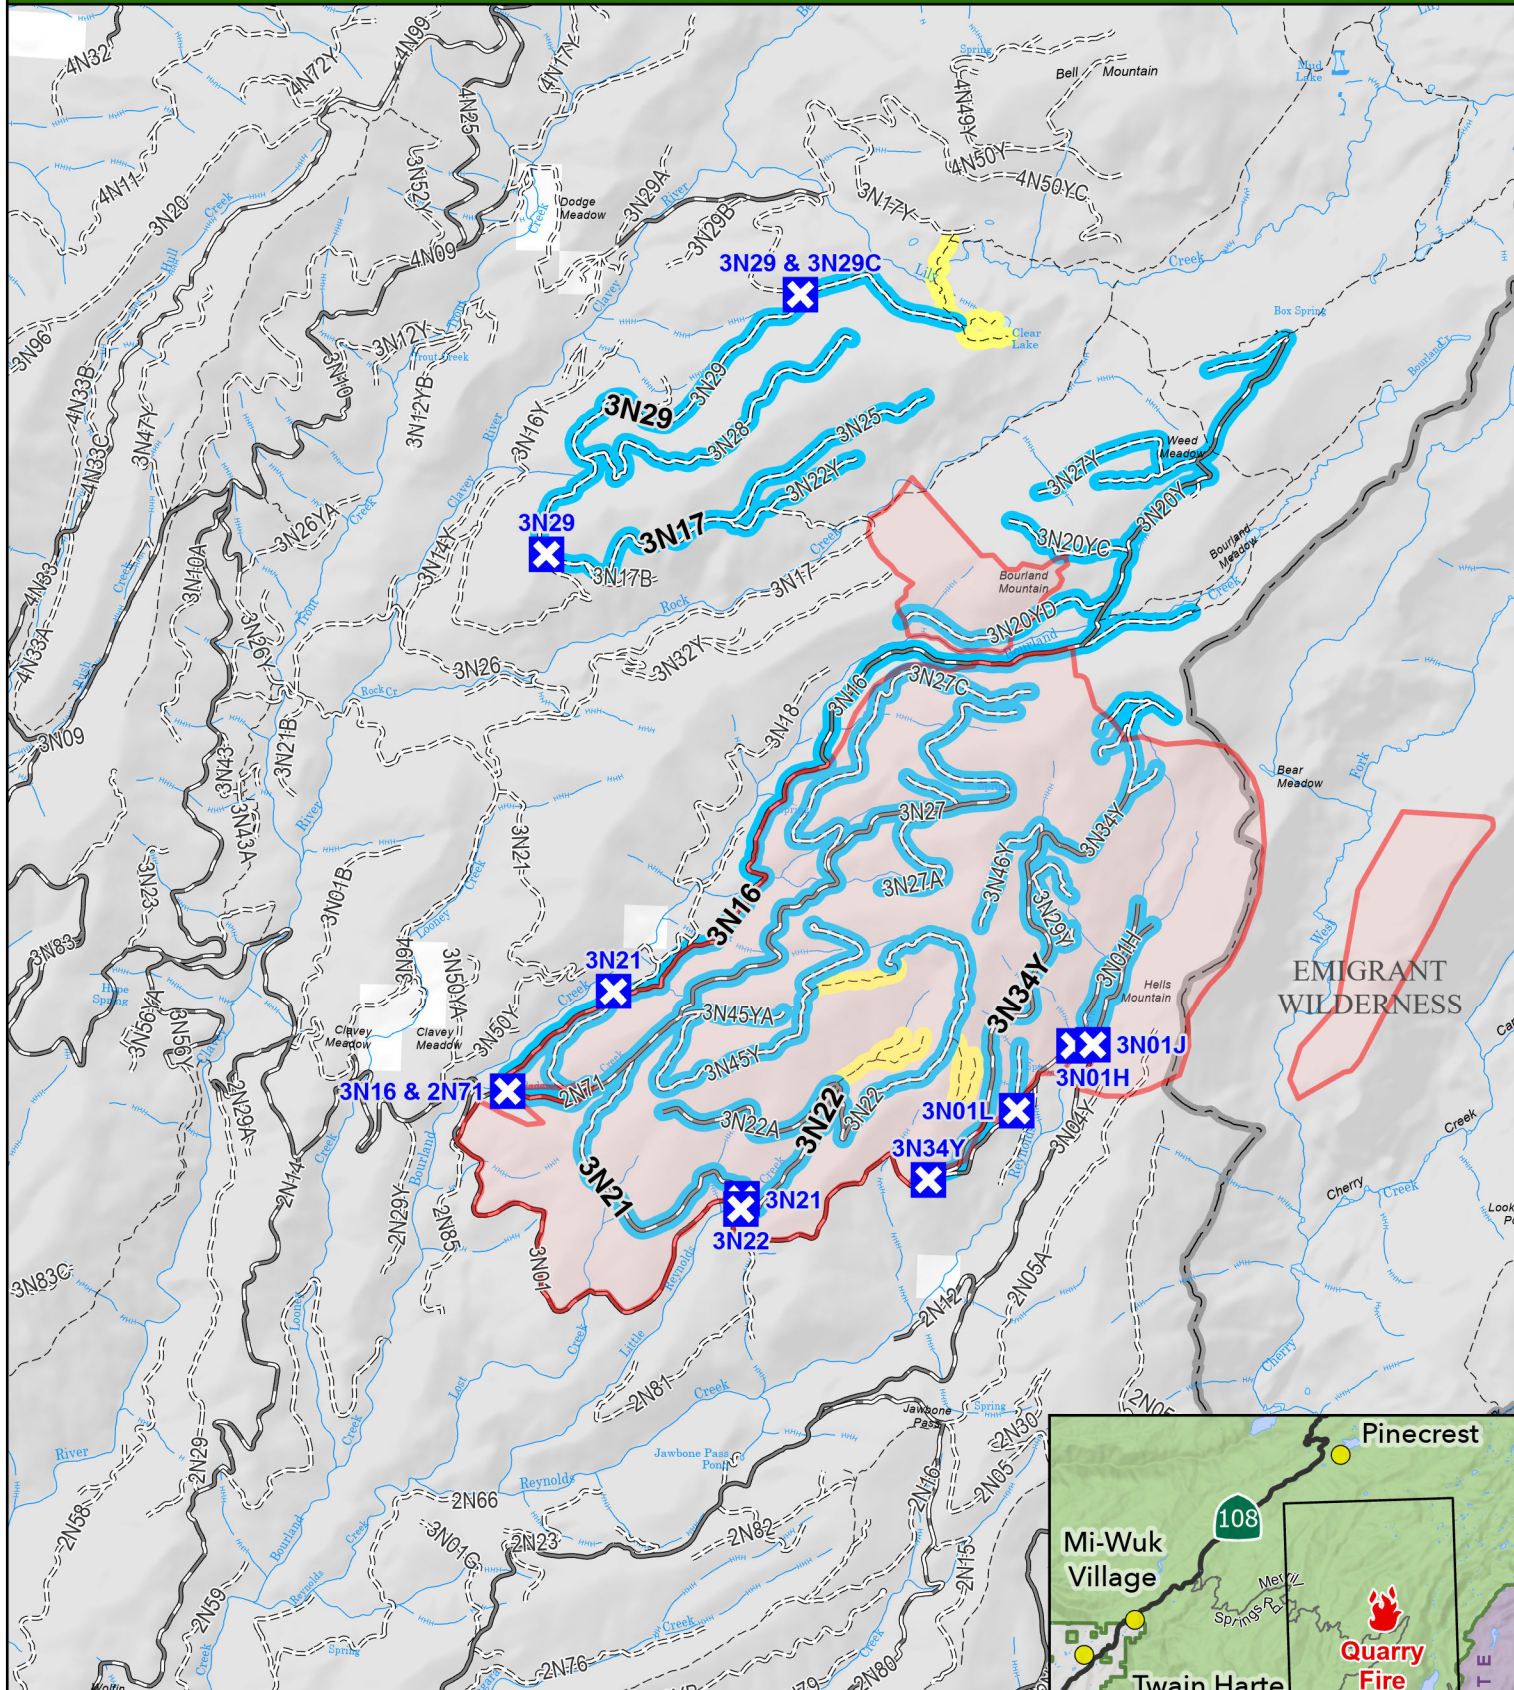

QUARRY FIRE 2023

STANISLAUS NATIONAL FOREST

Soft Closure Wildfire Daily Fire Perimeter

Road Soft Closure

Trail Soft Closure

0 1 2 Miles