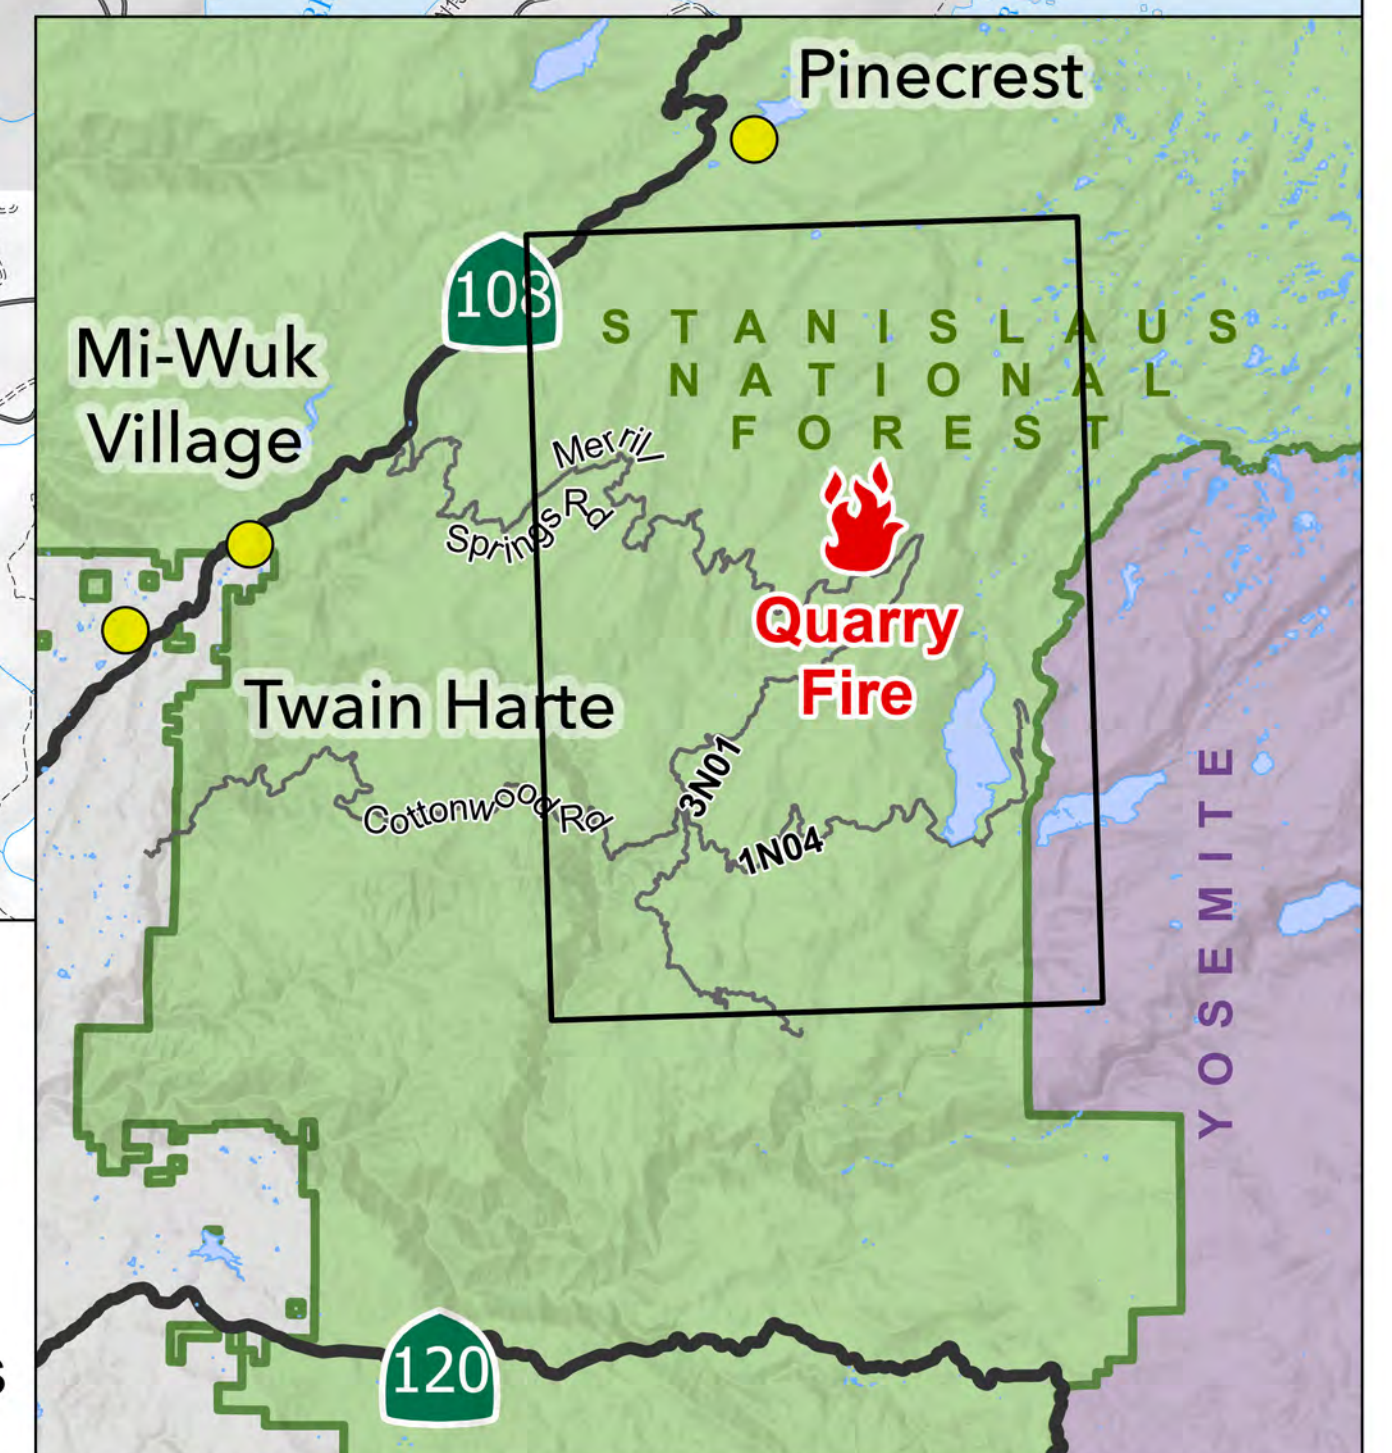

# QUARRY FIRE 2023

STANISLAUS NATIONAL FOREST

- Soft Closure
- Road Soft Closure
- Trail Soft Closure
- Wildfire Daily Fire Perimeter

0 1 2 3 Miles

10/14/2023