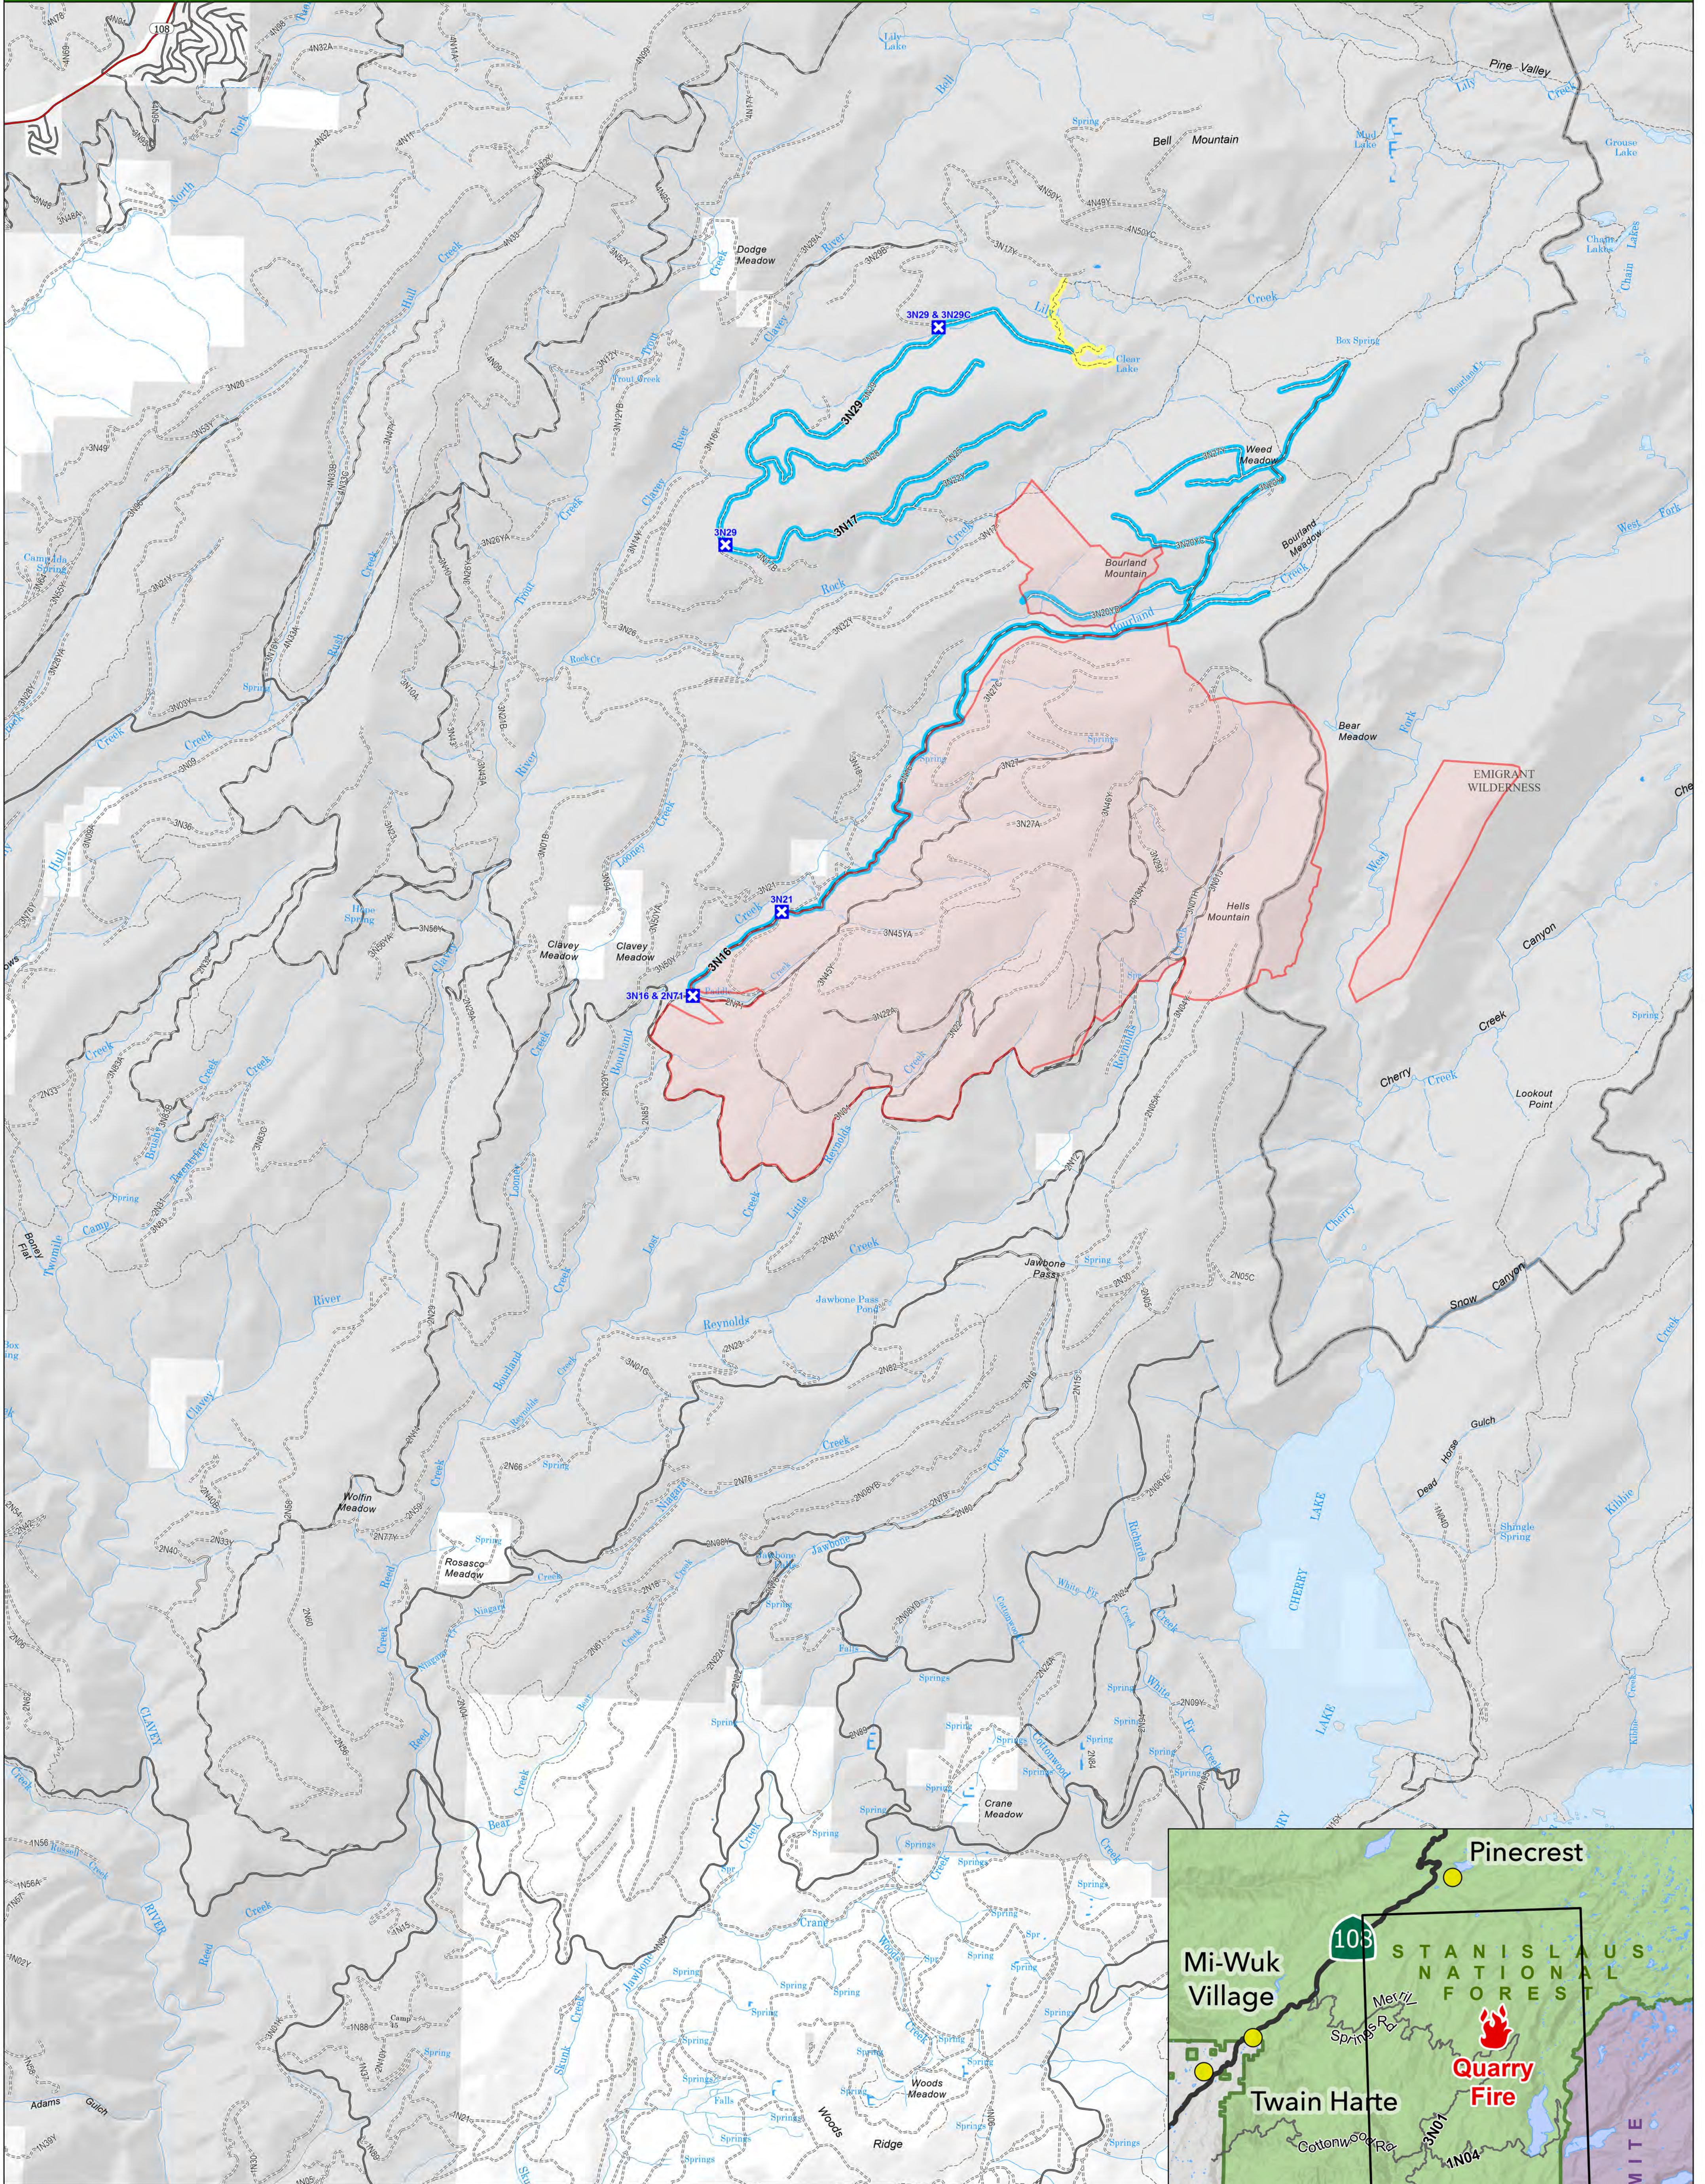

# QUARRY FIRE 2023

STANISLAUS NATIONAL FOREST

- Soft Closure
- Road Soft Closure
- Trail Soft Closure
- Wildfire Daily Fire Perimeter

0 1 2 3 Miles

10/14/2023