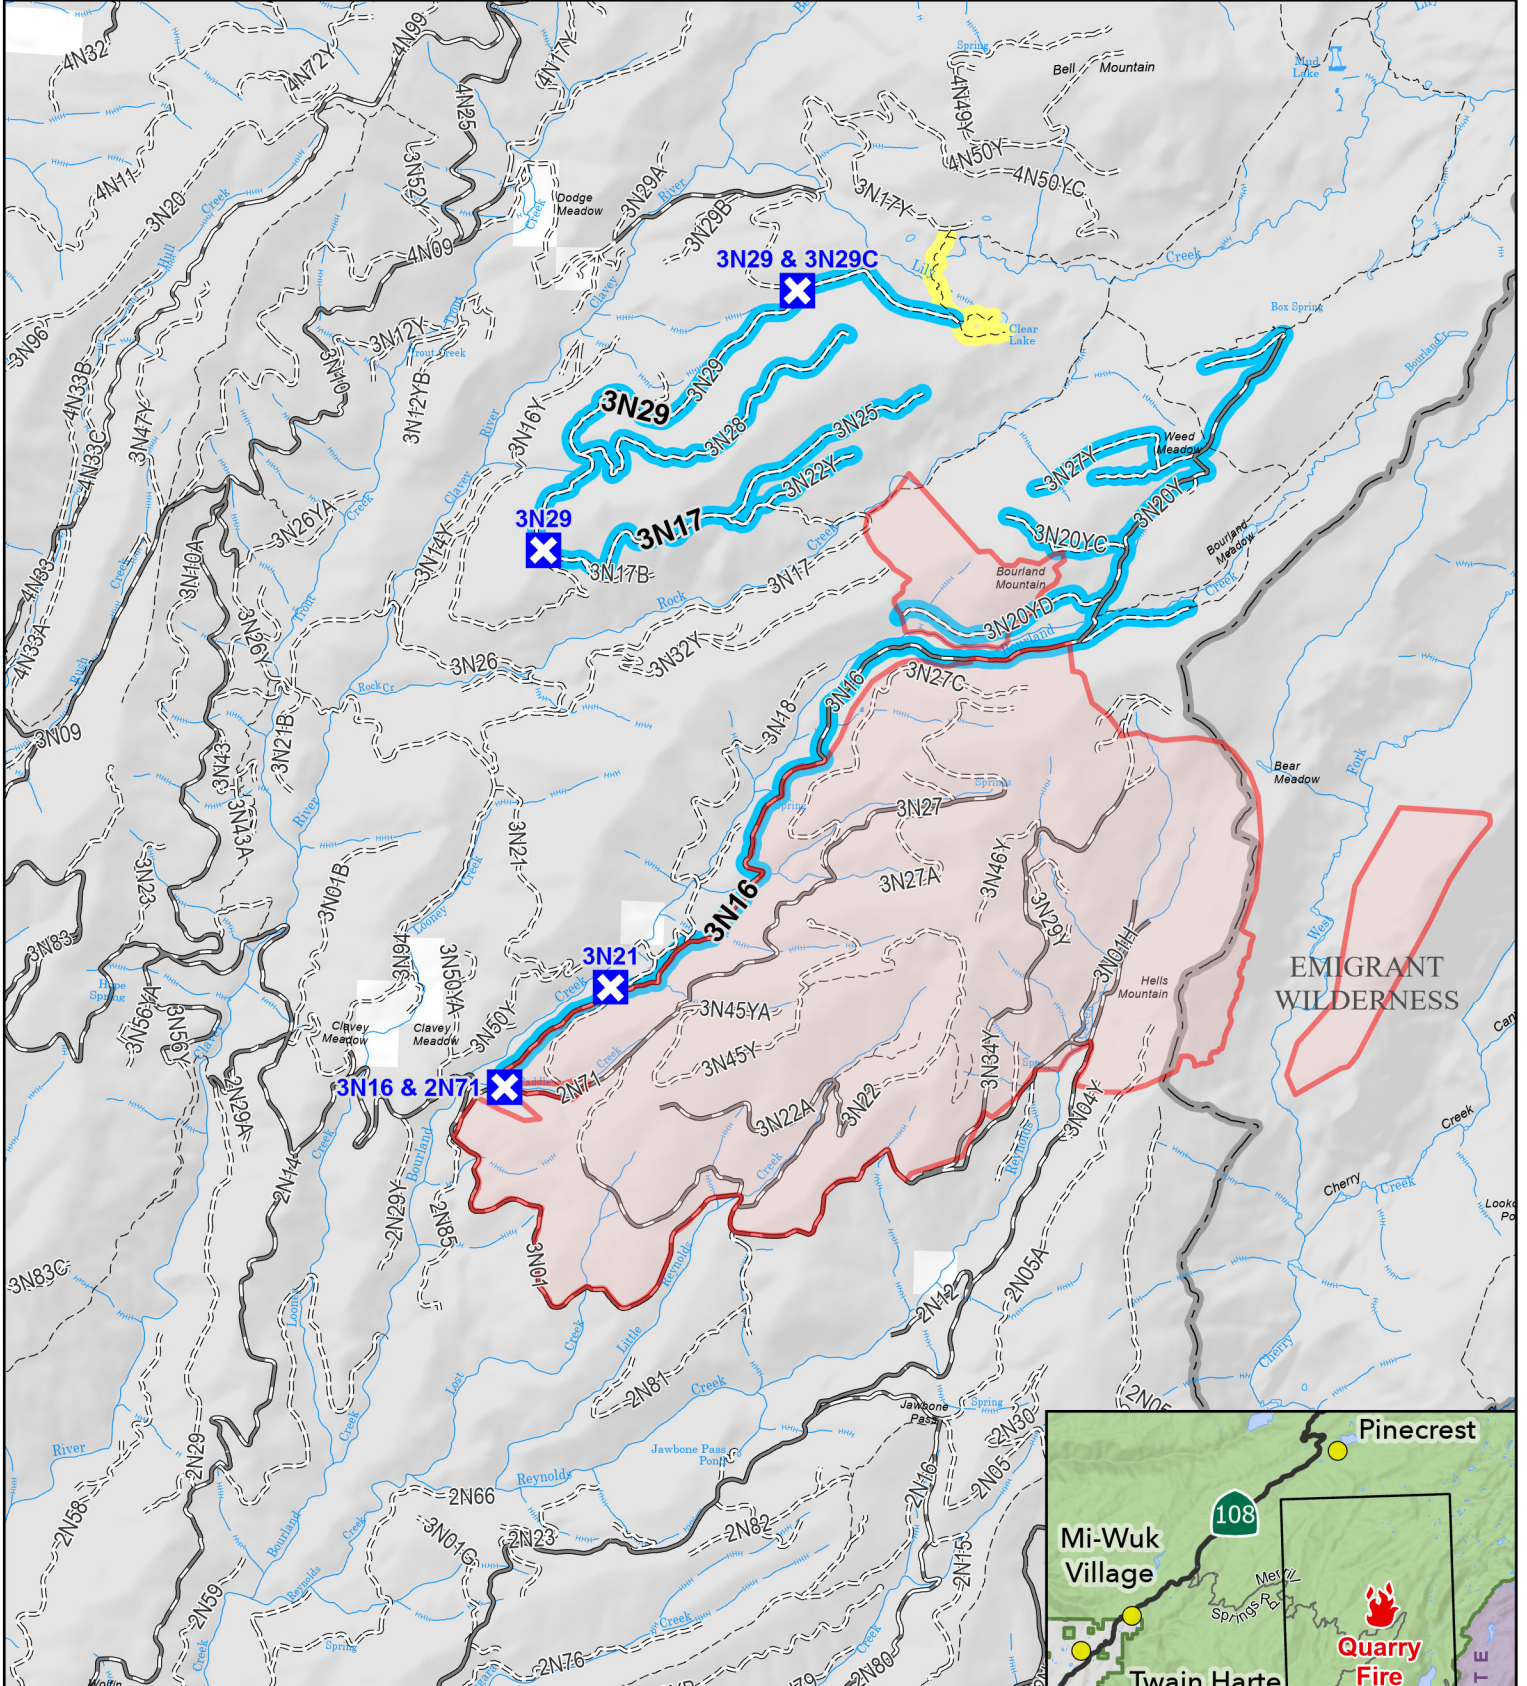

# QUARRY FIRE 2023

STANISLAUS NATIONAL FOREST

Soft Closure  
 Wildfire Daily Fire Perimeter  
 Road Soft Closure  
 Trail Soft Closure

0 1 2 Miles