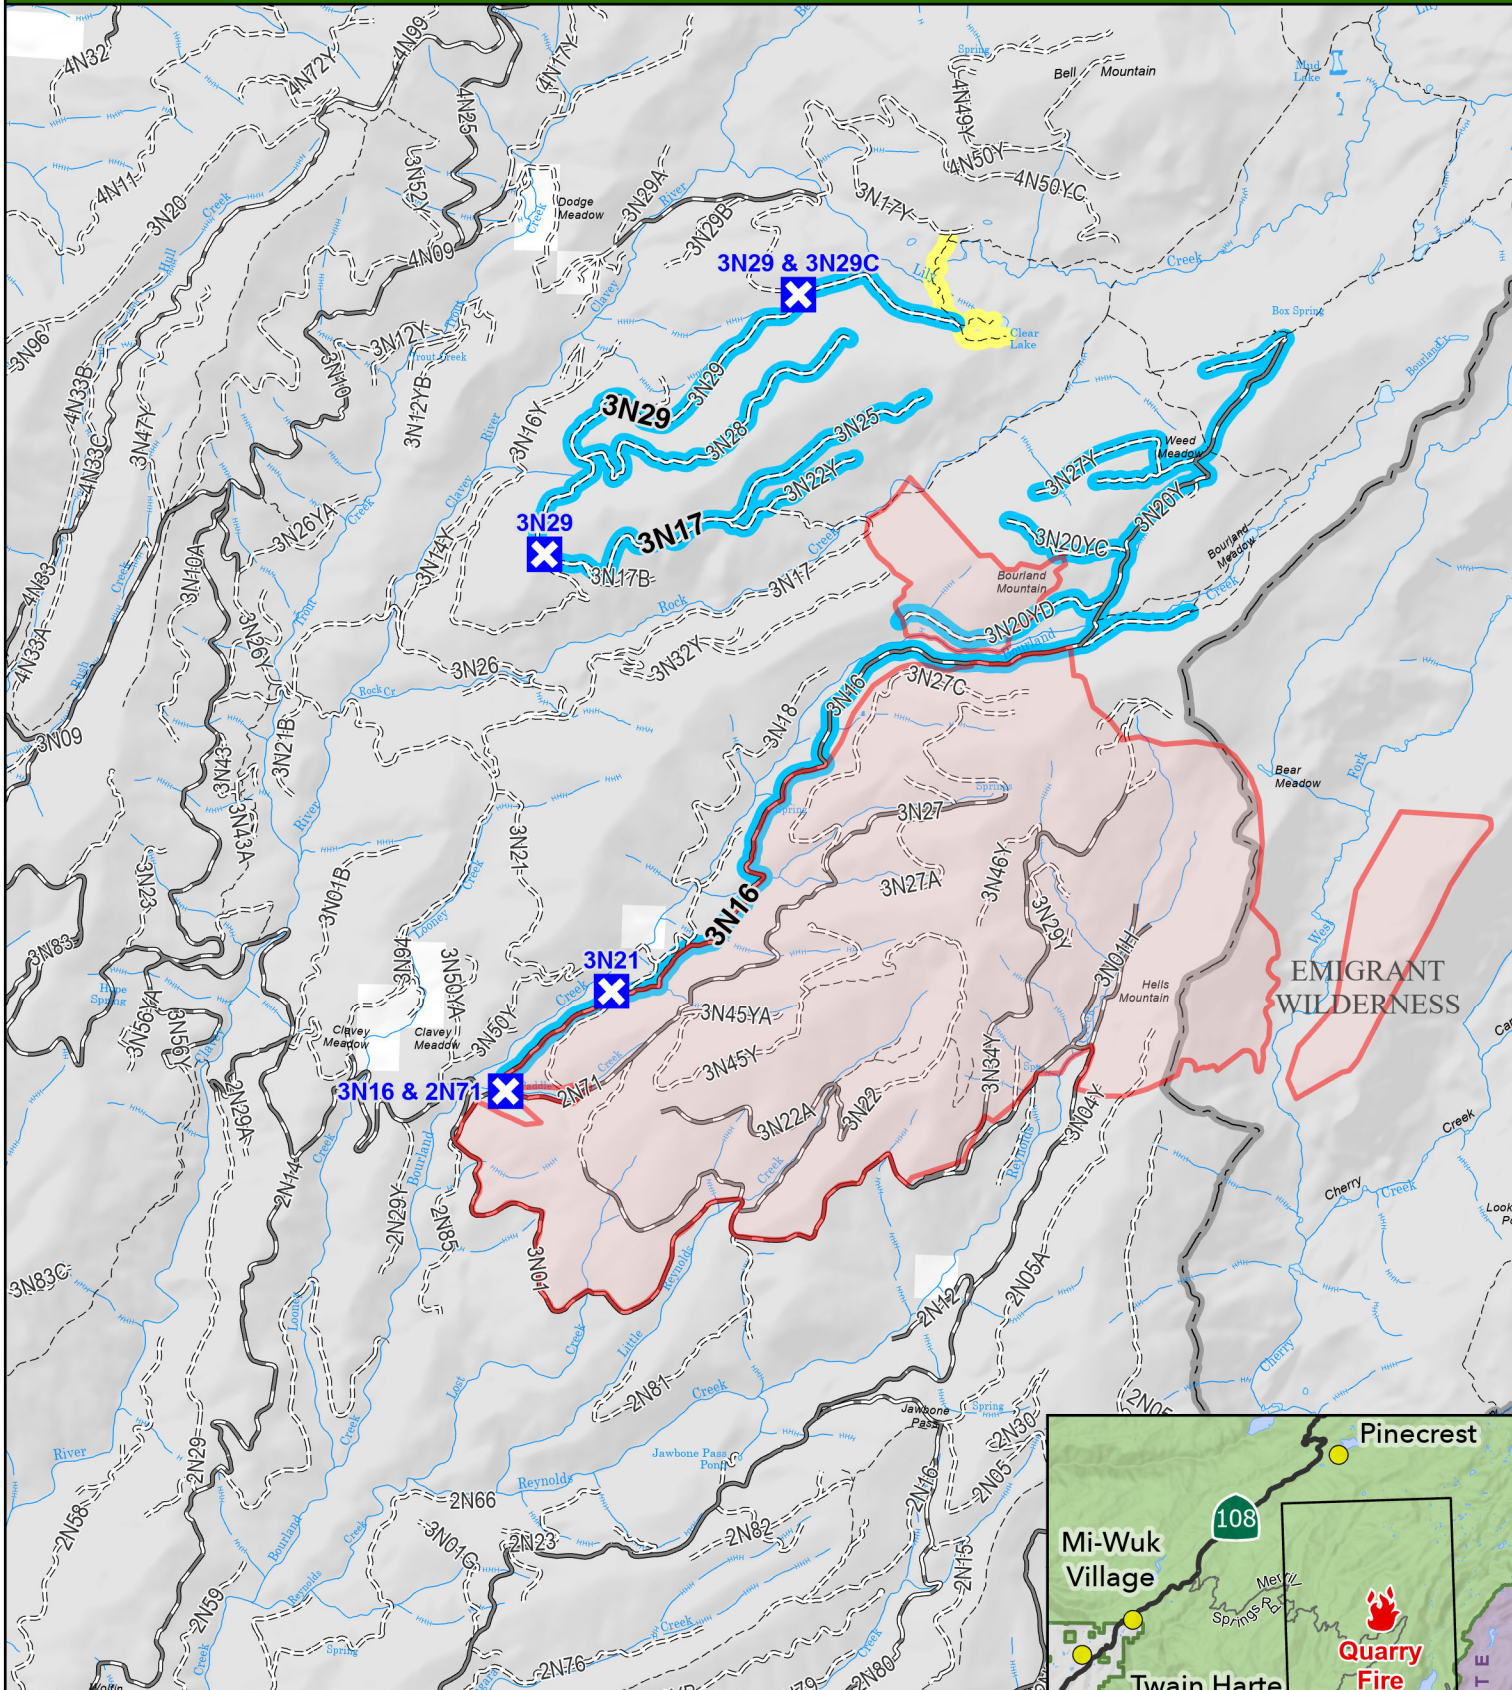

QUARRY FIRE 2023

STANISLAUS NATIONAL FOREST

Soft Closure Wildfire Daily Fire Perimeter

Road Soft Closure

Trail Soft Closure

0 1 2 Miles