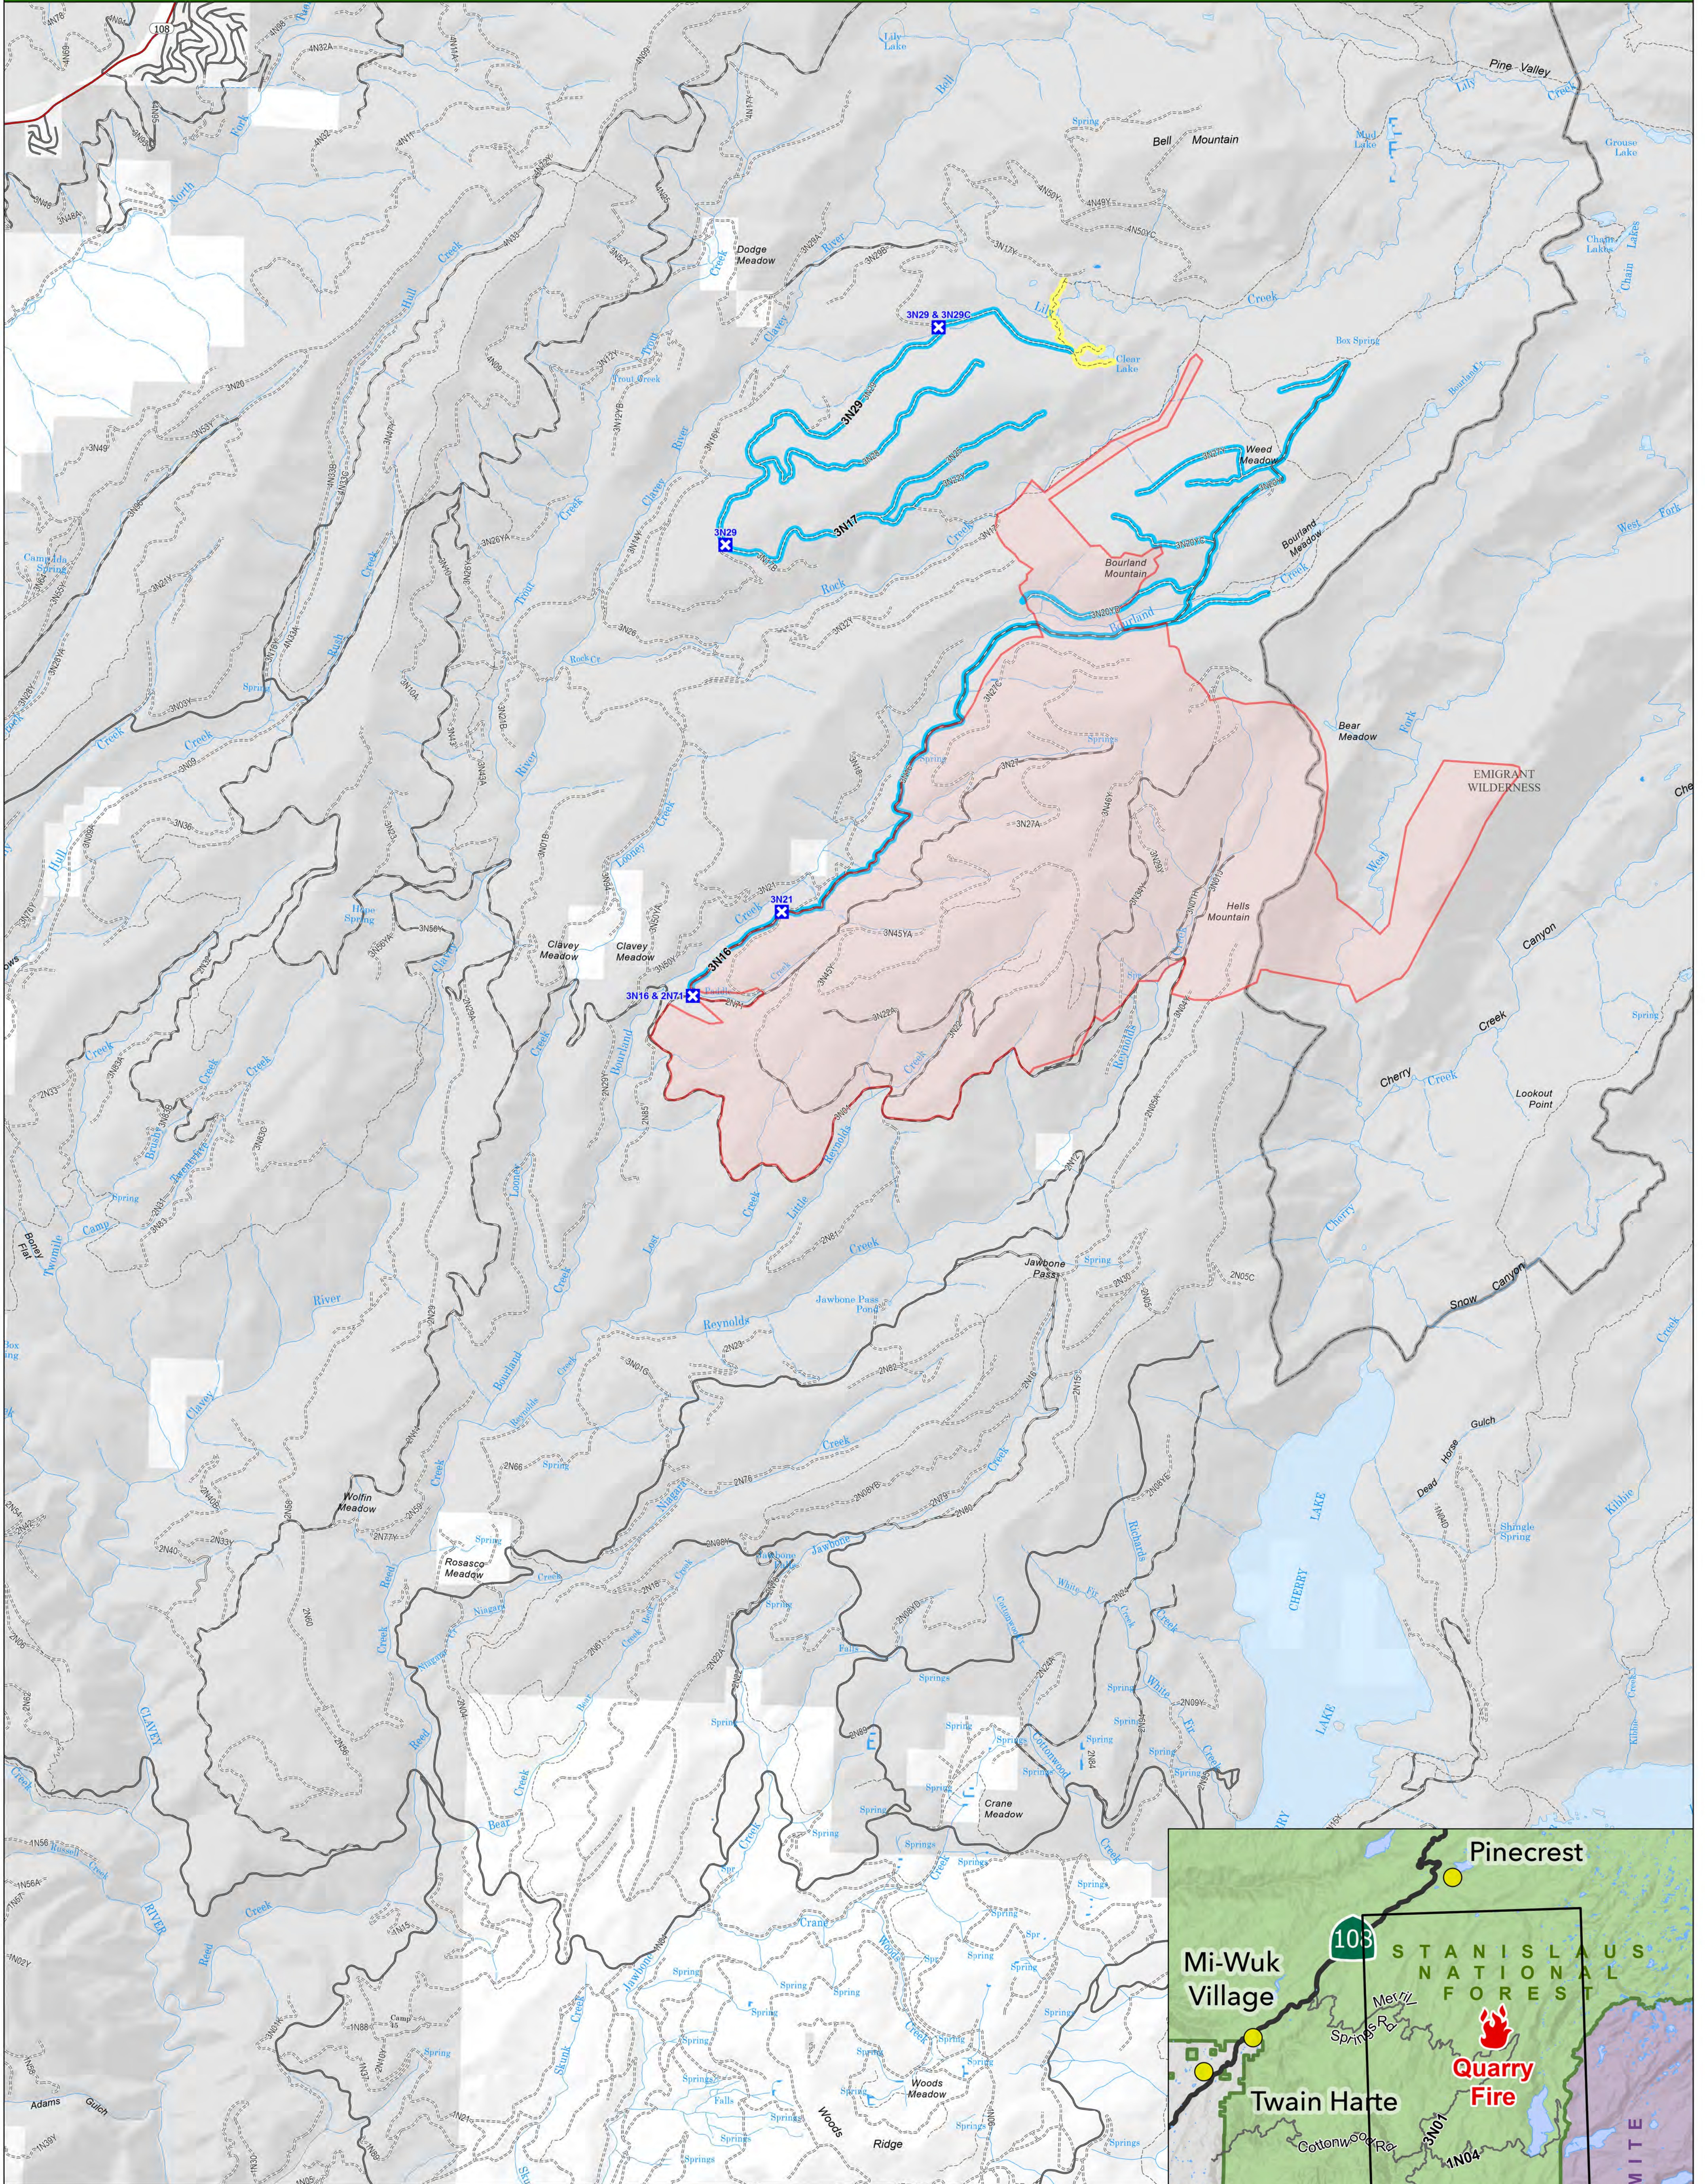

# QUARRY FIRE 2023

STANISLAUS NATIONAL FOREST

- Soft Closure
- Road Soft Closure
- Trail Soft Closure
- Wildfire Daily Fire Perimeter

0 1 2 3 Miles

10/16/2023