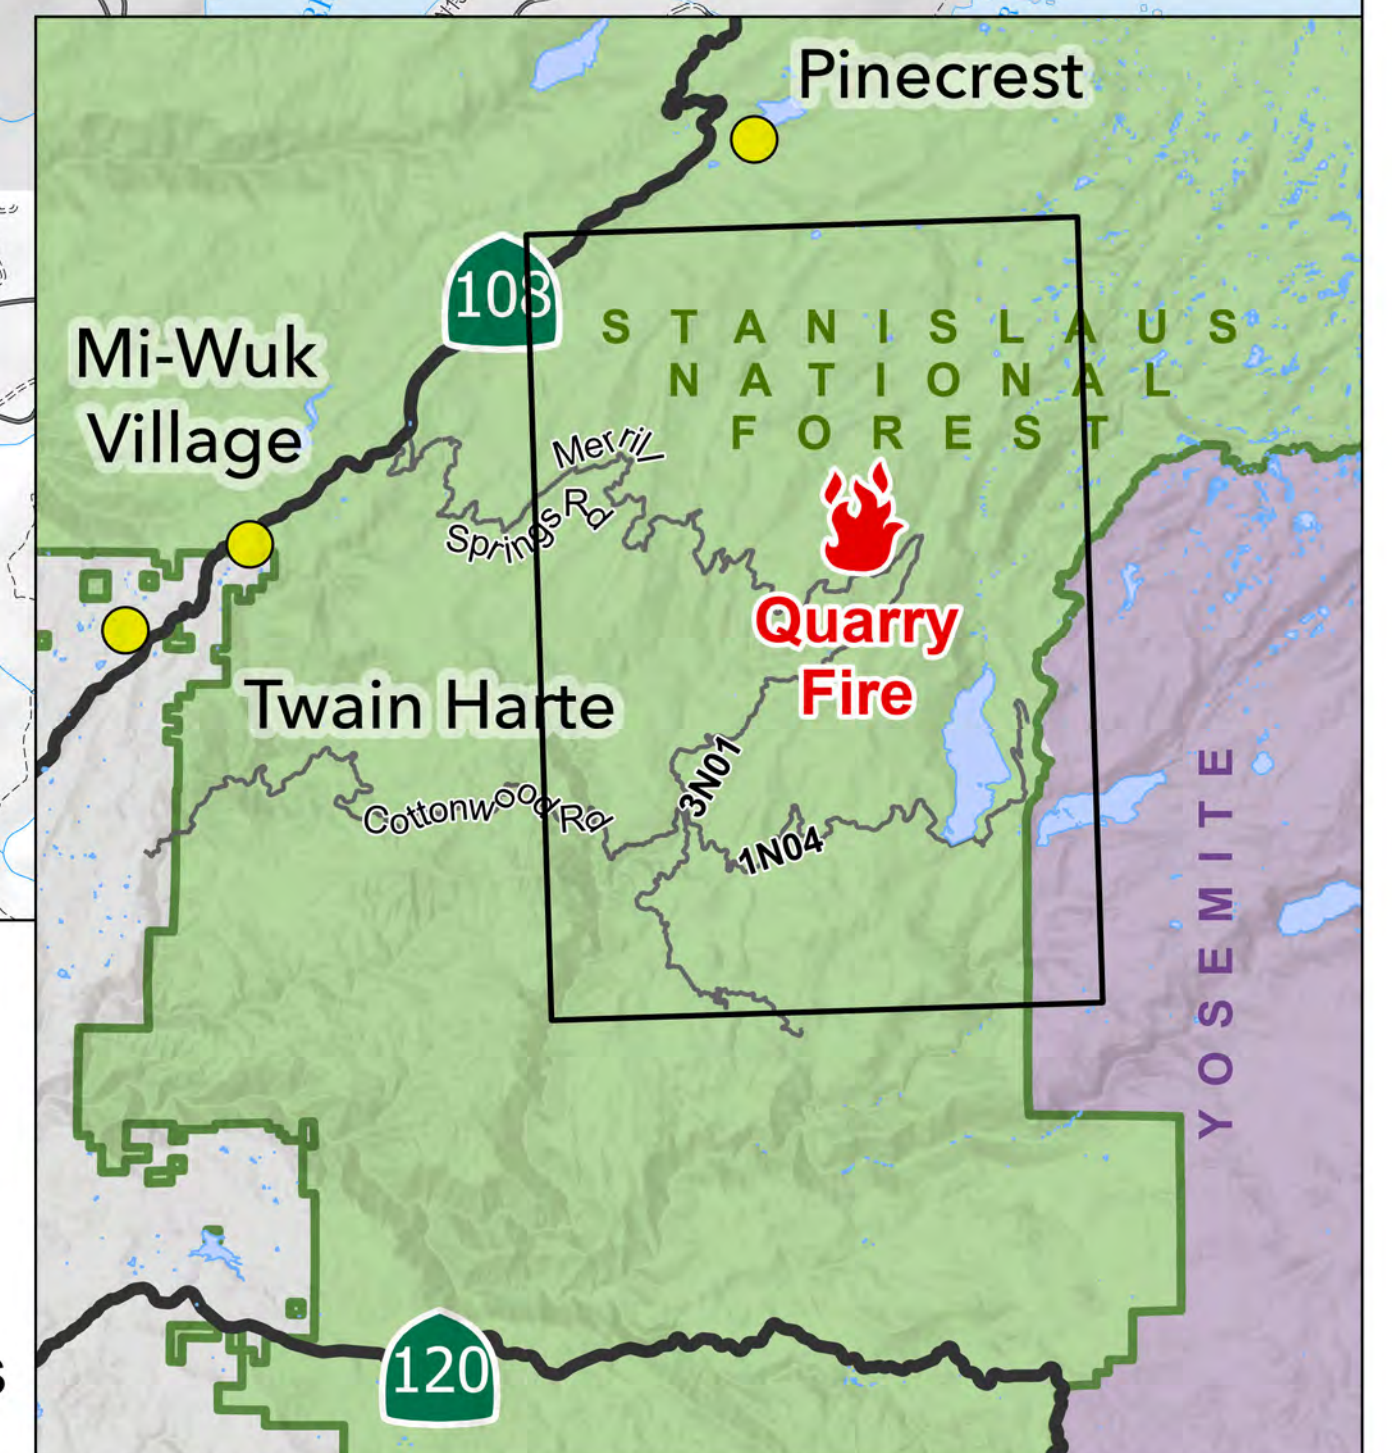

# QUARRY FIRE 2023

STANISLAUS NATIONAL FOREST

- Soft Closure
- Road Soft Closure
- Trail Soft Closure
- Wildfire Daily Fire Perimeter

0 1 2 3 Miles

10/16/2023