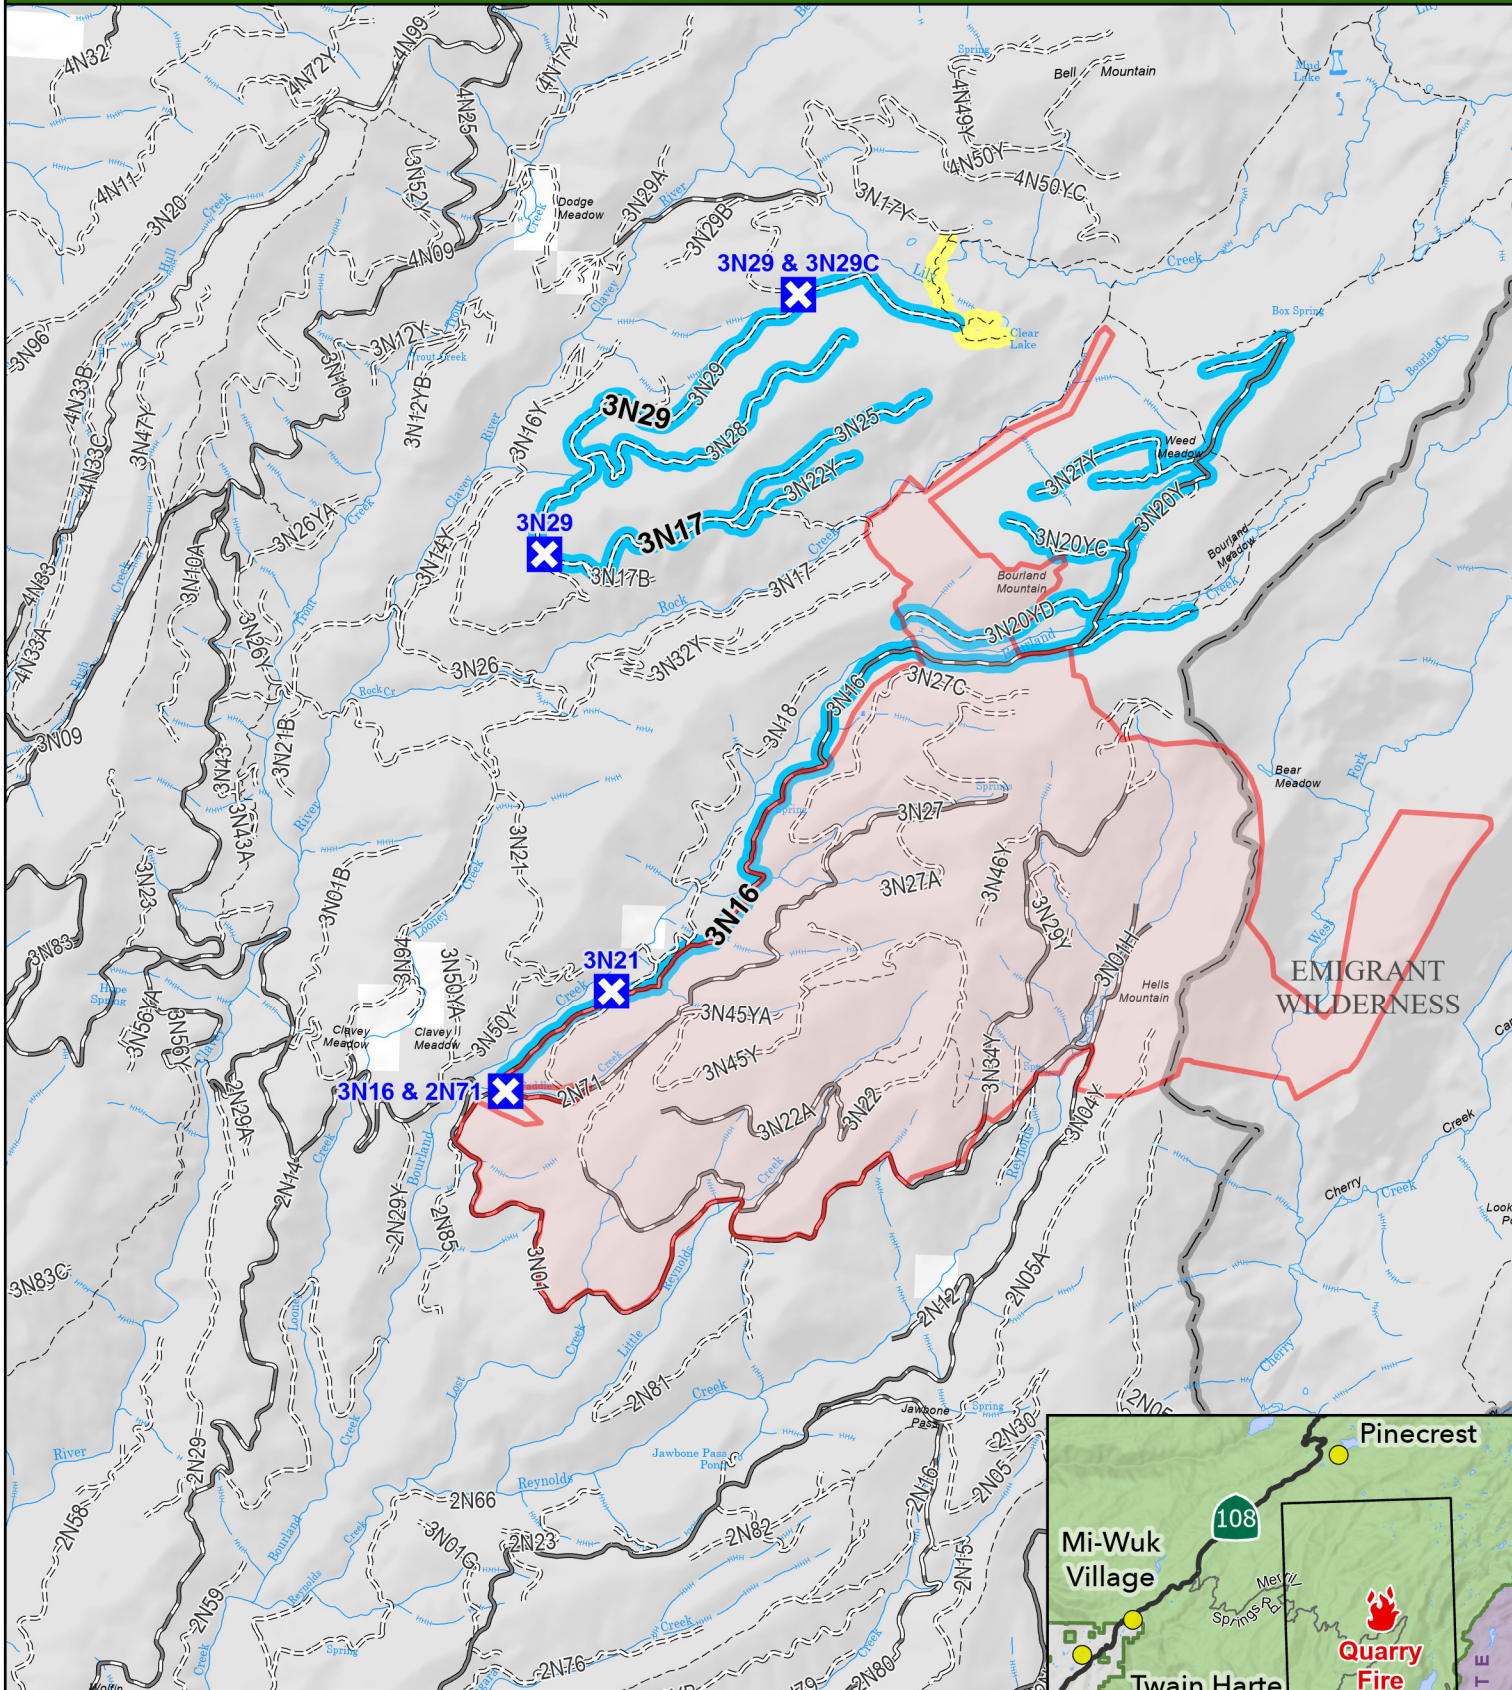

# QUARRY FIRE 2023

STANISLAUS NATIONAL FOREST

Soft Closure      Wildfire Daily Fire Perimeter

Road Soft Closure

Trail Soft Closure

0 1 2 Miles