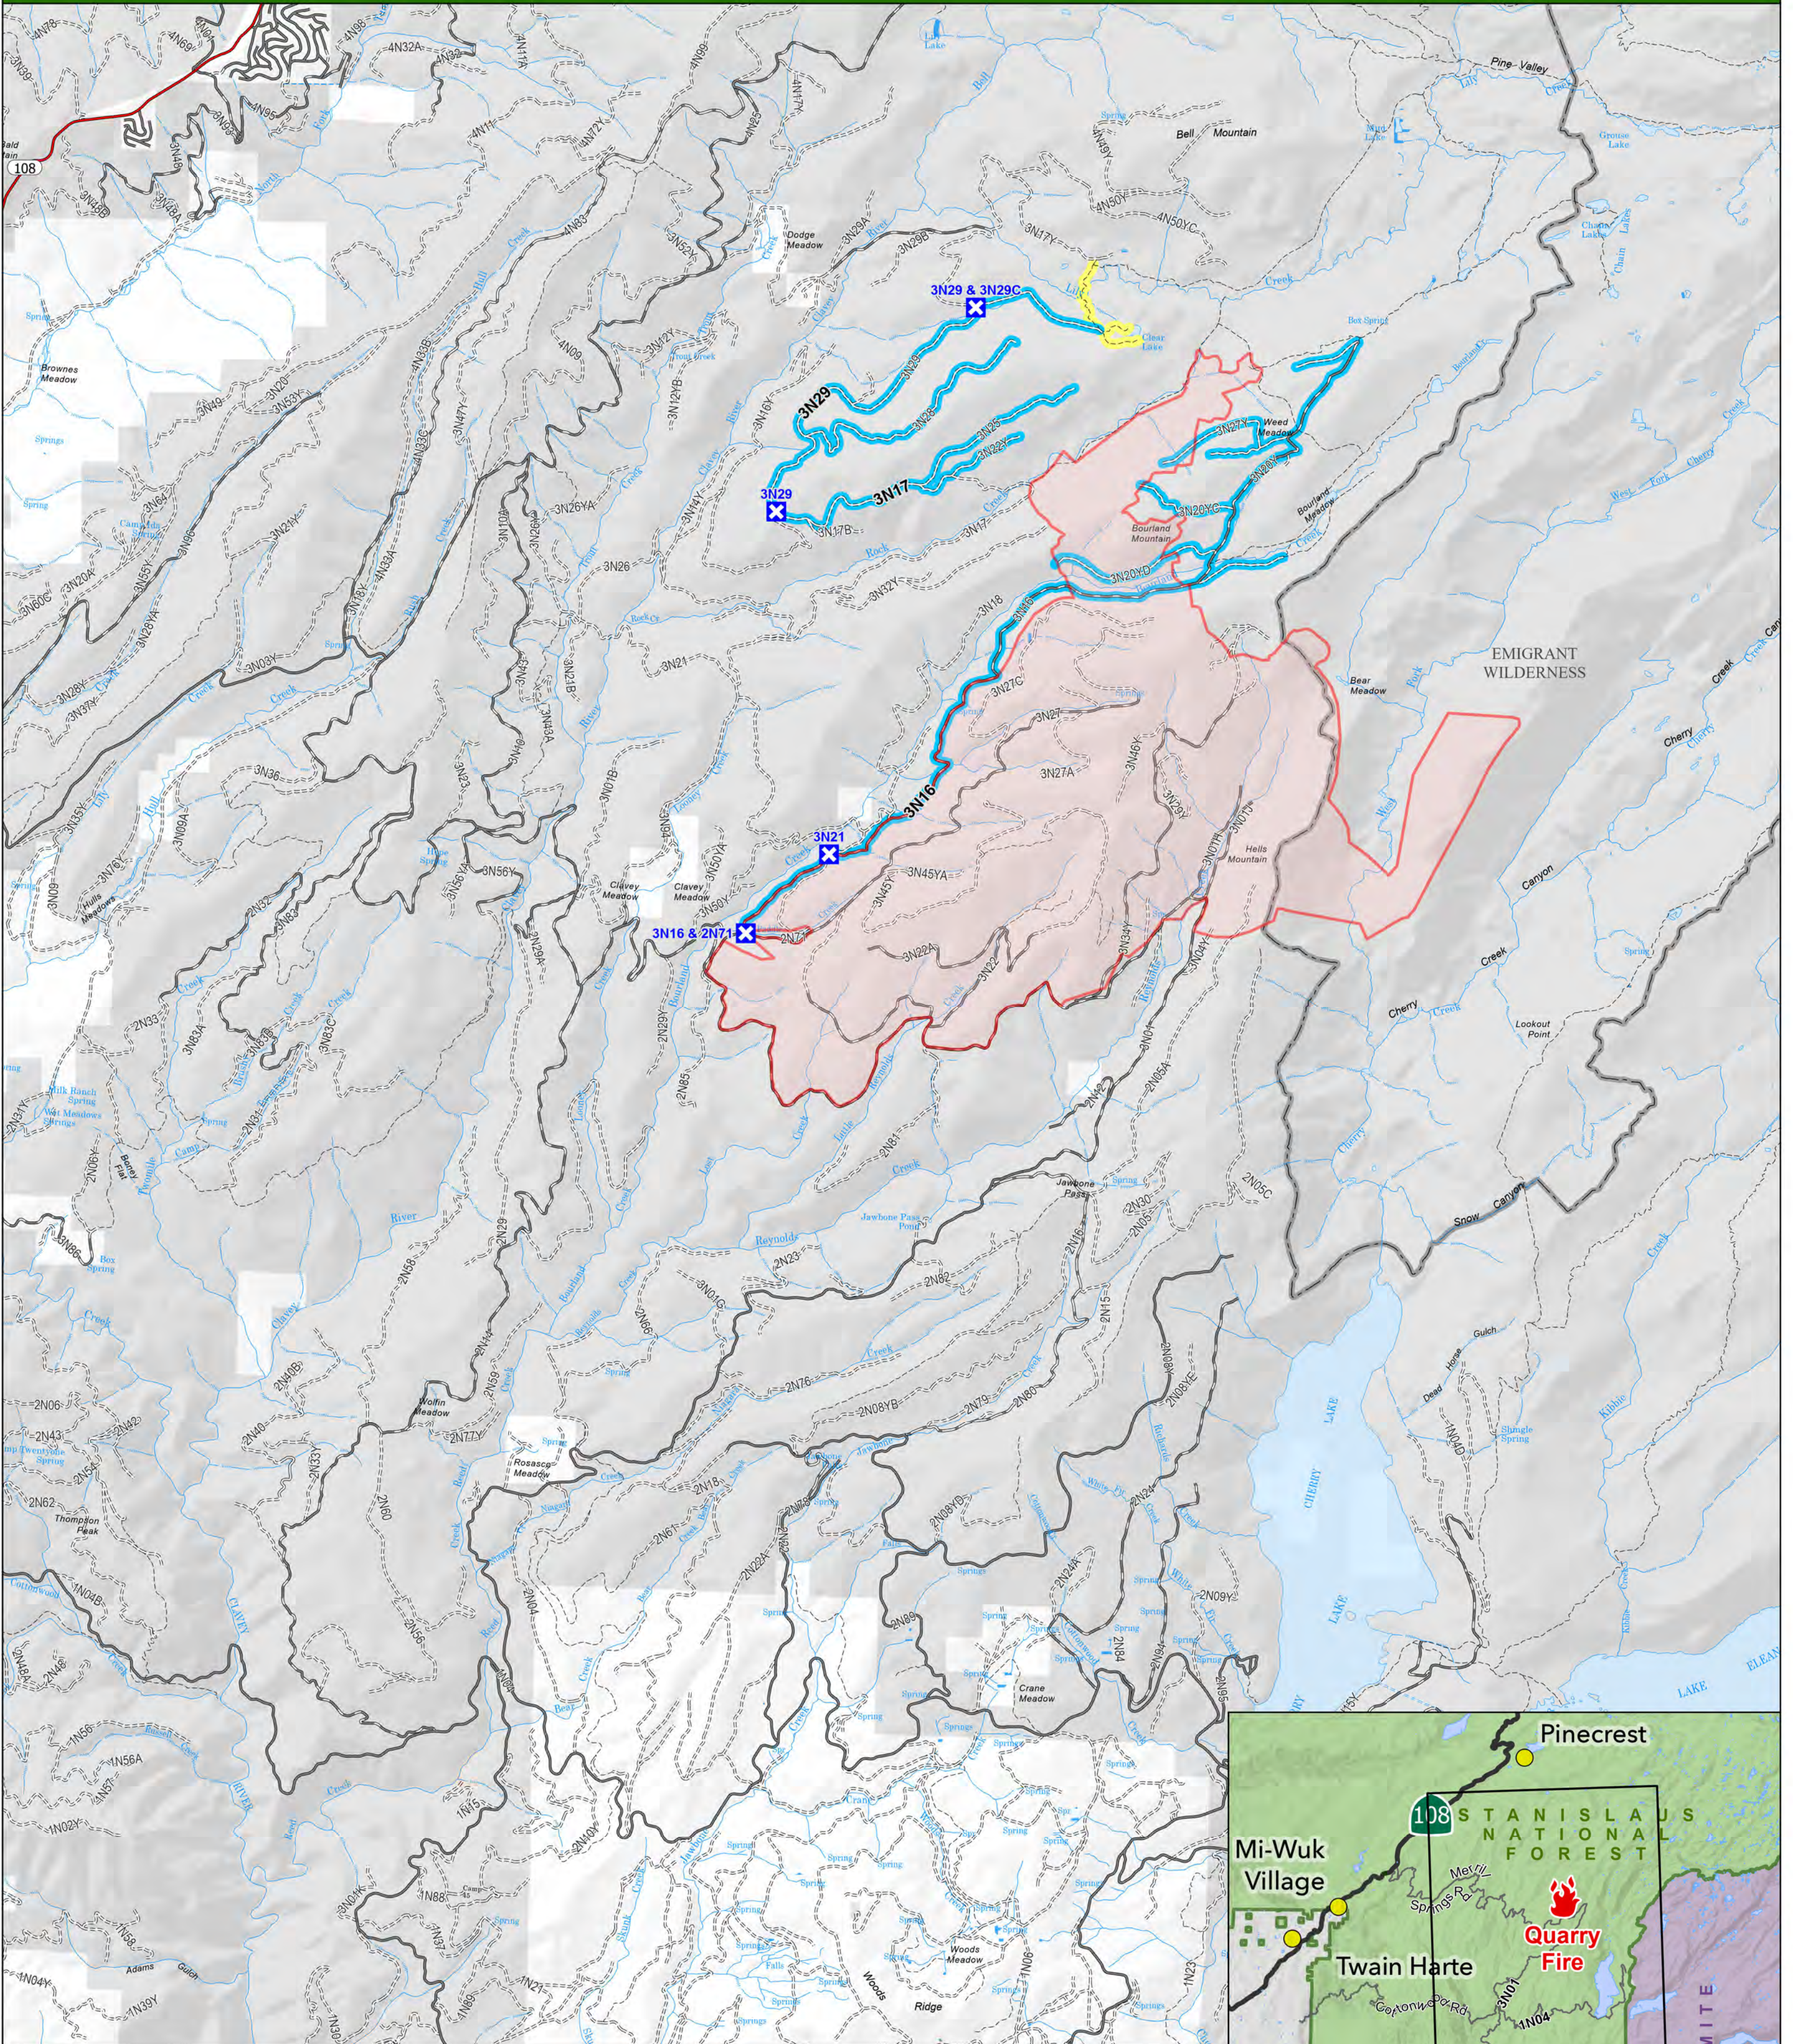

QUARRY FIRE 2023

STANISLAUS NATIONAL FOREST

- Soft Closure
- Road Soft Closure
- Trail Soft Closure
- Wildfire Daily Fire Perimeter

0 1 2 3 Miles