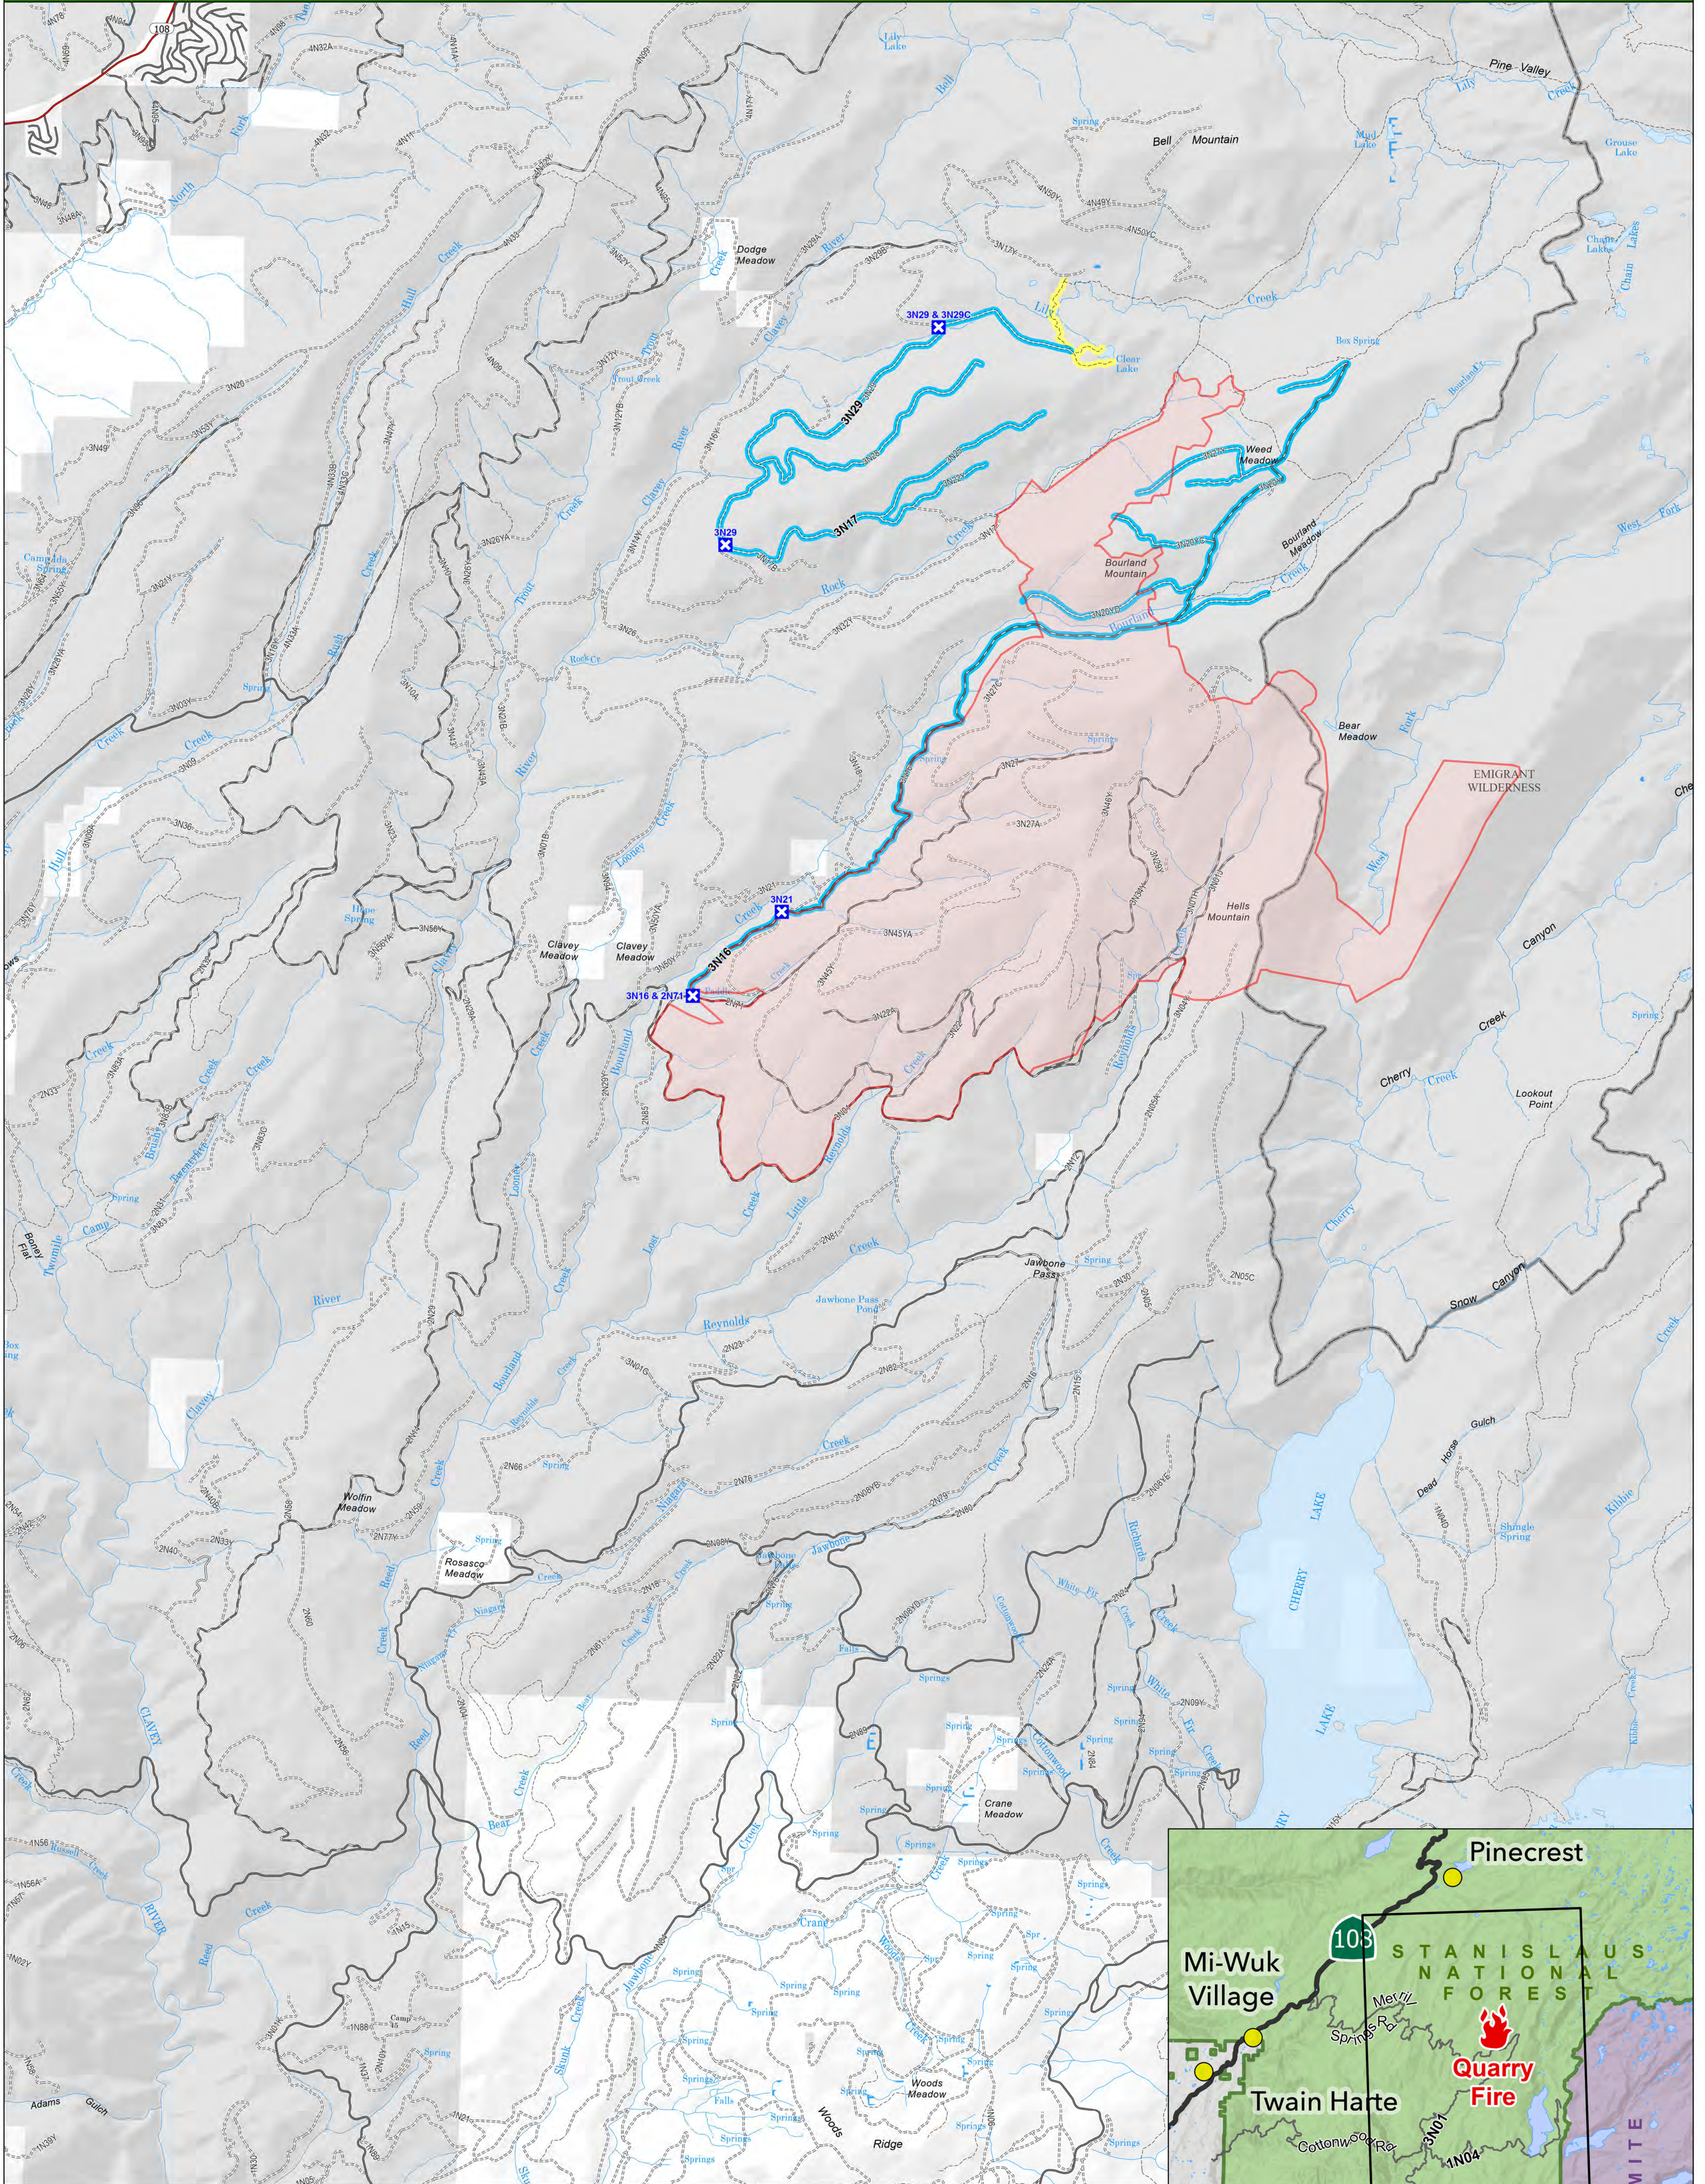

QUARRY FIRE 2023

STANISLAUS NATIONAL FOREST

- Soft Closure
- Road Soft Closure
- Trail Soft Closure
- Wildfire Daily Fire Perimeter

10/17/2023