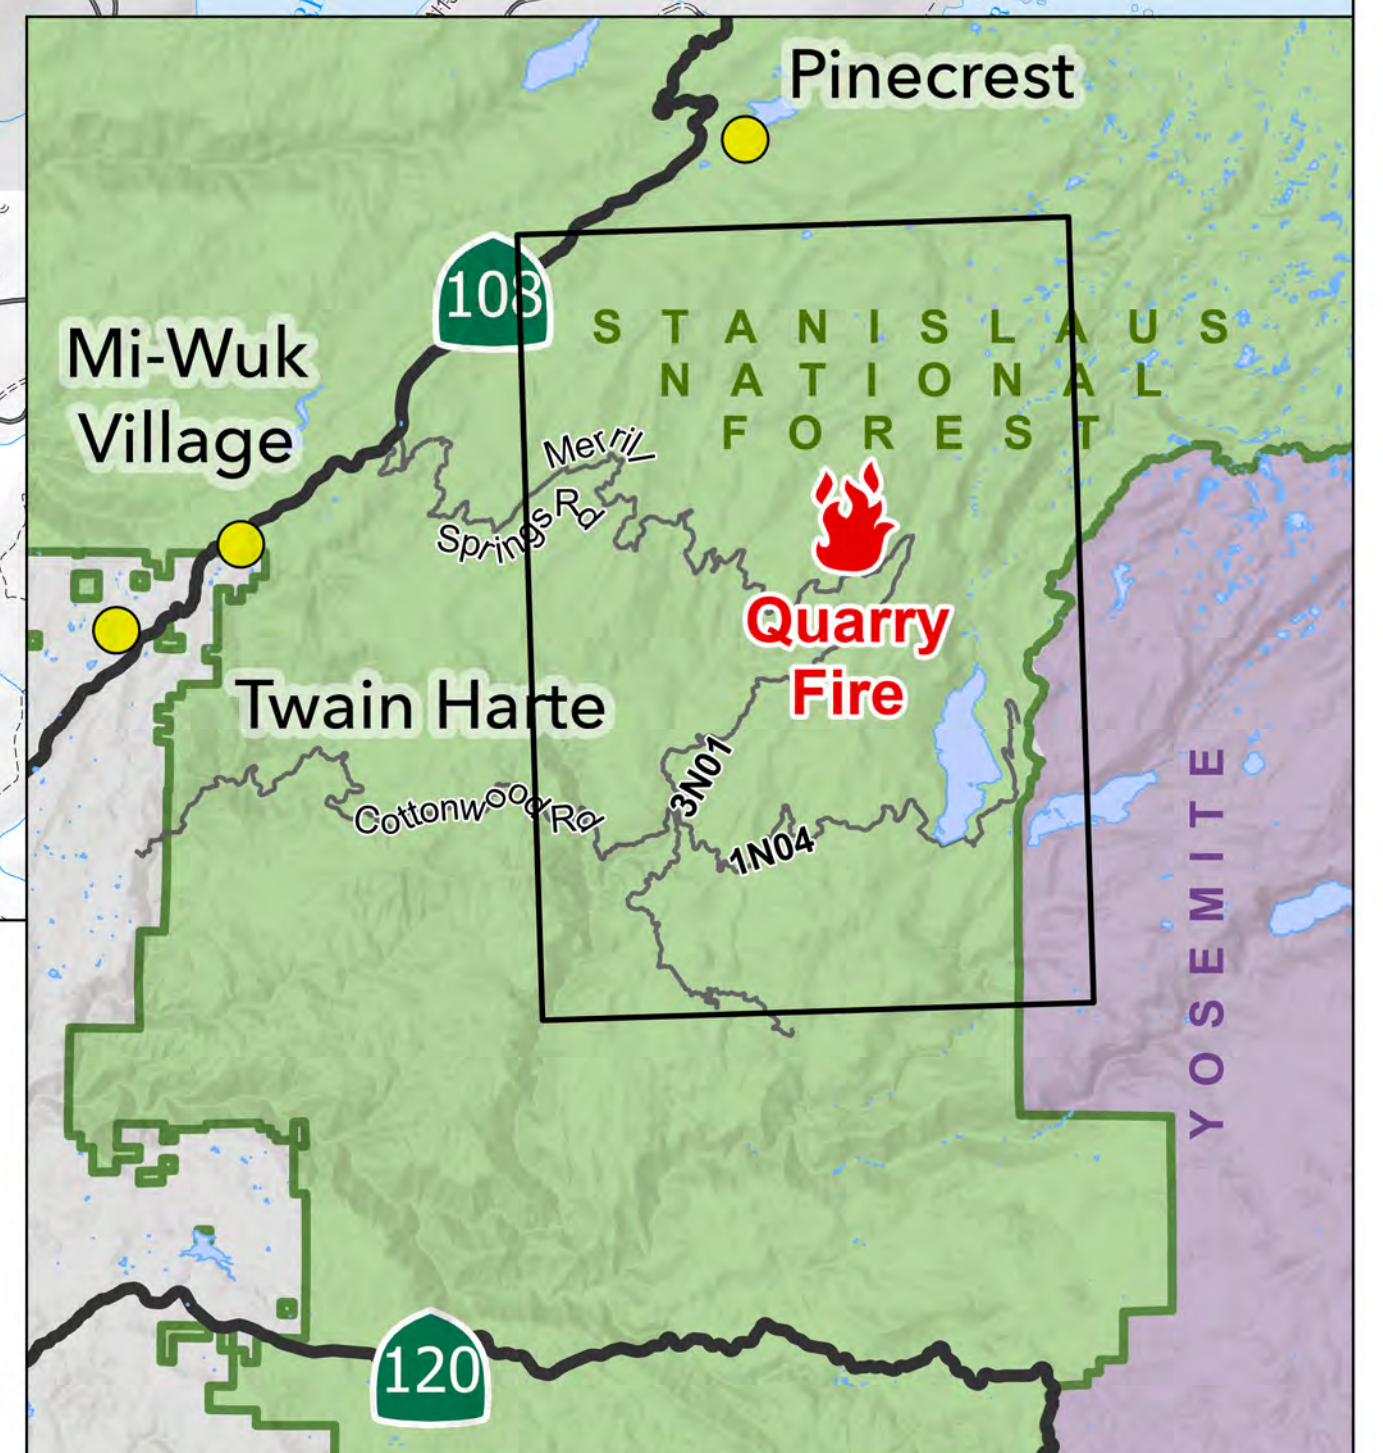

QUARRY FIRE 2023

STANISLAUS NATIONAL FOREST

- Soft Closure
- Road Soft Closure
- Trail Soft Closure
- Wildfire Daily Fire Perimeter

10/17/2023