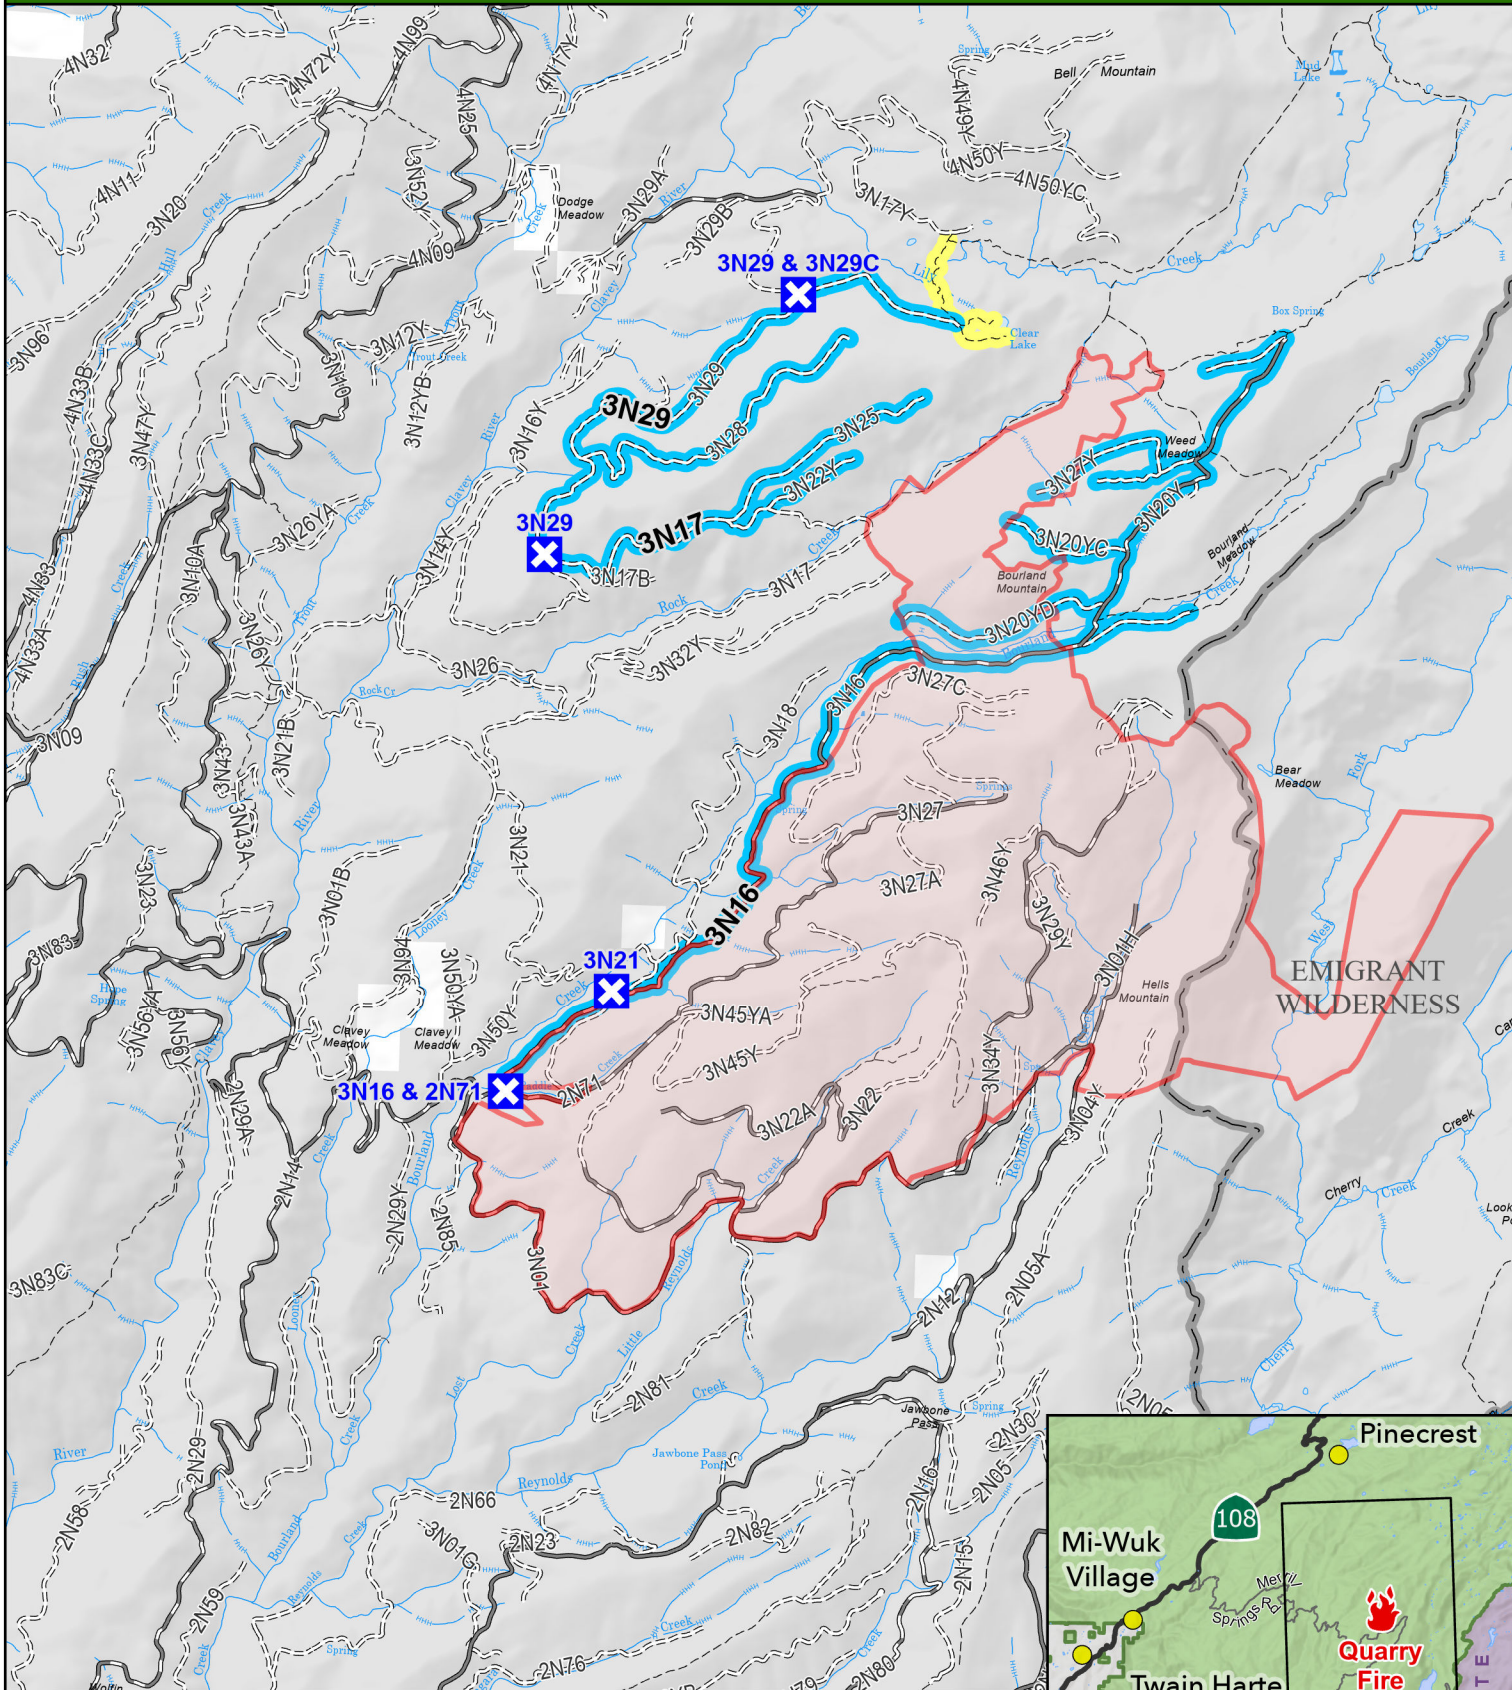

QUARRY FIRE 2023

STANISLAUS NATIONAL FOREST

Soft Closure Wildfire Daily Fire Perimeter

Road Soft Closure

Trail Soft Closure

0 1 2 Miles