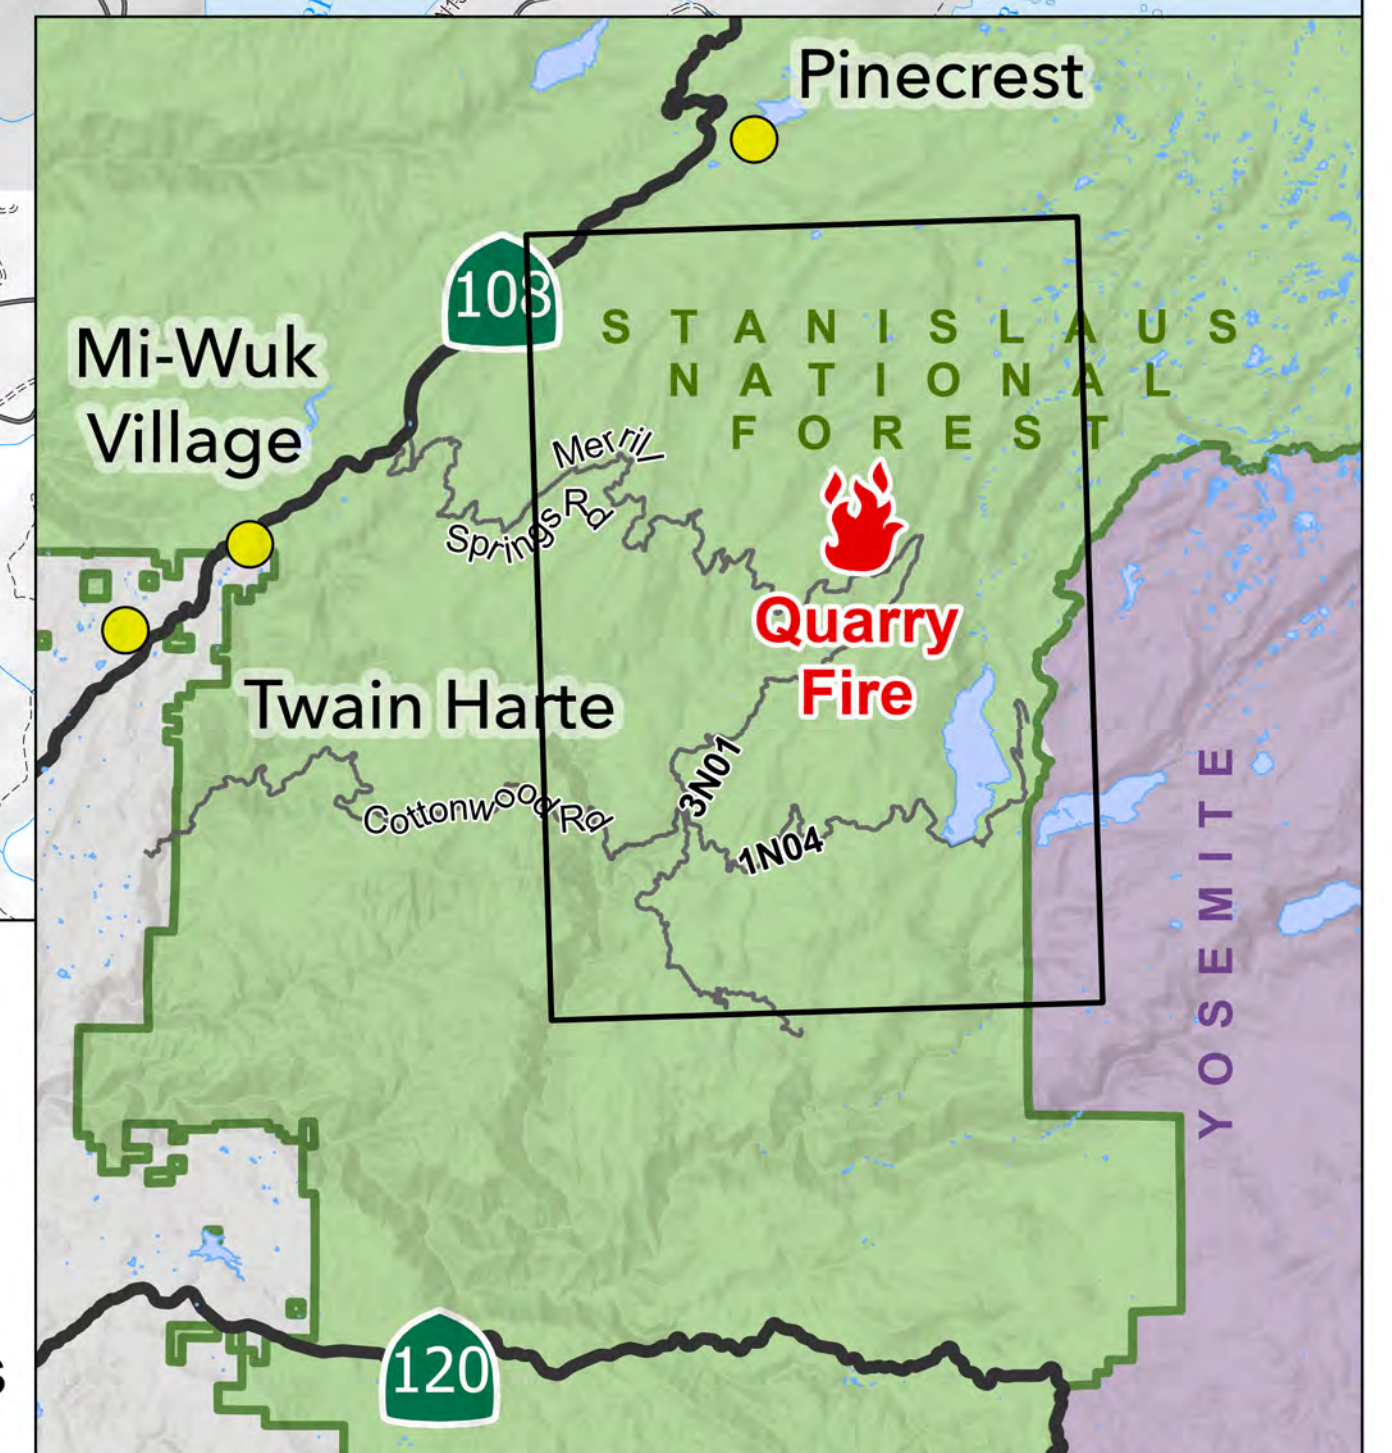

# QUARRY FIRE 2023

STANISLAUS NATIONAL FOREST

- Soft Closure
- Road Soft Closure
- Trail Soft Closure
- Wildfire Daily Fire Perimeter

0 1 2 3 Miles

10/18/2023