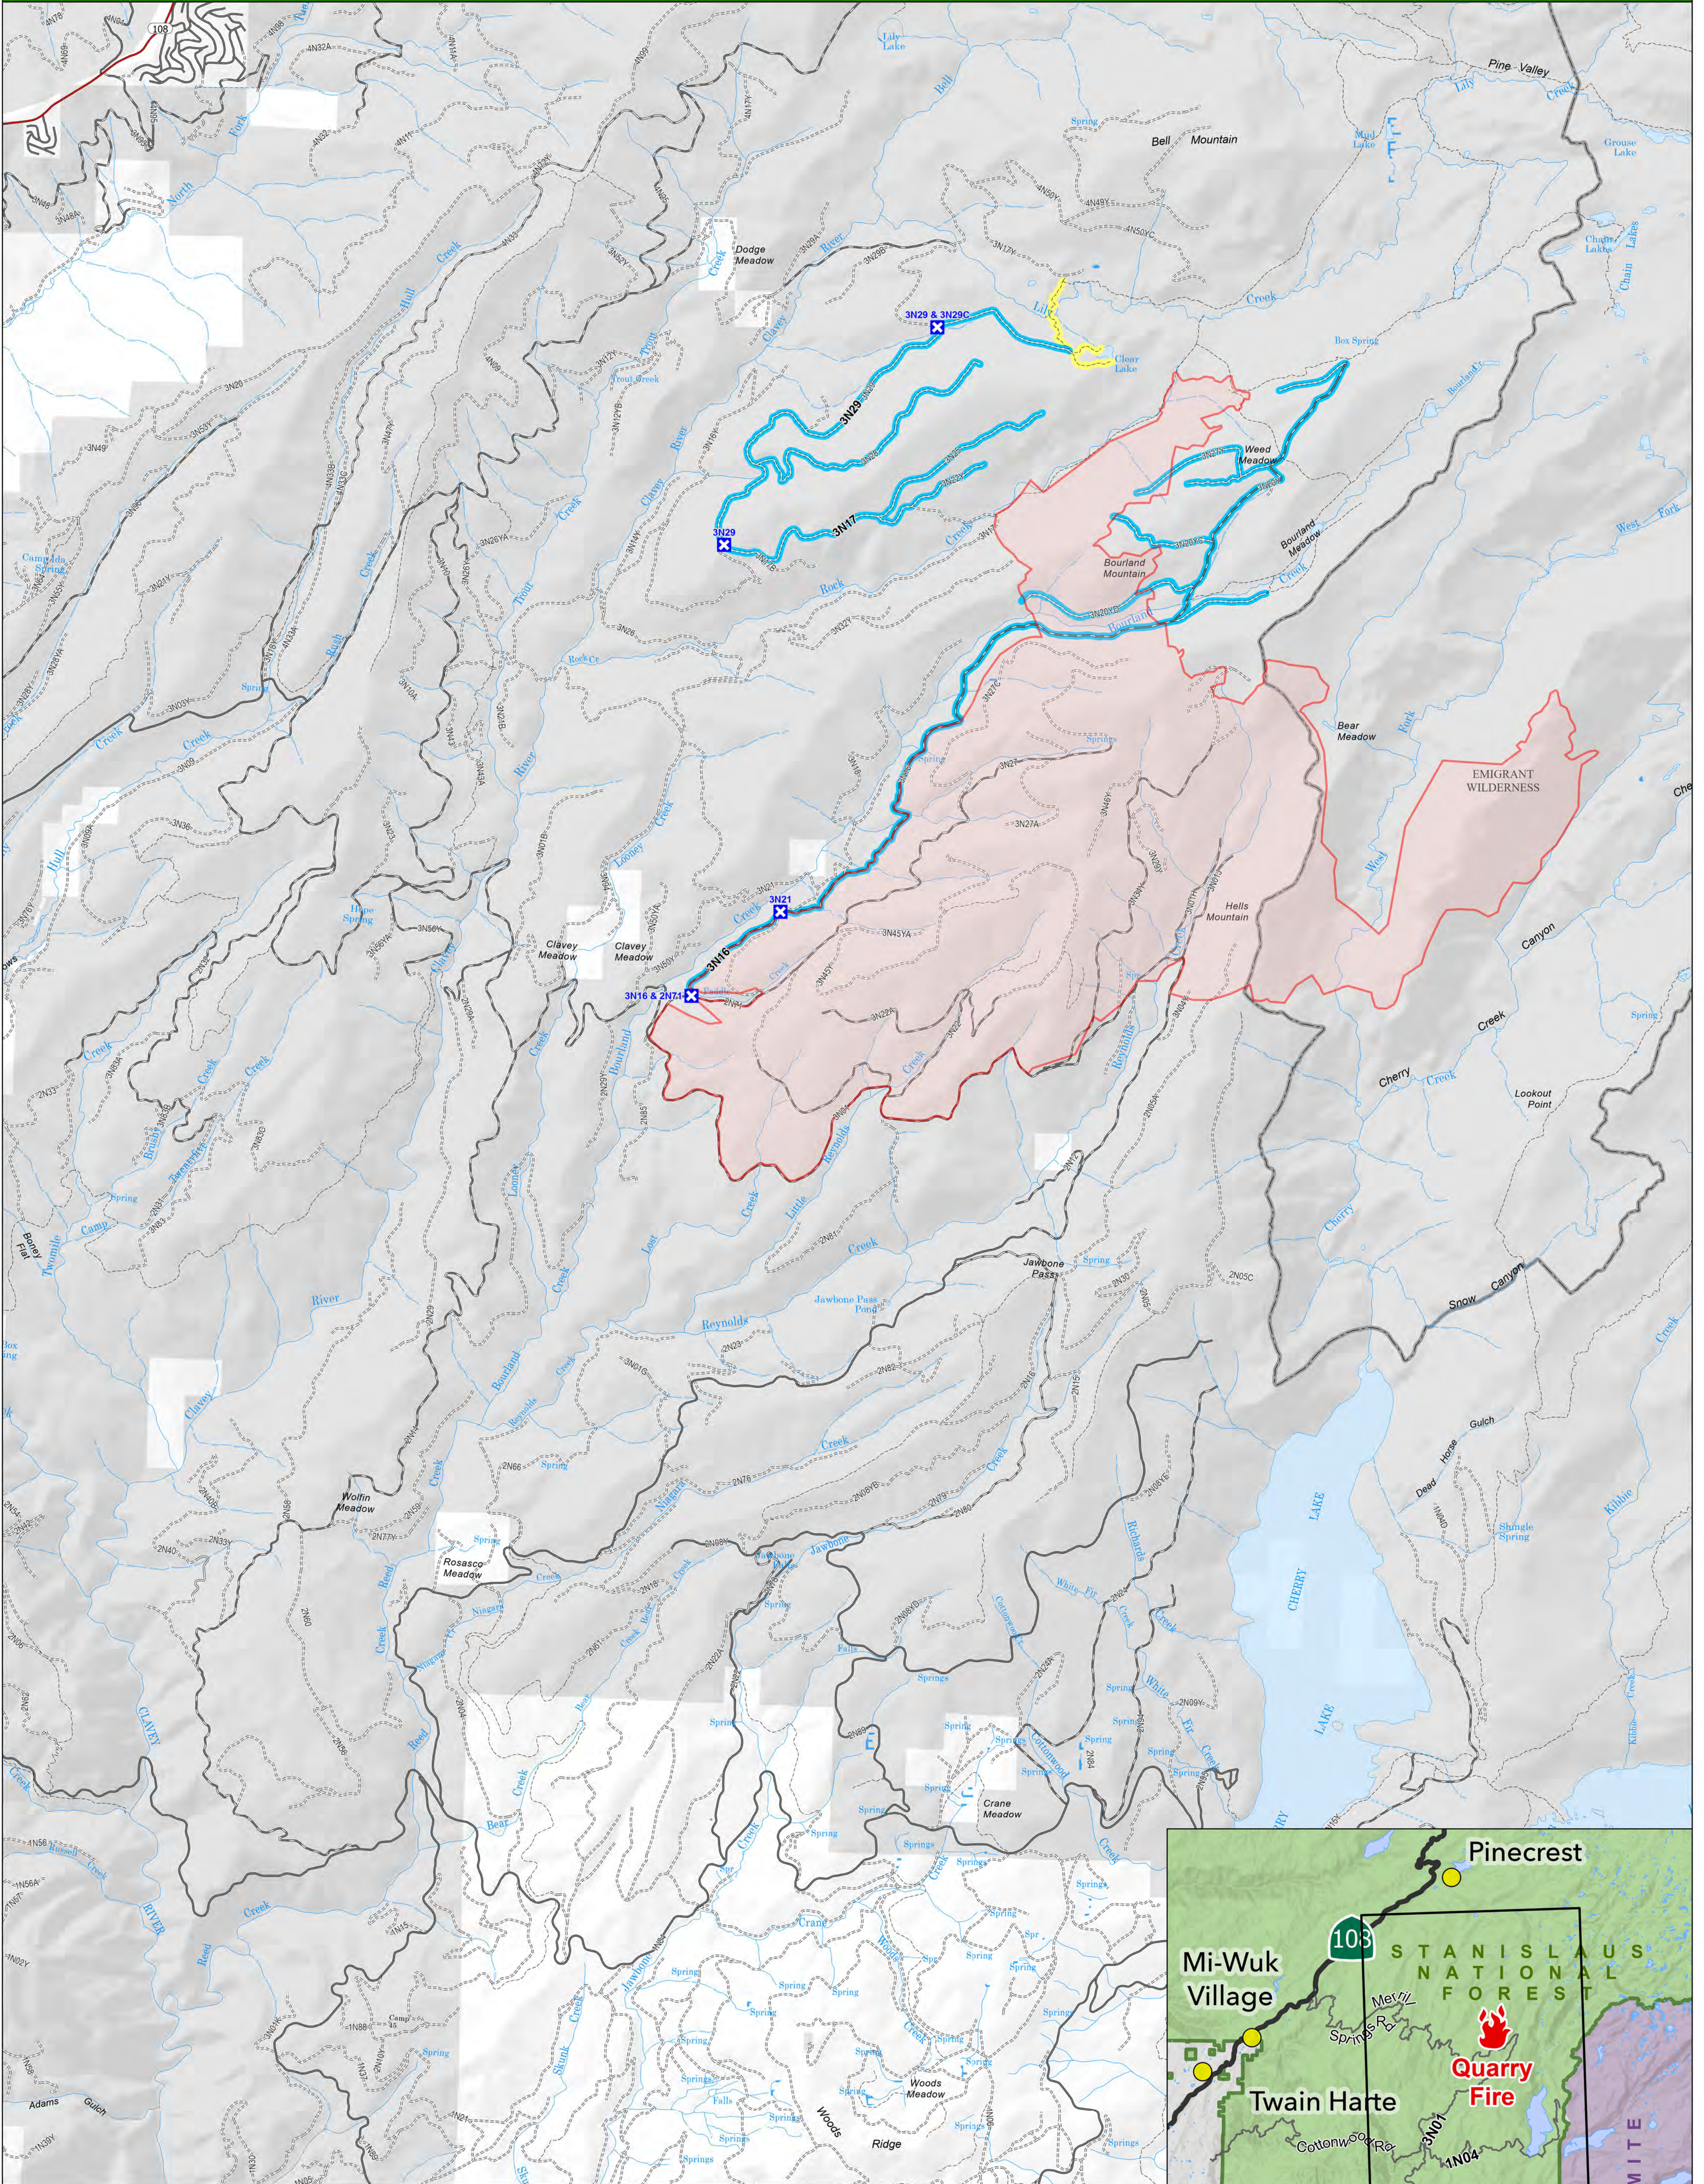

# QUARRY FIRE 2023

STANISLAUS NATIONAL FOREST

- Soft Closure
- Road Soft Closure
- Trail Soft Closure
- Wildfire Daily Fire Perimeter

0 1 2 3 Miles

10/18/2023