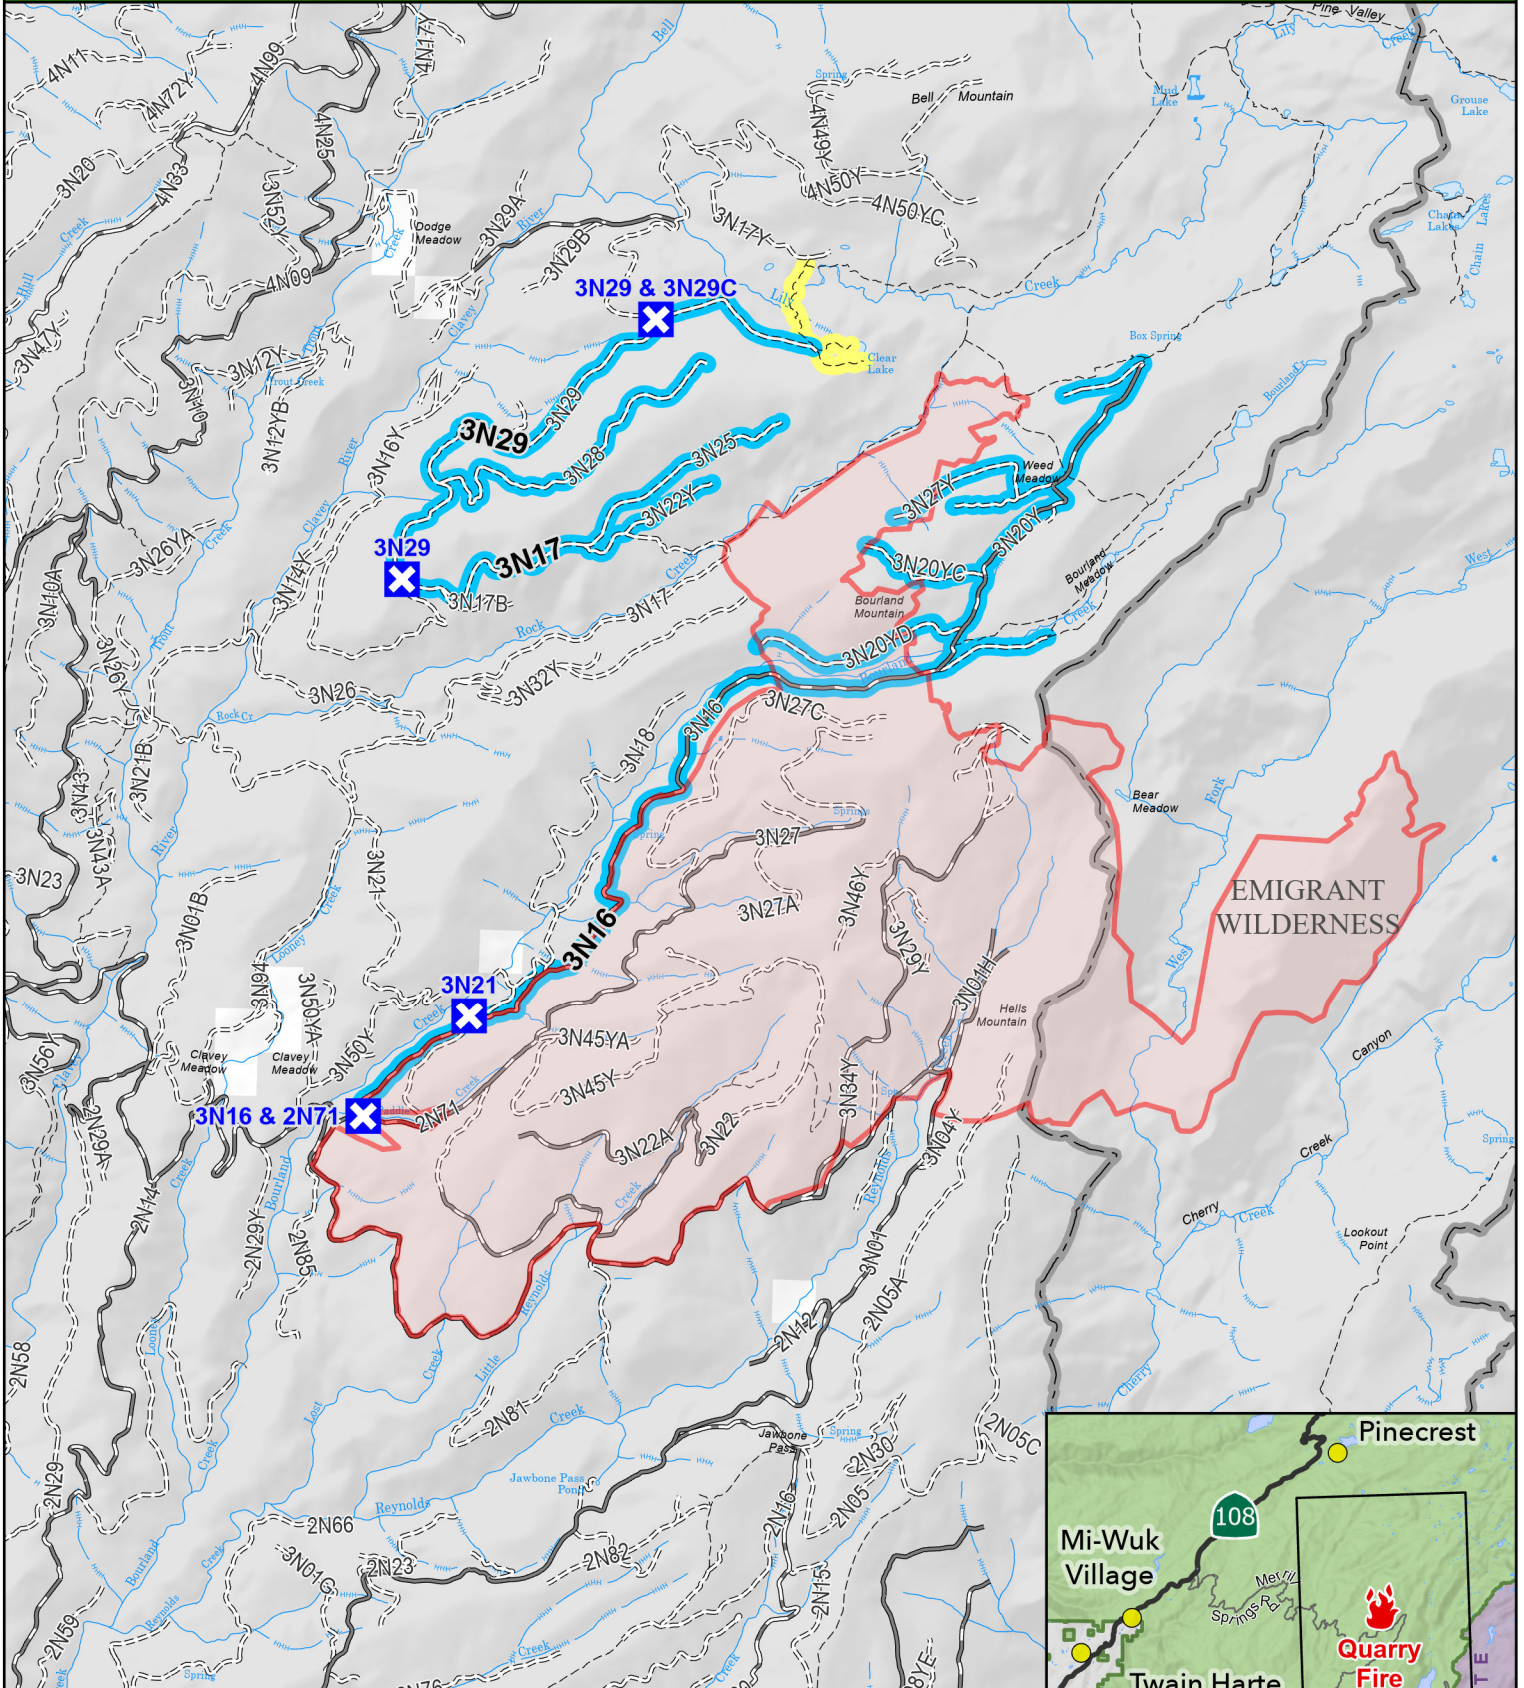

# QUARRY FIRE 2023

STANISLAUS NATIONAL FOREST

- Soft Closure
- Wildfire Daily Fire Perimeter
- Road Soft Closure
- Trail Soft Closure

0 1 2 Miles