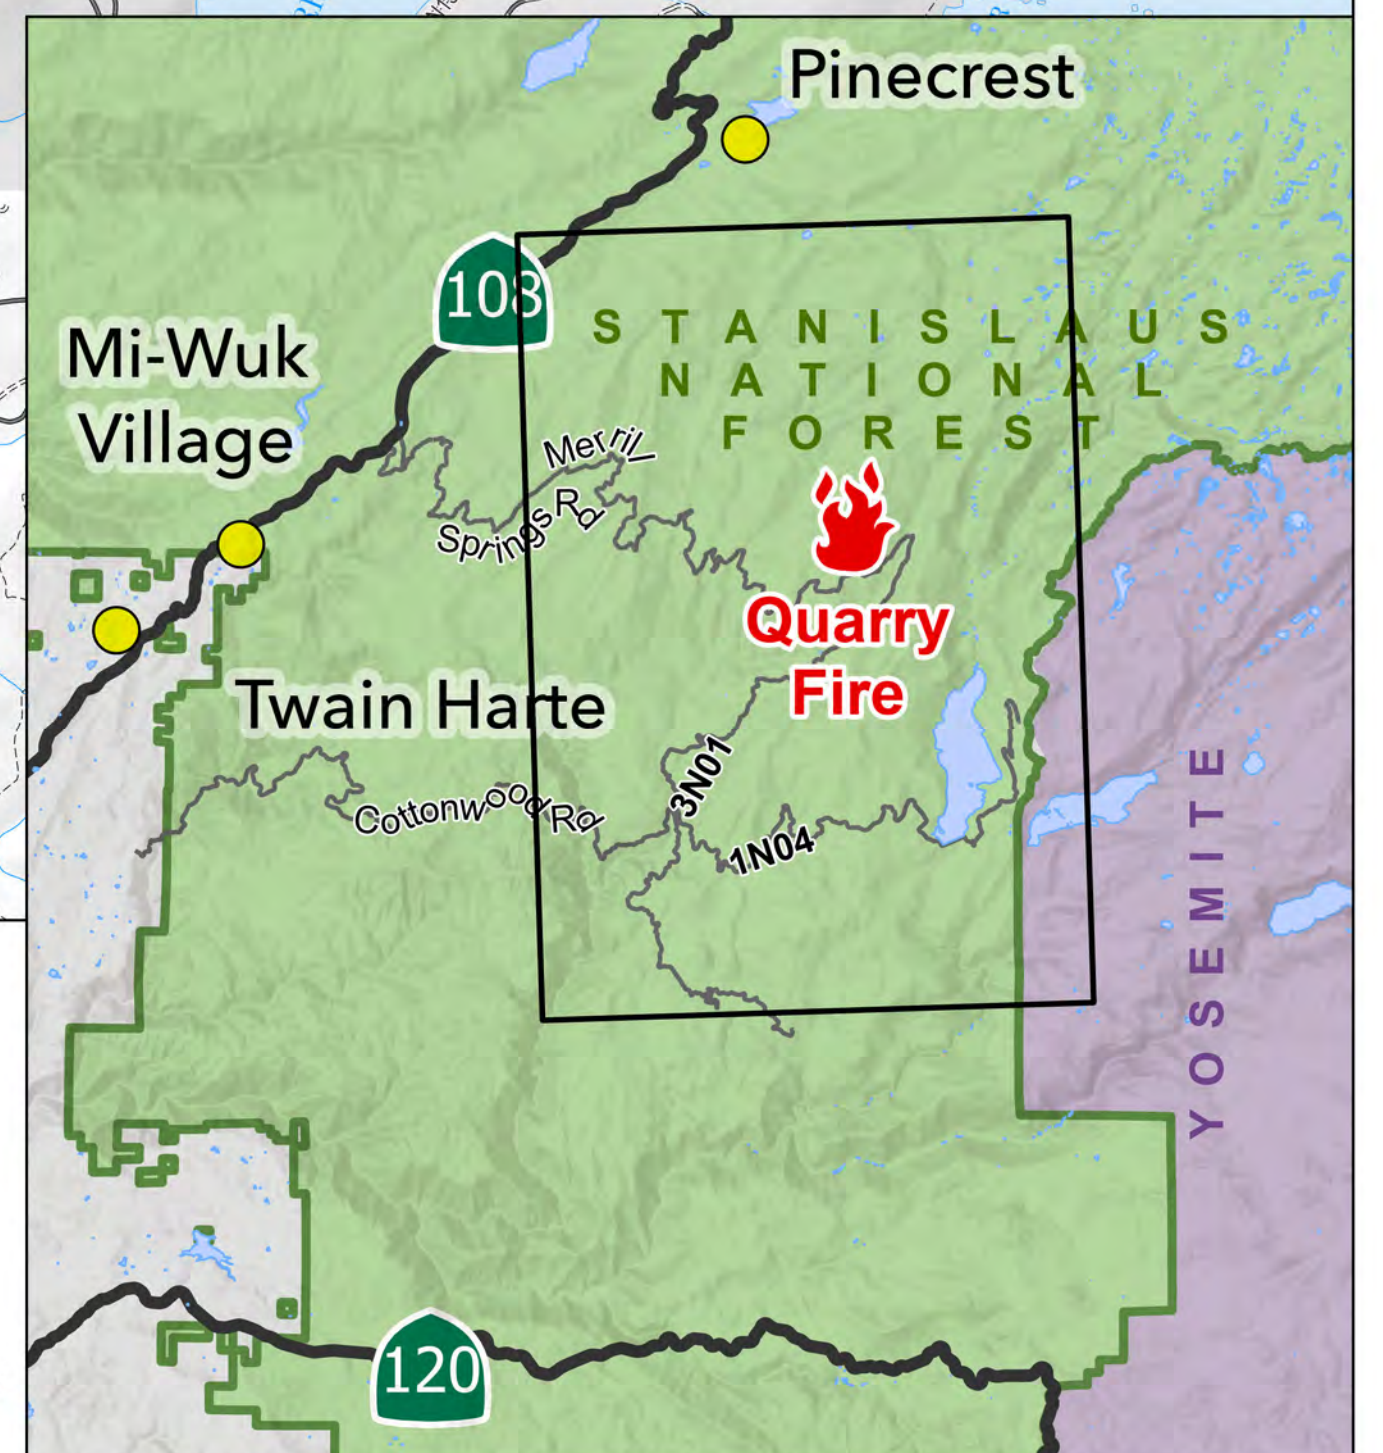

# QUARRY FIRE 2023

STANISLAUS NATIONAL FOREST

- ⊠ Soft Closure
- Road Soft Closure
- Trail Soft Closure
- Wildfire Daily Fire Perimeter

10/19/2023