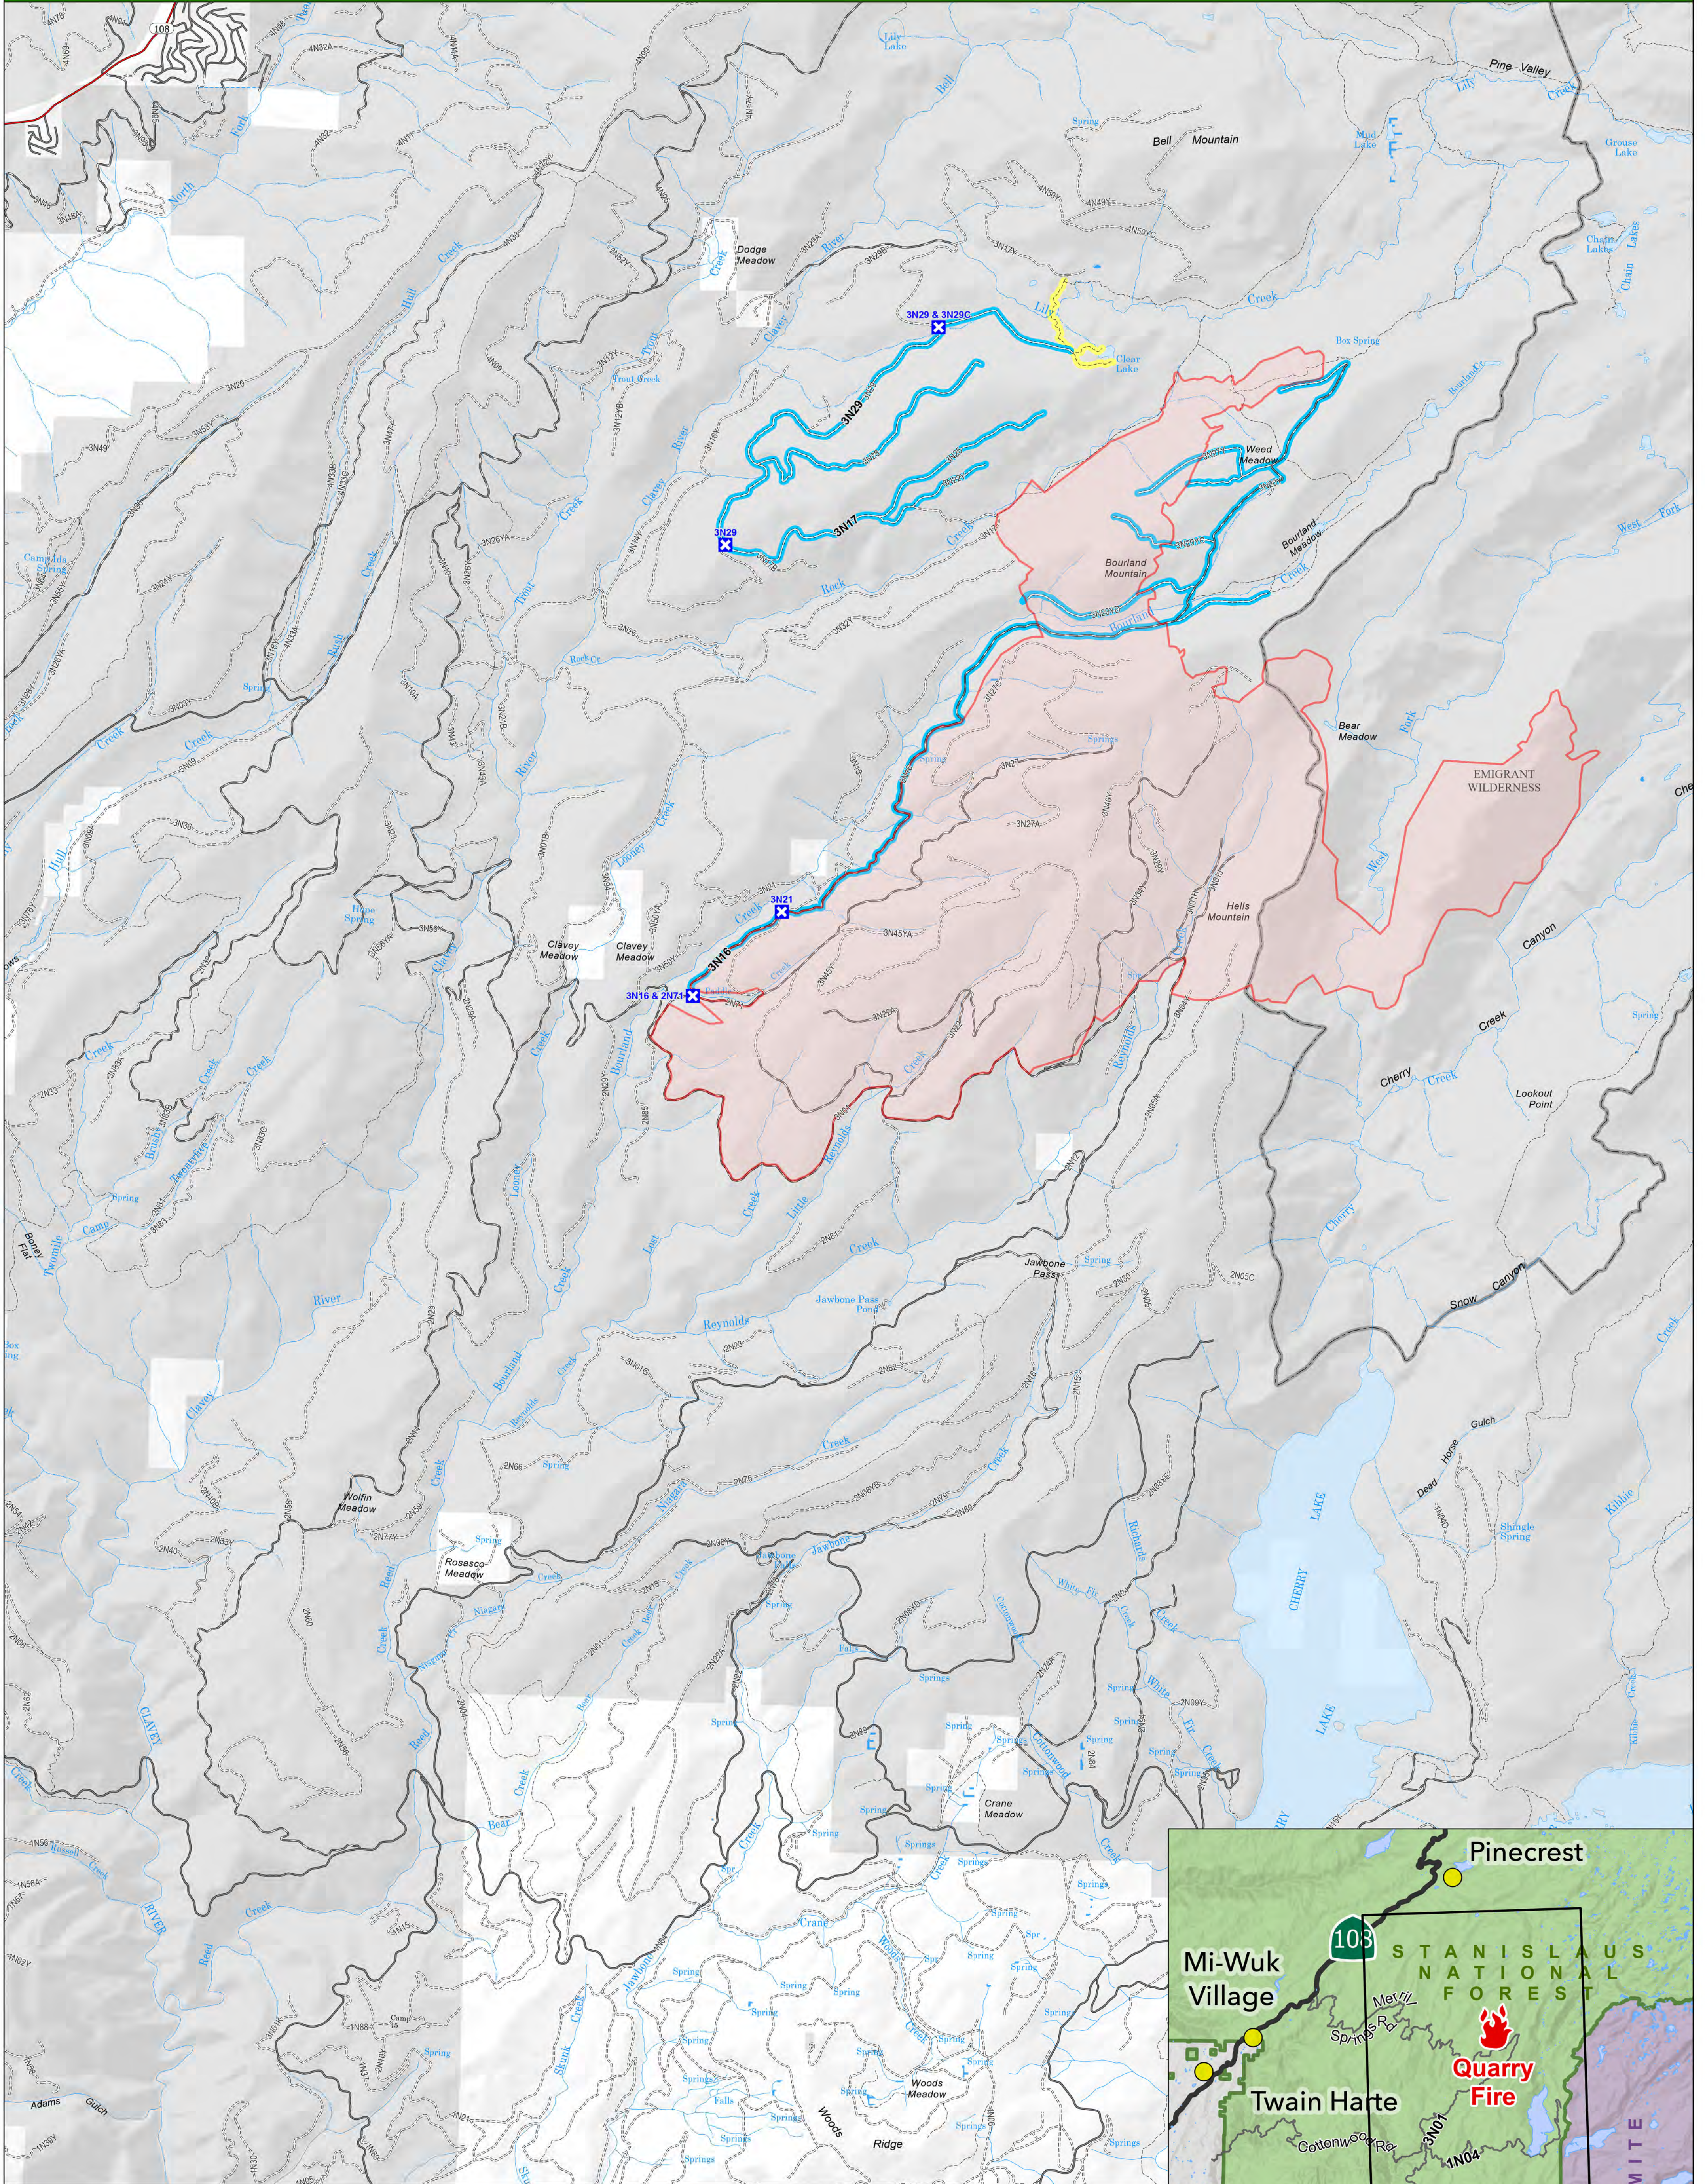

# QUARRY FIRE 2023

STANISLAUS NATIONAL FOREST

- ⊠ Soft Closure
- Road Soft Closure
- Trail Soft Closure
- Wildfire Daily Fire Perimeter

10/19/2023