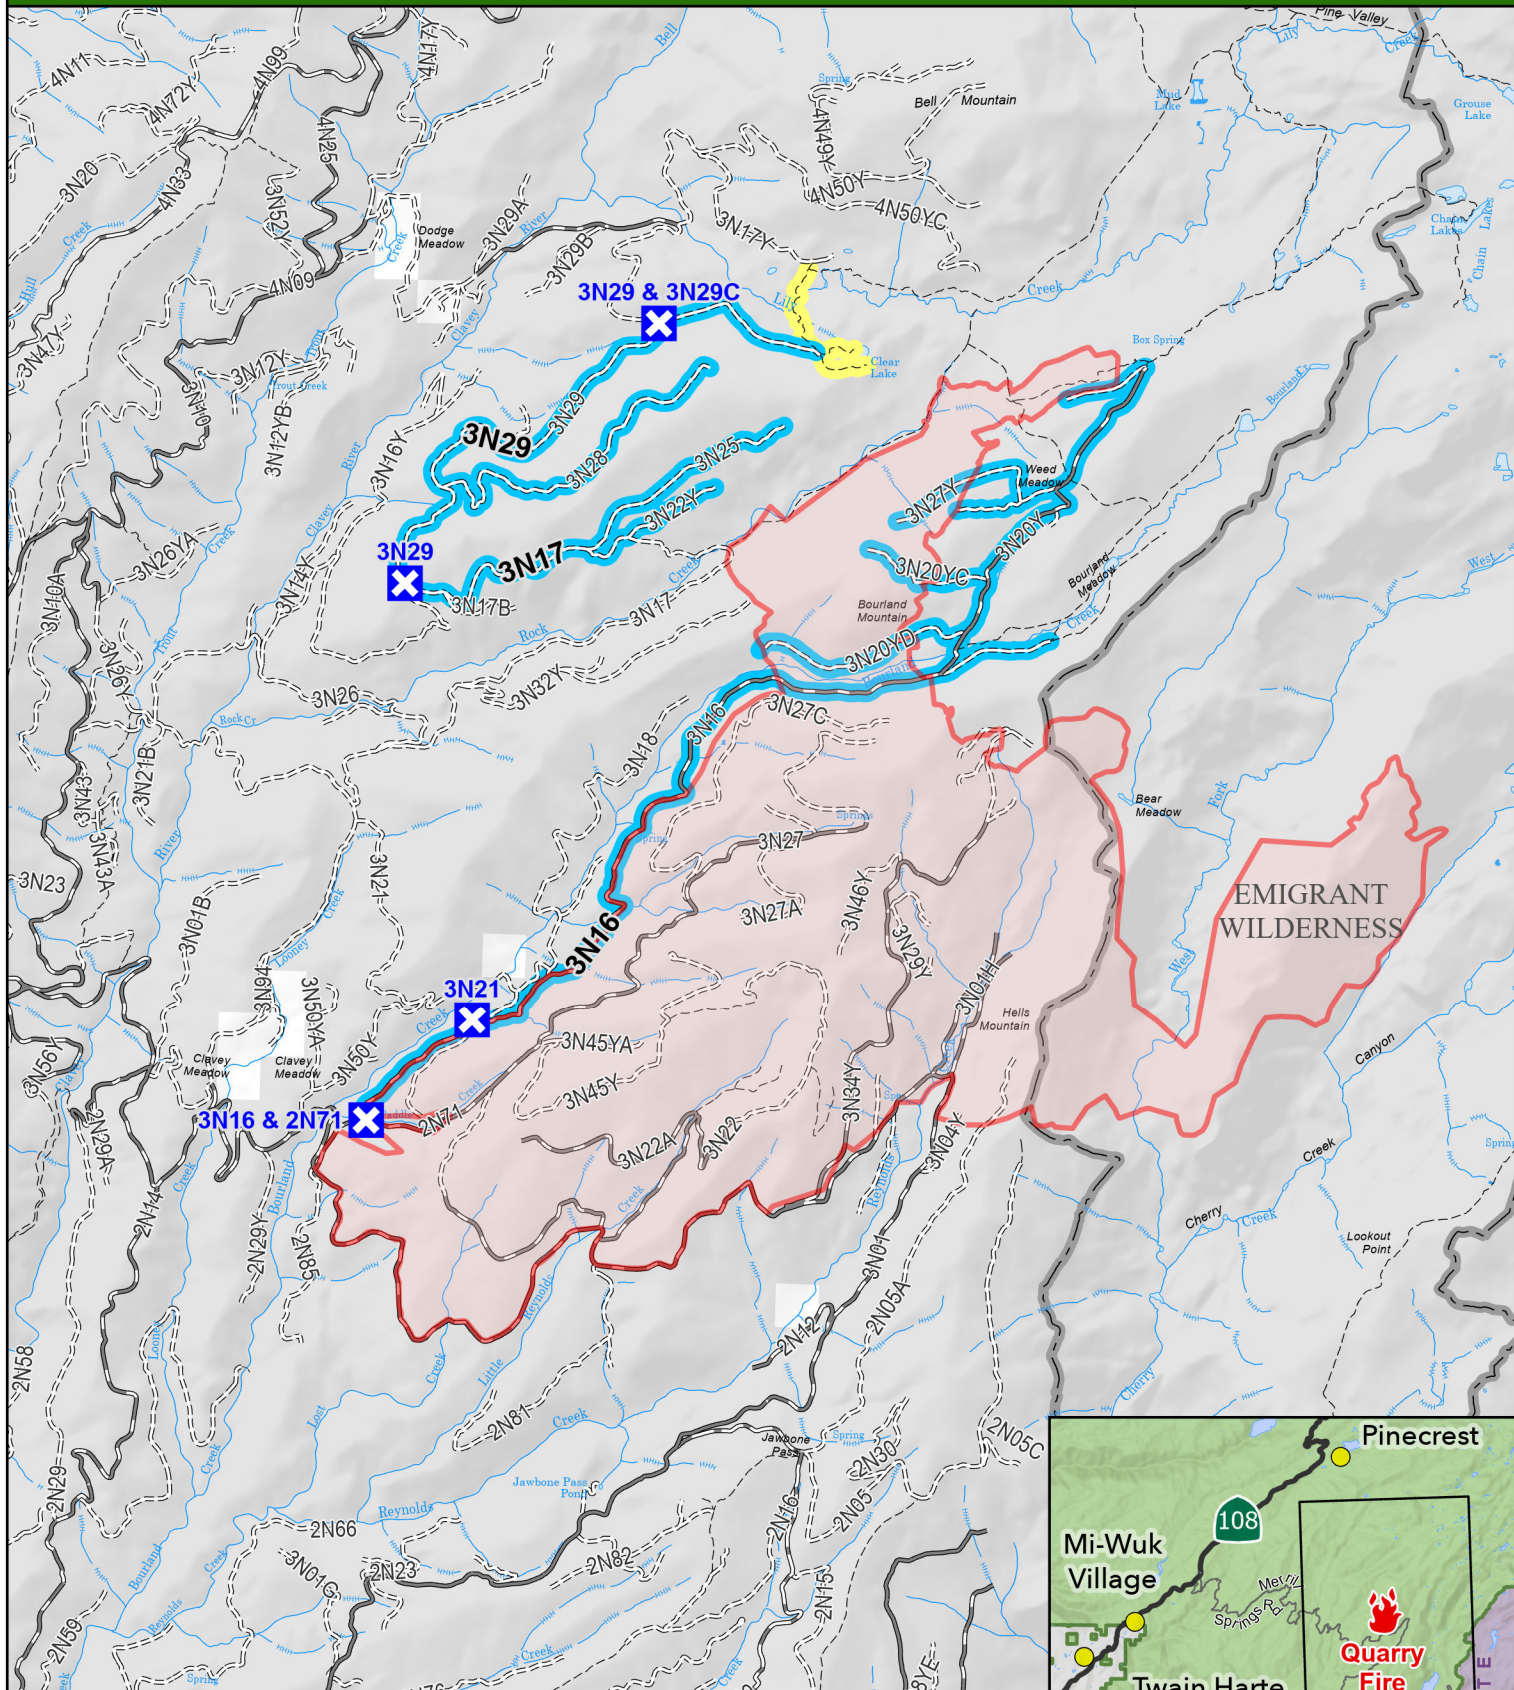

QUARRY FIRE 2023

STANISLAUS NATIONAL FOREST

- Soft Closure
 - Wildfire Daily Fire Perimeter
 - Road Soft Closure
 - Trail Soft Closure
- 0 1 2 Miles