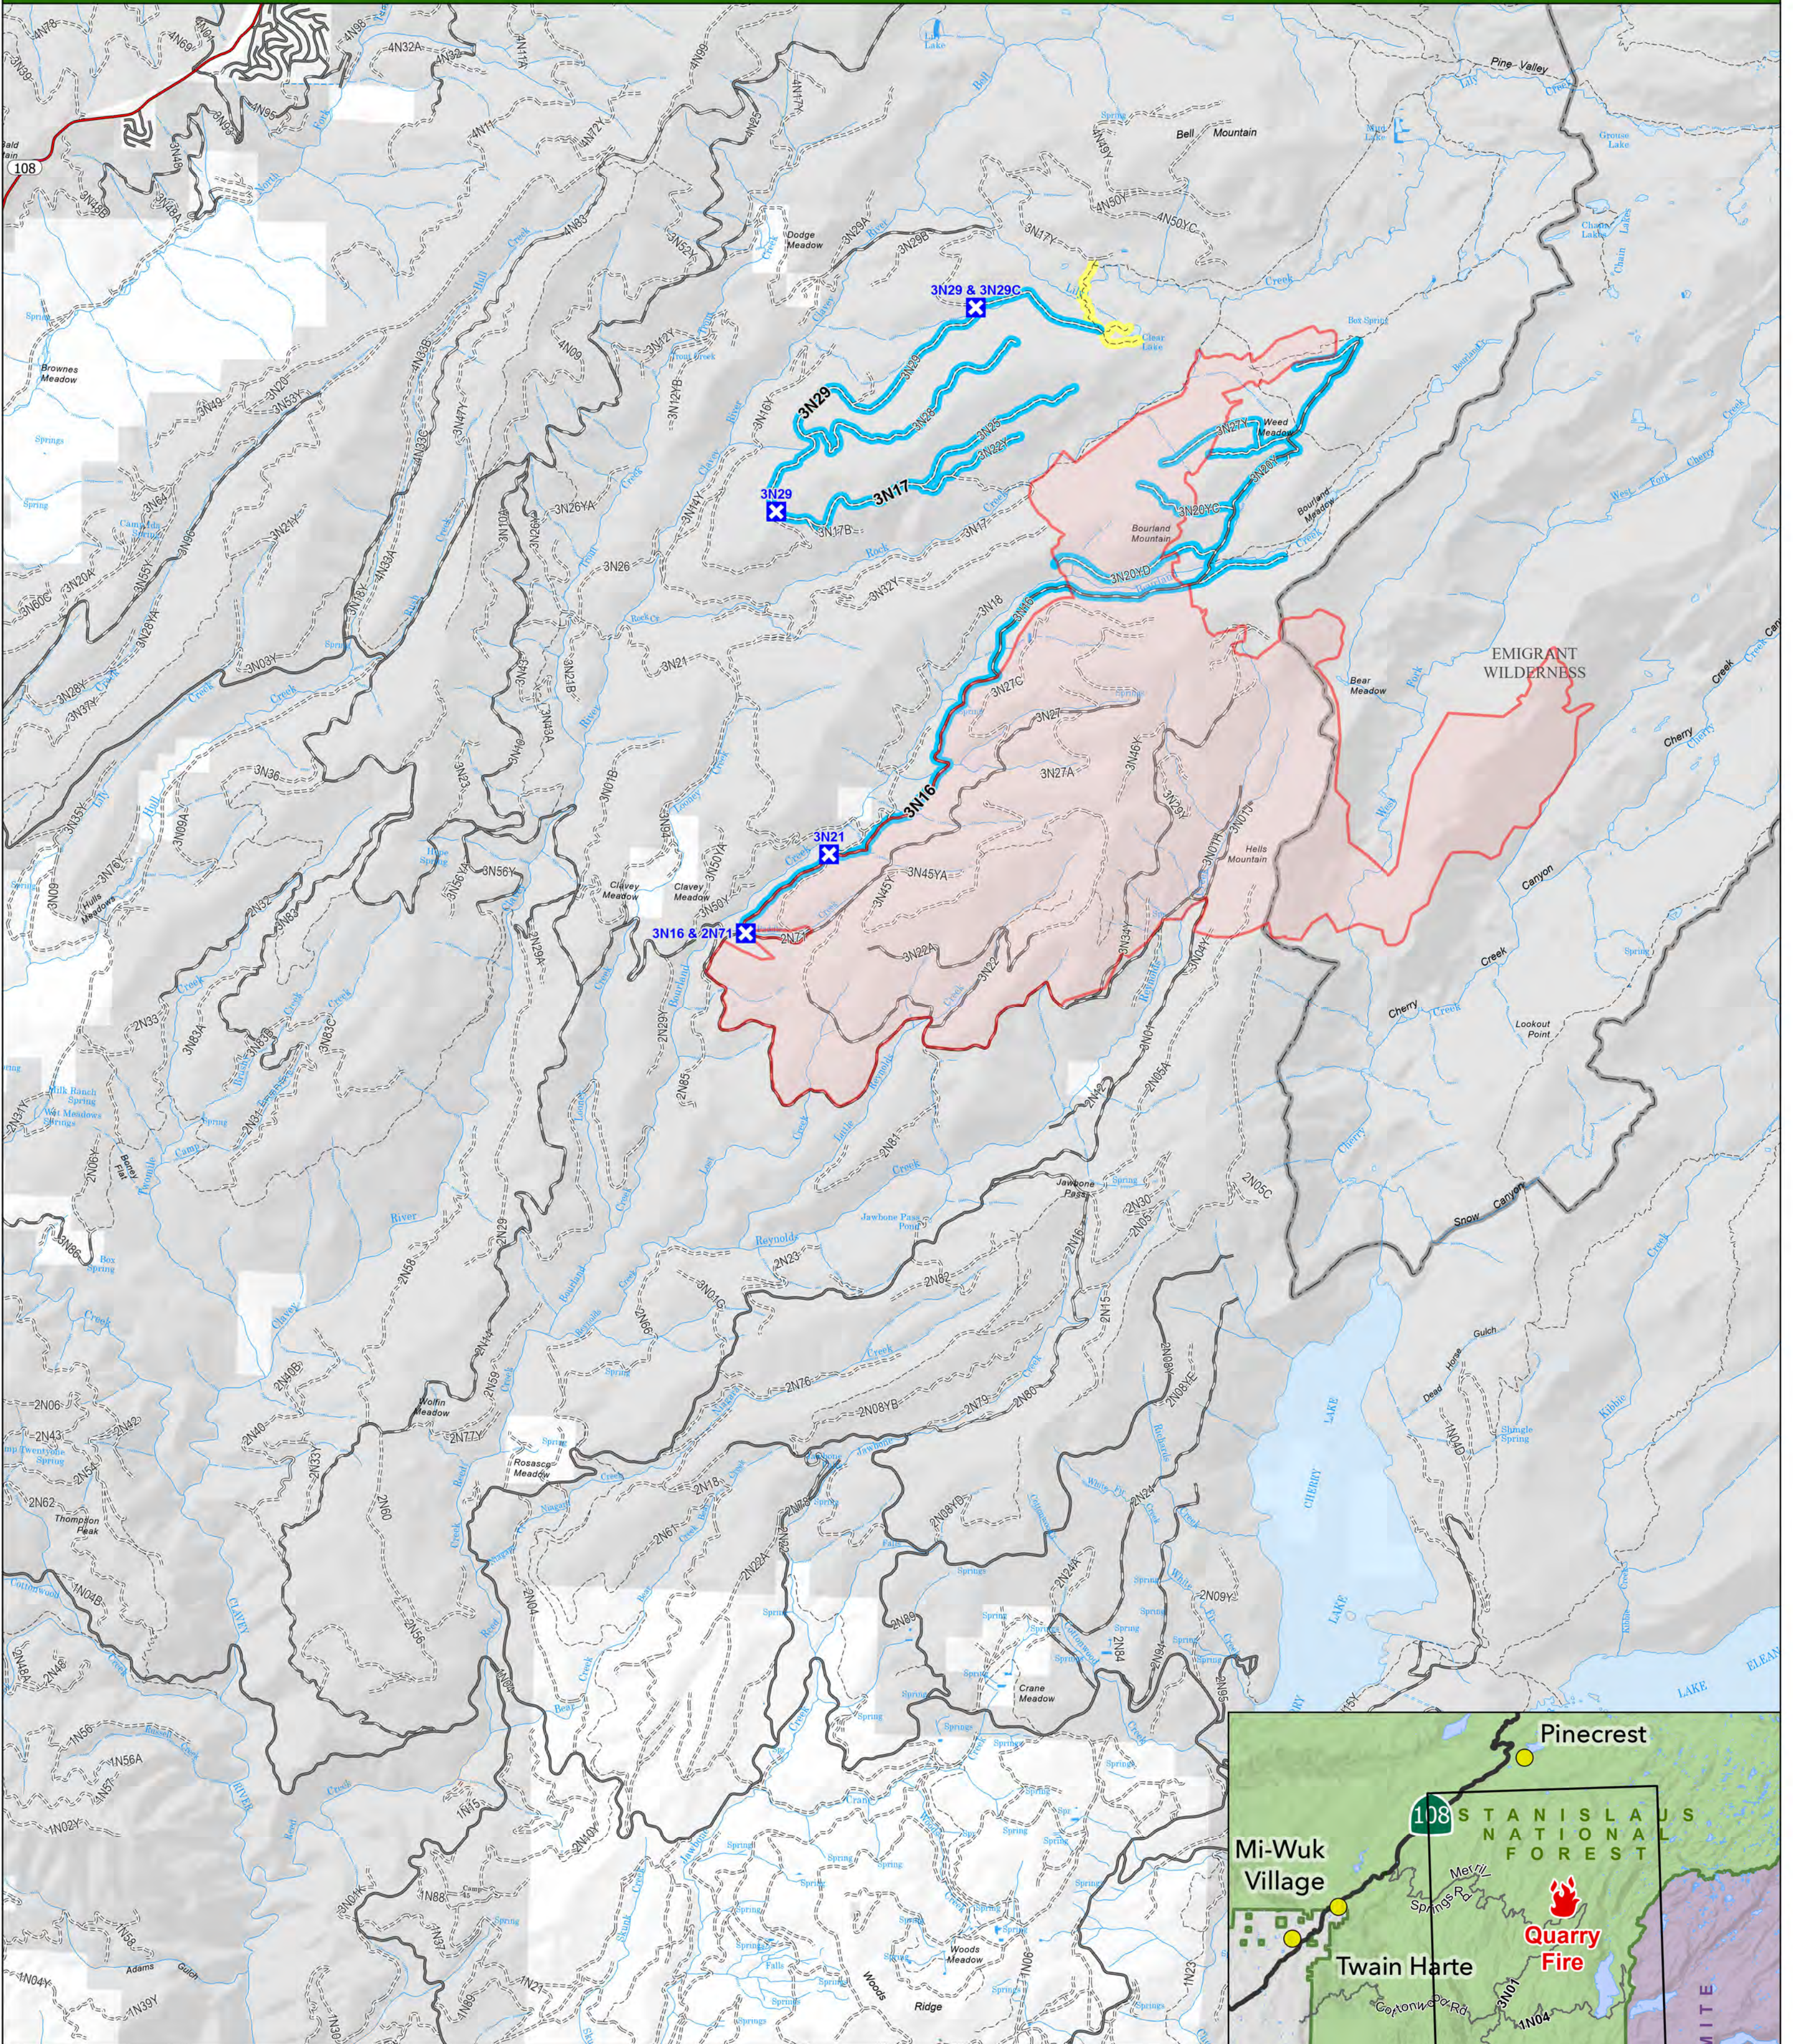

QUARRY FIRE 2023

STANISLAUS NATIONAL FOREST

- Soft Closure
- Road Soft Closure
- Trail Soft Closure
- Wildfire Daily Fire Perimeter

0 1 2 3 Miles