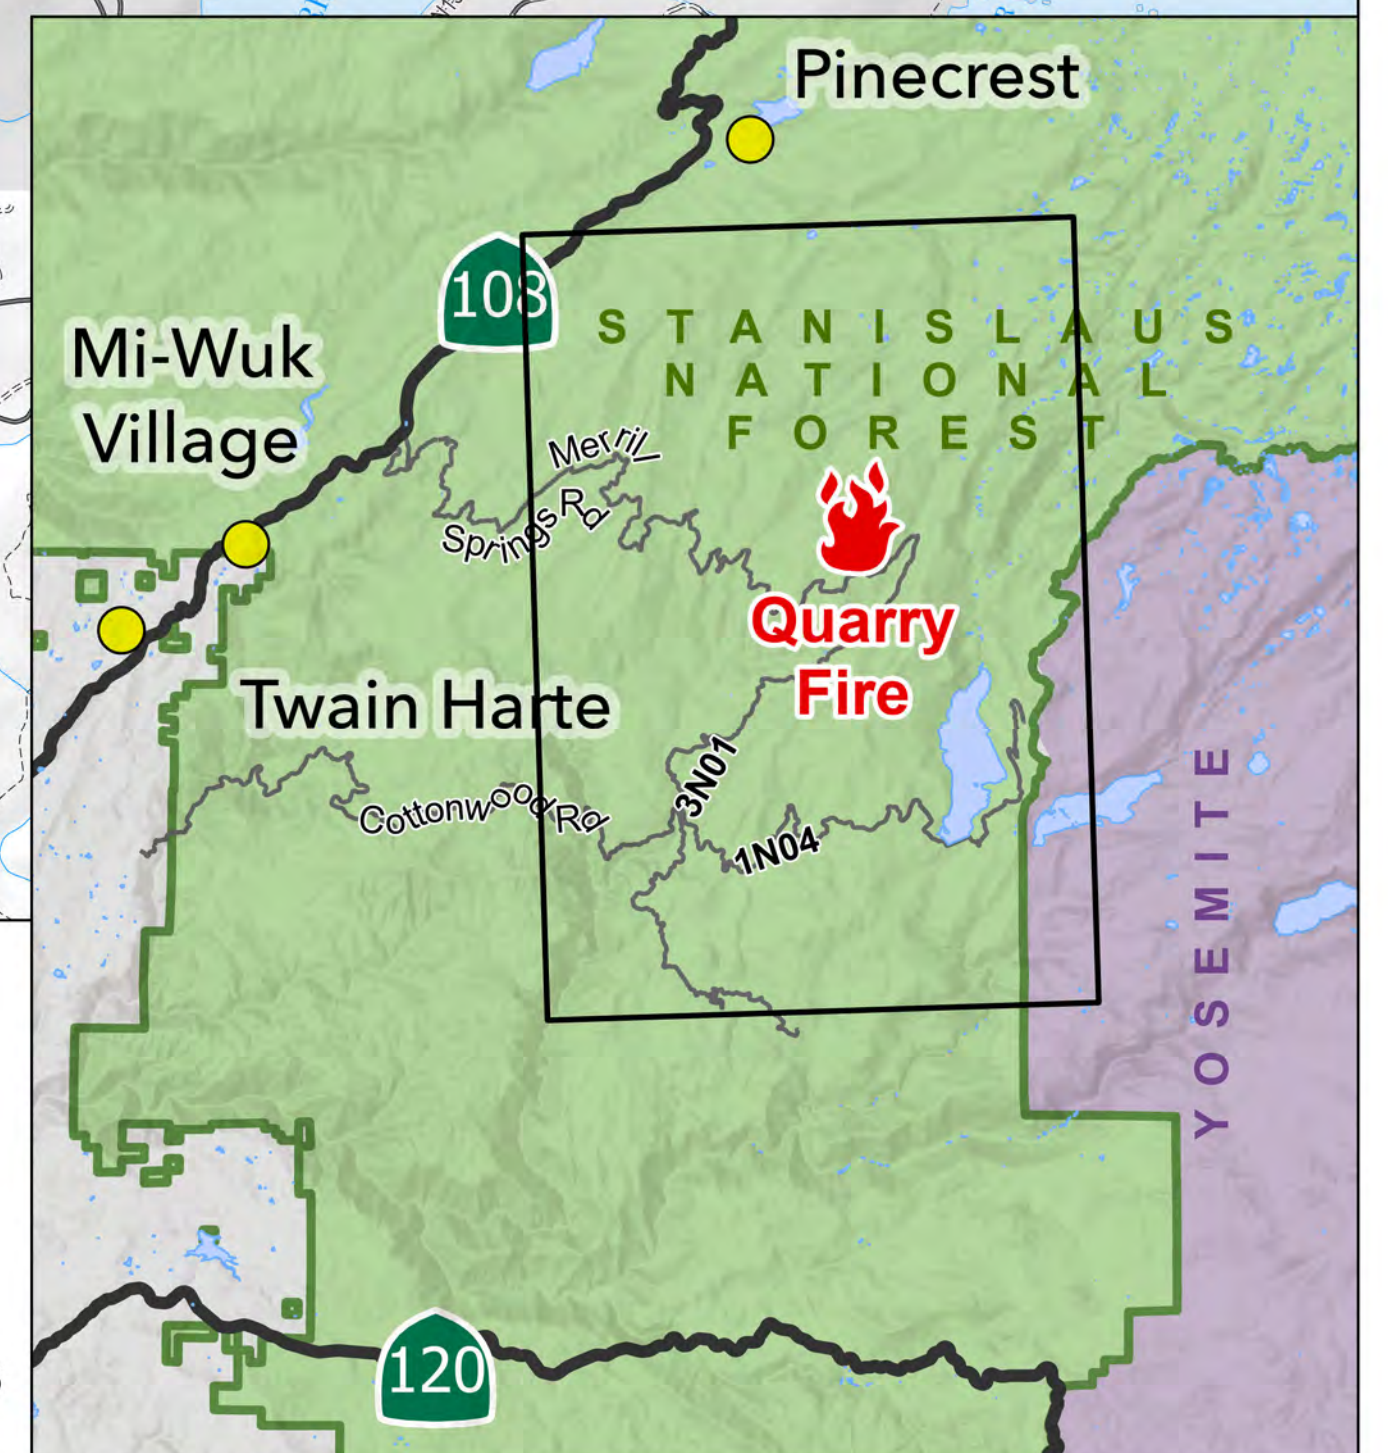

QUARRY FIRE 2023

STANISLAUS NATIONAL FOREST

- Soft Closure
- Road Soft Closure
- Trail Soft Closure
- Wildfire Daily Fire Perimeter

0 1 2 3 Miles

10/20/2023