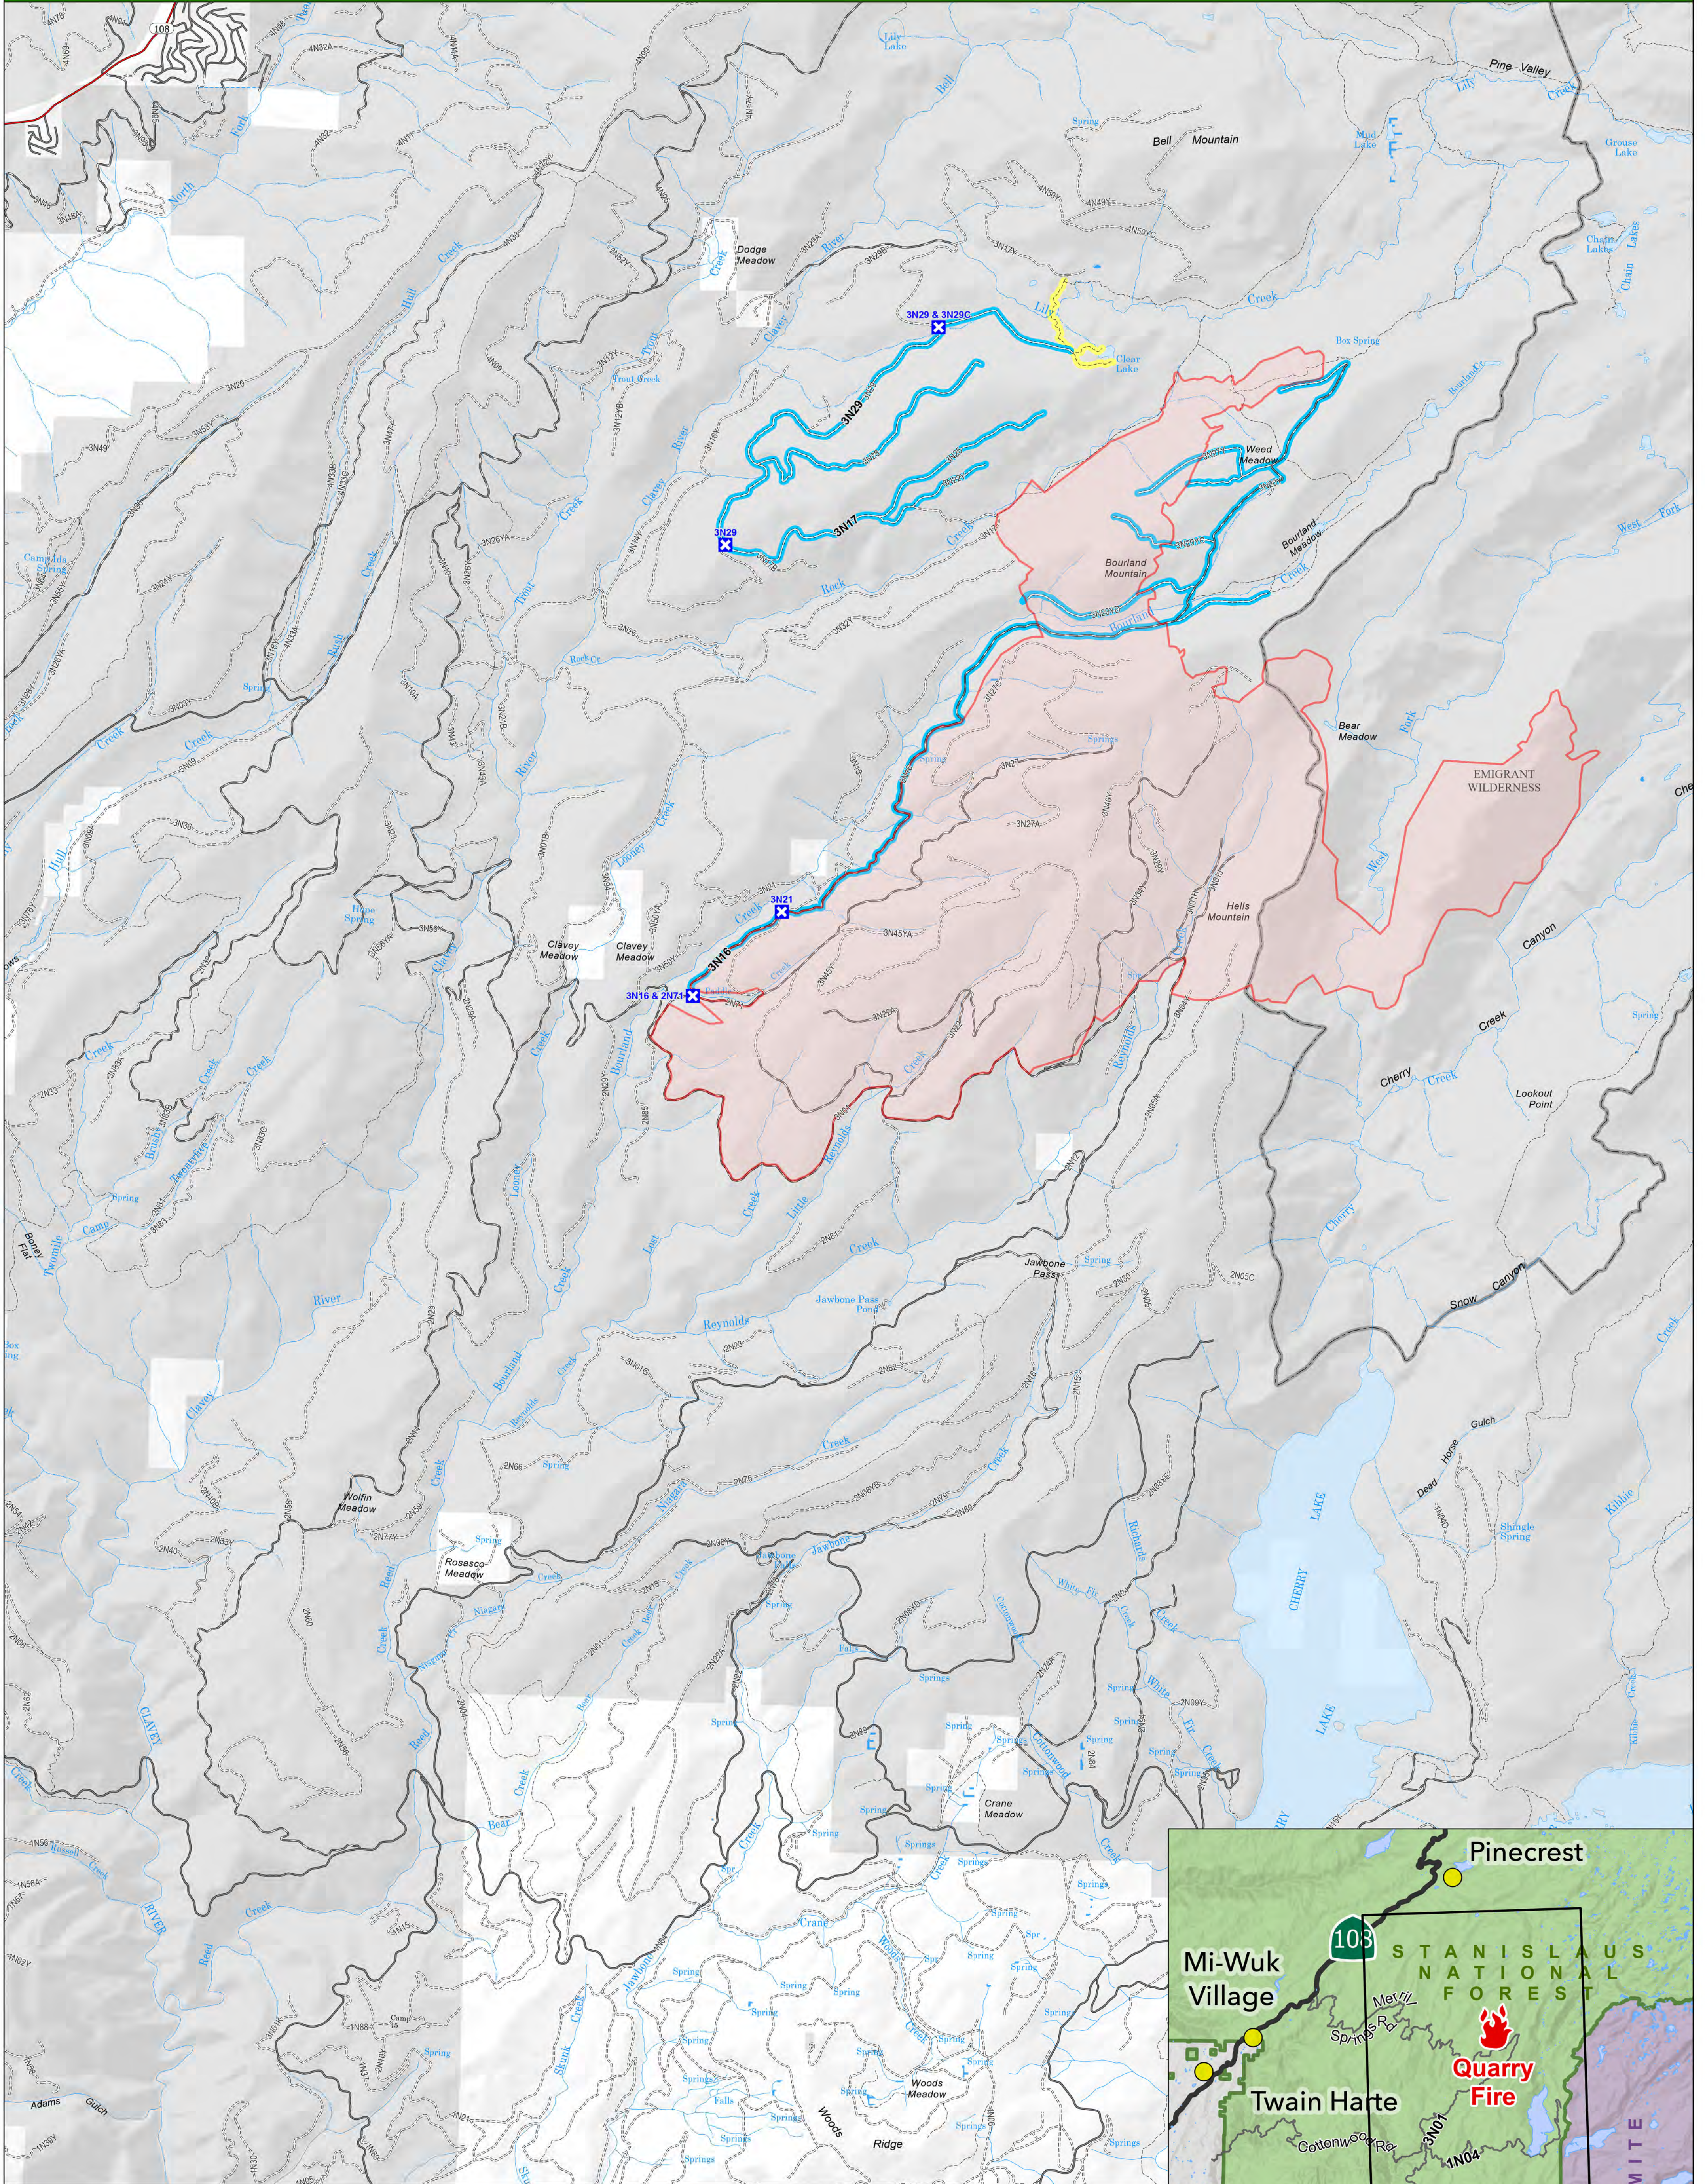

QUARRY FIRE 2023

STANISLAUS NATIONAL FOREST

- Soft Closure
- Road Soft Closure
- Trail Soft Closure
- Wildfire Daily Fire Perimeter

0 1 2 3 Miles

10/20/2023