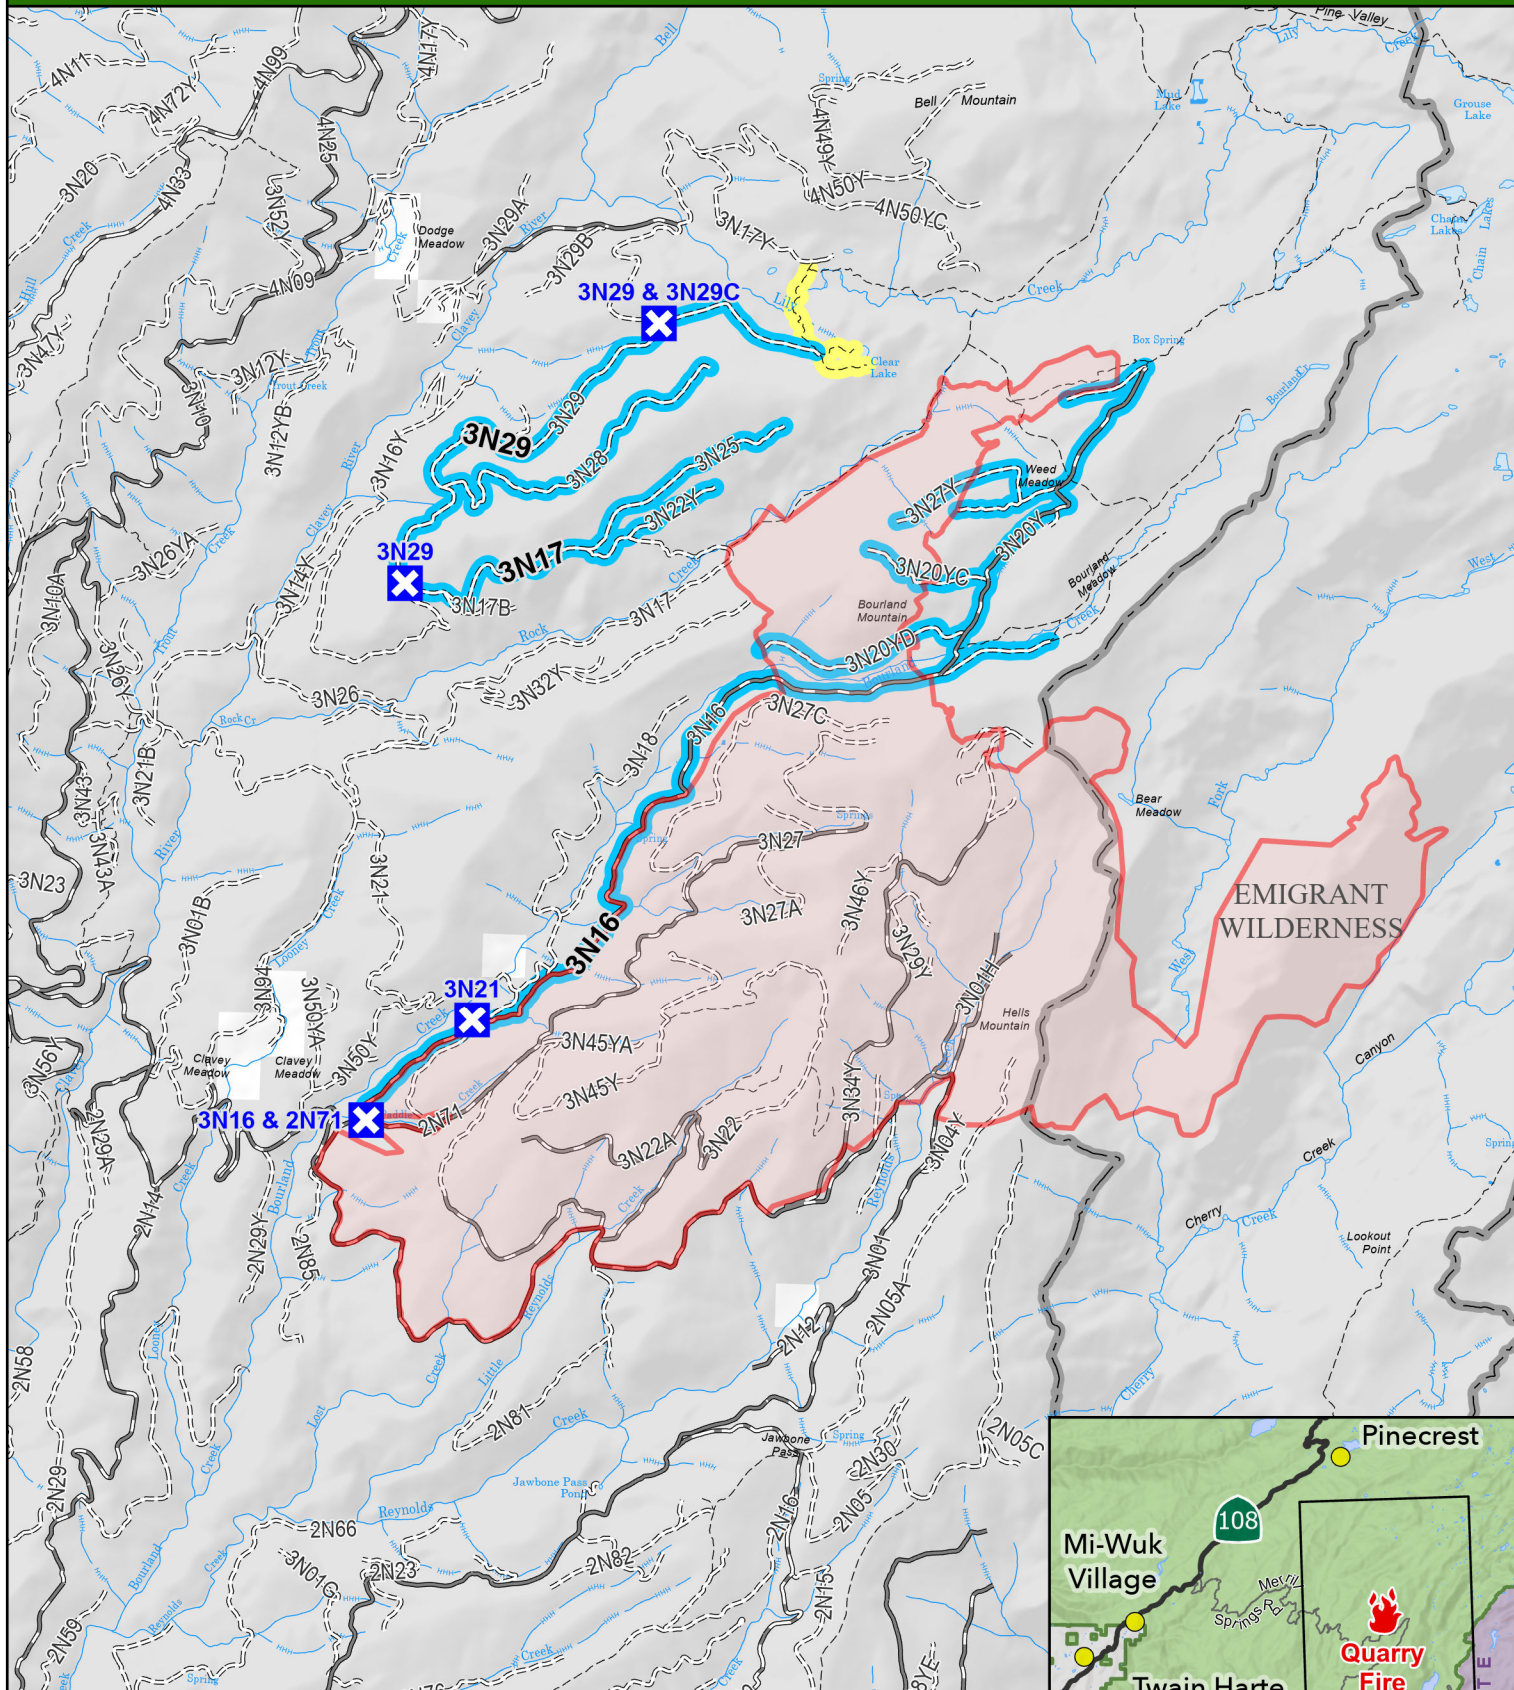

QUARRY FIRE 2023

STANISLAUS NATIONAL FOREST

- Soft Closure
- Wildfire Daily Fire Perimeter
- Road Soft Closure
- Trail Soft Closure

0 1 2 Miles