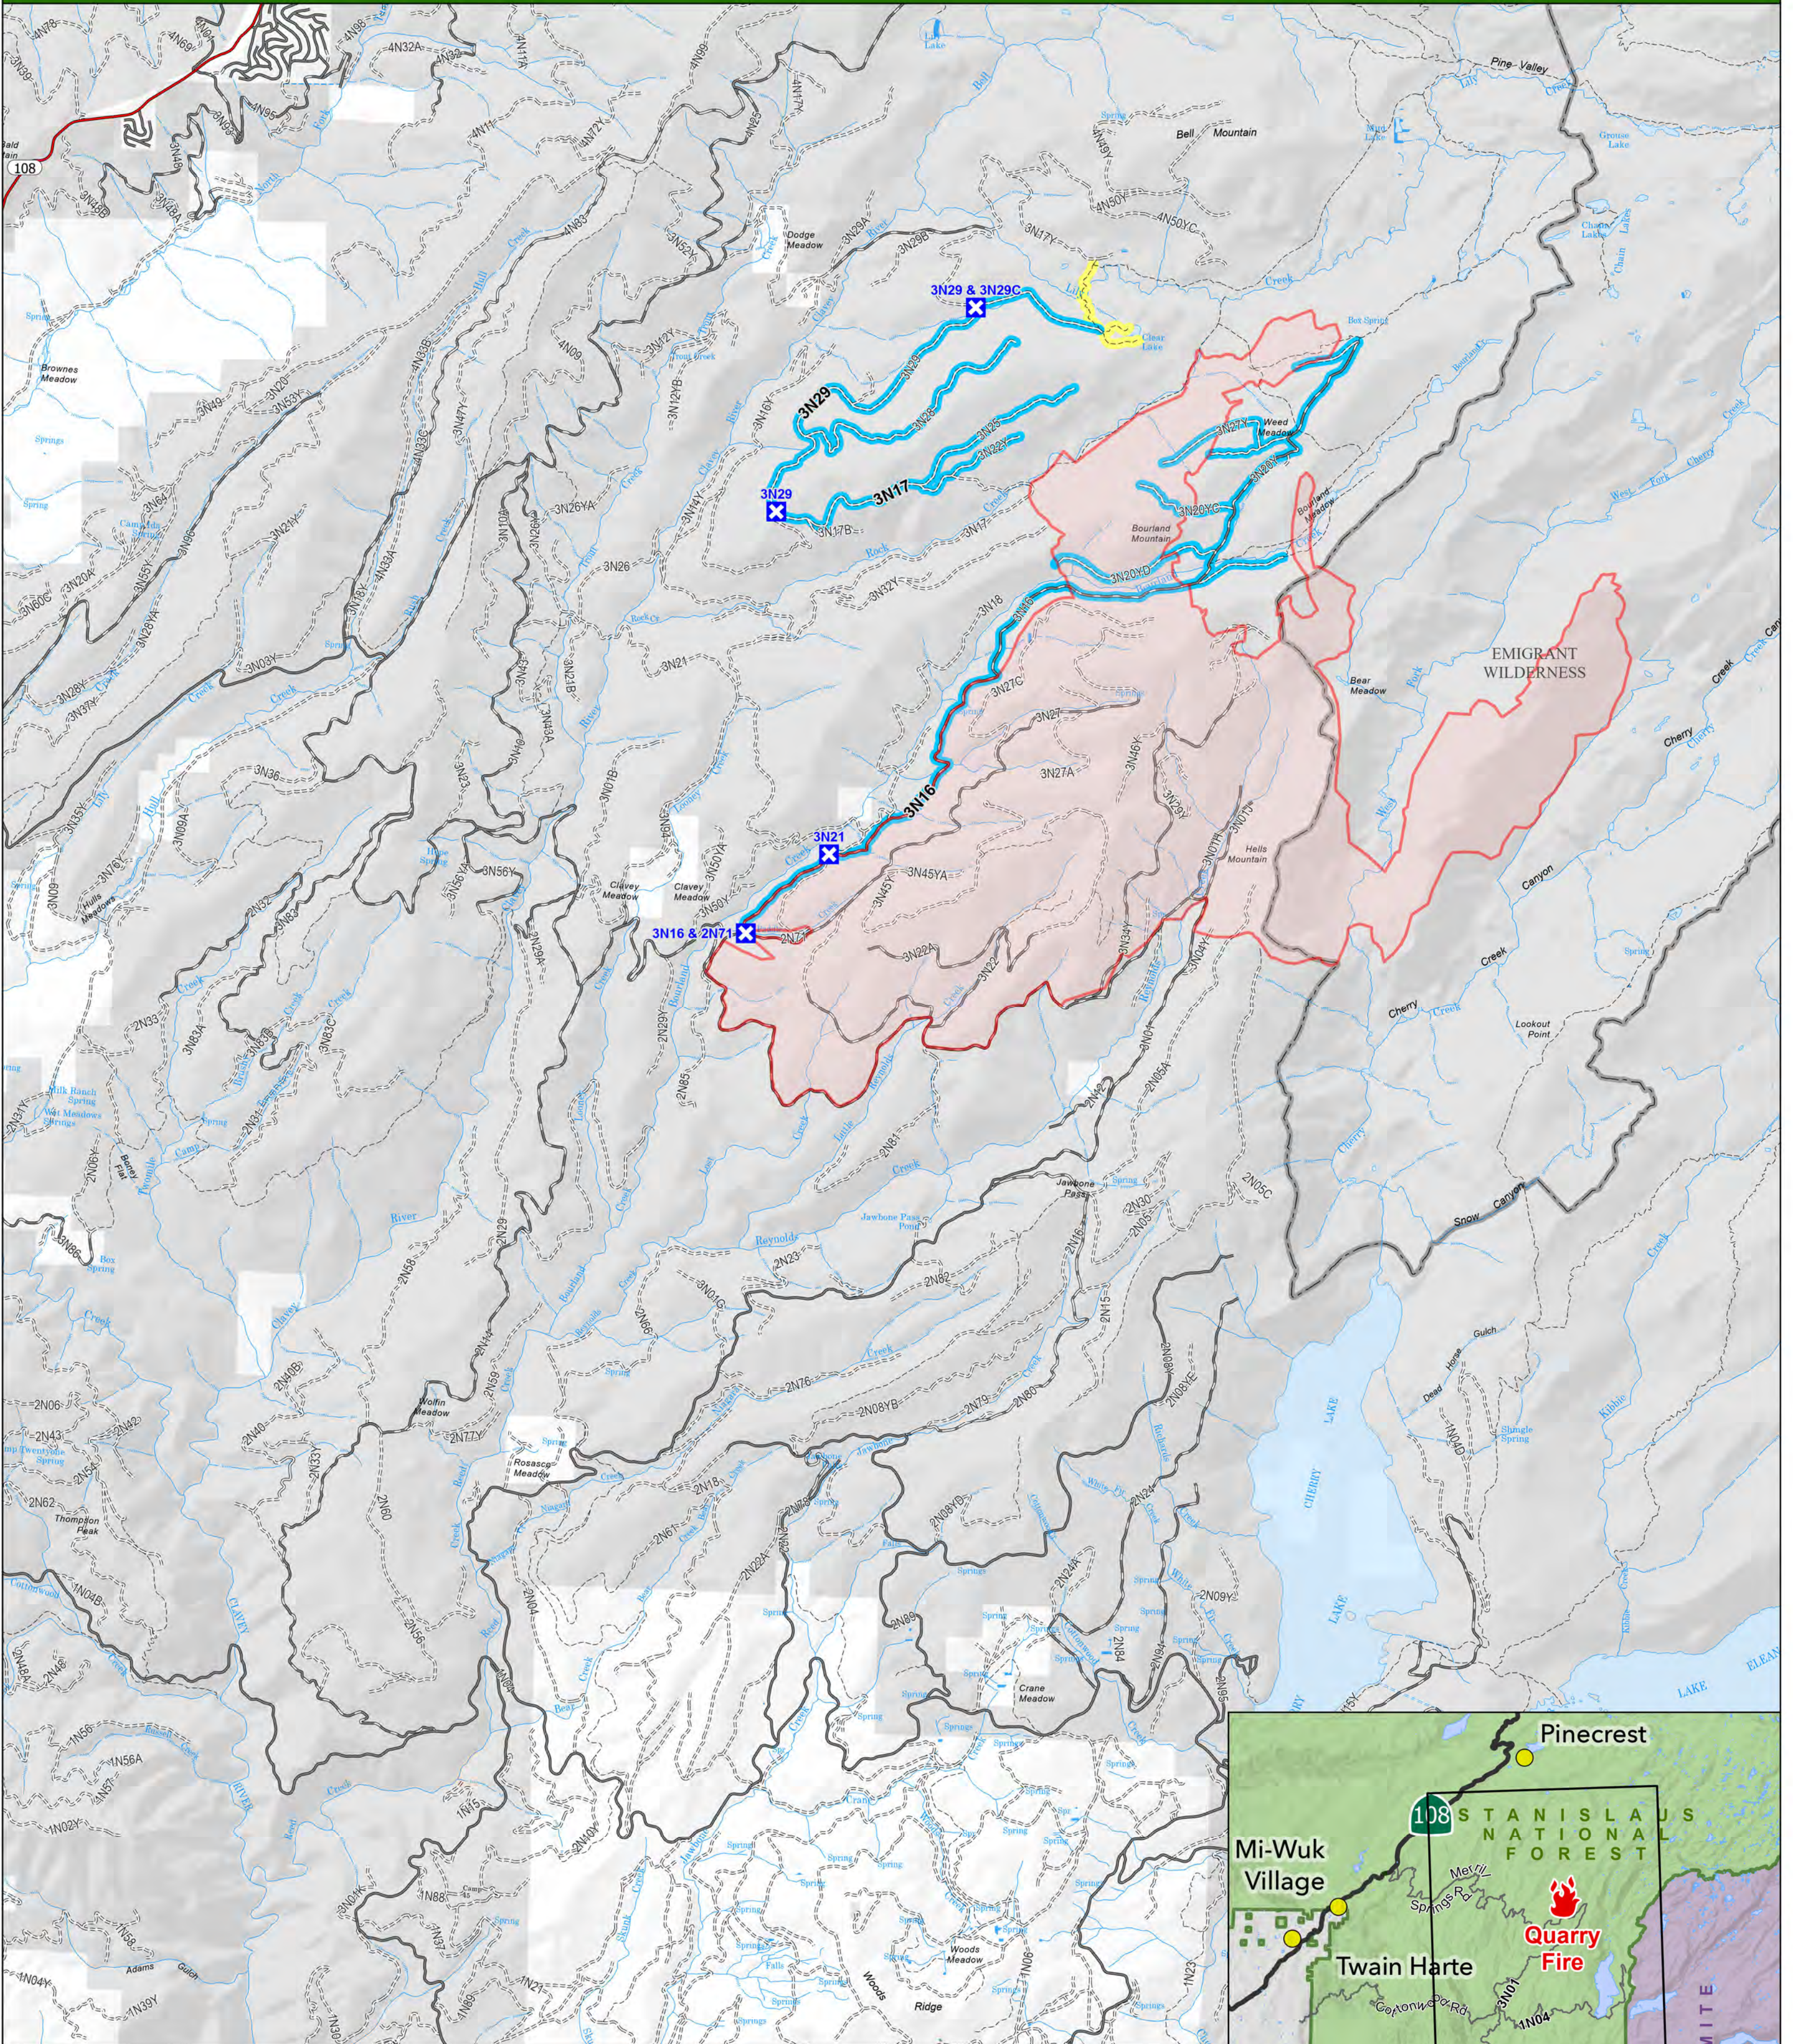

QUARRY FIRE 2023

STANISLAUS NATIONAL FOREST

- Soft Closure
- Road Soft Closure
- Trail Soft Closure
- Wildfire Daily Fire Perimeter

0 1 2 3 Miles