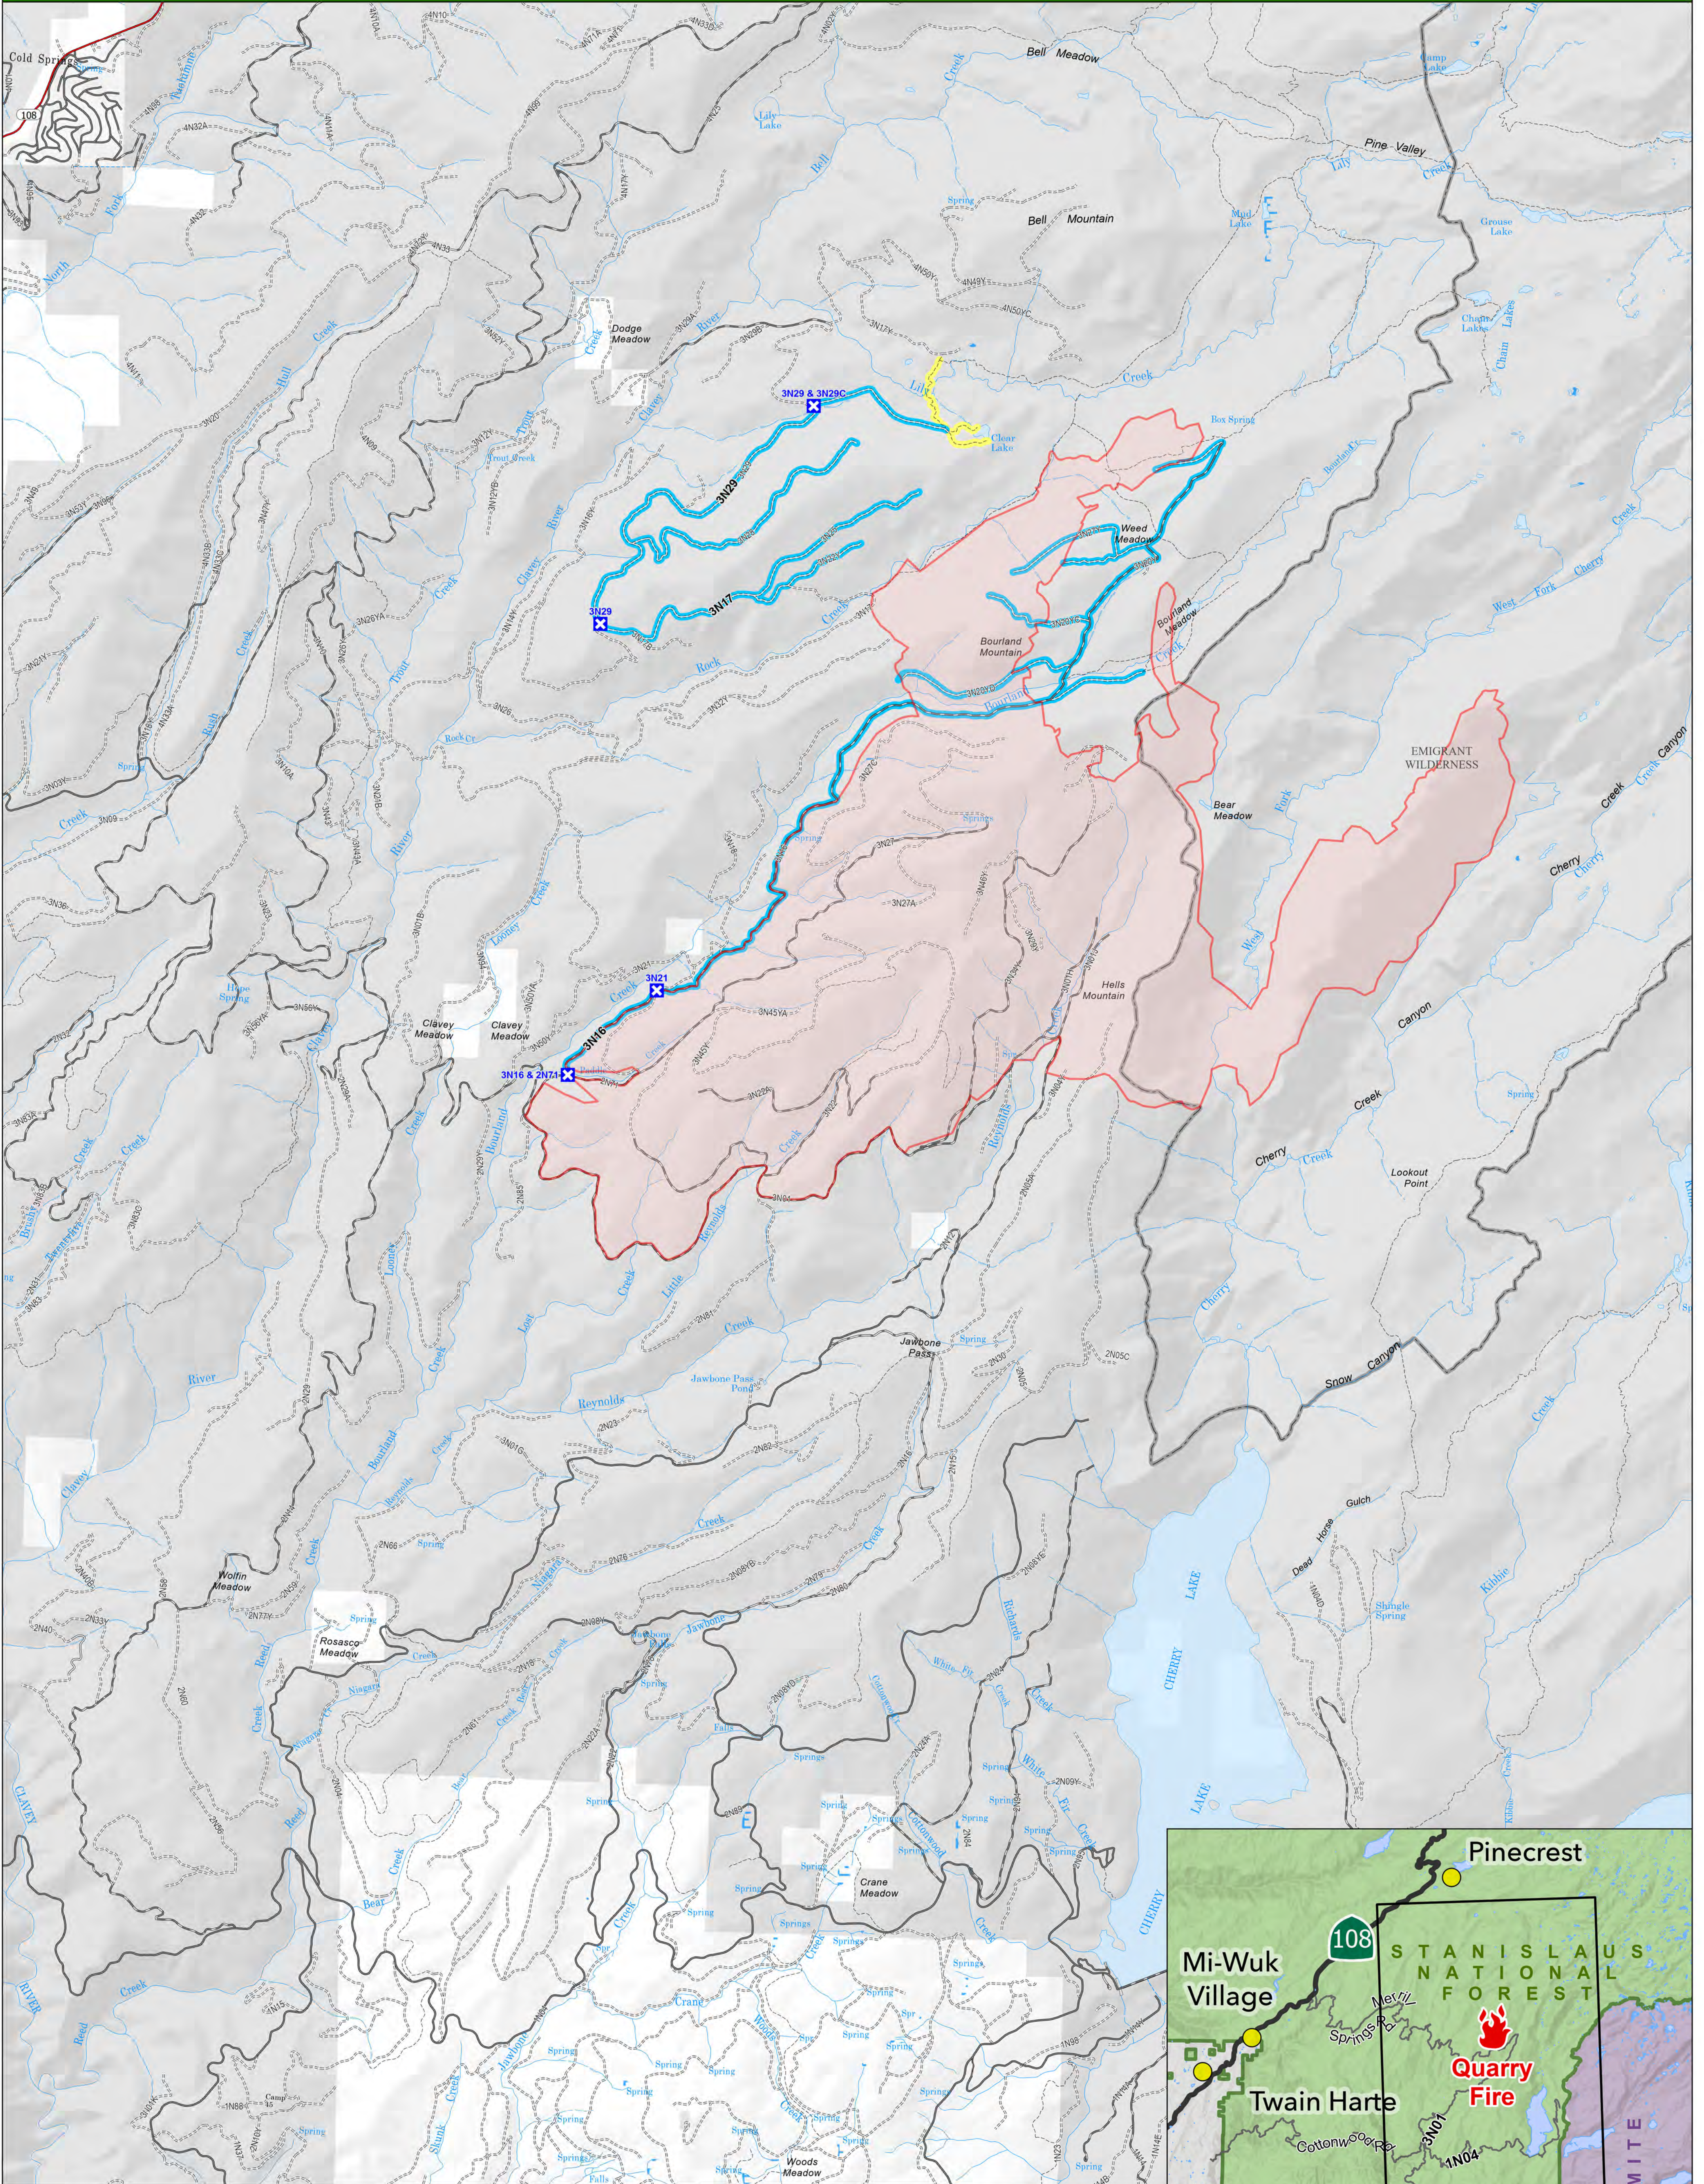

QUARRY FIRE 2023

STANISLAUS NATIONAL FOREST

- Soft Closure
- Road Soft Closure
- Trail Soft Closure
- Wildfire Daily Fire Perimeter

0 1 2 3 Miles