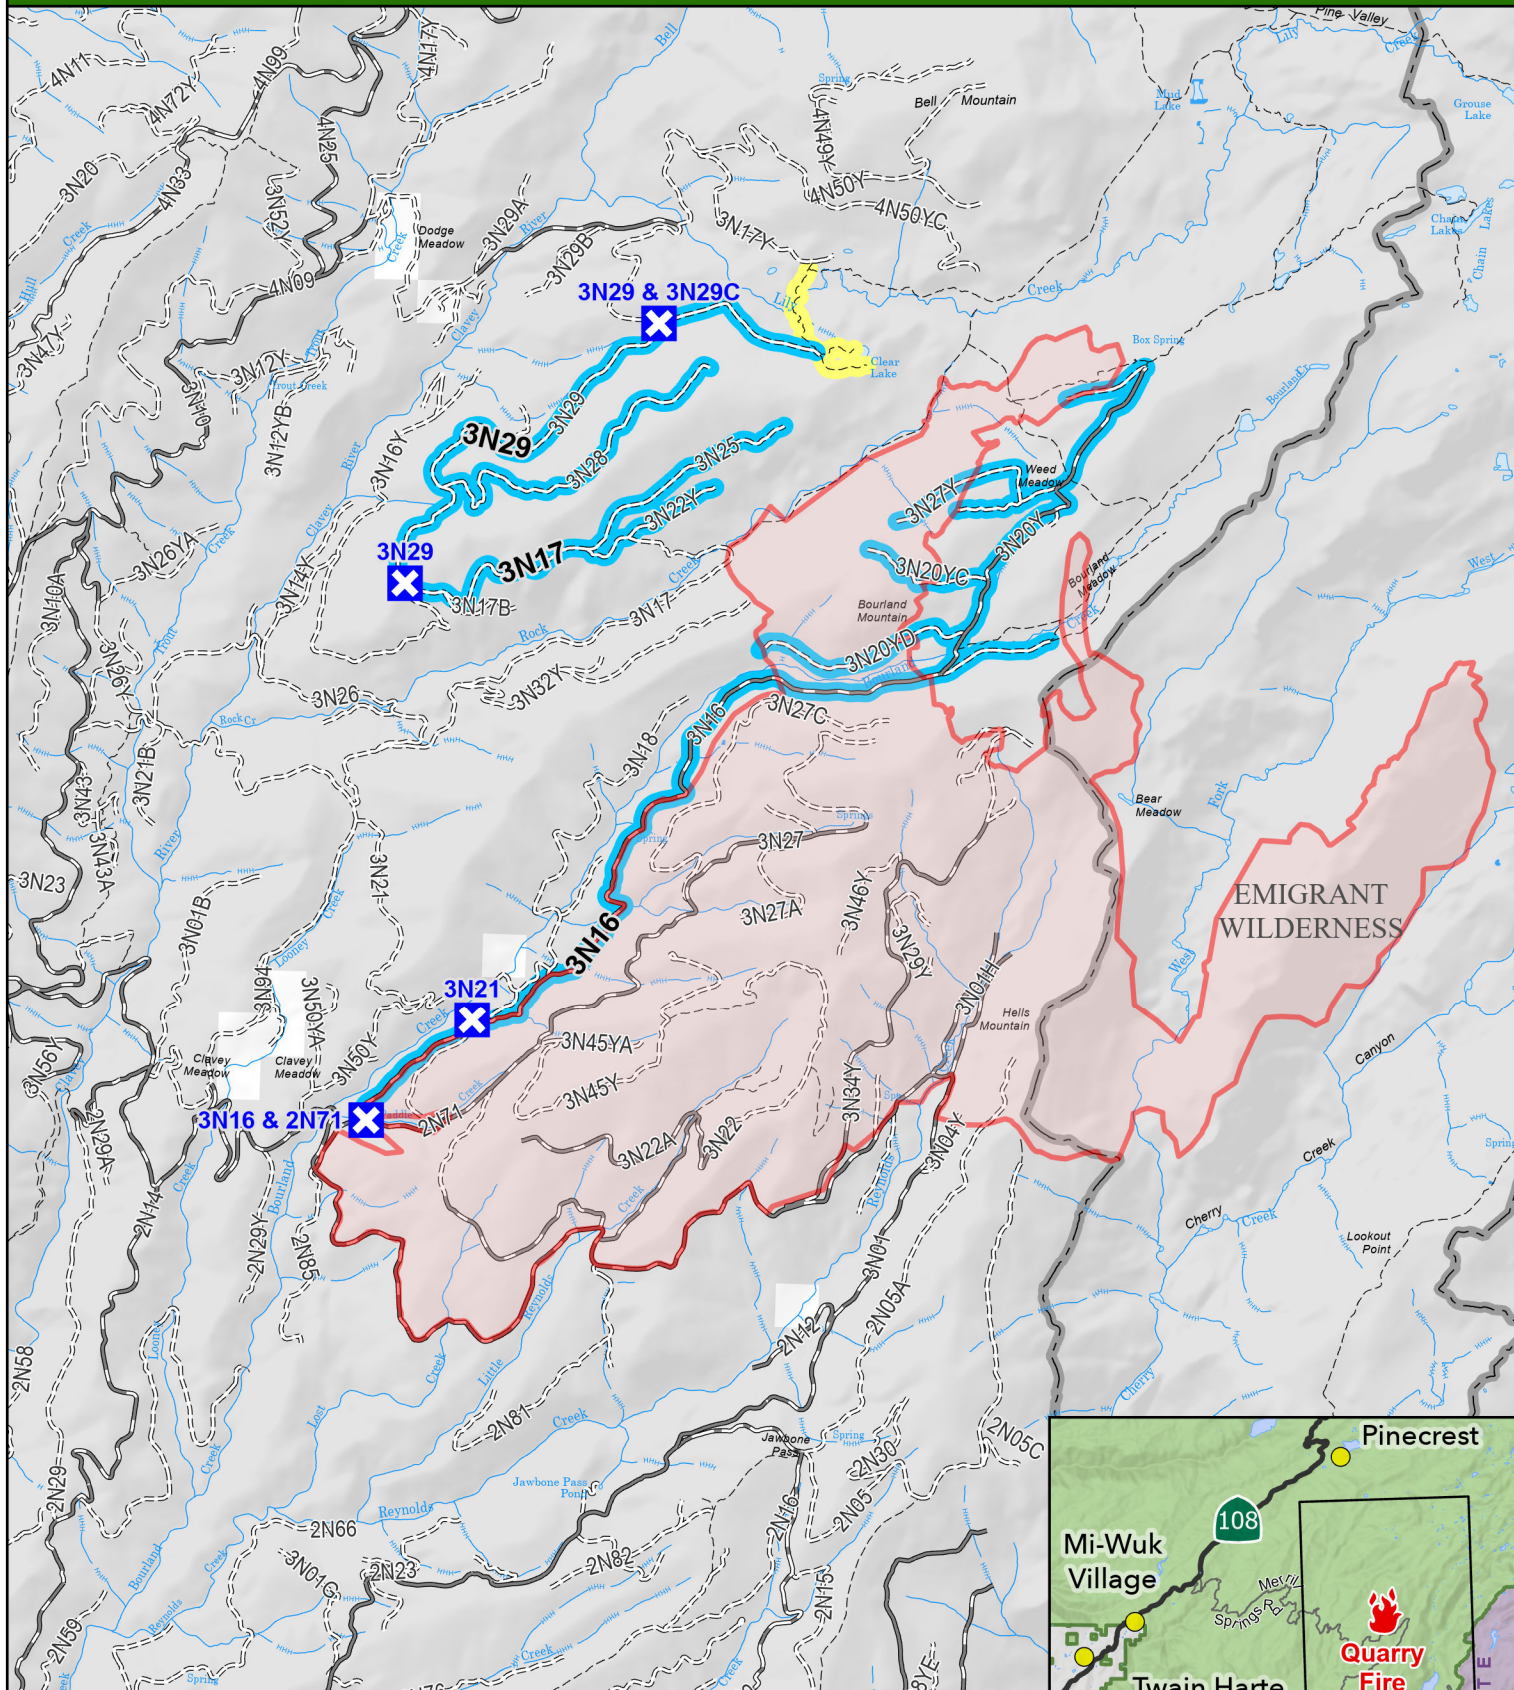

QUARRY FIRE 2023

STANISLAUS NATIONAL FOREST

Soft Closure Wildfire Daily Fire Perimeter

Road Soft Closure

Trail Soft Closure

0 1 2 Miles