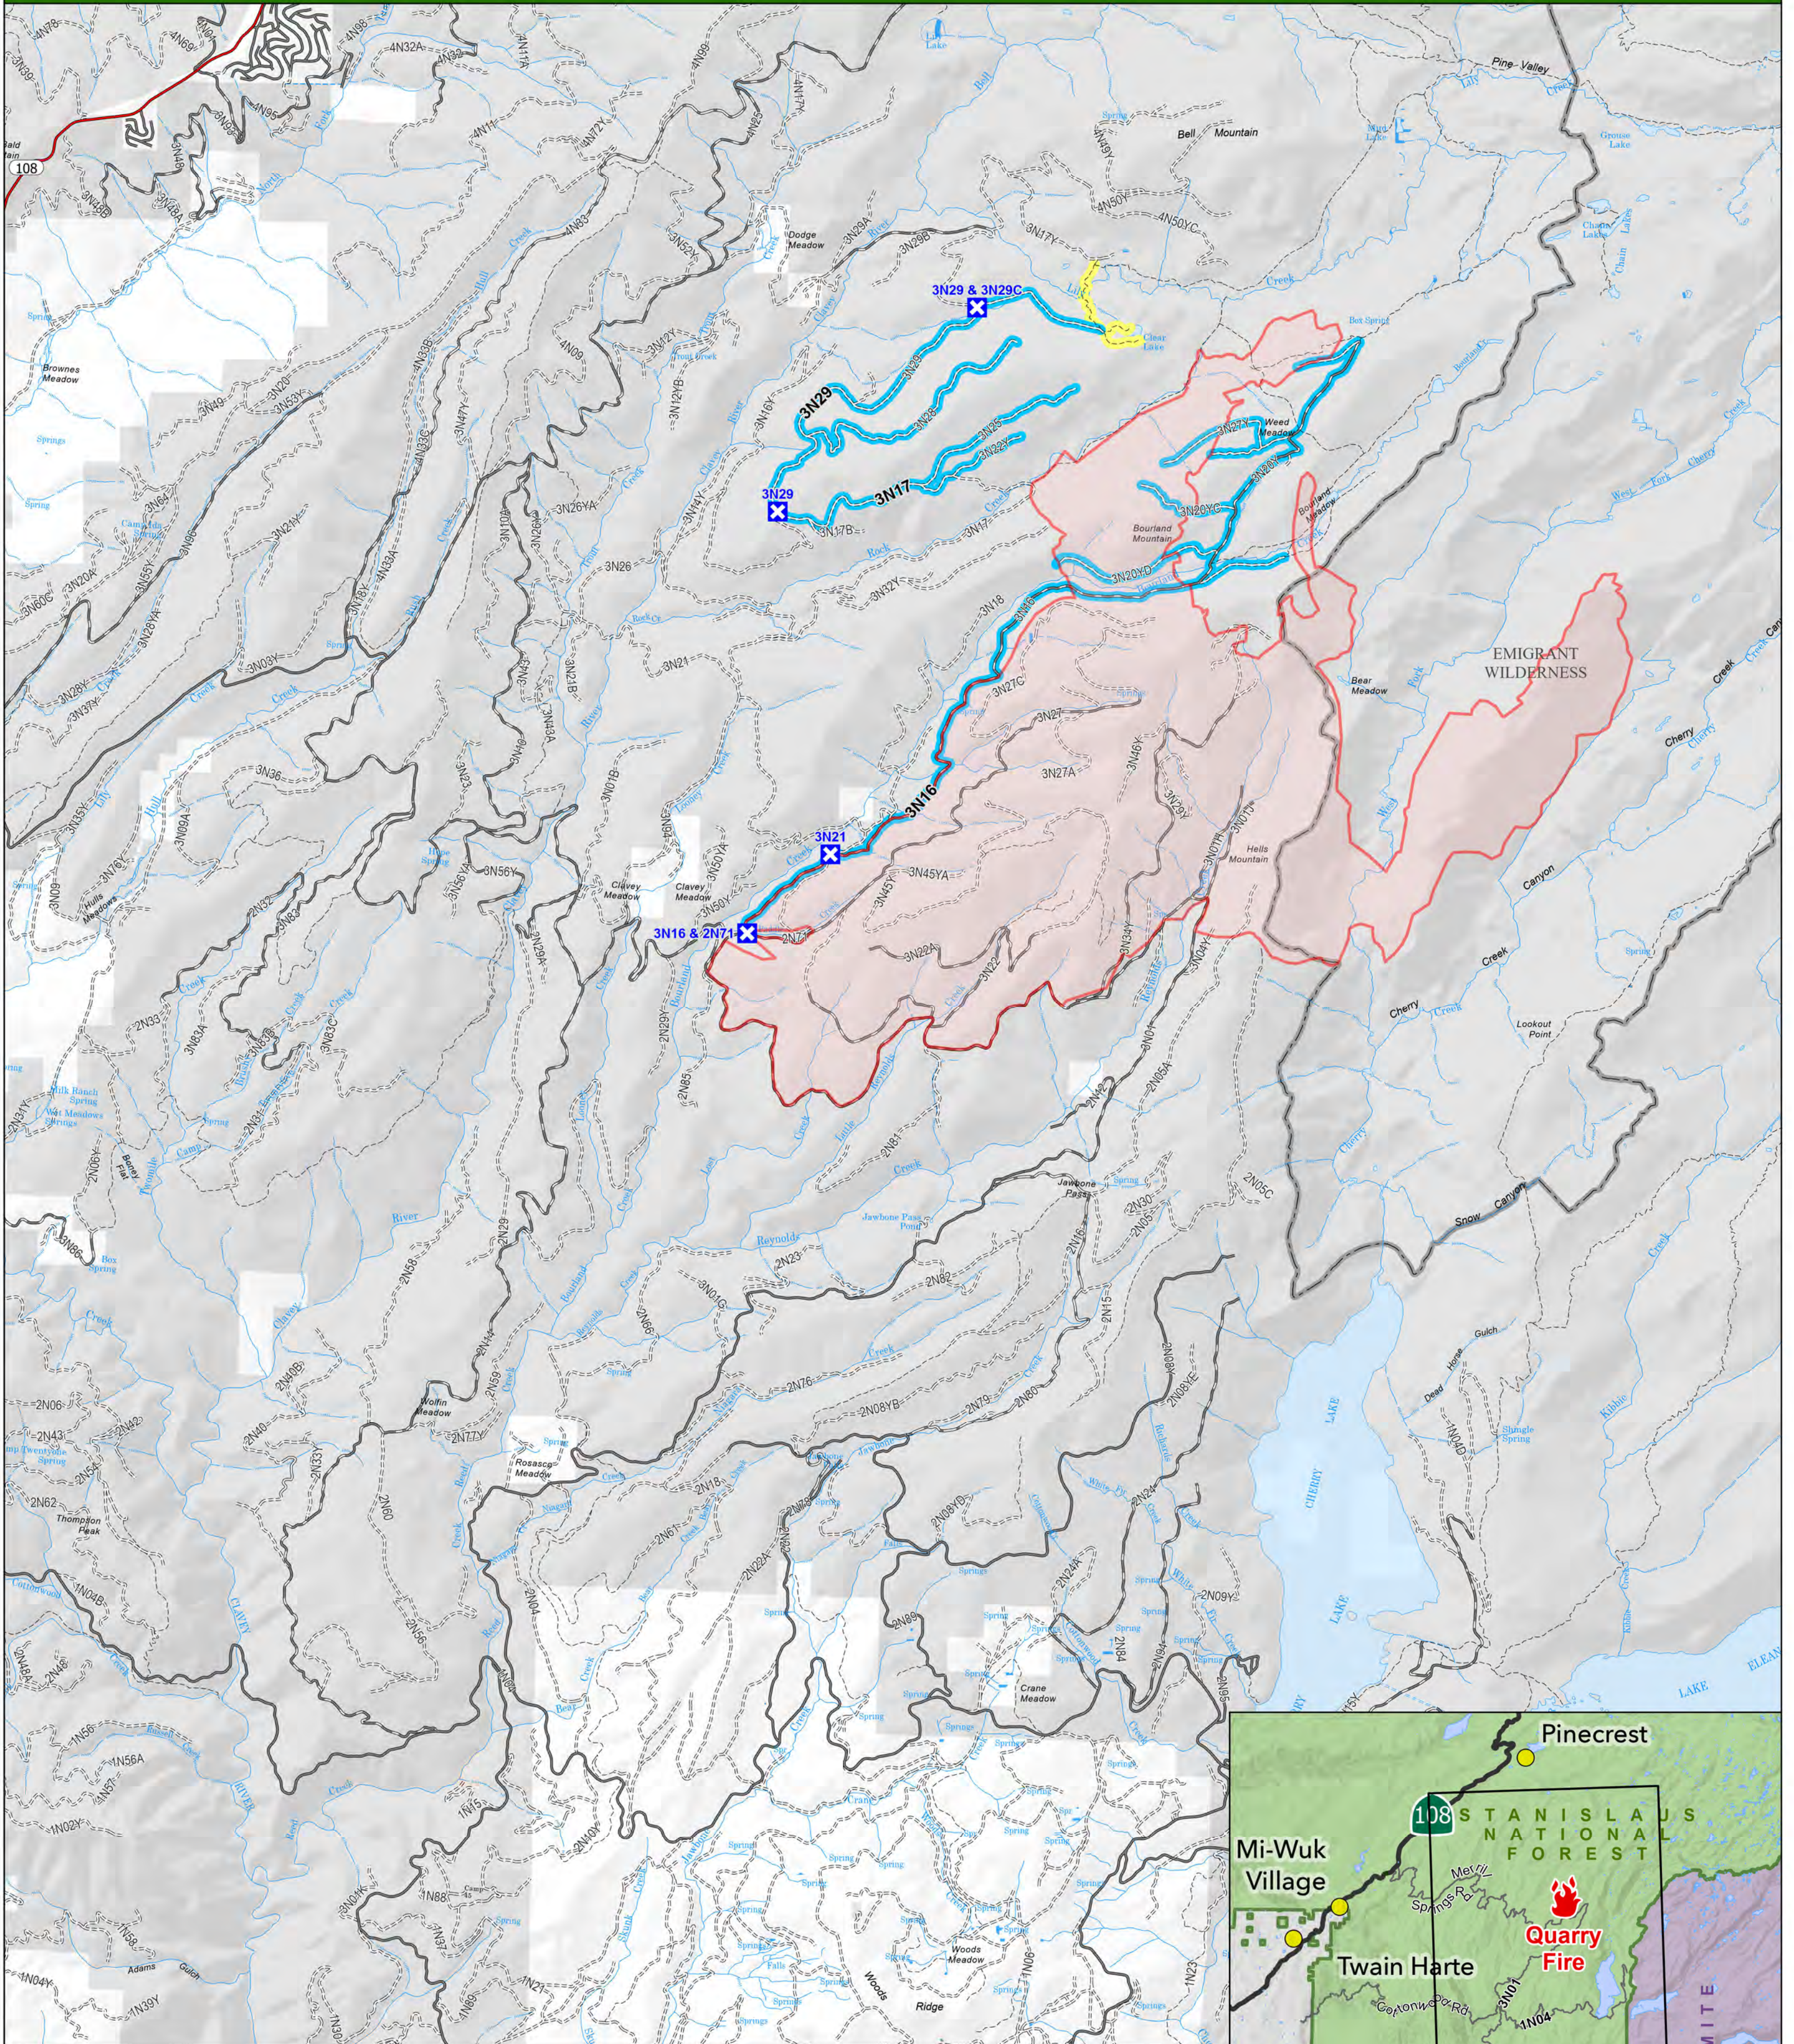

QUARRY FIRE 2023

STANISLAUS NATIONAL FOREST

- Soft Closure
- Road Soft Closure
- Trail Soft Closure
- Wildfire Daily Fire Perimeter

0 1 2 3 Miles